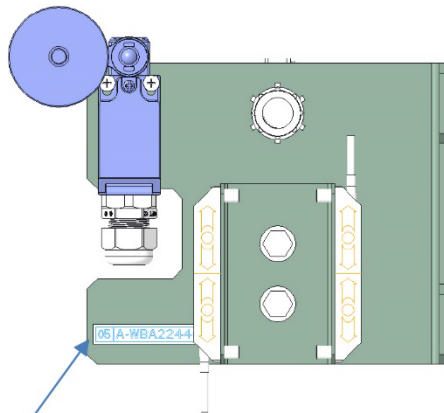

Limit Switch Assembly Gen3

Spare Parts Leaflet

05-WAA22440B

March 20, 2024 / Page 1 of 3

05	WAA22440B
05	WCA22440B

This document does not contain any technical data subject to EAR or ITAR

SERVICE ENGINEERING
Otis Elevator Company
Bloomfield, Connecticut USA

Unpublished Work—© Otis Elevator Co.; 2024

History

05-WAA22440B

Leaflet Description

This leaflet provides information for replacement components for the limit switch assemblies for the Gen3 product.

Leaflet Revisions