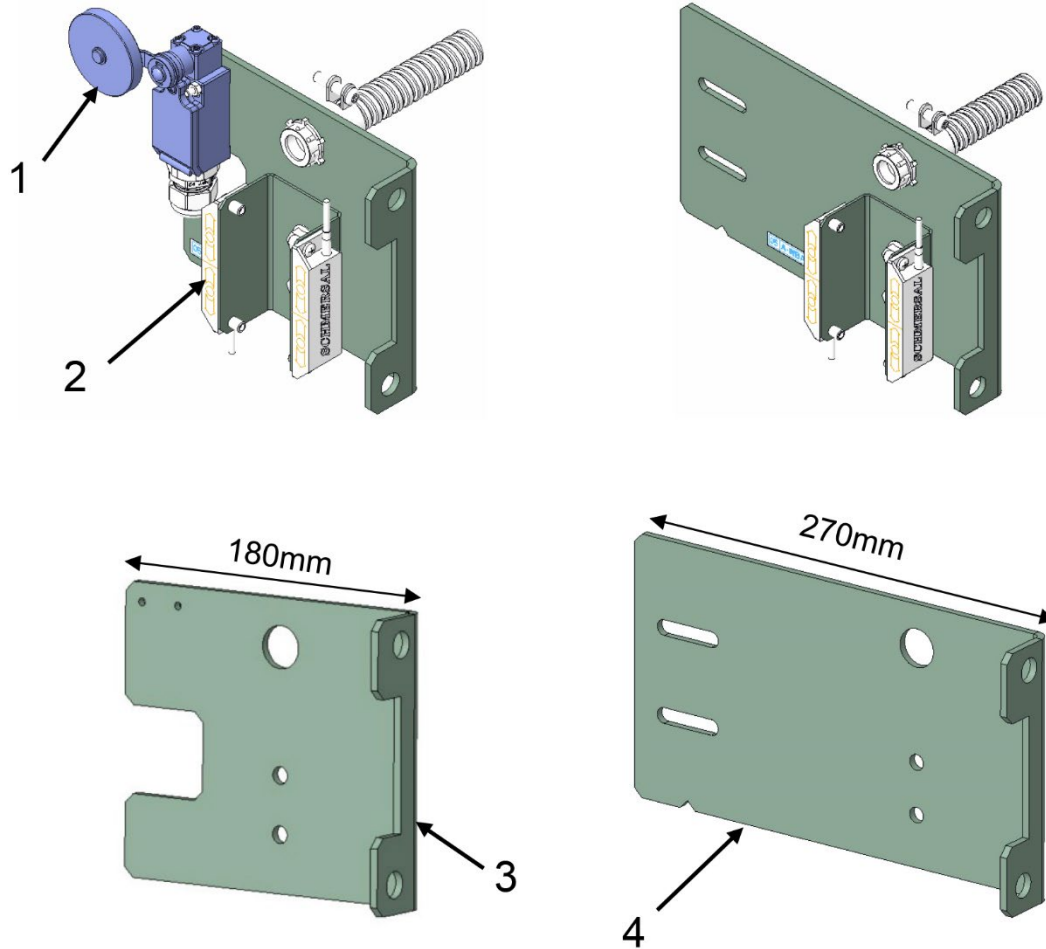

Related Drawings

Drawing No.	Title	Drawing No.	Title
AAA22800T	Limit Switches	KAA661AAG	BI-Stable Switch
WAA102AC	Vintage tag	WBA22440B	Mechanical Switch Bracket Assembly

Related Documents

Document ID	Title
SPL 05-WAA316JR	Rail Limit Switch Assembly Gen3

Subject Matter Expert

Name	Department
Sybil Wang	Shanghai LDC Mechanical Engineering
Emma Gu	Shanghai LDC Mechanical Engineering

About Spare Parts Leaflets...

This document lists the lowest replaceable units (LRUs) for the standard version of the product. The LRUs are chosen by a team of Otis associates representing engineering and manufacturing.

If you have any suggestions about this document, please contact the subject matter expert listed on this page.

Limit Switch Assembly Gen3

05-WAA22440B

	WAA22440B	WCA22440B	
REF. No.	PART No.	PART No.	DESCRIPTION
1	AAA22800T9		Switch, Limit
2	KAA661AAG1		Bi-Stable Switch
3	WAA316MY1	WAA316MY7	Bracket, 180 mm Long (As Shown)
	WAA316MY3	WAA316MY8	Bracket, 180 mm Long (Opposite)
4	WAA316MY5		Bracket, 270 mm Long (As Shown)
	WAA316MY6		Bracket, 270 mm Long (Opposite)