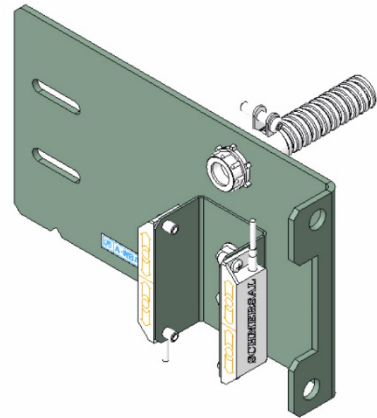

Limit Switch Assembly Gen3

Spare Parts Leaflet

05-WAA22440B

March 20, 2024 / Page 1 of 3

05	WAA22440B
05	WCA22440B

This document does not contain any technical data subject to EAR or ITAR

SERVICE ENGINEERING
Otis Elevator Company
Bloomfield, Connecticut USA

Unpublished Work—© Otis Elevator Co.; 2024

History

05-WAA22440B

Leaflet Description

This leaflet provides information for replacement components for the limit switch assemblies for the Gen3 product.

Leaflet Revisions