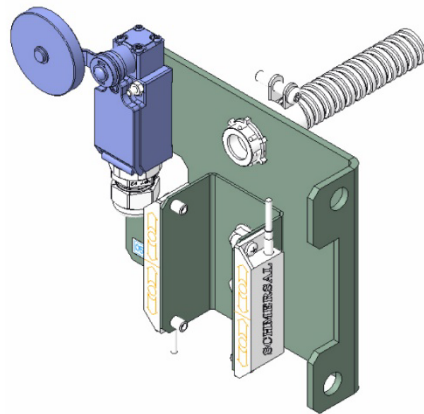

Limit Switch Assembly Gen3

Spare Parts Leaflet

05-WAA22440B

March 20, 2024 / Page 1 of 3

05	WAA22440B
05	WCA22440B

This document does not contain any technical data subject to EAR or ITAR

SERVICE ENGINEERING
Otis Elevator Company
Bloomfield, Connecticut USA

Unpublished Work—© Otis Elevator Co.; 2024

History

05-WAA22440B

Leaflet Description

This leaflet provides information for replacement components for the limit switch assemblies for the Gen3 product.

Leaflet Revisions