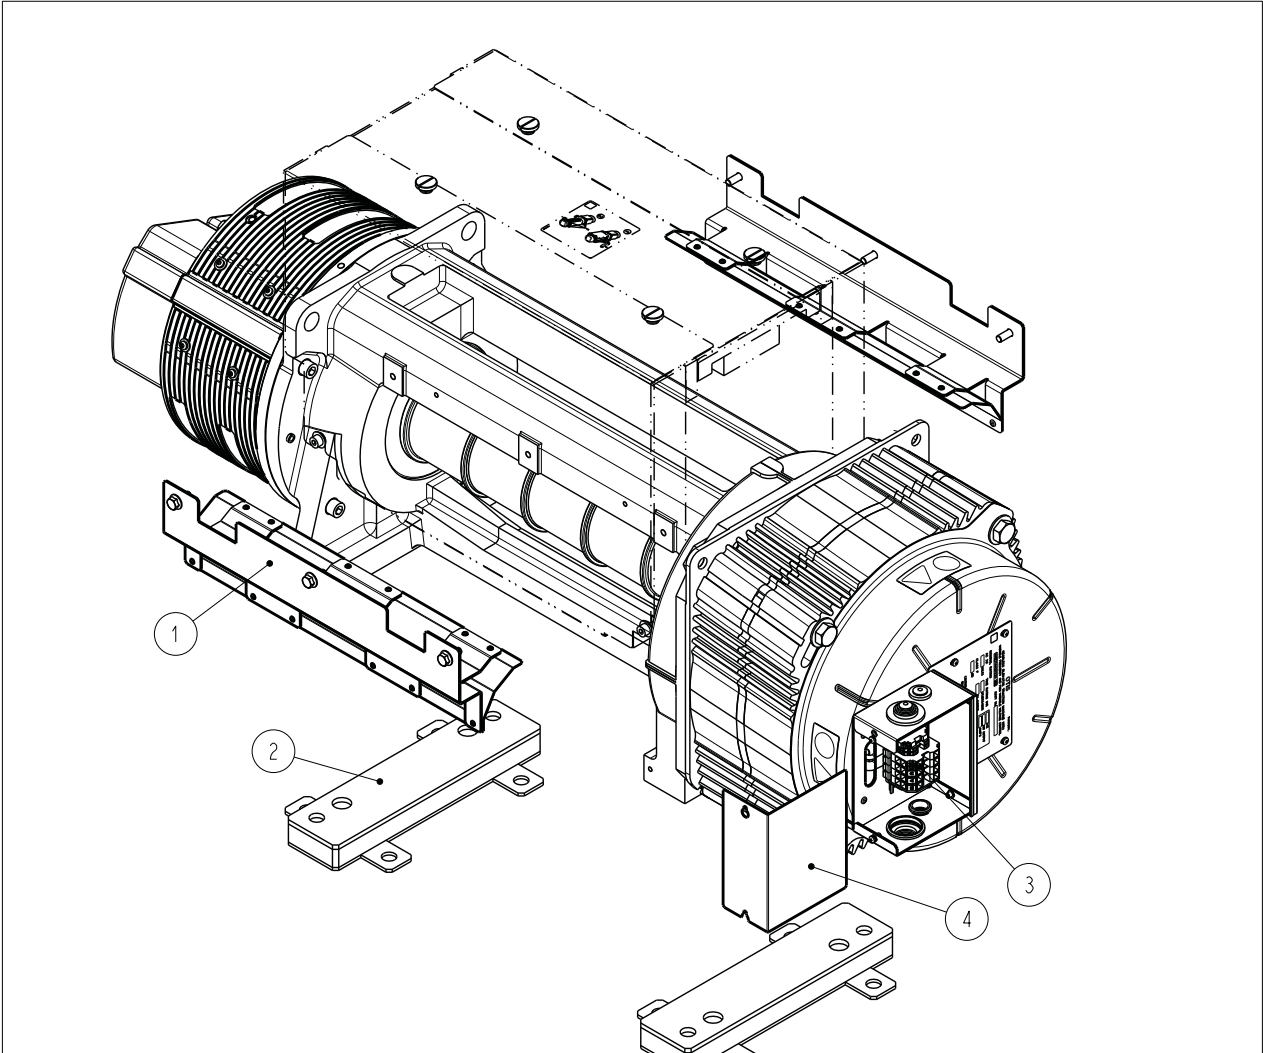

TAA20220AV
TAB20220AV

REF N°	PART No	+ HARDWARE	DESCRIPTION	APPLICATION
1	TAA384RA1	---	Belt Retainer	TAA/TAB20220AV... all
2	TAA310DB1	(4) DIN127B-M12 + (4) ISO4762M12x30	Isopads	TAA20220AV... all
	TAA310DM1			TAB20220AV... all
3	TAA303ABA2	(2) ISO7045M4x10-Z3	Motor Terminal Block	TAA/TAB20220AV... all except AV12 & AV703
	TAA303ABA3			TAA/TAB20220AV12-AV703
4	TAA346AAS2	(4) ISO7045M4x10-Z3	Motor box cover	TAA/TAB20220AV... all except AV12 & AV703
	TAA346AAS3			TAA/TAB20220AV12-AV703