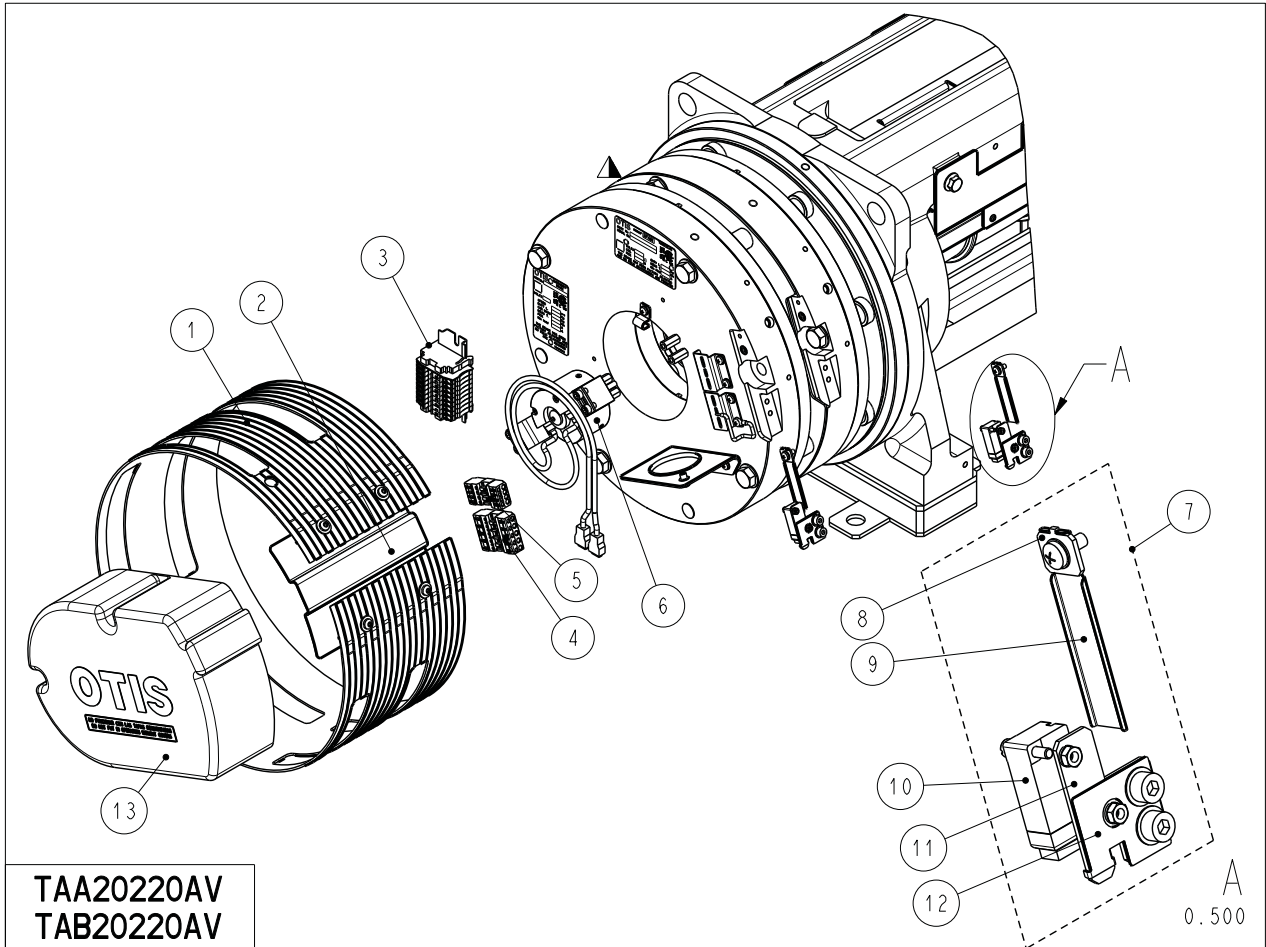

TAA20220AV
TAB20220AV

REF N°	PART No	+ HARDWARE	DESCRIPTION	APPLICATION
1	TAA384RG1	(4) ISO14583M5x16 + (4) ISO7093M5	Brake Cover	TAA/TAB20220AV... all
2	TAA347BEV1			
3	TAA303AAP1	(2) ISO7045M4x10-Z3	Brake connector and Switch connector	TAA20220AV... with Brake TAA20236T1-T4 (see ▲)
4	TAA176AFP1 TAA176AFP2	---	Brake connector	TAA/TAB20220AV... with Brake TAA20236T31-T34
5	TAA176AFP3 TAA176AFP4	---	Switch connector	TAA20236T701-T702 (see ▲)
6	AAA633AJ402	Included	Encoder	TAA/TAB20220AV... all
7	TAA27076AQL1	Included	Switches Setup	
8	TAA339DE1	(1) ISO7045M4x10-Z3	Clip	
9	TAA288ND1		Lever	
10	TAA177DT1	(2) ISO1207M3x16 + (2) DIN127B-M3 + (2) ISO4032M3	Switch	
11	TAA316CCY1	(2) ISO4762M5x10 + (2) DIN137B	Bracket	
12	TAA130BA1		Washer Lock	
13	TAA346ZW1	(3) ISO7045M4x10-Z3	Brake box cover	TAA/TAB20220AV... all