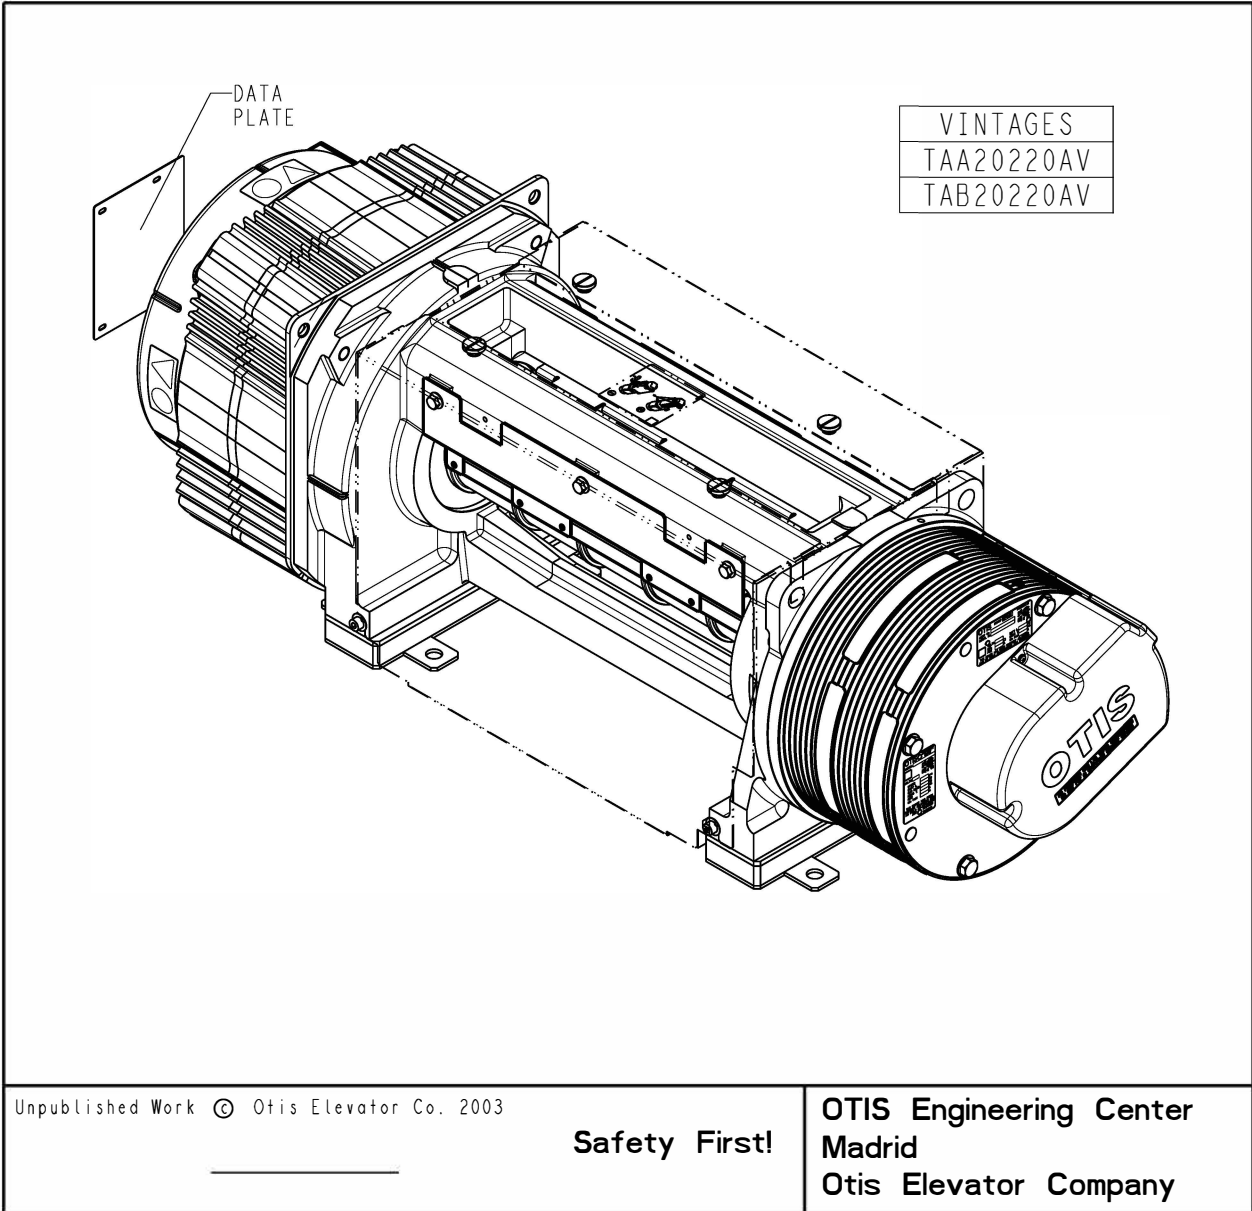

**Gearless Gen2 Machine  
4.1-5.2T ANSI Series**

Spare Parts Leaflet

06-TAA20220AV

JULY 2019 / Page 1 of 6

Unpublished Work © Otis Elevator Co. 2003

**Safety First!**

**OTIS Engineering Center  
Madrid  
Otis Elevator Company**