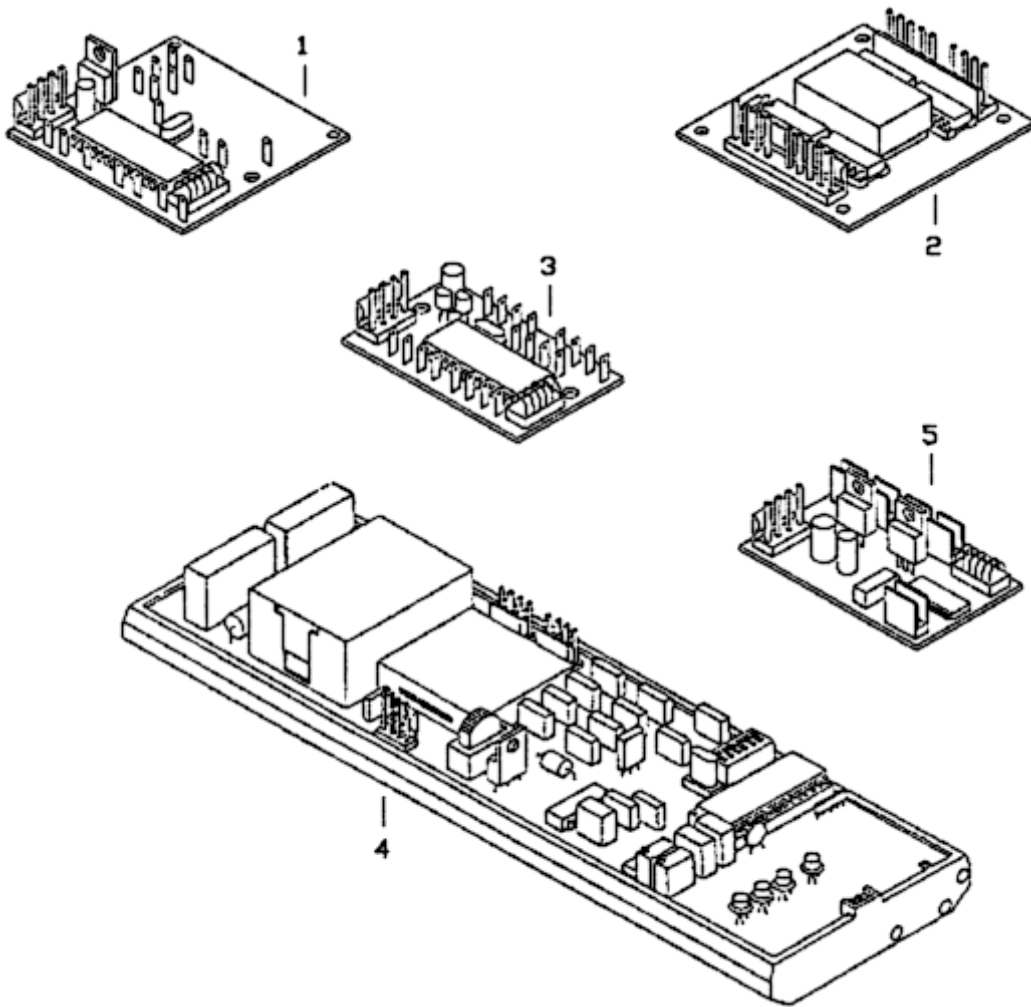

SPL 10-9693C - Remote Station & Interface For MCS Controller

Unpublished Work - © Otis Elevator Company. Any unauthorized reproduction, disclosure, or distribution of copies or content by any person of any portion of this work may be a violation of Copyright Law of the United States of America. All rights reserved.

April 1994

Page 1

SPL 10-9693C - Remote Station & Interface For MCS Controller

Page 2

REF.	PART NO.	DESCRIPTION
1	9693C4	REMOTE STATION 4
	A9693C4	
2	9693CC1	REMOTE STATION CONVERTER
3	GAA23550D4	REMOTE STATION 5
	GBA23550D1	
4	9693F1	SWITCH OVER MODULE
	9693F2	
	A9693F1	
5	GAA25005B1	REMOTE STATION 14

SPL 10-9693C - Remote Station & Interface For MCS Controller

Page 3

REF.	PART NO.	DESCRIPTION
1	9693AE1	REMOTE STATION EXTENDER BOARD
	9693AE2	
	A9693AE1	
2	9693AF1	RELAY INTERFACE BOARD
	A9693AF1	