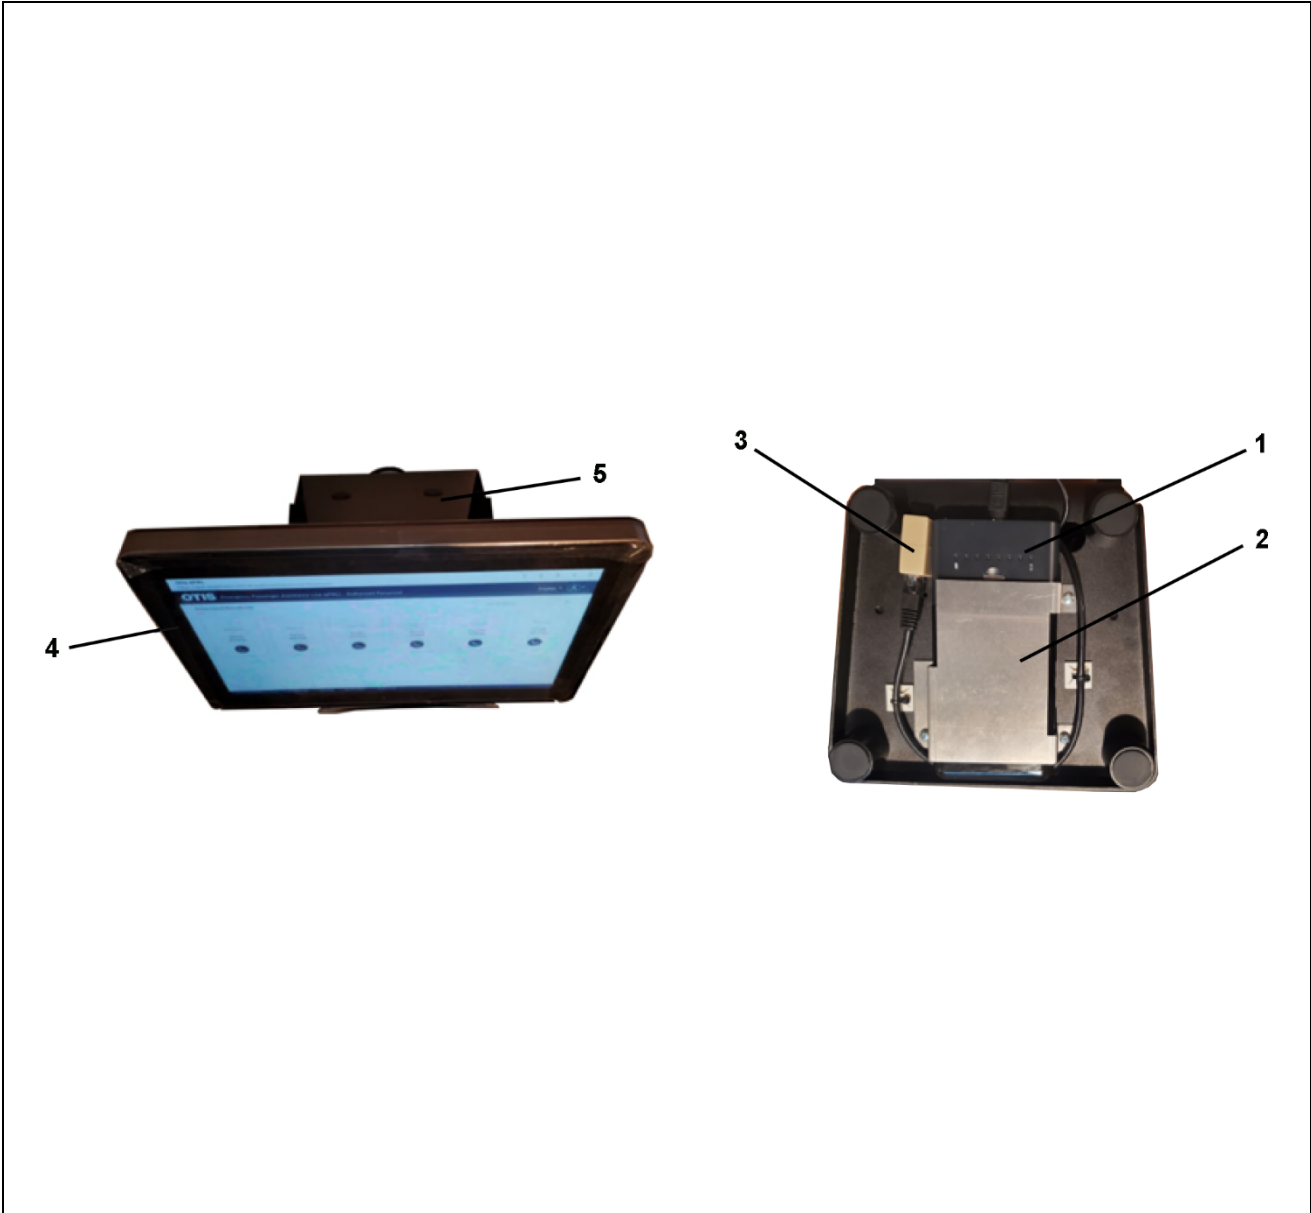

AAA23800T		
REF. No.	PART No.	DESCRIPTION
1	AAA718N1	Assembly, Battery Pack
*	AAA316LBL1	Bracket, UPS Battery Pack Power Supply
2	AAA316LBN1	Bracket, UPS Battery Pack
*	AAA174CEA1	Cable, DC Extension, M/F 5.5 x 2.5 mm, 3 ft.
3	AAA639FQ1	Coupler, Female, RJ45 Female to RJ45
4	AAA751C1	Display, Elo I-Series Android 8.1, 10.1 in., HD 1280 x 800
5	AAA471QF1	Stand, Authorized Personnel Device

* Part not shown.