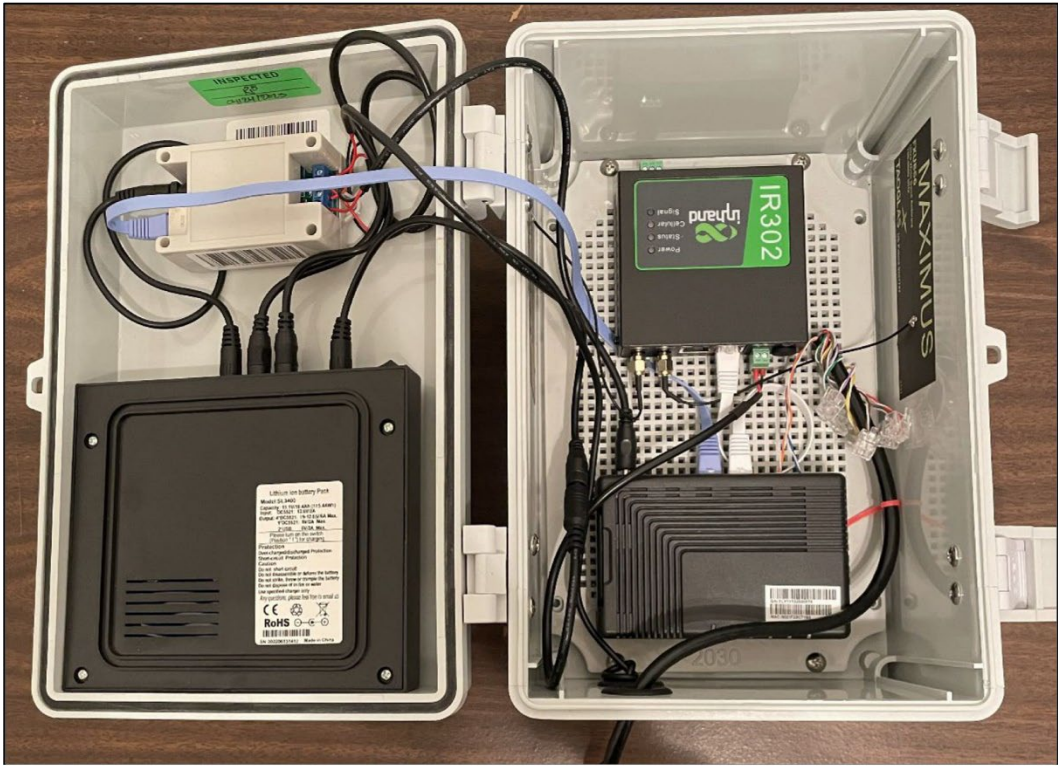

Otis ONE Plus (Masters)

Spare Parts Leaflet
10-AAA27076KT
August 14, 2024 / Page 1 of 3

W/O VINTAGE

Otis ONE Plus (Masters)

History

AAA27076KT

Leaflet Description

This leaflet provides spare parts information for Otis ONE Plus kits that are supplied by Masters Telecom.

Related Documents

Document ID	Title
TIP 27.7-7	Otis ONE Plus (Masters) Installation Guide

Subject Matter Expert

Name	Department
Brendan Smith	Digital Technology Connected Products – Otis ONE

About Spare Parts Leaflets...