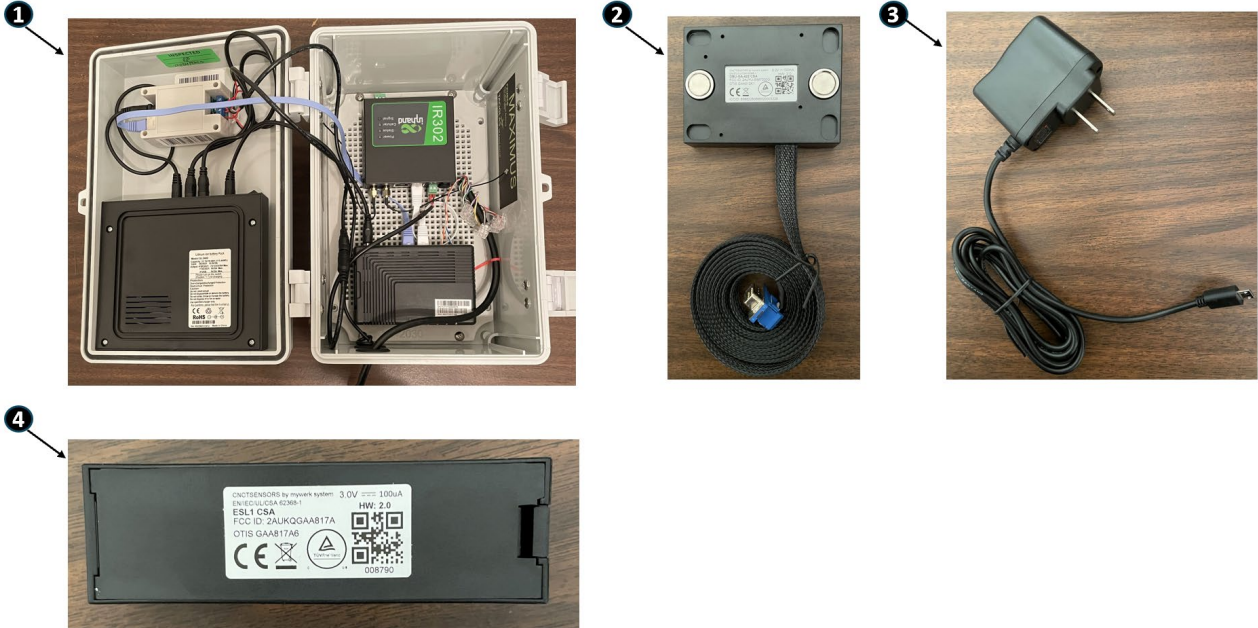

Otis ONE Plus (Masters)

AAA27076KT

W/O VINTAGE			
REF. No.	PART No.	DESCRIPTION	USED WITH
*	AAA27076KT3	Cellular Kit, Duplex	Otis Controllers (w/ Service Tool Port)
*	AAA27076KT4	Cellular Kit, Duplex	Otis Legacy & Non-Otis Controllers (w/o Service Tool Port)
*	AAA27076KT1	Cellular Kit, Simplex	Otis Controllers w/ Service Tool Port
*	AAA27076KT2	Cellular Kit, Simplex	Otis Legacy & Non-Otis Controllers (w/o Service Tool Port)
1	AAA27076KT5	Cellular Kit, Standalone, w/o Mywerk	
2	GAA512K1	Gateway, Mywerk	
3	AAA621BY1	Power Supply, Mywerk, 5 V, 1 A	Mywerk Gateway, Controllers w/o Service Tool Port
4	GAA817A6	Beacon / Sensor, Mywerk	Mywerk Gateway, Controllers w/o Service Tool Port

* Part not shown.