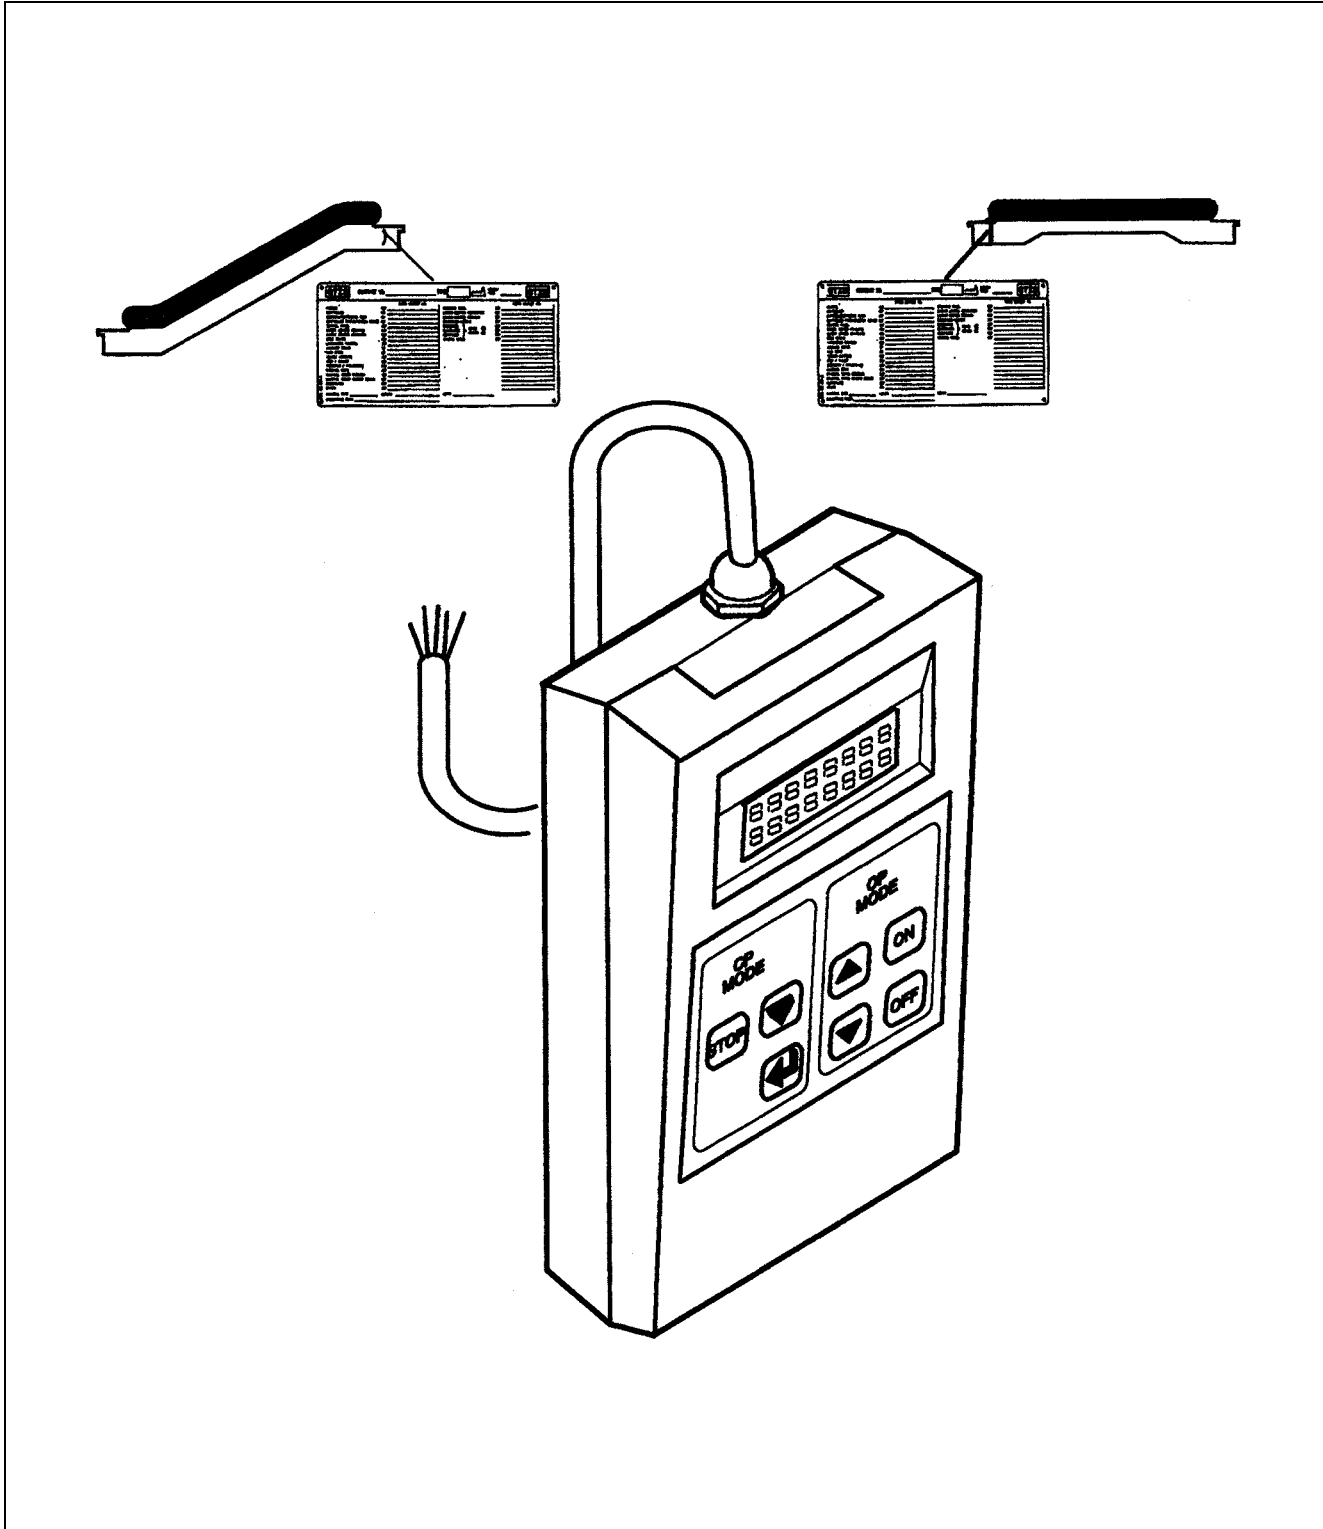

Escalator/Trav-O-Lator
Controller Part
Diagnostic Tool/Code:NAA

Spare Parts Leaflet
10-GAA27000A
April 1999 / Page 1 of 2

Escalator/Trav-O-Lator Controller
Part, Diagnostic Tool/Code:NAA

10-GAA27000A

GAAA27000A

REF. No.	PART No.	DESCRIPTION
1	GAA27000A1	Diagnostic Tool, w/ Angle for Assembling