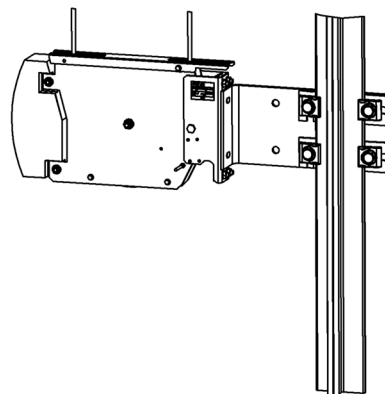

Gen2[®] L-Series Car Governor System

Spare Parts Leaflet

15-AAA29513D

March 25, 2009/ Page 1 of 3

W/O VINTAGE

OTIS

Safety First!

SERVICE ENGINEERING
Otis Elevator Company
Bloomfield, Connecticut USA

Leaflet Description

This SPL lists replaceable parts in type AAA29513D car governor system used in Gen2® L-series.

Leaflet Revisions

Date Revised	Subject Matter Expert	Reason for Revision
December 22, 2008	Anying Shen	New SPL
March 25, 2009	Gary Mendrala	Added AAA712W58.

Related Drawings

Drawing No.	Title	Drawing No.	Title
AAA29513D	Gen2L, Arrangement and Assembly, Car Governor System		

Related Documents

Document ID	Title
SPL 15-TAC20602B	Apollo B Governor: Traction System Sheave Dia. 305 mm
SPL 15-T_A22700E	Tension Device

If you have any suggestions about this document, please contact the subject matter expert listed on this page.

Governor Rope Assembly

15-AAA29513D

W/O VINTAGE		
REF. No.	PART No.	DESCRIPTION
1	AAA22290D1	Assembly, Governor Rope Damping
2	336KX1	Clamp, Rope
3	---	Device, Tension, See SPL 15-T A22700E
4	---	Governor, Speed, Type B, See SPL 15-TAC20602B
5	AAA712W57 AAA712W58	Rope (for governor), Dual-Tensile Poly Core, Dia. = 9.5 mm (3/8 in.); Order per Foot
*	AAA102ACD2	Tag, Rope Data (NOTE: This is a replaceable tag; original tag to be supplied by the vendor.)
6	AAA231R2	Thimble, Rope