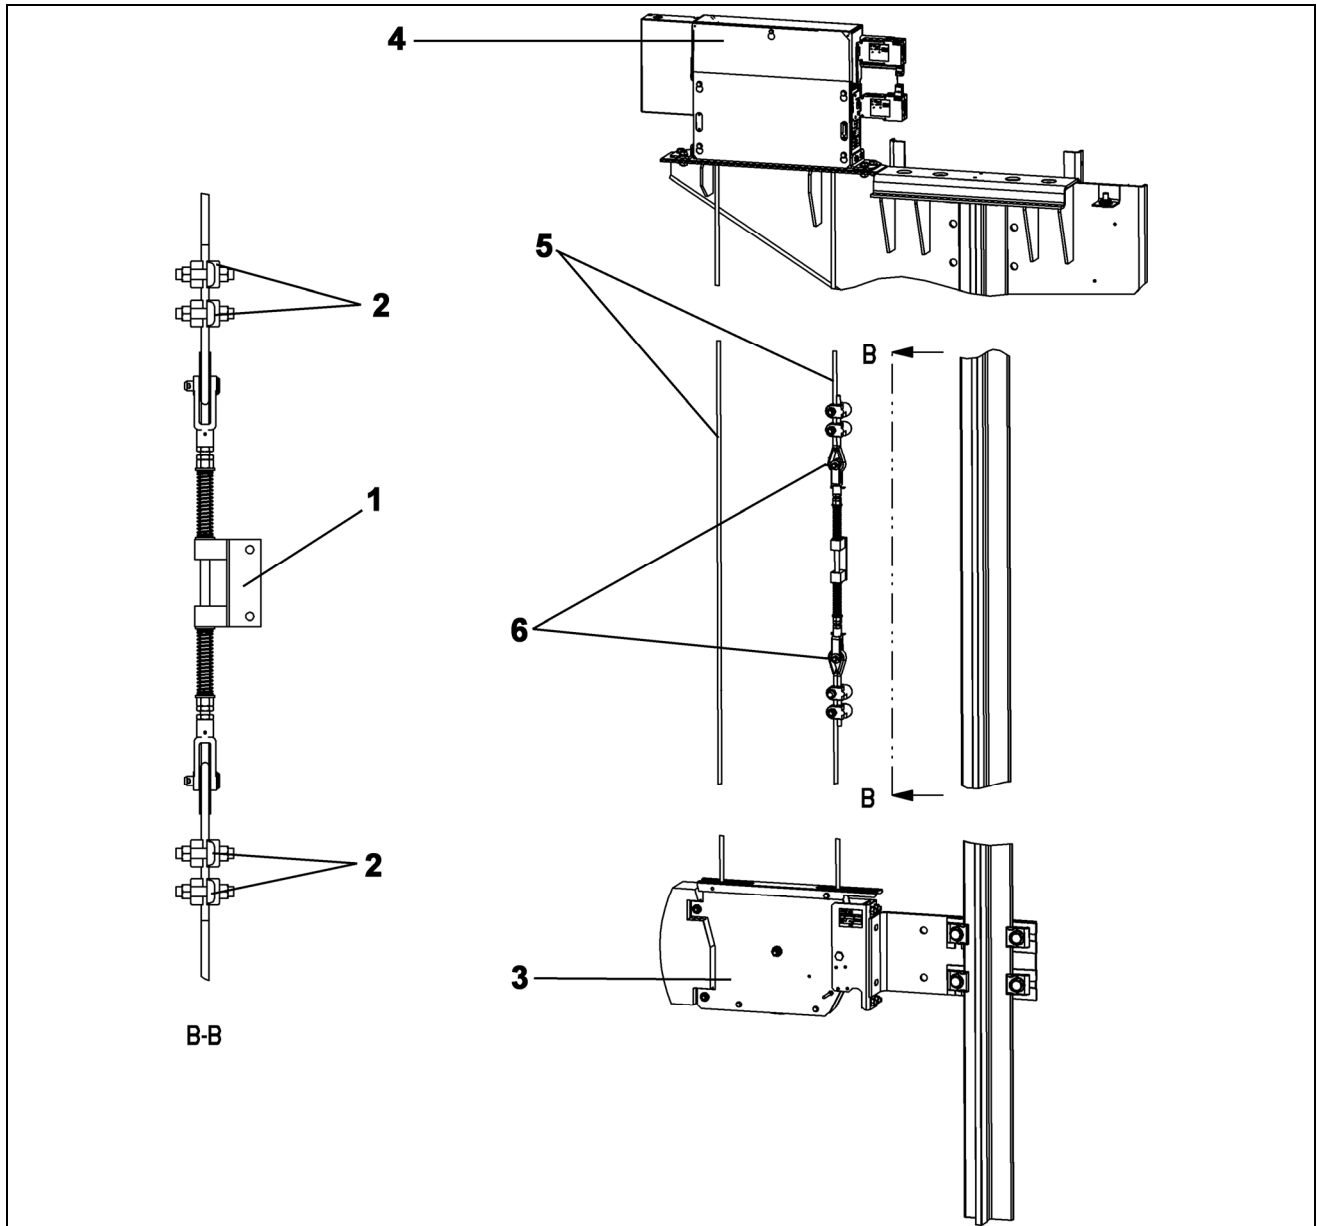

Related Drawings

Drawing No.	Title	Drawing No.	Title
AAA29513D	Gen2L, Arrangement and Assembly, Car Governor System		

Related Documents

Document ID	Title
SPL 15-TAC20602B	Apollo B Governor: Traction System Sheave Dia. 305 mm
SPL 15-T_A22700E	Tension Device

Subject Matter Expert

Name	Department
Gary Mendrala	OSC Service Engineering

About Spare Parts Leaflets...

This document lists the lowest replaceable units (LRUs) for the standard version of the product. The LRUs are chosen by a team of Otis associates representing engineering and manufacturing.

If you have any suggestions about this document, please contact the subject matter expert listed on this page.

Governor Rope Assembly

15-AAA29513D

W/O VINTAGE		
REF. No.	PART No.	DESCRIPTION
1	AAA22290D1	Assembly, Governor Rope Damping
2	336KX1	Clamp, Rope
3	---	Device, Tension, See SPL 15-T A22700E
4	---	Governor, Speed, Type B, See SPL 15-TAC20602B
5	AAA712W57 AAA712W58	Rope (for governor), Dual-Tensile Poly Core, Dia. = 9.5 mm (3/8 in.); Order per Foot
*	AAA102ACD2	Tag, Rope Data (NOTE: This is a replaceable tag; original tag to be supplied by the vendor.)
6	AAA231R2	Thimble, Rope