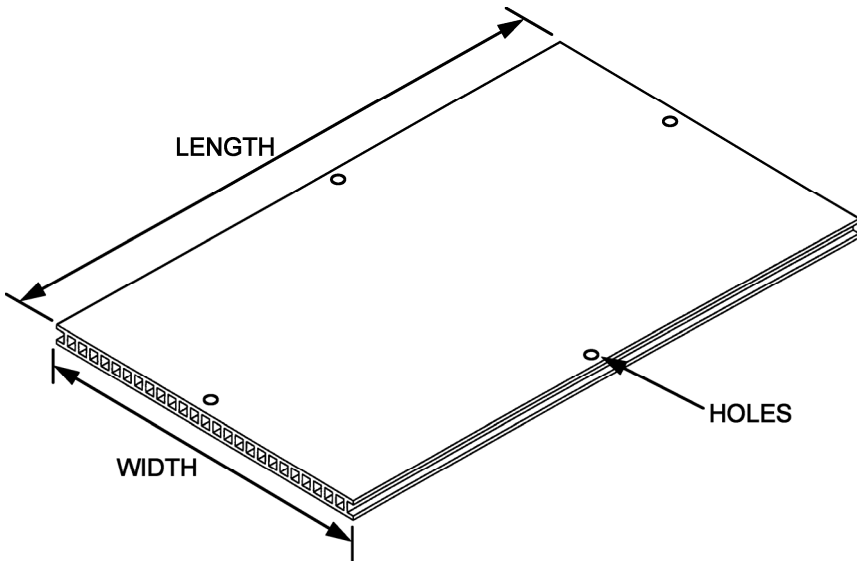

If you have any suggestions about this document, please contact the subject matter expert listed on this page.

DC-22L Ceiling Grille, Lexan

17-A49BM

W/O VINTAGE				
PART No.	DESCRIPTION	WIDTH (in.)	LENGTH (in.)	HOLES
A49BM7	Grille, 6 mm Thick Translucent Lexan	5.00	5.00	W/O
A49BM1		8.00	8.00	
A49BM10		10.50	10.50	
A49BM18		12.00	46.00	
A49BM59		16.10	46.00	
A49BM19		19.00	46.00	
A49BM14		19.00	46.50	
A49BM48		20.00	48.00	
A49BM68		20.50	48.00	
A49BM60		20.84	46.00	
A49BM78		21.34	65.00	
A49BM50		21.50	48.00	
A49BM28		22.12	59.00	
A49BM16		22.26	59.50	
A49BM71		22.34	63.00	
A49BM65		22.35	59.00	
A49BM3		22.38	38.76	
A49BM27		22.50	59.00	
A49BM72		22.84	65.00	
A49BM2		22.88	22.88	
A49BM12	22.88	40.00		