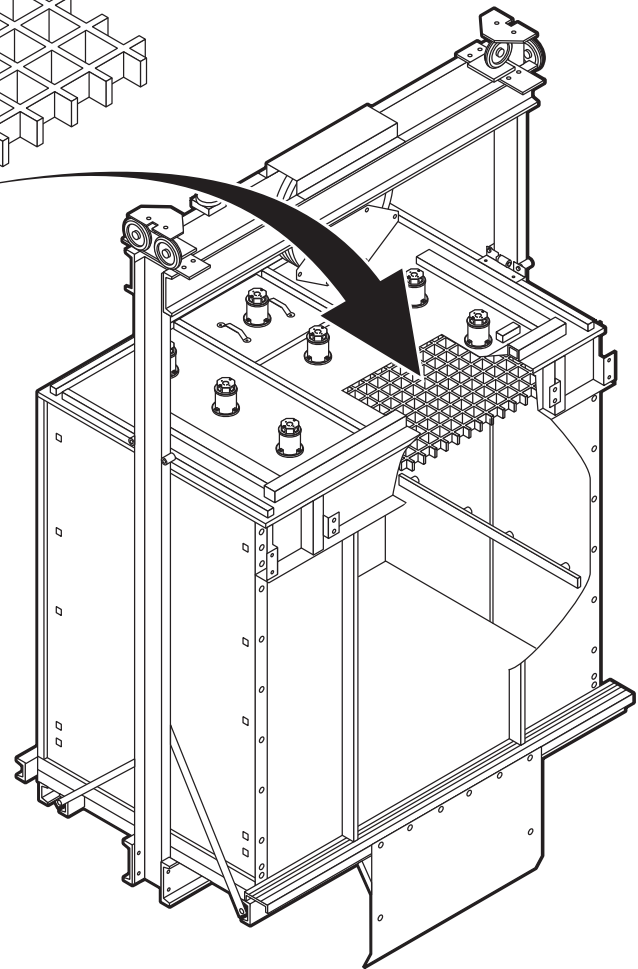

DC-22 Ceiling Panel and Grilles

Spare Parts Leaflet

17-A49BM

August 4, 2009 / Page 1 of 10

W/O
VINTAGE

OTIS

Safety First!

SERVICE ENGINEERING
Otis Elevator Company
Bloomfield, Connecticut USA

Leaflet Description

This leaflet details the ceiling panels and grilles used in DC-22 type ceilings for the Designer Series and Series 1, 2, and 3 cab enclosures. The ceiling panels and grilles are decorative and protective, and will rarely need replacing.