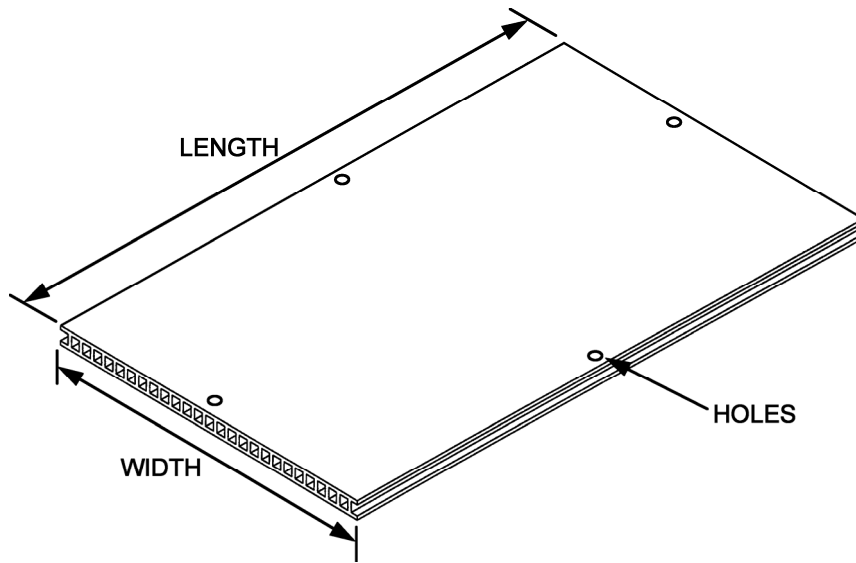

(continued on next page)

DC-22L Ceiling Grille, Lexan

17-A49BM

W/O VINTAGE				
PART No.	DESCRIPTION	WIDTH (in.)	LENGTH (in.)	HOLES
A49BM42	Grille, 6 mm Thick Translucent Lexan	24.75	48.00	W/O
A49BM43		24.75	52.00	
A49BM44		24.75	60.00	
A49BM61		24.80	46.00	
A49BM62		24.80	52.00	
A49BM63		24.80	60.00	
A49BM15		24.84	46.50	
A49BM20		25.00	46.00	
A49BM21		25.00	52.00	
A49BM23		25.00	60.00	
A49BM4		25.38	43.50	
A49BM5		25.38	51.50	
A49BM69		25.50	30.50	
A49BM51		25.50	48.00	
A49BM52		25.50	52.00	
A49BM56		25.50	54.00	
A49BM53		25.50	60.00	
A49BM57		25.50	62.00	

(continued on next page)

W/O VINTAGE				
PART No.	DESCRIPTION	WIDTH (in.)	LENGTH (in.)	HOLES
A49BM8	Grille, 6 mm Thick Translucent Lexan	25.76	25.76	WITH
A49BM77		26.09	65.00	W/O
A49BM36		27.12	60.12	
A49BM45		27.18	48.00	
A49BM46		27.18	52.00	
A49BM47		27.18	60.00	
A49BM74		27.50	63.00	
A49BM6		28.50	56.50	
A49BM26		28.62	60.00	
A49BM64		28.80	60.00	
A49BM25		29.00	60.00	
A49BM75		29.50	62.00	
A49BM70		29.75	31.50	
A49BM55		29.75	59.75	
A49BM58		29.75	63.75	
A49BM54		30.50	61.00	
A49BM37		31.12	60.12	
A49BM38		31.12	72.12	
A49BM9		31.76	31.76	