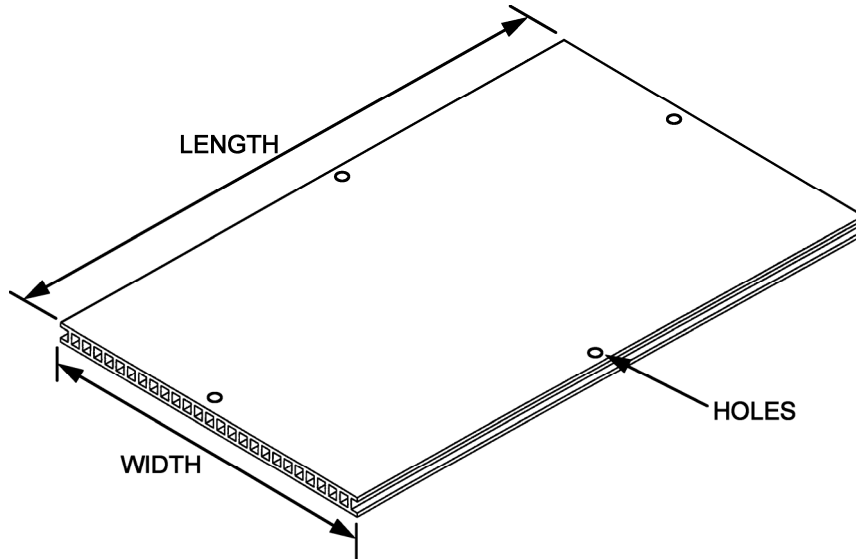

If you have any suggestions about this document, please contact the subject matter expert listed on this page.

DC-22L Ceiling Grille, Lexan

17-A49BM

W/O VINTAGE				
PART No.	DESCRIPTION	WIDTH (in.)	LENGTH (in.)	HOLES
A49BM7	Grille, 6 mm Thick Translucent Lexan	5.00	5.00	W/O
A49BM1		8.00	8.00	
A49BM10		10.50	10.50	
A49BM18		12.00	46.00	
A49BM59		16.10	46.00	
A49BM19		19.00	46.00	
A49BM14		19.00	46.50	
A49BM48		20.00	48.00	
A49BM68		20.50	48.00	
A49BM60		20.84	46.00	
A49BM78		21.34	65.00	
A49BM50		21.50	48.00	
A49BM28		22.12	59.00	
A49BM16		22.26	59.50	
A49BM71		22.34	63.00	
A49BM65		22.35	59.00	
A49BM3		22.38	38.76	
A49BM27		22.50	59.00	
A49BM72		22.84	65.00	
A49BM2		22.88	22.88	
A49BM12	22.88	40.00		

(continued on next page)

DC-22L Ceiling Grille, Lexan

W/O VINTAGE				
PART No.	DESCRIPTION	WIDTH (in.)	LENGTH (in.)	HOLES
A49BM39	Grille, 6 mm Thick Translucent Lexan	22.88	44.12	W/O
A49BM11		23.24	40.00	
A49BM30		23.88	59.00	
A49BM32		23.88	63.00	
A49BM66		24.10	59.00	
A49BM67		24.10	63.00	
A49BM33		24.12	34.12	
A49BM34		24.12	48.12	
A49BM35		24.12	60.12	
A49BM29		24.25	59.00	
A49BM31		24.25	63.00	
A49BM13		24.50	46.50	
A49BM73		24.59	65.00	
A49BM76		24.59	68.00	
A49BM40		24.62	44.12	
A49BM17		24.62	46.00	
A49BM49		24.62	48.00	
A49BM41		24.62	48.12	
A49BM22		24.62	52.00	
A49BM24		24.62	60.00	