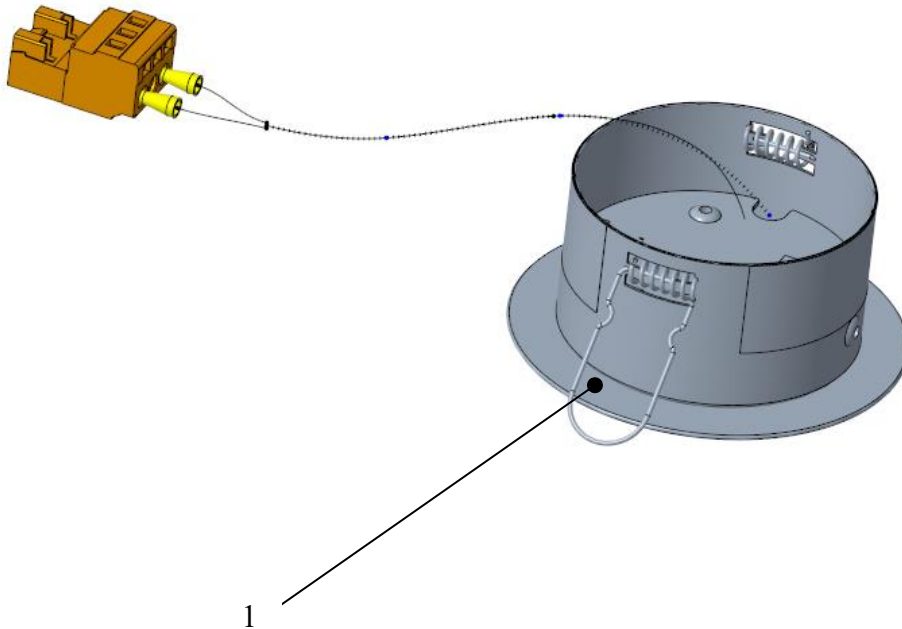

If you have any suggestions about this document, please contact the subject matter expert listed on this page.

CEILING ASSEMBLY

轿顶装配

17-AAA24658T

AAA24658T		Detail C	Detail B
REF. No. 序号	PART No. 零件号	DESCRIPTION 描述	Key Parameter Info 1 ... 关键参数 1
1	AAA24720S2	FAN 风机	Two-Speed, L =519 mm, Motor Power (W) = 40.0/42.0
2	AAA26900M101	SAFTY SWITCH WITH SEPARATE ACTUATOR 带分离式操纵件的安全开关	RATED INSULATION VOLTAGE U_i /额定电压 250V LATCHING FORCE /锁定力 30N
3	AAA316HQW1	BRACKET LOCK DEVICE 保持装置	/
4	AAA431AM2	LOCK 锁	/
5	AAA332CC1	CHAIN, EMERGENCY EXIT 链条	30 x 12.5 x ϕ 2.95mm Length=295mm
6	DIN316 M6X20 GT_Z	SCREW WING 蝶形螺栓	M6X20, ZINC PLATED 镀锌