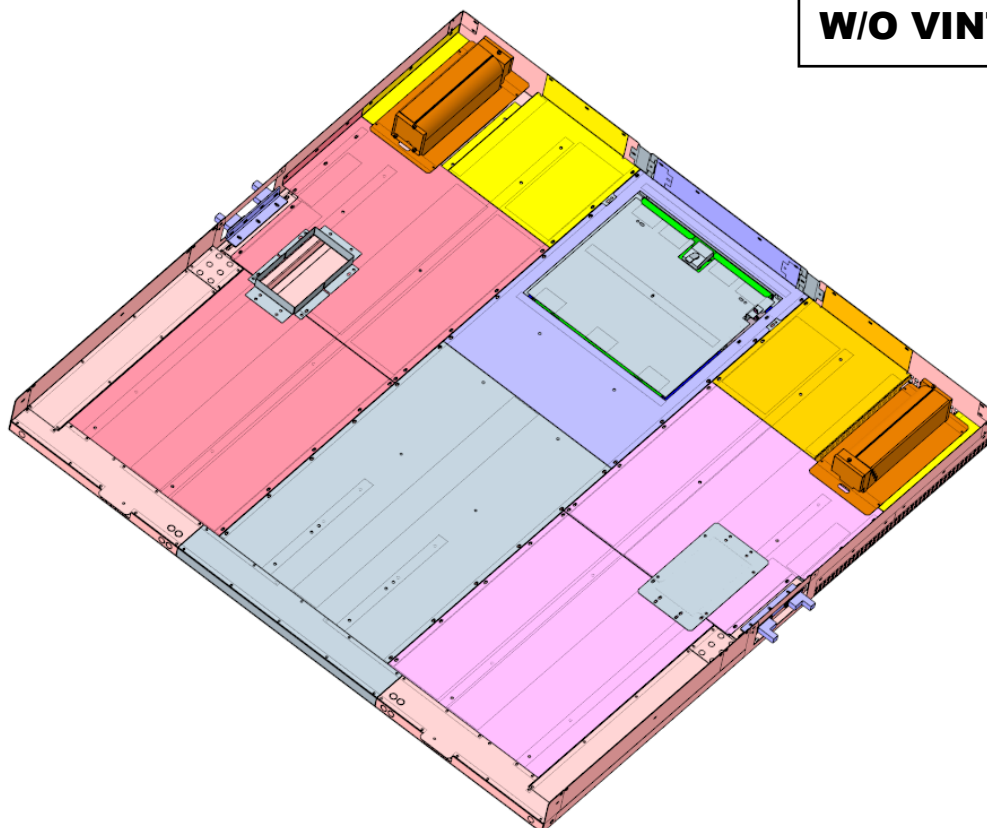

CEILING ASSEMBLY, NSAA

轿顶装配

Spare Parts Leaflet

17-AAA24658T

May 30, 2023 / Page 1 of 4

W/O VINTAGE

OTIS

This document does not contain any technical information subject to the EAR or ITAR

ELEVATOR ENGINEERING
Otis Elevator Company

Leaflet Description

The SPL describe the lowest replaceable parts for the AAA24658T ceiling assembly used on the Skyrise1_NSAA

此 SPL 描述了 Skyrise1_NSAA、AAA24658T 轿顶装配中的最小可替换部件