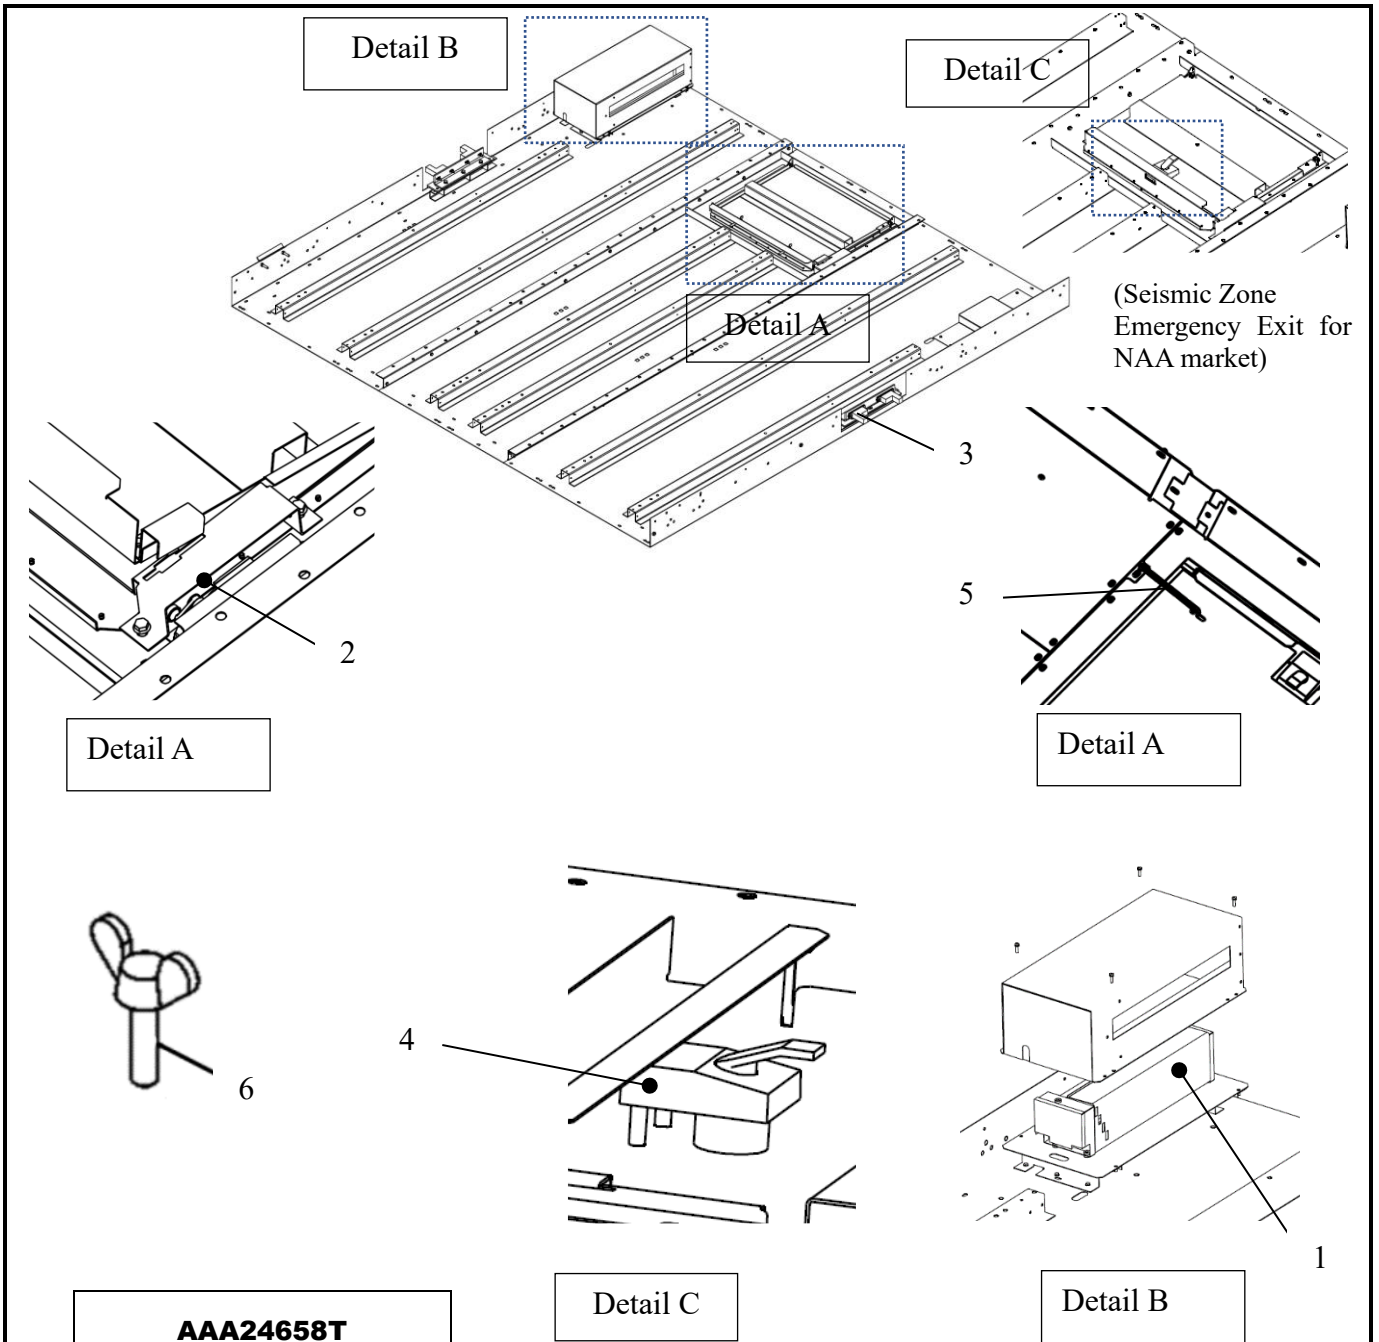

CEILING ASSEMBLY

轿顶装配

17-AAA24658T

AAA24658T		Detail C	Detail B
REF. No. 序号	PART No. 零件号	DESCRIPTION 描述	Key Parameter Info 1 ... 关键参数 1
1	AAA24720S2	FAN 风机	Two-Speed, L =519 mm, Motor Power (W) = 40.0/42.0
2	AAA26900M101	SAFTY SWITCH WITH SEPARATE ACTUATOR 带分离式操纵件的安全开关	RATED INSULATION VOLTAGE U_i/额定电压 250V LATCHING FORCE /锁定力 30N
3	AAA316HQW1	BRACKET LOCK DEVICE 保持装置	/
4	AAA431AM2	LOCK 锁	/
5	AAA332CC1	CHAIN, EMERGENCY EXIT 链条	30 x 12.5 x ϕ 2.95mm Length=295mm
6	DIN316 M6X20 GT_Z	SCREW WING 蝶形螺栓	M6X20, ZINC PLATED 镀锌