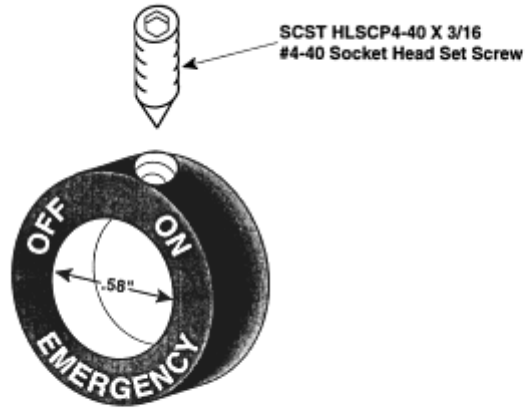

SPL 31-340AA - Fixture - Part Keyswitch Collars

Page 6

Ordering Note:

All dashes (-) and spaces must be entered as shown.

340AA2 = Black with White Text