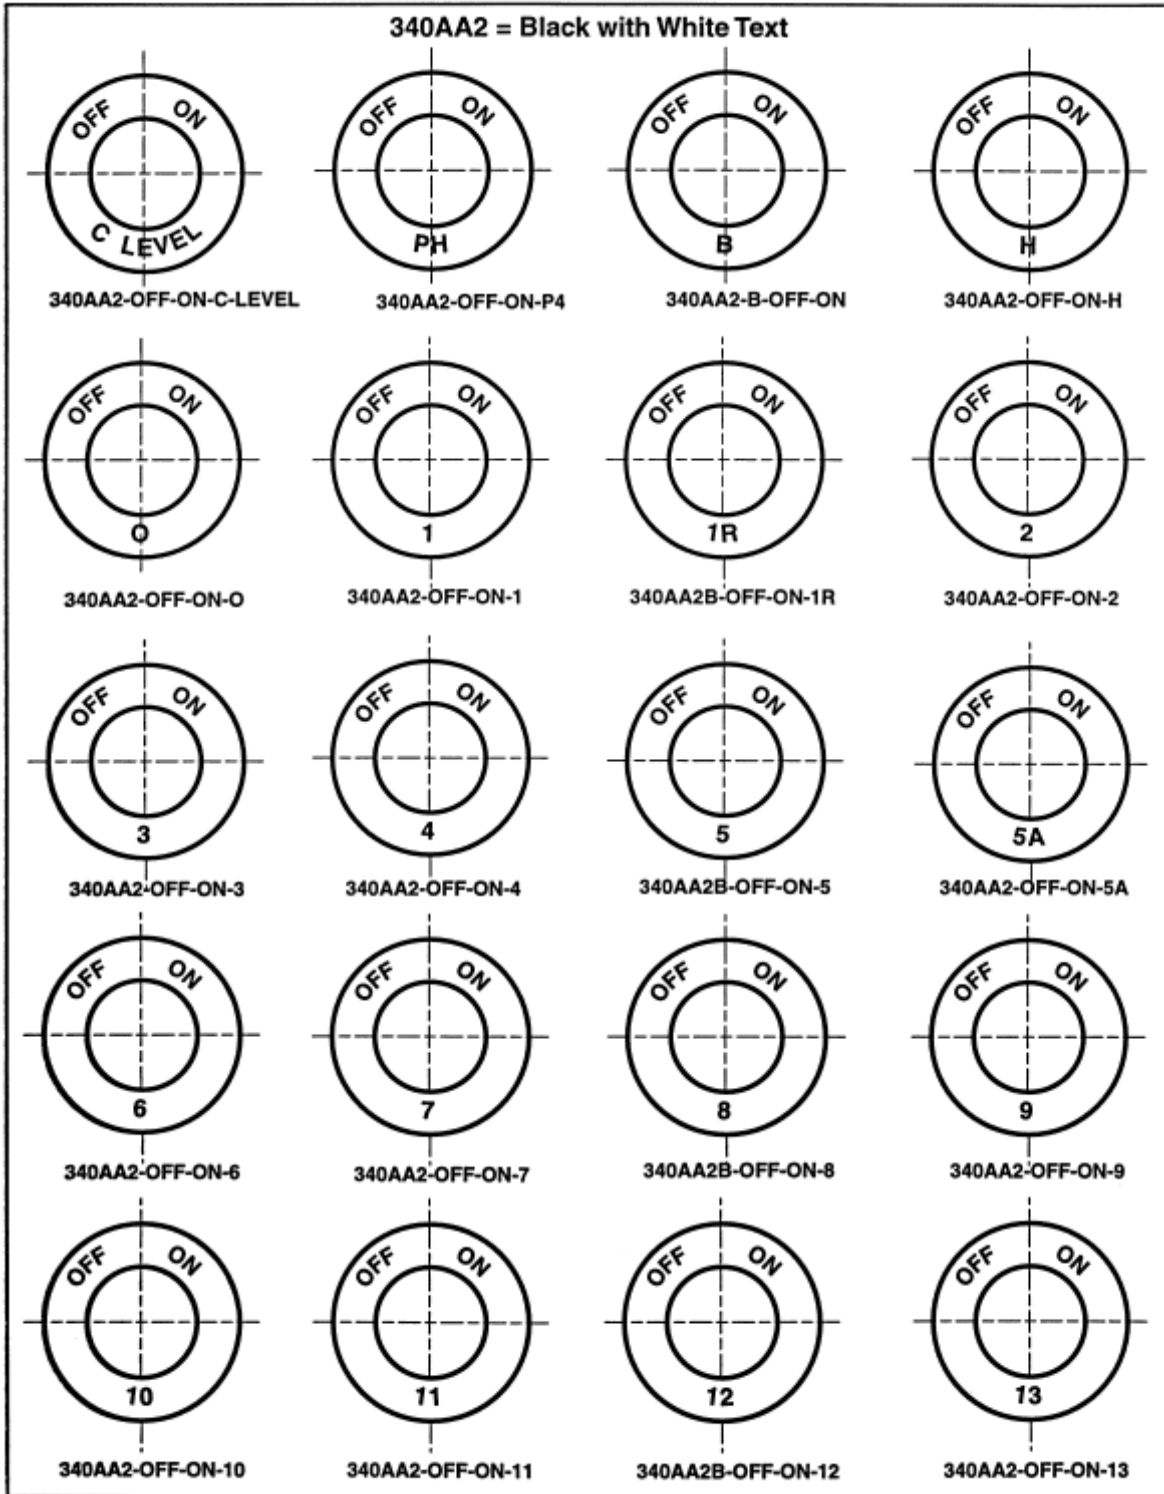

340AA2-STOP RUN

340AA2-UP

340AA2-UP DOWN

340AA2-OFF-ON-A-LEVEL

340AA2-OFF-ON-B-LEVEL

SPL 31-340AA - Fixture - Part Keyswitch Collars

SPL 31-340AA - Fixture - Part Keyswitch Collars

Page 6