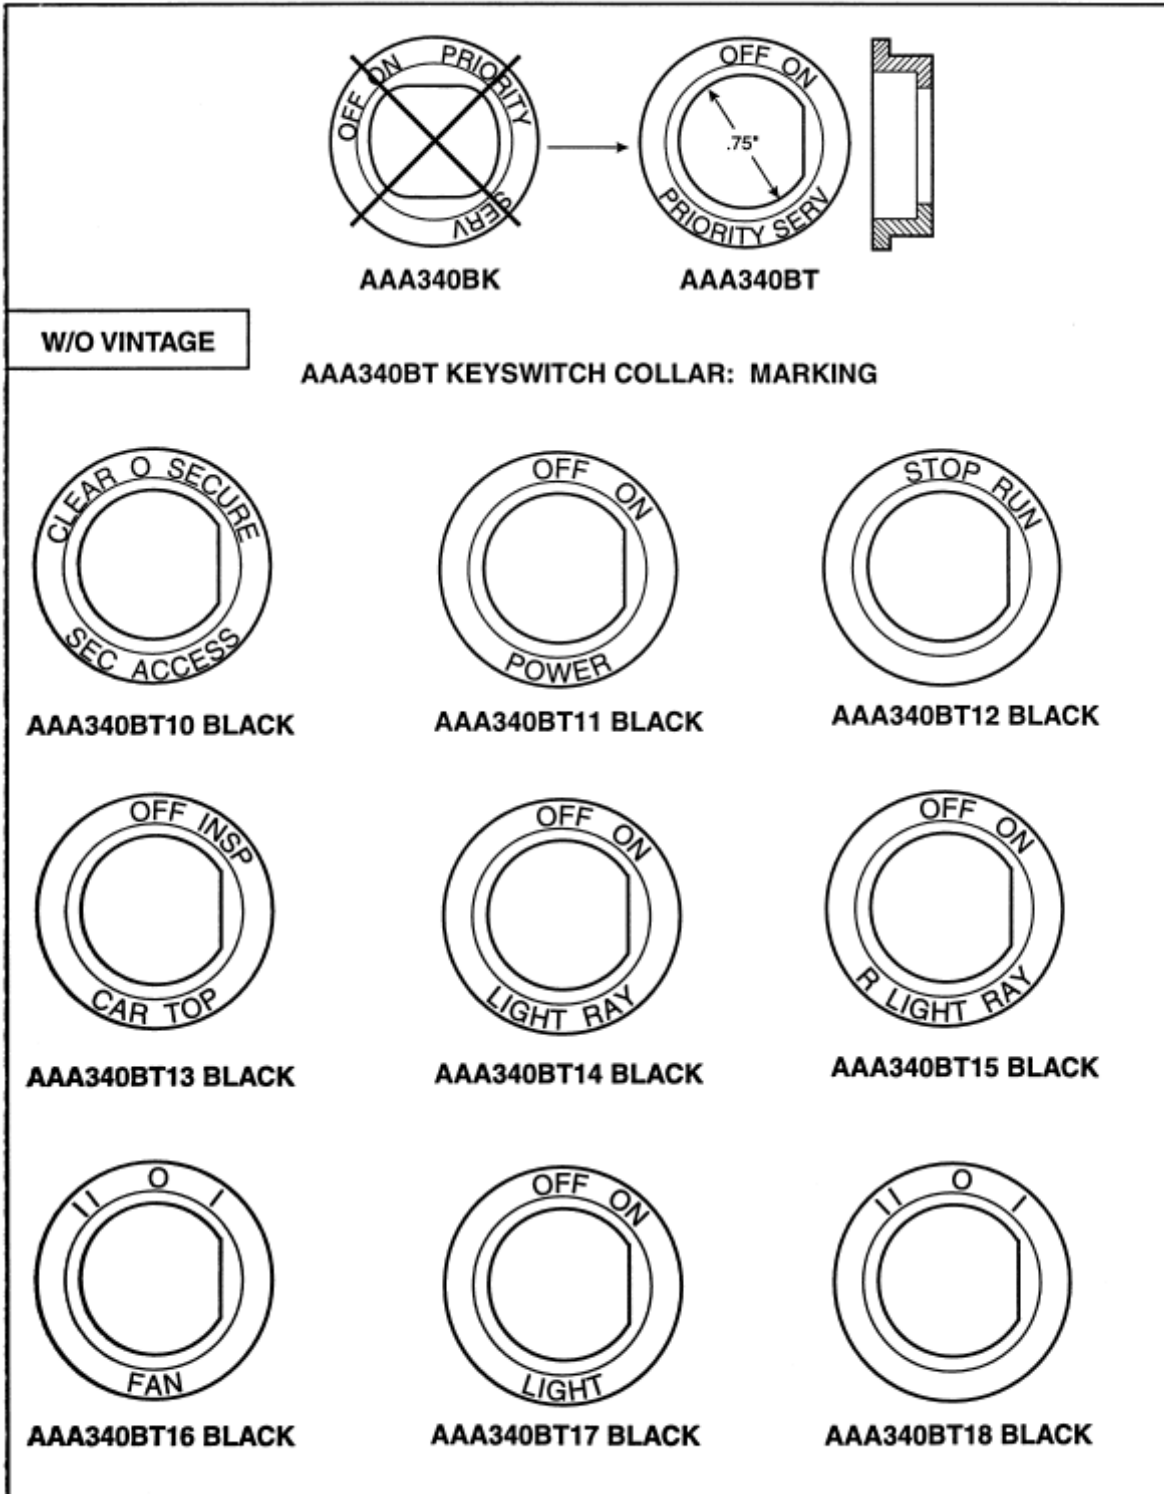

PART No.	COLOR
AAA340BL9	Grey

PART No.	COLOR
AAA340BL10	Grey

PART No.	COLOR
AAA340BL11	Grey

PART No.	COLOR
AAA340BL12	Grey

REAR VIEW
NOTE PINS

AAA340BT KEYSWITCH COLLAR: MARKING

AAA340BT19 BLACK

AAA340BT20 BLACK