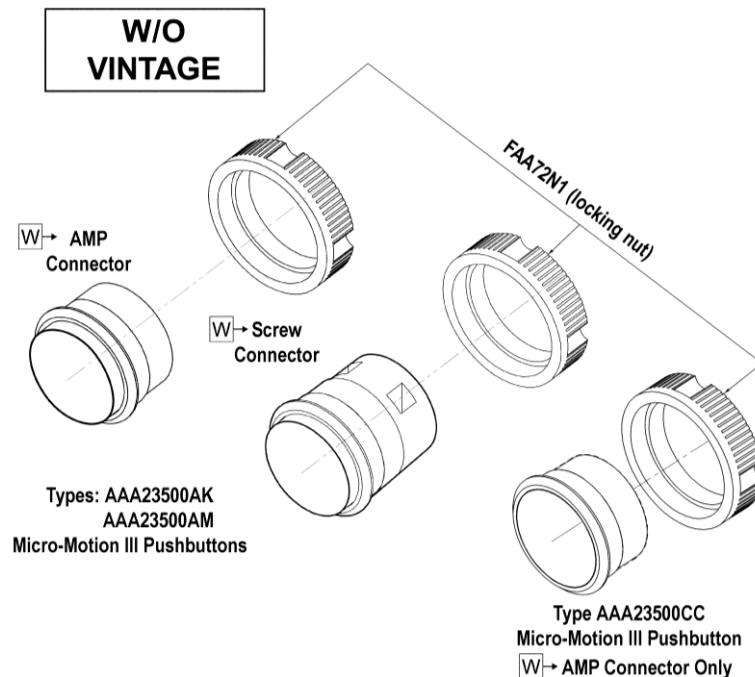

**Modular Luxury
Fixture: Micro-Motion
III Pushbuttons**

Spare Parts Leaflet

31-AAA23500AK

September 28, 2022 / Page 1 of 1

OBSOLESCENCE NOTICE

The product covered in this SPL has been designated as obsolete and is no longer supported. See TIP 32.2-1, *Obsolete Components*, for potential upgrade. Replacement lower-level parts listed within and unique to this design will be reviewed for obsolescence.

This SPL has been superseded:

- All 24-volt type AAA23500AK/CC pushbuttons are superseded to AAA23500CH buttons. Refer to SPL 32-AAA23500CH.
- All other voltage buttons are superseded by the AAA23500BY button. Refer to SPL 31-AAA23500BY.
- Appropriate replacements are selected by Voltage, connector type, target profile and finish, and halo illumination color.