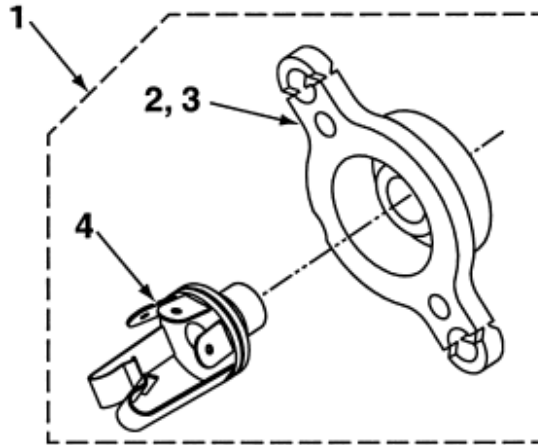

SPL 31-AAA23500T - Fixture - Part, Phone Jack Assembly

Page 3

APPLICATION TABLE		
Fixture Type	Vintage	Assembly P/N AAA23500T
Hall Panel	A**23500AT	1, 3
	A**23500AN	5, 7
Car Operating Panel	A**25000AAB	2, 4
	A**25000BM	6, 8

W/O VINTAGE			
REF. No.	PART OR ML	DESCRIPTION (for Assembly Application See Also Table)	'D' mm
1	AAA23500T1	Assembly, Phone Jack Used with Adaptor: AAA270CE1 For NAO only	
	AAA23500T2	Assembly, Phone Jack Used with Adaptor: AAA270CE1 For NAO only	
	AAA23500T3	Assembly, Phone Jack Used with Adaptor: AAA270CE2 For CANADA only	
	AAA23500T4	Assembly, Phone Jack Used with Adaptor: AAA270CE2 For CANADA only	
	AAA23500T5	Assembly, Phone Jack Used with Adaptor: AAA270CE3 For NAO only	
	AAA23500T6	Assembly, Phone Jack Used with Adaptor: AAA270CE3 For NAO only	
	AAA23500T7	Assembly, Phone Jack Used with Adaptor: AAA270CE4 For CANADA only	
	AAA23500T8	Assembly, Phone Jack Used with Adaptor: AAA270CE4 For CANADA only	
2	AAA270CE1	Adaptor, Black, No Marking For NAO only	30
	AAA270CE2	Adaptor, Red, No Marking For CANADA only	
3	AAA270CE3	Adaptor, Black, Marked: PHONE FIRE SERVICE For NAO only	
	AAA270CE4	Adaptor, Red, Marked: PHONE FIRE SERVICE For CANADA only	
4	6599F5	Jack, Phone