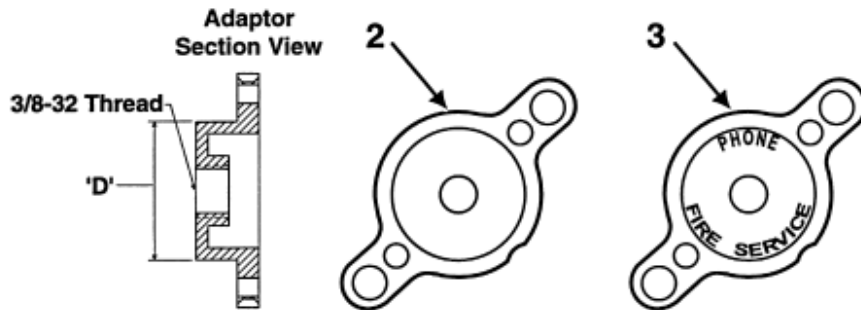

SPL 31-AAA23500T - Fixture - Part, Phone Jack Assembly

Page 3

APPLICATION TABLE		
Fixture Type	Vintage	Assembly P/N AAA23500T
Hall Panel	A**23500AT	1, 3
	A**23500AN	5, 7
Car Operating Panel	A**25000AAB	2, 4
	A**25000BM	6, 8

W/O VINTAGE			
REF. No.	PART OR ML	DESCRIPTION (for Assembly Application See Also Table)	'D' mm
1	AAA23500T1	Assembly, Phone Jack Used with Adaptor: AAA270CE1 For NAO only	
	AAA23500T2	Assembly, Phone Jack Used with Adaptor: AAA270CE1 For NAO only	
	AAA23500T3	Assembly, Phone Jack Used with Adaptor: AAA270CE2 For CANADA only	
	AAA23500T4	Assembly, Phone Jack Used with Adaptor: AAA270CE2 For CANADA only	
	AAA23500T5	Assembly, Phone Jack Used with Adaptor: AAA270CE3 For NAO only	
	AAA23500T6	Assembly, Phone Jack Used with Adaptor: AAA270CE3 For NAO only	
	AAA23500T7	Assembly, Phone Jack Used with Adaptor: AAA270CE4 For CANADA only	
	AAA23500T8	Assembly, Phone Jack Used with Adaptor: AAA270CE4 For CANADA only	
2	AAA270CE1	Adaptor, Black, No Marking For NAO only	30
	AAA270CE2	Adaptor, Red, No Marking For CANADA only	
3	AAA270CE3	Adaptor, Black, Marked: PHONE FIRE SERVICE For NAO only	
	AAA270CE4	Adaptor, Red, Marked: PHONE FIRE SERVICE For CANADA only	
4	6599F5	Jack, Phone