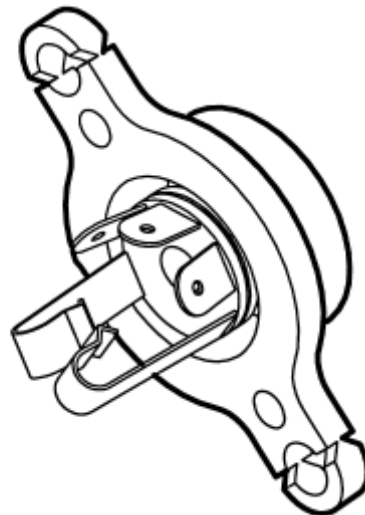

SPL 31-AAA23500T - Fixture - Part, Phone Jack Assembly

Unpublished Work - © Otis Elevator Company. Any unauthorized reproduction, disclosure, or distribution of copies or content by any person of any portion of this work may be a violation of Copyright Law of the United States of America. All rights reserved.

December 1997

Page 1

**W/O
VINTAGE**

SPL 31-AAA23500T - Fixture - Part, Phone Jack Assembly

Page 2

REVISED DATE	RESPONSIBLE ENGINEER	PRIMARY REASON FOR REVISION

Leaflet Description

RELATED LEAFLETS	DRAWING REFERENCES	RELATED DOCUMENTS
32-AAA23500AT		
31-AAA25000BM		
31-AAA25000AAB		