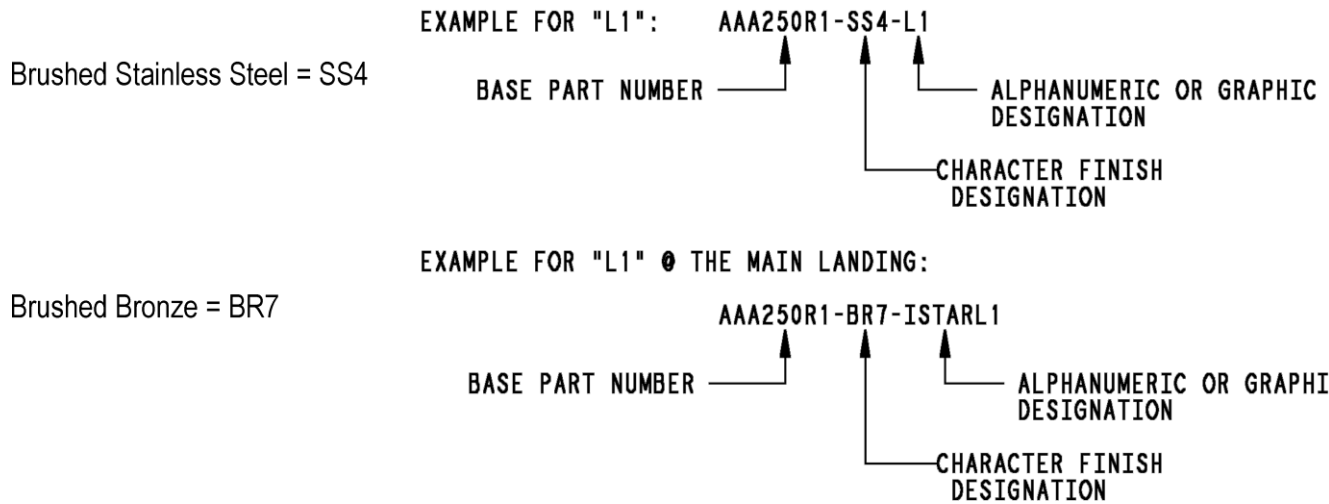

REF No.	PART No.	DESCRIPTION
1	AAA250S1	Insert, Plastic Graphic, (blank)
	AAA250S2	Insert, Plastic Graphic, English (light on call placed, light flashing help on way)
	AAA250S3	Insert, Plastic Graphic, French (light on call placed, light flashing help on way)
	AAA250S4	Insert, Plastic Graphic, English & French (light on call placed, light flashing help on way)
2	72CE1	Nut, Speed

NOTE: All AAA250S inserts are plastic with white alphanumeric characters on black background.