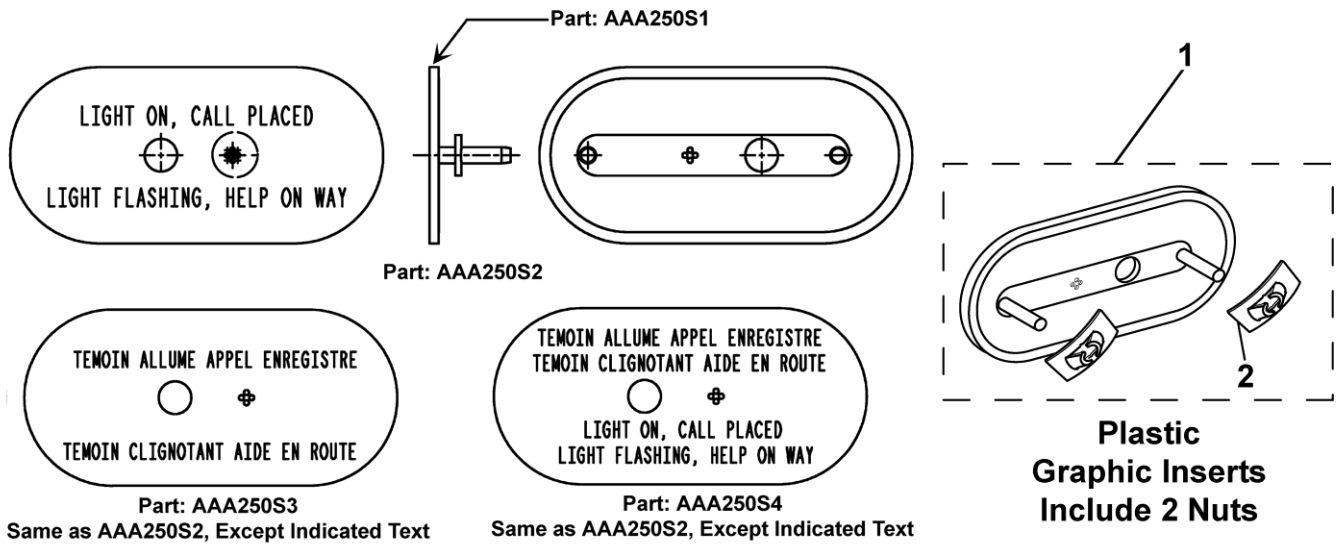

AAA250R3-CALCAN

AAA250R3-CALCAN-FR

AAA250R3-CALCAN-BI

W/O VINTAGE		
REF. No.	PART No.	DESCRIPTION
1	AAA250R3-RDO2	Insert, Plastic Graphic, (rear door open, English Braille)
	AAA250R3-FRDO2	Insert, Plastic Graphic, (rear door open, French Braille)
	AAA250R3-RDC2	Insert, Plastic Graphic, (rear door close, English Braille)
	AAA250R3-FRDC2	Insert, Plastic Graphic, (rear door close, French Braille)
	AAA250R3-IALARM2	Insert, Plastic Graphic, (alarm)
	AAA250R3-FIALARM2	Insert, Plastic Graphic, (alarm, French Braille)
	AAA250R3-IPHONE3	Insert, Plastic Graphic (Phone Instructions, Phone Symbol, Braille)
	AAA250R3-CALCAN	Insert, Plastic Graphic, (call cancel, English)
	AAA250R3-CALCAN-FR	Insert, Plastic Graphic, (call cancel, French)
	AAA250R3-CALCAN-BI	Insert, Plastic Graphic, (call cancel, both English & French)
2	72CE1	Nut, Speed