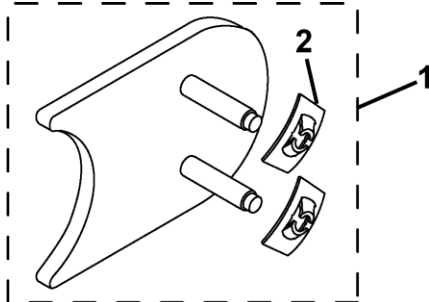

Plastic
Graphic Inserts
Include 2 Nuts

AAA250Q1-CALCAN