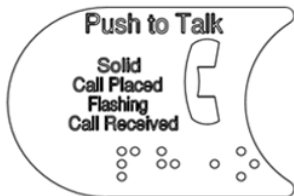

**NOTE:** All AAA250S inserts are plastic with white alphanumeric characters on black background.

AAA250V1-IPHONE2

AAA250V1\_

AAA250V1-IPHONE3  
OR  
AAA250V2-IPHONE3  
PHONE SYMBOL  
PHONE OPERATING  
INSTRUCTION BRAILLE

AAA250V1-IPHONE4  
OR  
AAA250V2-IPHONE4  
PHONE SYMBOL  
PHONE OPERATING  
INSTRUCTION BRAILLE

AAA250V2\_

W/O VINTAGE		
REF No.	PART No.	DESCRIPTION
1	AAA250V1-IPHONE2	Insert, Plastic Graphic, (phone symbol)
	AAA250V1-IPHONE3	Insert, Plastic Graphic, (Phone Instructions, Phone Symbol, English Braille)
	AAA250V1-IPHONE4	Insert, Plastic Graphic, (Phone Instructions, Phone Symbol, French Braille)
	AAA250V2-IPHONE2	Insert, Plastic Graphic, (phone symbol)
	AAA250V2-IPHONE3	Insert, Plastic Graphic, (Phone Instructions, Phone Symbol, English Braille)
	AAA250V2-IPHONE4	Insert, Plastic Graphic, (Phone Instructions, Phone Symbol, French Braille)
2	72CE1	Nut, Speed