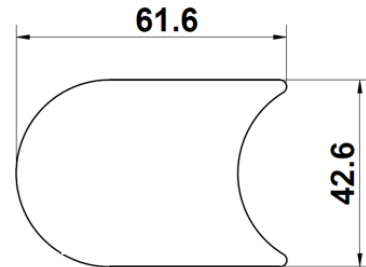

AAA250R3- AND
AAA250R4-