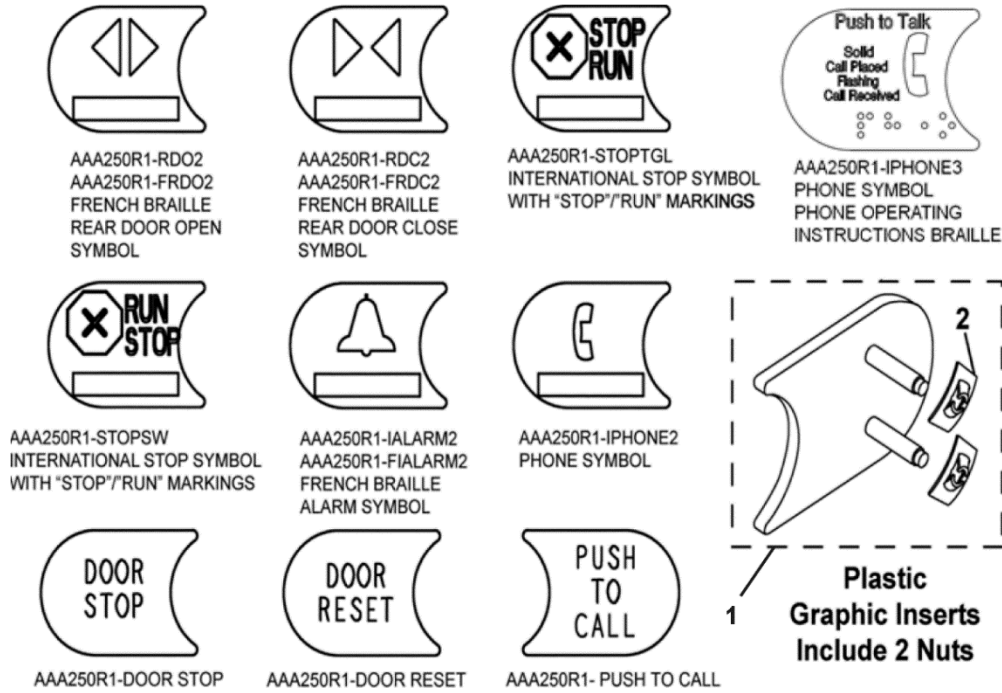

AAA250R Plastic Graphic Inserts

31-AAA250Q

NOTE: If ordering these inserts in SDC system, type the base number AAA250R1- and the alphanumeric to search for the desired insert markings. The variations of the markings are determined by the suffix. Illustrations of these inserts are found on page 4.

Example: AAA250R1-UPARROW = a black insert with a white up-pointing arrow

AAA250R1-TPHONE2 = a black insert with a phone icon.

W/O VINTAGE		
REF. No.	PART No.	DESCRIPTION
1	AAA250R1-RDO2	Insert, Plastic Graphic, (rear door open, English Braille)
	AAA250R1-FRDO2	Insert, Plastic Graphic, (rear door open, French Braille)
	AAA250R1-RDC2	Insert, Plastic Graphic, (rear door close, English Braille)
	AAA250R1-FRDC2	Insert, Plastic Graphic, (rear door close, French Braille)
	AAA250R1-STOPTGL	Insert, Plastic Graphic, (international stop symbol w/ "STOP / RUN" markings)
	AAA250R1-STOPKSW	Insert, Plastic Graphic, (international stop symbol w/ "RUN / STOP" markings)
	AAA250R1-IALARM2	Insert, Plastic Graphic, (alarm)
	AAA250R1-FIALARM2	Insert, Plastic Graphic, (alarm, French Braille)
	AAA250R1-IPHONE2	Insert, Plastic Graphic, (phone symbol)
	AAA250R1-DOOR STOP	Insert, Plastic Graphic (door stop)
	AAA250R1-DOOR RESET	Insert, Plastic Graphic (door reset)
	AAA250R1-PUSH TO CALL	Insert, Plastic Graphic (push to call)
	AAA250R1-IPHONE3	Insert, Plastic Graphic (Phone Instructions, Phone Symbol, Braille)
2	72CE1	Nut, Speed

(Continued on next page)