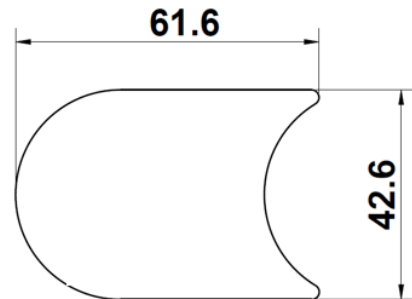

AAA250V2_

W/O VINTAGE		
REF No.	PART No.	DESCRIPTION
1	AAA250V1-IPHONE2	Insert, Plastic Graphic, (phone symbol)
	AAA250V1-IPHONE3	Insert, Plastic Graphic, (Phone Instructions, Phone Symbol, English Braille)
	AAA250V1-IPHONE4	Insert, Plastic Graphic, (Phone Instructions, Phone Symbol, French Braille)
	AAA250V2-IPHONE2	Insert, Plastic Graphic, (phone symbol)
	AAA250V2-IPHONE3	Insert, Plastic Graphic, (Phone Instructions, Phone Symbol, English Braille)
	AAA250V2-IPHONE4	Insert, Plastic Graphic, (Phone Instructions, Phone Symbol, French Braille)
2	72CE1	Nut, Speed

NOTE: All AAA250V inserts are plastic with white alphanumeric characters on red background.