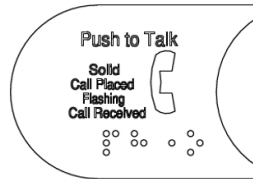

AAA250R3-IPHONE3
PHONE SYMBOL
PHONE OPERATING
INSTRUCTION BRAILLE