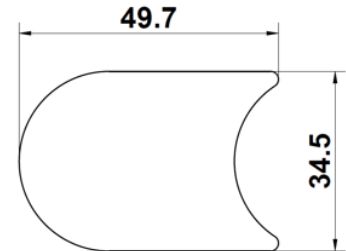

**NOTE:** All AAA250S inserts are plastic with white alphanumeric characters on black background.

AAA250V1-IPHONE2

AAA250V1\_

AAA250V1-IPHONE3  
OR  
AAA250V2-IPHONE3  
PHONE SYMBOL  
PHONE OPERATING  
INSTRUCTION BRAILLE