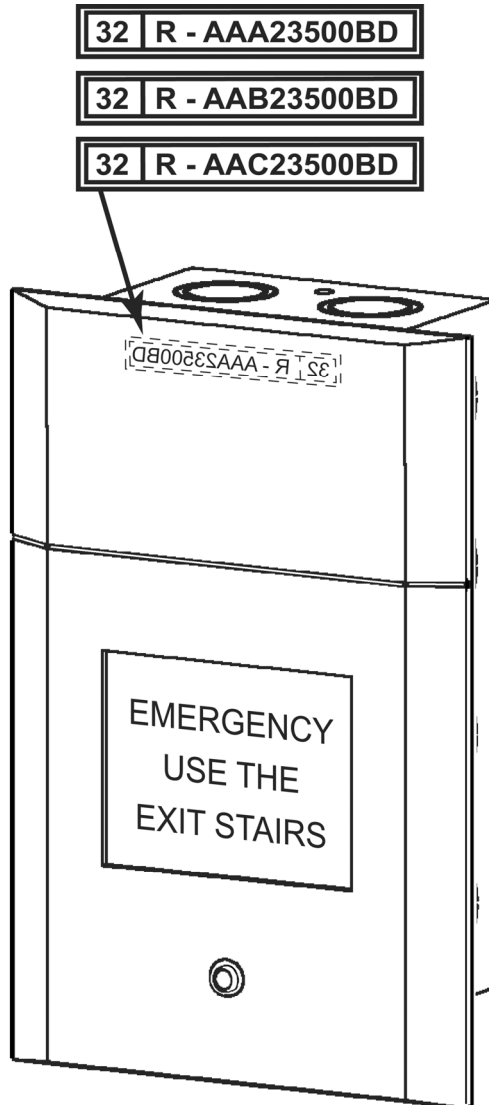

**Hall Panel:
Emergency Sign
(Series 4 Fixture)**

Spare Parts Leaflet

32-AAA23500BD

April 26, 2005 / Page 1 of 4

OTIS

Safety First!

SERVICE ENGINEERING

Otis Elevator Company

Bloomfield, Connecticut USA

Leaflet Description

This is a Series 4 fixture for the flashing sign without buttons or keyswitches.

Leaflet Revisions

Date Revised	Author	Reason for Revision
April 26, 2005	Joseph Zych	New SPL

Related Drawings

Drawing No.	Title	Drawing No.	Title
AAA23500BD	Emergency Sign Fixture	AAB23500BD	Emergency Sign Fixture
AAC23500BD	Emergency Sign Fixture		

Related Documents

Document ID	Title
SPL 32-AAA23500AT	Luxury Fixtures - Series 4, Hall Panel