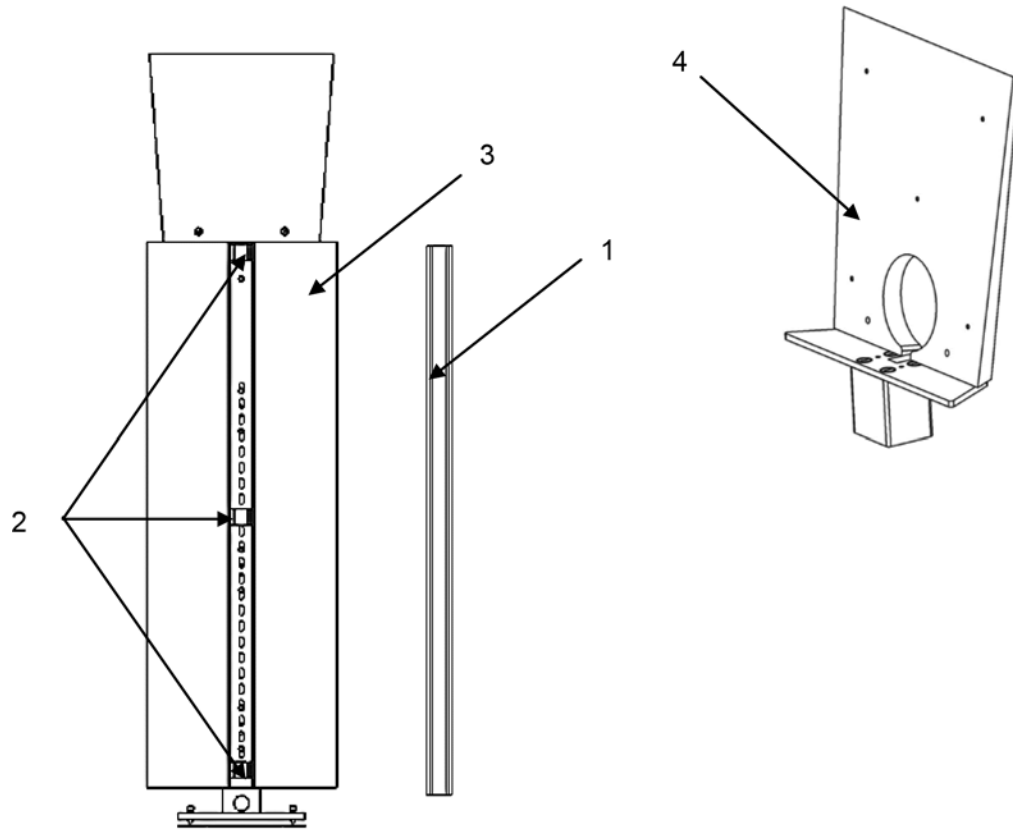

Large pedestal

32-XAA23505E

REF. No.	PART No.	DESCRIPTION
	XAA23505E	
1	XAA50GW999-BLACK XAA50GW999-SILVER	Back profile
2	XAA308RL1	Plastic Clip  NOTE 1
3	XAA50GZ999-BLACK XAA50GZ999-SILVER	Aluminum profile
4	XAA50GY999-BLACK XAA50GY999-SILVER	Large pedestal top holder assembly