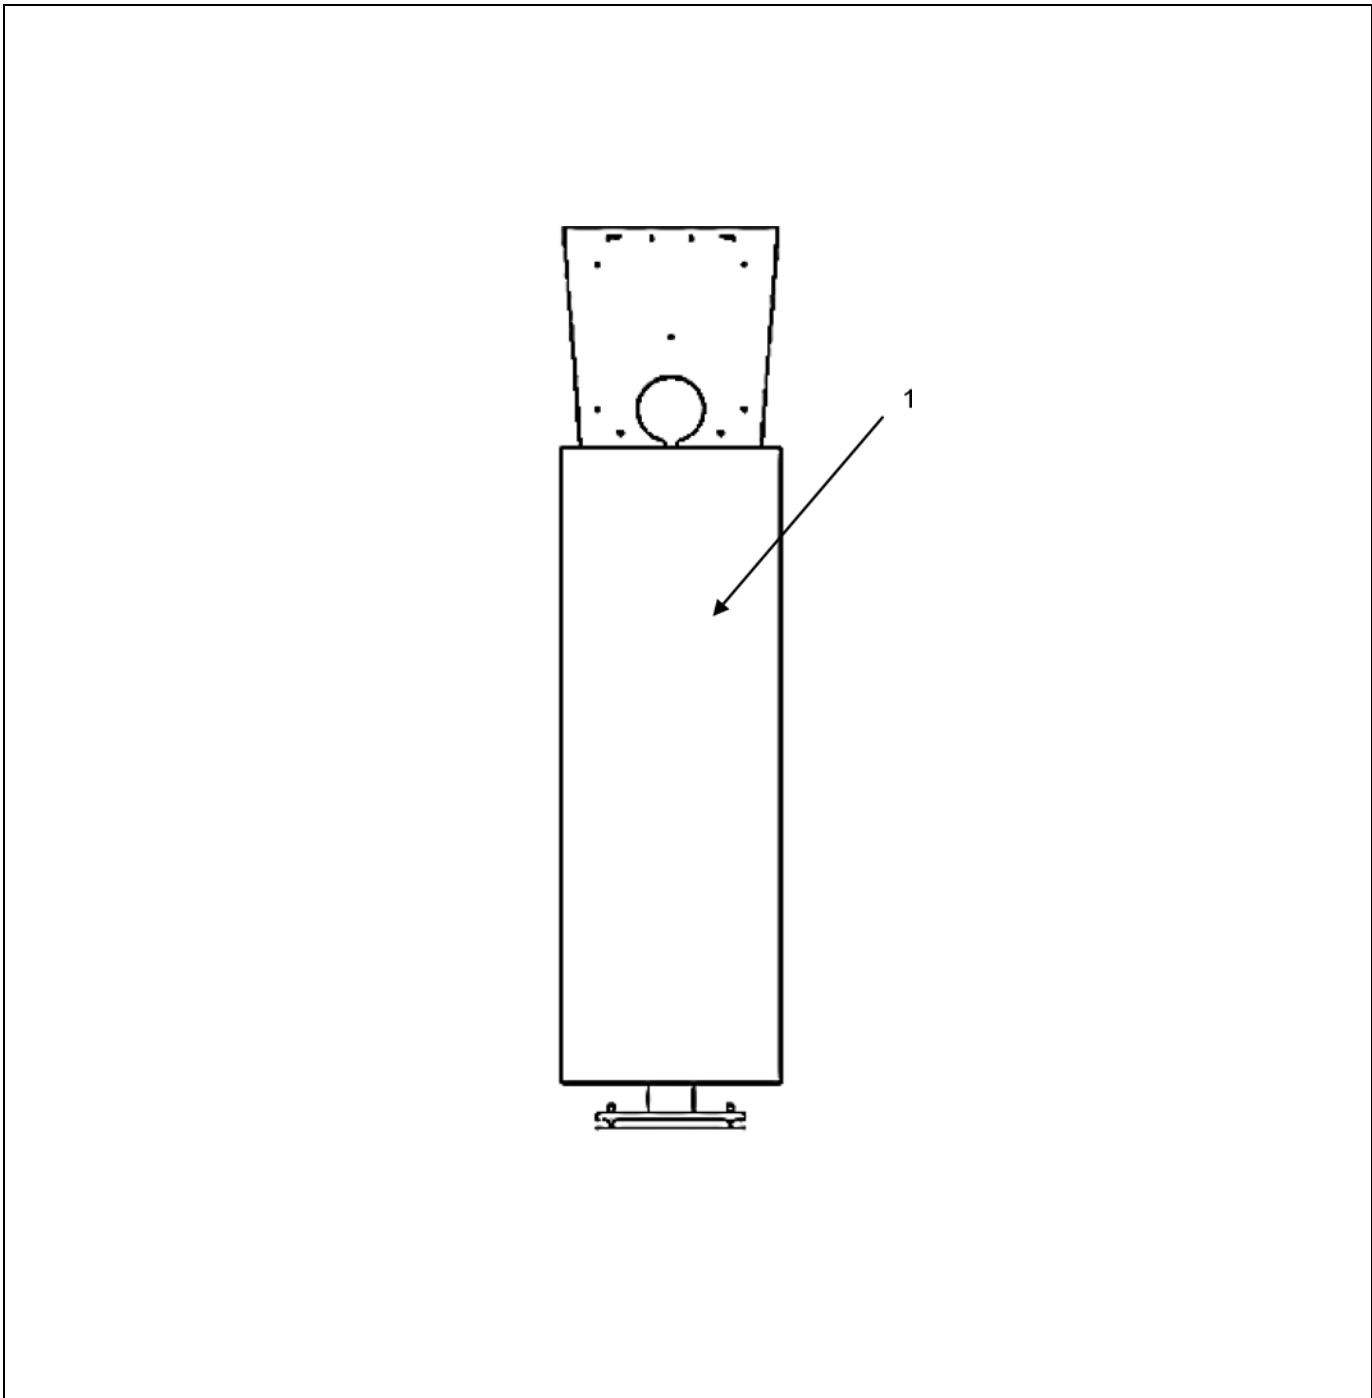

Large pedestal

32-XAA23505E

	XAA23505E		
REF. No.	PART No.	Description	NOTE
1	XAA23505E999-BLACK XAA23505E999-SILVER	Large pedestal