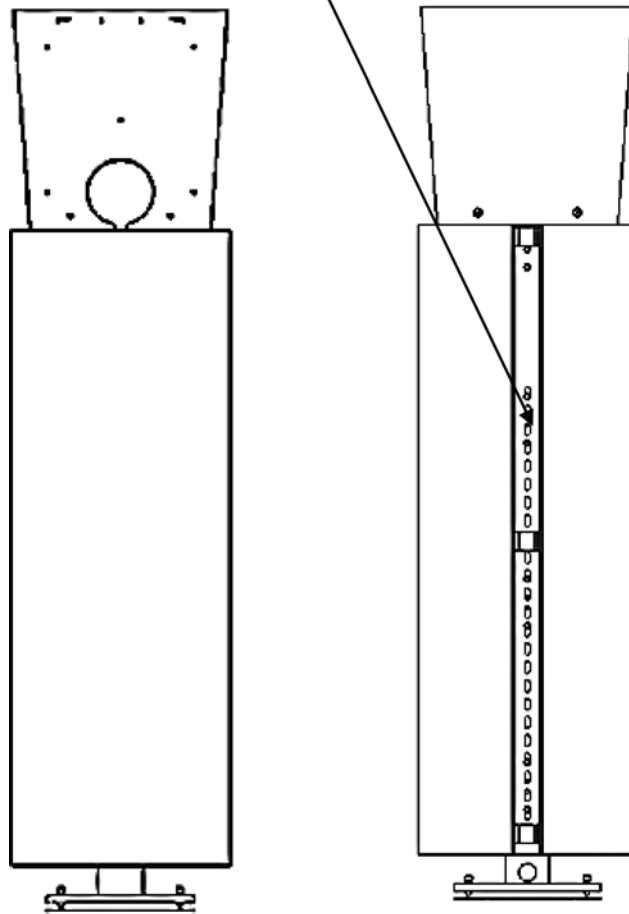

NGH Passenger Interface,
CompassPlus® Large
Pedestal

Spare Parts Leaflet
32-XAA23505E

July 16, 2016 / Page 1 of 4

32-XAA23505E

OTIS

SERVICE ENGINEERING
Otis Elevator Company
Bloomfield, Connecticut USA

Unpublished Work—© Otis Elevator Co.; 2016

Leaflet Description

This leaflet summarizes the CompassPlus Destination Entry Large Pedestal.

Leaflet Revisions

Date Revised	Subject Matter Expert	Reason for Revision
07-Nov-2013	JianJian Fang	New SPL
16-Jun-2016	WeiHua Yuan	Modify the drawing number
16-Jul-2016	WeiHua Yuan	Modify the subject matter expert

Related Drawings

Drawing No.	Title	Drawing No.	Title
XCA23505C	CompassPlus Touch Screen	AAA25300AK	Compass controller

Related Documents

Document ID	Title
SPL 40-AAA29000AG	System Level SPL Compass Destination Dispatching
SPL 10-AAA25300AK	Compass Controller
SPL 10-AAA25300Y	NGH Passenger Interface, Redirector

Large pedestal

32-XAA23505E

REF. No.	PART No.	DESCRIPTION
	XAA23505E	
1	XAA50GW999-BLACK XAA50GW999-SILVER	Back profile
2	XAA308RL1	Plastic Clip  NOTE 1
3	XAA50GZ999-BLACK XAA50GZ999-SILVER	Aluminum profile
4	XAA50GY999-BLACK XAA50GY999-SILVER	Large pedestal top holder assembly