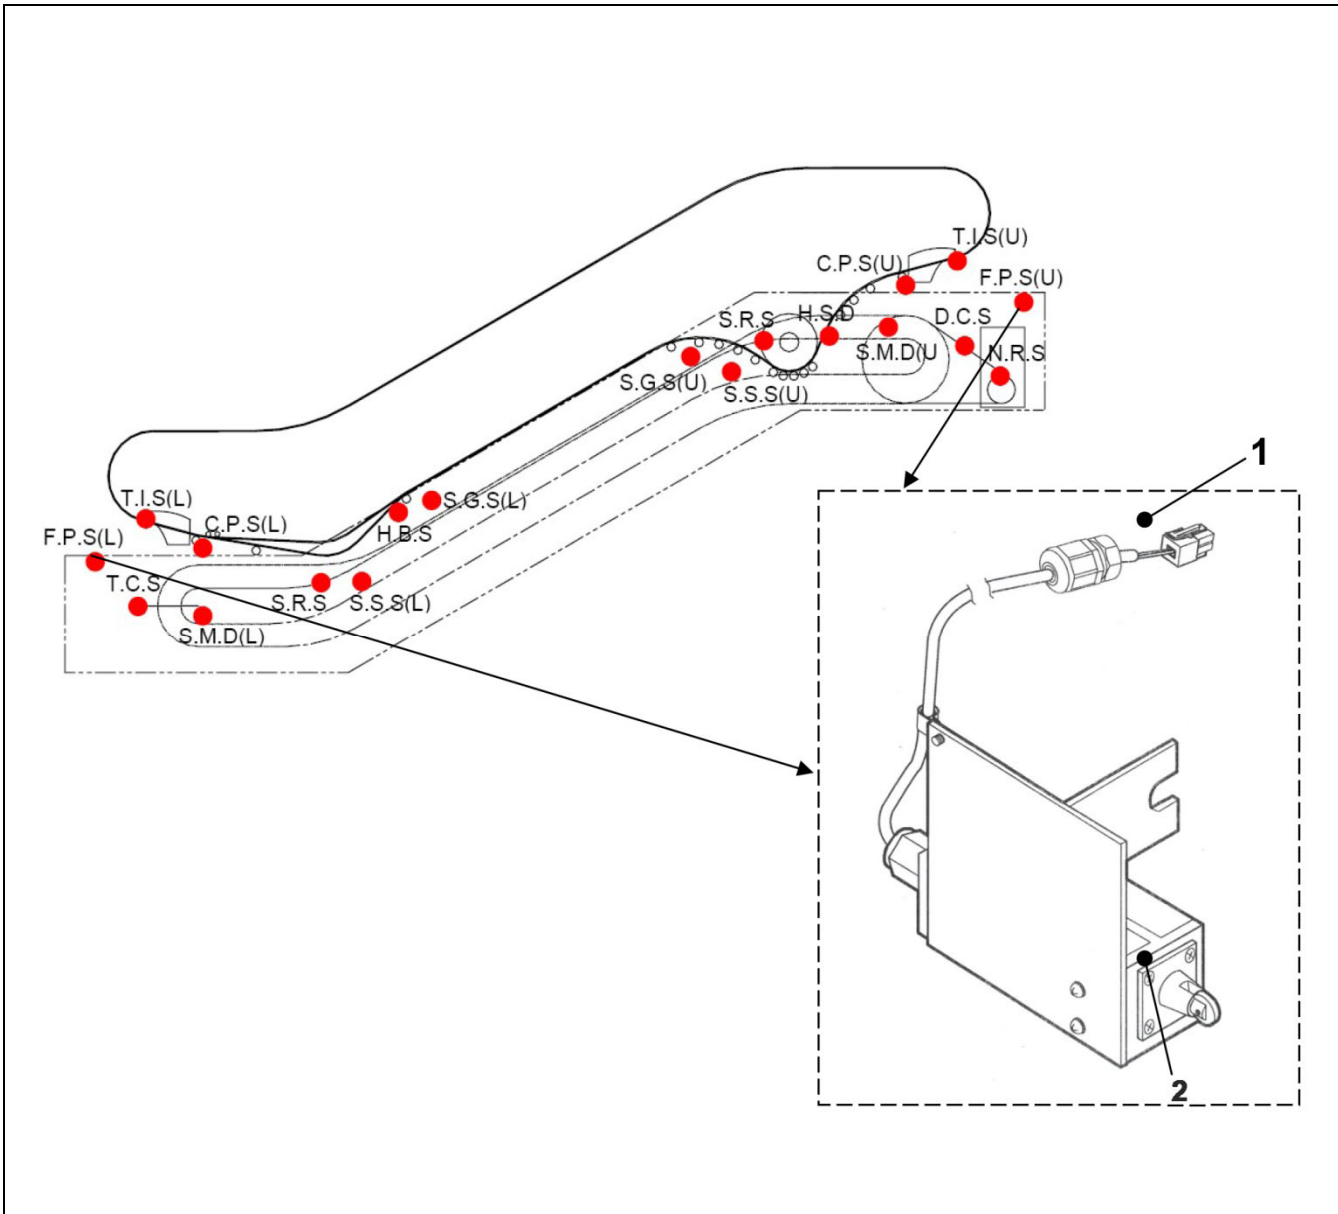

# OCE521 Escalator Safety Switch Part

50-ASA01C598

W/O VINTAGE		
REF. No.	PART No.	DESCRIPTION
1	ASA01C592E	Cps Switch, Lower Left, Horizontal
	ASA01C592F	Cps Switch, Lower Right, Horizontal
	ASA01C592G	Cps Switch, Upper Right, Horizontal
	ASA01C592H	Cps Switch, Upper Left, Horizontal
2	ASA00D603C	Cps Switch

**OCE521 Escalator  
Safety Switch Part**

<b>W/O VINTAGE</b>		
<b>REF. No.</b>	<b>PART No.</b>	<b>DESCRIPTION</b>
1	ASA01C592J	Cps Switch, Lower Left, Vertical
	ASA01C592K	Cps Switch, Lower Right, Vertical
	ASA01C592L	Cps Switch, Upper Right, Vertical
	ASA01C592M	Cps Switch, Upper Left, Vertical
2	4L09989A	Cps Switch

# OCE521 Escalator Safety Switch Part

50-ASA01C598

REF. No.	W/O VINTAGE PART No.	DESCRIPTION
1	ASA01C596B	DCS Switch
2	ASA00B827B	DCS Unit A
3	ASA00B826A	DCS Unit B

**OCE521 Escalator  
Safety Switch Part**