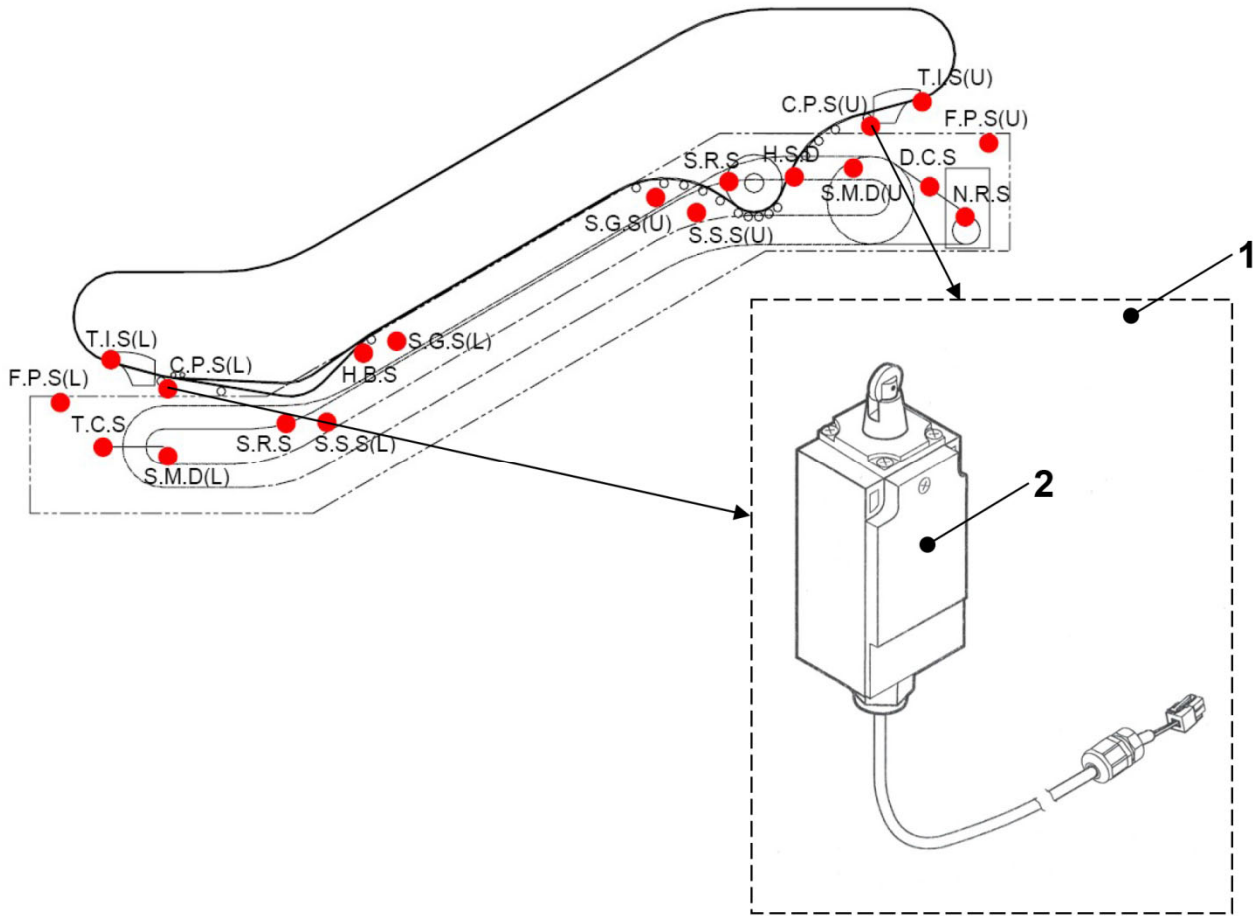

# OCE521 Escalator Safety Switch Part

50-ASA01C598

W/O VINTAGE		
REF. No.	PART No.	DESCRIPTION
1	ASA01C592E	Cps Switch, Lower Left, Horizontal
	ASA01C592F	Cps Switch, Lower Right, Horizontal
	ASA01C592G	Cps Switch, Upper Right, Horizontal
	ASA01C592H	Cps Switch, Upper Left, Horizontal
2	ASA00D603C	Cps Switch

**OCE521 Escalator  
Safety Switch Part**

<b>W/O VINTAGE</b>		
<b>REF. No.</b>	<b>PART No.</b>	<b>DESCRIPTION</b>
1	ASA01C592J	Cps Switch, Lower Left, Vertical
	ASA01C592K	Cps Switch, Lower Right, Vertical
	ASA01C592L	Cps Switch, Upper Right, Vertical
	ASA01C592M	Cps Switch, Upper Left, Vertical
2	4L09989A	Cps Switch