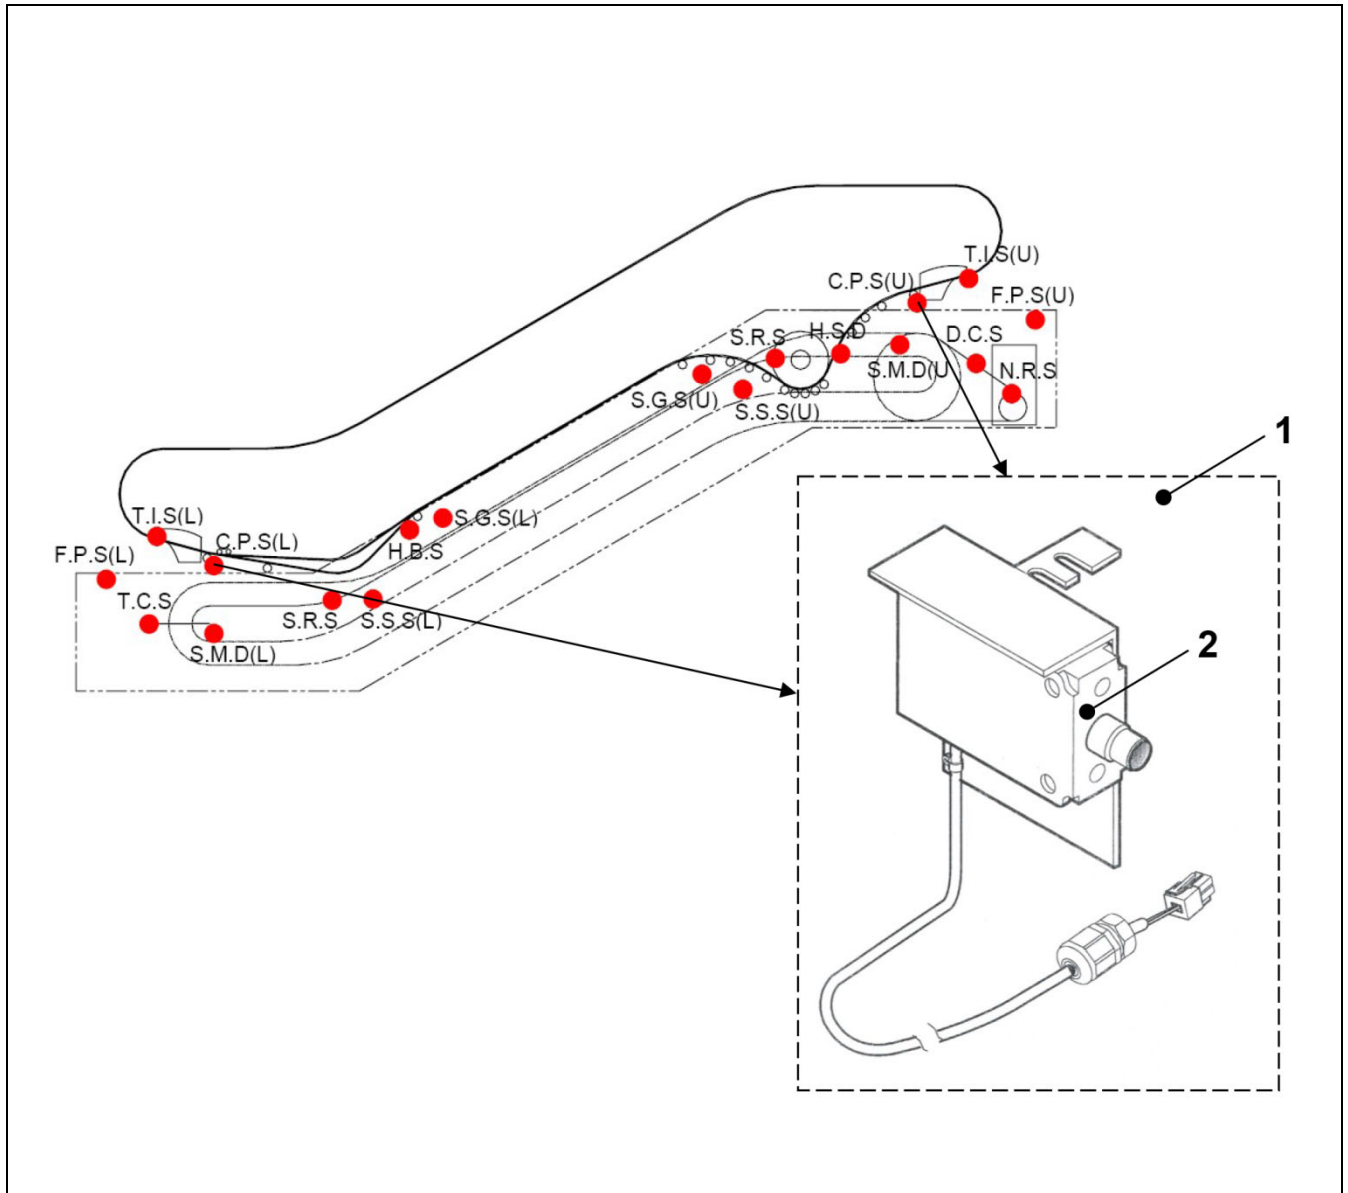

OCE521 Escalator Safety Switch Part

50-ASA01C598

W/O VINTAGE		
REF. No.	PART No.	DESCRIPTION
1	ASA01C592E	Cps Switch, Lower Left, Horizontal
	ASA01C592F	Cps Switch, Lower Right, Horizontal
	ASA01C592G	Cps Switch, Upper Right, Horizontal
	ASA01C592H	Cps Switch, Upper Left, Horizontal
2	ASA00D603C	Cps Switch