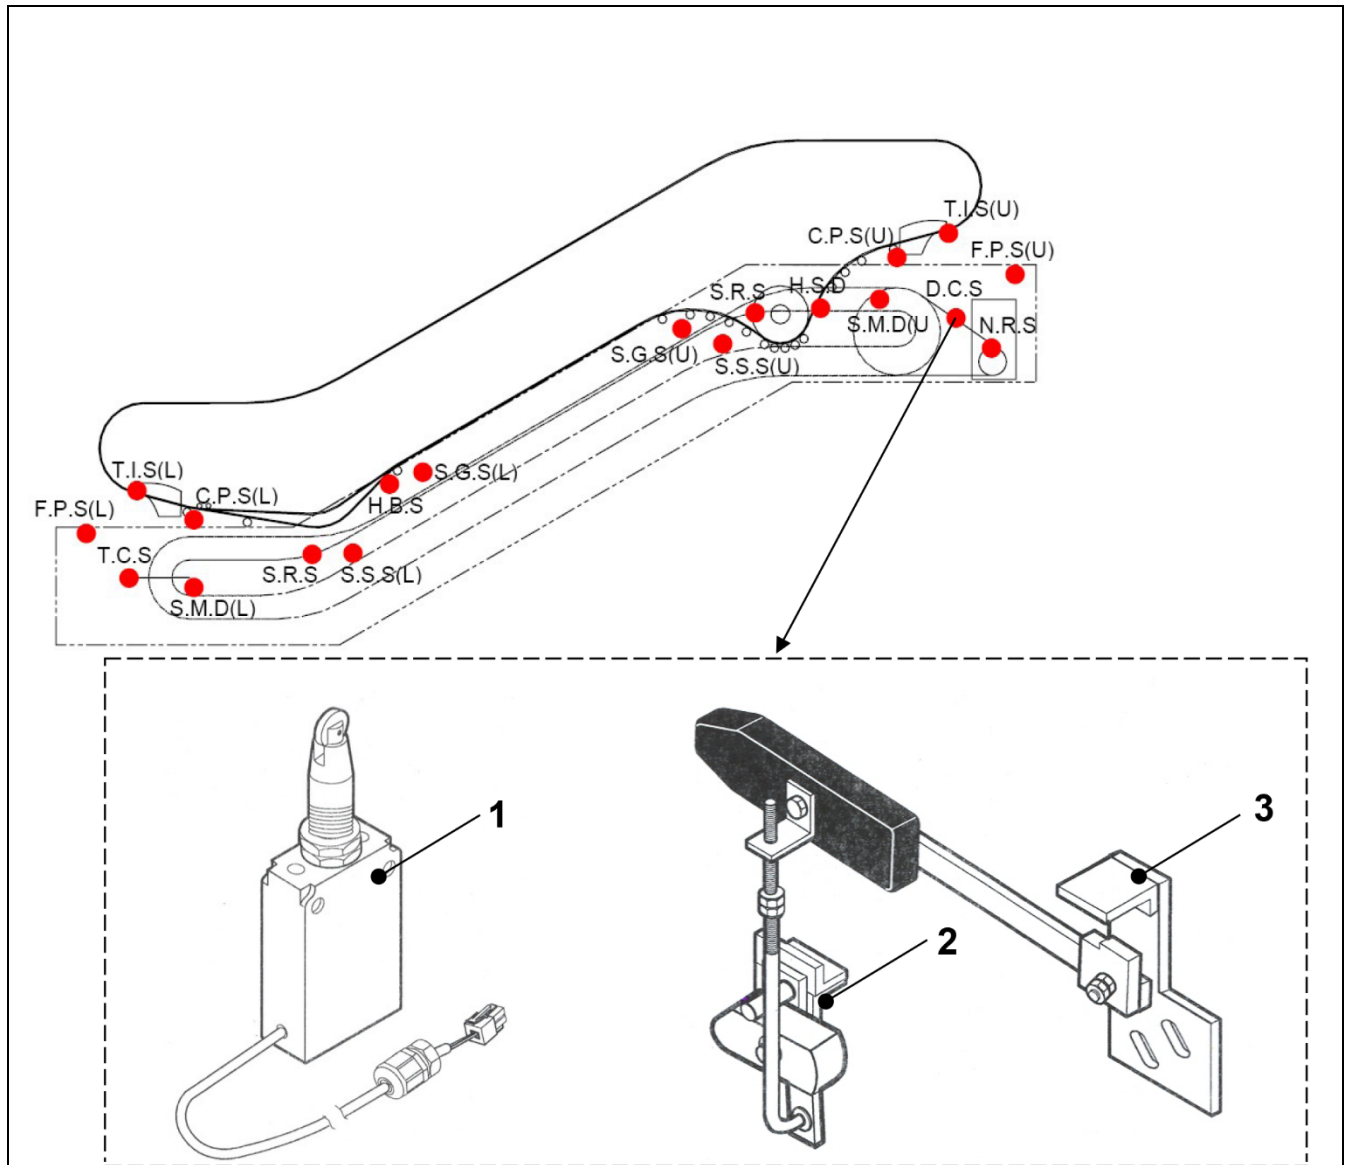

# OCE521 Escalator Safety Switch Part

50-ASA01C598

W/O VINTAGE		
REF. No.	PART No.	DESCRIPTION
1	ASA01C592E	Cps Switch, Lower Left, Horizontal
	ASA01C592F	Cps Switch, Lower Right, Horizontal
	ASA01C592G	Cps Switch, Upper Right, Horizontal
	ASA01C592H	Cps Switch, Upper Left, Horizontal
2	ASA00D603C	Cps Switch

**OCE521 Escalator  
Safety Switch Part**

<b>W/O VINTAGE</b>		
<b>REF. No.</b>	<b>PART No.</b>	<b>DESCRIPTION</b>
1	ASA01C592J	Cps Switch, Lower Left, Vertical
	ASA01C592K	Cps Switch, Lower Right, Vertical
	ASA01C592L	Cps Switch, Upper Right, Vertical
	ASA01C592M	Cps Switch, Upper Left, Vertical
2	4L09989A	Cps Switch

# OCE521 Escalator Safety Switch Part

50-ASA01C598

REF. No.	W/O VINTAGE PART No.	DESCRIPTION
1	ASA01C596B	DCS Switch
2	ASA00B827B	DCS Unit A
3	ASA00B826A	DCS Unit B

**OCE521 Escalator  
Safety Switch Part**