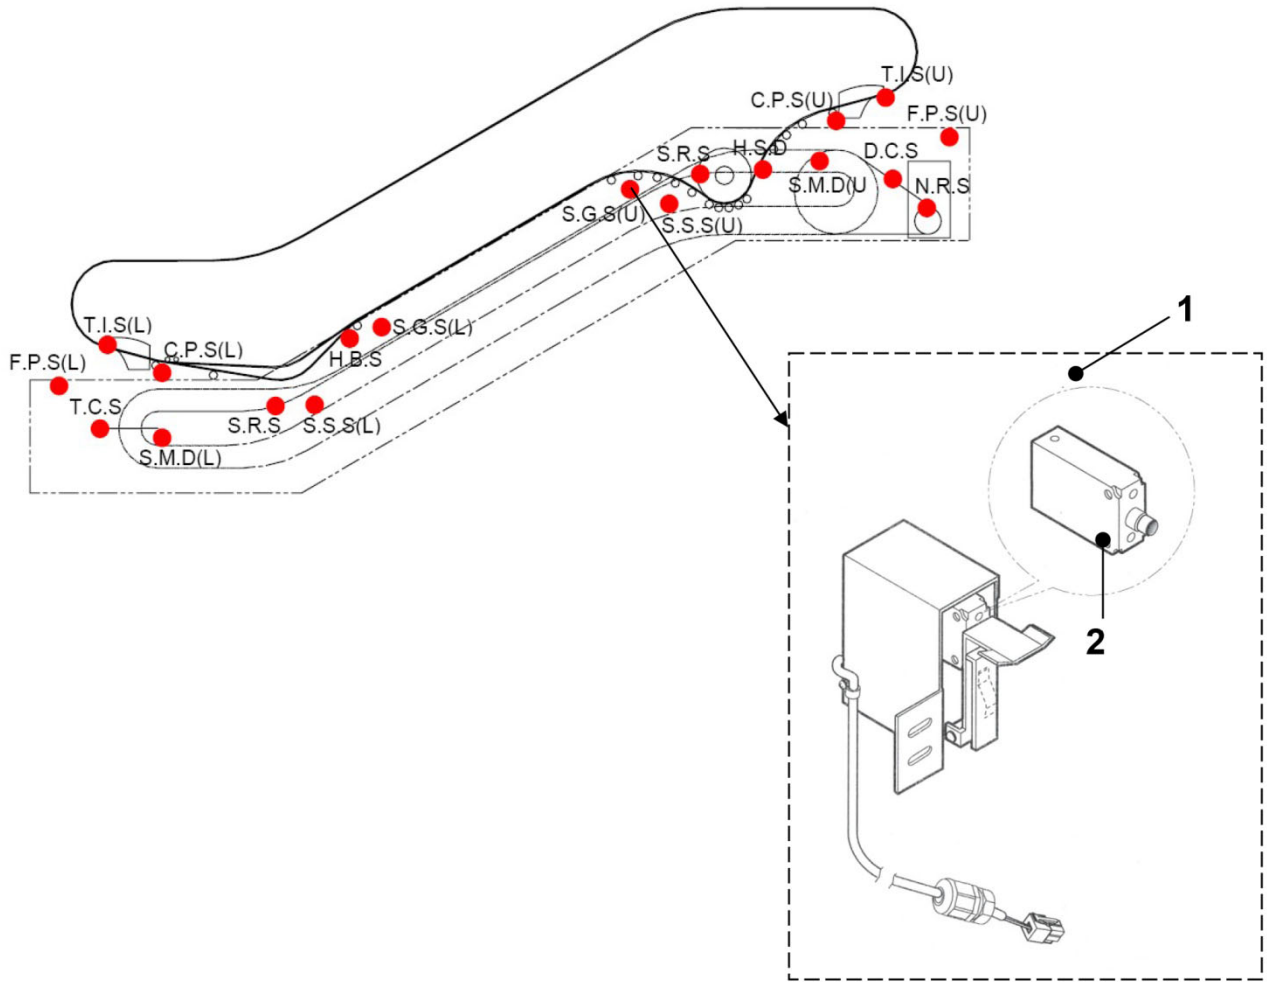

# OCE521 Escalator Safety Switch Part

50-ASA01C598

W/O VINTAGE		
REF. No.	PART No.	DESCRIPTION
1	ASA00B747C	SSS Switch, Upper Part, 48" Type
	ASA00B747D	SSS Switch, Upper Part, 32" Type
2	ASA00D602C	SSS Switch, Upper
3	ASA00B746C	SSS Switch, Lower Part, 48" Type
	ASA00B746D	SSS Switch, Lower Part, 32" Type
4	4L09989A	SSS Switch, Lower

**OCE521 Escalator  
Safety Switch Part**

<b>W/O VINTAGE</b>		
<b>REF. No.</b>	<b>PART No.</b>	<b>DESCRIPTION</b>
1	ASA03C346A ASA03C346C	SGS(U) Switch, Upper Left
	ASA03C346B ASA03C346D	SGS(U) Switch, Upper Right
2	4L09989A	SGS(U) Switch

# OCE521 Escalator Safety Switch Part

50-ASA01C598

W/O VINTAGE		
REF. No.	PART No.	DESCRIPTION
1	ASA03C345A ASA03C345C	SGS(L) Switch, Lower Left
	ASA03C345B ASA03C345D	SGS(L) Switch, Lower Right
2	4L09989A	SGS(L) Switch

**OCE521 Escalator  
Safety Switch Part**

	<b>W/O VINTAGE</b>	
<b>REF. No.</b>	<b>PART No.</b>	<b>DESCRIPTION</b>
1	ASA01C608C	SRS(U) Switch, Upper Left
	ASA01C608D	SRS(U) Switch, Upper Right
2	ASA00D603C	SRS Switch