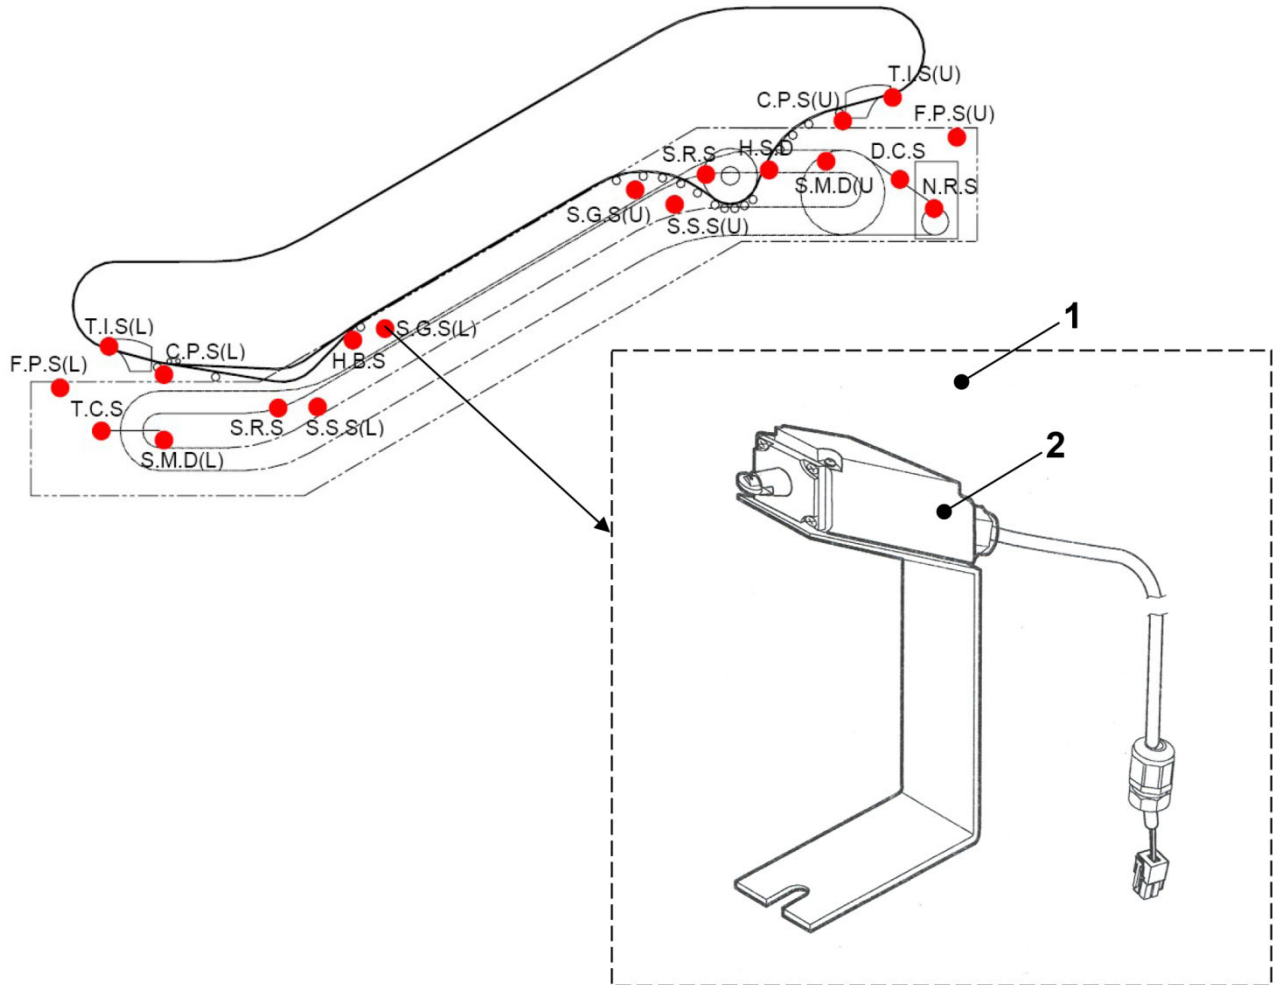

# OCE521 Escalator Safety Switch Part

50-ASA01C598

W/O VINTAGE		
REF. No.	PART No.	DESCRIPTION
1	ASA00B747C	SSS Switch, Upper Part, 48" Type
	ASA00B747D	SSS Switch, Upper Part, 32" Type
2	ASA00D602C	SSS Switch, Upper
3	ASA00B746C	SSS Switch, Lower Part, 48" Type
	ASA00B746D	SSS Switch, Lower Part, 32" Type
4	4L09989A	SSS Switch, Lower

**OCE521 Escalator  
Safety Switch Part**

<b>W/O VINTAGE</b>		
<b>REF. No.</b>	<b>PART No.</b>	<b>DESCRIPTION</b>
1	ASA03C346A ASA03C346C	SGS(U) Switch, Upper Left
	ASA03C346B ASA03C346D	SGS(U) Switch, Upper Right
2	4L09989A	SGS(U) Switch

# OCE521 Escalator Safety Switch Part

50-ASA01C598

W/O VINTAGE		
REF. No.	PART No.	DESCRIPTION
1	ASA03C345A ASA03C345C	SGS(L) Switch, Lower Left
	ASA03C345B ASA03C345D	SGS(L) Switch, Lower Right
2	4L09989A	SGS(L) Switch

**OCE521 Escalator  
Safety Switch Part**

	<b>W/O VINTAGE</b>	
<b>REF. No.</b>	<b>PART No.</b>	<b>DESCRIPTION</b>
1	ASA01C608C	SRS(U) Switch, Upper Left
	ASA01C608D	SRS(U) Switch, Upper Right
2	ASA00D603C	SRS Switch