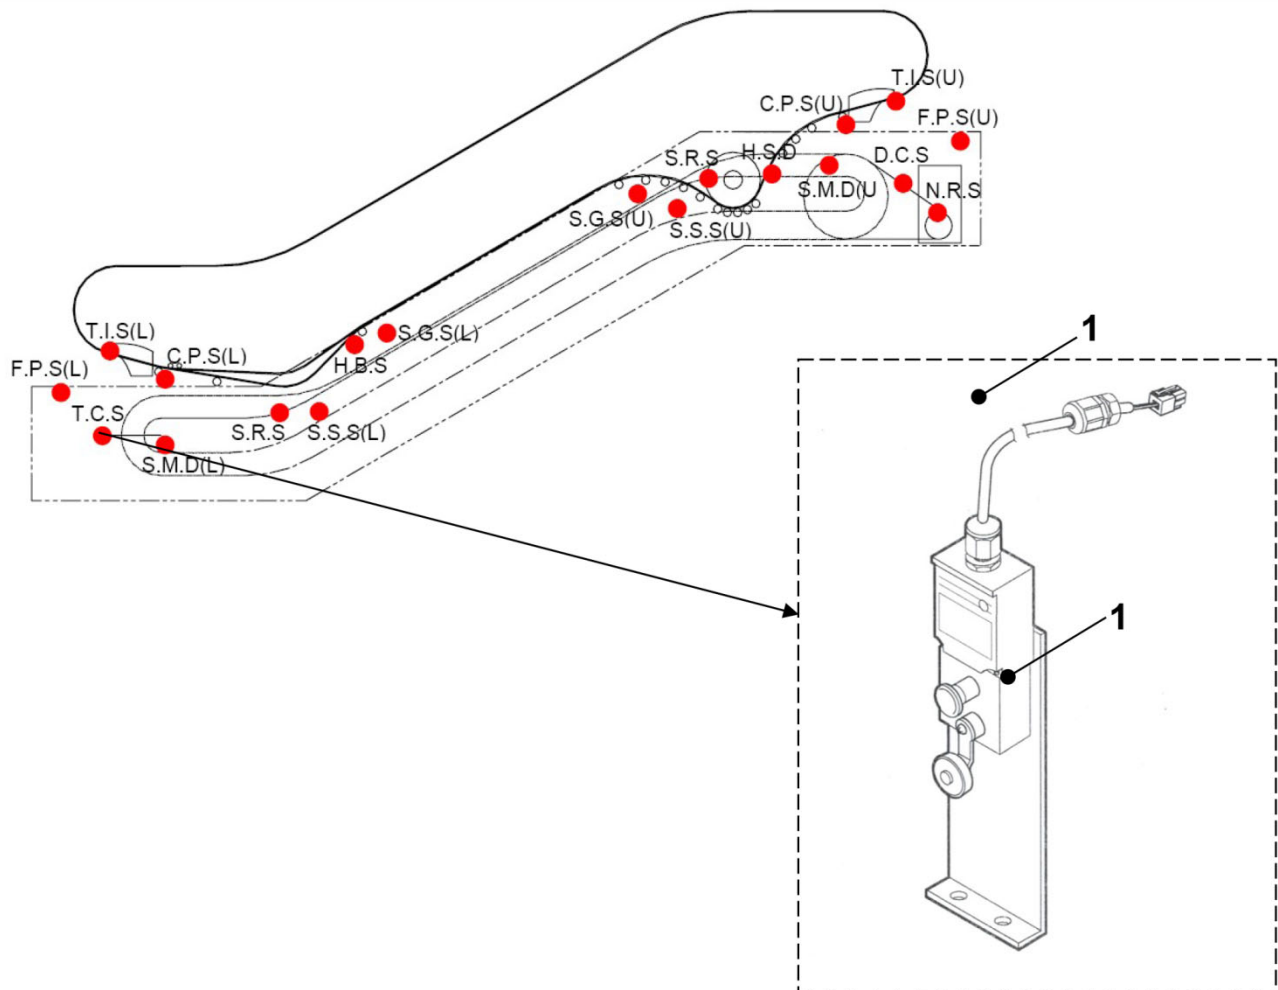

OCE521 Escalator Safety Switch Part

50-ASA01C598

W/O VINTAGE		
REF. No.	PART No.	DESCRIPTION
1	ASA01C594C	TCS Switch, Lower Left
	ASA01C594D	TCS Switch, Lower Right
2	ASU00D066B	TCS Switch