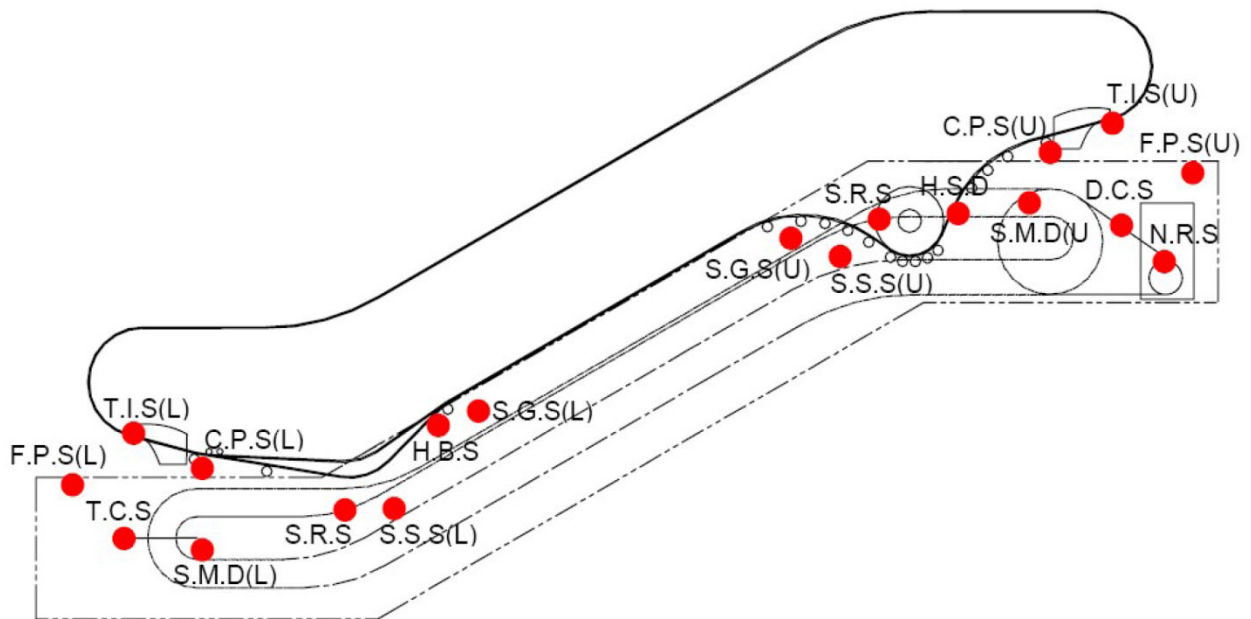

OCE521 Escalator Safety Switch Part

Spare Parts Leaflet

50-ASA01C598

January 6, 2021 / Page 1 of 13

OTIS

This document does not contain any technical data subject to EAR or ITAR

SERVICE ENGINEERING
Otis Elevator Company
Bloomfield, Connecticut USA

Unpublished Work—© Otis Elevator Co.; 2021