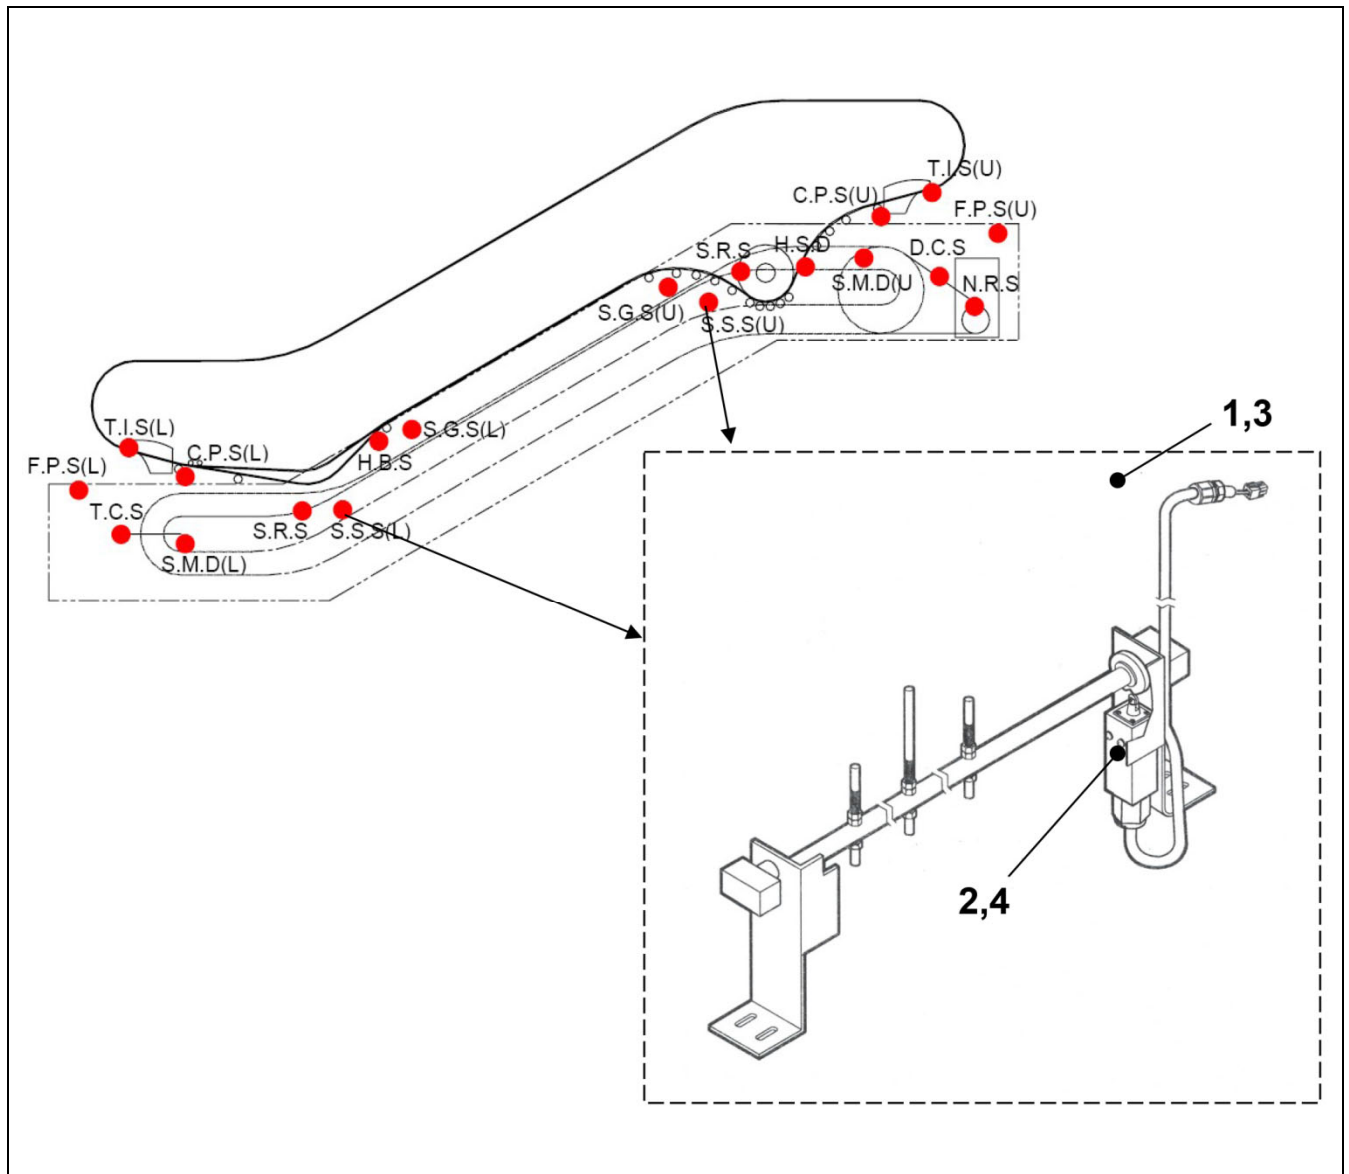

# OCE521 Escalator Safety Switch Part

50-ASA01C598

W/O VINTAGE		
REF. No.	PART No.	DESCRIPTION
1	ASA01C592E	Cps Switch, Lower Left, Horizontal
	ASA01C592F	Cps Switch, Lower Right, Horizontal
	ASA01C592G	Cps Switch, Upper Right, Horizontal
	ASA01C592H	Cps Switch, Upper Left, Horizontal
2	ASA00D603C	Cps Switch

**OCE521 Escalator  
Safety Switch Part**

<b>W/O VINTAGE</b>		
<b>REF. No.</b>	<b>PART No.</b>	<b>DESCRIPTION</b>
1	ASA01C592J	Cps Switch, Lower Left, Vertical
	ASA01C592K	Cps Switch, Lower Right, Vertical
	ASA01C592L	Cps Switch, Upper Right, Vertical
	ASA01C592M	Cps Switch, Upper Left, Vertical
2	4L09989A	Cps Switch

# OCE521 Escalator Safety Switch Part

50-ASA01C598

REF. No.	W/O VINTAGE PART No.	DESCRIPTION
1	ASA01C596B	DCS Switch
2	ASA00B827B	DCS Unit A
3	ASA00B826A	DCS Unit B

**OCE521 Escalator  
Safety Switch Part**

# OCE521 Escalator Safety Switch Part

50-ASA01C598

W/O VINTAGE		
REF. No.	PART No.	DESCRIPTION
1	ASA00B747C	SSS Switch, Upper Part, 48" Type
	ASA00B747D	SSS Switch, Upper Part, 32" Type
2	ASA00D602C	SSS Switch, Upper
3	ASA00B746C	SSS Switch, Lower Part, 48" Type
	ASA00B746D	SSS Switch, Lower Part, 32" Type
4	4L09989A	SSS Switch, Lower