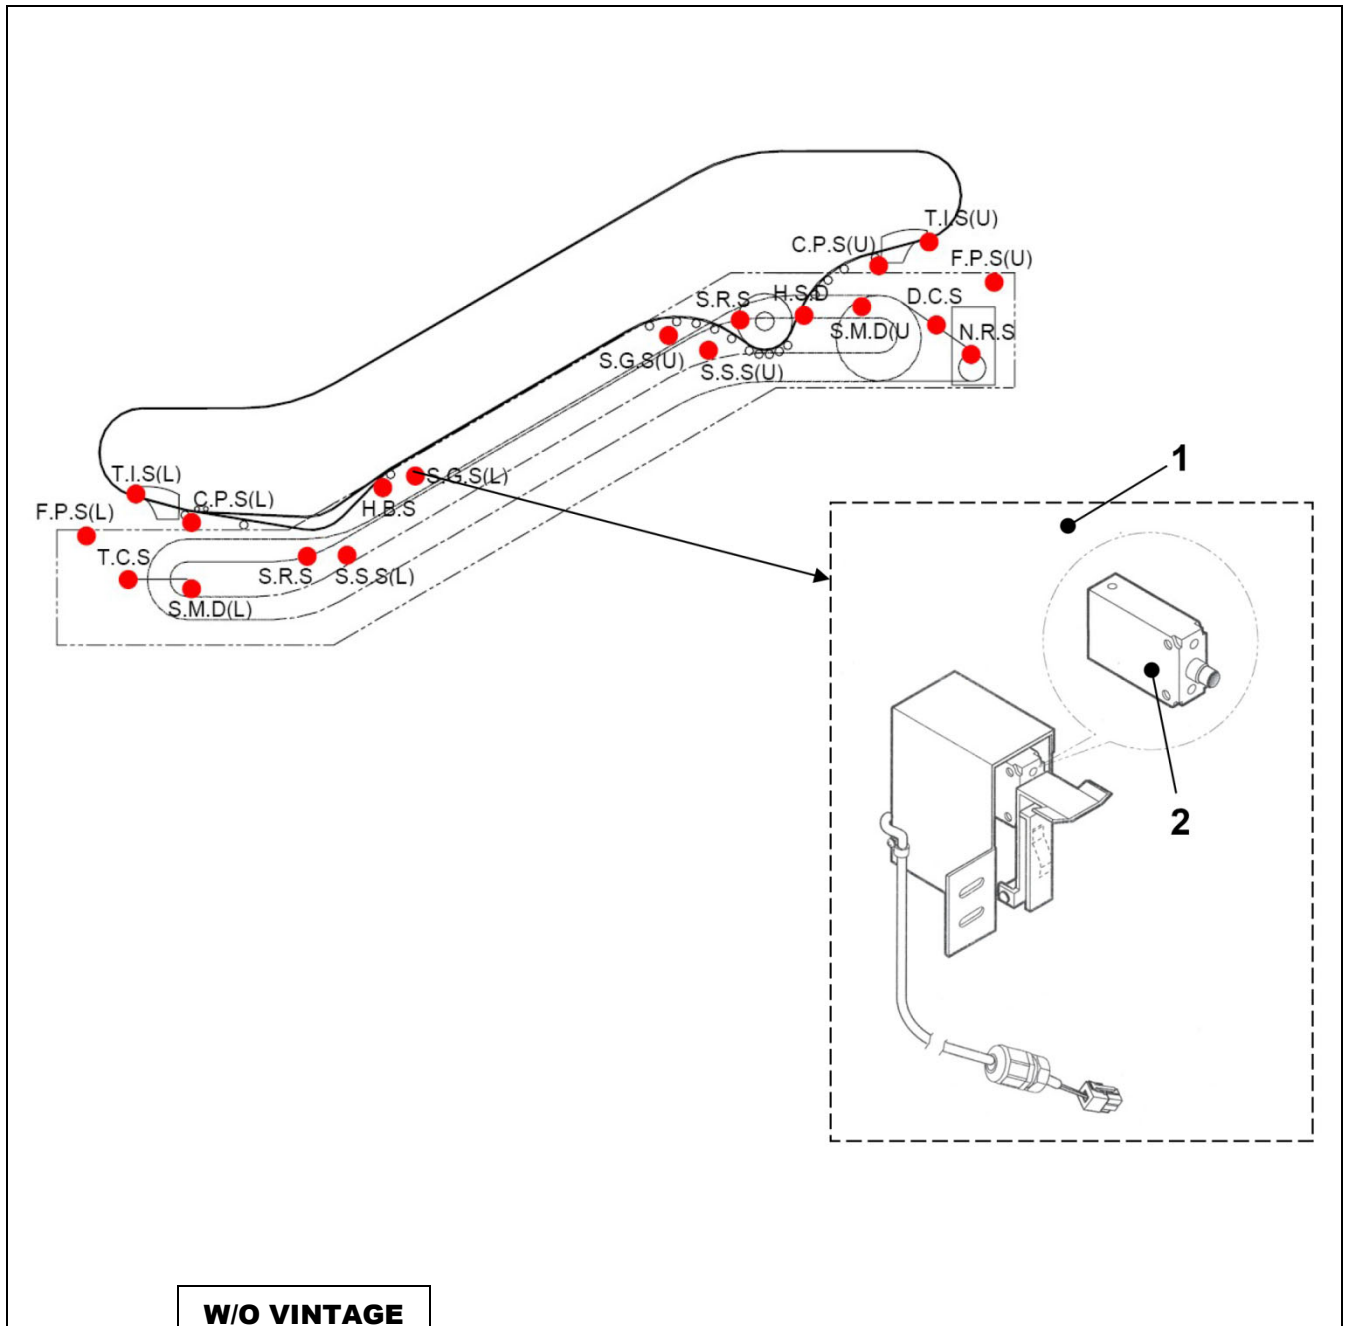

OCE521 Escalator Safety Switch Part

50-ASA01C598

W/O VINTAGE		
REF. No.	PART No.	DESCRIPTION
1	ASA01C607C	SRS(L) Switch, Lower Left
	ASA01C607D	SRS(L) Switch, Lower Right
	ASA00D603C	SRS Switch