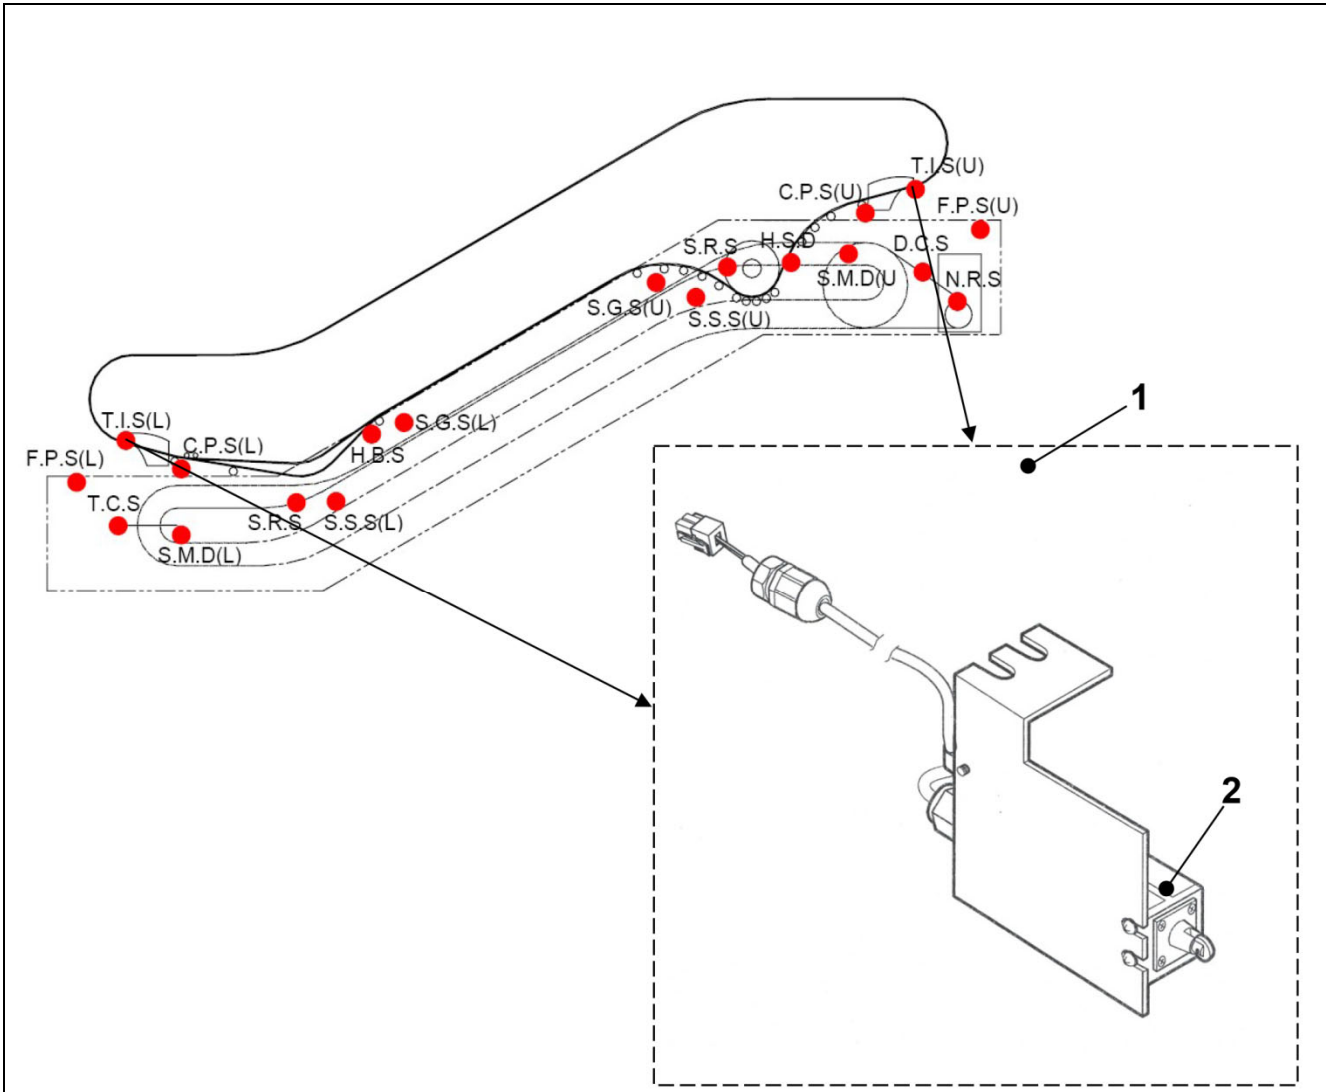

# OCE521 Escalator Safety Switch Part

50-ASA01C598

W/O VINTAGE		
REF. No.	PART No.	DESCRIPTION
1	ASA03C345A ASA03C345C	SGS(L) Switch, Lower Left
	ASA03C345B ASA03C345D	SGS(L) Switch, Lower Right
2	4L09989A	SGS(L) Switch

**OCE521 Escalator  
Safety Switch Part**

	<b>W/O VINTAGE</b>	
<b>REF. No.</b>	<b>PART No.</b>	<b>DESCRIPTION</b>
1	ASA01C608C	SRS(U) Switch, Upper Left
	ASA01C608D	SRS(U) Switch, Upper Right
2	ASA00D603C	SRS Switch

# OCE521 Escalator Safety Switch Part

50-ASA01C598

W/O VINTAGE		
REF. No.	PART No.	DESCRIPTION
1	ASA01C607C	SRS(L) Switch, Lower Left
	ASA01C607D	SRS(L) Switch, Lower Right
	ASA00D603C	SRS Switch

**OCE521 Escalator  
Safety Switch Part**

W/O VINTAGE		
REF. No.	PART No.	DESCRIPTION
1	ASA01C590E	TIS Switch, Lower Left
	ASA01C590F	TIS Switch, Lower Right
	ASA01C590G	TIS Switch, Upper Right
	ASA01C590H	TIS Switch, Upper Left
2	4L09989A	TIS Switch