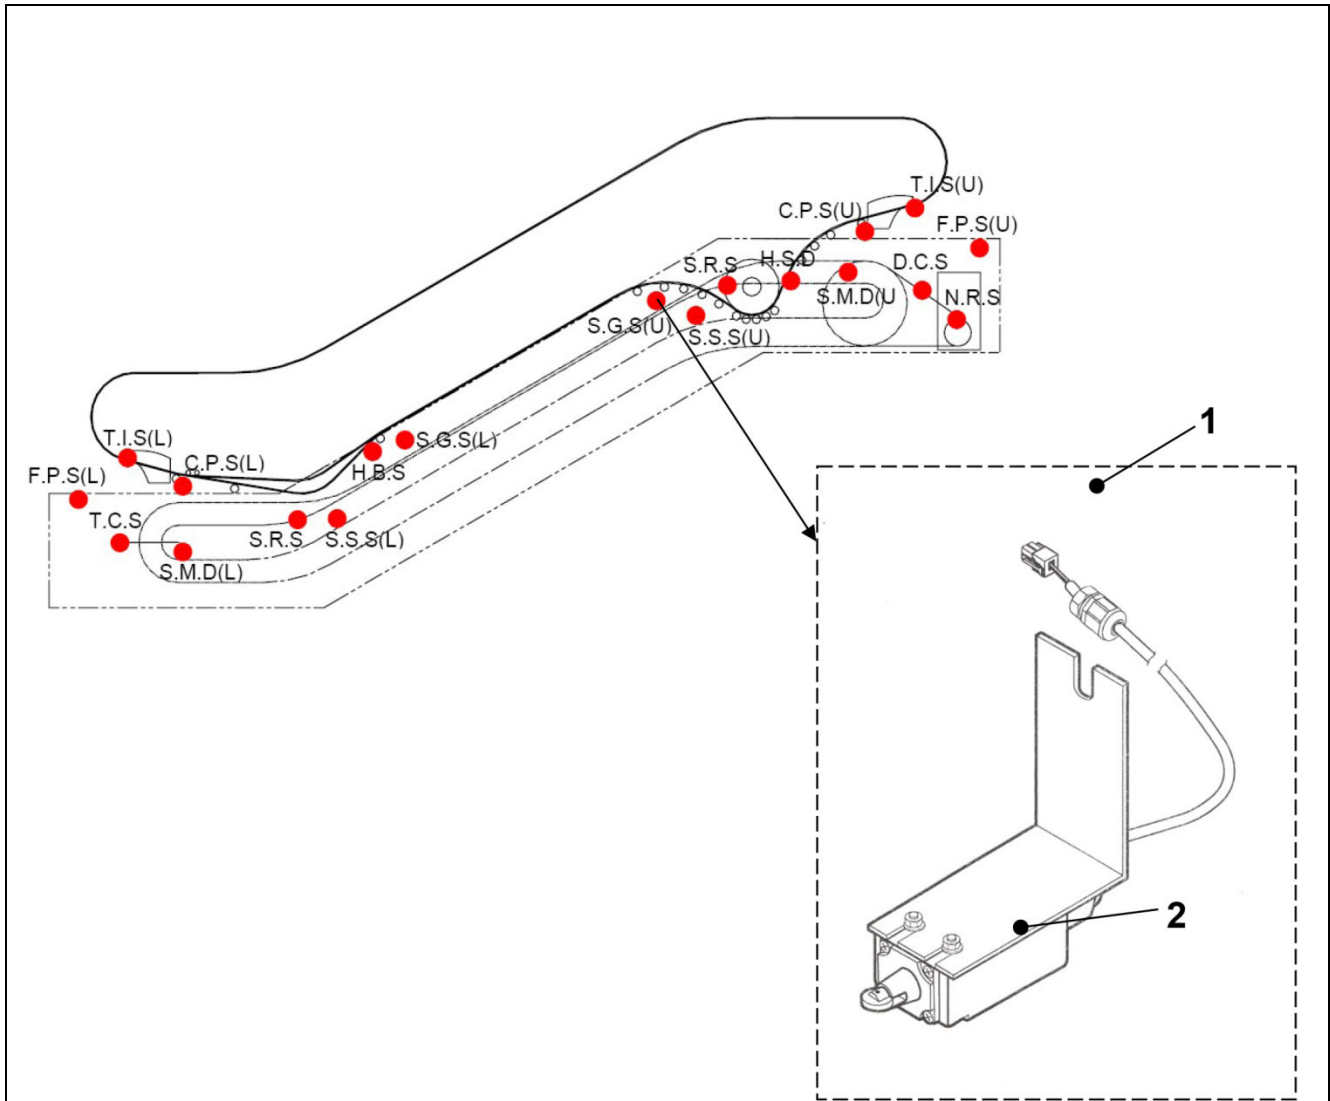

**OCE521 Escalator
Safety Switch Part**

W/O VINTAGE		
REF. No.	PART No.	DESCRIPTION
1	ASA03C346A ASA03C346C	SGS(U) Switch, Upper Left
	ASA03C346B ASA03C346D	SGS(U) Switch, Upper Right
2	4L09989A	SGS(U) Switch