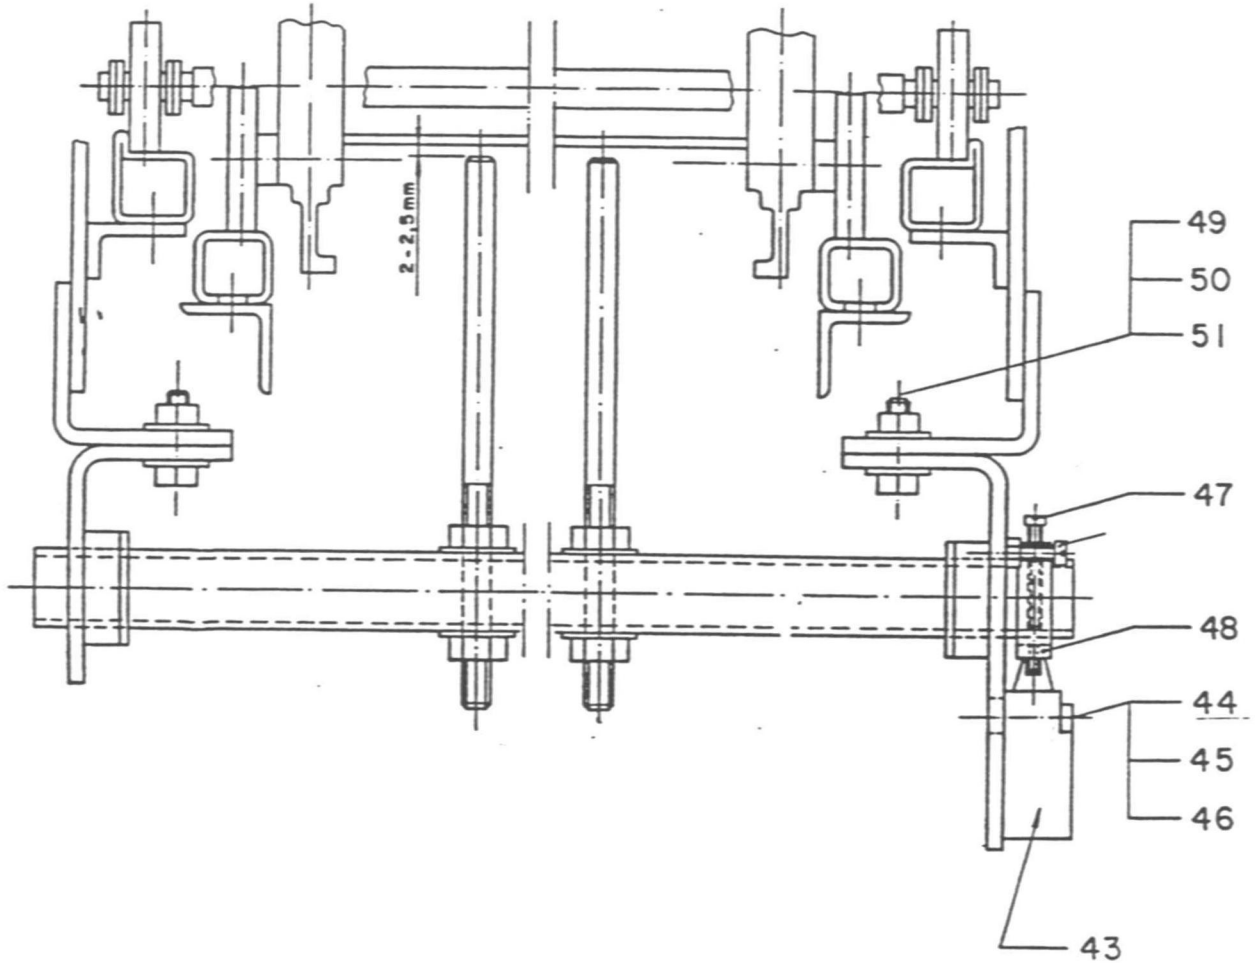

OTIS

PARTS LEAFLET

PART NO.

50-BAA26220AW

SAO BERNARDO DO CAMPO
ENGINEERING DEPARTMENT

SEGURANÇAS - K2/K3 - 30 - NAO
(SAFETIES DEVICE - K2/K3 - 30 - NAO)

PAGE

1/2

DATE

94/06/10

SEGURANCA PARA DEGRAU EM NIVEL (STEP LEVEL DEVICE)
PATAMAR SUPERIOR (UPPER LANDING)
SL2

REVISION

PREVIOUS DATE :

OTIS

PARTS LEAFLET

PART NO.