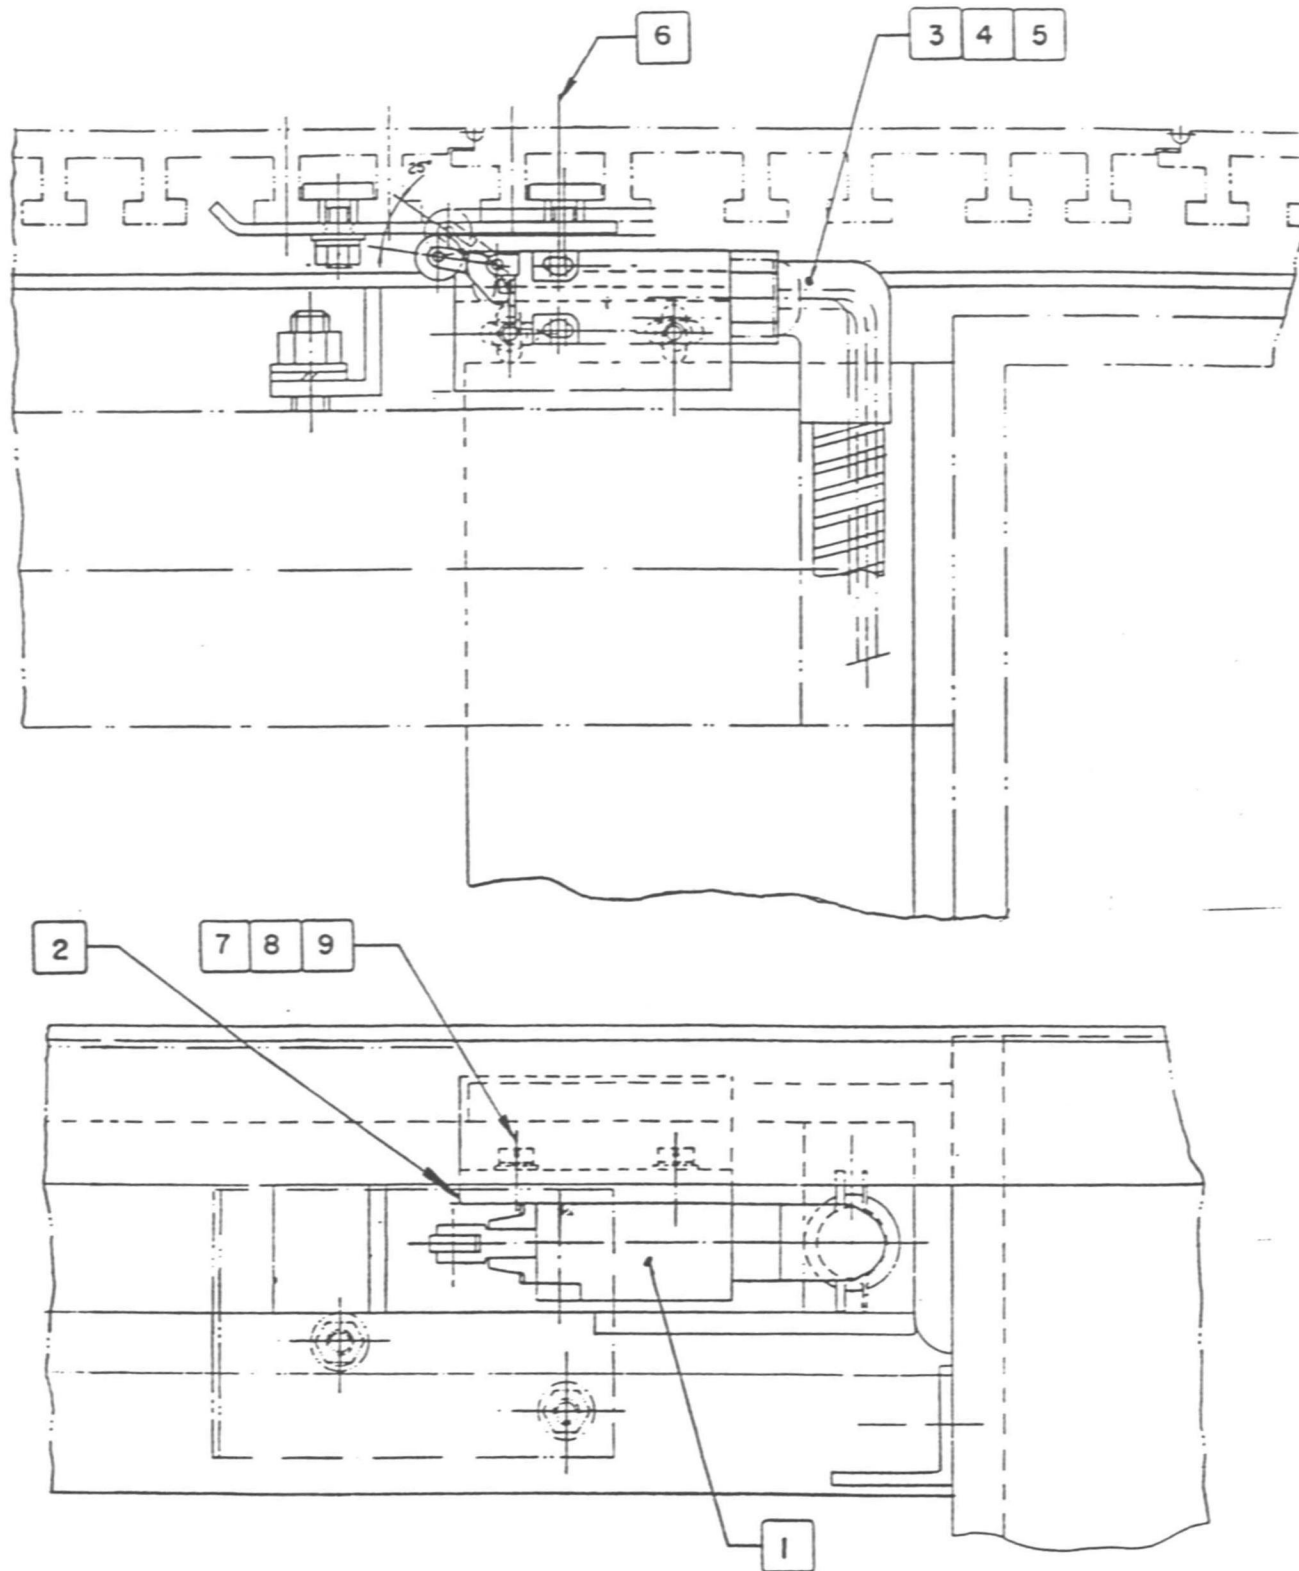

OTIS

PARTS LEAFLET

SÃO BERNARDO DO CAMPO  
ENGINEERING DEPARTMENT

SEGURANÇAS - K2/K3 - 30 - NAO  
( SAFETIES DEVICE - K2/K3 - 30 - NAO )

PART No. 50 - BAA2622000

PAGE 1/2

DATE 94/08/09

ORIGINAL

REVISION

PREVIOUS DATE:

OTIS

SAO BERNARDO DO CAMPO  
ENGINEERING DEPARTMENT

PARTS LEAFLET

SEGURANCAS - K2/K3 - 30 - NAO  
( SAFETIES DEVICE - K2/K3 - 30 - NAO )

PART No. 50 - BAA26220BB  
PAGE 2/2  
DATE 94/08/09

REF. ITEM	QTY QTD	DESCRIPTION DESCRICAO	PART No.	
			PARTE BAA26220BB1 EUA	PARTE BAA26220BB2 CANADA
1	1	SWITCH INTERRUPTOR	BAA177G3	
2	1	BRACKET SUPORTE	BAA386LZ	
3	1	CORD CONNECTOR PRENSA CABO	BAA440N10	—
4	1	ADAPTER ADAPTADOR	—	BAA440L1
5	1	CURVE CONNECTOR CONECTOR CURVO	—	BAA440K2
6	2	SCREW M4x30 PFLC	40CH220070	
7	2	SCREW M6x10 PFLC	40CH182500	
8	2	WASHER A6,4 AR FE PAR	03PB181400	
9	2	WASHER B6 AR FE PRS	03PG180800	