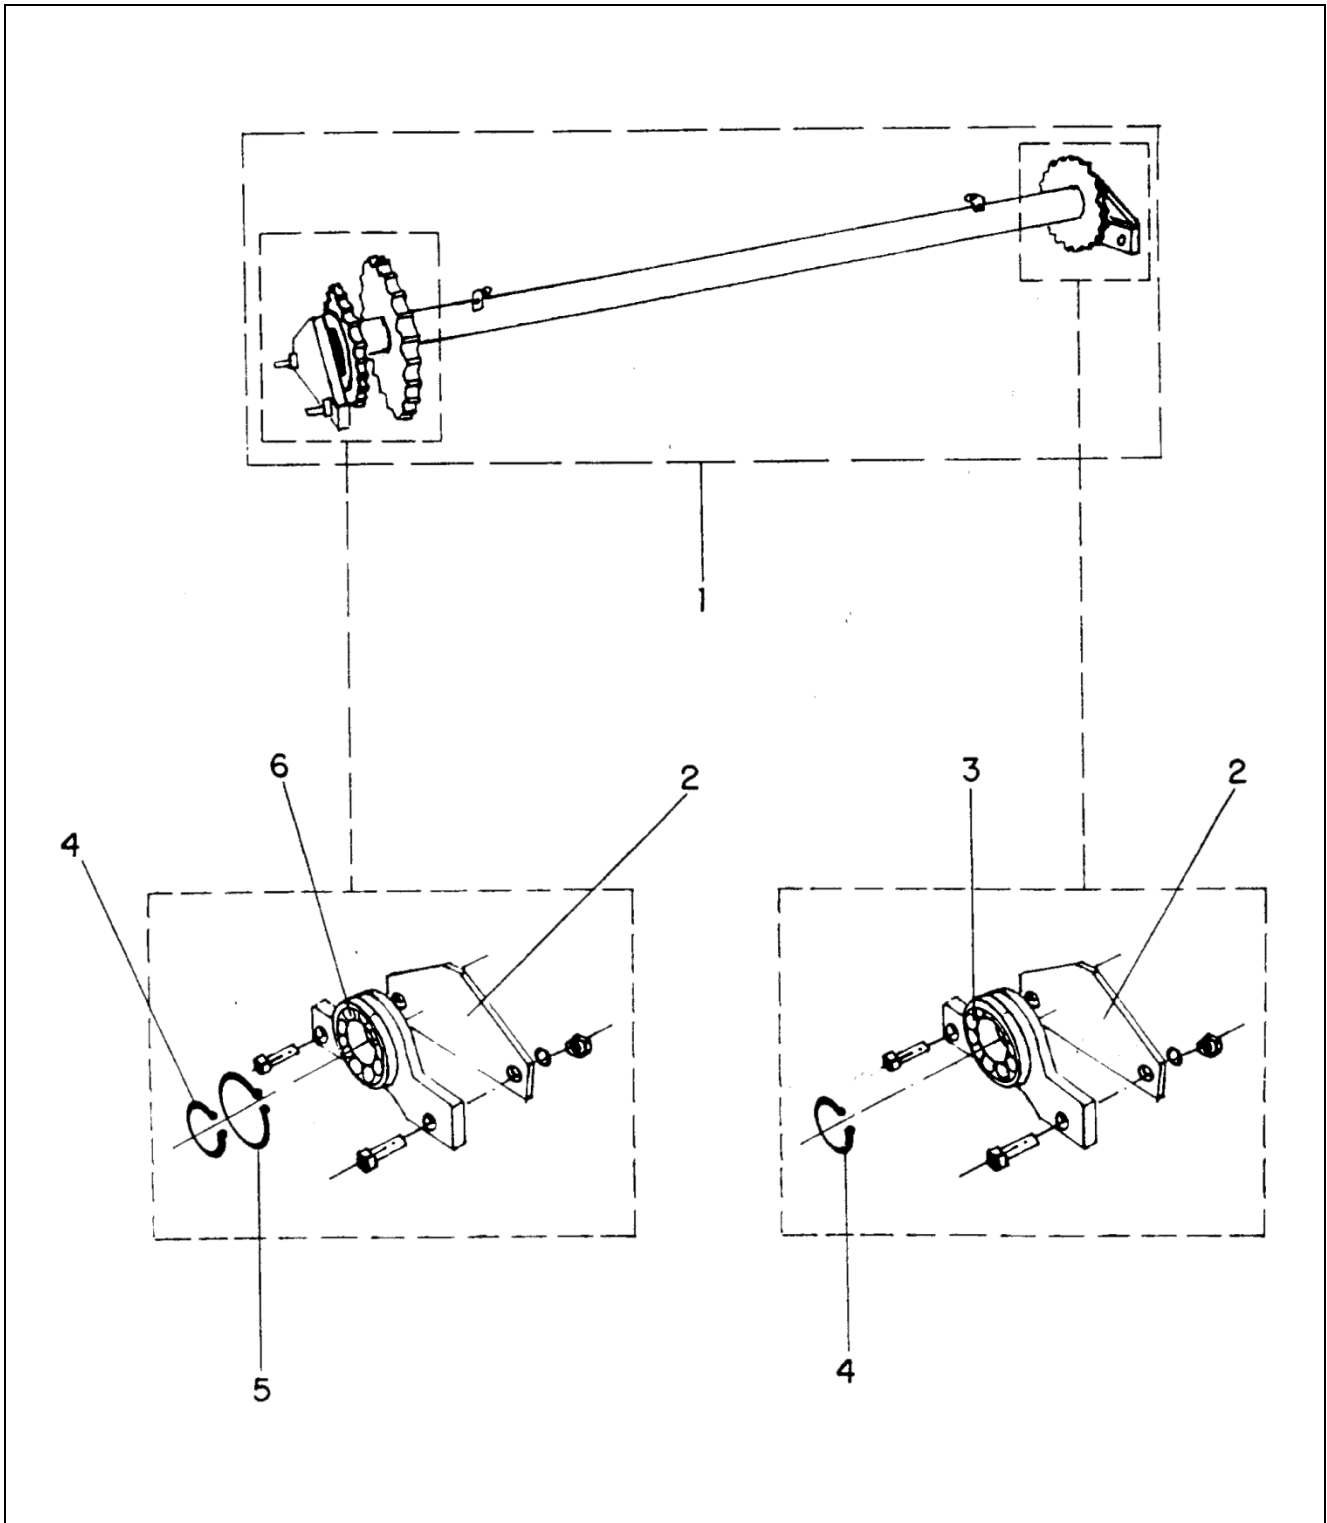

Countershaft
UBSL 600/1000

Spare Parts Leaflet

50-BY9701GK

July 1993 / Page 1 of 3

OTIS

Countershaft

50-BY9701GK

REF. No.	PART No.	DESCRIPTION
1	BY9701GK1	Countershaft, Complete, Type 600
	BY9701GK4	Countershaft, Complete, Type 1000
2	GO273DJ1	Plate
3	DIN630 1206	Bearing Ball, DIN 630
4	DIN471	Joint Ring 30 x 1.5
5	DIN472 62 x 2	Joint Ring 62 x 2
6	22206	Bearing Roller DIN635