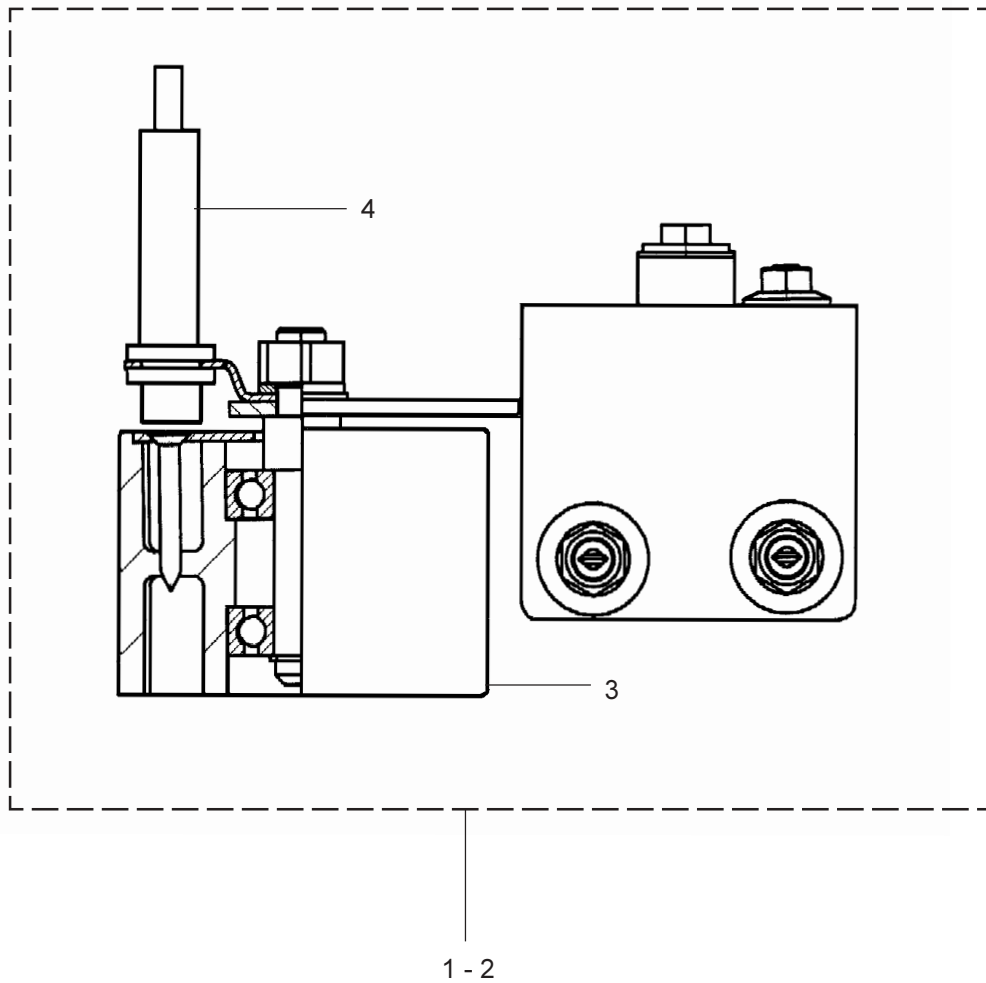

Code: **NAA**

GAA26220BT		
REF.NO.	PART OR M.L.	DESCRIPTION
1	GAA26220BT1	Speed monitoring device
2	GAA26220BT2	Speed monitoring device
3	GAA456DK1	Roller
4	GAA608A2	Inductive proximity sensor (M12)