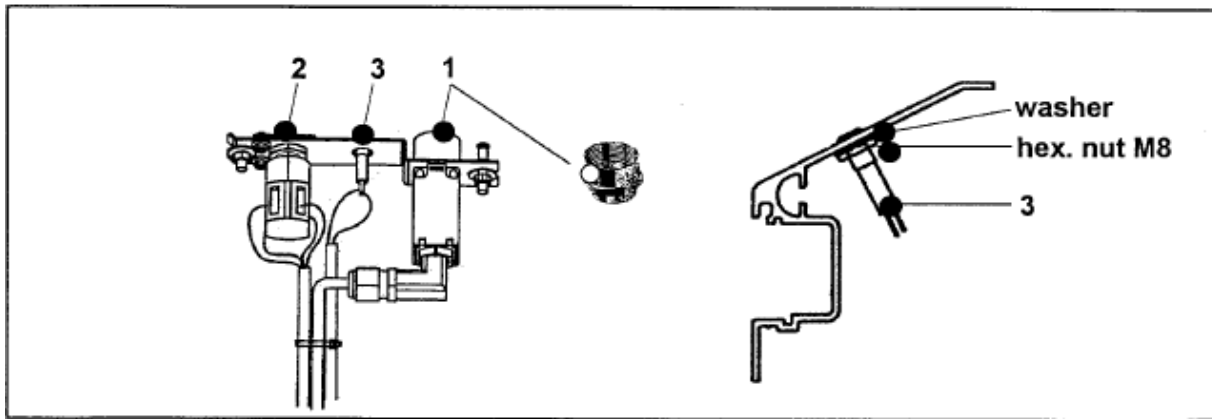

Escalator 506 NCE
Control Device

Spare Parts Leaflet

50-G..27078B

November 2001 / Page 1 of 2

OTIS

REF. No.	PART No.	DESCRIPTION
1	VINTAGE	
	GAA177HS1	
	GBA177HS1	Emergency stop
	GAA381A3	Cable gland (M20x1,5 !)
	GAA381H1	Adapter (PG11-M20x1,5)
2	GAA177HR1	Switch, key operated
3	GAA417BP1	Indication LED
4	GAA26220AM500	Key – S00 V7507EG0050