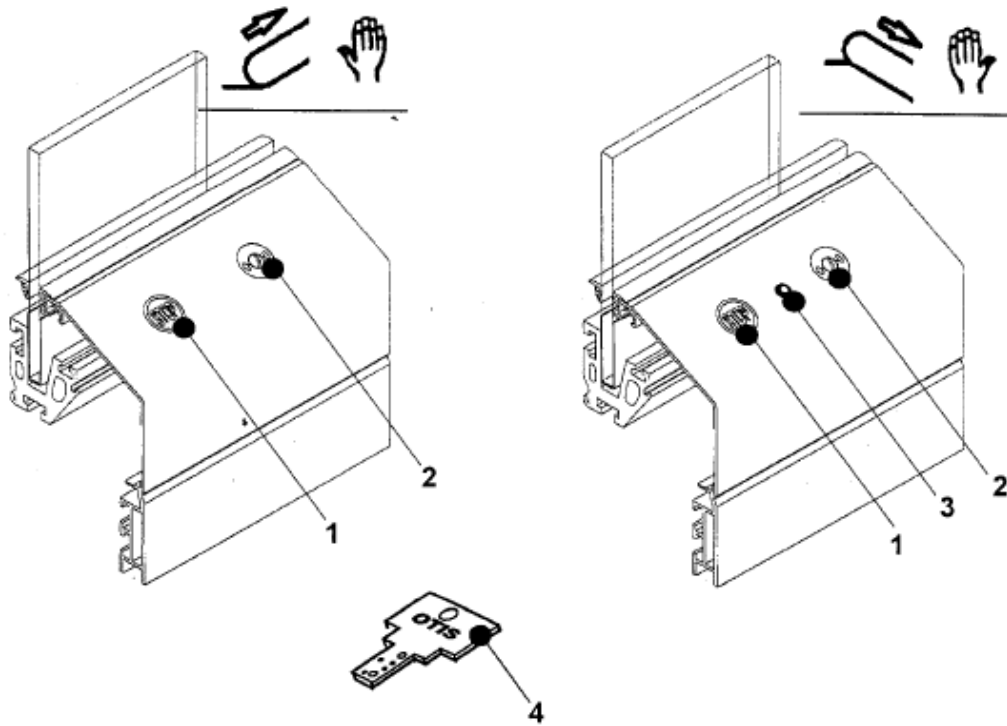

Escalator 506 NCE
Control Device

Spare Parts Leaflet

50-G..27078B

November 2001 / Page 1 of 2

OTIS

REF. No.	PART No.	DESCRIPTION
1	VINTAGE	
	GAA177HS1	
	GBA177HS1	Emergency stop
	GAA381A3	Cable gland (M20x1,5 !)
	GAA381H1	Adapter (PG11-M20x1,5)
2	GAA177HR1	Switch, key operated
3	GAA417BP1	Indication LED
4	GAA26220AM500	Key – S00 V7507EG0050