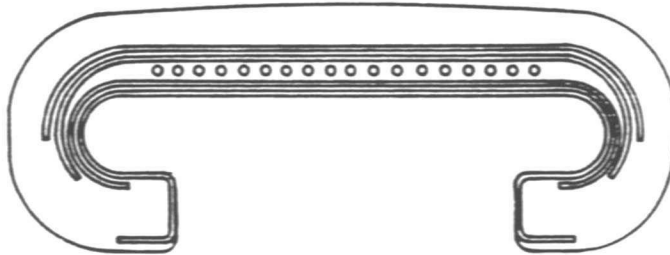

PARTS LEAFLET

CORRIMAO
(HANDRAIL)
UBSL 600/1000

50-YYGO 50 AEX

PAGE : 1 / 2

DATA / DATE

MARCO 1994 / MARCH 1994

OTIS

OTIS

PARTS LEAFLET

50-YYGO50AEX

SAO BERNARDO DO CAMPO
ENGINEERING DEPARTMENT

CORRIMAO
(HANDRAIL)

PAGE 2/2
DATE 94/03/03

YYGO 50 AEX

r REVISION

DATED : ___ / ___ / ___