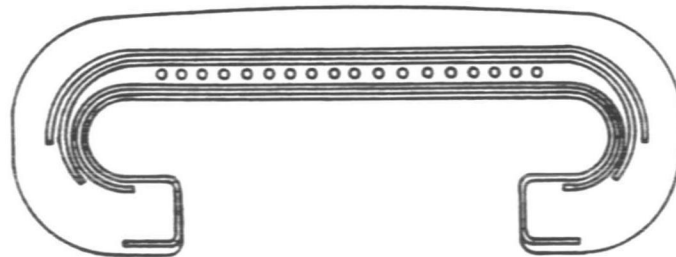

PARTS LEAFLET

CORRIMAO
(HANDRAIL)
UBSL 600/1000

50-YYGO 50 AEX

PAGE : 1 / 2

DATA / DATE

MARCO 1994 / MARCH 1994

OTIS

OTIS

PARTS LEAFLET

50-YYGO50AEX

SAO BERNARDO DO CAMPO
ENGINEERING DEPARTMENT

CORRIMAO
(HANDRAIL)

PAGE 2/2
DATE 94/03/03

YYGO 50 AEX

r REVISION

DATED : ___ / ___ / ___