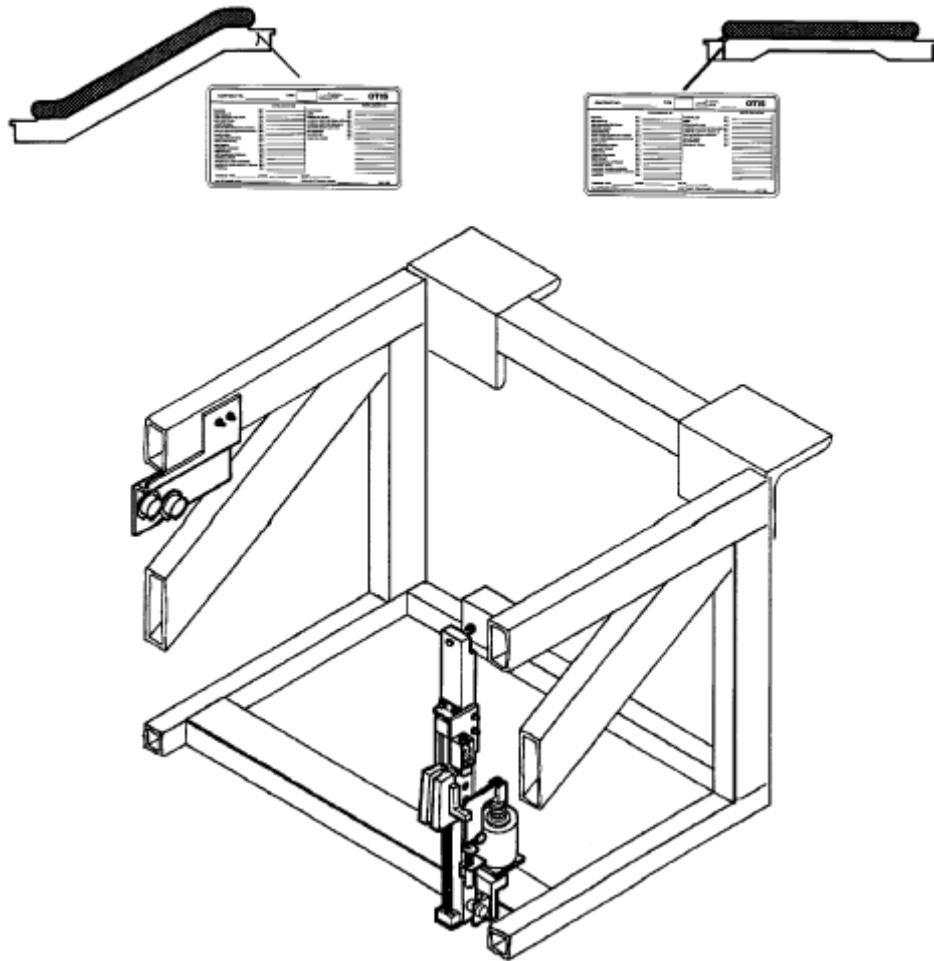

Escalator 506 Auxiliary Brake  
Trav-O-Lator 606 Auxiliary  
Brake

Spare Parts Leaflet

51-G..26231J

November 2001 / Page 1 of 3

**OTIS**

51-GAA26231J

# Escalator 506 Auxiliary Brake Trav-O-Lator 606 Auxiliary Brake

REF. No.	PART No.	DESCRIPTION
1	GOA9703AS4	Auxiliary brake 230 volt AC
2	GOA9703AS5	Auxiliary brake 48 volt AC
3	GOA9703AS6	Auxiliary brake 24 volt AC
4	GOA9703AS8	Auxiliary brake 120 volt AC

Escalator 506 Auxiliary Brake  
 Trav-O-Lator 606 Auxiliary Brake

51-GAA26231J

GAA26231J			
VINTAGE G.01 - G.02			
REF. No.	PART No.	DESCRIPTION	
5	GO177AY1	Electronic limit switch	
6	GOA9703AX4	Auxiliary brake  230 Volt	
7	GOA9703AX5	Auxiliary brake  48 Volt	
8	GOA9703AX6	Auxiliary brake  24 Volt	
9	GOA9703AX9	Auxiliary brake  120 Volt	
10	GO177AM3		
	GOA177AM3	Switch	
	GO381H1	Adapter (PG11-M20x1,5)	
11	GO2215J5	Lever & 	
12	GO90BD5	Spring	
13	GO330AD4	GOA330AD1	Brake magnet 230 Volt
14	GO330AD3	GOA330AD3	Brake magnet 48 Volt
15	GO330AD4	GOA330AD4	Brake magnet 24 Volt
16	GO330AD6	GOA330AD2	Brake magnet 120 Volt
17	GO90BH2	Spring	
18	GO2215J6	Angle & 	
19	GOA415F3	Shoe	
20	GO2215J3	Guide & 