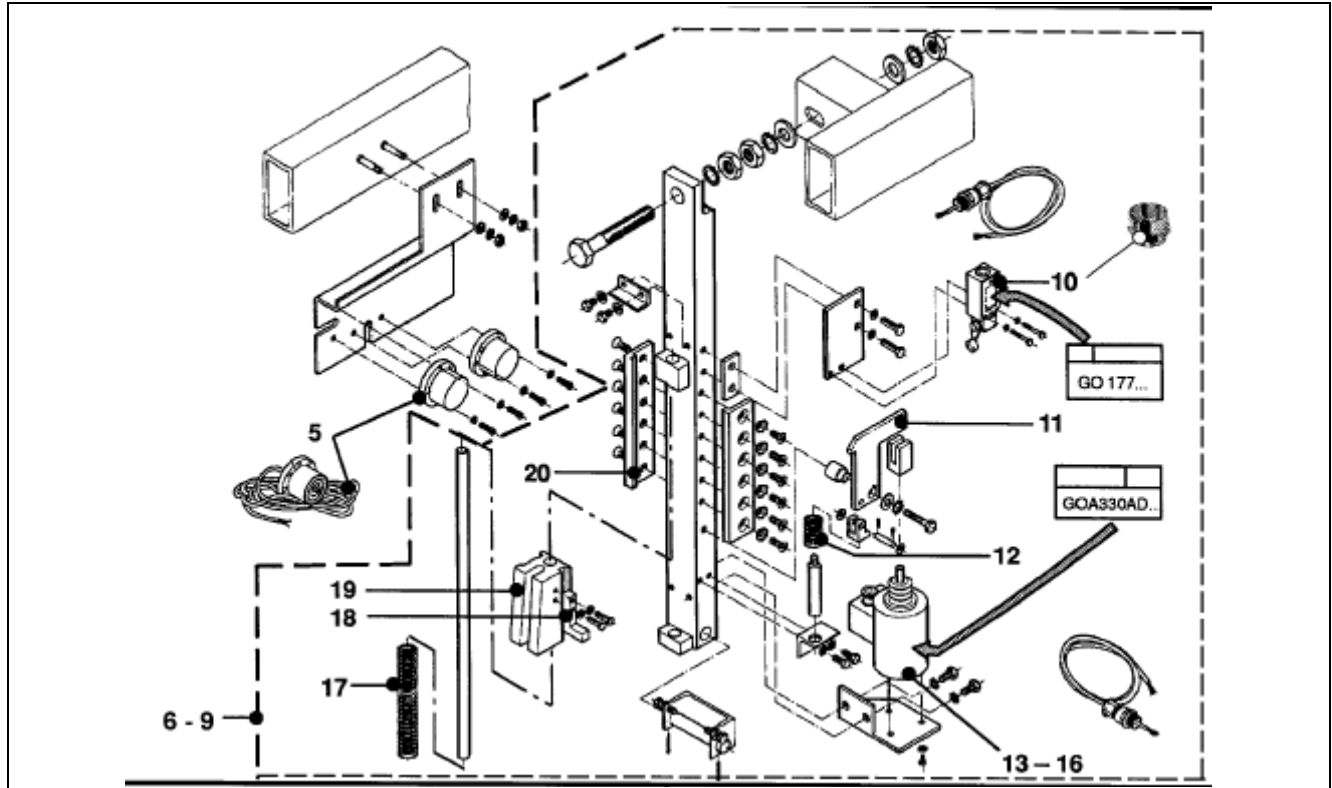

Escalator 506 Auxiliary Brake  
Trav-O-Lator 606 Auxiliary  
Brake

Spare Parts Leaflet

51-G..26231J

November 2001 / Page 1 of 3

**OTIS**

51-GAA26231J

# Escalator 506 Auxiliary Brake Trav-O-Lator 606 Auxiliary Brake

REF. No.	PART No.	DESCRIPTION
1	GOA9703AS4	Auxiliary brake 230 volt AC
2	GOA9703AS5	Auxiliary brake 48 volt AC
3	GOA9703AS6	Auxiliary brake 24 volt AC
4	GOA9703AS8	Auxiliary brake 120 volt AC

Escalator 506 Auxiliary Brake  
 Trav-O-Lator 606 Auxiliary Brake

51-GAA26231J

GAA26231J			
VINTAGE G.01 - G.02			
REF. No.	PART No.	DESCRIPTION	
5	GO177AY1	Electronic limit switch	
6	GOA9703AX4	Auxiliary brake  230 Volt	
7	GOA9703AX5	Auxiliary brake  48 Volt	
8	GOA9703AX6	Auxiliary brake  24 Volt	
9	GOA9703AX9	Auxiliary brake  120 Volt	
10	GO177AM3		
	GOA177AM3	Switch	
	GO381H1	Adapter (PG11-M20x1,5)	
11	GO2215J5	Lever & 	
12	GO90BD5	Spring	
13	GO330AD4	GOA330AD1	Brake magnet 230 Volt
14	GO330AD3	GOA330AD3	Brake magnet 48 Volt
15	GO330AD4	GOA330AD4	Brake magnet 24 Volt
16	GO330AD6	GOA330AD2	Brake magnet 120 Volt
17	GO90BH2	Spring	
18	GO2215J6	Angle & 	
19	GOA415F3	Shoe	
20	GO2215J3	Guide & 