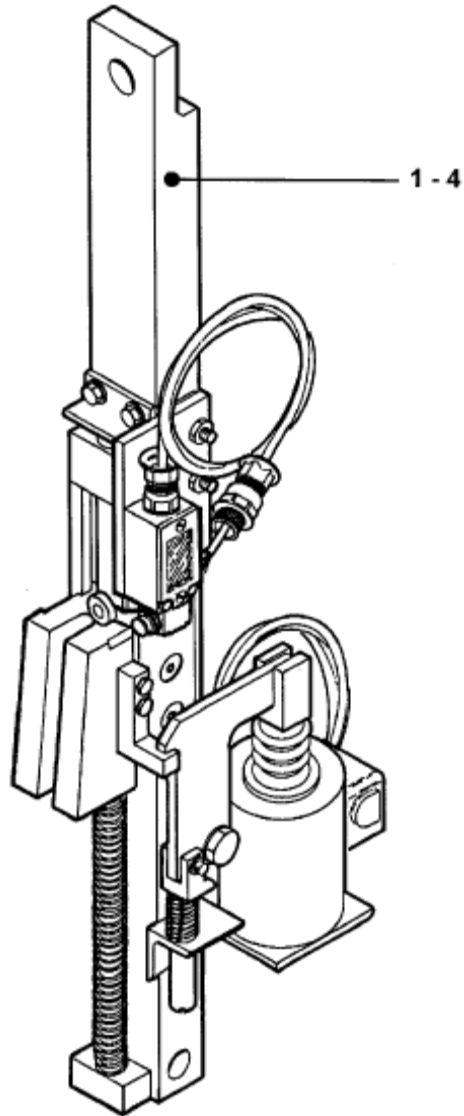

Escalator 506 Auxiliary Brake  
Trav-O-Lator 606 Auxiliary  
Brake

Spare Parts Leaflet

51-G..26231J

November 2001 / Page 1 of 3

**OTIS**

51-GAA26231J

# Escalator 506 Auxiliary Brake Trav-O-Lator 606 Auxiliary Brake

REF. No.	PART No.	DESCRIPTION
1	GOA9703AS4	Auxiliary brake 230 volt AC
2	GOA9703AS5	Auxiliary brake 48 volt AC
3	GOA9703AS6	Auxiliary brake 24 volt AC
4	GOA9703AS8	Auxiliary brake 120 volt AC

Escalator 506 Auxiliary Brake  
 Trav-O-Lator 606 Auxiliary Brake

51-GAA26231J

GAA26231J			
VINTAGE G.01 - G.02			
REF. No.	PART No.	DESCRIPTION	
5	GO177AY1	Electronic limit switch	
6	GOA9703AX4	Auxiliary brake  230 Volt	
7	GOA9703AX5	Auxiliary brake  48 Volt	
8	GOA9703AX6	Auxiliary brake  24 Volt	
9	GOA9703AX9	Auxiliary brake  120 Volt	
10	GO177AM3		
	GOA177AM3	Switch	
	GO381H1	Adapter (PG11-M20x1,5)	
11	GO2215J5	Lever & 	
12	GO90BD5	Spring	
13	GO330AD4	GOA330AD1	Brake magnet 230 Volt
14	GO330AD3	GOA330AD3	Brake magnet 48 Volt
15	GO330AD4	GOA330AD4	Brake magnet 24 Volt
16	GO330AD6	GOA330AD2	Brake magnet 120 Volt
17	GO90BH2	Spring	
18	GO2215J6	Angle & 	
19	GOA415F3	Shoe	
20	GO2215J3	Guide & 