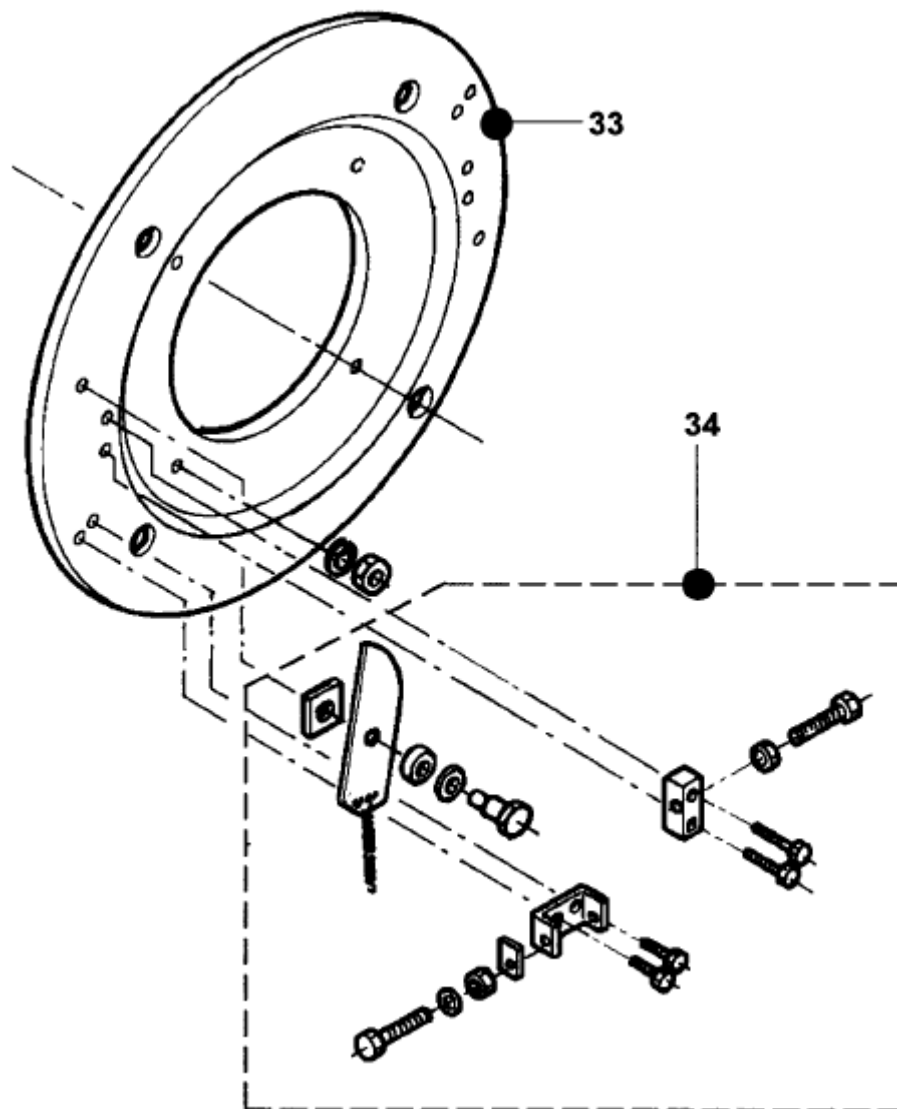

Trav-O-Lator 610 NPT
Main Drive

Spare Parts Leaflet

51-GAA26370C

January 2000 / Page 1 of 5

OTIS

VINTAGE		DESCRIPTION					
REF. No.	PART No.						
1	GAA26370C1	Main drive – indoor	w/o brake	Type 800	Ø 76,2	shaft Ø 125	Main drive sprocket duplex
2	GAA26370C2	Main drive - outdoor					
3	GAA26370C3	Main drive – indoor	w/ brake				
4	GAA26370C4	Main drive - outdoor					
5	GAA26370C17	Main drive – indoor	w/o brake	Type 1000			
6	GAA26370C18	Main drive - outdoor					
7	GAA26370C19	Main drive – indoor	w/ brake				
8	GAA26370C20	Main drive - outdoor					
9	GAA26370C33	Main drive – indoor	w/o brake	Type 1200			
10	GAA26370C34	Main drive - outdoor					
11	GAA26370C35	Main drive – indoor	w/ brake				
12	GAA26370C36	Main drive - outdoor					
13	GAA26370C9	Main drive – indoor	w/o brake	Type 800	Main drive sprocket triplex		
14	GAA26370C10	Main drive - outdoor					
15	GAA26370C11	Main drive – indoor	w/ brake				
16	GAA26370C12	Main drive - outdoor					
17	GAA26370C25	Main drive – indoor	w/o brake	Type 1000			
18	GAA26370C26	Main drive - outdoor					
19	GAA26370C27	Main drive – indoor	w/ brake				
20	GAA26370C28	Main drive - outdoor					

GAA26370C		
REF. No.	PART No.	DESCRIPTION
33	GO196R1	Brake pulley, wedge type
34	GO2215H26	Set: Brake lever

GAA26370C					
REF. No.	PART No.	DESCRIPTION			
35	GO2215H	Set: Stand, moveable bearing	Ref. No. 1 -24	Shaft Ø 125	(GO472BA2)
36	GO2215H	Set: Stand, fixed bearing			(GO472BA1)
37	GO2215H	Set: Stand, moveable bearing	Ref. No. 25 -32	Shaft Ø 140	(GO472BA5)
38	GO2215H	Set: Stand, fixed bearing			(GO472BA6)
39	GO195JK1	Sprocket, triplex			
40	GO195JL1	Sprocket, duplex			
41	GO195JH3	Sprocket			