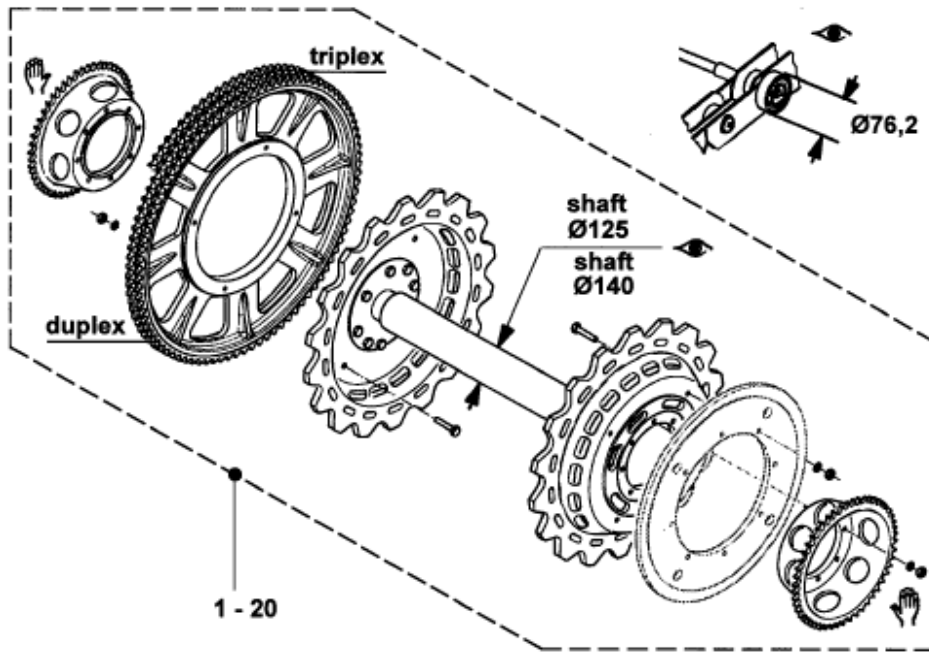

Trav-O-Lator 610 NPT
Main Drive

Spare Parts Leaflet

51-GAA26370C

January 2000 / Page 1 of 5

OTIS

VINTAGE		DESCRIPTION					
REF. No.	PART No.						
1	GAA26370C1	Main drive – indoor	w/o brake	Type 800	Ø 76,2	shaft Ø 125	Main drive sprocket duplex
2	GAA26370C2	Main drive - outdoor					
3	GAA26370C3	Main drive – indoor	w/ brake				
4	GAA26370C4	Main drive - outdoor					
5	GAA26370C17	Main drive – indoor	w/o brake	Type 1000			
6	GAA26370C18	Main drive - outdoor					
7	GAA26370C19	Main drive – indoor	w/ brake				
8	GAA26370C20	Main drive - outdoor					
9	GAA26370C33	Main drive – indoor	w/o brake	Type 1200			
10	GAA26370C34	Main drive - outdoor					
11	GAA26370C35	Main drive – indoor	w/ brake				
12	GAA26370C36	Main drive - outdoor					
13	GAA26370C9	Main drive – indoor	w/o brake	Type 800	Main drive sprocket triplex		
14	GAA26370C10	Main drive - outdoor					
15	GAA26370C11	Main drive – indoor	w/ brake				
16	GAA26370C12	Main drive - outdoor					
17	GAA26370C25	Main drive – indoor	w/o brake	Type 1000			
18	GAA26370C26	Main drive - outdoor					
19	GAA26370C27	Main drive – indoor	w/ brake				
20	GAA26370C28	Main drive - outdoor					

GAA26370C		
REF. No.	PART No.	DESCRIPTION
33	GO196R1	Brake pulley, wedge type
34	GO2215H26	Set: Brake lever

GAA26370C					
REF. No.	PART No.	DESCRIPTION			
35	GO2215H	Set: Stand, moveable bearing	Ref. No. 1 -24	Shaft Ø 125	(GO472BA2)
36	GO2215H	Set: Stand, fixed bearing			(GO472BA1)
37	GO2215H	Set: Stand, moveable bearing	Ref. No. 25 -32	Shaft Ø 140	(GO472BA5)
38	GO2215H	Set: Stand, fixed bearing			(GO472BA6)
39	GO195JK1	Sprocket, triplex			
40	GO195JL1	Sprocket, duplex			
41	GO195JH3	Sprocket			