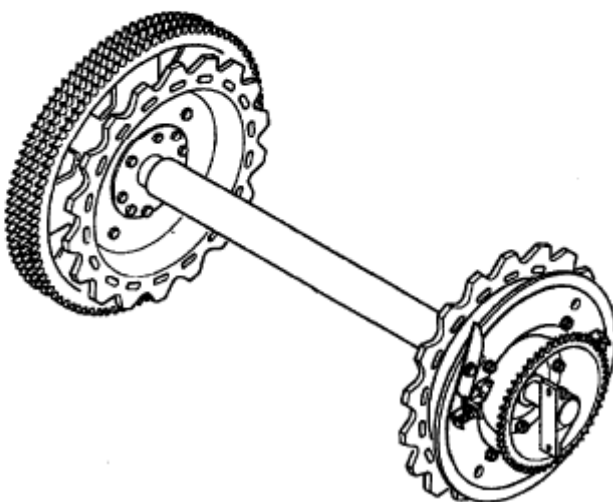

Trav-O-Lator 610 NPT
Main Drive

Spare Parts Leaflet

51-GAA26370C

January 2000 / Page 1 of 5

OTIS

VINTAGE		DESCRIPTION					
REF. No.	PART No.						
1	GAA26370C1	Main drive – indoor	w/o brake	Type 800	Ø 76,2	shaft Ø 125	Main drive sprocket duplex
2	GAA26370C2	Main drive - outdoor					
3	GAA26370C3	Main drive – indoor	w/ brake				
4	GAA26370C4	Main drive - outdoor					
5	GAA26370C17	Main drive – indoor	w/o brake	Type 1000			
6	GAA26370C18	Main drive - outdoor					
7	GAA26370C19	Main drive – indoor	w/ brake				
8	GAA26370C20	Main drive - outdoor					
9	GAA26370C33	Main drive – indoor	w/o brake	Type 1200			
10	GAA26370C34	Main drive - outdoor					
11	GAA26370C35	Main drive – indoor	w/ brake				
12	GAA26370C36	Main drive - outdoor					
13	GAA26370C9	Main drive – indoor	w/o brake	Type 800	Main drive sprocket triplex		
14	GAA26370C10	Main drive - outdoor					
15	GAA26370C11	Main drive – indoor	w/ brake				
16	GAA26370C12	Main drive - outdoor					
17	GAA26370C25	Main drive – indoor	w/o brake	Type 1000			
18	GAA26370C26	Main drive - outdoor					
19	GAA26370C27	Main drive – indoor	w/ brake				
20	GAA26370C28	Main drive - outdoor					

GAA26370C		
REF. No.	PART No.	DESCRIPTION
33	GO196R1	Brake pulley, wedge type
34	GO2215H26	Set: Brake lever

GAA26370C					
REF. No.	PART No.	DESCRIPTION			
35	GO2215H	Set: Stand, moveable bearing	Ref. No. 1 -24	Shaft Ø 125	(GO472BA2)
36	GO2215H	Set: Stand, fixed bearing			(GO472BA1)
37	GO2215H	Set: Stand, moveable bearing	Ref. No. 25 -32	Shaft Ø 140	(GO472BA5)
38	GO2215H	Set: Stand, fixed bearing			(GO472BA6)
39	GO195JK1	Sprocket, triplex			
40	GO195JL1	Sprocket, duplex			
41	GO195JH3	Sprocket			