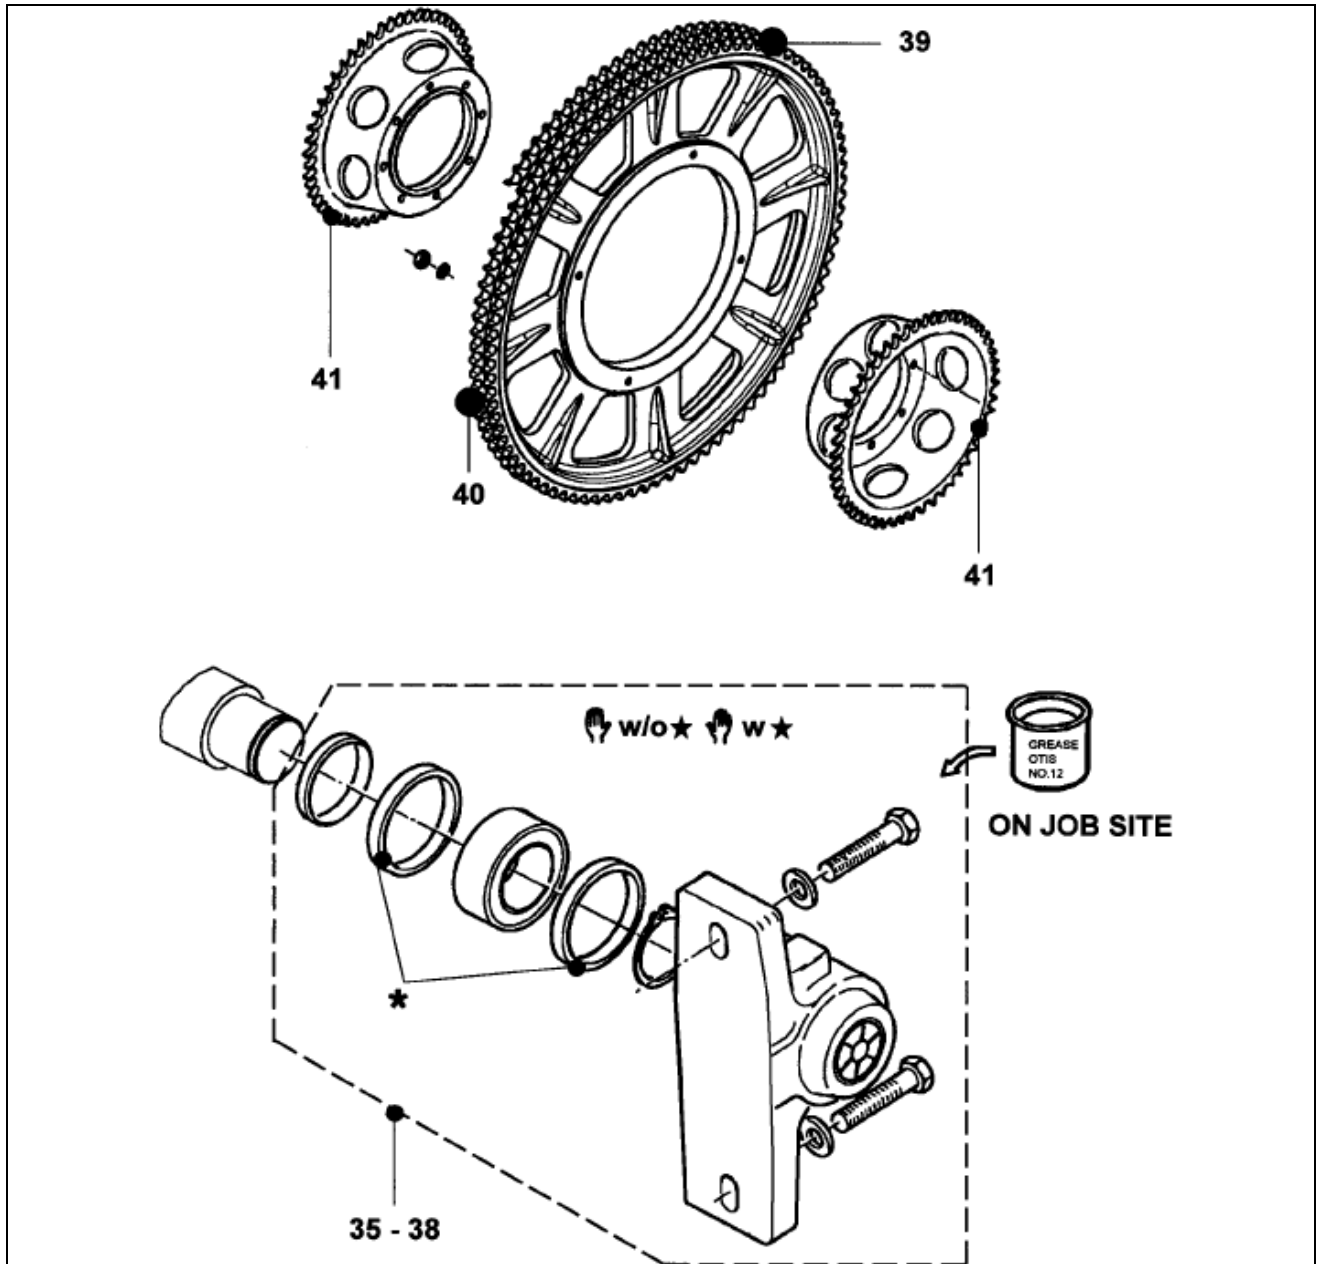

Trav-O-Lator 610 NPT
Main Drive

Spare Parts Leaflet

51-GAA26370C

January 2000 / Page 1 of 5

OTIS

VINTAGE		DESCRIPTION					
REF. No.	PART No.						
1	GAA26370C1	Main drive – indoor	w/o brake	Type 800	Ø 76,2	shaft Ø 125	Main drive sprocket duplex
2	GAA26370C2	Main drive - outdoor					
3	GAA26370C3	Main drive – indoor	w/ brake				
4	GAA26370C4	Main drive - outdoor					
5	GAA26370C17	Main drive – indoor	w/o brake	Type 1000			
6	GAA26370C18	Main drive - outdoor					
7	GAA26370C19	Main drive – indoor	w/ brake				
8	GAA26370C20	Main drive - outdoor					
9	GAA26370C33	Main drive – indoor	w/o brake	Type 1200			
10	GAA26370C34	Main drive - outdoor					
11	GAA26370C35	Main drive – indoor	w/ brake				
12	GAA26370C36	Main drive - outdoor					
13	GAA26370C9	Main drive – indoor	w/o brake	Type 800	Main drive sprocket triplex		
14	GAA26370C10	Main drive - outdoor					
15	GAA26370C11	Main drive – indoor	w/ brake				
16	GAA26370C12	Main drive - outdoor					
17	GAA26370C25	Main drive – indoor	w/o brake	Type 1000			
18	GAA26370C26	Main drive - outdoor					
19	GAA26370C27	Main drive – indoor	w/ brake				
20	GAA26370C28	Main drive - outdoor					

GAA26370C		
REF. No.	PART No.	DESCRIPTION
33	GO196R1	Brake pulley, wedge type
34	GO2215H26	Set: Brake lever

GAA26370C					
REF. No.	PART No.	DESCRIPTION			
35	GO2215H	Set: Stand, moveable bearing	Ref. No. 1 -24	Shaft Ø 125	(GO472BA2)
36	GO2215H	Set: Stand, fixed bearing			(GO472BA1)
37	GO2215H	Set: Stand, moveable bearing	Ref. No. 25 -32	Shaft Ø 140	(GO472BA5)
38	GO2215H	Set: Stand, fixed bearing			(GO472BA6)
39	GO195JK1	Sprocket, triplex			
40	GO195JL1	Sprocket, duplex			
41	GO195JH3	Sprocket			