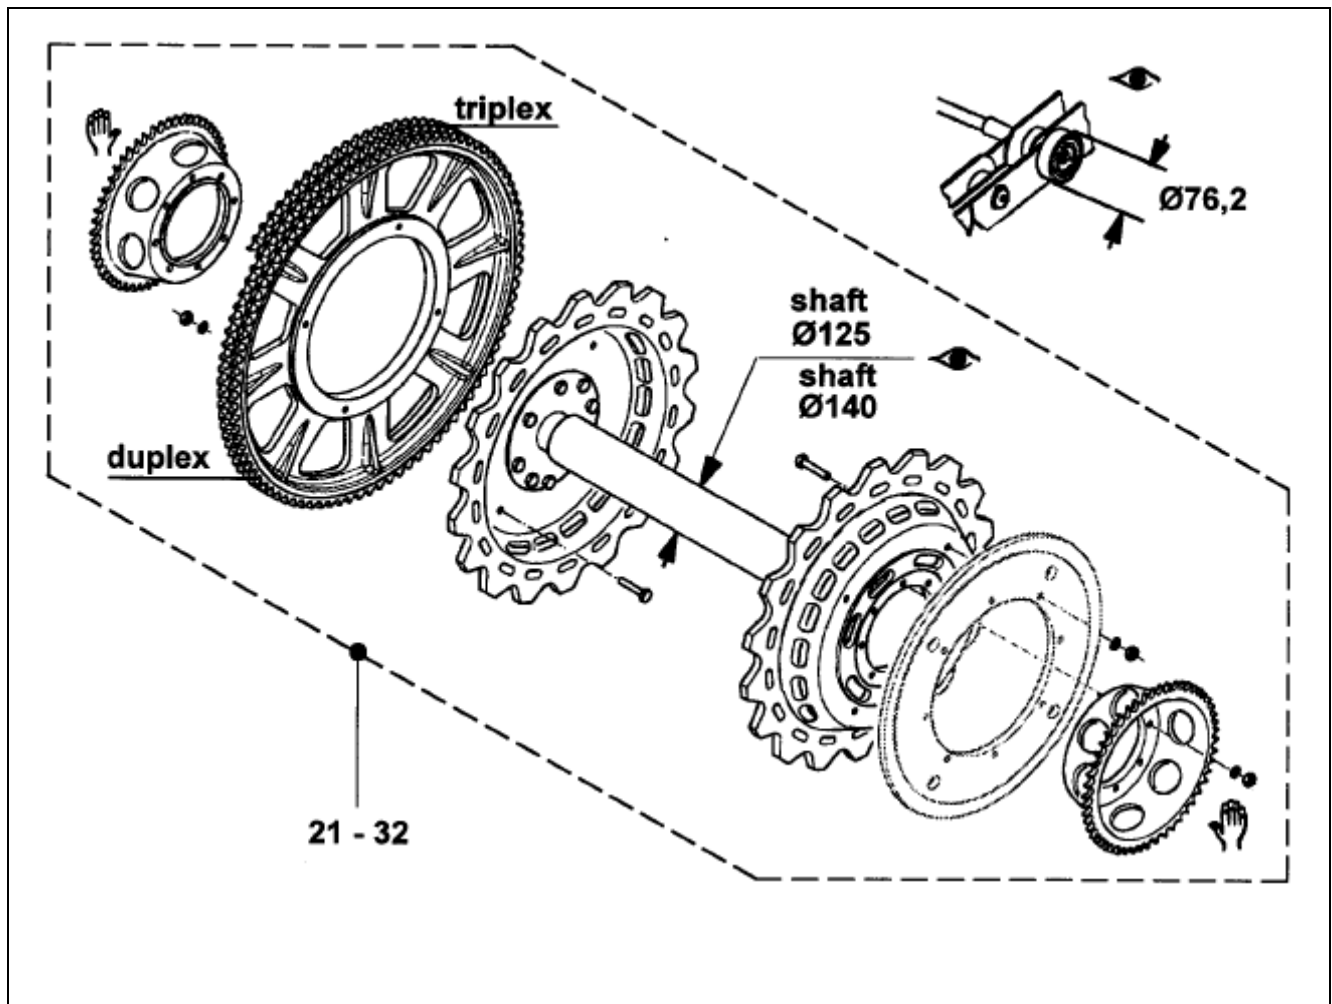

Trav-O-Lator 610 NPT
Main Drive

Spare Parts Leaflet

51-GAA26370C

January 2000 / Page 1 of 5

OTIS

VINTAGE		DESCRIPTION					
REF. No.	PART No.						
1	GAA26370C1	Main drive – indoor	w/o brake	Type 800	Ø 76,2	shaft Ø 125	Main drive sprocket duplex
2	GAA26370C2	Main drive - outdoor					
3	GAA26370C3	Main drive – indoor	w/ brake				
4	GAA26370C4	Main drive - outdoor					
5	GAA26370C17	Main drive – indoor	w/o brake	Type 1000			
6	GAA26370C18	Main drive - outdoor					
7	GAA26370C19	Main drive – indoor	w/ brake				
8	GAA26370C20	Main drive - outdoor					
9	GAA26370C33	Main drive – indoor	w/o brake	Type 1200			
10	GAA26370C34	Main drive - outdoor					
11	GAA26370C35	Main drive – indoor	w/ brake				
12	GAA26370C36	Main drive - outdoor					
13	GAA26370C9	Main drive – indoor	w/o brake	Type 800	Main drive sprocket triplex		
14	GAA26370C10	Main drive - outdoor					
15	GAA26370C11	Main drive – indoor	w/ brake				
16	GAA26370C12	Main drive - outdoor					
17	GAA26370C25	Main drive – indoor	w/o brake	Type 1000			
18	GAA26370C26	Main drive - outdoor					
19	GAA26370C27	Main drive – indoor	w/ brake				
20	GAA26370C28	Main drive - outdoor					

GAA26370C		
REF. No.	PART No.	DESCRIPTION
33	GO196R1	Brake pulley, wedge type
34	GO2215H26	Set: Brake lever

GAA26370C					
REF. No.	PART No.	DESCRIPTION			
35	GO2215H	Set: Stand, moveable bearing	Ref. No. 1 -24	Shaft Ø 125	(GO472BA2)
36	GO2215H	Set: Stand, fixed bearing			(GO472BA1)
37	GO2215H	Set: Stand, moveable bearing	Ref. No. 25 -32	Shaft Ø 140	(GO472BA5)
38	GO2215H	Set: Stand, fixed bearing			(GO472BA6)
39	GO195JK1	Sprocket, triplex			
40	GO195JL1	Sprocket, duplex			
41	GO195JH3	Sprocket			