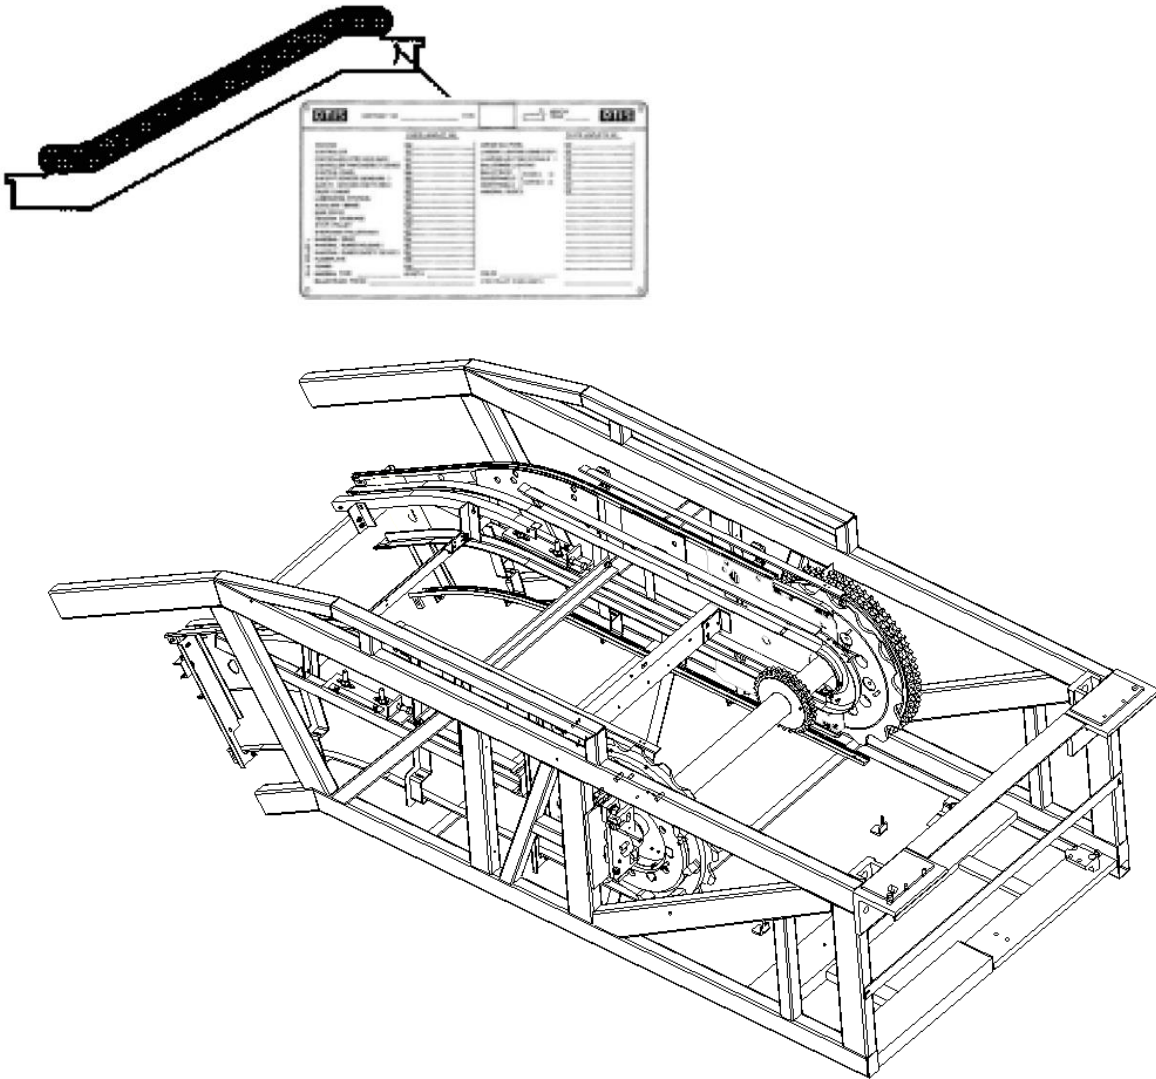

ESCALATOR MAIN DRIVE

Spare Parts Leaflet

51-HAA26170V

16/12/2019 / Page 1 of 9

Unpublished Work—© Otis Elevator Co.

OTIS

Safety First!

ELEVATOR ENGINEERING
Otis Elevator Company
OTIS ENGINEERING CHINA
ESCALATOR

ESCALATOR

51-HAA26170V

History

Leaflet Description

MAIN DRIVE

Leaflet Revisions

Date Revised	Subject Matter Expert	Reason for Revision
Dec 16, 2019	An Yi	New SPL(CN No.:CNT1901231)

Related Drawings