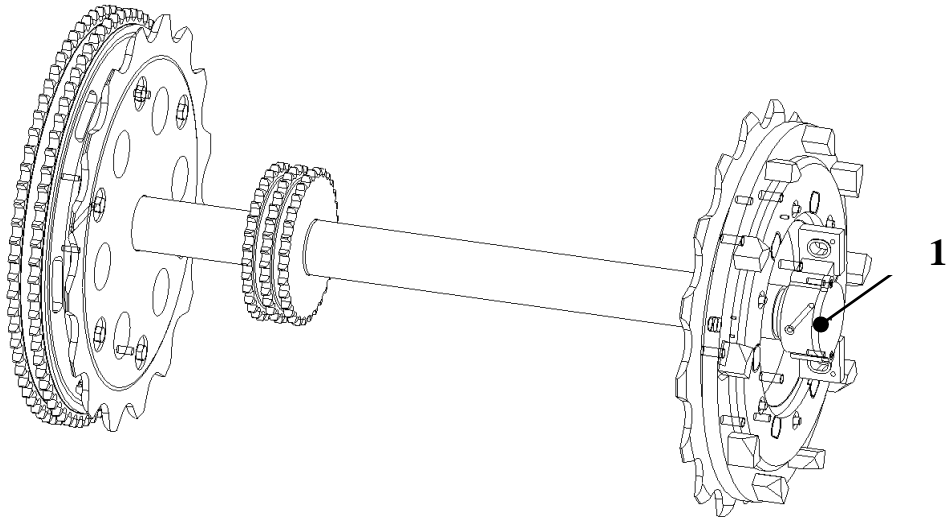

ESCALATOR MAIN DRIVE

Spare Parts Leaflet 51- HAA26170V

HAA26170V										
REF No.	PART No.	MAC HT	H	AUX	AUX TYPE	STEPW	ENVIRMT	MOTRKW	FREQ	DESCRIPTION
1	HAA26170V1	EC2_7	[1500,6000]	NO	NA	1000	INDOOR	ALL	50,60	Main drive
	HAA26170V2	EC2_7	[1500,6000]	NO	NA	1000	OUTDOOR	ALL	50,60	
	HAA26170V3	EC2_7	[1500,6000]	NO	NA	800	INDOOR	ALL	50,60	
	HAA26170V4	EC2_7	[1500,6000]	NO	NA	800	OUTDOOR	ALL	50,60	
	HAA26170V5	EC2_7	[1500,6000]	NO	NA	600	INDOOR	ALL	50,60	
	HAA26170V6	EC2_7	[1500,6000]	NO	NA	600	OUTDOOR	ALL	50,60	
	HAA26170V7	EC2_7	[1500,6000]	YES	DISK	1000	INDOOR	ALL	50,60	
	HAA26170V8	EC2_7	[1500,6000]	YES	DISK	1000	OUTDOOR	ALL	50,60	
	HAA26170V9	EC2_7	[1500,6000]	YES	DISK	800	INDOOR	ALL	50,60	
	HAA26170V10	EC2_7	[1500,6000]	YES	DISK	800	OUTDOOR	ALL	50,60	
	HAA26170V11	EC2_7	[1500,6000]	YES	DISK	600	INDOOR	ALL	50,60	
	HAA26170V12	EC2_7	[1500,6000]	YES	DISK	600	OUTDOOR	ALL	50,60