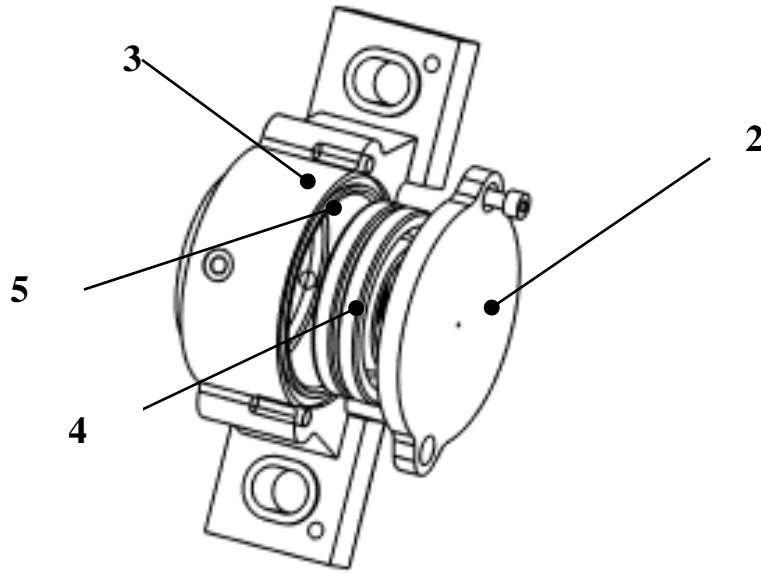

ESCALATOR MAIN DRIVE

Spare Parts Leaflet 51- HAA26170V

HAA26170A										
RE No.	PART No.	MACHT	H	AUX	AUX TYPE	STEPW	ENVIRMT	MOTRKW	FREQ	DESCRIPTION
1	HAA26170V25	EMC-W1	[1500,6 000]	YES	NA	1000	INDOOR	11,13,15	50	Main drive
	HAA26170V26	EMC-W1	[1500,6 000]	YES	DISK	1000	OUTDOOR	11,13,15	50	
	HAA26170V27	EMC-W1	[1500,6 000]	YES	DISK	800	INDOOR	11,13,15	50	
	HAA26170V28	EMC-W1	[1500,6 000]	YES	DISK	800	OUTDOOR	11,13,15	50	
	HAA26170V29	EMC-W1	[1500,6 000]	YES	DISK	600	INDOOR	11,13,15	50	
	HAA26170V30	EMC-W1	[1500,6 000]	YES	DISK	600	OUTDOOR	11,13,15	50	
	HAA26170V31	EMC-W1	(6000,8 000]	ALL	DISK	1000	INDOOR	11,13,15	50	
	HAA26170V32	EMC-W1	(6000,8 000]	ALL	DISK	1000	OUTDOOR	11,13,15	50	
	HAA26170V33	EMC-W1	(6000,8 000]	ALL	DISK	800	INDOOR	11,13,15	50	
	HAA26170V34	EMC-W1	(6000,8 000]	ALL	DISK	800	OUTDOOR	11,13,15	50	
	HAA26170V35	EMC-W1	(6000,8 000]	ALL	DISK	600	INDOOR	11,13,15	50	
	HAA26170V36	EMC-W1	(6000,8 000]	ALL	DISK	600	OUTDOOR	11,13,15	50	

ESCALATOR MAIN DRIVE

Spare Parts Leaflet
51- HAA26170V

HAA26170A

REF. No.	PART No.	DESCRIPTION	ENVIRMT
2	XAA328X1	Bearing house cap 	INDOOR
	XAA328X2	Bearing house cap 	OUTDOOR
	XAA328S1	Bearing house cap 	INDOOR
	XAA328S2	Bearing house cap 	OUTDOOR
3	XAA396S1	Bearing house	INDOOR
	XAA396S2	Bearing house	OUTDOOR
4	GB/228/22211CA/W33	Bearing	ALL
5	GB/3452.1/112X3.55	O-Ring	ALL