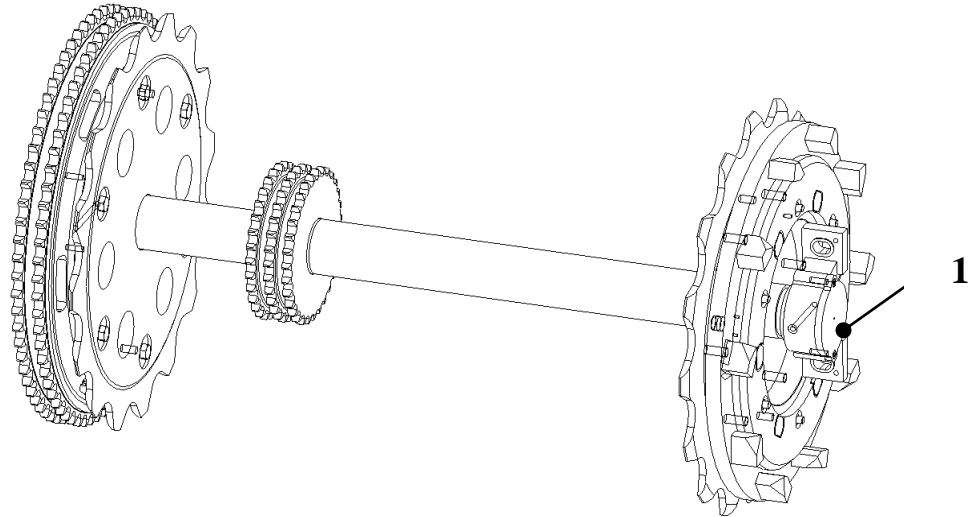

ESCALATOR MAIN DRIVE

Spare Parts Leaflet 51- HAA26170V

HAA26170A

RE No.	PART No.	MACHT	H	AUX	AUX TYPE	STEPW	ENVIRMT	MOTRKW	FREQ	DESCRIPTION
1	HAA26170V13	EC2_7	(6000,8000]	ALL	DISK	1000	INDOOR	ALL	50,60	Main drive
	HAA26170V14	EC2_7	(6000,8000]	ALL	DISK	1000	OUTDOOR	ALL	50,60	
	HAA26170V15	EC2_7	(6000,8000]	ALL	DISK	800	INDOOR	ALL	50,60	
	HAA26170V16	EC2_7	(6000,8000]	ALL	DISK	800	OUTDOOR	ALL	50,60	
	HAA26170V17	EC2_7	(6000,8000]	ALL	DISK	600	INDOOR	ALL	50,60	
	HAA26170V18	EC2_7	(6000,8000]	ALL	DISK	600	OUTDOOR	ALL	50,60	
	HAA26170V1	EMC-W1	[1500,6000]	NO	NA	1000	INDOOR	ALL	60	
	HAA26170V2	EMC-W1	[1500,6000]	NO	NA	1000	OUTDOOR	ALL	60	
	HAA26170V3	EMC-W1	[1500,6000]	NO	NA	800	INDOOR	ALL	60	
	HAA26170V4	EMC-W1	[1500,6000]	NO	NA	800	OUTDOOR	ALL	60	
	HAA26170V5	EMC-W1	[1500,6000]	NO	NA	600	INDOOR	ALL	60	
	HAA26170V6	EMC-W1	[1500,6000]	NO	NA	600	OUTDOOR	ALL	60