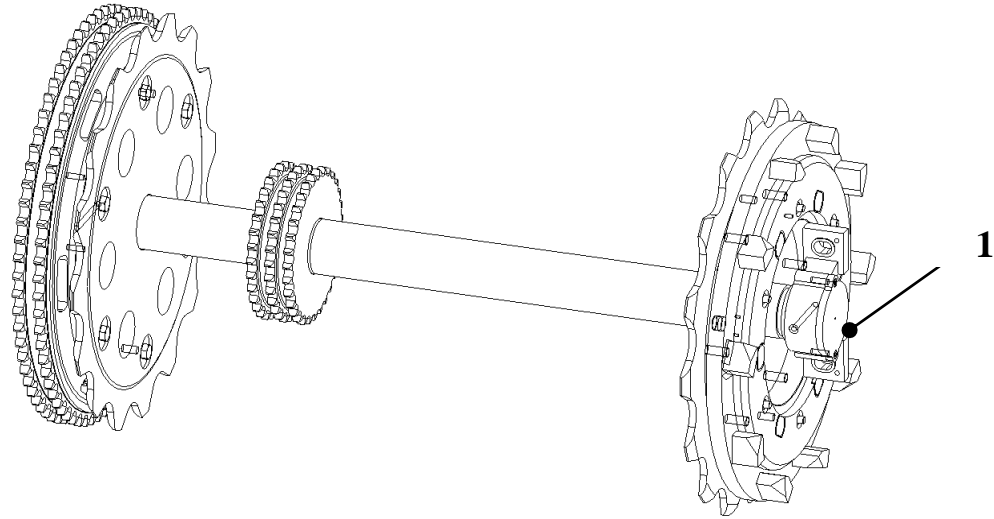

ESCALATOR MAIN DRIVE

Spare Parts Leaflet 51- HAA26170V

HAA26170A										
REF No.	PART No.	MACHT	H	AUX	AUX TYPE	STEPW	ENVIRMT	MOTRKW	FREQ	DESCRIPTION
1	HAA26170V7	EMC-W1	[1500,6 000]	YES	DISK	1000	INDOOR	ALL	60	Main drive
	HAA26170V8	EMC-W1	[1500,6 000]	YES	DISK	1000	OUTDOOR	ALL	60	
	HAA26170V9	EMC-W1	[1500,6 000]	YES	DISK	800	INDOOR	ALL	60	
	HAA26170V10	EMC-W1	[1500,6 000]	YES	DISK	800	OUTDOOR	ALL	60	
	HAA26170V11	EMC-W1	[1500,6 000]	YES	DISK	600	INDOOR	ALL	60	
	HAA26170V12	EMC-W1	[1500,6 000]	YES	DISK	600	OUTDOOR	ALL	60	
	HAA26170V13	EMC-W1	(6000,8 000]	ALL	DISK	1000	INDOOR	ALL	60	
	HAA26170V14	EMC-W1	(6000,8 000]	ALL	DISK	1000	OUTDOOR	ALL	60	
	HAA26170V15	EMC-W1	(6000,8 000]	ALL	DISK	800	INDOOR	ALL	60	
	HAA26170V16	EMC-W1	(6000,8 000]	ALL	DISK	800	OUTDOOR	ALL	60	
	HAA26170V17	EMC-W1	(6000,8 000]	ALL	DISK	600	INDOOR	ALL	60	
	HAA26170V18	EMC-W1	(6000,8 000]	ALL	DISK	600	OUTDOOR	ALL	60