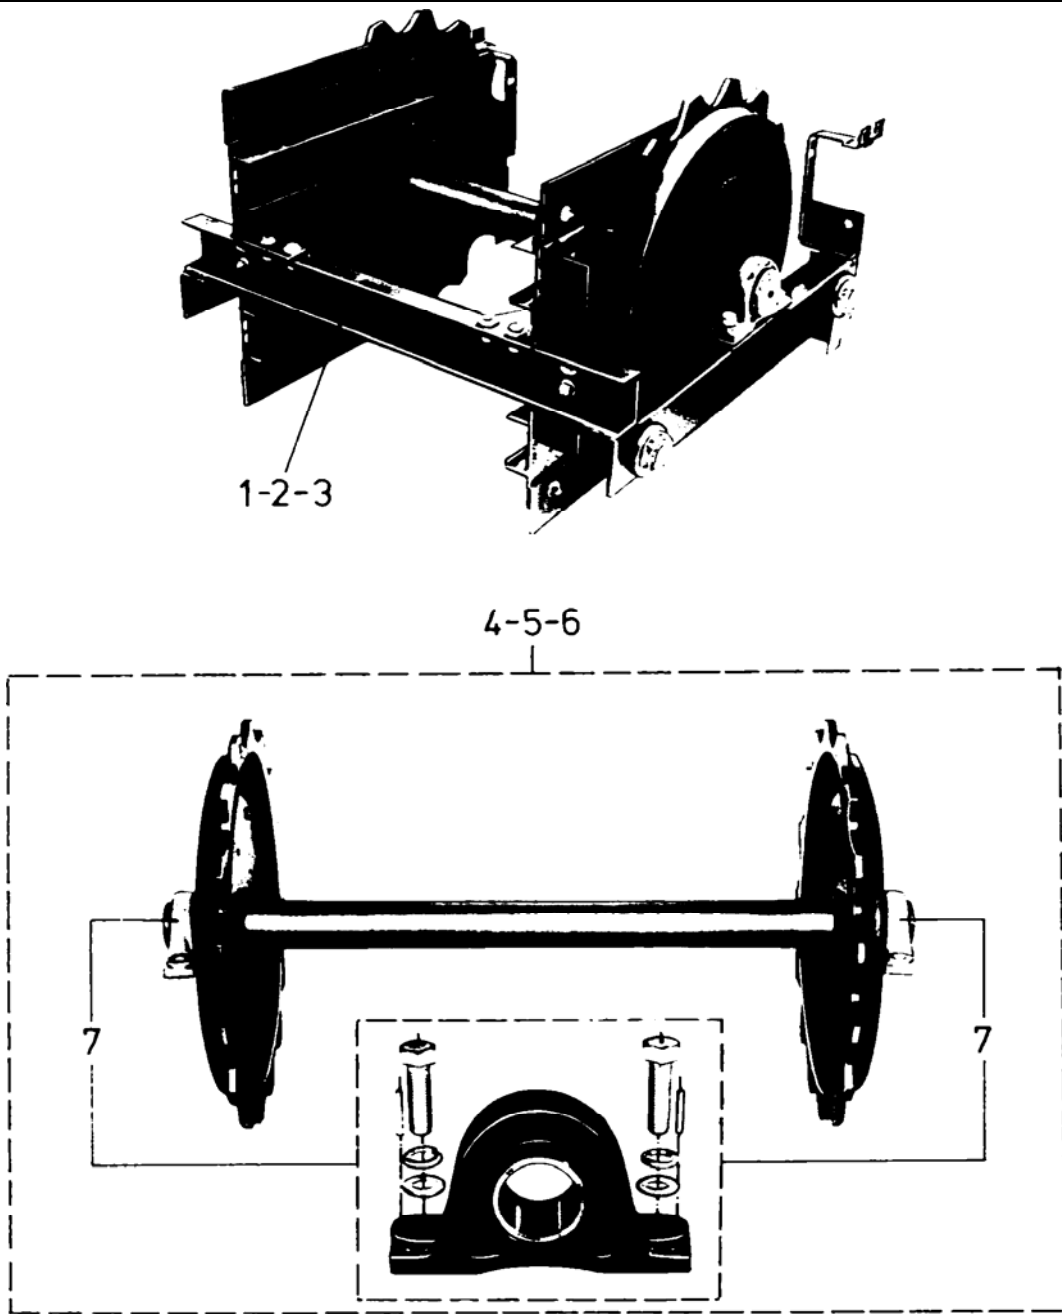

Escalator Tension  
Carriage: 32 UB/44,  
UB/48, UB

Spare Parts Leaflet

52-9701AA

July 1976 / Page 1 of 2

# OTIS

SERIAL G. 01

REF. No.	PART No.	DESCRIPTION
1	9701AA11	Tension Carriage, Complete, Type 32 in.
2	9701AA12	Tension Carriage, Complete, Type 44 in.
3	9701AA13	Tension Carriage, Complete, Type 48 in.
4	GO2215R1	Tension Carriage Shaft, Complete, Type 32 in.
5	GO2215R2	Tension Carriage Shaft, Complete, Type 44 in.
6	GO2215R3	Tension Carriage Shaft, Complete, Type 48 in.
7	GO2215R4	Pedestal, Complete