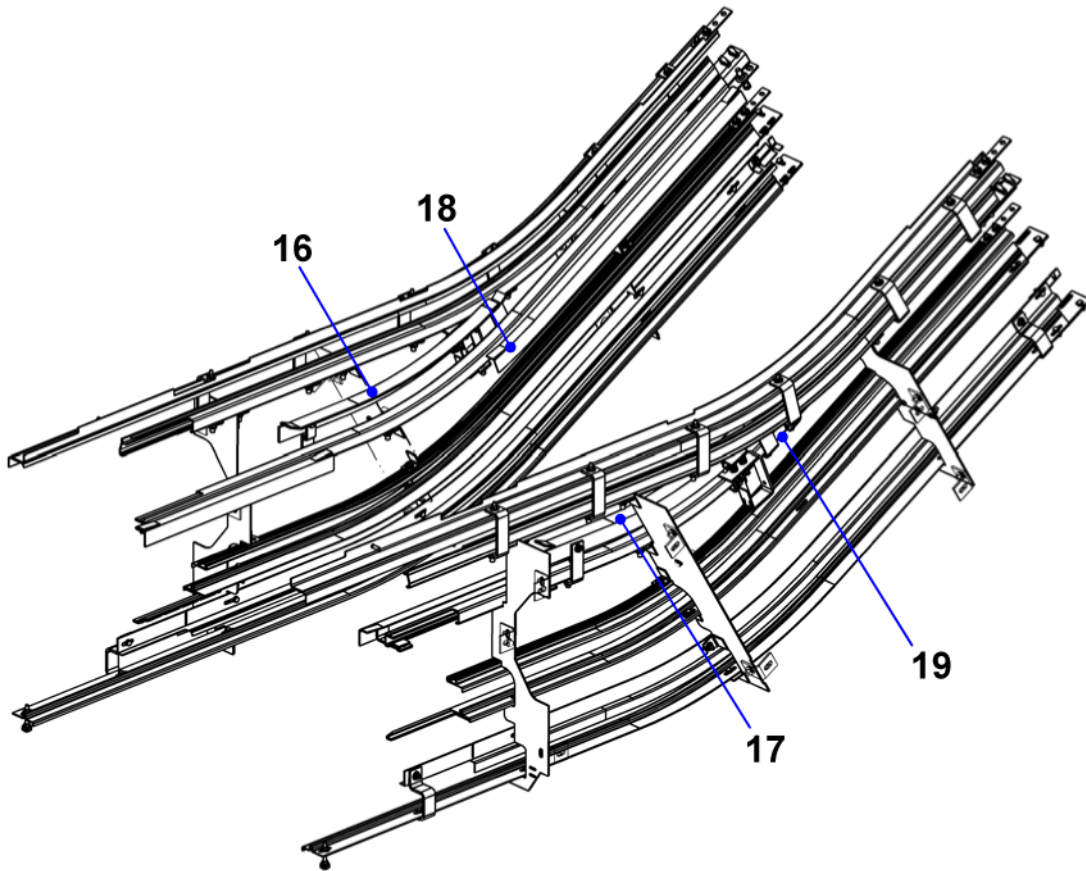

508NCE Escalator Track Lower Landing

52-DAA26131AN

LOWER LANDING OUTDOOR

DAA26131AN			
REF. No.	PART No.	DESCRIPTION	
16	DAA483EP103	Upthrust Track, Left Side	2 and 3 Flat Steps
17	DAA483EP104	Upthrust Track, Right Side	
18	DAA483ER103	Upthrust Track, Left Side	
19	DAA483ER104	Upthrust Track, Right Side