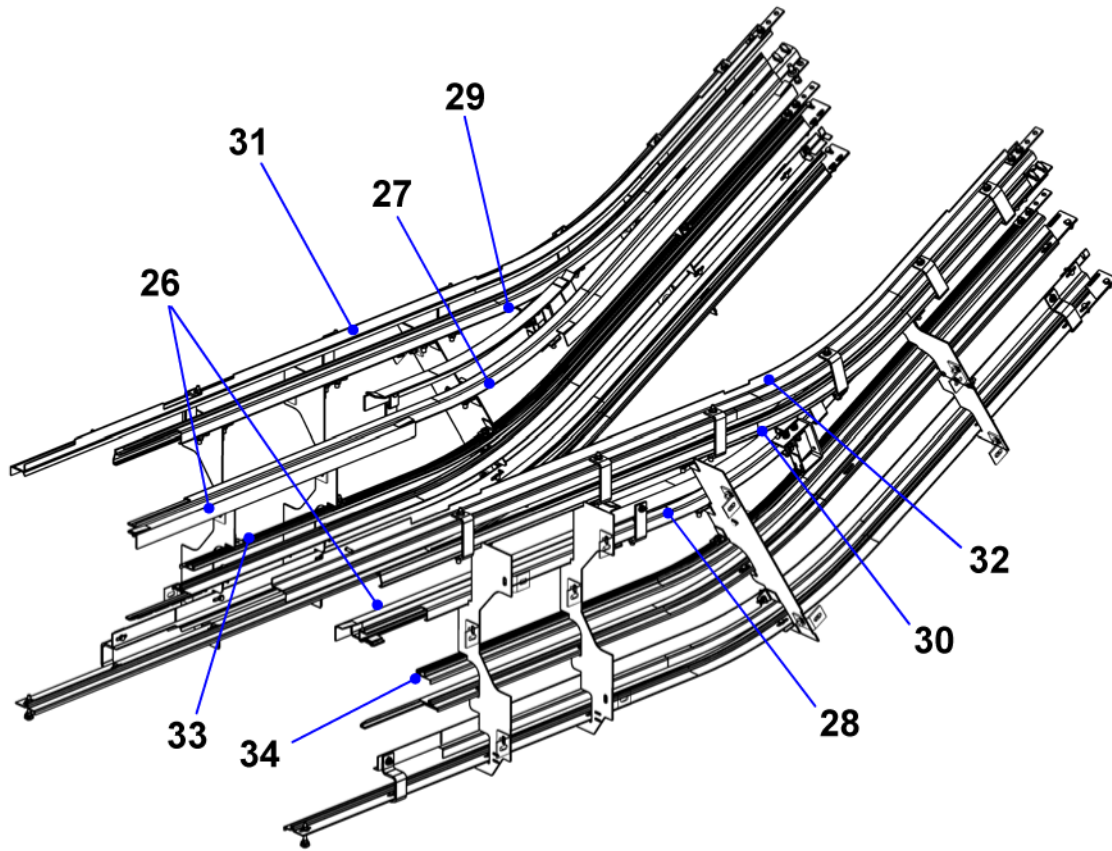

508NCE Escalator Track Lower Landing

52-DAA26131AN

LOWER LANDING OUTDOOR

DAA26131AN			
REF. No.	PART No.	DESCRIPTION	
26	DAA483BAF10	Upthrust Track, Left and Right Side	3 flat steps
27	DAA483DW113	Track For Step Roller, on Passenger Side, Left Side	
28	DAA483DW114	Track For Step Roller on Passenger Side, Right Side	
29	DAA483DV113	Track For Step Chain Roller on Passenger Side, Left Side	
30	DAA483DV114	Track For Step Chain Roller on Passenger Side, Right Side	
31	DAA483FB7	Track, Left Side	
32	DAA483FB8	Track, Right Side	
33	DAA483GA3	Track, Left Side	
34	DAA483GA4	Track, Right Side