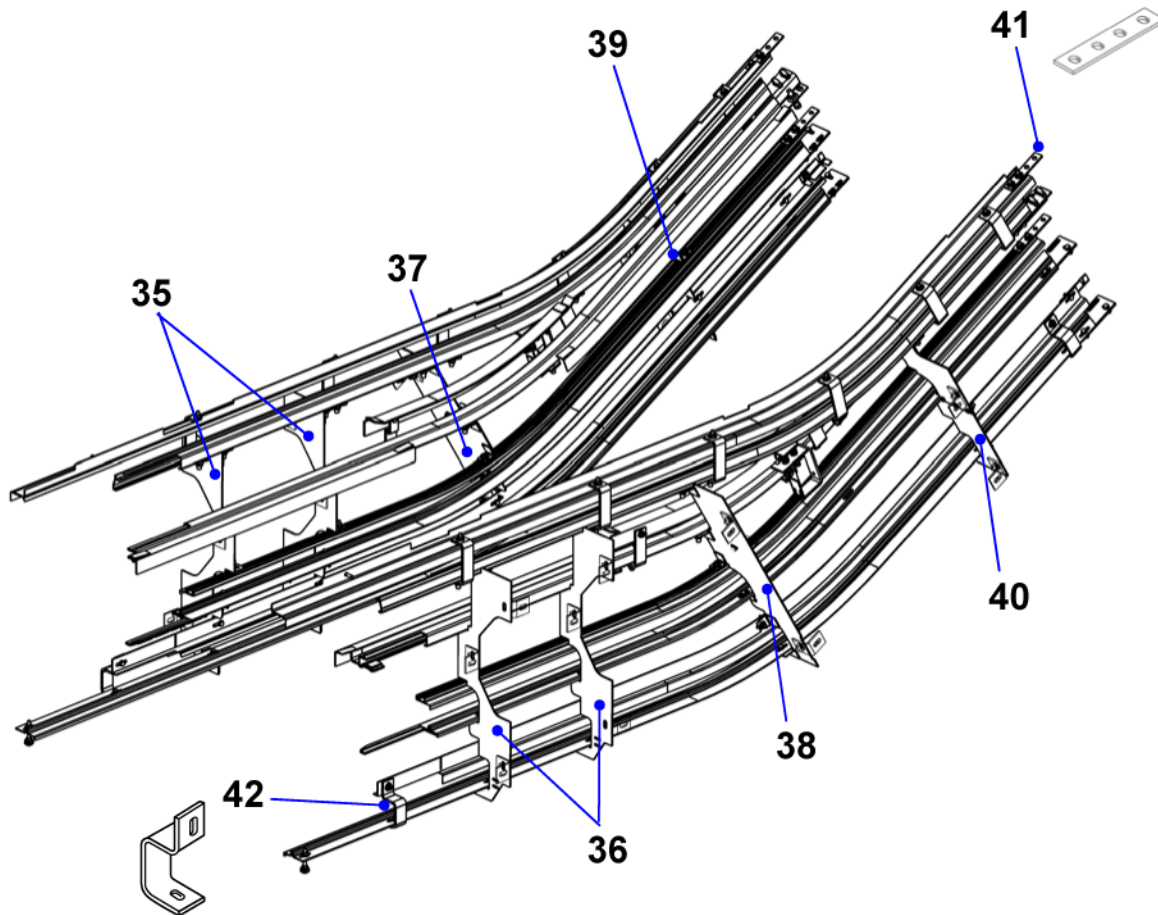

508NCE Escalator Track Lower Landing

52-DAA26131AN

LOWER LANDING OUTDOOR

REF. No.	PART No.	DESCRIPTION
	DAA26131AN	
35	DAA318CB101	Bracket, Left Side
36	DAA318CB102	Bracket, Right Side
37	DAA318CR101	Bracket, Left Side
38	DAA318CR102	Bracket, Right Side
39	DAA318DZ101	Bracket, Left Side
40	DAA318DZ102	Bracket, Right Side
41	DAA298AC1	Plate
42	GAA180AZT1	Holder