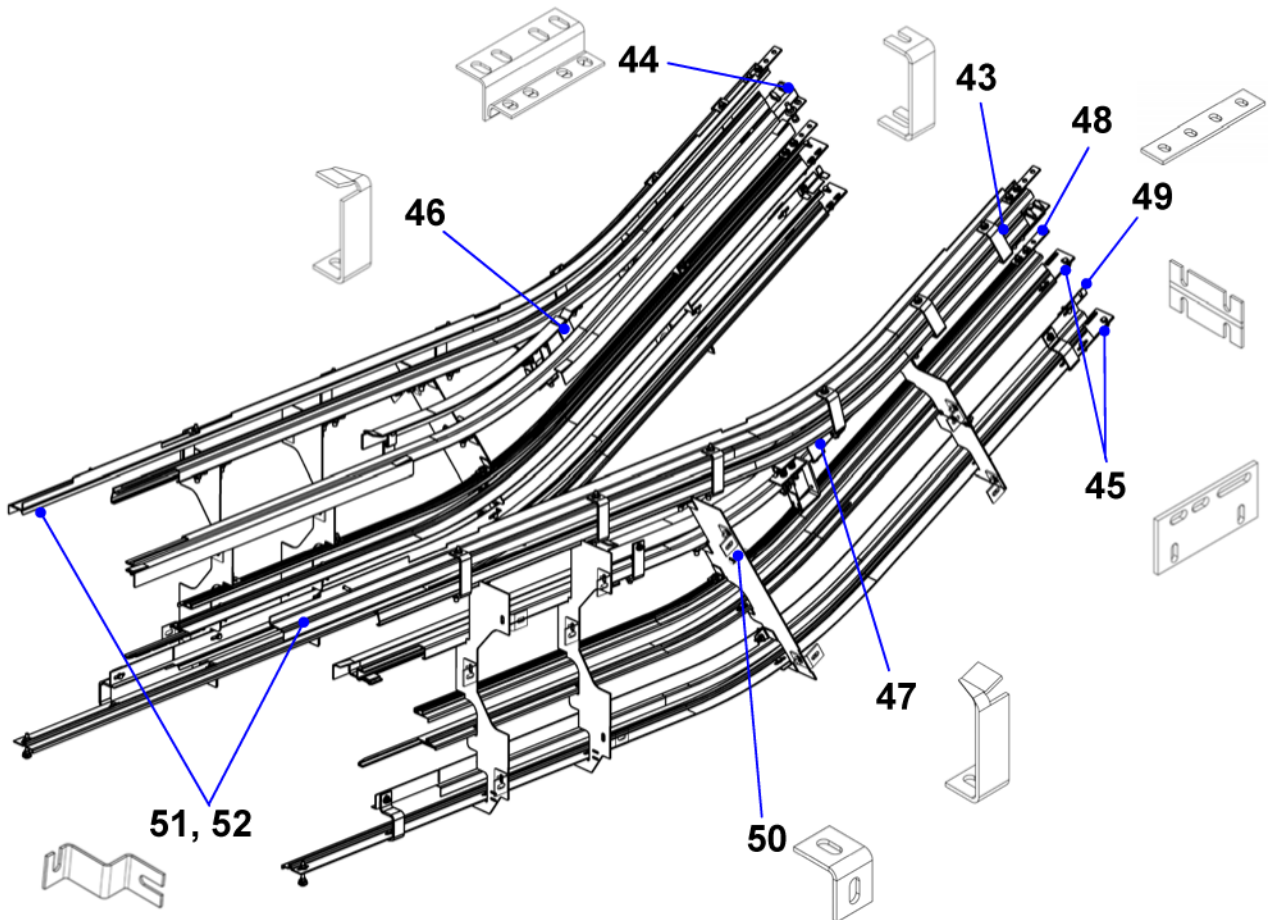

508NCE Escalator Track Lower Landing

52-DAA26131AN

LOWER LANDING OUTDOOR

DAA26131AN			
REF. No.	PART No.	DESCRIPTION	
43	DAA180HX1	Holder	
44	GBA283AYY1	Angle	
45	GAA299ATJ1	Bar	
46	GO180AAA3	Holder, Left Side	
47	GO180AAA4	Holder, Right Side	
48	GO298WT2	Bar	
49	GAA283BCE1	Angle	
50	GAA283AZL1	Bracket	
51	DAA283XQ1	Bracket, Left Side	for connecting with floor plate
52	DAA283XQ2	Bracket, Right Side