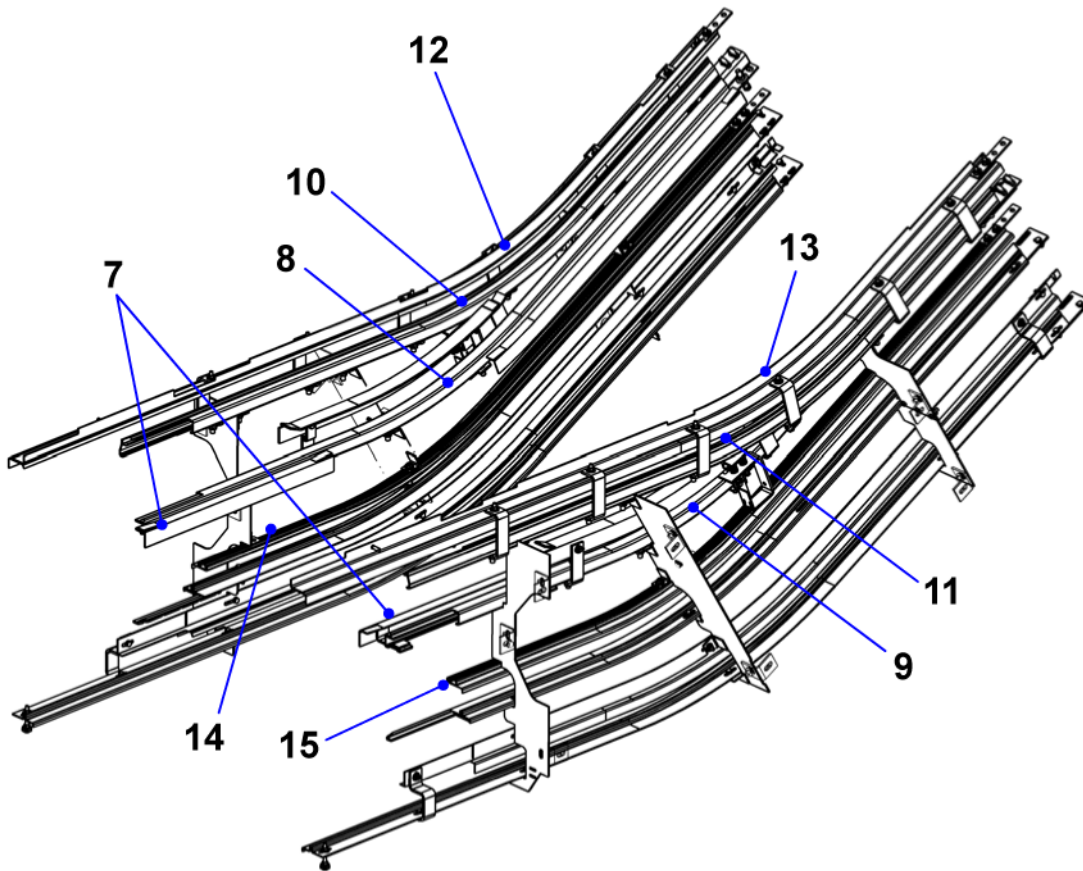

508NCE Escalator Track Lower Landing

52-DAA26131AN

LOWER LANDING OUTDOOR

DAA26131AN

REF. No.	PART No.	DESCRIPTION	
7	DAA483BAF7	Upthrust Track, Left and Right Side	2 Flat Steps
8	DAA483DW111	Track For Step Roller on Passenger Side, Left Side	
9	DAA483DW112	Track For Step Roller on Passenger Side, Right Side	
10	DAA483DV111	Track For Step Chain Roller on Passenger Side, Left Side	
11	DAA483DV112	Track For Step Chain Roller on Passenger Side, Right Side	
12	DAA483FB5	Track, Left Side	
13	DAA483FB6	Track, Right Side	
14	DAA483GA1	Track, Left Side	
15	DAA483GA2	Track, Right Side