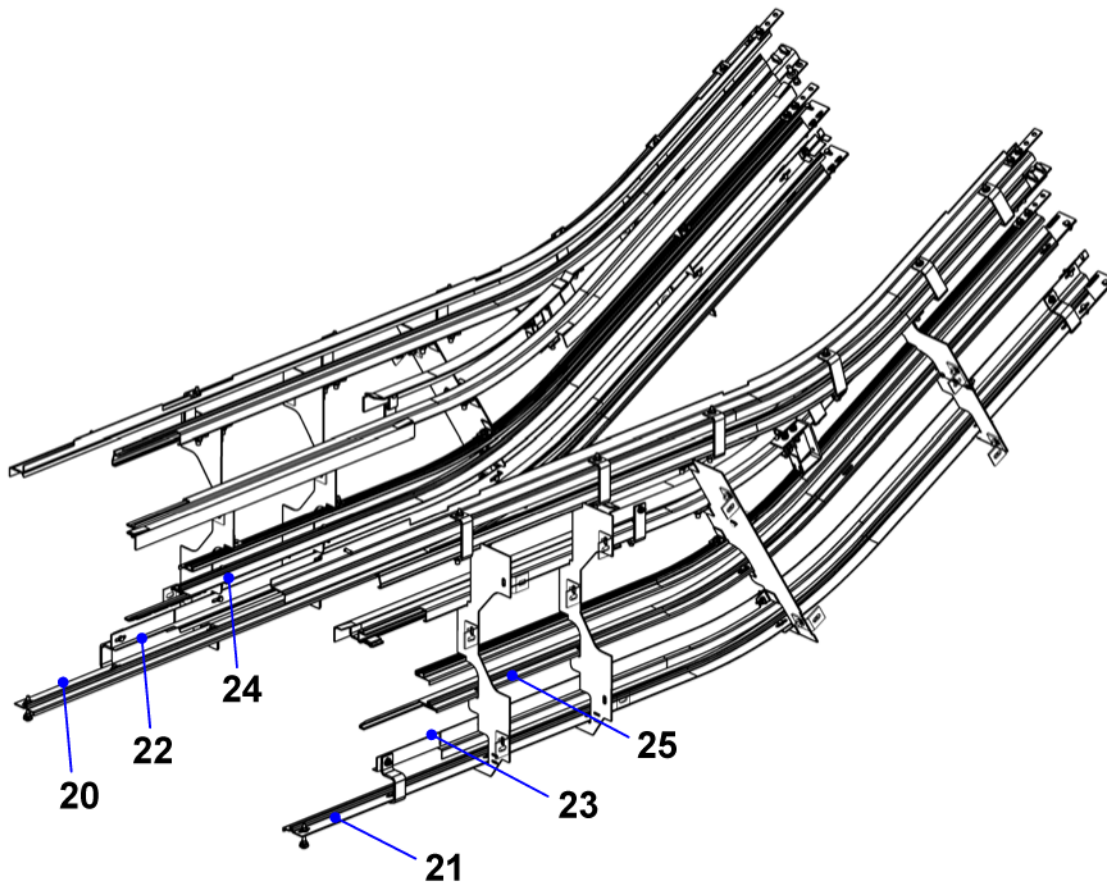

## LOWER LANDING OUTDOOR

**DAA26131AN**

REF. No.	PART No.	DESCRIPTION	
7	DAA483BAF7	Upthrust Track, Left and Right Side	2 Flat Steps
8	DAA483DW111	Track For Step Roller on Passenger Side, Left Side	
9	DAA483DW112	Track For Step Roller on Passenger Side, Right Side	
10	DAA483DV111	Track For Step Chain Roller on Passenger Side, Left Side	
11	DAA483DV112	Track For Step Chain Roller on Passenger Side, Right Side	
12	DAA483FB5	Track, Left Side	
13	DAA483FB6	Track, Right Side	
14	DAA483GA1	Track, Left Side	
15	DAA483GA2	Track, Right Side	

# 508NCE Escalator Track Lower Landing

**52-DAA26131AN**

**LOWER LANDING OUTDOOR**

DAA26131AN			
REF. No.	PART No.	DESCRIPTION	
16	DAA483EP103	Upthrust Track, Left Side	2 and 3 Flat Steps
17	DAA483EP104	Upthrust Track, Right Side	
18	DAA483ER103	Upthrust Track, Left Side	
19	DAA483ER104	Upthrust Track, Right Side	

# 508NCE Escalator Track Lower Landing

**52-DAA26131AN**