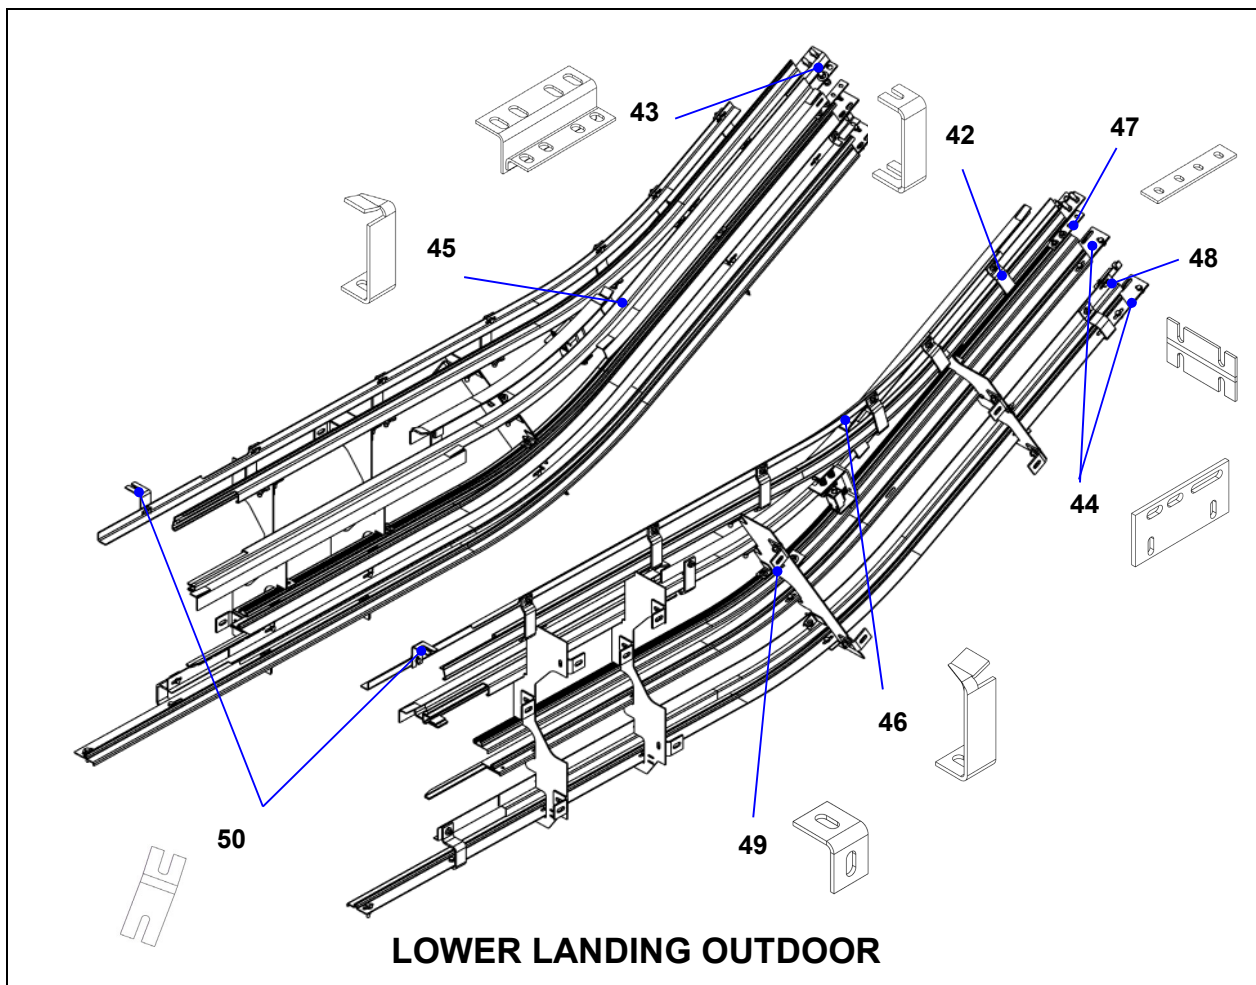

508NCE Escalator Track Lower Landing

**Spare Parts Leaflet
52-DBA26131AN**

DBA26131AN			
REF. No.	PART No.	DESCRIPTION	
20	DAA483EM113	Track for step chain roller, on return side, left side	3 FLAT STEP
21	DAA483EM114	Track for step chain roller, on return side, right side	
22	DAA483FA3	Track with cover, left side	
23	DAA483FA4	Track with cover, right side	
24	DAA483EL113	Track for step roller , on return side, left side	
25	DAA483EL114	Track for step roller , on return side, right side	

508NCE Escalator Track Lower Landing

**Spare Parts Leaflet
52-DBA26131AN**

LOWER LANDING OUTDOOR

DBA26131AN		
REF. No.	PART No.	DESCRIPTION
26	DAA483BAF10	Upthrust track, left & right side
27	DAA483DW113	Track for step roller, on passenger side, left side
28	DAA483DW114	Track for step roller, on passenger side, right side
29	DAA483DV113	Track for step chain roller , on passenger side, left side
30	DAA483DV114	Track for step chain roller, on passenger side, right side
31	DAA483TD103	Track, left side
32	DAA483TD104	Track, right side
33	DAA483GA3	Track, left side
34	DAA483GA4	Track, right side

3 flat steps

508NCE Escalator Track Lower Landing

Spare Parts Leaflet 52-DBA26131AN

LOWER LANDING OUTDOOR

REF. No.	PART No.	DESCRIPTION
	DBA26131AN	
35	DAA318CB101	Bracket, left side
36	DAA318CB102	Bracket, right side
37	DAA318DR101	Bracket, left side
38	DAA318DR102	Bracket, right side
39	DAA318DZ101	Bracket, left side
40	DAA318DZ102	Bracket, right side
41	GAA180AZT1	Holder

508NCE Escalator Track Lower Landing

Spare Parts Leaflet 52-DBA26131AN

DBA26131AN			
REF. No.	PART No.	DESCRIPTION	
42	DAA180AGA1	Holder	
43	GBA283AYY1	Angle	
44	GAA299ATJ1	Bar	
45	GO180AAA3	Holder, left side	
46	GO180AAA4	Holder, right side	
47	GO298WT2	Bar	
48	GAA283BCE1	Angle	
49	DAA283QF1	Bracket	
50	DAA283BJF101	Bracket, outdoor	For connecting with floor plate