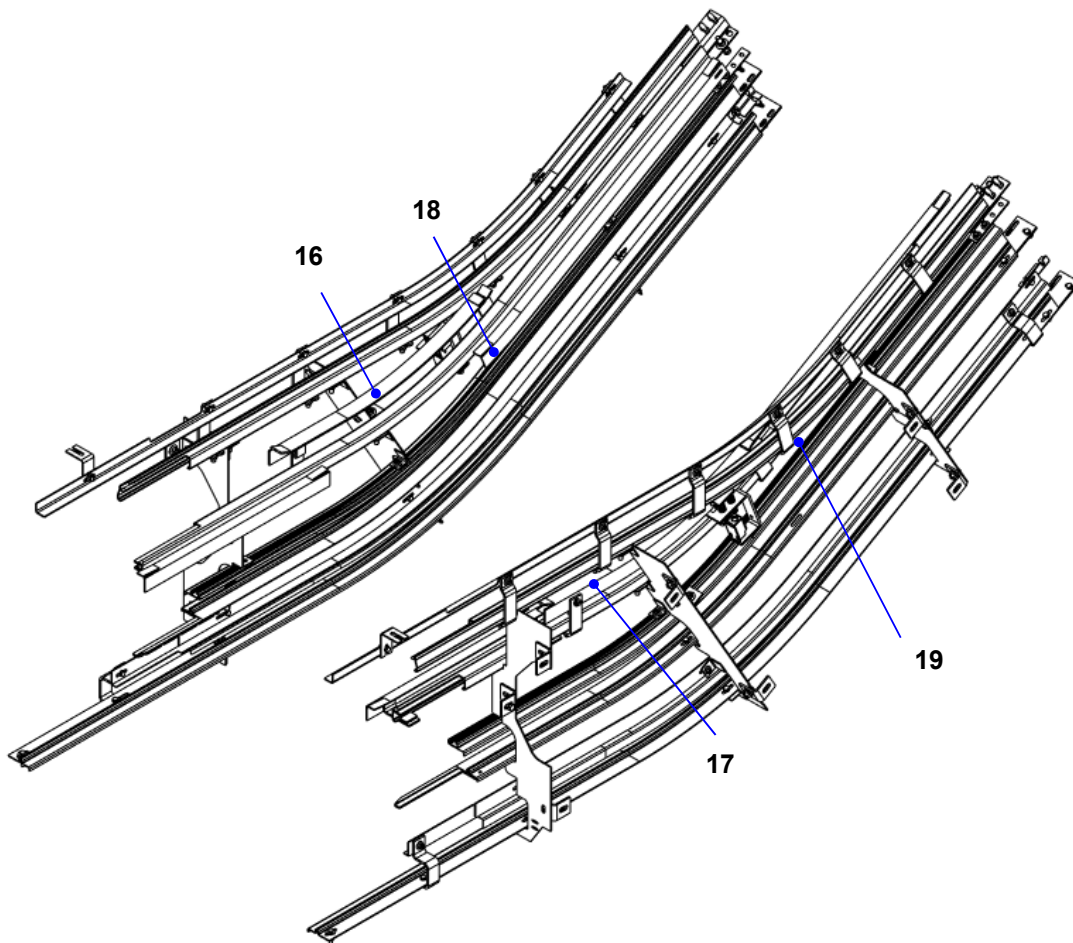

DBA26131AN			
REF. No.	PART No.	DESCRIPTION	
1	DAA483EM111	Track for step chain roller, on return side, left side	2 FLAT STEP
2	DAA483EM112	Track for step chain roller, on return side, right side	
3	DAA483FA1	Track with cover, left side	
4	DAA483FA2	Track with cover, right side	
5	DAA483EL111	Track for step roller , on return side, left side	
6	DAA483EL112	Track for step roller , on return side, right side	

508NCE Escalator Track Lower Landing

Spare Parts Leaflet
52-DBA26131AN

LOWER LANDING OUTDOOR

DBA26131AN		
REF. No.	PART No.	DESCRIPTION
7	DAA483BAF7	Upthrust track, left & right side
8	DAA483DW111	Track for step roller, on passenger side, left side
9	DAA483DW112	Track for step roller, on passenger side, right side
10	DAA483DV111	Track for step chain roller , on passenger side, left side
11	DAA483DV112	Track for step chain roller, on passenger side, right side
12	DAA483TD101	Track, left side
13	DAA483TD102	Track, right side
14	DAA483GA1	Track, left side
15	DAA483GA2	Track, right side

2 FLAT STEP

508NCE Escalator Track Lower Landing

Spare Parts Leaflet
52-DBA26131AN

LOWER LANDING OUTDOOR

DBA26131AN			
REF. No.	PART No.	DESCRIPTION	
16	DAA483EP103	Upthrust track, left side	2 & 3 FLAT STEP
17	DAA483EP104	Upthrust track, right side	
18	DAA483ER103	Upthrust track, left side	
19	DAA483ER104	Upthrust track, right side	

508NCE Escalator Track Lower Landing

**Spare Parts Leaflet
52-DBA26131AN**

DBA26131AN			
REF. No.	PART No.	DESCRIPTION	
20	DAA483EM113	Track for step chain roller, on return side, left side	3 FLAT STEP
21	DAA483EM114	Track for step chain roller, on return side, right side	
22	DAA483FA3	Track with cover, left side	
23	DAA483FA4	Track with cover, right side	
24	DAA483EL113	Track for step roller , on return side, left side	
25	DAA483EL114	Track for step roller , on return side, right side	