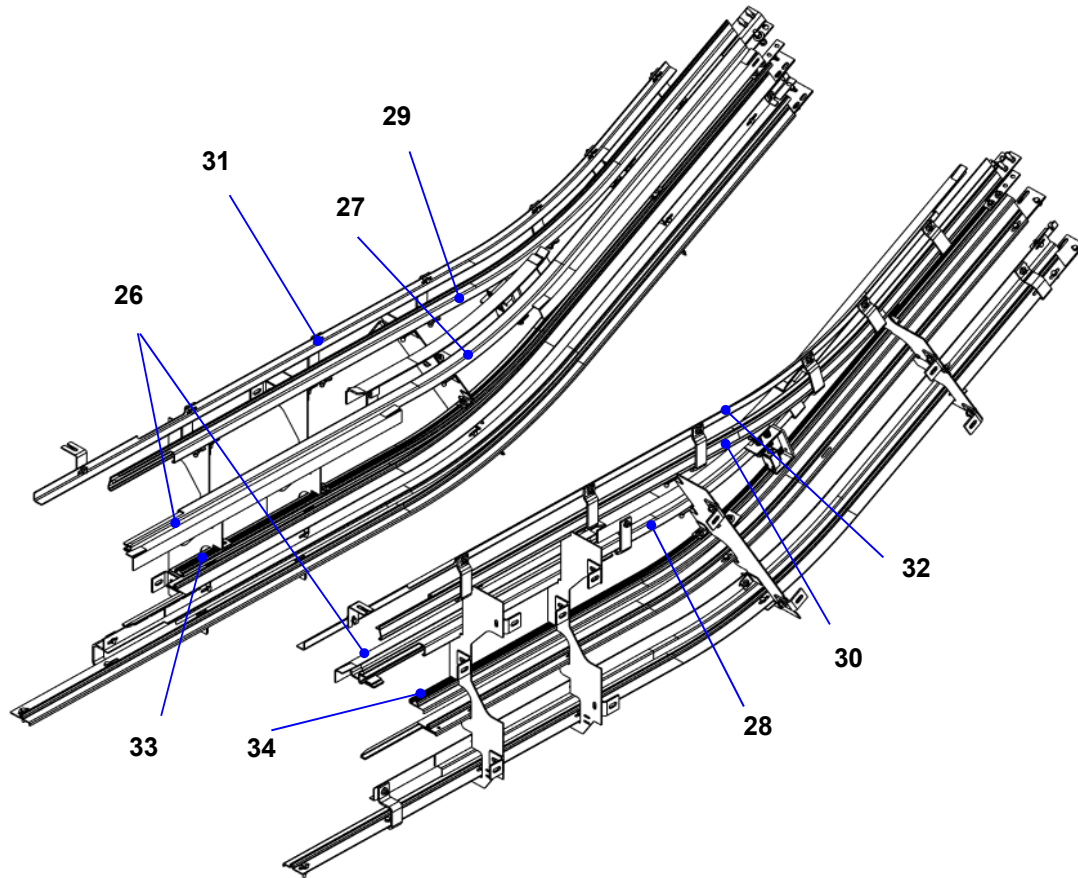

2 FLAT STEP

508NCE Escalator Track Lower Landing

Spare Parts Leaflet
52-DBA26131AN

LOWER LANDING OUTDOOR

DBA26131AN			
REF. No.	PART No.	DESCRIPTION	
16	DAA483EP103	Upthrust track, left side	2 & 3 FLAT STEP
17	DAA483EP104	Upthrust track, right side	
18	DAA483ER103	Upthrust track, left side	
19	DAA483ER104	Upthrust track, right side	

508NCE Escalator Track Lower Landing

**Spare Parts Leaflet
52-DBA26131AN**

DBA26131AN			
REF. No.	PART No.	DESCRIPTION	
20	DAA483EM113	Track for step chain roller, on return side, left side	3 FLAT STEP
21	DAA483EM114	Track for step chain roller, on return side, right side	
22	DAA483FA3	Track with cover, left side	
23	DAA483FA4	Track with cover, right side	
24	DAA483EL113	Track for step roller , on return side, left side	
25	DAA483EL114	Track for step roller , on return side, right side	

508NCE Escalator Track Lower Landing

**Spare Parts Leaflet
52-DBA26131AN**

LOWER LANDING OUTDOOR

DBA26131AN		
REF. No.	PART No.	DESCRIPTION
26	DAA483BAF10	Upthrust track, left & right side
27	DAA483DW113	Track for step roller, on passenger side, left side
28	DAA483DW114	Track for step roller, on passenger side, right side
29	DAA483DV113	Track for step chain roller , on passenger side, left side
30	DAA483DV114	Track for step chain roller, on passenger side, right side
31	DAA483TD103	Track, left side
32	DAA483TD104	Track, right side
33	DAA483GA3	Track, left side
34	DAA483GA4	Track, right side