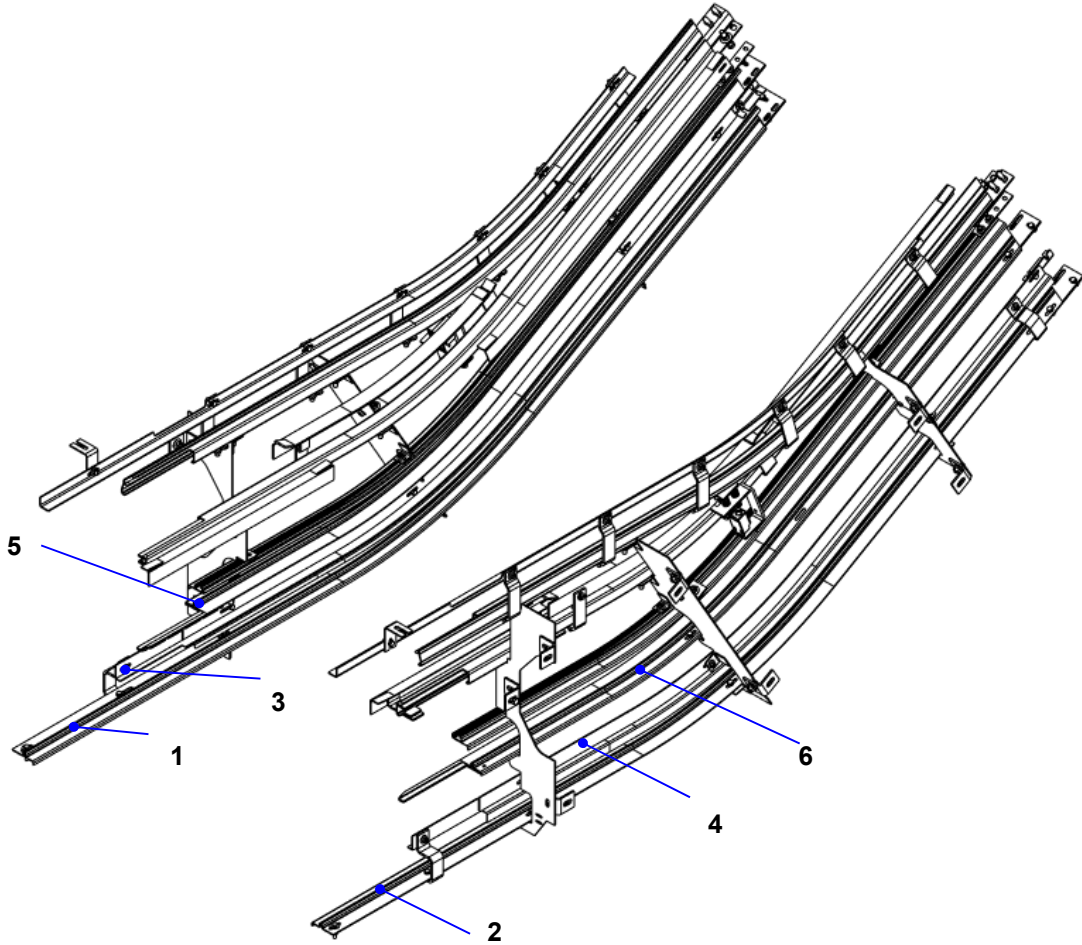

508NCE Escalator Track Lower Landing

**Spare Parts Leaflet
52-DBA26131AN**

LOWER LANDING OUTDOOR

DBA26131AN			
REF. No.	PART No.	DESCRIPTION	
1	DAA483EM111	Track for step chain roller, on return side, left side	2 FLAT STEP
2	DAA483EM112	Track for step chain roller, on return side, right side	
3	DAA483FA1	Track with cover, left side	
4	DAA483FA2	Track with cover, right side	
5	DAA483EL111	Track for step roller , on return side, left side	
6	DAA483EL112	Track for step roller , on return side, right side