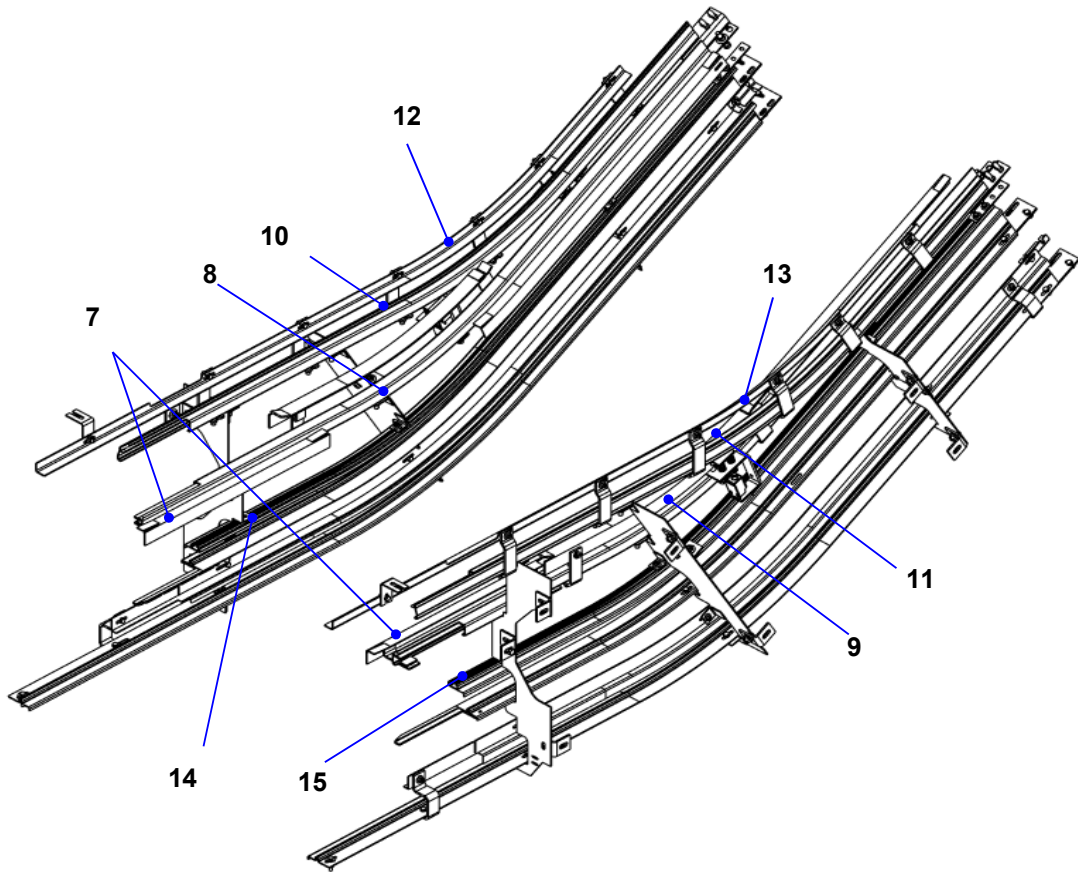

If you have any suggestions about this document, please contact the subject matter expert listed on this page.

508NCE Escalator Track Lower Landing

**Spare Parts Leaflet
52-DBA26131AN**

LOWER LANDING OUTDOOR

DBA26131AN			
REF. No.	PART No.	DESCRIPTION	
1	DAA483EM111	Track for step chain roller, on return side, left side	2 FLAT STEP
2	DAA483EM112	Track for step chain roller, on return side, right side	
3	DAA483FA1	Track with cover, left side	
4	DAA483FA2	Track with cover, right side	
5	DAA483EL111	Track for step roller , on return side, left side	
6	DAA483EL112	Track for step roller , on return side, right side	

508NCE Escalator Track Lower Landing

Spare Parts Leaflet
52-DBA26131AN

LOWER LANDING OUTDOOR

DBA26131AN		
REF. No.	PART No.	DESCRIPTION
7	DAA483BAF7	Upthrust track, left & right side
8	DAA483DW111	Track for step roller, on passenger side, left side
9	DAA483DW112	Track for step roller, on passenger side, right side
10	DAA483DV111	Track for step chain roller , on passenger side, left side
11	DAA483DV112	Track for step chain roller, on passenger side, right side
12	DAA483TD101	Track, left side
13	DAA483TD102	Track, right side
14	DAA483GA1	Track, left side
15	DAA483GA2	Track, right side