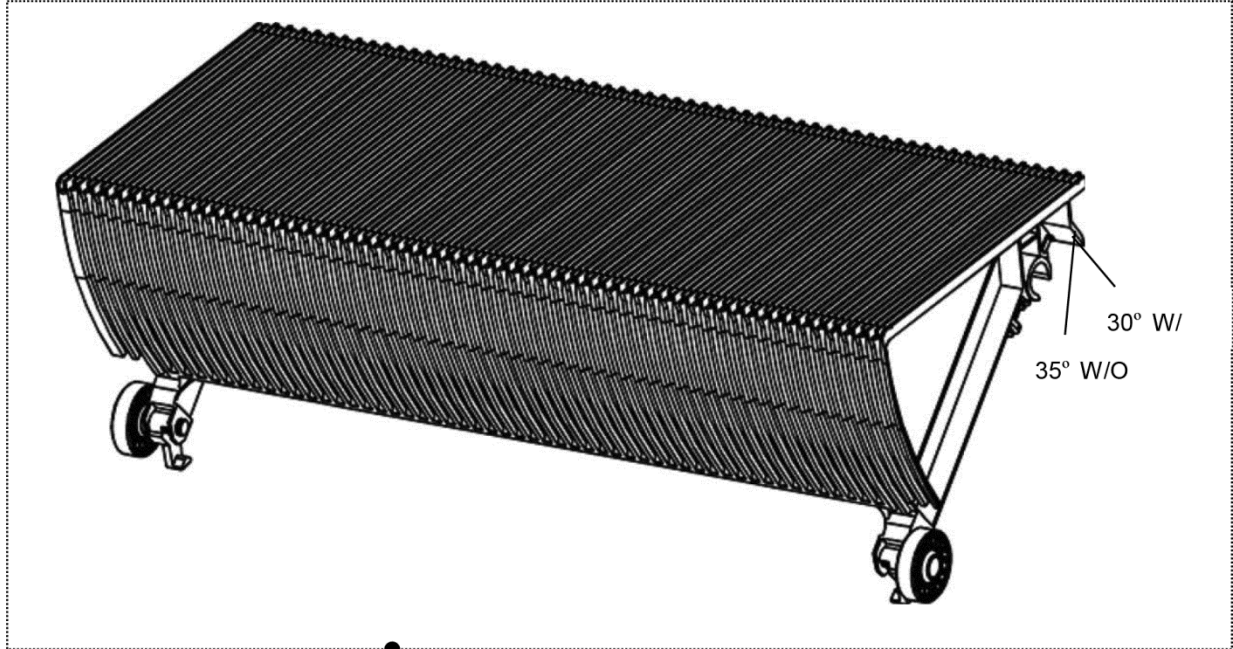

Escalator Step

53-DAA26140C

WITHOUT INDEX PIN

24-26

REF. No.	PART No.	DESCRIPTION	TYPE	LOCATED
	DAA26140C			
24	DAA26140C224	Grey, with tread finish, 2 sides yellow coated	1000	Indoor
25	DAA26140C225		800	
26	DAA26140C226		600	
24	DAA26140C324	Grey, with tread finish, 2 sides yellow coated	1000	Outdoor / Indoor
25	DAA26140C325		800	
26	DAA26140C326		600	

WITHOUT INDEX PIN

27-32

REF. No.	PART No.	DESCRIPTION	TYPE	LOCATED
	DAA26140C			
27	DAA26140C227	Black, with tread finish, 2 sides yellow coated	4000	Indoor
28	DAA26140C228		800	
29	DAA26140C229		600	
27	DAA26140C327	Black, with tread finish, 2 sides yellow coated	1000	Outdoor / Indoor
28	DAA26140C328		800	
29	DAA26140C329		600	
30	DAA26140C233	Non-painted, with tread finish, 2 sides yellow coated	4000	Indoor
31	DAA26140C234		800	
32	DAA26140C235		600	
30	DAA26140C333	Non-Painted with Tread Finish, 2 sides yellow coated	1000	Indoor
31	DAA26140C334		800	
32	DAA26140C335		600	