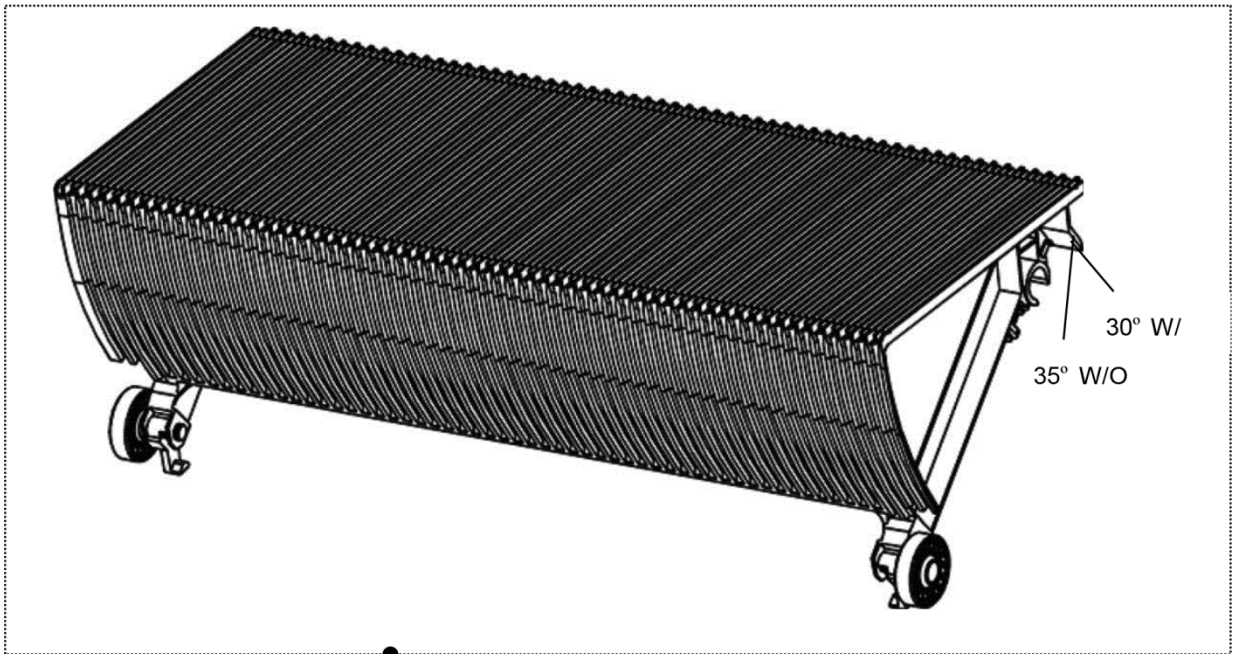

Escalator Step

53-DAA26140C

WITH INDEX PIN

33-35

REF. No.	PART No.	DESCRIPTION	TYPE	LOCATED
	DAA26140C			
33	DAA26140C44	Grey, with tread finish, 3 sides yellow coated	1000	Indoor
34	DAA26140C45		800	
35	DAA26140C46		600	
33	DAA26140C144	Grey, with tread finish, 3 sides yellow coated	1000	Outdoor / Indoor
34	DAA26140C145		800	
35	DAA26140C146		600