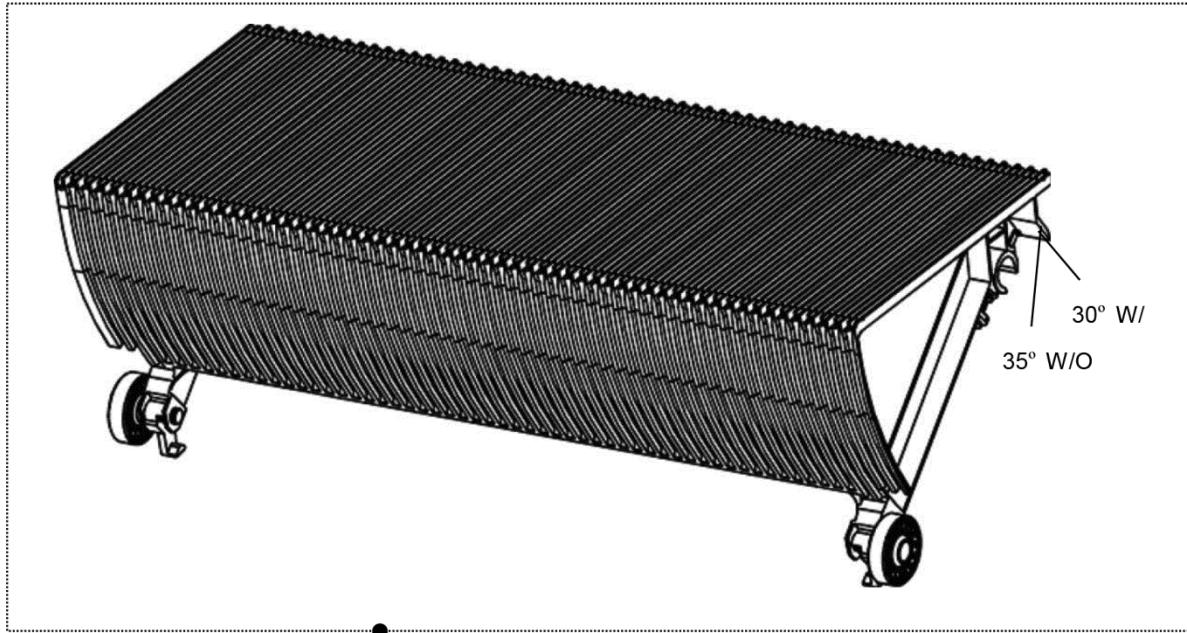

WITH INDEX PIN

54-59

REF. No.	PART No.	DESCRIPTION	TYPE	LOCATED
	DAA26140C			
54	DAA26140C67	Black, with tread finish, 2 sides yellow inserts	1000	Indoor
55	DAA26140C68		800	
56	DAA26140C69		600	
54	DAA26140C167	Black, with tread finish, 2 sides yellow inserts	1000	Outdoor / Indoor
55	DAA26140C168		800	
56	DAA26140C169		600	
57	DAA26140C73	Non-painted, with tread finish, 2 sides yellow inserts	1000	Indoor
58	DAA26140C74		800	
59	DAA26140C75		600	
57	DAA26140C173	Non-Painted with Tread Finish, 2 sides yellow inserts	1000	Indoor
58	DAA26140C174		800	
59	DAA26140C175		600