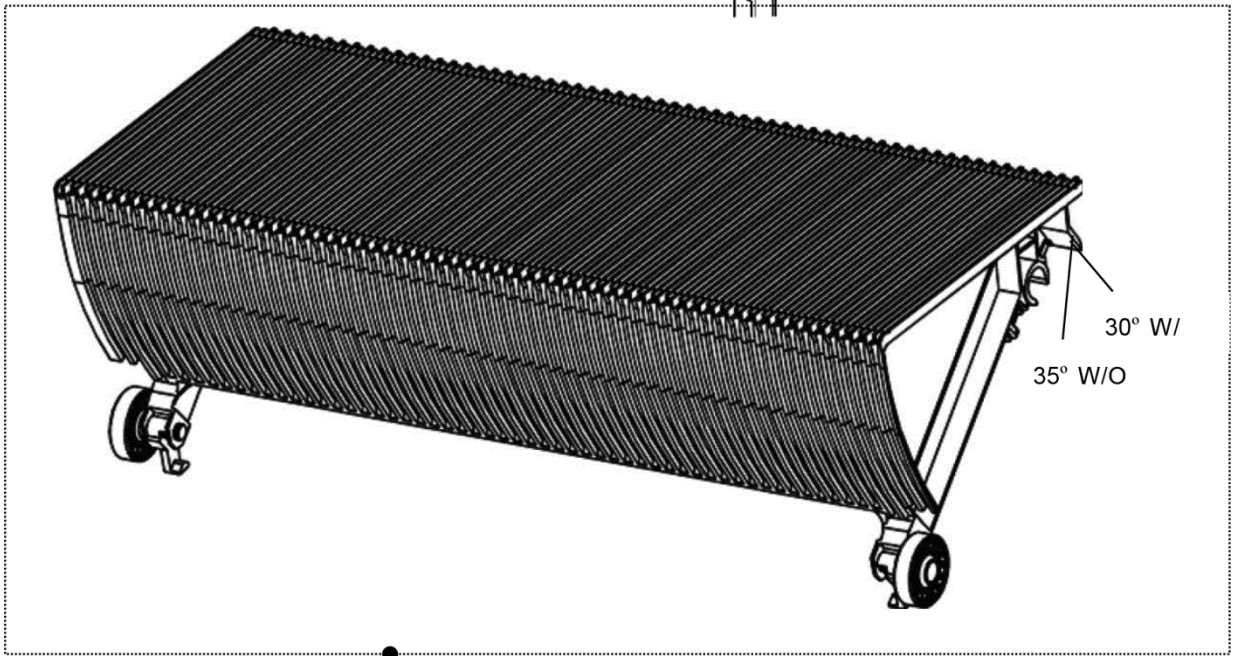

This document lists the lowest replaceable units (LRUs) for the standard version of the product. The LRUs are chosen by a team of Otis associates representing engineering and manufacturing.

While goal of this document is to make parts identification as easy as possible, the document cannot be all-inclusive. Elevator and escalator contracts classified as “special” or “custom” are not addressed here. For such contracts, please refer to specified information, the contract folder, TIPs, Field Education Articles, Construction Letters, etc. for further information.

If you have any suggestions about this document, please contact the subject matter expert listed on this page.

Escalator Step

53-DAA26140C

WITH INDEX PIN

1-6

REF. No.	PART No.	DESCRIPTION	TYPE	LOCATED
	DAA26140C			
4	DAA26140C1	Grey, without tread finish	1000	Indoor
2	DAA26140C2		800	
3	DAA26140C3		600	
1	DAA26140C101	Grey, without tread finish	1000	Outdoor / Indoor
2	DAA26140C102		800	
3	DAA26140C103		600	
4	DAA26140C4	Grey, with tread finish	1000	Indoor
5	DAA26140C5		800	
6	DAA26140C6		600	
4	DAA26140C104	Grey, with tread finish	1000	Outdoor / Indoor
5	DAA26140C105		800	
6	DAA26140C106		600	

WITH INDEX PIN

7-12

REF. No.	PART No.	DESCRIPTION	TYPE	LOCATED
	DAA26140C			
7	DAA26140C7	Black, with tread finish	4000	Indoor
8	DAA26140C8		800	
9	DAA26140C9		600	
7	DAA26140C107	Black, with tread finish	1000	Outdoor/Indoor
8	DAA26140C108		800	
9	DAA26140C109		600	
10	DAA26140C10	Non-painted, without tread finish	4000	Indoor
11	DAA26140C11		800	
12	DAA26140C12		600	
10	DAA26140C110	Non-Painted without Tread Finish	1000	Indoor
11	DAA26140C111		800	
12	DAA26140C112		600	