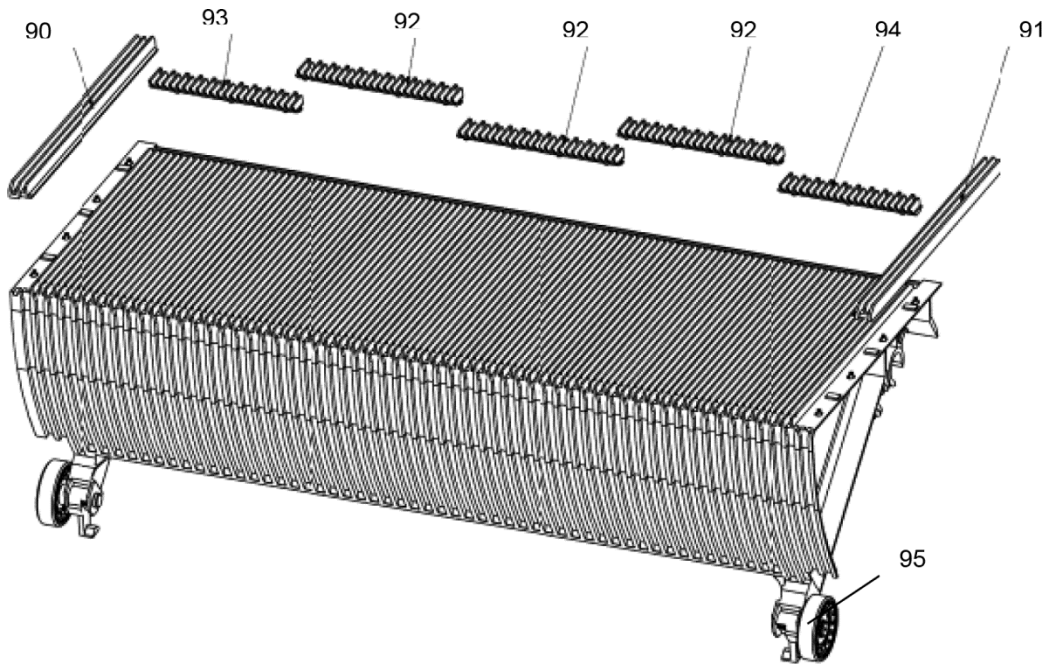

Escalator Step

53-DAA26140C

ONLY FOR JIS CODE

WITH INDEX PIN

87-89

REF. No.	PART No.	DESCRIPTION	TYPE	LOCATED
	DAA26140C			
87	DAA26140C469	Black, with tread finish, 2 sides yellow inserts	600	Indoor
88	DAA26140C489	Black, with tread finish, 3 sides yellow inserts		
89	DAA26140C486	Grey, with tread finish, 3 sides yellow inserts		
87	DAA26140C569	Black, with tread finish, 2 sides yellow inserts		Outdoor / Indoor
88	DAA26140C589	Black, with tread finish, 2 sides yellow inserts		
89	DAA26140C586	Grey, with tread finish, 3 sides yellow inserts		

DAA26140C		
REF. No.	PART No.	DESCRIPTION
90	GO455G11	Yellow insert R
91	GO455G12	Yellow insert L
92	GO455G3	Yellow insert for 800mm and 600mm step
	DAA455A1	Yellow insert for 1000mm step
93	GO455G4	Yellow insert for 800mm and 600mm step
	DAA455A2	Yellow insert for 1000mm step
94	GO455G5	Yellow insert for 800mm and 600mm step
	DAA455A3	Yellow insert for 1000mm step
95	GAA290CF2	Roller