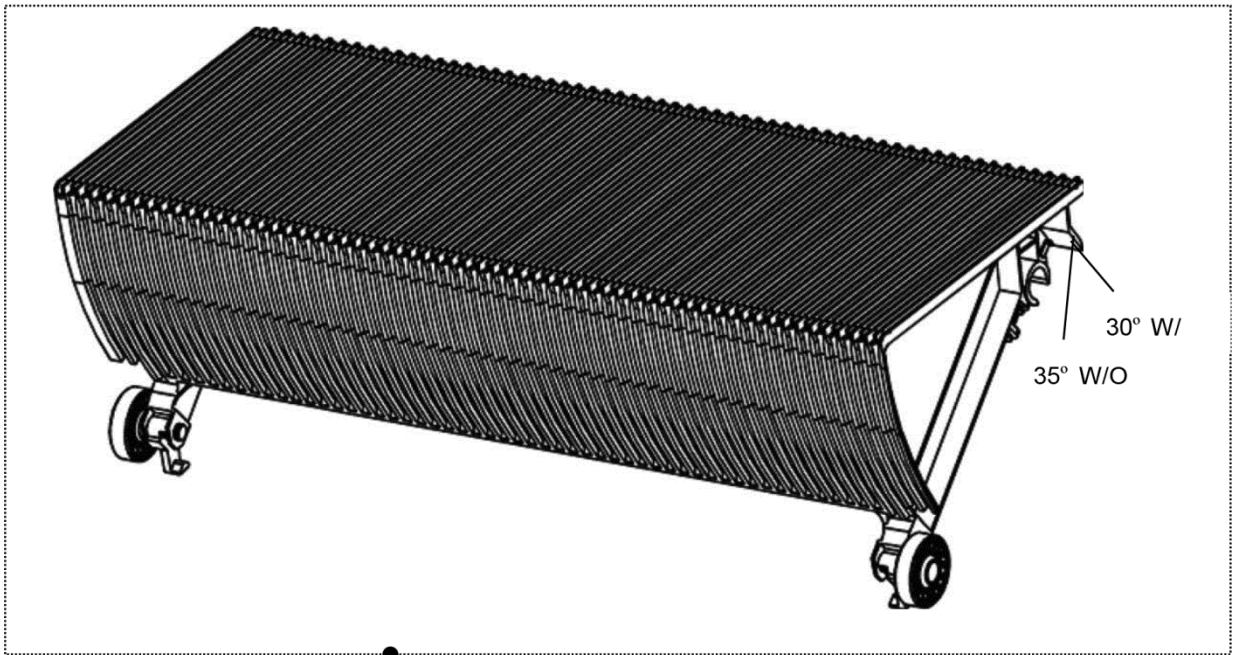

Escalator Step

53-DAA26140C

WITH INDEX PIN

51-53

REF. No.	PART No.	DESCRIPTION	TYPE	LOCATED
	DAA26140C			
51	DAA26140C64	Grey, with tread finish, 2 sides yellow inserts	4000	Indoor
52	DAA26140C65		800	
53	DAA26140C66		600	
51	DAA26140C164	Grey, with tread finish, 2 sides yellow inserts	1000	Outdoor / Indoor
52	DAA26140C165		800	
53	DAA26140C166		600