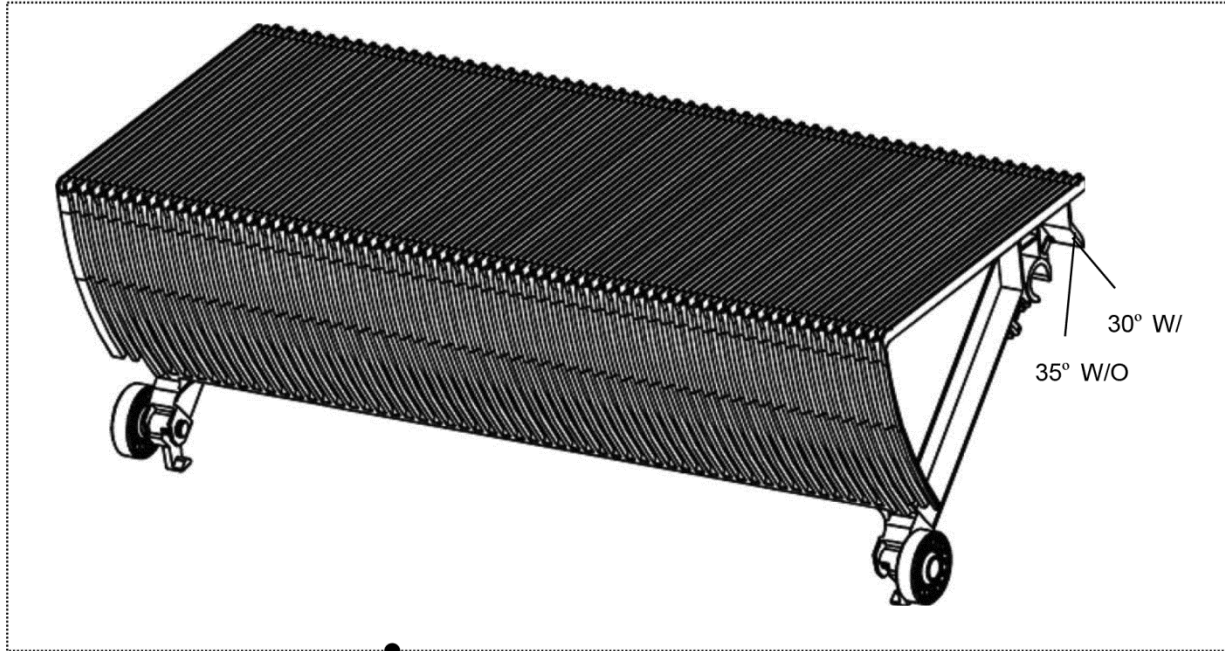

WITHOUT INDEX PIN

19-24

DAA26140C

REF. No.	PART No.	DESCRIPTION	TYPE	LOCATED
19	DAA26140C207	Black, with tread finish	4000	Indoor
20	DAA26140C208		800	
24	DAA26140C209		600	
19	DAA26140C307	Black, with tread finish	1000	Outdoor / Indoor
20	DAA26140C308		800	
21	DAA26140C309		600	
22	DAA26140C210	Non-painted, without tread finish	4000	Indoor
23	DAA26140C211		800	
24	DAA26140C212		600	
22	DAA26140C310	Non-Painted without Tread Finish	1000	Indoor
23	DAA26140C311		800	
24	DAA26140C312		600