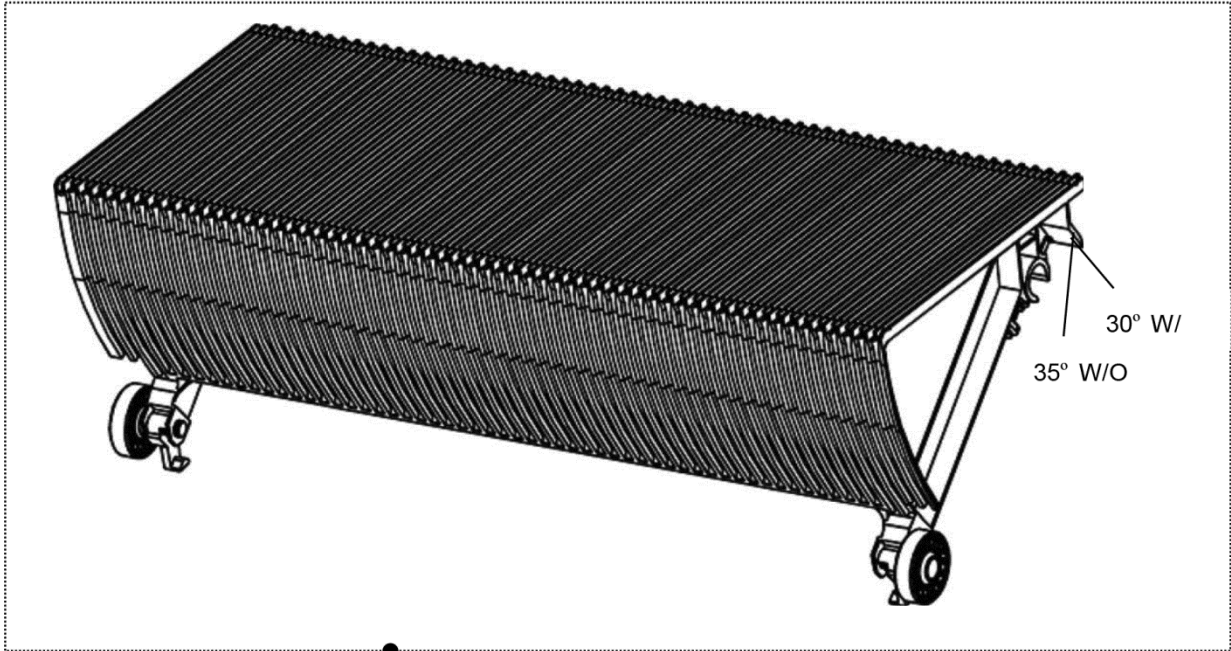

WITHOUT INDEX PIN

81-86

REF. No.	PART No.	DESCRIPTION	TYPE	LOCATED
	DAA26140C			
81	DAA26140C287	Black, with tread finish, 3 sides yellow inserts	4000	Indoor
82	DAA26140C288		800	
83	DAA26140C289		600	
81	DAA26140C387	Black, with tread finish, 3 sides yellow inserts	1000	Outdoor / Indoor
82	DAA26140C388		800	
83	DAA26140C389		600	
84	DAA26140C293	Non-painted, with tread finish, 3 sides yellow inserts	4000	Indoor
85	DAA26140C294		800	
86	DAA26140C295		600	
84	DAA26140C393	Non-Painted with Tread Finish, 3 sides yellow inserts	1000	Indoor
85	DAA26140C394		800	
86	DAA26140C395		600