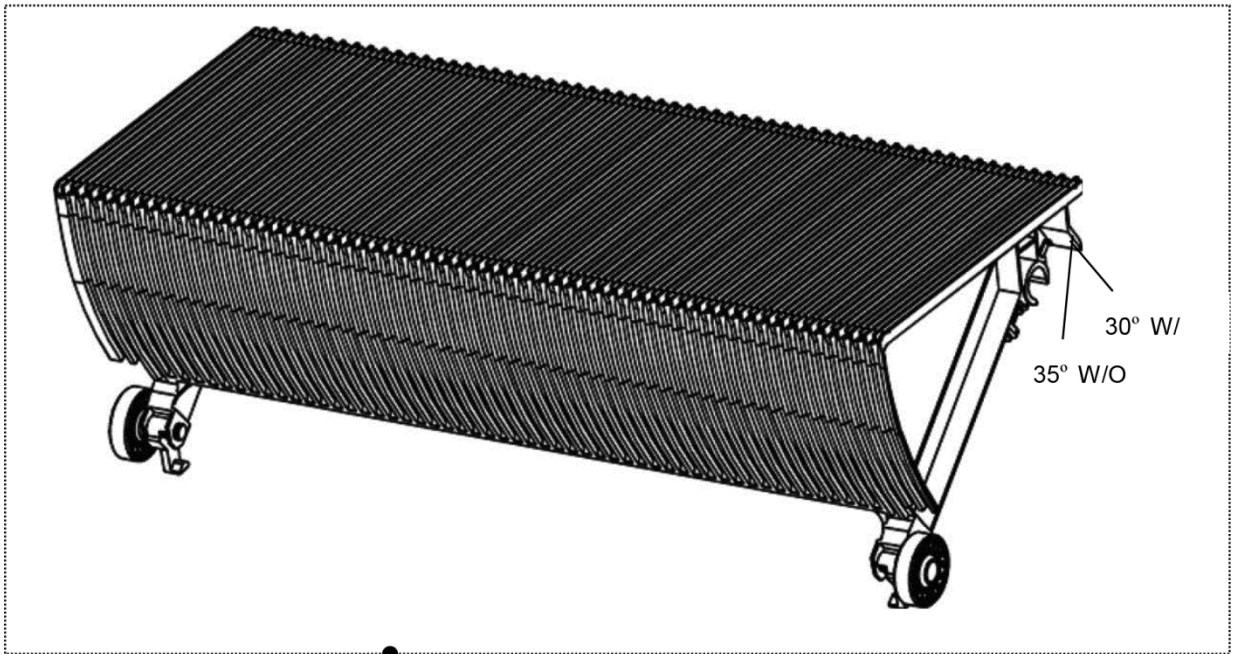

Escalator Step

53-DAA26140C

WITH INDEX PIN

69-71

REF. No.	PART No.	DESCRIPTION	TYPE	LOCATED
	DAA26140C			
69	DAA26140C84	Grey, with tread finish, 3 sides yellow inserts	4000	Indoor
70	DAA26140C85		800	
71	DAA26140C86		600	
69	DAA26140C184	Grey, with tread finish, 3 sides yellow inserts	1000	Outdoor / Indoor
70	DAA26140C185		800	
71	DAA26140C186		600