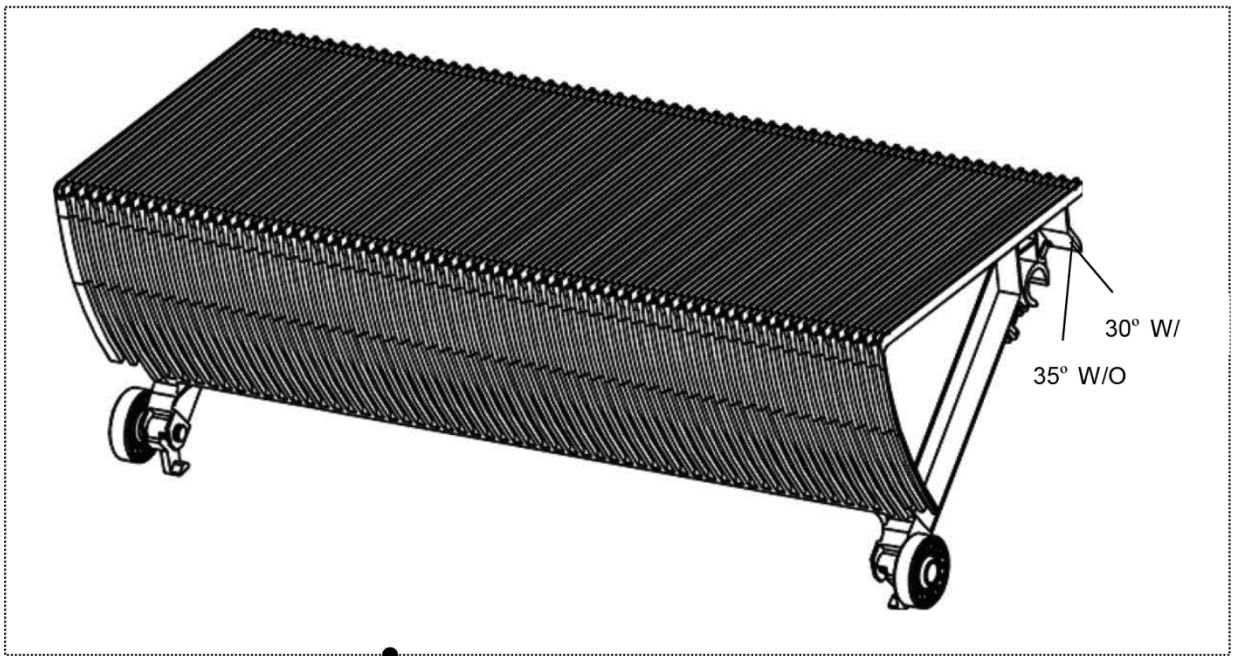

Escalator Step

53-DAA26140C

ONLY FOR JIS CODE

WITH INDEX PIN

87-89

REF. No.	PART No.	DESCRIPTION	TYPE	LOCATED
	DAA26140C			
87	DAA26140C469	Black, with tread finish, 2 sides yellow inserts	600	Indoor
88	DAA26140C489	Black, with tread finish, 3 sides yellow inserts		
89	DAA26140C486	Grey, with tread finish, 3 sides yellow inserts		
87	DAA26140C569	Black, with tread finish, 2 sides yellow inserts		Outdoor / Indoor
88	DAA26140C589	Black, with tread finish, 2 sides yellow inserts		
89	DAA26140C586	Grey, with tread finish, 3 sides yellow inserts