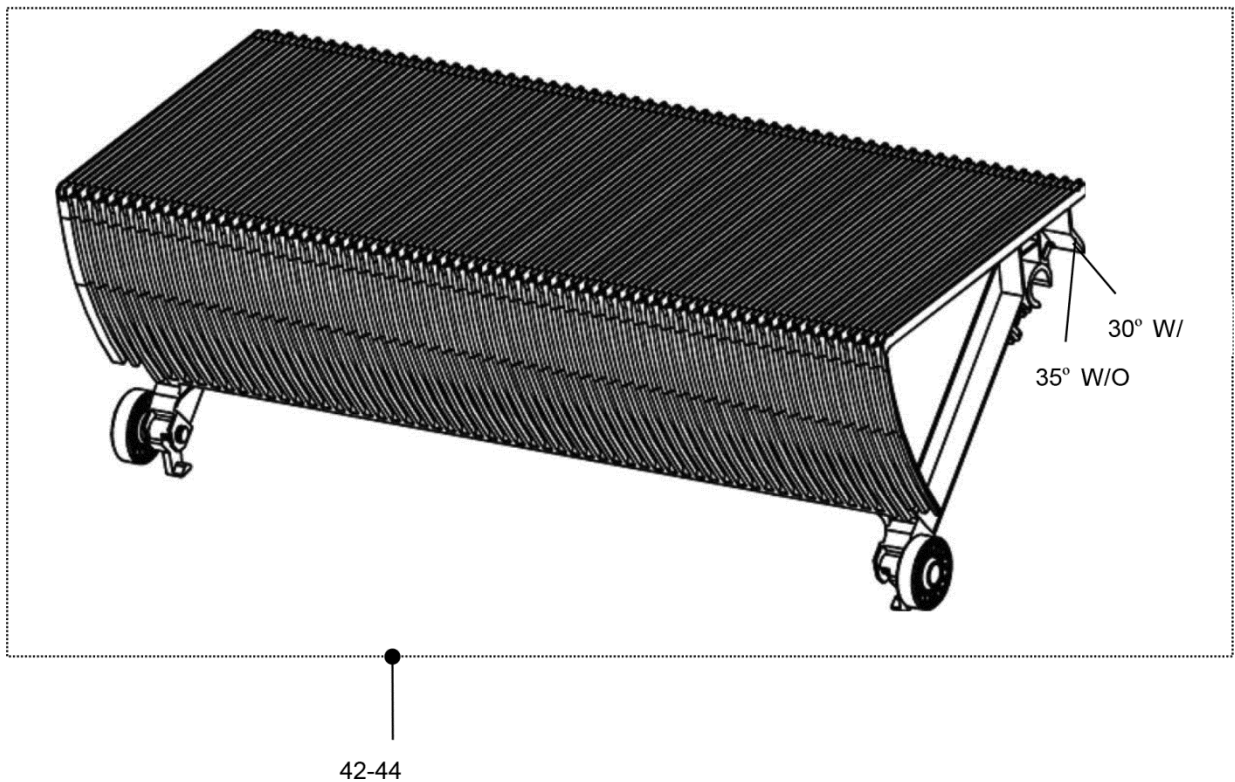

Escalator Step

53-DAA26140C

WITHOUT INDEX PIN

REF. No.	PART No.	DESCRIPTION	TYPE	LOCATED
	DAA26140C			
42	DAA26140C244	Grey, with tread finish, 3 sides yellow coated	1000	Indoor
43	DAA26140C245		800	
44	DAA26140C246		600	
42	DAA26140C344	Grey, with tread finish, 3 sides yellow coated	1000	Outdoor / Indoor
43	DAA26140C345		800	
44	DAA26140C346		600