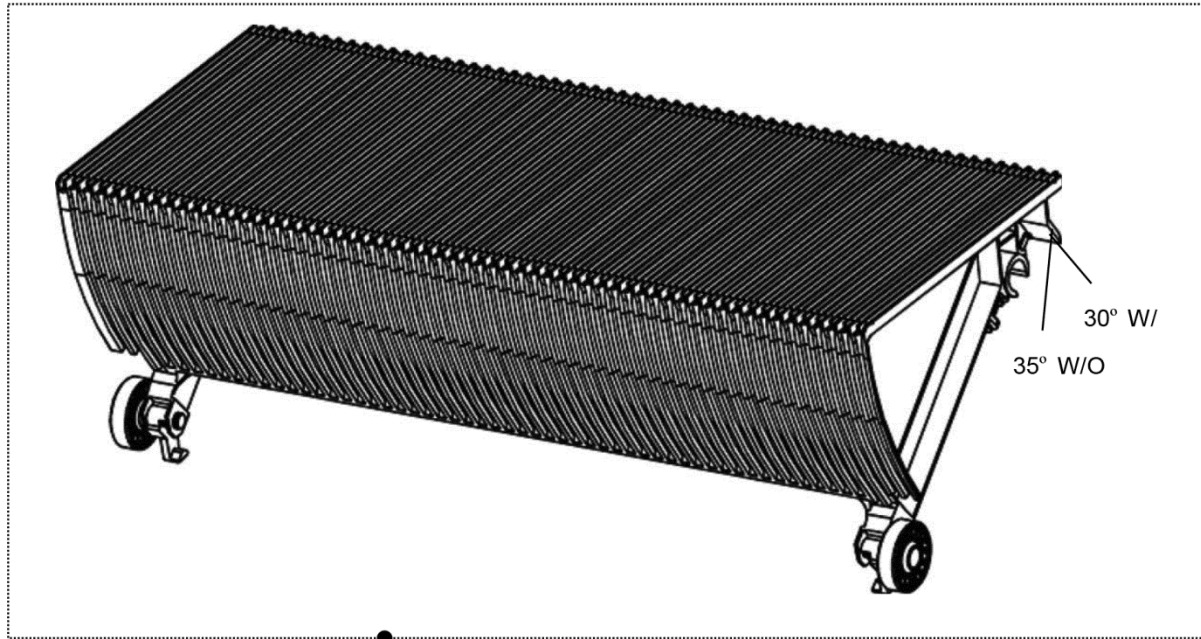

WITH INDEX PIN

70-77

REF. No.	PART No.	DESCRIPTION	TYPE	LOCATED
	DAA26140C			
72	DAA26140C87	Black, with tread finish, 3 sides yellow inserts	1000	Indoor
73	DAA26140C88		800	
74	DAA26140C89		600	
72	DAA26140C187	Black, with tread finish, 3 sides yellow inserts	1000	Outdoor / Indoor
73	DAA26140C188		800	
74	DAA26140C189		600	
75	DAA26140C93	Non-painted, with tread finish, 3 sides yellow inserts	1000	Indoor
76	DAA26140C94		800	
77	DAA26140C95		600	
75	DAA26140C193	Non-Painted with Tread Finish, 3 sides yellow inserts	1000	Indoor
76	DAA26140C194		800	
77	DAA26140C195		600