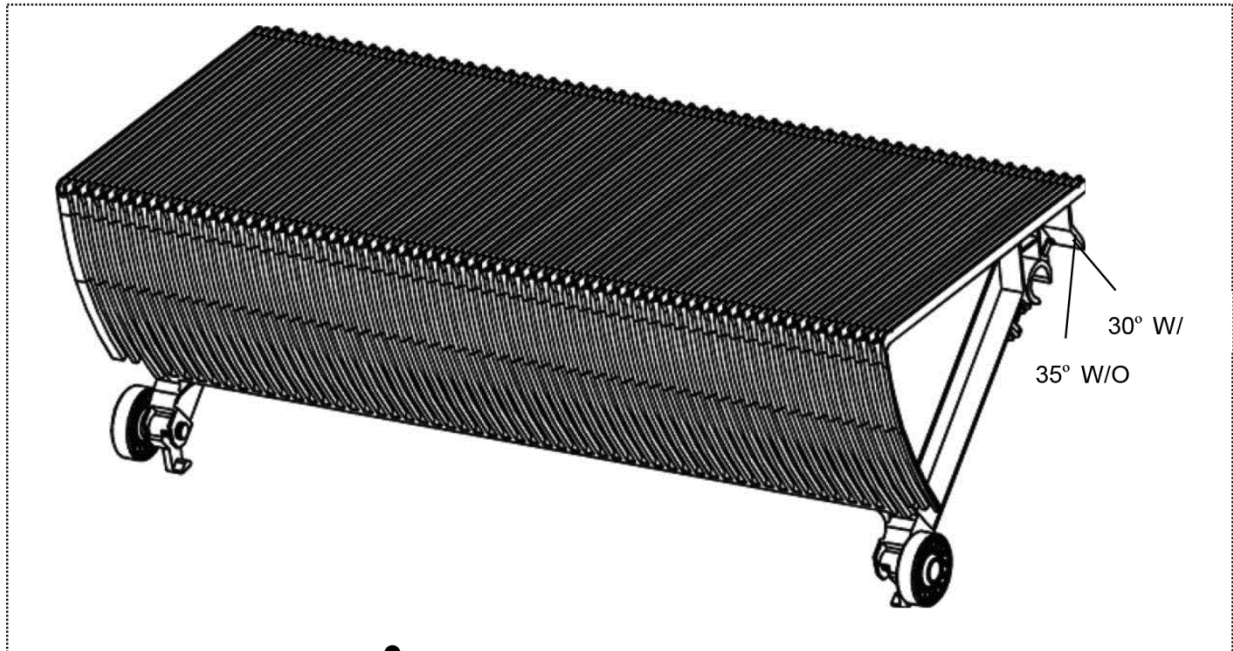

Escalator Step

53-DAA26140C

WITHOUT INDEX PIN

78-80

REF. No.	PART No.	DESCRIPTION	TYPE	LOCATED
	DAA26140C			
78	DAA26140C284	Grey, with tread finish, 3 sides yellow inserts	1000	Indoor
79	DAA26140C285		800	
80	DAA26140C286		600	
78	DAA26140C384	Grey, with tread finish, 3 sides yellow inserts	1000	Outdoor / Indoor
79	DAA26140C385		800	
80	DAA26140C386		600