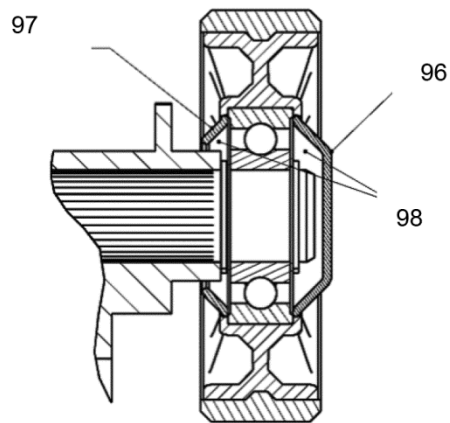

Escalator Step

53-DAA26140C

REF. No.	PART No.	DESCRIPTION
	DAA26140C	
96	GAA273WZ1	Cover, outside
97	GAA273WZ2	Cover, inside
98	OTIS NO.12	Grease