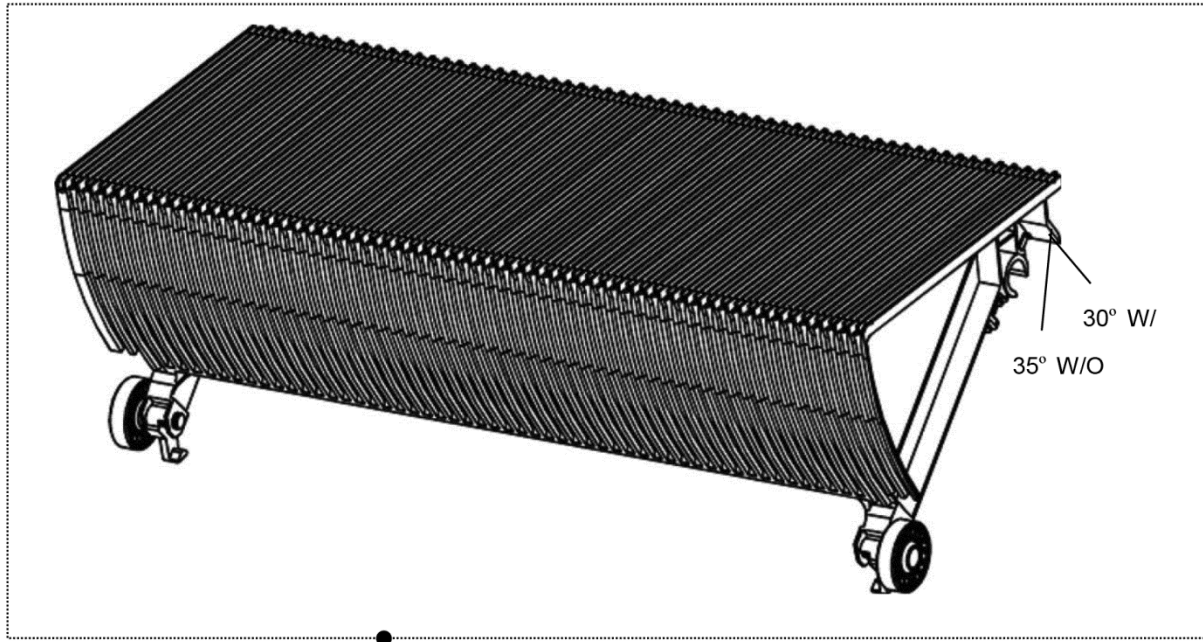

WITH INDEX PIN

36-41

REF. No.	PART No.	DESCRIPTION	TYPE	LOCATED
	DAA26140C			
36	DAA26140C47	Black, with tread finish, 3 sides yellow coated	4000	Indoor
37	DAA26140C48		800	
38	DAA26140C49		600	
36	DAA26140C147	Black, with tread finish, 3 sides yellow coated	1000	Outdoor / Indoor
37	DAA26140C148		800	
38	DAA26140C149		600	
39	DAA26140C53	Non-painted, with tread finish, 3 sides yellow coated	4000	Indoor
40	DAA26140C54		800	
41	DAA26140C55		600	
39	DAA26140C153	Non-Painted with Tread Finish, 3 sides yellow coated	1000	Indoor
40	DAA26140C154		800	
41	DAA26140C155		600