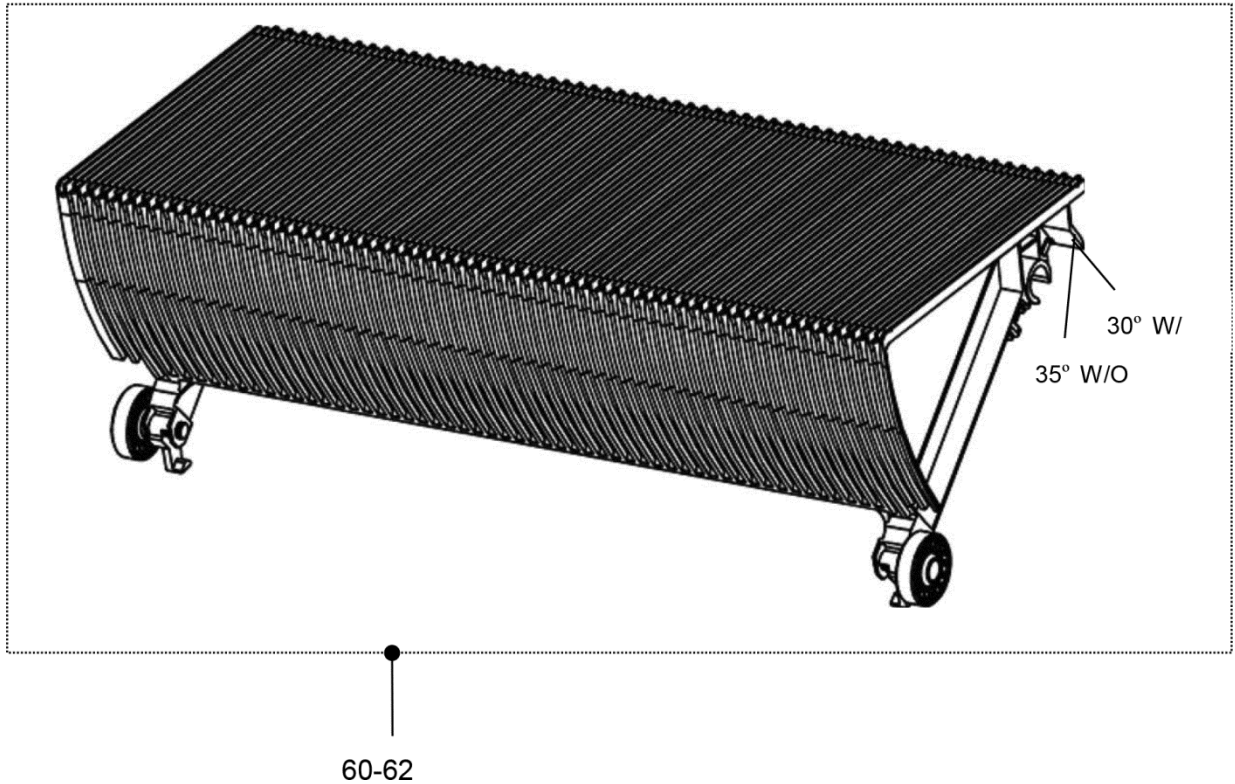

Escalator Step

53-DAA26140C

WITHOUT INDEX PIN

REF. No.	PART No.	DESCRIPTION	TYPE	LOCATED
	DAA26140C			
60	DAA26140C264	Grey, with tread finish, 2 sides yellow inserts	4000	Indoor
61	DAA26140C265		800	
62	DAA26140C266		600	
60	DAA26140C364	Grey, with tread finish, 2 sides yellow inserts	1000	Outdoor / Indoor
61	DAA26140C365		800	
62	DAA26140C366		600