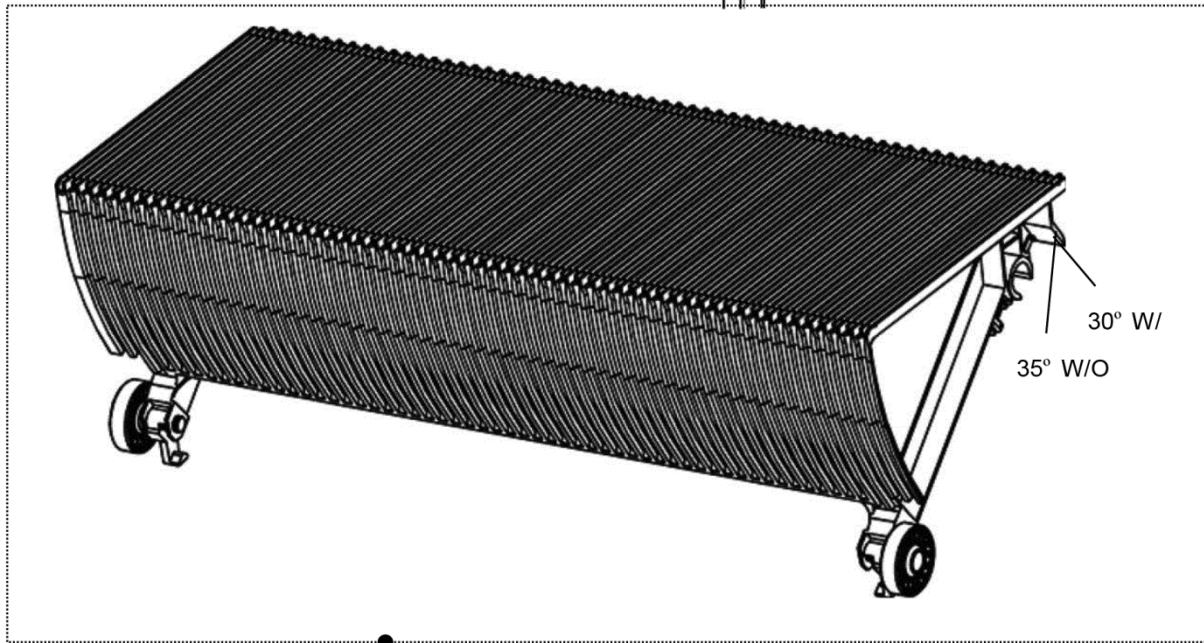

If you have any suggestions about this document, please contact the subject matter expert listed on this page.

Escalator Step

53-DAA26140C

WITH INDEX PIN

1-6

REF. No.	PART No.	DESCRIPTION	TYPE	LOCATED
	DAA26140C			
4	DAA26140C1	Grey, without tread finish	1000	Indoor
2	DAA26140C2		800	
3	DAA26140C3		600	
1	DAA26140C101	Grey, without tread finish	1000	Outdoor / Indoor
2	DAA26140C102		800	
3	DAA26140C103		600	
4	DAA26140C4	Grey, with tread finish	1000	Indoor
5	DAA26140C5		800	
6	DAA26140C6		600	
4	DAA26140C104	Grey, with tread finish	1000	Outdoor / Indoor
5	DAA26140C105		800	
6	DAA26140C106		600	

WITH INDEX PIN

7-12

REF. No.	PART No.	DESCRIPTION	TYPE	LOCATED
	DAA26140C			
7	DAA26140C7	Black, with tread finish	4000	Indoor
8	DAA26140C8		800	
9	DAA26140C9		600	
7	DAA26140C107	Black, with tread finish	1000	Outdoor/Indoor
8	DAA26140C108		800	
9	DAA26140C109		600	
10	DAA26140C10	Non-painted, without tread finish	4000	Indoor
11	DAA26140C11		800	
12	DAA26140C12		600	
10	DAA26140C110	Non-Painted without Tread Finish	1000	Indoor
11	DAA26140C111		800	
12	DAA26140C112		600	