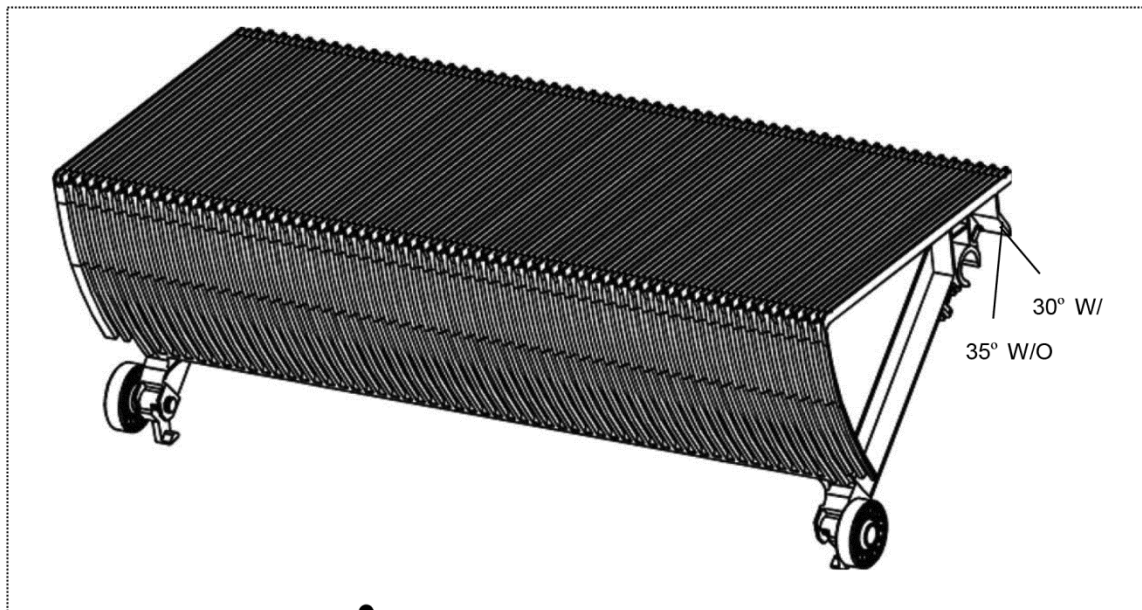

WITHOUT INDEX PIN

45-50

REF. No.	PART No.	DESCRIPTION	TYPE	LOCATED
	DAA26140C			
45	DAA26140C247	Black, with tread finish, 3 sides yellow coated	1000	
46	DAA26140C248		800	
47	DAA26140C249		600	
45	DAA26140C347	Black, with tread finish, 3 sides yellow coated	1000	
46	DAA26140C348		800	
47	DAA26140C349		600	
48	DAA26140C253	Non-painted, with tread finish, 3 sides yellow coated	1000	
49	DAA26140C254		800	
50	DAA26140C255		600	
48	DAA26140C353	Non-Painted with Tread Finish, 3 sides yellow coated	1000	Indoor
49	DAA26140C354		800	
50	DAA26140C355		600