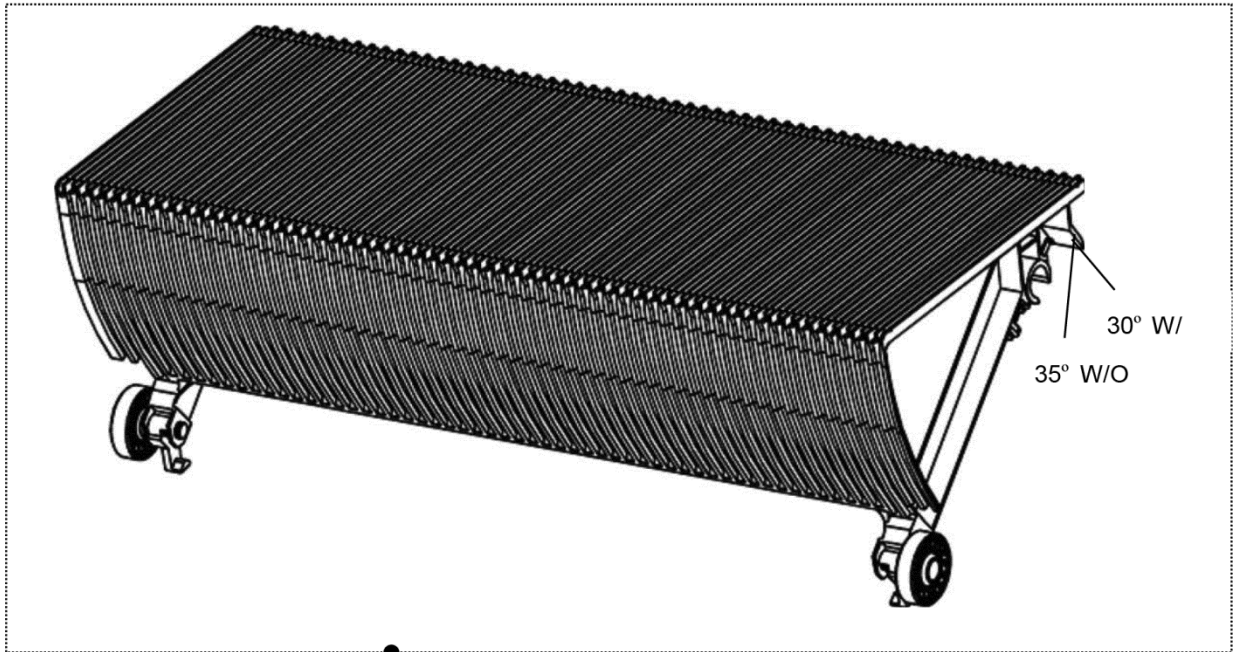

WITHOUT INDEX PIN

19-24

DAA26140C

REF. No.	PART No.	DESCRIPTION	TYPE	LOCATED
19	DAA26140C207	Black, with tread finish	4000	Indoor
20	DAA26140C208		800	
24	DAA26140C209		600	
19	DAA26140C307	Black, with tread finish	1000	Outdoor / Indoor
20	DAA26140C308		800	
21	DAA26140C309		600	
22	DAA26140C210	Non-painted, without tread finish	4000	Indoor
23	DAA26140C211		800	
24	DAA26140C212		600	
22	DAA26140C310	Non-Painted without Tread Finish	1000	Indoor
23	DAA26140C311		800	
24	DAA26140C312		600	

Escalator Step

53-DAA26140C

WITHOUT INDEX PIN

24-26

REF. No.	PART No.	DESCRIPTION	TYPE	LOCATED
	DAA26140C			
24	DAA26140C224	Grey, with tread finish, 2 sides yellow coated	1000	Indoor
25	DAA26140C225		800	
26	DAA26140C226		600	
24	DAA26140C324	Grey, with tread finish, 2 sides yellow coated	1000	Outdoor / Indoor
25	DAA26140C325		800	
26	DAA26140C326		600	