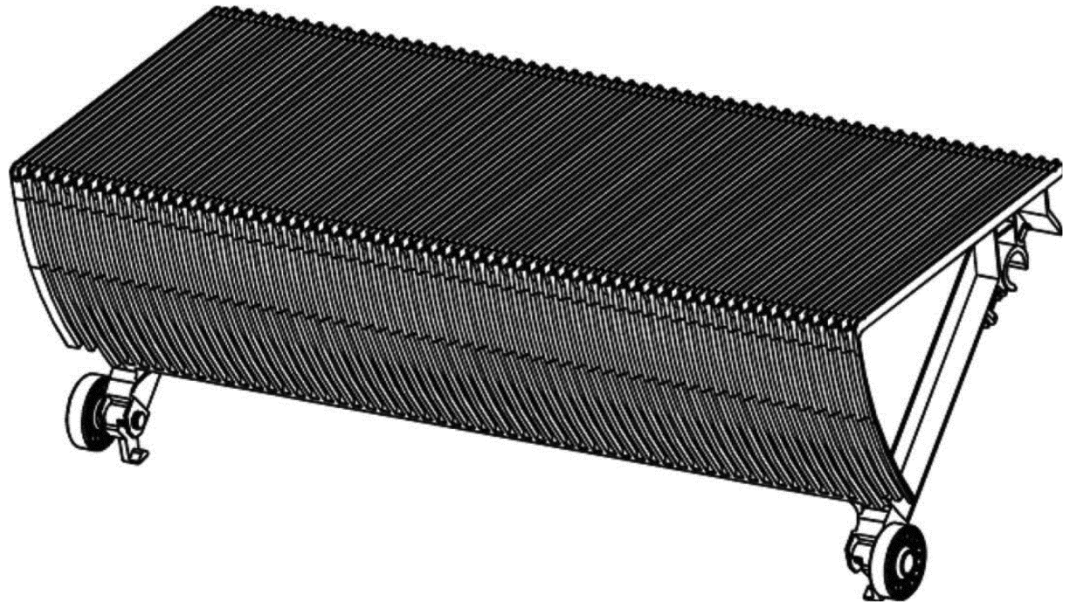

Escalator Step

Spare Parts Leaflet

53-DAA26140C

January 6, 2012 / Page 1 of 24

OTIS

SERVICE ENGINEERING
Otis Elevator Company
SIT GUANGZHOU

Unpublished Work—© Otis Elevator Co.; 2012

Leaflet Description

Escalator Step DAA26140C

Leaflet Revisions

Date Revised	Subject Matter Expert	Reason for Revision
March 4, 2011	Tian, Ruoming	Original Document
September 30, 2011	Cai, Xianyong	Add Part Ref. No. 177-182 on p. 26
January 6, 2012	Tian, Ruoming	Change Step Roller to GAA290CF2

If you have any suggestions about this document, please contact the subject matter expert listed on this page.

Escalator Step

53-DAA26140C

WITH INDEX PIN

1-6

REF. No.	PART No.	DESCRIPTION	TYPE	LOCATED
	DAA26140C			
4	DAA26140C1	Grey, without tread finish	1000	Indoor
2	DAA26140C2		800	
3	DAA26140C3		600	
1	DAA26140C101	Grey, without tread finish	1000	Outdoor / Indoor
2	DAA26140C102		800	
3	DAA26140C103		600	
4	DAA26140C4	Grey, with tread finish	1000	Indoor
5	DAA26140C5		800	
6	DAA26140C6		600	
4	DAA26140C104	Grey, with tread finish	1000	Outdoor / Indoor
5	DAA26140C105		800	
6	DAA26140C106		600	