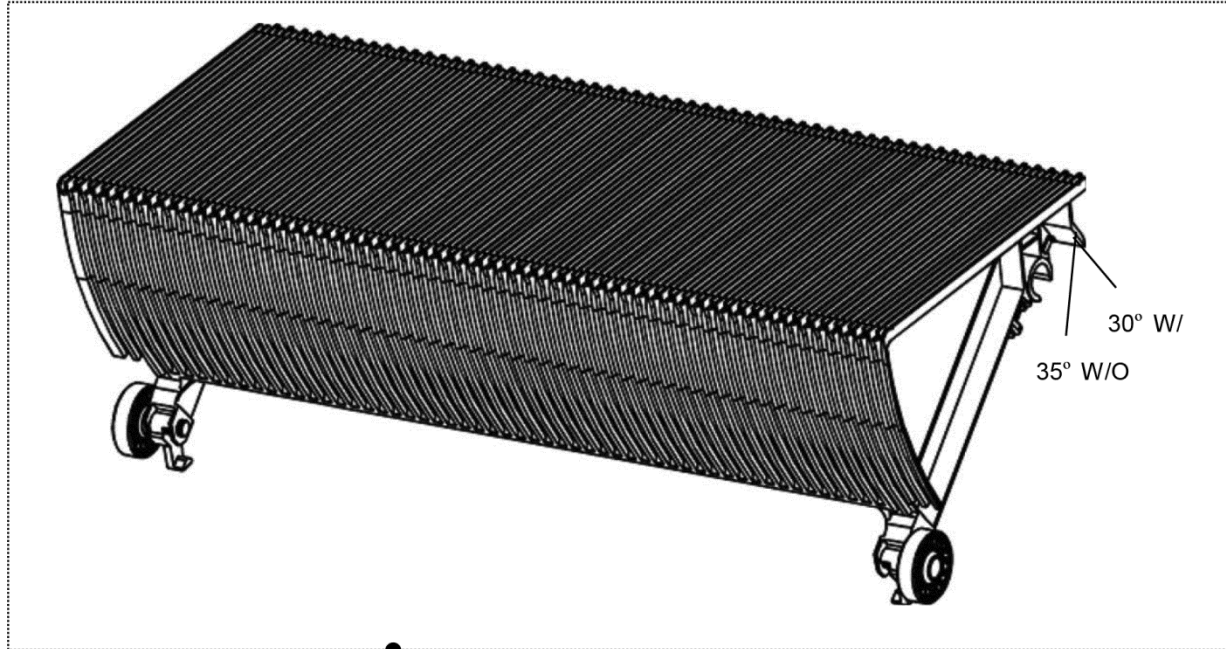

WITHOUT INDEX PIN

63-68

REF. No.	PART No.	DESCRIPTION	TYPE	LOCATED
	DAA26140C			
63	DAA26140C267	Black, with tread finish, 2 sides yellow inserts	4000	Indoor
64	DAA26140C268		800	
65	DAA26140C269		600	
63	DAA26140C367	Black, with tread finish, 2 sides yellow inserts	1000	Outdoor / Indoor
64	DAA26140C368		800	
65	DAA26140C369		600	
66	DAA26140C273	Non-painted, with tread finish, 2 sides yellow inserts	4000	Indoor
67	DAA26140C274		800	
68	DAA26140C275		600	
66	DAA26140C373	Non-Painted with Tread Finish, 2 sides yellow inserts	1000	Indoor
67	DAA26140C374		800	
68	DAA26140C375		600