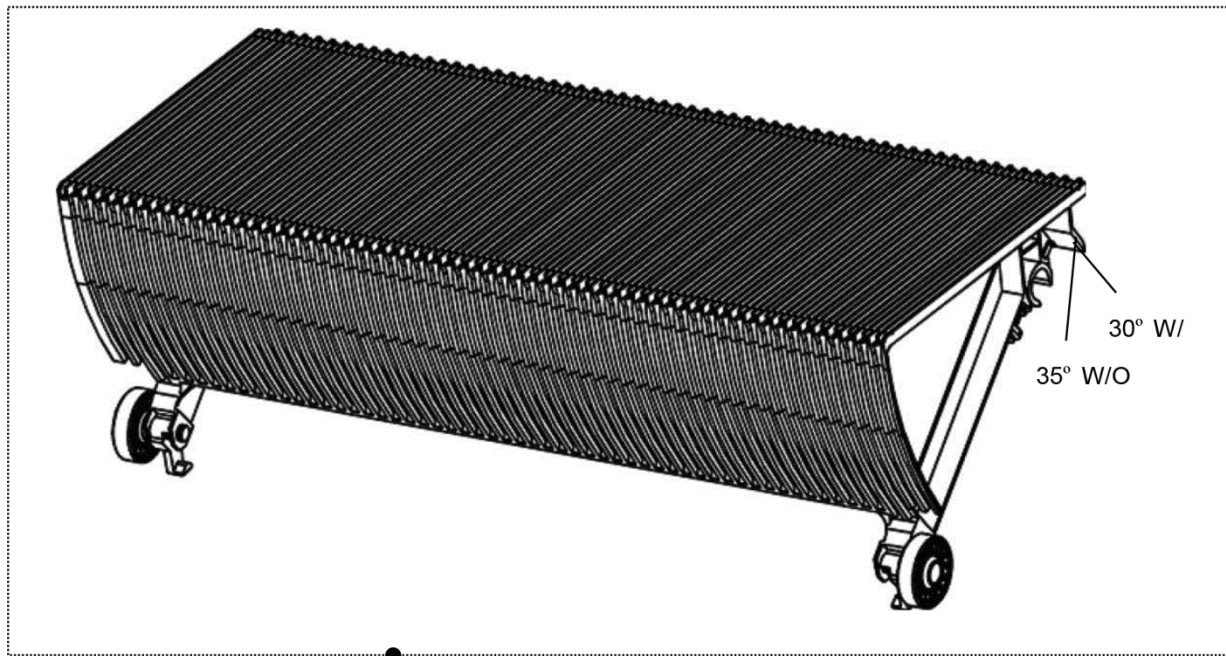

ONLY FOR JIS CODE

WITH INDEX PIN

99-101

REF. No.	PART No.	DESCRIPTION	TYPE	LOCATED
	DAA26140C			
99	DAA26140C468	Black, with tread finish, 2 sides yellow inserts	800	Indoor
400	DAA26140C485	Grey, with tread finish, 3 sides yellow inserts		
401	DAA26140C488	Black, with tread finish, 3 sides yellow inserts		
99	DAA26140C568	Black, with tread finish, 2 sides yellow inserts		Outdoor
100	DAA26140C585	Grey, with tread finish, 3 sides yellow inserts		
101	DAA26140C588	Black, with tread finish, 3 sides yellow inserts