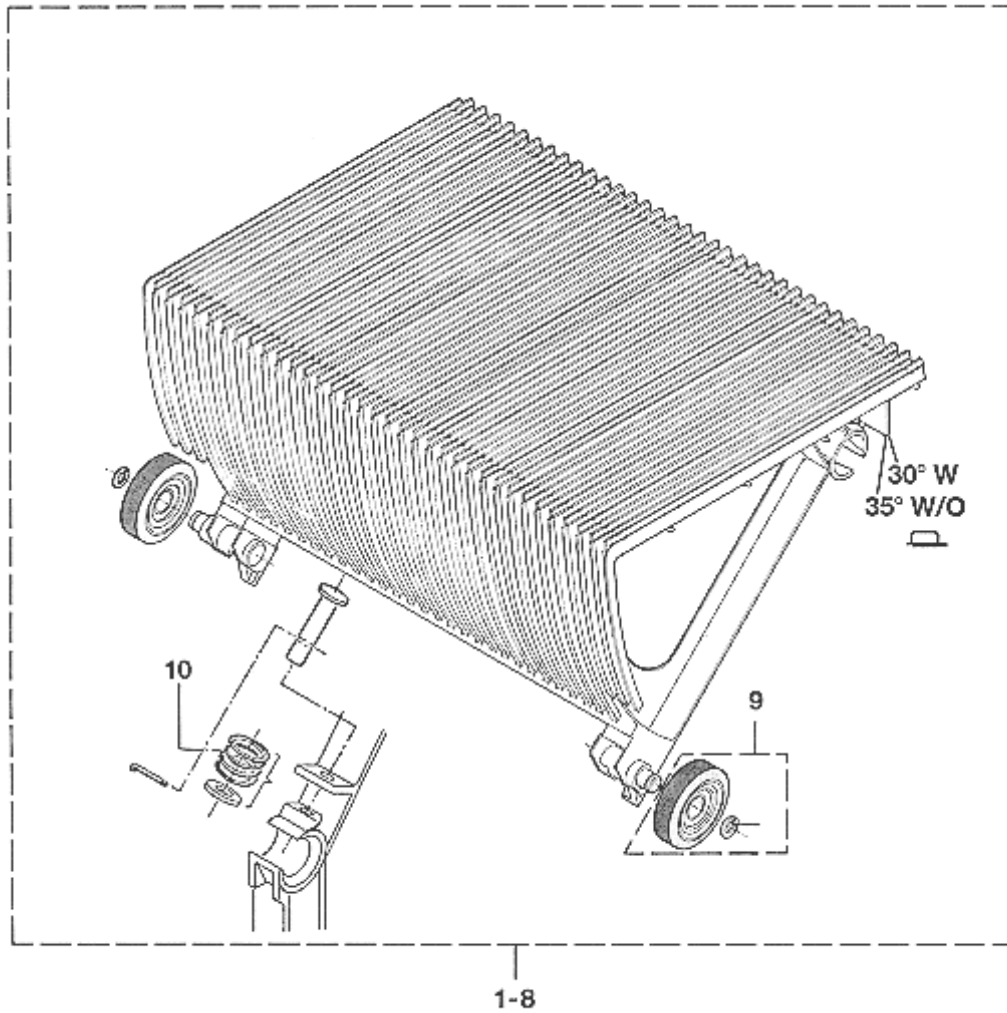

SPL 53-GO6291P - Step (unistep) For Ub (LL), HD, Series Otis 506

Unpublished Work - © Otis Elevator Company. Any unauthorized reproduction, disclosure, or distribution of copies or content by any person of any portion of this work may be a violation of Copyright Law of the United States of America. All rights reserved.

April 1991

Page 1

VINTAGE G. 01			
REF. N°	PART OR ML	DESCRIPTION	TYPE
1	GO6291P1 *	Step compl. colour: black}	1000
2	GO6291P2 *	Step compl. colour: black}	900
3	GO6291P3 *	Step compl. colour: black}	600
4	GO6291P17 *	Step compl. colour: black} with edged	800
5	GO6291P9 *	Step compl. colour: silver} stepnose	1000
6	GO6291P10 *	Step compl. colour: silver}	900
7	GO6291P11 *	Step compl. colour: silver}	600
8	GO6291P12 *	Step compl. colour: silver}	800
9	GO2215A2 *	Step wheel	
10	90LB5	Spring	

VINTAGE G. 01			
REF. N°	PART OR ML	DESCRIPTION	TYPE
11	GO6291P18 *	Step compl. colour: black}	1000
12	GO6291P19 *	Step compl. colour: black}	900
13	GO6291P20 *	Step compl. colour: black}	600
14	GO6291P21 *	Step compl. colour: black} with rounded	800
15	GO6291P26 *	Step compl. colour: silver} stepnose	1000
16	GO6291P27 *	Step compl. colour: silver}	900
17	GO6291P28 *	Step compl. colour: silver}	600
18	GO6291P29 *	Step compl. colour: silver}	800
19	GO2215A2 *	Step wheel	
20	90LB5	Spring	

VINTAGE G. 01			
REF. N°	PART OR ML	DESCRIPTION	TYPE
21	GO6291P36 *	Step compl. colour: black}	600
22	GO6291P37 *	Step compl. colour: black} with edged	800
23	GO6291P34 *	Step compl. colour: silver} stepnose	1000
24	GO 2215 A2 *	Step wheel	
25	90LB5	Spring	
26	GO2215A5	Seal for 1 step wheel	