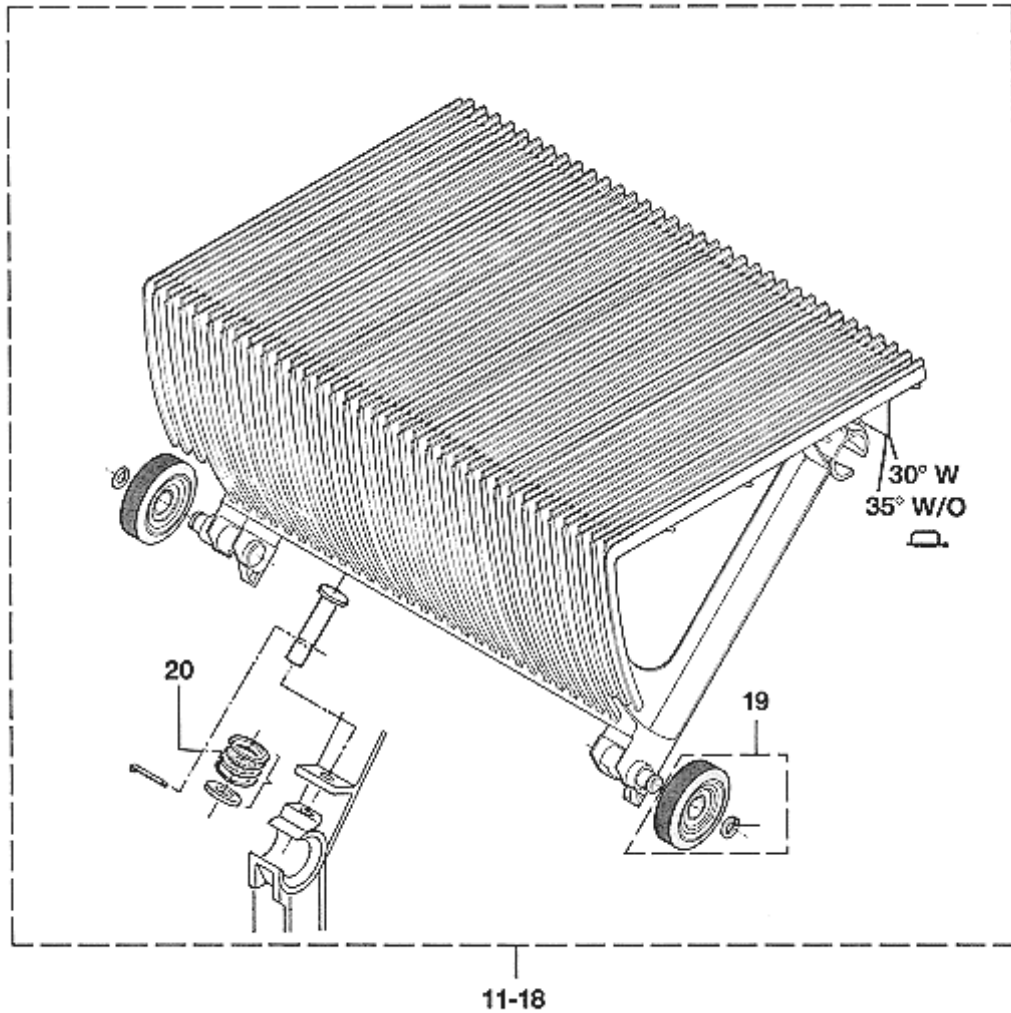

SPL 53-GO6291P - Step (unistep) For Ub (LL), HD, Series Otis 506

Unpublished Work - © Otis Elevator Company. Any unauthorized reproduction, disclosure, or distribution of copies or content by any person of any portion of this work may be a violation of Copyright Law of the United States of America. All rights reserved.

April 1991

Page 1

VINTAGE G. 01			
REF. N°	PART OR ML	DESCRIPTION	TYPE
1	GO6291P1 *	Step compl. colour: black}	1000
2	GO6291P2 *	Step compl. colour: black}	900
3	GO6291P3 *	Step compl. colour: black}	600
4	GO6291P17 *	Step compl. colour: black} with edged	800
5	GO6291P9 *	Step compl. colour: silver} stepnose	1000
6	GO6291P10 *	Step compl. colour: silver}	900
7	GO6291P11 *	Step compl. colour: silver}	600
8	GO6291P12 *	Step compl. colour: silver}	800
9	GO2215A2 *	Step wheel	
10	90LB5	Spring	

VINTAGE G. 01			
REF. N°	PART OR ML	DESCRIPTION	TYPE
11	GO6291P18 *	Step compl. colour: black}	1000
12	GO6291P19 *	Step compl. colour: black}	900
13	GO6291P20 *	Step compl. colour: black}	600
14	GO6291P21 *	Step compl. colour: black} with rounded	800
15	GO6291P26 *	Step compl. colour: silver} stepnose	1000
16	GO6291P27 *	Step compl. colour: silver}	900
17	GO6291P28 *	Step compl. colour: silver}	600
18	GO6291P29 *	Step compl. colour: silver}	800
19	GO2215A2 *	Step wheel	
20	90LB5	Spring	

VINTAGE G. 01			
REF. N°	PART OR ML	DESCRIPTION	TYPE
21	GO6291P36 *	Step compl. colour: black}	600
22	GO6291P37 *	Step compl. colour: black} with edged	800
23	GO6291P34 *	Step compl. colour: silver} stepnose	1000
24	GO 2215 A2 *	Step wheel	
25	90LB5	Spring	
26	GO2215A5	Seal for 1 step wheel	