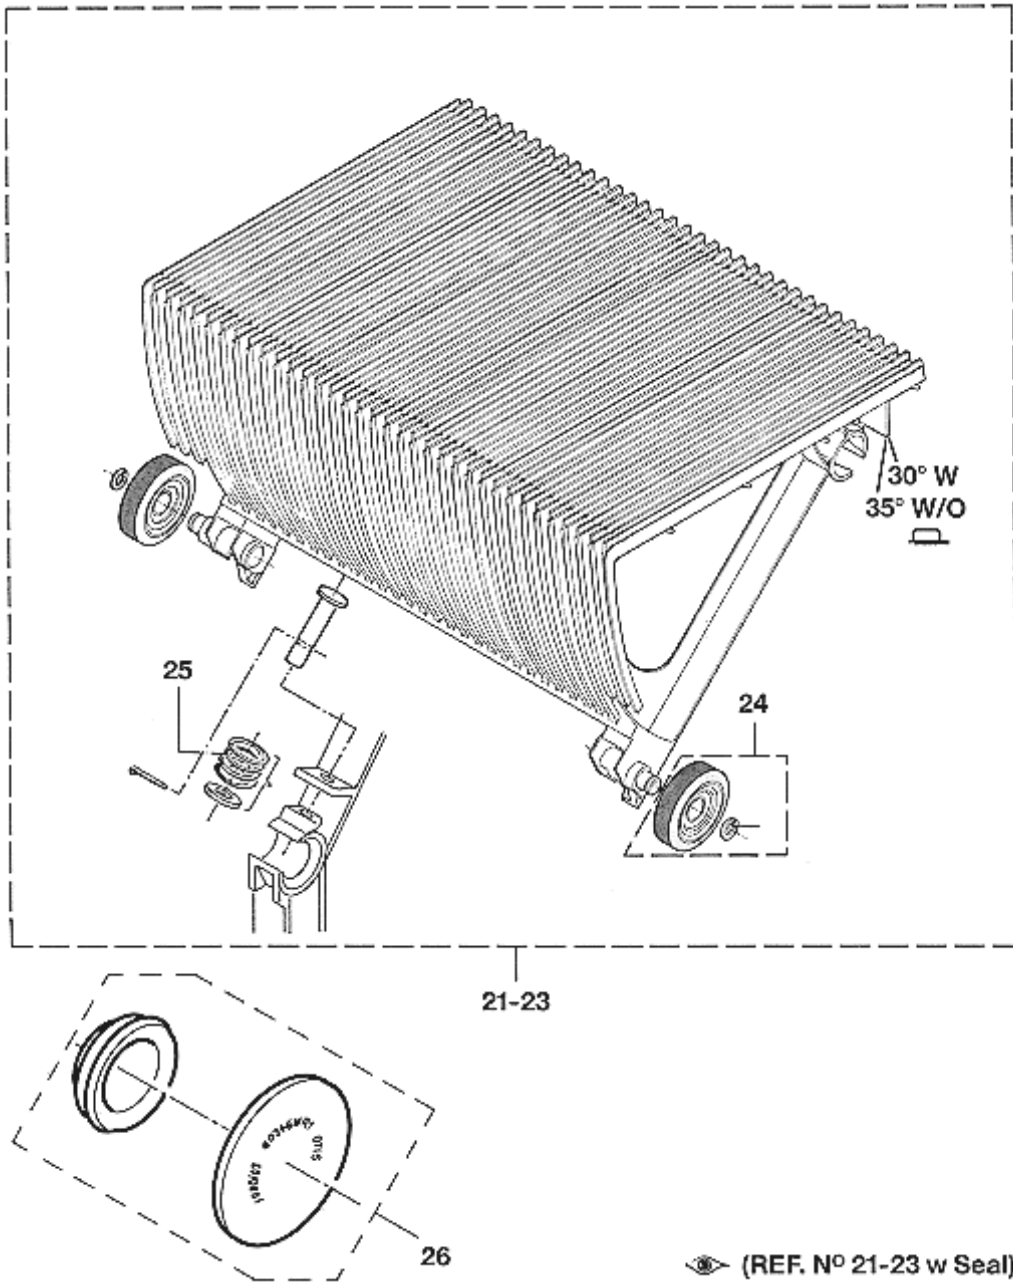

SPL 53-GO6291P - Step (unistep) For Ub (LL), HD, Series Otis 506

Unpublished Work - © Otis Elevator Company. Any unauthorized reproduction, disclosure, or distribution of copies or content by any person of any portion of this work may be a violation of Copyright Law of the United States of America. All rights reserved.

April 1991

Page 1

VINTAGE G. 01			
REF. N°	PART OR ML	DESCRIPTION	TYPE
1	GO6291P1 *	Step compl. colour: black}	1000
2	GO6291P2 *	Step compl. colour: black}	900
3	GO6291P3 *	Step compl. colour: black}	600
4	GO6291P17 *	Step compl. colour: black} with edged	800
5	GO6291P9 *	Step compl. colour: silver} stepnose	1000
6	GO6291P10 *	Step compl. colour: silver}	900
7	GO6291P11 *	Step compl. colour: silver}	600
8	GO6291P12 *	Step compl. colour: silver}	800
9	GO2215A2 *	Step wheel	
10	90LB5	Spring	

VINTAGE G. 01			
REF. N°	PART OR ML	DESCRIPTION	TYPE
11	GO6291P18 *	Step compl. colour: black}	1000
12	GO6291P19 *	Step compl. colour: black}	900
13	GO6291P20 *	Step compl. colour: black}	600
14	GO6291P21 *	Step compl. colour: black} with rounded	800
15	GO6291P26 *	Step compl. colour: silver} stepnose	1000
16	GO6291P27 *	Step compl. colour: silver}	900
17	GO6291P28 *	Step compl. colour: silver}	600
18	GO6291P29 *	Step compl. colour: silver}	800
19	GO2215A2 *	Step wheel	
20	90LB5	Spring	

VINTAGE G. 01			
REF. N°	PART OR ML	DESCRIPTION	TYPE
21	GO6291P36 *	Step compl. colour: black}	600
22	GO6291P37 *	Step compl. colour: black} with edged	800
23	GO6291P34 *	Step compl. colour: silver} stepnose	1000
24	GO 2215 A2 *	Step wheel	
25	90LB5	Spring	
26	GO2215A5	Seal for 1 step wheel	