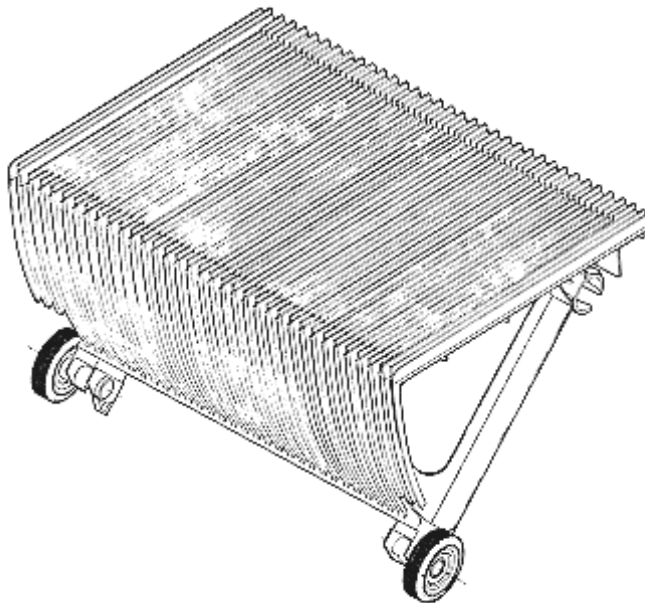

SPL 53-GO6291P - Step (unistep) For Ub (LL), HD, Series Otis 506

Unpublished Work - © Otis Elevator Company. Any unauthorized reproduction, disclosure, or distribution of copies or content by any person of any portion of this work may be a violation of Copyright Law of the United States of America. All rights reserved.

April 1991

Page 1

VINTAGE G. 01			
REF. N°	PART OR ML	DESCRIPTION	TYPE
1	GO6291P1 *	Step compl. colour: black}	1000
2	GO6291P2 *	Step compl. colour: black}	900
3	GO6291P3 *	Step compl. colour: black}	600
4	GO6291P17 *	Step compl. colour: black} with edged	800
5	GO6291P9 *	Step compl. colour: silver} stepnose	1000
6	GO6291P10 *	Step compl. colour: silver}	900
7	GO6291P11 *	Step compl. colour: silver}	600
8	GO6291P12 *	Step compl. colour: silver}	800
9	GO2215A2 *	Step wheel	
10	90LB5	Spring	

VINTAGE G. 01			
REF. N°	PART OR ML	DESCRIPTION	TYPE
11	GO6291P18 *	Step compl. colour: black}	1000
12	GO6291P19 *	Step compl. colour: black}	900
13	GO6291P20 *	Step compl. colour: black}	600
14	GO6291P21 *	Step compl. colour: black} with rounded	800
15	GO6291P26 *	Step compl. colour: silver} stepnose	1000
16	GO6291P27 *	Step compl. colour: silver}	900
17	GO6291P28 *	Step compl. colour: silver}	600
18	GO6291P29 *	Step compl. colour: silver}	800
19	GO2215A2 *	Step wheel	
20	90LB5	Spring	

VINTAGE G. 01			
REF. N°	PART OR ML	DESCRIPTION	TYPE
21	GO6291P36 *	Step compl. colour: black}	600
22	GO6291P37 *	Step compl. colour: black} with edged	800
23	GO6291P34 *	Step compl. colour: silver} stepnose	1000
24	GO 2215 A2 *	Step wheel	
25	90LB5	Spring	
26	GO2215A5	Seal for 1 step wheel	