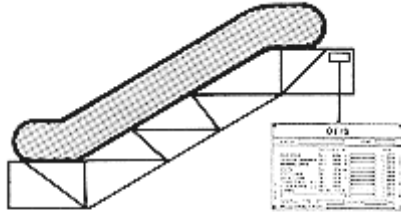

SPL 53-GO6291P - Step (unistep) For Ub (LL), HD, Series Otis 506

Unpublished Work - © Otis Elevator Company. Any unauthorized reproduction, disclosure, or distribution of copies or content by any person of any portion of this work may be a violation of Copyright Law of the United States of America. All rights reserved.

April 1991

Page 1

VINTAGE G. 01			
REF. N°	PART OR ML	DESCRIPTION	TYPE
1	GO6291P1 *	Step compl. colour: black}	1000
2	GO6291P2 *	Step compl. colour: black}	900
3	GO6291P3 *	Step compl. colour: black}	600
4	GO6291P17 *	Step compl. colour: black} with edged	800
5	GO6291P9 *	Step compl. colour: silver} stepnose	1000
6	GO6291P10 *	Step compl. colour: silver}	900
7	GO6291P11 *	Step compl. colour: silver}	600
8	GO6291P12 *	Step compl. colour: silver}	800
9	GO2215A2 *	Step wheel	
10	90LB5	Spring	

VINTAGE G. 01			
REF. N°	PART OR ML	DESCRIPTION	TYPE
11	GO6291P18 *	Step compl. colour: black}	1000
12	GO6291P19 *	Step compl. colour: black}	900
13	GO6291P20 *	Step compl. colour: black}	600
14	GO6291P21 *	Step compl. colour: black} with rounded	800
15	GO6291P26 *	Step compl. colour: silver} stepnose	1000
16	GO6291P27 *	Step compl. colour: silver}	900
17	GO6291P28 *	Step compl. colour: silver}	600
18	GO6291P29 *	Step compl. colour: silver}	800
19	GO2215A2 *	Step wheel	
20	90LB5	Spring	

VINTAGE G. 01			
REF. N°	PART OR ML	DESCRIPTION	TYPE
21	GO6291P36 *	Step compl. colour: black}	600
22	GO6291P37 *	Step compl. colour: black} with edged	800
23	GO6291P34 *	Step compl. colour: silver} stepnose	1000
24	GO 2215 A2 *	Step wheel	
25	90LB5	Spring	
26	GO2215A5	Seal for 1 step wheel	