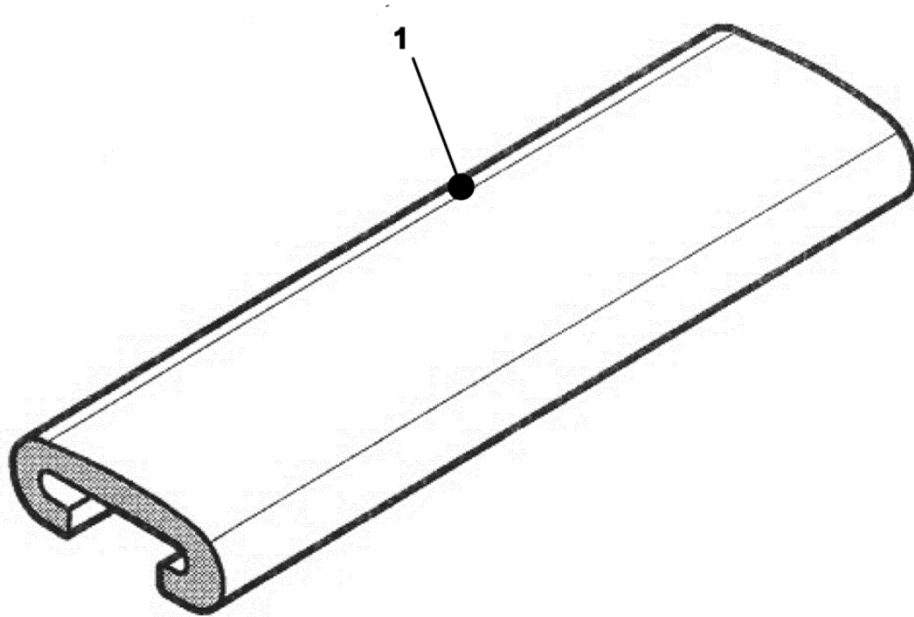

W/O VINTAGE
REF. No.	PART No.	DESCRIPTION
1	ASA00C427A	Handrail, Black
	ASA00C427B	Handrail, Scarlet
	ASA00C427C	Handrail (Charcoal, Midgrey, Beige, Indigo, Royal, Sapphire, Emerald, Saddle)
	ASA00C427D	Handrail, ANC then Working Non-Standard Colors