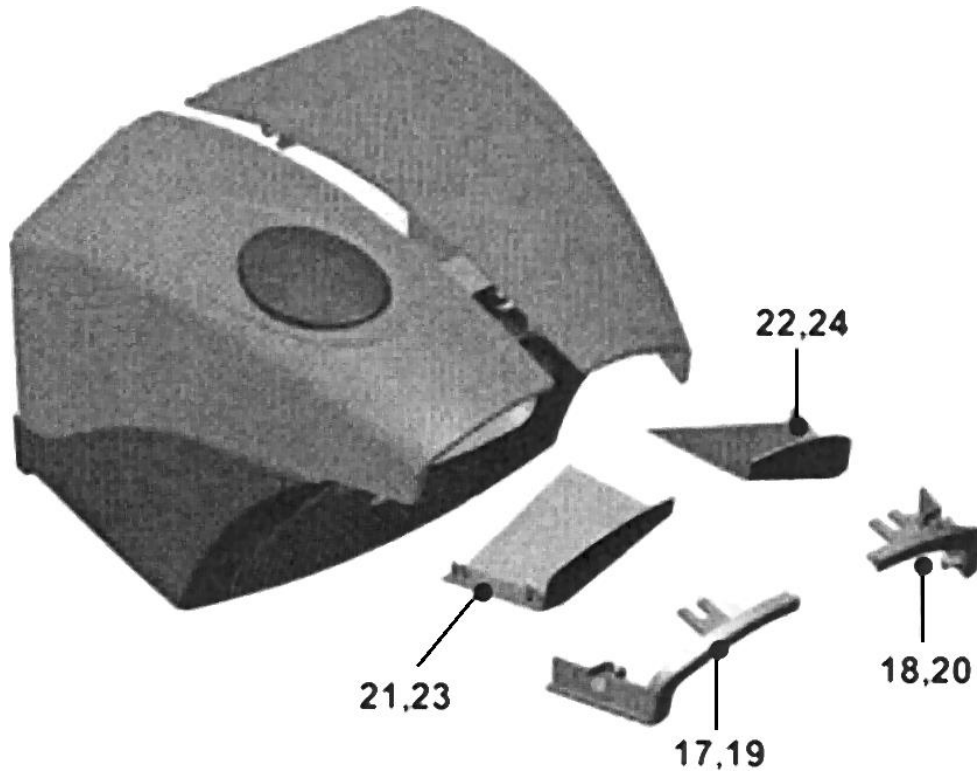

This document lists the lowest replaceable units (LRUs) for the standard version of the product. The LRUs are chosen by a team of Otis associates representing engineering and manufacturing.

While goal of this document is to make parts identification as easy as possible, the document cannot be all-inclusive. Elevator and escalator contracts classified as "special" or "custom" are not addressed here. For such contracts, please refer to specified information, the contract folder, TIPs, Field Education Articles, Construction Letters, etc. for further information.

If you have any suggestions about this document, please contact the subject matter expert listed on this page.

OCE521 Escalator Handrail Guard

55-ASA03C237

W/O VINTAGE			
REF. No.	PART No.	DESCRIPTION	COLOR
1	ASA00B193A	Handrail Entry Inside (UL Left & LL Right)	Blue
2	ASA00B194B	Handrail Entry Outside (UL Left & LL Right)	
3	ASA00B193B	Handrail Entry Inside (UL Right & LL Left)	
4	ASA00B194A	Handrail Entry Outside (UL Right & LL Left)	
5	ASA00B193C	Handrail Entry Inside (UL Left & LL Right)	Black
6	ASA00B194D	Handrail Entry Outside (UL Left & LL Right)	
7	ASA00B193D	Handrail Entry Inside (UL Right & LL Left)	
8	ASA00B194C	Handrail Entry Outside (UL Right & LL Left)	
9	ASA00B193E	Handrail Entry Inside (UL Left & LL Right)	Silver
10	ASA00B194F	Handrail Entry Outside (UL Left & LL Right)	
11	ASA00B193F	Handrail Entry Inside (UL Right & LL Left)	
12	ASA00B194E	Handrail Entry Outside (UL Right & LL Left)	
13	ASA00B229B	Rubber Guard (UL Left & LL Right)	
14	ASA00B229A	Rubber Guard (UL Right & LL Left)	
15	ASA00C601A	Display Window	
16	ASA00B230C	TIS Rubber	