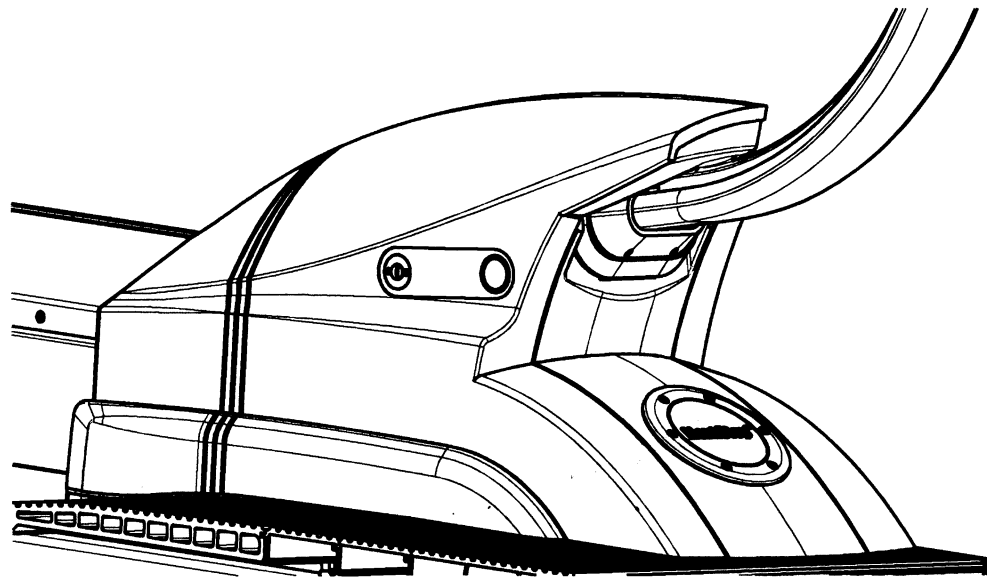

NEXTSTEP™ HANDRAIL GUARD

Spare Parts Leaflet 55-GAA26181D

November 24, 2009 / Page 1 of 6

See GCA26200BA_SPL for Stop Button and Keyswitch

Unpublished Work—© Otis Elevator Co.; 2009

OTIS

Safety First!

ESCALATOR ENGINEERING
Otis Elevator Company
SIT GUANGZHOU

Leaflet Description**NEXTSTEP™ Handrail Guard Aluminum****Leaflet Revisions**

Date Revised	Subject Matter Expert	Reason for Revision
March 7, 2005	Tian, Ruoming	Release
December 12, 2007	Tian, Ruoming	Parts (never delivered) deleted; Parts added on page 5 & 6.
December 30, 2007	Tian, Ruoming	Corrected inversion between item 18 & 19.
November 24, 2009	Tian, Ruoming	Correct an SPL number (GCA26200BA) on the cover page