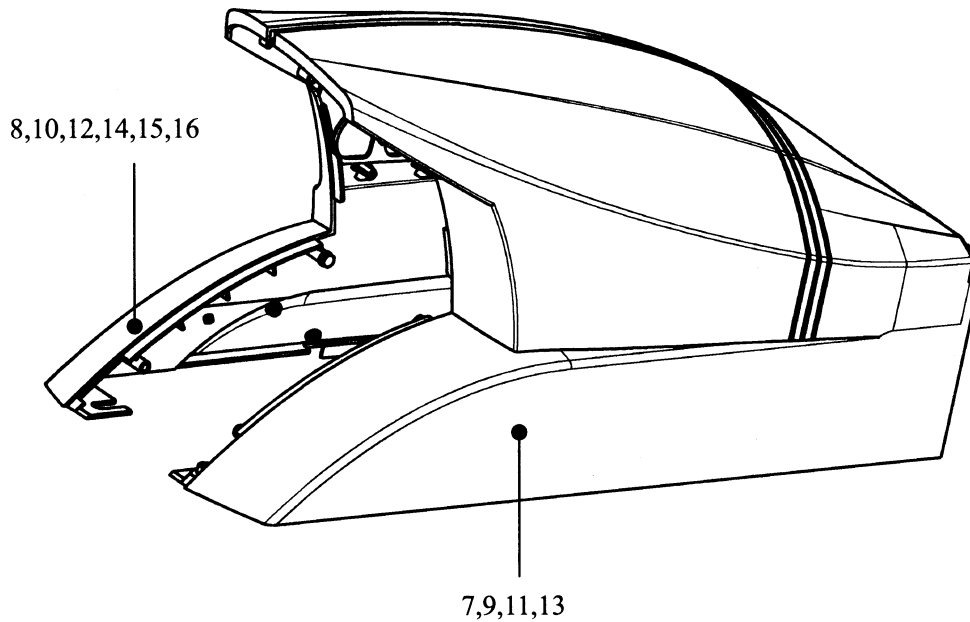

If you have any suggestions about this document, please contact the subject matter expert listed on this page.

NEXTSTEP™ HANDRAIL GUARD

Aluminum

55-GAA26181D

GAA26181D		
REF. No.	PART No. OR M.L.	DESCRIPTION
1	GAA26181D1	Handrail entry, straight decking, black, with switch window (LL right & UL left)
2	GAA26181D2	Handrail entry, straight decking, black, w/o switch window (LL left & UL right)
3	GAA26181D5	Handrail entry, straight decking, grey, with switch window (LL right & UL left)
4	GAA26181D6	Handrail entry, straight decking, grey, w/o switch window (LL left & UL right)
5	GAA26181D9	Handrail entry, straight decking, black, with switch window for JIS (LL left & UL right)
6	GAA26181D11	Handrail entry, straight decking, grey, with switch window for JIS (LL left & UL right)

NEXTSTEP™ HANDRAIL GUARD

Aluminum

5-GAA26181D

GAA26181D		
REF. No.	PART No. OR M.L.	DESCRIPTION
7	GAA396CH1	Outer Shell, straight decking, black , LL right & UL left
8	GAA396CH2	Inner Shell with switch panel, straight decking , black, LL right & UL left
9	GAA396CH3	Outer Shell, straight decking, black , LL left & UL right
10	GAA396CH4	Inner Shell w/o switch panel, straight decking , black, LL left & UL right
11	GAA396CH11	Outer Shell, straight decking, grey , LL right & UL left
12	GAA396CH21	Inner Shell with switch panel, straight decking , grey, LL right & UL left
13	GAA396CH31	Outer Shell, straight decking, grey , LL left & UL right
14	GAA396CH41	Inner Shell w/o switch panel, straight decking , grey, LL left & UL right
15	GAA396CH42	Inner Shell with switch panel, straight decking , black, LL left & UL right
16	GAA396CH43	Inner Shell with switch panel, straight decking , grey, LL left & UL right