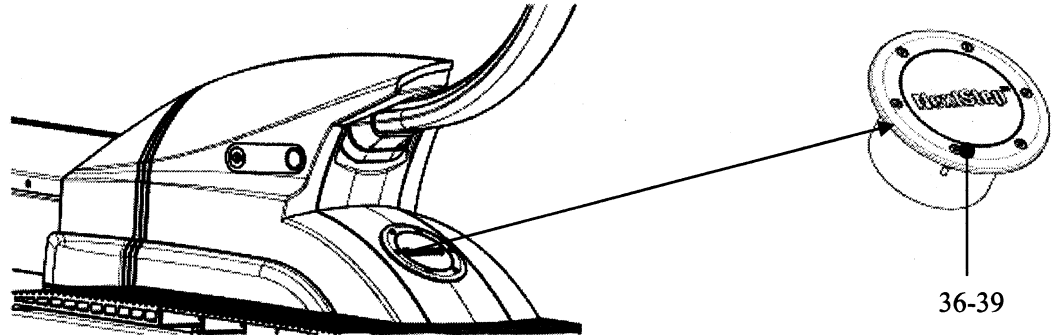

NEXTSTEP™ HANDRAIL GUARD

Aluminum

55-GAA26181D

GAA26181D		
REF. No.	PART No. OR M.L.	DESCRIPTION
36	GAA417BW1	Fixture with LOGO
37	GAA417BW2	NextStep LOGO fixture with service tool port
38	GAA417BW4	Fixture without LOGO
39	GAA417BW5	Fixture with service tool port without LOGO
40	GAA417BW3	Fixture, Traffic flow indicator
41	GAA26220CQ1	Traffic flow indicator