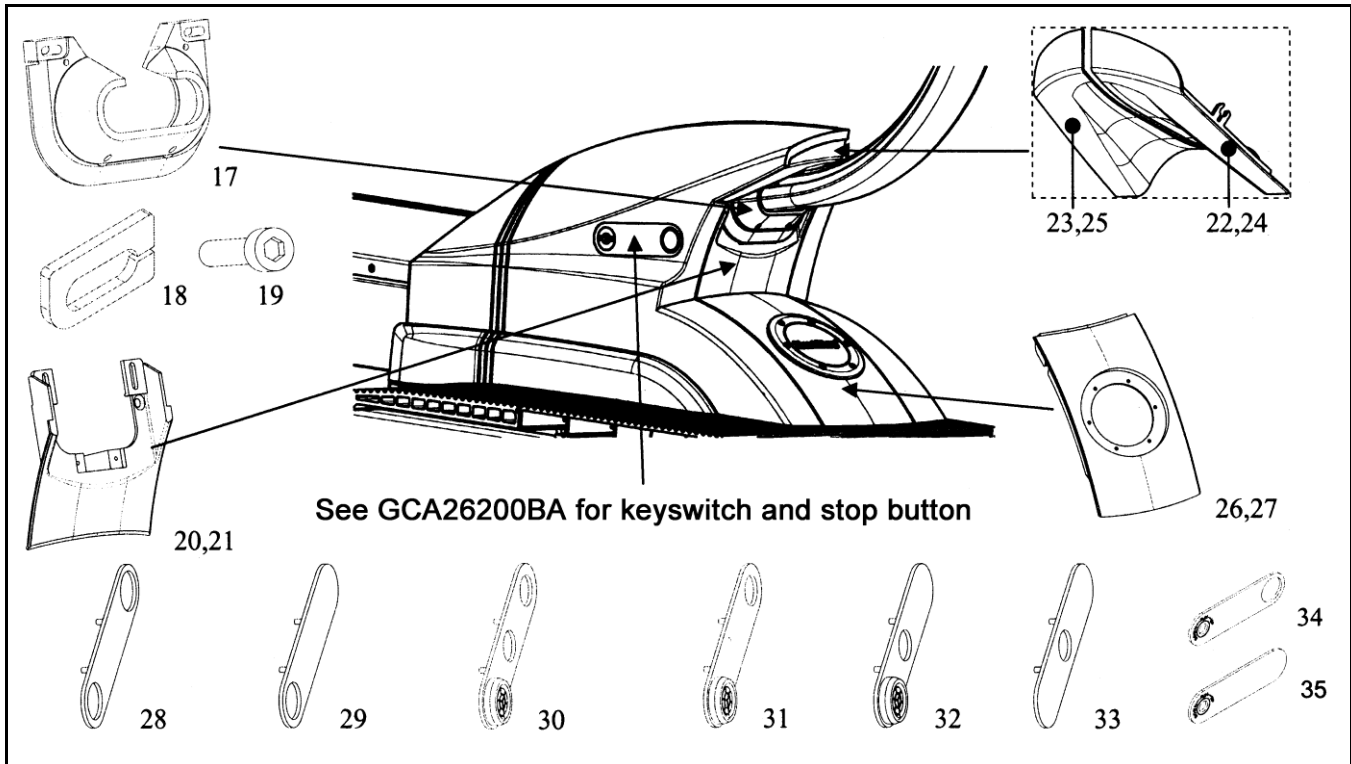

NEXTSTEP™ HANDRAIL GUARD

Aluminum

55-GAA26181D

GAA26181D		
REF. No.	PART No. OR M.L.	DESCRIPTION
17	GAA384JZ1	Handrail Rubber Guard
18	GAA255MH1	Shim
19	ISO4762M6X30-8-8B	Bolt
20	GAA316CVN1	Guard Bracket, Black
21	GAA316CVN2	Guard Bracket, Grey
22	GAA277AB1	Handrail Deflector, Black
23	GAA277AB2	Handrail Deflector, Black
24	GAA277AB3	Handrail Deflector, Grey
25	GAA277AB4	Handrail Deflector, Grey
26	GAA346SG1	Cover, Black
27	GAA346SG2	Cover, Grey
28	GAA147MT1	Switch Panel, For EN115
29	GAA147MT2	Switch Panel, For ASME
30	GAA147MT3	Switch Panel, For JIS
31	GAA147MT4	Switch Panel, For JIS
32	GAA147MT5	Switch Panel, For JIS
33	GAA147MT6	Switch Panel, For JIS
34	GBA147MV1	Switch Panel, with DOWN-RUN-UP marking, for EN115
35	GBA147MV2	Switch Panel, with DOWN-RUN-UP marking, for ASME