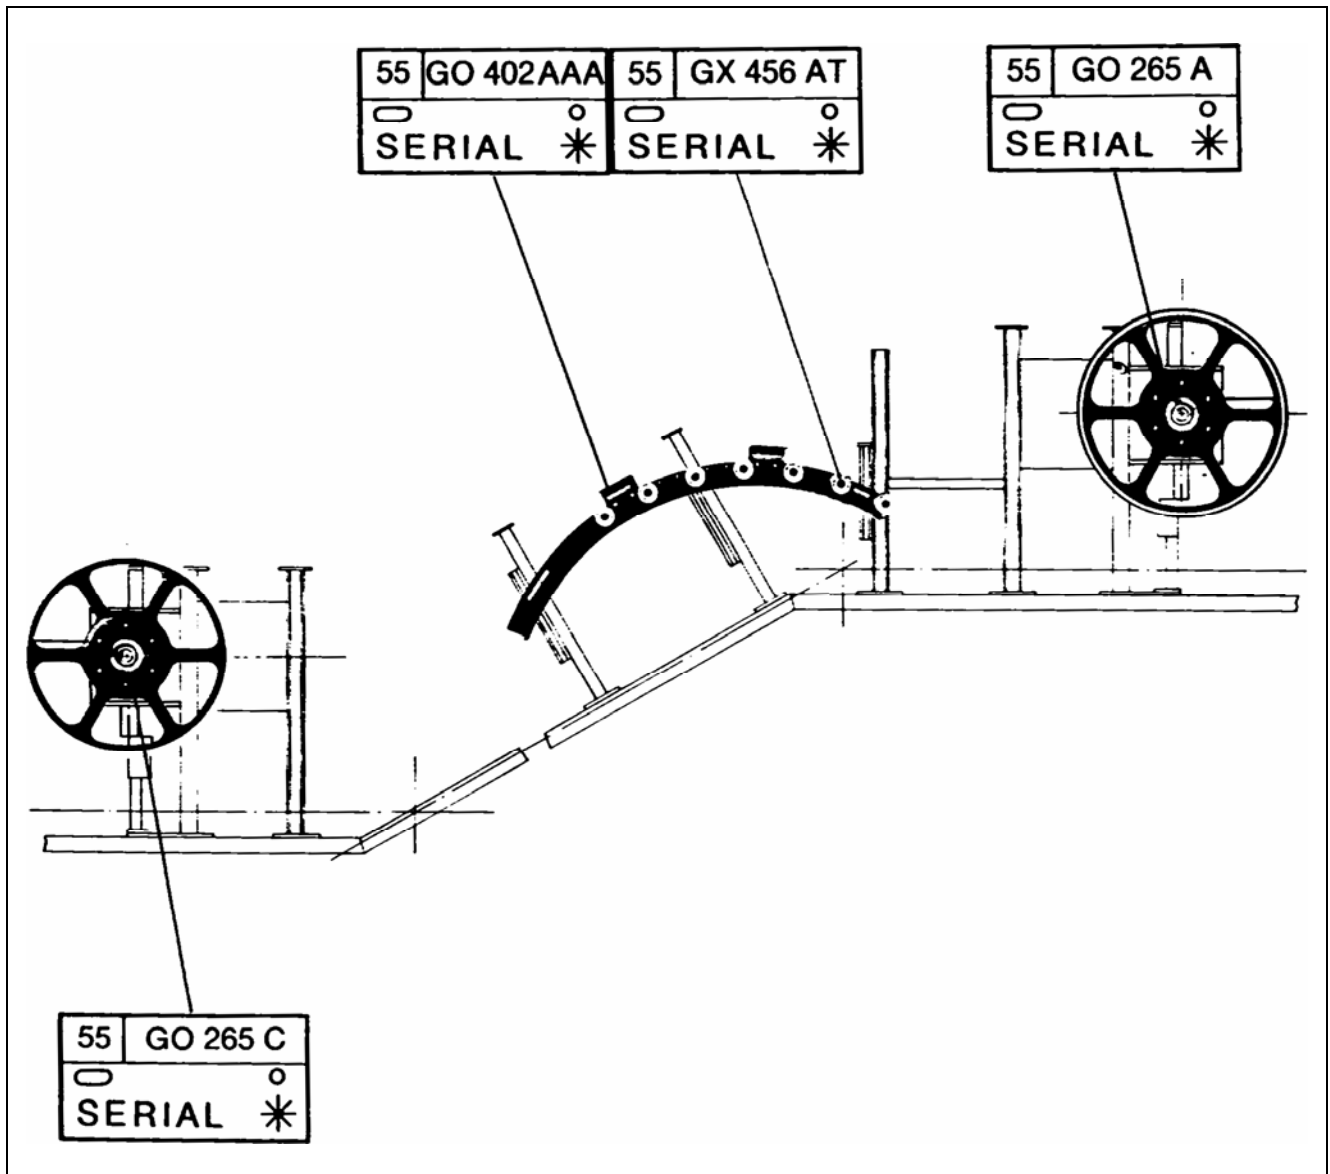

Escalator Handrail
Drive: Opaque
Balustrade

Spare Parts Leaflet

*55-GO265A
55-GO265C
55-GO402AAA
55-GX456AT

December 1976 / Page 1 of 2

OTIS

| REF. No. | PART No. | DESCRIPTION |
|----------|--------------|--|
| | Serial G. 01 | |
| 1 | GO2215AB3 | Drive Wheel, Complete |
| 2 | GO2215AB5 | Return Wheel, Complete |
| 3 | GO2215AB4 | Bearing, Complete |
| 4 | GO2215AB6 | Bearing, Complete |
| 5 | GO2215AB8 | Handrail Guide &  |
| 6 | GO2215AB7 | Roller &  |