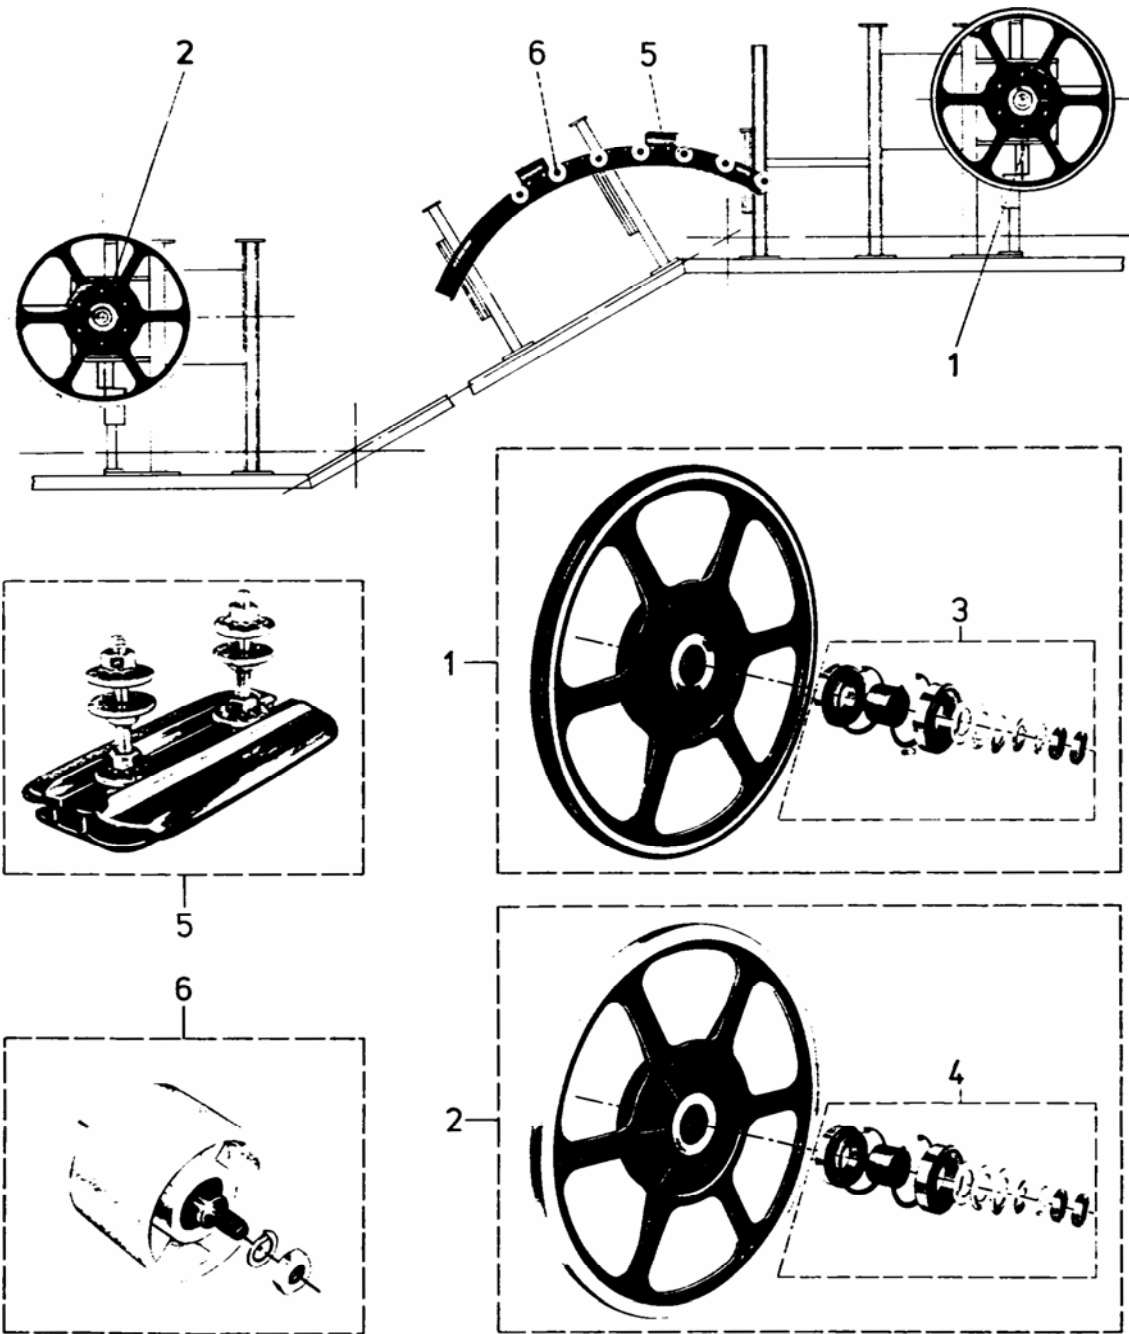

Escalator Handrail
Drive: Opaque
Balustrade

Spare Parts Leaflet

*55-GO265A
55-GO265C
55-GO402AAA
55-GX456AT

December 1976 / Page 1 of 2

OTIS

| REF. No. | PART No. | DESCRIPTION |
|----------|--------------|--|
| | Serial G. 01 | |
| 1 | GO2215AB3 | Drive Wheel, Complete |
| 2 | GO2215AB5 | Return Wheel, Complete |
| 3 | GO2215AB4 | Bearing, Complete |
| 4 | GO2215AB6 | Bearing, Complete |
| 5 | GO2215AB8 | Handrail Guide &  |
| 6 | GO2215AB7 | Roller &  |