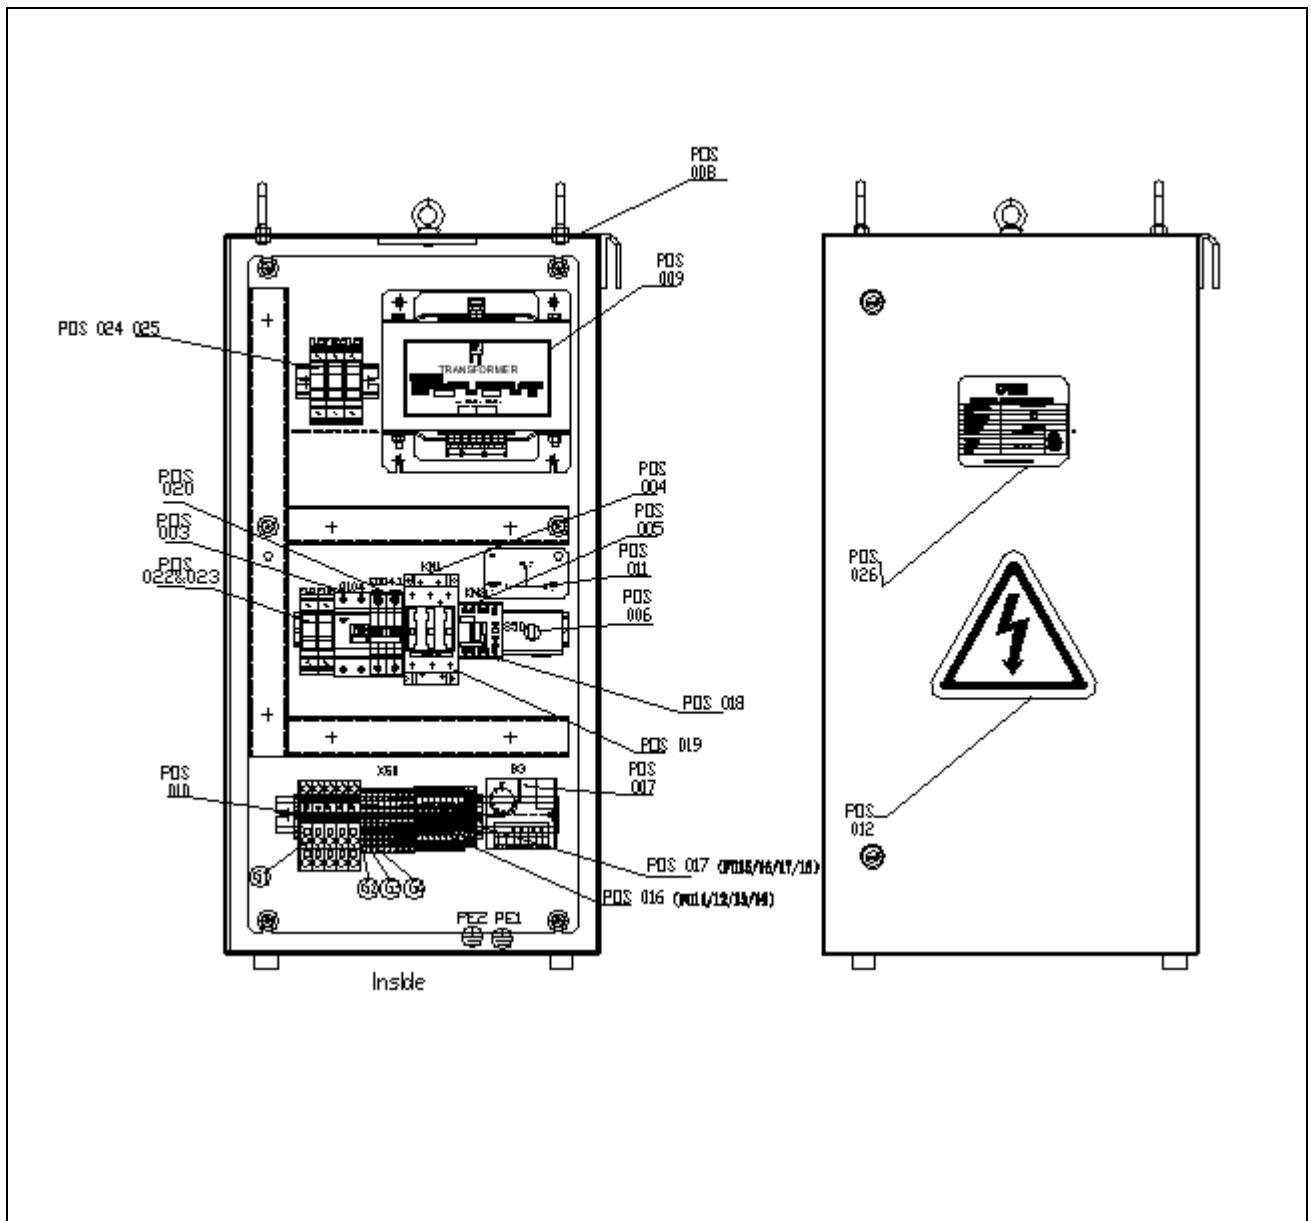

Spare Parts Leaflet

55 – HE1206D

ESCALATOR

HEATING SYSTEM

HAA26200W2			
REF. No.	PART No.	DESCRIPTION	
19	DAA605K3	Surge Suppressors	VOLTS: 600
20	HAA637ZV5	Circuit breaker	
21	HAA381P8	Gland	
22	GAA653C3	Fuse holder	
23	AAA375BK35	Fuse	
24	AAA375CE6	Fuse	
25	GAA653C3	Fuse holder	
26	DAA102AGR1	Mark