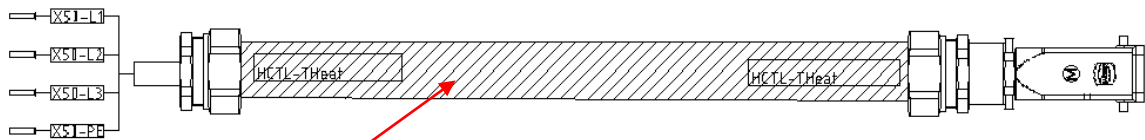

Nut

VOLTS: 600

Spare Parts Leaflet
55 – HE1206D

ESCALATOR
HEATING SYSTEM

1

2

3

HAA174CCQ		
REF. No.	PART No.	DESCRIPTION
1	HAA174CCQ1	UPPER LANDING COMB PLATE HEATER CABLE
2	HAA174CCQ2	LOWER LANDING COMB PLATE HEATER CABLE
3	HAA174CCQ3	E-INSTALLATION FOR TRUSS HEATER UPPER LANDING POWER CABLE

ESCALATOR HEATING SYSTEM

Spare Parts Leaflet 55 – HE1206D

4/5

5

HAA174CCQ		
REF. No.	PART No.	DESCRIPTION
4	HAA174CCQ4	E-INSTALLATION FOR TRUSS HEATER UPPER LANDING POWER CABLE (FIXED INCLINE)
5	HAA174CCQ5	E-INSTALLATION FOR TRUSS HEATER UPPER LANDING POWER CABLE (VARIED INCLINE)
6	HAA174CCQ6	MAIN SWITCH POWER CABLE