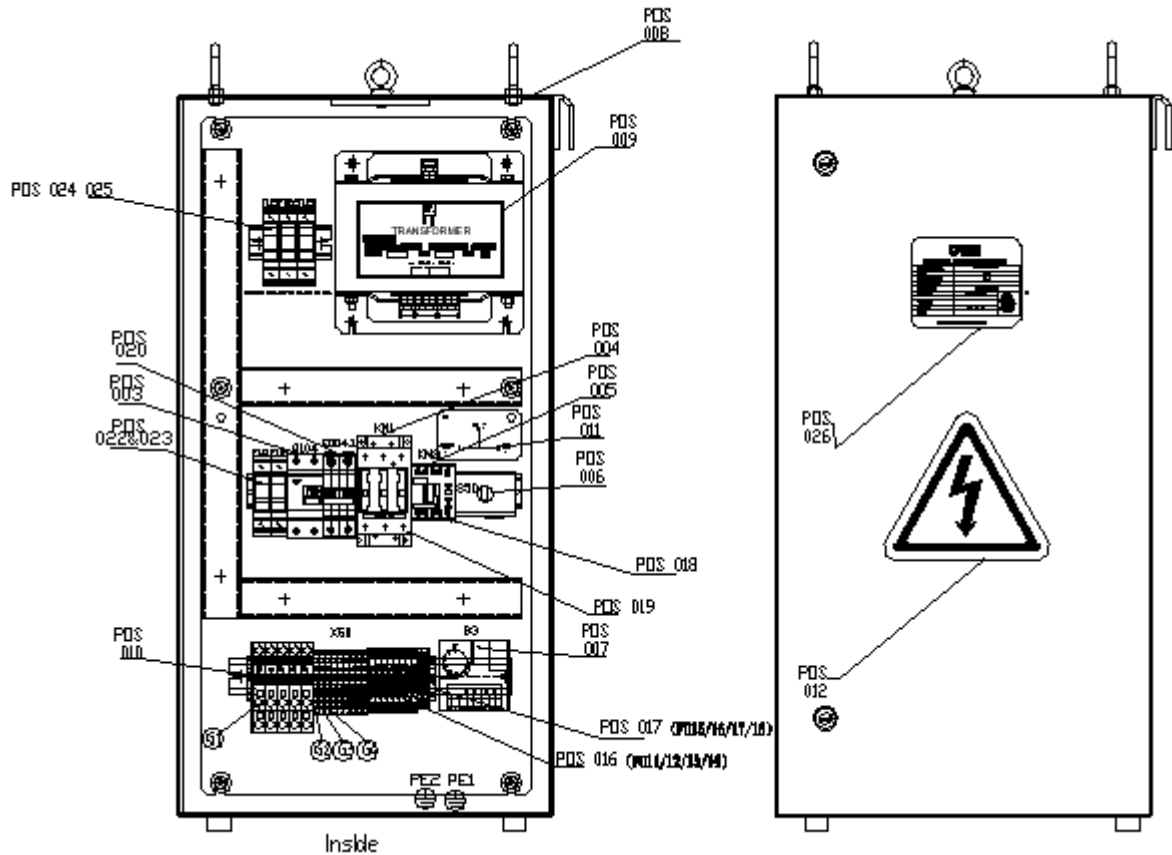

ESCALATOR HEATING SYSTEM

Spare Parts Leaflet 55 – HE1206D

HAA26200W2			
REF. No.	PART No.	DESCRIPTION	
11	DAA102KH1	Mark	VOLTS: 600
12	GAA102KH1	Nameplate	
13	DAA102TL1	Mark	
14	DAA102LN1	Mark	
15	HAA28B2	Wire harness	
16	AAA375BY14	Fuse	
17	AAA375BY8	Fuse	
18	DAA605K3	Surge Suppressors