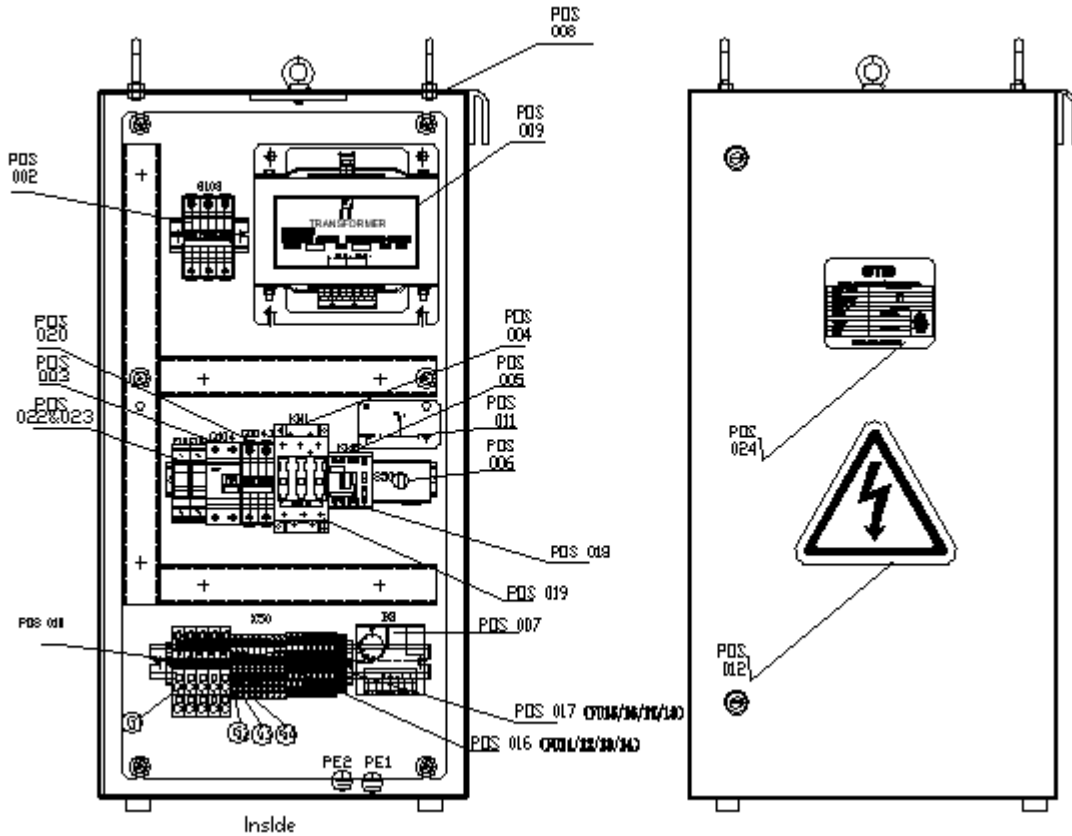

ESCALATOR HEATING SYSTEM

Spare Parts Leaflet 55 – HE1206D

HAA26200W1			
REF. No.	PART No.	DESCRIPTION	
18	DAA605K3	Surge Suppressors	VOLTS: 480
19	DAA605K3	Surge Suppressors	
20	HAA637ZV5	Circuit breaker	
21	HAA381P8	Gland	
22	GAA653C3	Fuse holder	
23	AAA375BK38	Fuse	
24	DAA102AGR1	Mark	
25	GAA72BS1	Nut