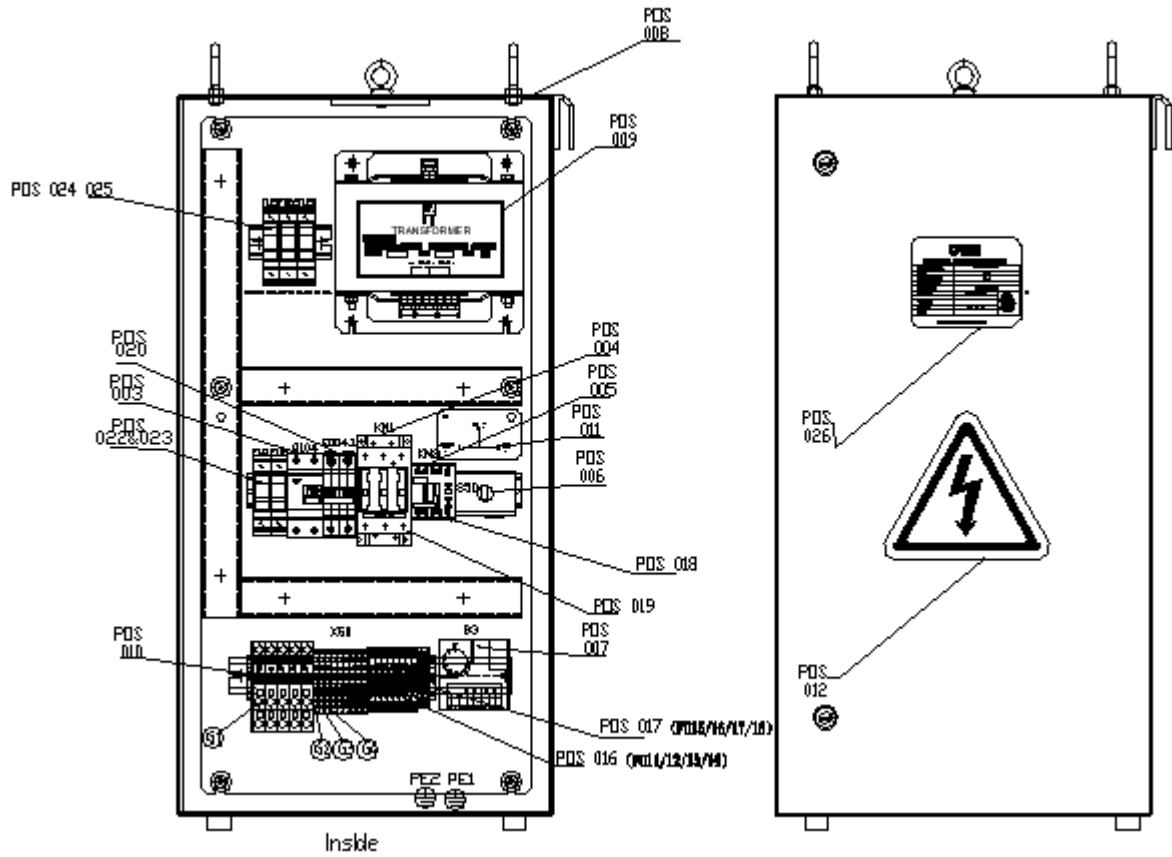

ESCALATOR HEATING SYSTEM

Spare Parts Leaflet 55 – HE1206D

HAA26200W2

REF. No.

PART No.

DESCRIPTION

27

GAA72BS1

Nut

VOLTS: 600