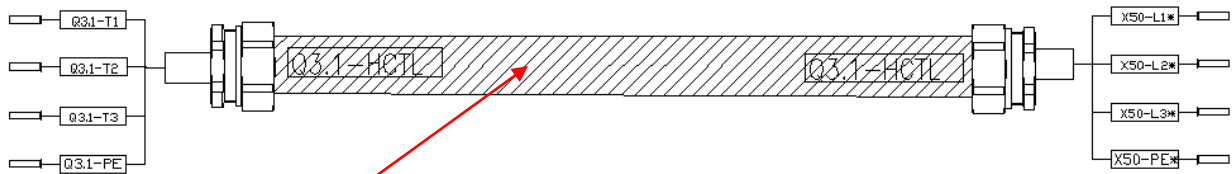

5

HAA174CCQ		
REF. No.	PART No.	DESCRIPTION
4	HAA174CCQ4	E-INSTALLATION FOR TRUSS HEATER UPPER LANDING POWER CABLE (FIXED INCLINE)
5	HAA174CCQ5	E-INSTALLATION FOR TRUSS HEATER UPPER LANDING POWER CABLE (VARIED INCLINE)
6	HAA174CCQ6	MAIN SWITCH POWER CABLE