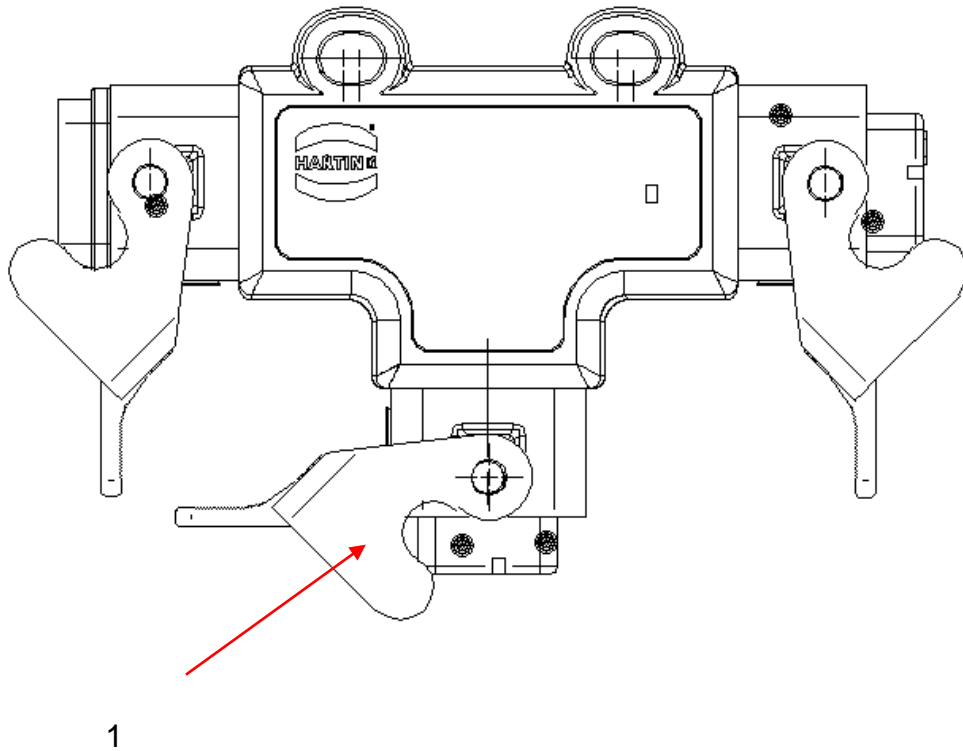

Nut

VOLTS: 600

Spare Parts Leaflet
55 – HE1206D

ESCALATOR
HEATING SYSTEM

1

2

3

HAA174CCQ		
REF. No.	PART No.	DESCRIPTION
1	HAA174CCQ1	UPPER LANDING COMB PLATE HEATER CABLE
2	HAA174CCQ2	LOWER LANDING COMB PLATE HEATER CABLE
3	HAA174CCQ3	E-INSTALLATION FOR TRUSS HEATER UPPER LANDING POWER CABLE

ESCALATOR HEATING SYSTEM

Spare Parts Leaflet 55 – HE1206D

4/5

5

HAA174CCQ		
REF. No.	PART No.	DESCRIPTION
4	HAA174CCQ4	E-INSTALLATION FOR TRUSS HEATER UPPER LANDING POWER CABLE (FIXED INCLINE)
5	HAA174CCQ5	E-INSTALLATION FOR TRUSS HEATER UPPER LANDING POWER CABLE (VARIED INCLINE)
6	HAA174CCQ6	MAIN SWITCH POWER CABLE

HAA176DZ		
REF. No.	PART No.	DESCRIPTION
1	HAA176DZ1	E-INSTALLATION FOR TRUSS HEATER INCLINE SECTION CONNECTOR

**ESCALATOR
HEATING SYSTEM**

**Spare Parts Leaflet
55 – HE1206D**

HAA637AF		
REF. No.	PART No.	DESCRIPTION
1	HAA637AF1	MAIN SWITCH