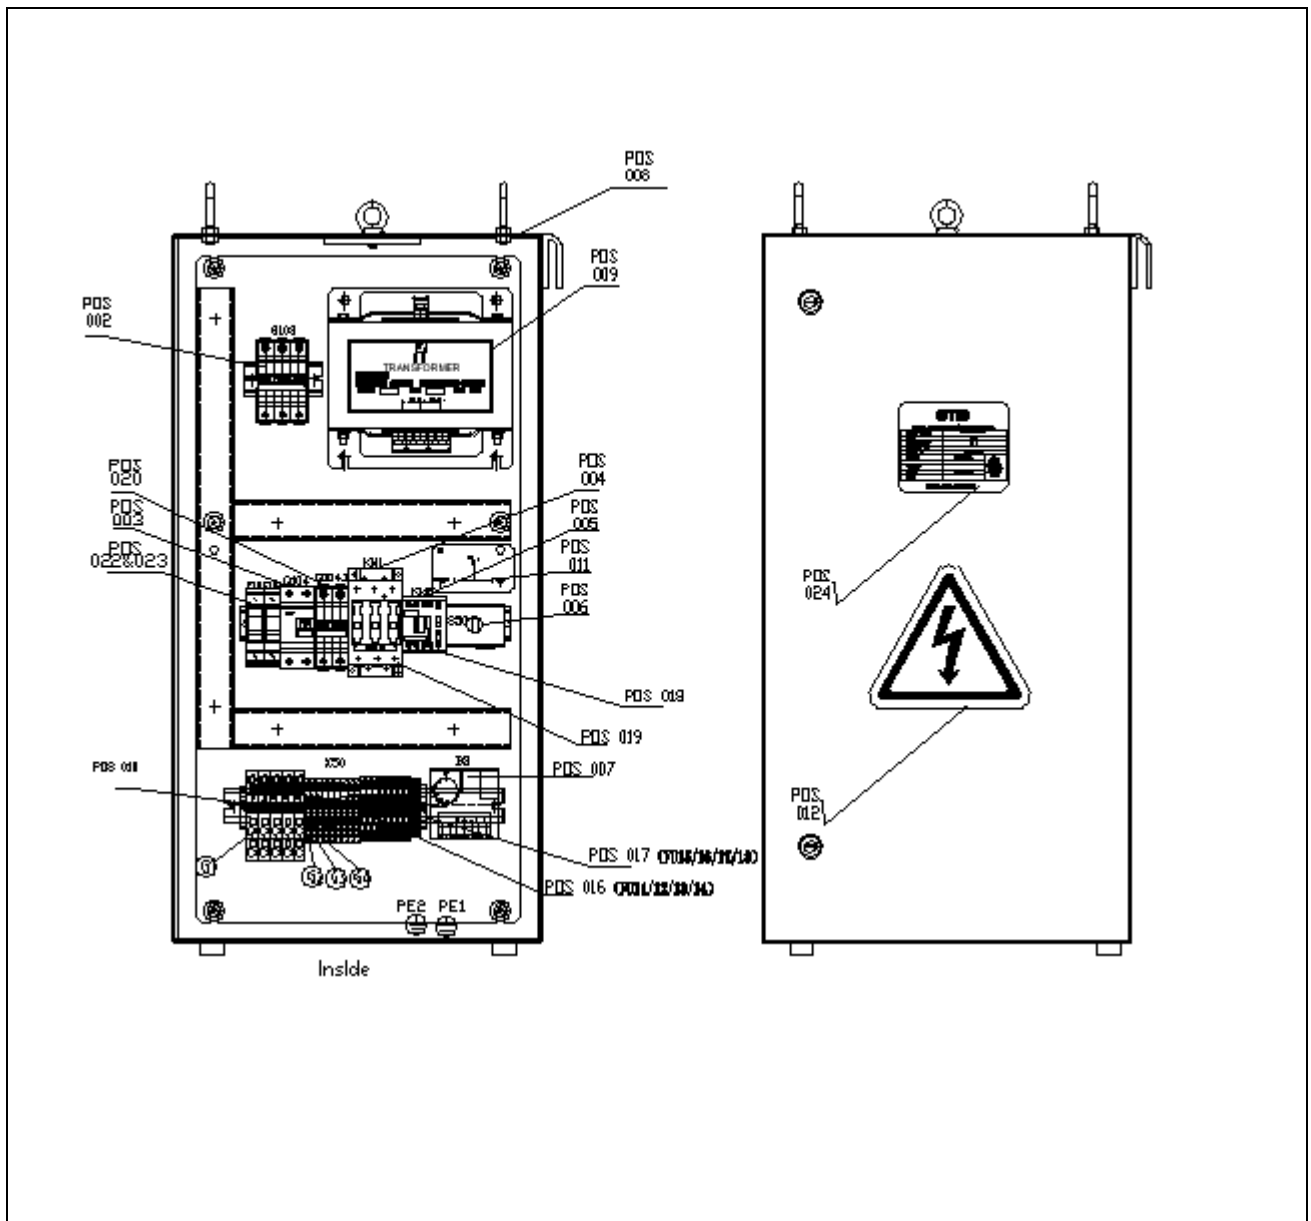

Spare Parts Leaflet

55 – HE1206D

ESCALATOR

HEATING SYSTEM

HAA26200W1			
REF. No.	PART No.	DESCRIPTION	
10	DAA303ES9	Terminal block	VOLTS: 480
11	DAA102KH1	Mark	
12	GAA102AKC1	Nameplate	
13	DAA102TL1	Mark	
14	DAA102LN1	Mark	
15	HAA28B1	Wire harness	
16	AAA375BY14	Fuse	
17	AAA375BY8	Fuse