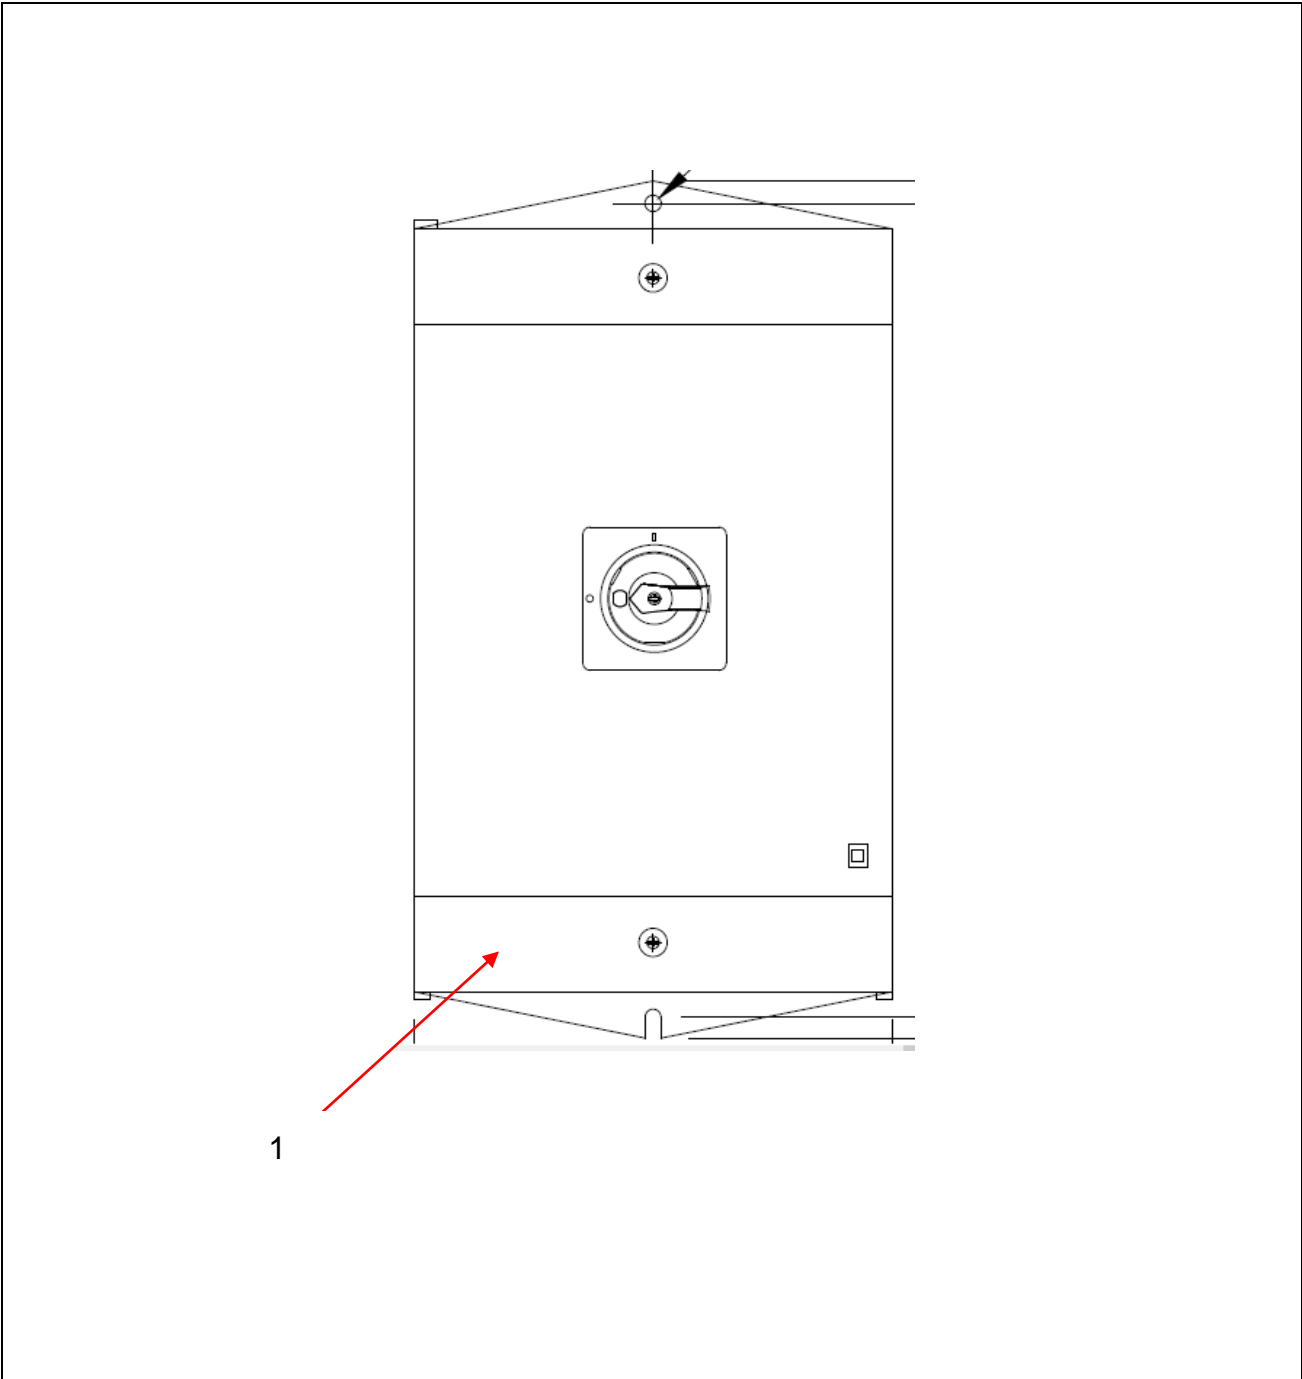

**ESCALATOR
HEATING SYSTEM**

**Spare Parts Leaflet
55 – HE1206D**

HAA637AF		
REF. No.	PART No.	DESCRIPTION
1	HAA637AF1	MAIN SWITCH