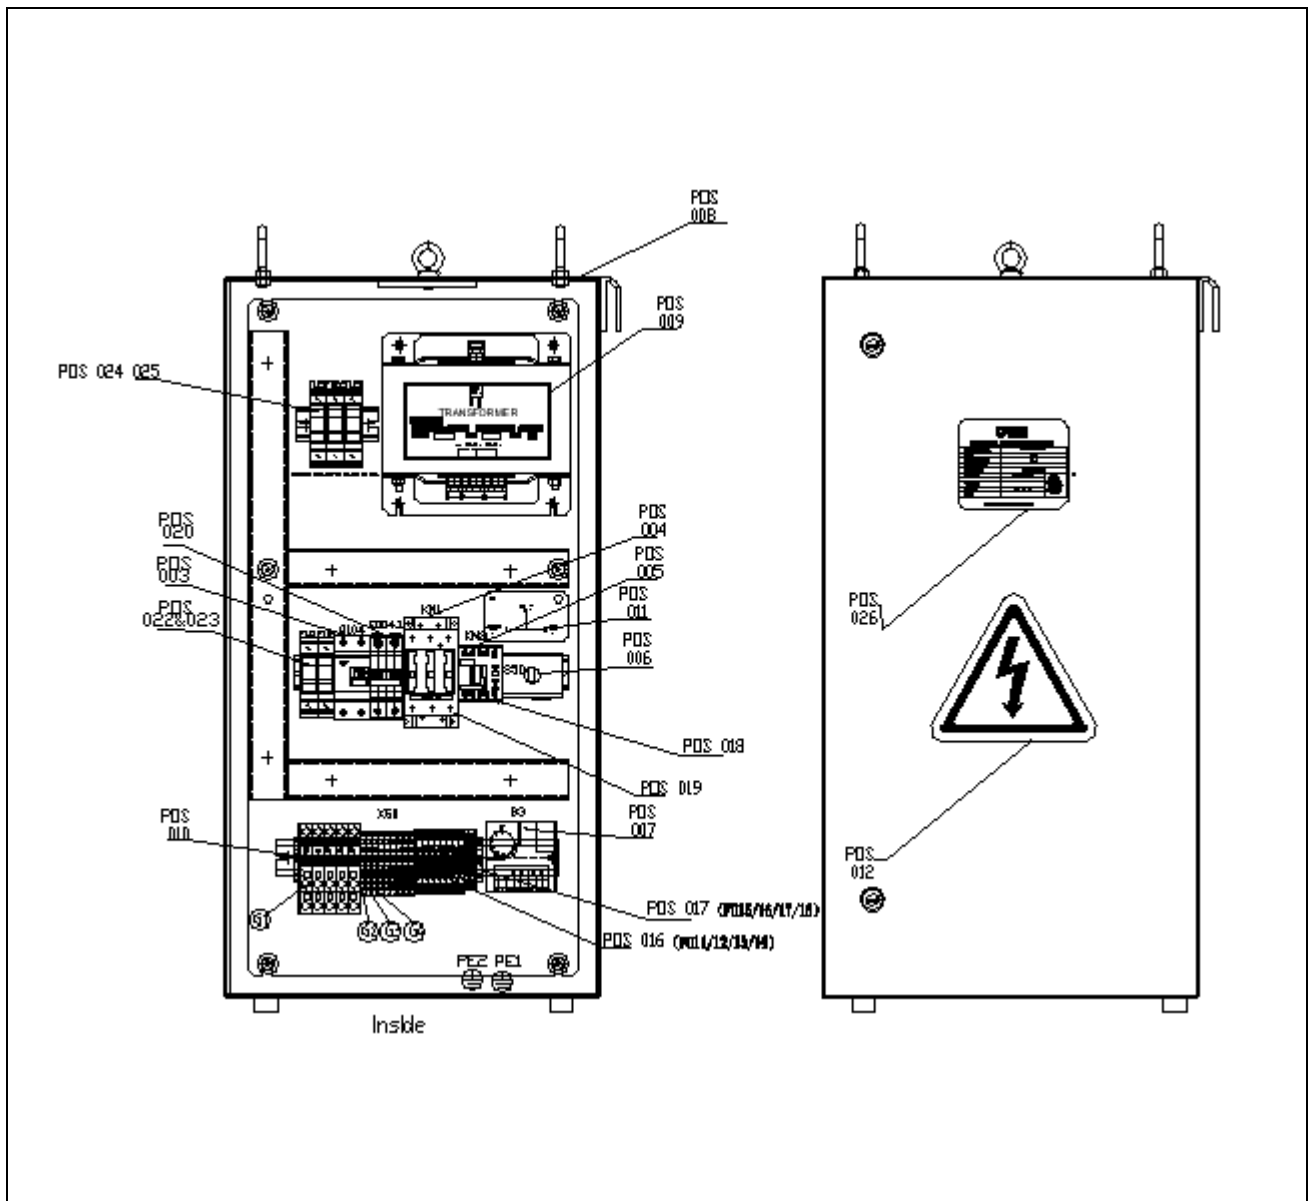

HAA26200W2			
REF. No.	PART No.	DESCRIPTION	
3	HAA637ZV8	Circuit breaker	VOLTS: 600
4	DAA638T5	Contactor	
5	DAA638T2	Contactor	
6	GAA636H1	Selector switch	
7	GAA739A1	Thermostat	
8	HAA308ZK1	North American heating system cabinet	
9	DAA225BT1	Transformer	
10	DAA303ES9	Terminal block