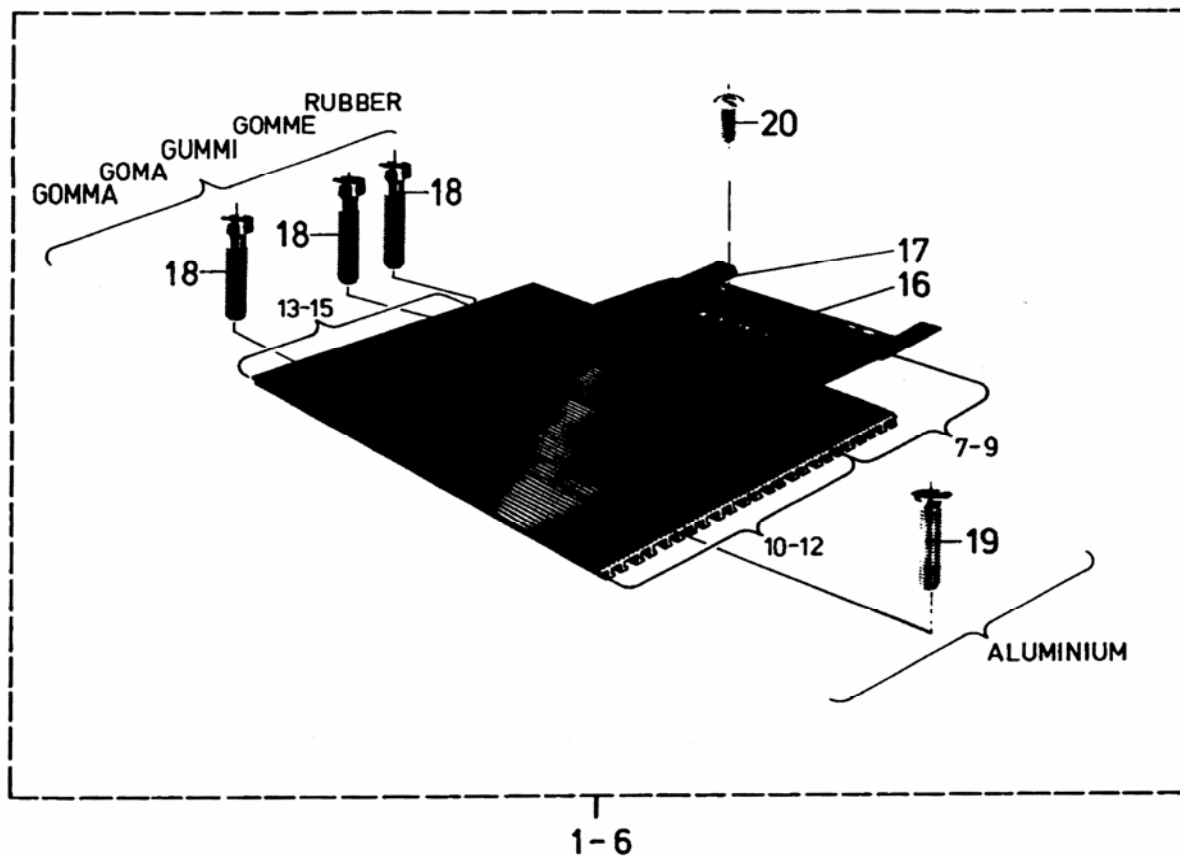

Escalator Floor Plate  
Trav-O-Lator Floor Plate

Spare Parts Leaflet

56-9701CN

November 1976 / Page 1 of 4

OTIS

REF. No.	PART No.	DESCRIPTION
	SERIAL G.01	
1	GO2215W28	Coating Rubber Compl., 32 in.
2	GO2215W29	Coating Rubber Compl., 44 in.
3	GO2215W30	Coating Rubber Compl., 48 in.
4	GO2215W31	Coating Aluminum Compl., 32 in.
5	GO2215W32	Coating Aluminum Compl., 44 in.
6	GO2215W33	Coating Aluminum Compl., 48 in.
16	---	Combs,  SPL 56-GO453A
17	GO2215T6	Guides
18	GOA112C1	Filister Head Screw Stainless Steel
19	DIN963 M12 x 50	Countersunk Screw M12 x 50 DIN 963
20	GO59AL1	Philips Screw

7-9

10-12

SERIAL G.01		
REF. No.	PART No.	DESCRIPTION
7	GO2215W7	Combplate coating &   compl., 32 in.
8	GO2215W8	Combplate coating &   compl., 44 in.
9	GO2215W9	Combplate coating &   compl., 48 in.
10	GO457BX4	Floorplate coating aluminum, 32 in.
11	GO457BX5	Floorplate coating aluminum, 44 in.
12	GO457BX6	Floorplate coating aluminum, 48 in.

# Type 9701CN Floor Plate

REF. No.	PART No.	DESCRIPTION
13	GO2215W13	Floorplate, coating rubber & glue, 32 in.
14	GO2215W14	Floorplate, coating rubber & glue, 44 in.
15	GO2215W15	Floorplate, coating rubber & glue, 48 in.