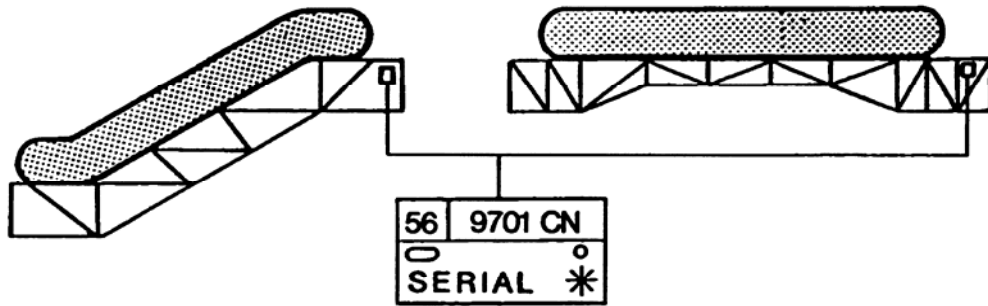

Escalator Floor Plate  
Trav-O-Lator Floor Plate

Spare Parts Leaflet

56-9701CN

November 1976 / Page 1 of 4

OTIS

REF. No.	PART No.	DESCRIPTION
	SERIAL G.01	
1	GO2215W28	Coating Rubber Compl., 32 in.
2	GO2215W29	Coating Rubber Compl., 44 in.
3	GO2215W30	Coating Rubber Compl., 48 in.
4	GO2215W31	Coating Aluminum Compl., 32 in.
5	GO2215W32	Coating Aluminum Compl., 44 in.
6	GO2215W33	Coating Aluminum Compl., 48 in.
16	---	Combs,  SPL 56-GO453A
17	GO2215T6	Guides
18	GOA112C1	Filister Head Screw Stainless Steel
19	DIN963 M12 x 50	Countersunk Screw M12 x 50 DIN 963
20	GO59AL1	Philips Screw

7-9

10-12

SERIAL G.01		
REF. No.	PART No.	DESCRIPTION
7	GO2215W7	Combplate coating &   compl., 32 in.
8	GO2215W8	Combplate coating &   compl., 44 in.
9	GO2215W9	Combplate coating &   compl., 48 in.
10	GO457BX4	Floorplate coating aluminum, 32 in.
11	GO457BX5	Floorplate coating aluminum, 44 in.
12	GO457BX6	Floorplate coating aluminum, 48 in.