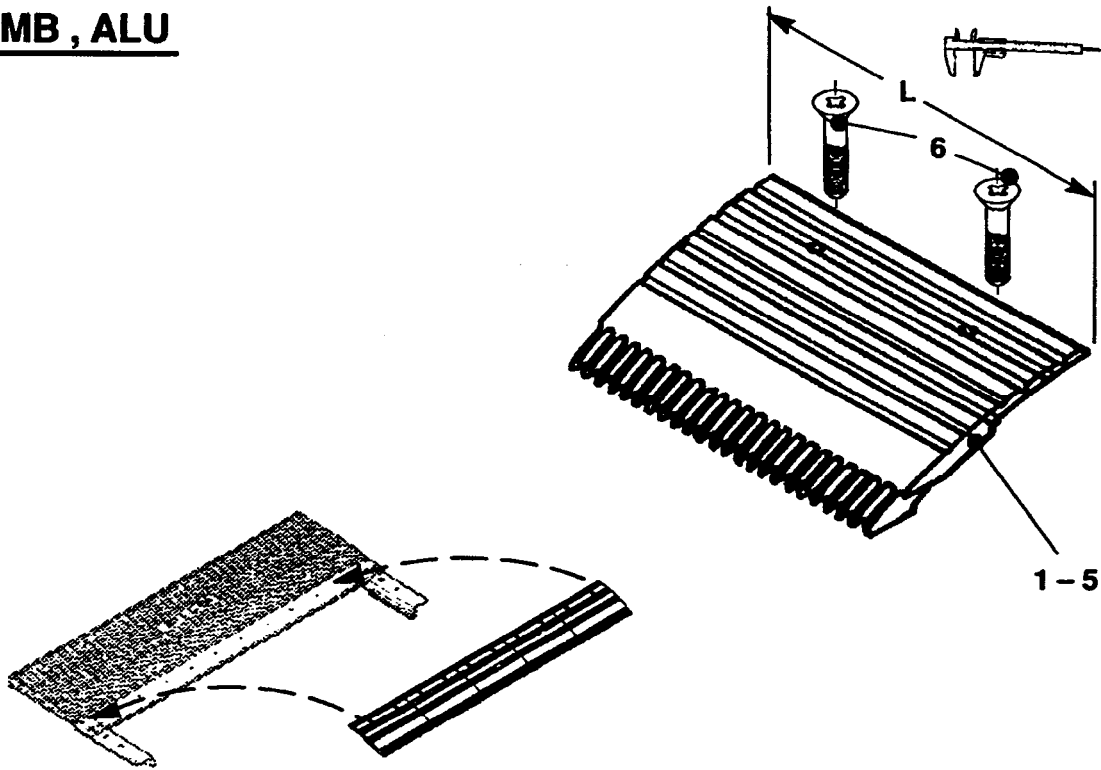

Escalator UB Comb

Spare Parts Leaflet

56-GO453A

July 2000 / Page 1 of 2

(only for replacement)

OTIS

COMB , ALU

ARRANGEMENT OF COMBS GOA 453 A

REF. No.	PART No.	DESCRIPTION
	GOA453A	
1	GO2215T1 GOA453A1	Comb, L = 152,355, 18 Teeth
2	GO2215T2 GOA453A4	Comb L = 145,904, 17 Teeth
3	GO2215T3 GOA453A5	Comb L = 136,479, 16 Teeth
4	GO2215T4 GOA453A6	Comb L = 142,830, 17 Teeth
5	GO2215T5 GOA453A9	Comb L = 126,954, 15 Teeth
6	---	Hexagon Socket Counter Sunk Screw DIN 7991 M6 X 12 STST (128959)