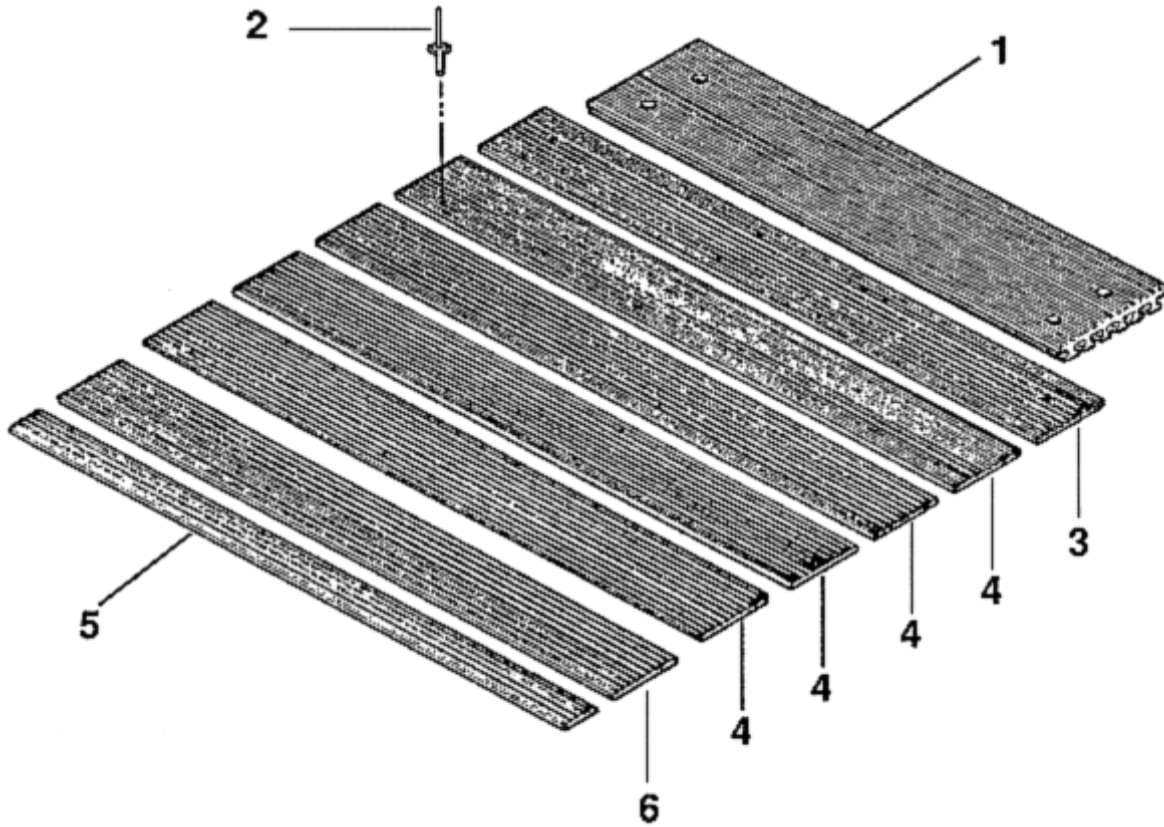

VINTAGE R 01			
REF. No.	PART OR ML	DESCRIPTION	TYPE
1	YXGO457CL65	Shape	600
	YXGO457CL66		800
	YXGO457CL67		1000
2	YYGO457CL92	Shape	600
	YYGO457CL93		800
	YYGO457CL94		1000
3	GO453D6	Comb Length = 197, 994, 23 Teeth, Aluminum	
	GO453D1		Comb Length = 203,184, 24 Teeth, Aluminum
	GO453D5		Comb Length = 206, 390, 24 Teeth, Aluminum
4	2700CBJ1	Fastening Parts, (6) Screws, DIN7991 M6x12, (6) Rivets, RIV CAT0317-3225,	
5	2700CBJ2	Guide and Hardware: (1) GO385BL1, Nylon Guide, (3) DIN84 M6x16 Screw, (5) GO255ES1 Shims	
6	GO102KJ1	Name Plate	

VINTAGE R 01			
REF. No.	PART OR ML	DESCRIPTION	
			TYPE
1	YYGO457CN15	Floor Plate	600
	YYGO457CN16		800
	YYGO457CN17		1000
2	RIVAL3.2x11	Rivet	
3	YYGO457CL41		600
	YYGO457CL42		800
	YYGO457CL43		1000
4	YYGO457CL44	Shape	600
	YYGO457CL45		800
	YYGO457CL46		1000
5	YYGO457CL50		600
	YYGO457CL51		800
	YYGO457CL52		1000

Page 4. - COMB & FLOOR PLATE LOWER LANDING, w/ INLINE NEWELS

VINTAGE R 01			
REF. No.	PART OR ML	DESCRIPTION	
			TYPE
1	YYGO457CN15	Floor Plate	600
	YYGO457CN16		800
	YYGO457CN17		1000
2	RIVAL3.2x11	Rivet	
3	YXGO457CL41	Shape	600
	YXGO457CL42		800
	YXGO457CL43		1000
4	YXGO457CL44	Shape	600
	YXGO457CL45		800
	YXGO457CL46		1000
5	YXGO457CL47	Shape	600
	YXGO457CL48		800
	YXGO457CL49		1000
6	YXGO457CL56	Shape	600
	YXGO457CL57		800
	YXGO457CL58		1000

VINTAGE R 01			
REF. No.	PART OR ML	DESCRIPTION	
			TYPE
	YYGO457CD1	Rubber Coating Length = 1091, W = 610	600
	YYGO457CD2	Rubber Coating Length = 1294, W = 610	800
1	YYGO457CD3	Rubber Coating Length = 1497, W = 610	1000
	YYGO457CD10	Rubber Coating Length = 1091, W = 770	600
	YYGO457CD11	Rubber Coating Length = 1294, W = 770	800
	YYGO457CD12	Rubber Coating Length = 1497, W = 770	1000
Glue On Job Site			