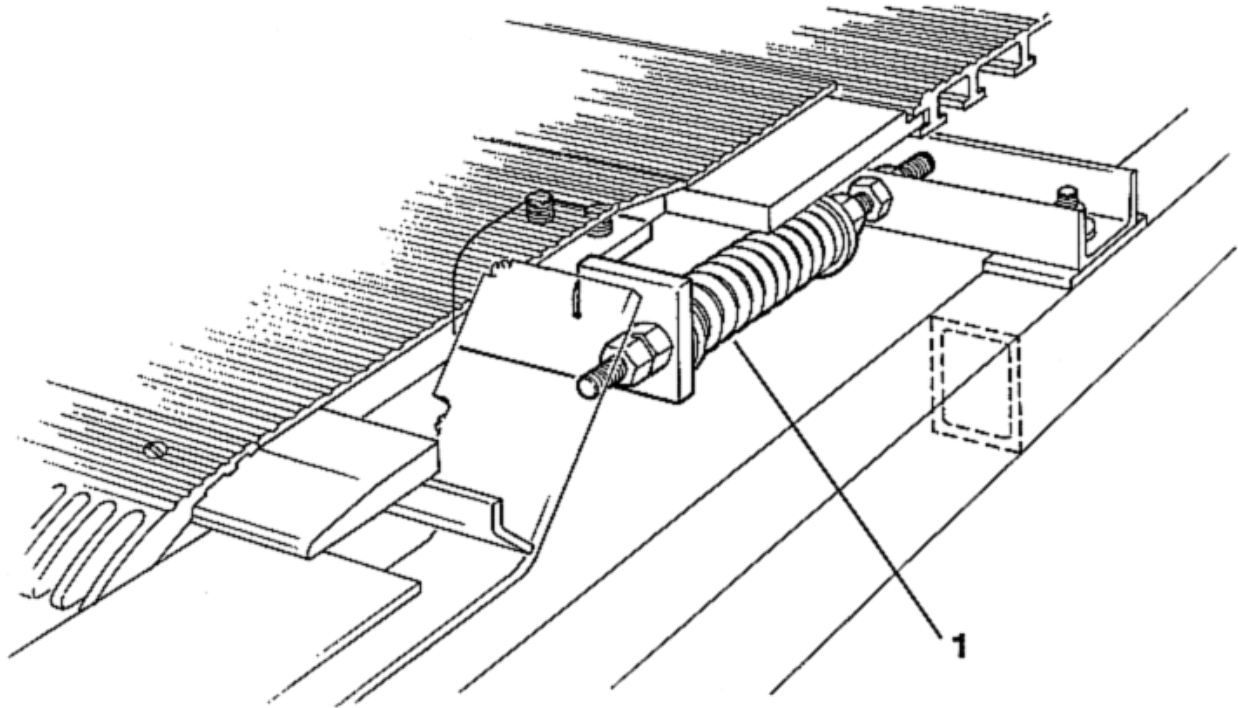

SPL 56-YX9703HH - Lower Landing Comb & Floor Plate, Otis 506 Slimline - NAO

Page 7

VINTAGE R 01		
REF. No.	PART OR ML	DESCRIPTION
1	GO9OAE1	Spring