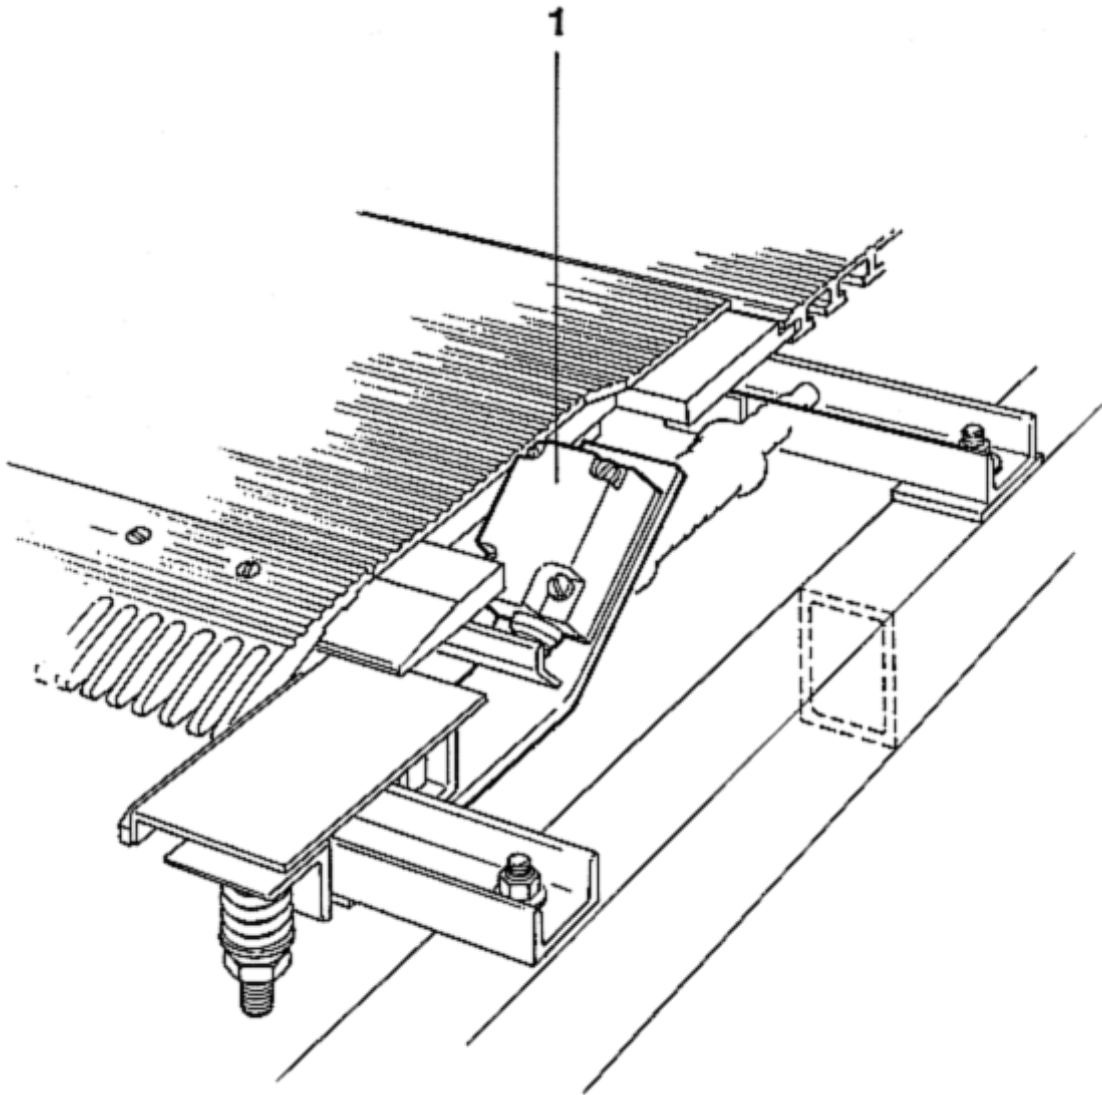

VINTAGE R 01			
REF. No.	PART OR ML	DESCRIPTION	TYPE
1	YXGO457CL65	Shape	600
	YXGO457CL66		800
	YXGO457CL67		1000
2	YYGO457CL92	Shape	600
	YYGO457CL93		800
	YYGO457CL94		1000
3	GO453D6	Comb Length = 197, 994, 23 Teeth, Aluminum	
	GO453D1		Comb Length = 203,184, 24 Teeth, Aluminum
	GO453D5		Comb Length = 206, 390, 24 Teeth, Aluminum
4	2700CBJ1	Fastening Parts, (6) Screws, DIN7991 M6x12, (6) Rivets, RIV CAT0317-3225,	
5	2700CBJ2	Guide and Hardware: (1) GO385BL1, Nylon Guide, (3) DIN84 M6x16 Screw, (5) GO255ES1 Shims	
6	GO102KJ1	Name Plate	

VINTAGE R 01			
REF. No.	PART OR ML	DESCRIPTION	
			TYPE
1	YYGO457CN15	Floor Plate	600
	YYGO457CN16		800
	YYGO457CN17		1000
2	RIVAL3.2x11	Rivet	
3	YYGO457CL41		600
	YYGO457CL42		800
	YYGO457CL43		1000
4	YYGO457CL44	Shape	600
	YYGO457CL45		800
	YYGO457CL46		1000
5	YYGO457CL50		600
	YYGO457CL51		800
	YYGO457CL52		1000

Page 4. - COMB & FLOOR PLATE LOWER LANDING, w/ INLINE NEWELS

VINTAGE R 01			
REF. No.	PART OR ML	DESCRIPTION	
			TYPE
1	YYGO457CN15	Floor Plate	600
	YYGO457CN16		800
	YYGO457CN17		1000
2	RIVAL3.2x11	Rivet	
3	YXGO457CL41	Shape	600
	YXGO457CL42		800
	YXGO457CL43		1000
4	YXGO457CL44	Shape	600
	YXGO457CL45		800
	YXGO457CL46		1000
5	YXGO457CL47	Shape	600
	YXGO457CL48		800
	YXGO457CL49		1000
6	YXGO457CL56	Shape	600
	YXGO457CL57		800
	YXGO457CL58		1000

VINTAGE R 01			
REF. No.	PART OR ML	DESCRIPTION	
			TYPE
	YYGO457CD1	Rubber Coating Length = 1091, W = 610	600
	YYGO457CD2	Rubber Coating Length = 1294, W = 610	800
1	YYGO457CD3	Rubber Coating Length = 1497, W = 610	1000
	YYGO457CD10	Rubber Coating Length = 1091, W = 770	600
	YYGO457CD11	Rubber Coating Length = 1294, W = 770	800
	YYGO457CD12	Rubber Coating Length = 1497, W = 770	1000
Glue On Job Site			