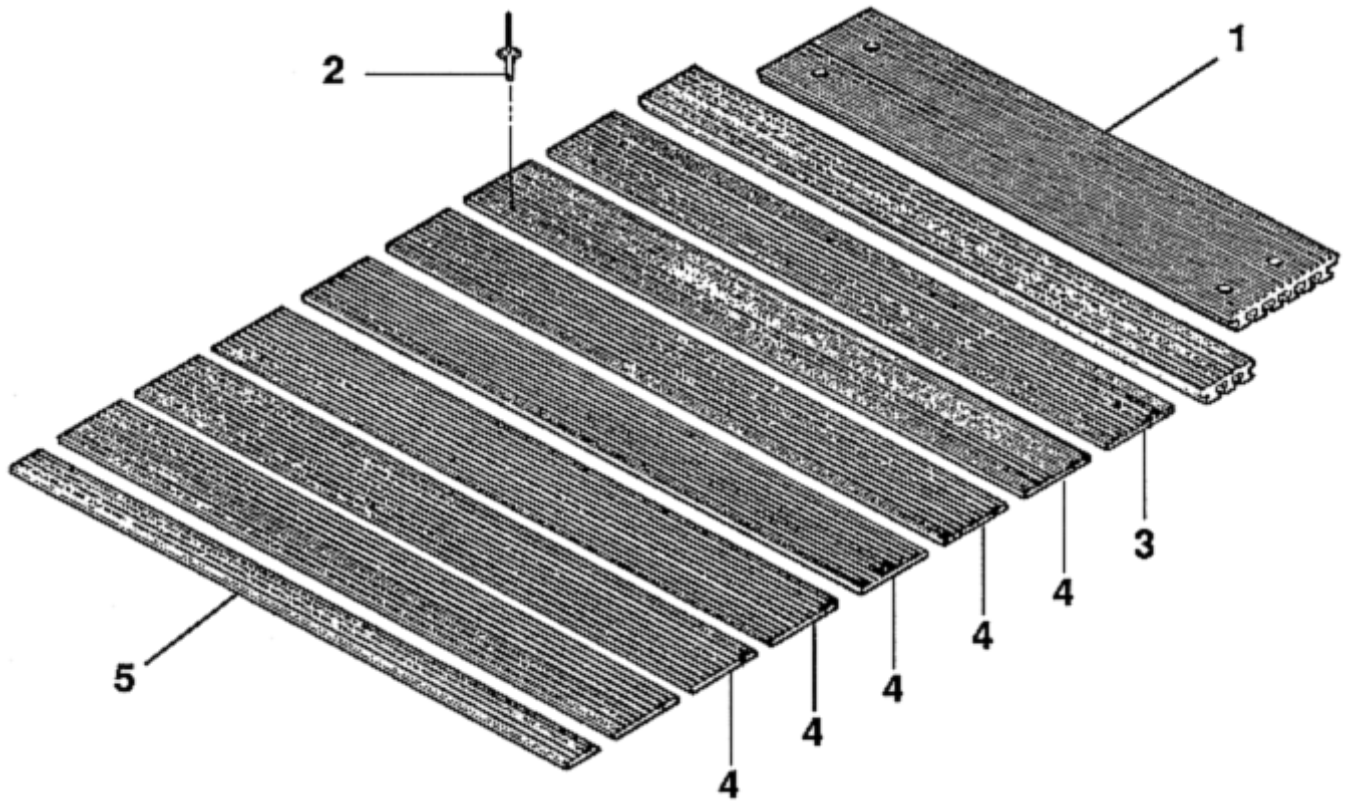

VINTAGE R 01			
REF. No.	PART OR ML	DESCRIPTION	TYPE
1	YXGO457CL65	Shape	600
	YXGO457CL66		800
	YXGO457CL67		1000
2	YYGO457CL92	Shape	600
	YYGO457CL93		800
	YYGO457CL94		1000
3	GO453D6	Comb Length = 197, 994, 23 Teeth, Aluminum	
	GO453D1		Comb Length = 203,184, 24 Teeth, Aluminum
	GO453D5		Comb Length = 206, 390, 24 Teeth, Aluminum
4	2700CBJ1	Fastening Parts, (6) Screws, DIN7991 M6x12, (6) Rivets, RIV CAT0317-3225,	
5	2700CBJ2	Guide and Hardware: (1) GO385BL1, Nylon Guide, (3) DIN84 M6x16 Screw, (5) GO255ES1 Shims	
6	GO102KJ1	Name Plate	

VINTAGE R 01			
REF. No.	PART OR ML	DESCRIPTION	
			TYPE
1	YYGO457CN15	Floor Plate	600
	YYGO457CN16		800
	YYGO457CN17		1000
2	RIVAL3.2x11	Rivet	
3	YYGO457CL41		600
	YYGO457CL42		800
	YYGO457CL43		1000
4	YYGO457CL44	Shape	600
	YYGO457CL45		800
	YYGO457CL46		1000
5	YYGO457CL50		600
	YYGO457CL51		800
	YYGO457CL52		1000

Page 4. - COMB & FLOOR PLATE LOWER LANDING, w/ INLINE NEWELS

VINTAGE R 01			
REF. No.	PART OR ML	DESCRIPTION	
			TYPE
1	YYGO457CN15	Floor Plate	600
	YYGO457CN16		800
	YYGO457CN17		1000
2	RIVAL3.2x11	Rivet	
3	YXGO457CL41	Shape	600
	YXGO457CL42		800
	YXGO457CL43		1000
4	YXGO457CL44	Shape	600
	YXGO457CL45		800
	YXGO457CL46		1000
5	YXGO457CL47	Shape	600
	YXGO457CL48		800
	YXGO457CL49		1000
6	YXGO457CL56	Shape	600
	YXGO457CL57		800
	YXGO457CL58		1000

VINTAGE R 01			
REF. No.	PART OR ML	DESCRIPTION	
			TYPE
	YYGO457CD1	Rubber Coating Length = 1091, W = 610	600
	YYGO457CD2	Rubber Coating Length = 1294, W = 610	800
1	YYGO457CD3	Rubber Coating Length = 1497, W = 610	1000
	YYGO457CD10	Rubber Coating Length = 1091, W = 770	600
	YYGO457CD11	Rubber Coating Length = 1294, W = 770	800
	YYGO457CD12	Rubber Coating Length = 1497, W = 770	1000
Glue On Job Site			