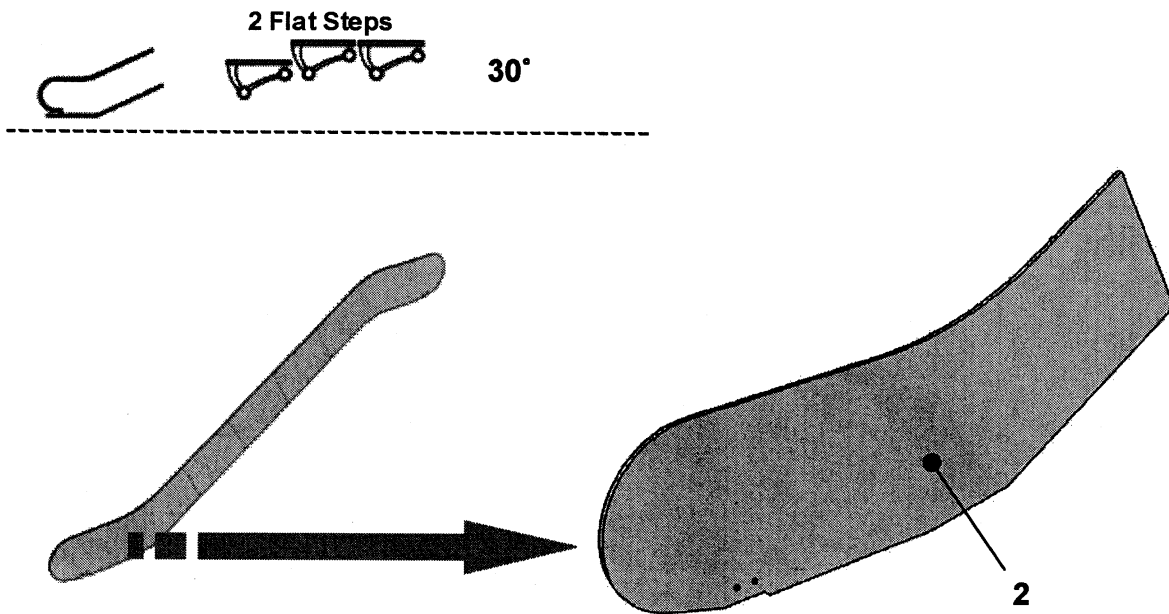

If you have any suggestions about this document, please contact the subject matter expert listed on this page.

OCE521 Escalator Balustrade Glasspanel

57-ASA03C232

W/O VINTAGE		
REF. No.	PART No.	DESCRIPTION
1	ASA00B131A	Upper Glass Panel

57-ASA03C232

OCE521 Escalator Balustrade Glasspanel

W/O VINTAGE		
REF. No.	PART No.	DESCRIPTION
2	ASA00B132A	Lower Glass Panel

OCE521 Escalator Balustrade Glasspanel

57-ASA03C232

Inclined Section

W/O WINTAGE		
REF. No.	PART No.	DESCRIPTION
3	ASA00B133A	Middle Glass Panel, Length = 2997 mm
	ASA00B133B	Middle Glass Panel, Length = 997 mm
	ASA00B133C	Middle Glass Panel, Length = 1897 mm
	ASA00B133D	Middle Glass Panel, Length = 1997 mm
	ASA00B133E	Middle Glass Panel, Length = 2097 mm
	ASA00B133F	Middle Glass Panel, Length = 2197 mm
	ASA00B133G	Middle Glass Panel, Length = 2297 mm
	ASA00B133H	Middle Glass Panel, Length = 2397 mm
	ASA00B133J	Middle Glass Panel, Length = 2497 mm
	ASA00B133K	Middle Glass Panel, Length = 2597 mm
	ASA00B133L	Middle Glass Panel, Length = 2697 mm
	ASA00B133M	Middle Glass Panel, Length = 2797 mm