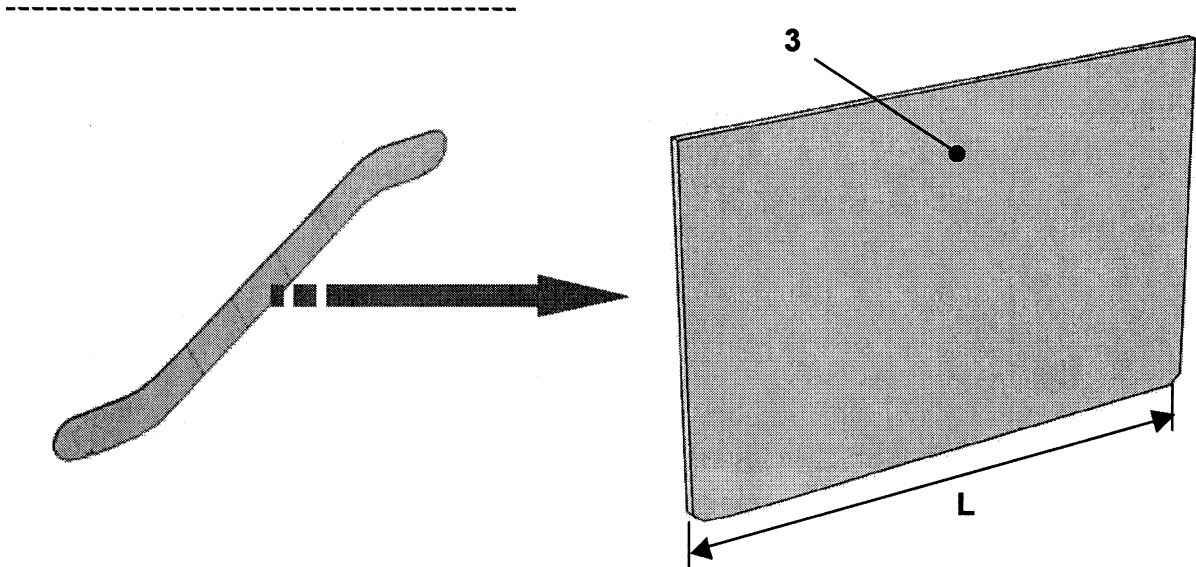

If you have any suggestions about this document, please contact the subject matter expert listed on this page.

OCE521 Escalator Balustrade Glasspanel

57-ASA03C232

W/O VINTAGE		
REF. No.	PART No.	DESCRIPTION
1	ASA00B131A	Upper Glass Panel

57-ASA03C232

OCE521 Escalator Balustrade Glasspanel

W/O VINTAGE		
REF. No.	PART No.	DESCRIPTION
2	ASA00B132A	Lower Glass Panel

OCE521 Escalator Balustrade Glasspanel

57-ASA03C232

Inclined Section

W/O WINTAGE		
REF. No.	PART No.	DESCRIPTION
3	ASA00B133A	Middle Glass Panel, Length = 2997 mm
	ASA00B133B	Middle Glass Panel, Length = 997 mm
	ASA00B133C	Middle Glass Panel, Length = 1897 mm
	ASA00B133D	Middle Glass Panel, Length = 1997 mm
	ASA00B133E	Middle Glass Panel, Length = 2097 mm
	ASA00B133F	Middle Glass Panel, Length = 2197 mm
	ASA00B133G	Middle Glass Panel, Length = 2297 mm
	ASA00B133H	Middle Glass Panel, Length = 2397 mm
	ASA00B133J	Middle Glass Panel, Length = 2497 mm
	ASA00B133K	Middle Glass Panel, Length = 2597 mm
	ASA00B133L	Middle Glass Panel, Length = 2697 mm
	ASA00B133M	Middle Glass Panel, Length = 2797 mm