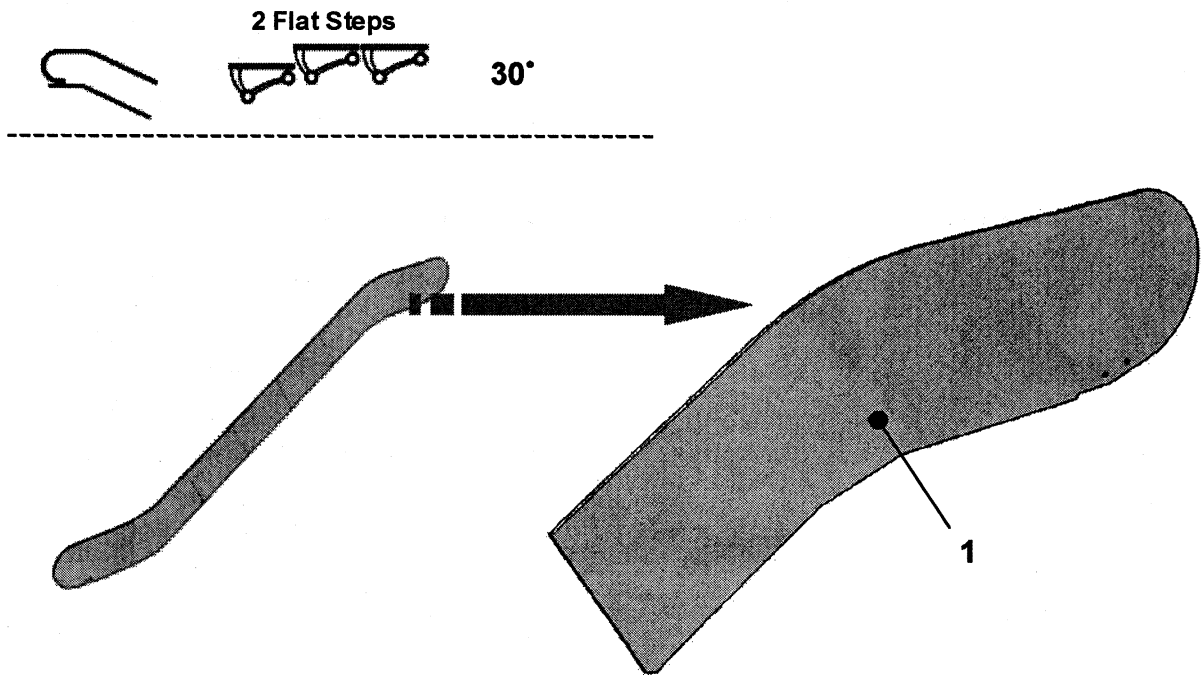

OCE521 Escalator Balustrade Glasspanel

57-ASA03C232

W/O VINTAGE		
REF. No.	PART No.	DESCRIPTION
1	ASA00B131A	Upper Glass Panel