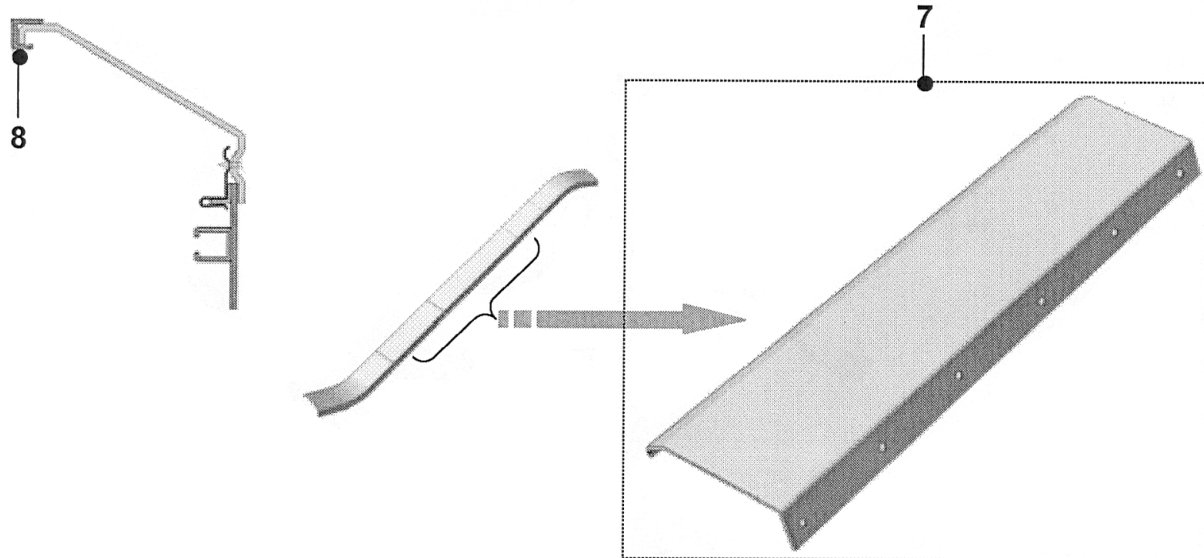

OCE521 Escalator Balustrade Inner Decking

57-ASA03C234

- ST. ST. Inclined Section

W/O VINTAGE		
REF. No.	PART No.	DESCRIPTION
7	ASA00B070A	Middle Inner Decking, 3000 mm L
	ASA00B070B	Middle Inner Decking, 2000 mm L
	ASA00B070C	Middle Inner Decking, 1000 mm L
	ASA00B070D	Middle Inner Decking,  , 1940 mm L
	ASA00B070E	Middle Inner Decking,  , 1940 mm L
	ASA00B070F	Middle Inner Decking,  , 2040 mm L
	ASA00B070G	Middle Inner Decking,  , 2040 mm L
	ASA00B070H	Middle Inner Decking,  , 2140 mm L
	ASA00B070J	Middle Inner Decking,  , 2140 mm L

OCE521 Escalator Balustrade Inner Decking

57-ASA03C234

- ST. ST. Inclined Section

W/O VINTAGE		
REF. No.	PART No.	DESCRIPTION
7	ASA00B070K	Middle Inner Decking,  , 2240 mm L
	ASA00B070L	Middle Inner Decking,  , 2240 mm L
	ASA00B070M	Middle Inner Decking,  , 2340 mm L
	ASA00B070N	Middle Inner Decking,  , 2340 mm L
	ASA00B070P	Middle Inner Decking,  , 2440 mm L
	ASA00B070Q	Middle Inner Decking,  , 2440 mm L
	ASA00B070R	Middle Inner Decking,  , 2540 mm L
	ASA00B070S	Middle Inner Decking,  , 2540 mm L
	ASA00B070T	Middle Inner Decking,  , 2640 mm L
	ASA00B070U	Middle Inner Decking,  , 2640 mm L

OCE521 Escalator Balustrade Inner Decking

57-ASA03C234

- ST. ST. Inclined Section

W/O VINTAGE		
REF. No.	PART No.	DESCRIPTION
7	ASA00B070V	Middle Inner Decking,  , 2740 mm L
	ASA00B070W	Middle Inner Decking,  , 2740 mm L
	ASA00B070X	Middle Inner Decking,  , 2840 mm L
	ASA00B070Y	Middle Inner Decking,  , 2840 mm L
	ASA00B070Z	Middle Inner Decking, 3040 mm L
8	ASA00C181B	Middle Inner Decking Mold, 2000 mm L
	ASA00C181C	Middle Inner Decking Mold, 3100 mm L