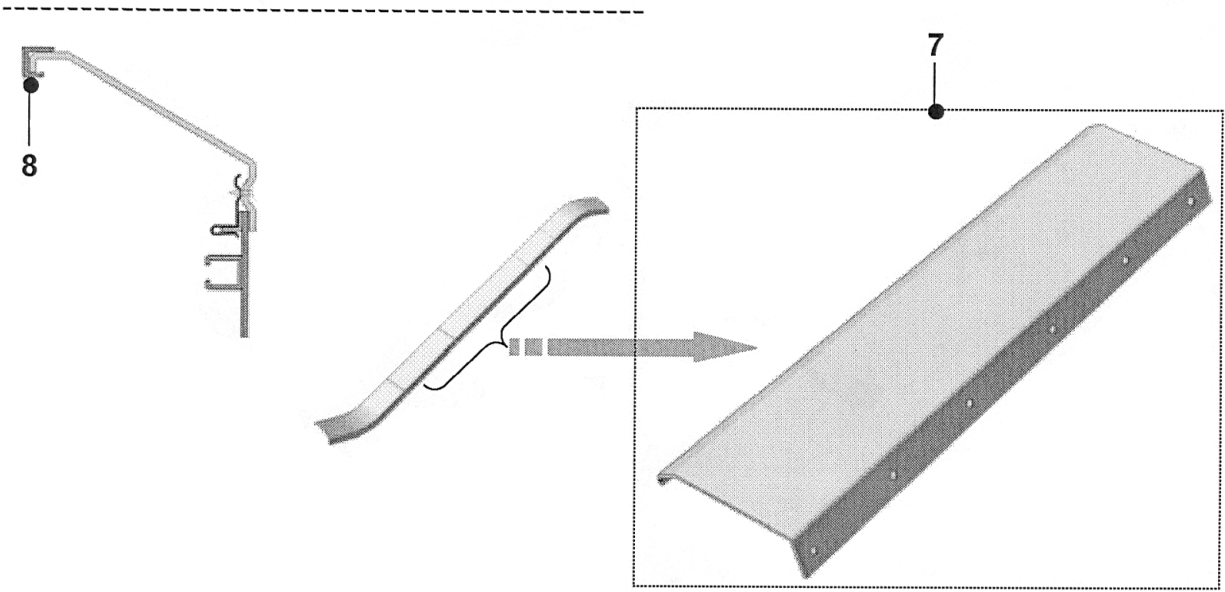

If you have any suggestions about this document, please contact the subject matter expert listed on this page.

OCE521 Escalator Balustrade Inner Decking

57-ASA03C234

- ST. ST.   2 Flat Steps 30°

W/O VINTAGE		
REF. No.	PART No.	DESCRIPTION
1	ASA00B069C	Upper Inner Decking,  , 30°
	ASA00B069D	Upper Inner Decking,  , 30°
2	ASA00B093C	Upper Inner Decking Mold,  , 30°
	ASA00B093D	Upper Inner Decking Mold,  , 30°
3	ASA00C167A	Speed Nut
4	ASA00C743A	Tapping Screw (FS4*20)

57-ASA03C234

OCE521 Escalator Balustrade Inner Decking

- ST. ST.  2 Flat Steps  30°

W/O VINTAGE		
REF. No.	PART No.	DESCRIPTION
5	ASA00B068C	Lower Inner Decking,  , 30°
	ASA00B068D	Lower Inner Decking,  , 30°
6	ASA00B094C	Lower Inner Decking Mold,  , 30°
	ASA00B094C	Lower Inner Decking Mold,  , 30°

OCE521 Escalator Balustrade Inner Decking

57-ASA03C234

- ST. ST. Inclined Section

W/O VINTAGE		
REF. No.	PART No.	DESCRIPTION
7	ASA00B070A	Middle Inner Decking, 3000 mm L
	ASA00B070B	Middle Inner Decking, 2000 mm L
	ASA00B070C	Middle Inner Decking, 1000 mm L
	ASA00B070D	Middle Inner Decking,  , 1940 mm L
	ASA00B070E	Middle Inner Decking,  , 1940 mm L
	ASA00B070F	Middle Inner Decking,  , 2040 mm L
	ASA00B070G	Middle Inner Decking,  , 2040 mm L
	ASA00B070H	Middle Inner Decking,  , 2140 mm L
	ASA00B070J	Middle Inner Decking,  , 2140 mm L