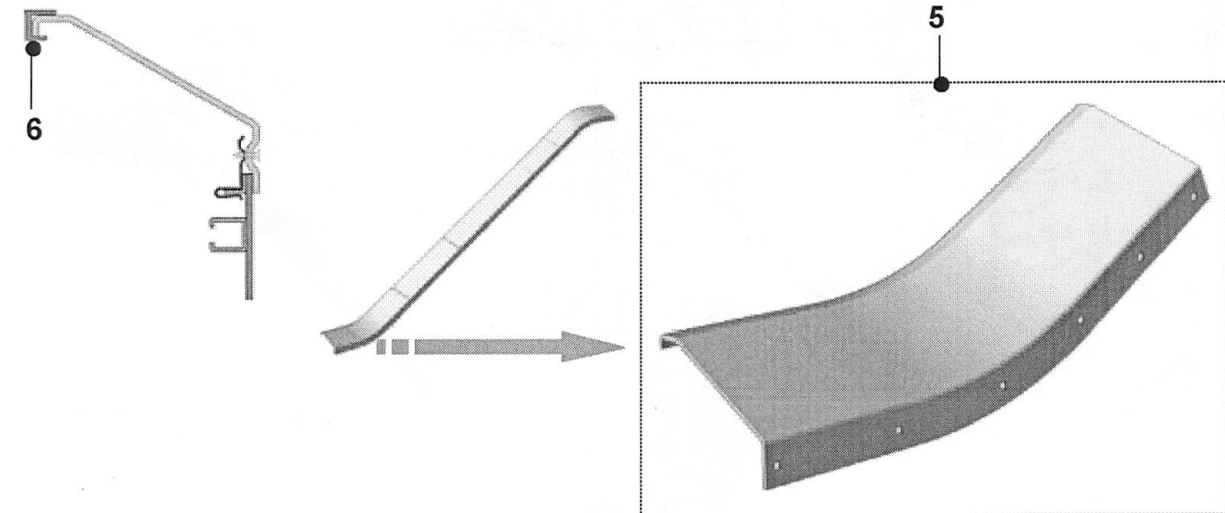

If you have any suggestions about this document, please contact the subject matter expert listed on this page.

OCE521 Escalator Balustrade Inner Decking

57-ASA03C234

- ST. ST.   2 Flat Steps 30°

W/O VINTAGE		
REF. No.	PART No.	DESCRIPTION
1	ASA00B069C	Upper Inner Decking,  , 30°
	ASA00B069D	Upper Inner Decking,  , 30°
2	ASA00B093C	Upper Inner Decking Mold,  , 30°
	ASA00B093D	Upper Inner Decking Mold,  , 30°
3	ASA00C167A	Speed Nut
4	ASA00C743A	Tapping Screw (FS4*20)

57-ASA03C234

OCE521 Escalator Balustrade Inner Decking

- ST. ST.  2 Flat Steps  30°

W/O VINTAGE		
REF. No.	PART No.	DESCRIPTION
5	ASA00B068C	Lower Inner Decking,  , 30°
	ASA00B068D	Lower Inner Decking,  , 30°
6	ASA00B094C	Lower Inner Decking Mold,  , 30°
	ASA00B094C	Lower Inner Decking Mold,  , 30°

OCE521 Escalator Balustrade Inner Decking

57-ASA03C234

- ST. ST. Inclined Section

W/O VINTAGE		
REF. No.	PART No.	DESCRIPTION
7	ASA00B070A	Middle Inner Decking, 3000 mm L
	ASA00B070B	Middle Inner Decking, 2000 mm L
	ASA00B070C	Middle Inner Decking, 1000 mm L
	ASA00B070D	Middle Inner Decking,  , 1940 mm L
	ASA00B070E	Middle Inner Decking,  , 1940 mm L
	ASA00B070F	Middle Inner Decking,  , 2040 mm L
	ASA00B070G	Middle Inner Decking,  , 2040 mm L
	ASA00B070H	Middle Inner Decking,  , 2140 mm L
	ASA00B070J	Middle Inner Decking,  , 2140 mm L