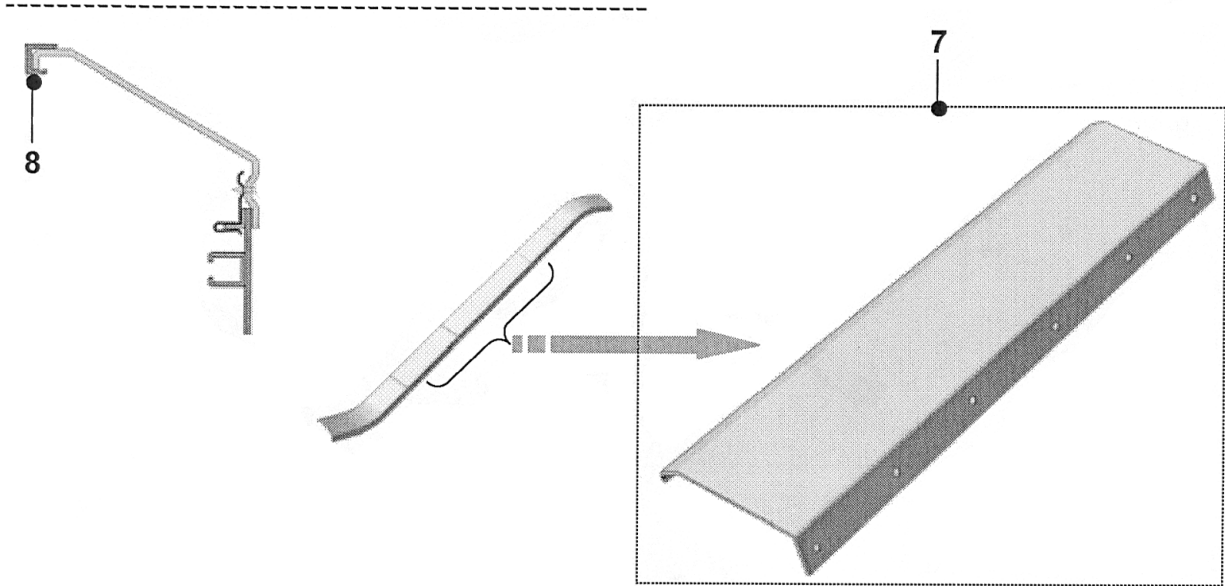

57-ASA03C234

OCE521 Escalator Balustrade Inner Decking

- ST. ST.  2 Flat Steps  30°

W/O VINTAGE		
REF. No.	PART No.	DESCRIPTION
5	ASA00B068C	Lower Inner Decking,  , 30°
	ASA00B068D	Lower Inner Decking,  , 30°
6	ASA00B094C	Lower Inner Decking Mold,  , 30°
	ASA00B094C	Lower Inner Decking Mold,  , 30°

OCE521 Escalator Balustrade Inner Decking

57-ASA03C234

- ST. ST. Inclined Section

W/O VINTAGE		
REF. No.	PART No.	DESCRIPTION
7	ASA00B070A	Middle Inner Decking, 3000 mm L
	ASA00B070B	Middle Inner Decking, 2000 mm L
	ASA00B070C	Middle Inner Decking, 1000 mm L
	ASA00B070D	Middle Inner Decking,  , 1940 mm L
	ASA00B070E	Middle Inner Decking,  , 1940 mm L
	ASA00B070F	Middle Inner Decking,  , 2040 mm L
	ASA00B070G	Middle Inner Decking,  , 2040 mm L
	ASA00B070H	Middle Inner Decking,  , 2140 mm L
	ASA00B070J	Middle Inner Decking,  , 2140 mm L

OCE521 Escalator Balustrade Inner Decking

57-ASA03C234

- ST. ST. Inclined Section

W/O VINTAGE		
REF. No.	PART No.	DESCRIPTION
7	ASA00B070K	Middle Inner Decking,  , 2240 mm L
	ASA00B070L	Middle Inner Decking,  , 2240 mm L
	ASA00B070M	Middle Inner Decking,  , 2340 mm L
	ASA00B070N	Middle Inner Decking,  , 2340 mm L
	ASA00B070P	Middle Inner Decking,  , 2440 mm L
	ASA00B070Q	Middle Inner Decking,  , 2440 mm L
	ASA00B070R	Middle Inner Decking,  , 2540 mm L
	ASA00B070S	Middle Inner Decking,  , 2540 mm L
	ASA00B070T	Middle Inner Decking,  , 2640 mm L
	ASA00B070U	Middle Inner Decking,  , 2640 mm L