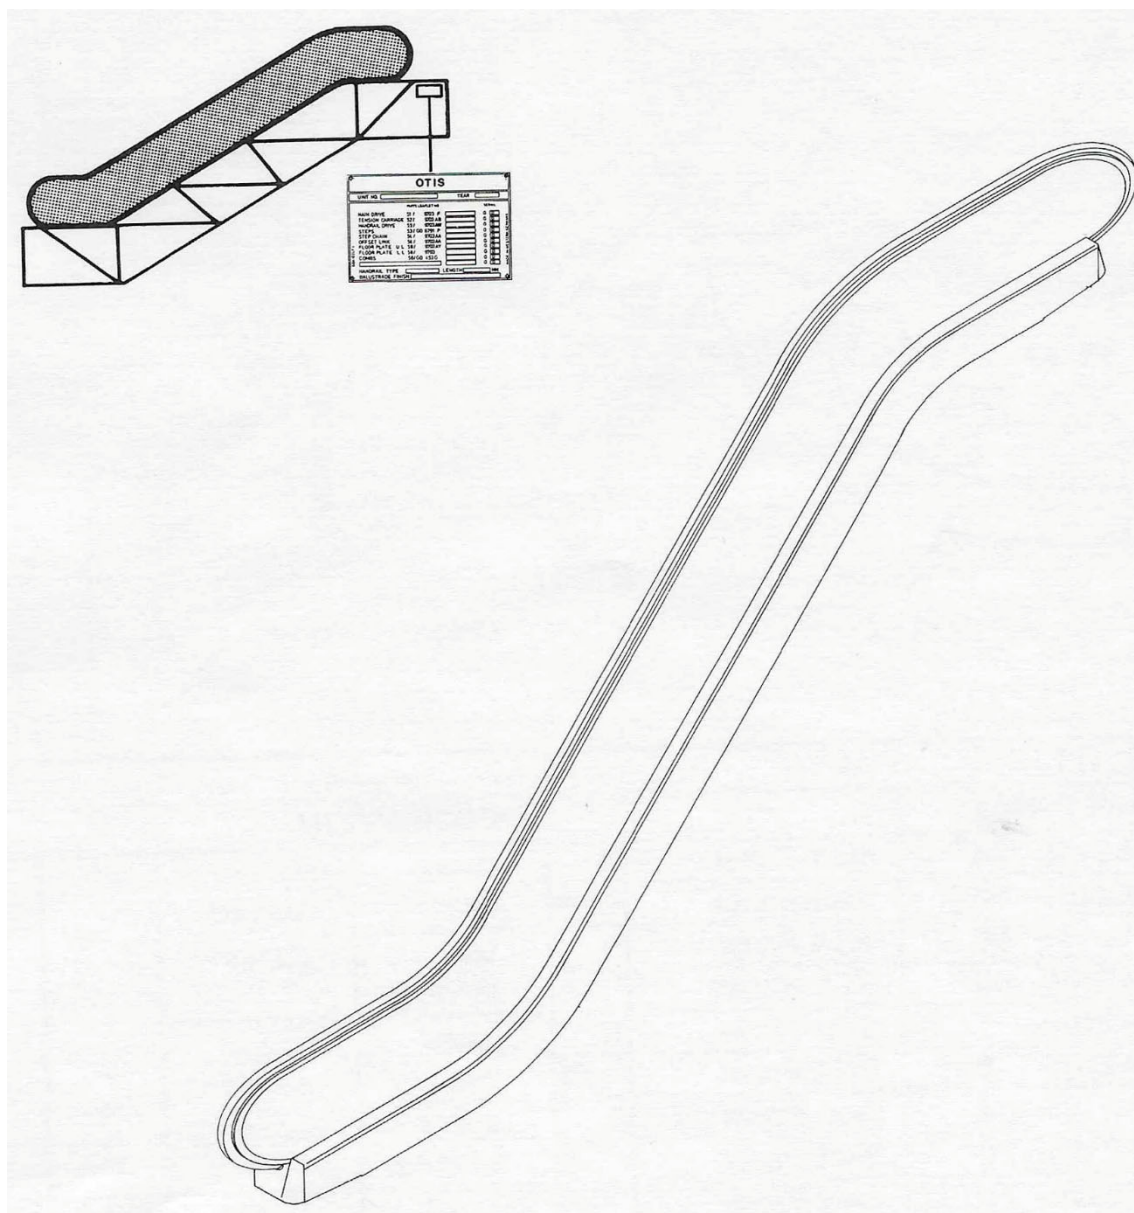

**Guardian Skirt Panel
Otis 510 and 506**

Spare Parts Leaflet

57-EB2030-1

***57-EA2155-1**

January 8, 2020 / Page 1 of 5

OTIS

This document does not contain any technical data subject to EAR or ITAR

**SERVICE ENGINEERING
Otis Elevator Company
Bloomfield, Connecticut USA**

Unpublished Work—© Otis Elevator Co.; 2020

Leaflet Description

This leaflet provides spare parts information for Otis 510 and 506 guardian skirt panel.

Leaflet Revisions

Date Revised	Subject Matter Expert	Reason for Revision
January 1986		Original SPL
January 8, 2020	Shawn Sweeney	Corrected OtisWave version to include the previously missing items from the original hard copy. Added history page.

VINTAGE G. 01				
REF. No.	PART No.	DESCRIPTION		
15	GO9703BD1	Skirt Panel		w/ Hole
16	GO9703BD2	Skirt Panel		
17	GO438AJY3	Skirt Panel		w/o Hole
18	GO438AJY4	Skirt Panel		

VINTAGE G. 01

REF. No.	PART No.	DESCRIPTION					
19	EB2030-34	Skirt Panel	☞	Lower Landing	30°	---	
20	EB2030-33	Skirt Panel	☞				
21	EB2030-175	Skirt Panel		---			---
22	EB2030-11	Skirt Panel	☞	Upper Landing			---
23	EB2030-12	Skirt Panel	☞				---
24	EB2030-20	Skirt Panel		Inclined Section			---
25	EB2030-22	Skirt Panel					"L"
26	NGO9704DE1	Skirt Panel	☞	---			---
27	NGO9704DE2	Skirt Panel	☞	---			---