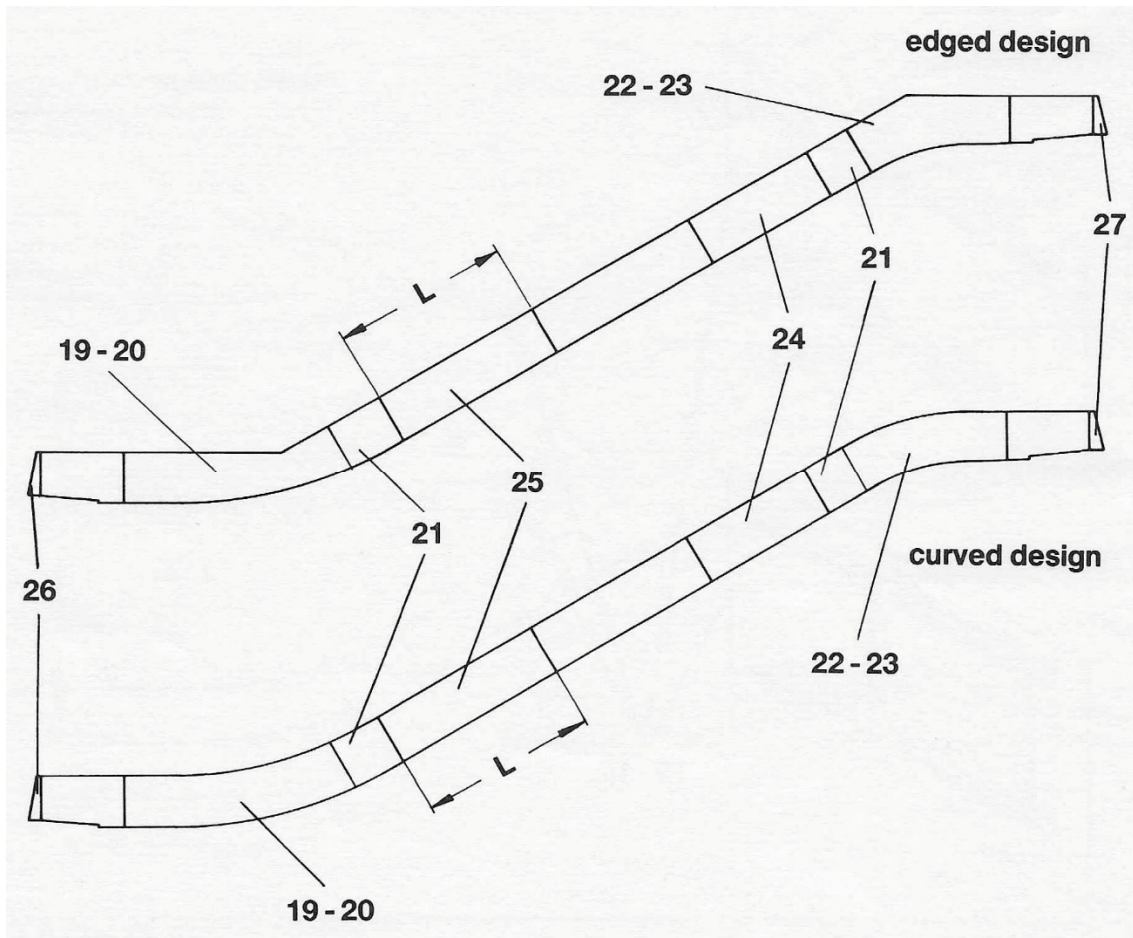

If you have any suggestions about this document, please contact the subject matter expert listed on this page.

Skirt Panel Guardian, Otis 506

57-EA2155-1

VINTAGE G. 01

REF. No.	PART No.	DESCRIPTION						
1	EA2155-64	Skirt Panel		Lower Landing	Curved Design	30°	---	
2	EA2155-65	Skirt Panel						
3	EA2155-68	Skirt Panel		Upper Landing				
4	EA2155-69	Skirt Panel						
5	EA2155-7	Skirt Panel		Lower Landing	Edged Design			
6	EA2155-8	Skirt Panel						
7	EA2155-19	Skirt Panel		Upper Landing				
8	EA2155-20	Skirt Panel						
9	EA2155-70	Skirt Panel	---	---	Inclined Section			
10	EA2155-175	Skirt Panel	---	---				
11	EA2155-11	Skirt Panel	---	---				
12	EA2155-47	Skirt Panel	---	---				"L"
13	EA2155-109	Skirt Panel	---	---	---			---
14	EA2155-110	Skirt Panel	---	---	---			---

VINTAGE G. 01				
REF. No.	PART No.	DESCRIPTION		
15	GO9703BD1	Skirt Panel		w/ Hole
16	GO9703BD2	Skirt Panel		
17	GO438AJY3	Skirt Panel		w/o Hole
18	GO438AJY4	Skirt Panel		

VINTAGE G. 01

REF. No.	PART No.	DESCRIPTION					
19	EB2030-34	Skirt Panel	☞	Lower Landing	30°	---	
20	EB2030-33	Skirt Panel	☞				
21	EB2030-175	Skirt Panel		---			---
22	EB2030-11	Skirt Panel	☞	Upper Landing			---
23	EB2030-12	Skirt Panel	☞				---
24	EB2030-20	Skirt Panel		Inclined Section			---
25	EB2030-22	Skirt Panel					"L"
26	NGO9704DE1	Skirt Panel	☞	---			---
27	NGO9704DE2	Skirt Panel	☞	---			---