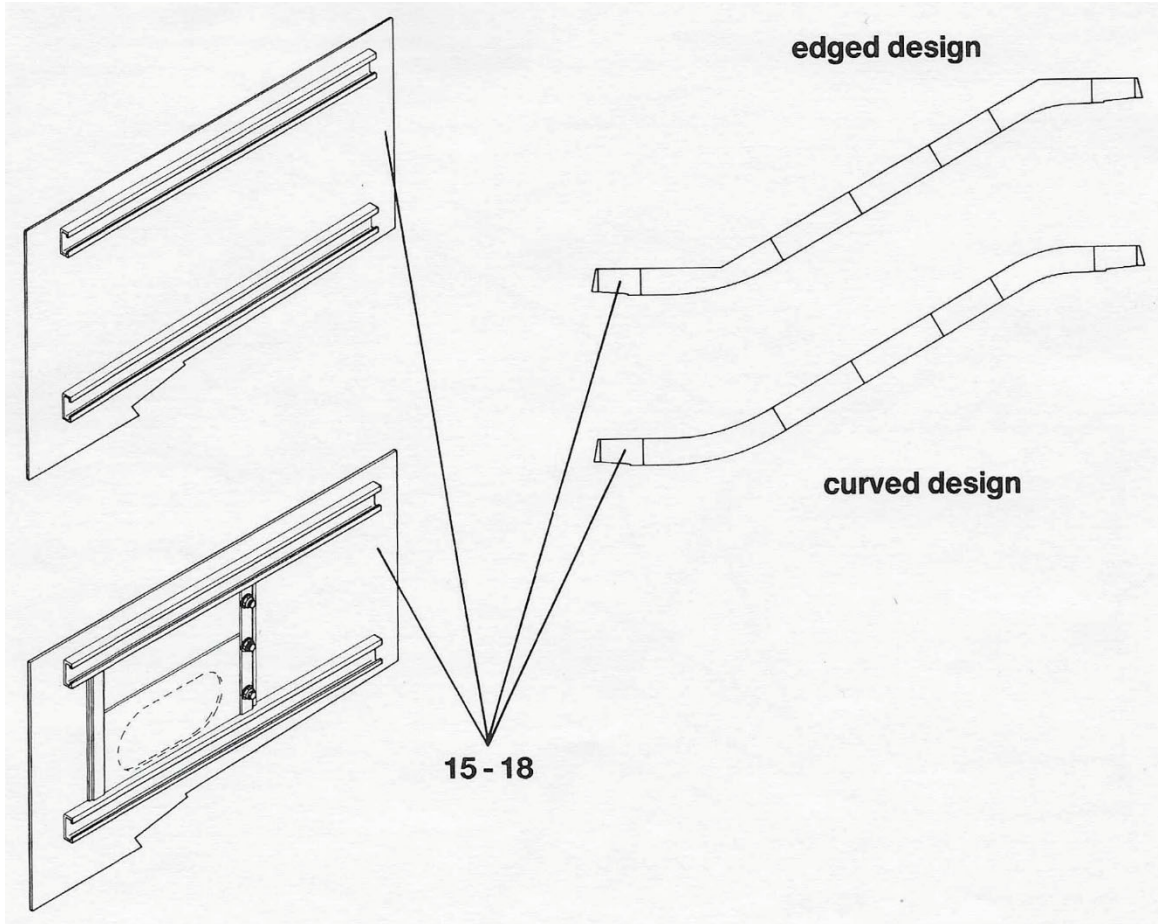

If you have any suggestions about this document, please contact the subject matter expert listed on this page.

Skirt Panel Guardian, Otis 506

57-EA2155-1

VINTAGE G. 01

REF. No.	PART No.	DESCRIPTION						
1	EA2155-64	Skirt Panel		Lower Landing	Curved Design	30°	---	
2	EA2155-65	Skirt Panel						
3	EA2155-68	Skirt Panel		Upper Landing				
4	EA2155-69	Skirt Panel						
5	EA2155-7	Skirt Panel		Lower Landing	Edged Design			
6	EA2155-8	Skirt Panel						
7	EA2155-19	Skirt Panel		Upper Landing				
8	EA2155-20	Skirt Panel						
9	EA2155-70	Skirt Panel	---	---	Inclined Section			
10	EA2155-175	Skirt Panel	---	---				
11	EA2155-11	Skirt Panel	---	---				
12	EA2155-47	Skirt Panel	---	---				"L"
13	EA2155-109	Skirt Panel	---	---	---			---
14	EA2155-110	Skirt Panel	---	---	---			---

VINTAGE G. 01				
REF. No.	PART No.	DESCRIPTION		
15	GO9703BD1	Skirt Panel		w/ Hole
16	GO9703BD2	Skirt Panel		
17	GO438AJY3	Skirt Panel		w/o Hole
18	GO438AJY4	Skirt Panel		

VINTAGE G. 01

REF. No.	PART No.	DESCRIPTION					
19	EB2030-34	Skirt Panel	☞	Lower Landing	30°	---	
20	EB2030-33	Skirt Panel	☞				
21	EB2030-175	Skirt Panel		---			---
22	EB2030-11	Skirt Panel	☞	Upper Landing			---
23	EB2030-12	Skirt Panel	☞				---
24	EB2030-20	Skirt Panel		Inclined Section			---
25	EB2030-22	Skirt Panel					"L"
26	NGO9704DE1	Skirt Panel	☞	---			---
27	NGO9704DE2	Skirt Panel	☞	---			---