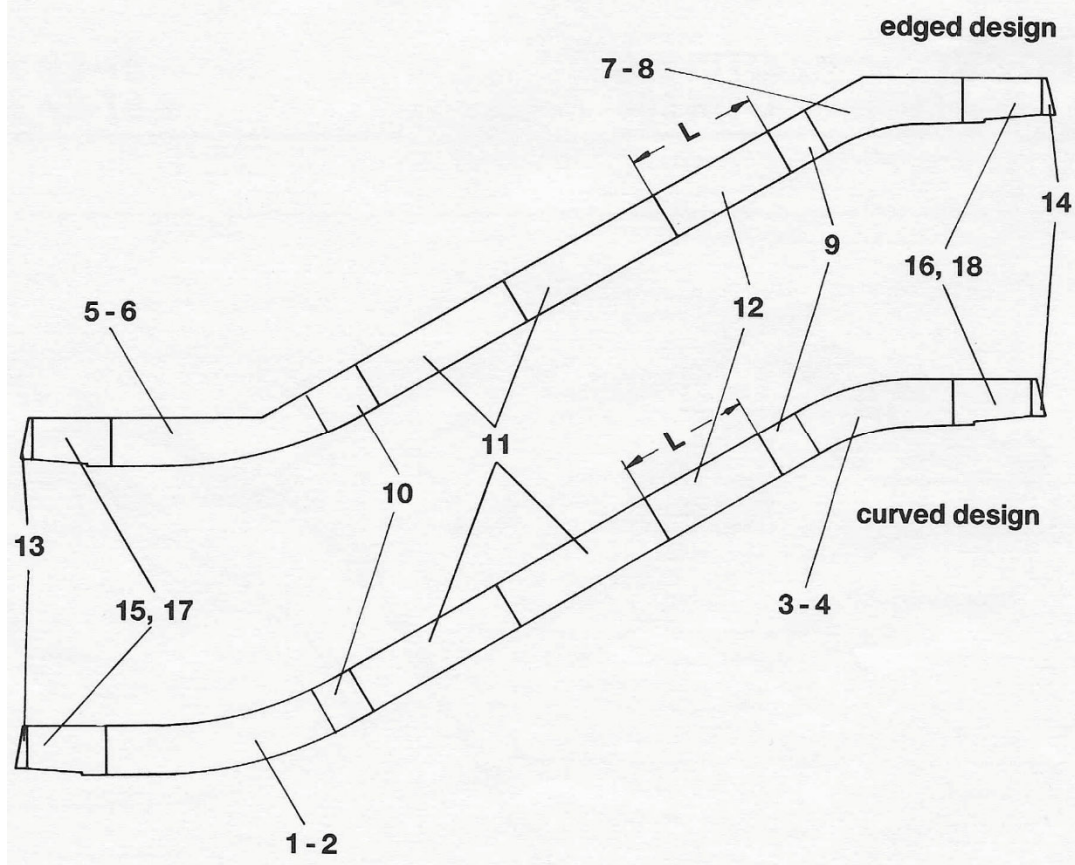

Unpublished Work—© Otis Elevator Co.; 2020

Leaflet Description

This leaflet provides spare parts information for Otis 510 and 506 guardian skirt panel.

Leaflet Revisions

Date Revised	Subject Matter Expert	Reason for Revision
January 1986		Original SPL
January 8, 2020	Shawn Sweeney	Corrected OtisWave version to include the previously missing items from the original hard copy. Added history page.

Related Drawings

Drawing No.	Title	Drawing No.	Title
---	---	---	---

Related Documents

Document ID	Title
---	---
---	---

Subject Matter Expert

Name	Department
Shawn Sweeney	OSC Service Engineering

About Spare Parts Leaflets...

If you have any suggestions about this document, please contact the subject matter expert listed on this page.

Skirt Panel Guardian, Otis 506

57-EA2155-1

VINTAGE G. 01

REF. No.	PART No.	DESCRIPTION						
1	EA2155-64	Skirt Panel		Lower Landing	Curved Design	30°	---	
2	EA2155-65	Skirt Panel						
3	EA2155-68	Skirt Panel		Upper Landing				
4	EA2155-69	Skirt Panel						
5	EA2155-7	Skirt Panel		Lower Landing	Edged Design			
6	EA2155-8	Skirt Panel						
7	EA2155-19	Skirt Panel		Upper Landing				
8	EA2155-20	Skirt Panel						
9	EA2155-70	Skirt Panel	---	---	Inclined Section			
10	EA2155-175	Skirt Panel	---	---				
11	EA2155-11	Skirt Panel	---	---				
12	EA2155-47	Skirt Panel	---	---				"L"
13	EA2155-109	Skirt Panel	---	---	---			---
14	EA2155-110	Skirt Panel	---	---	---			---

VINTAGE G. 01				
REF. No.	PART No.	DESCRIPTION		
15	GO9703BD1	Skirt Panel		w/ Hole
16	GO9703BD2	Skirt Panel		
17	GO438AJY3	Skirt Panel		w/o Hole
18	GO438AJY4	Skirt Panel		

VINTAGE G. 01

REF. No.	PART No.	DESCRIPTION					
19	EB2030-34	Skirt Panel	☞	Lower Landing	30°	---	
20	EB2030-33	Skirt Panel	☞				
21	EB2030-175	Skirt Panel		---			---
22	EB2030-11	Skirt Panel	☞	Upper Landing			---
23	EB2030-12	Skirt Panel	☞				---
24	EB2030-20	Skirt Panel		Inclined Section			---
25	EB2030-22	Skirt Panel					"L"
26	NGO9704DE1	Skirt Panel	☞	---			---
27	NGO9704DE2	Skirt Panel	☞	---			---