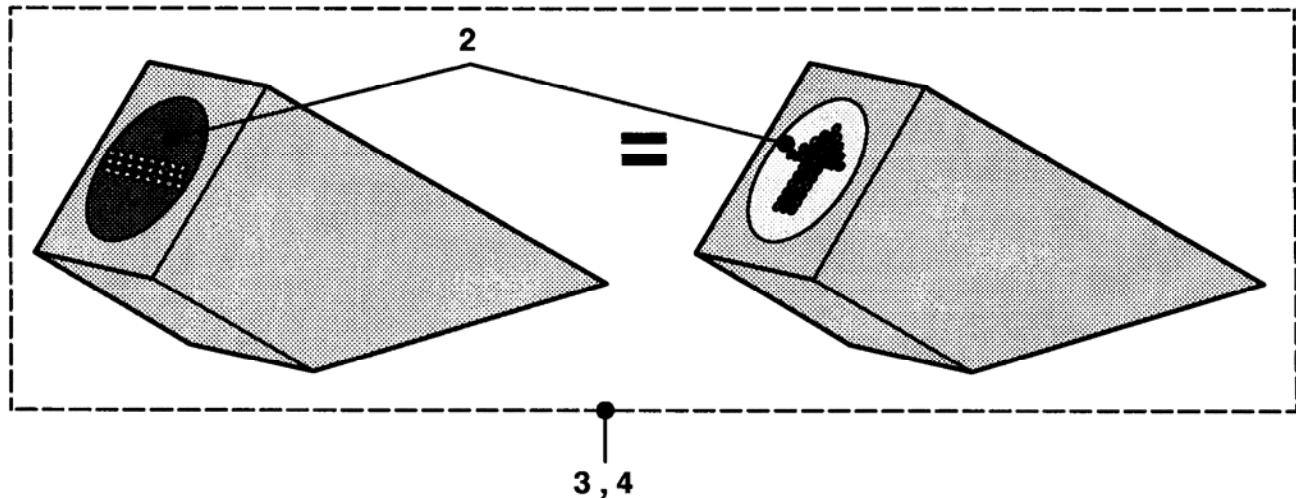

# Escalator / Trav-O-Lator Landing Signals (Traffic Flow Lights)

VERSION: INDOOR

GAA26220AN

REF. No.	PART No.	DESCRIPTION	
1	GAA26220AN1	Traffic Flow Light (only compl. unit)	Escalator 506 NCE / TOL 606 NCT

## VERSION : OUTDOOR

GAA26404A /  
GAA26204E

REF. No.	PART No.	DESCRIPTION	
2	GAA424AY1	Traffic Flow Light (LED)	
3	GAA26404A23	compl. Unit	Escalator 506 NCE / TOL 606 NCT
4	GAA26204E8	compl. Unit	Escalator 513 NPE