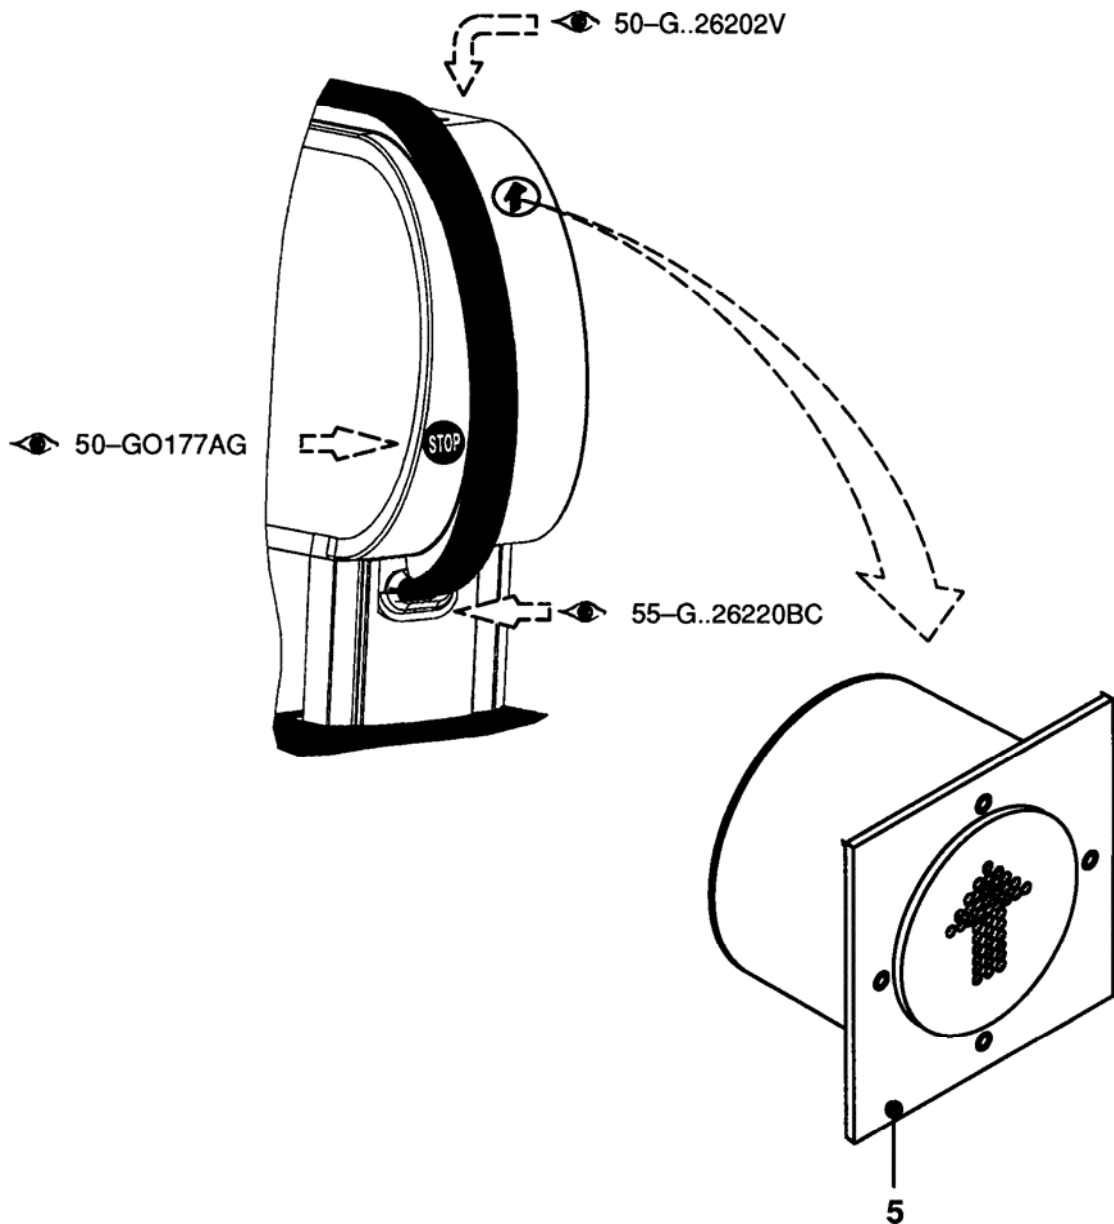

# Escalator / Trav-O-Lator Landing Signals (Traffic Flow Lights)

VERSION: INDOOR

GAA26220AN

REF. No.	PART No.	DESCRIPTION	
1	GAA26220AN1	Traffic Flow Light (only compl. unit)	Escalator 506 NCE / TOL 606 NCT

## VERSION : OUTDOOR

GAA26404A /  
GAA26204E

REF. No.	PART No.	DESCRIPTION	
2	GAA424AY1	Traffic Flow Light (LED)	
3	GAA26404A23	compl. Unit	Escalator 506 NCE / TOL 606 NCT
4	GAA26204E8	compl. Unit	Escalator 513 NPE

**513 NPE**

REF. No.	PART No.	DESCRIPTION
5	GAA424AY2	Traffic Flow Light (LED)