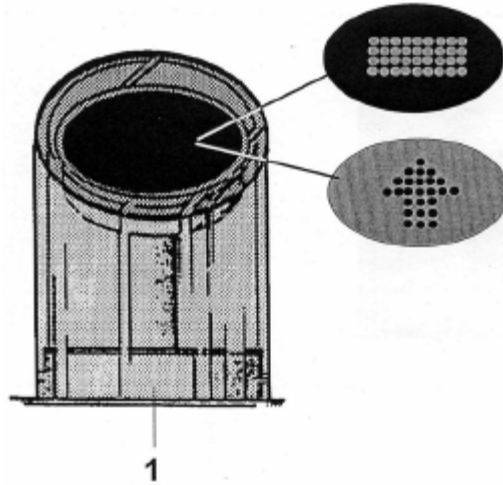

# Escalator / Trav-O-Lator Landing Signals (Traffic Flow Lights)

VERSION: INDOOR

GAA26220AN

REF. No.	PART No.	DESCRIPTION	
1	GAA26220AN1	Traffic Flow Light (only compl. unit)	Escalator 506 NCE / TOL 606 NCT

## VERSION : OUTDOOR

GAA26404A /  
GAA26204E

REF. No.	PART No.	DESCRIPTION	
2	GAA424AY1	Traffic Flow Light (LED)	
3	GAA26404A23	compl. Unit	Escalator 506 NCE / TOL 606 NCT
4	GAA26204E8	compl. Unit	Escalator 513 NPE

**513 NPE**

REF. No.	PART No.	DESCRIPTION
5	GAA424AY2	Traffic Flow Light (LED)