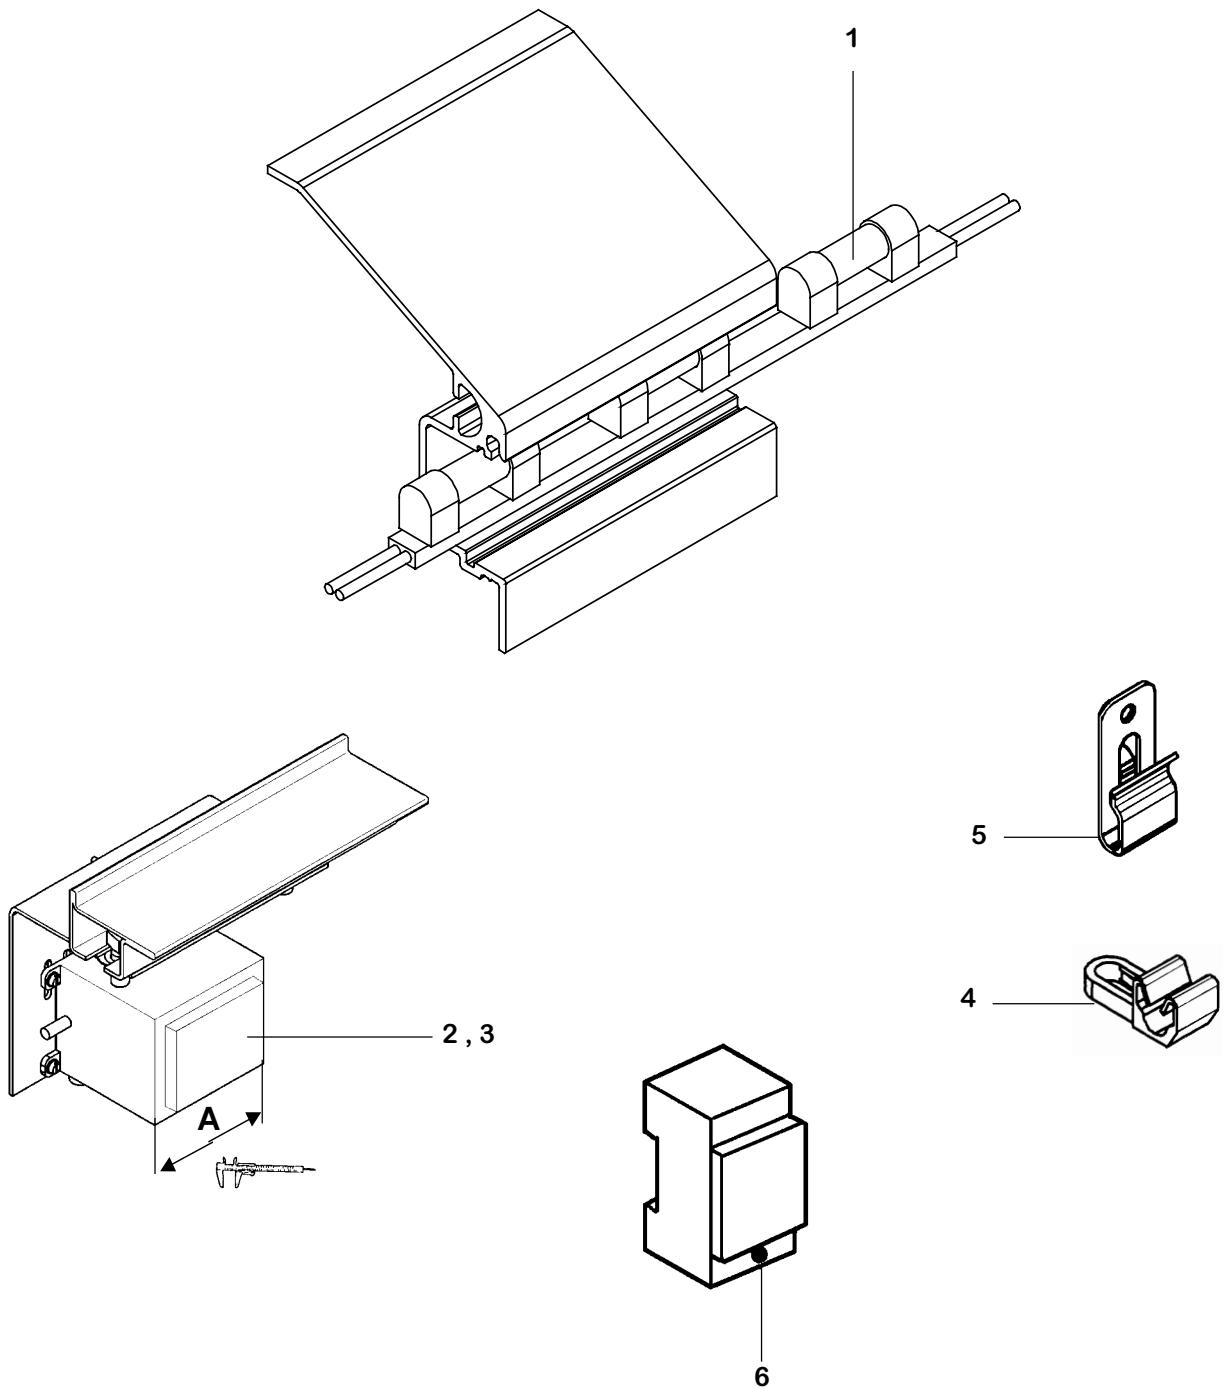

Escalator 506 NCE Intermittend Skirt Panel- Lighting

57-G..26225BH

OTIS

GAA26225BH		
REF.NO.	PART OR M.L.	DESCRIPTION
1	GAA424BB1	Lamp
2	GAA225LR1	Transformator 200VA DIM. A=100
3	GAA225LR2	Transformator 105VA DIM. A= 88
4	GAA180BXG1	Holder
5	GAA180BXH1	Holder
6	GAA177EP1	★ Current operated earth-leakage circuit breaker