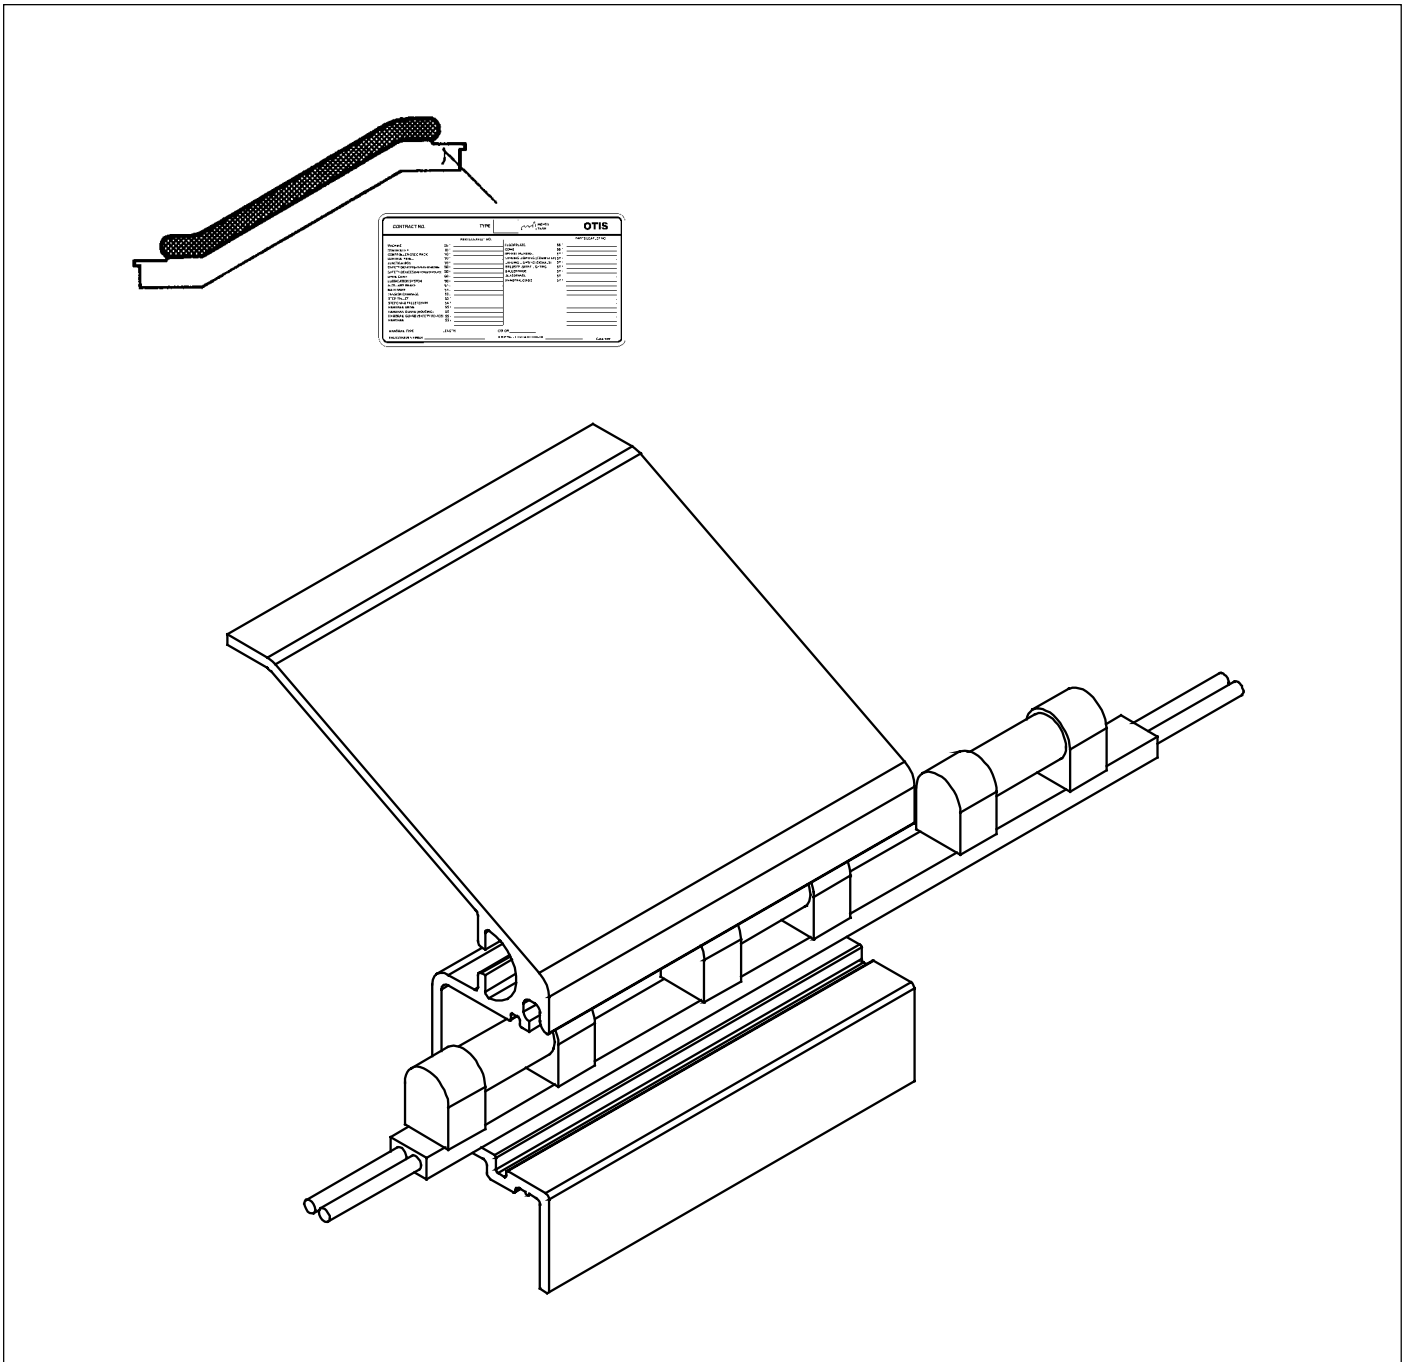

Escalator 506 NCE Intermittend Skirt Panel- Lighting

57-G..26225BH

OTIS

GAA26225BH		
REF.NO.	PART OR M.L.	DESCRIPTION
1	GAA424BB1	Lamp
2	GAA225LR1	Transformator 200VA DIM. A=100
3	GAA225LR2	Transformator 105VA DIM. A= 88
4	GAA180BXG1	Holder
5	GAA180BXH1	Holder
6	GAA177EP1	★ Current operated earth-leakage circuit breaker