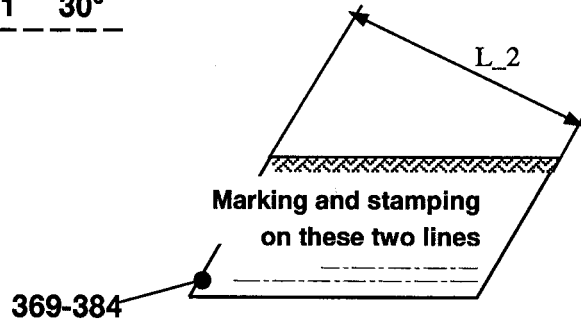

Balustrade Height 1000/930 mm

L₂ = 1668 mm

L₂ Per Spec.
Max. = 2424 mm
Min. = 1212 mm

57-GAA26228AA

**NextStep™ Escalator Balustrade
Glasspanel with Illumination**

Inclined Section

ASME A17.1 30°

GAA26228AA