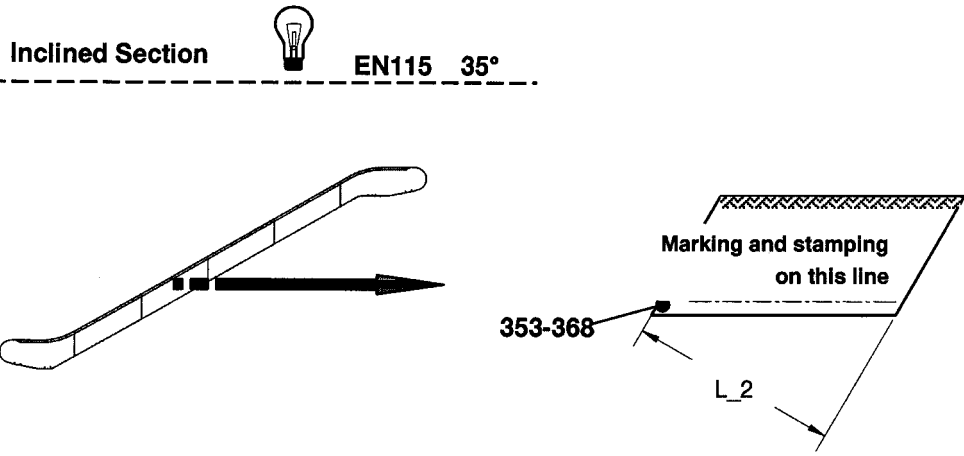

NextStep™ Escalator Balustrade Glasspanel with Illumination

57-GAA26228AA

GAA26228AA

REF. No.	PART No.	DESCRIPTION
353	GAA434HR9	Glasspanel Left Side Clear
354	GAA434HR10	Glasspanel Right Side Clear
355	GAA434HR11	Glasspanel Left Side Smoked
356	GAA434HR12	Glasspanel Right Side Smoked
357	GAA434HR13	Glasspanel Left Side Green
358	GAA434HR14	Glasspanel Right Side Green
359	GAA434HR15	Glasspanel Left Side Bronze
360	GAA434HR16	Glasspanel Right Side Bronze
361	GAA434HR_V9	Glasspanel Left Side Clear
362	GAA434HR_V10	Glasspanel Right Side Clear
363	GAA434HR_V11	Glasspanel Left Side Smoked
364	GAA434HR_V12	Glasspanel Right Side Smoked
365	GAA434HR_V13	Glasspanel Left Side Green
366	GAA434HR_V14	Glasspanel Right Side Green
367	GAA434HR_V15	Glasspanel Left Side Bronze
368	GAA434HR_V16	Glasspanel Right Side Bronze

Balustrade Height 1000/930 mm

L₂ = 1668 mm

L₂ Per Spec.
Max. = 2424 mm
Min. = 1212 mm