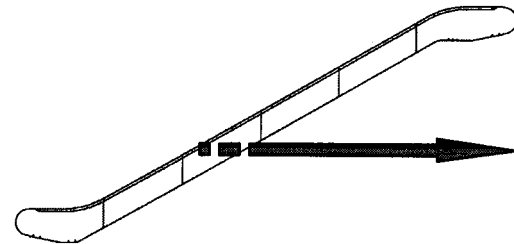

Balustrade Height 1000/930 mm

L₂ = 1668 mm

L₂ Per Spec.
Max. = 2424 mm
Min. = 1212 mm

57-GAA26228AA

**NextStep™ Escalator Balustrade
Glasspanel with Illumination**

Inclined Section

ASME A17.1 30°

GAA26228AA