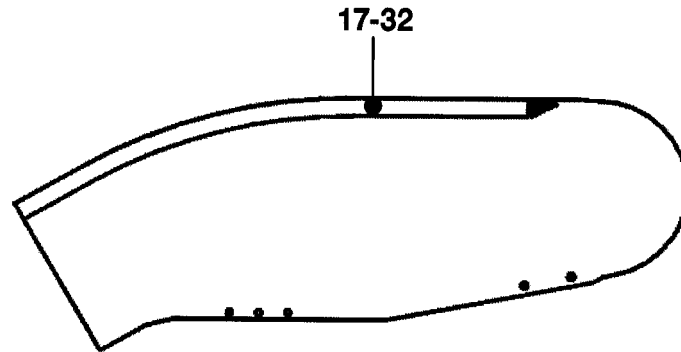

Balustrade
Height
1000 mm

Balustrade
Height
930 mm

57-GAA26228AA

**NextStep™ Escalator Balustrade
Glasspanel with Illumination**

GAA26228AA

REF. No.	PART No.	DESCRIPTION
17	GAA434HN9	Glasspanel Left Side Clear
18	GAA434HN10	Glasspanel Right Side Clear
19	GAA434HN11	Glasspanel Left Side Smoked
20	GAA434HN12	Glasspanel Right Side Smoked
21	GAA434HN13	Glasspanel Left Side Green
22	GAA434HN14	Glasspanel Right Side Green
23	GAA434HN15	Glasspanel Left Side Bronze
24	GAA434HN16	Glasspanel Right Side Bronze
25	GAA434HN25	Glasspanel Left Side Clear
26	GAA434HN26	Glasspanel Right Side Clear
27	GAA434HN27	Glasspanel Left Side Smoked
28	GAA434HN28	Glasspanel Right Side Smoked
29	GAA434HN29	Glasspanel Left Side Green
30	GAA434HN30	Glasspanel Right Side Green
31	GAA434HN31	Glasspanel Left Side Bronze
32	GAA434HN32	Glasspanel Right Side Bronze