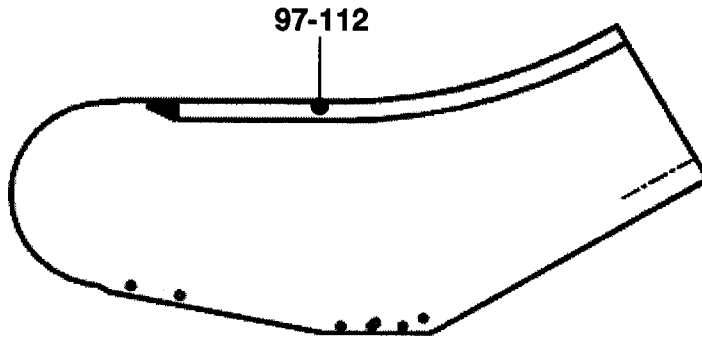

2 Flat Steps

3 Flat Steps

Balustrade
Height
930 mm

57-GAA26228AA

**NextStep™ Escalator Balustrade
Glasspanel with Illumination**

GAA26228AA

REF. No.	PART No.	DESCRIPTION		
81	GAA434HL1	Glasspanel	Left Side	Clear
82	GAA434HL2	Glasspanel	Right Side	
83	GAA434HL3	Glasspanel	Left Side	Smoked
84	GAA434HL4	Glasspanel	Right Side	
85	GAA434HL5	Glasspanel	Left Side	Green
86	GAA434HL6	Glasspanel	Right Side	
87	GAA434HL7	Glasspanel	Left Side	Bronze
88	GAA434HL8	Glasspanel	Right Side	
89	GAA434HL17	Glasspanel	Left Side	Clear
90	GAA434HL18	Glasspanel	Right Side	
91	GAA434HL19	Glasspanel	Left Side	Smoked
92	GAA434HL20	Glasspanel	Right Side	
93	GAA434HL21	Glasspanel	Left Side	Green
94	GAA434HL22	Glasspanel	Right Side	
95	GAA434HL23	Glasspanel	Left Side	Bronze
96	GAA434HL24	Glasspanel	Right Side	

Balustrade Height
1000 mm

Balustrade Height
930 mm

NextStep™ Escalator Balustrade Glasspanel with Illumination

57-GAA26228AA

GAA26228AA

REF. No.	PART No.	DESCRIPTION		
97	GAA434HL9	Glasspanel	Left Side	Clear
98	GAA434HL10	Glasspanel	Right Side	
99	GAA434HL11	Glasspanel	Left Side	Smoked
100	GAA434HL12	Glasspanel	Right Side	
101	GAA434HL13	Glasspanel	Left Side	Green
102	GAA434HL14	Glasspanel	Right Side	
103	GAA434HL15	Glasspanel	Left Side	Bronze
104	GAA434HL16	Glasspanel	Right Side	
105	GAA434HL25	Glasspanel	Left Side	Clear
106	GAA434HL26	Glasspanel	Right Side	
107	GAA434HL27	Glasspanel	Left Side	Smoked
108	GAA434HL28	Glasspanel	Right Side	
109	GAA434HL29	Glasspanel	Left Side	Green
110	GAA434HL30	Glasspanel	Right Side	
111	GAA434HL31	Glasspanel	Left Side	Bronze
112	GAA434HL32	Glasspanel	Right Side	