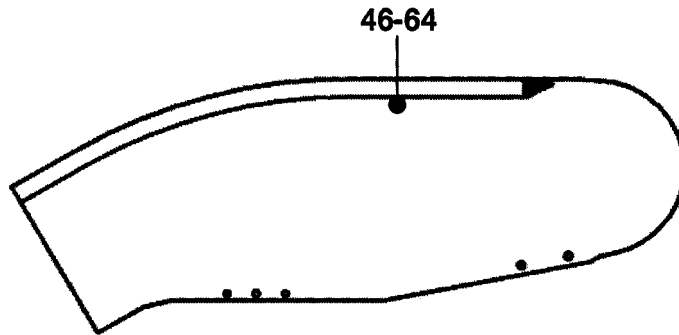

Balustrade Height
1000 mm

Balustrade Height
930 mm

NextStep™ Escalator Balustrade Glasspanel with Illumination

57-GAA26228AA

GAA26228AA			
REF. No.	PART No.	DESCRIPTION	
33	GAA434HN33	Glasspanel	Left Side
34	GAA434HN34	Glasspanel	Right Side
35	GAA434HN35	Glasspanel	Left Side
36	GAA434HN36	Glasspanel	Right Side
37	GAA434HN37	Glasspanel	Left Side
38	GAA434HN38	Glasspanel	Right Side
39	GAA434HN39	Glasspanel	Left Side
40	GAA434HN40	Glasspanel	Right Side
41	GAA434HN49	Glasspanel	Left Side
42	GAA434HN50	Glasspanel	Right Side
43	GAA434HN51	Glasspanel	Left Side
44	GAA434HN52	Glasspanel	Right Side
45	GAA434HN53	Glasspanel	Left Side
46	GAA434HN54	Glasspanel	Right Side
47	GAA434HN55	Glasspanel	Left Side
48	GAA434HN56	Glasspanel	Right Side

Balustrade Height
1000 mm

Balustrade Height
930 mm

57-GAA26228AA

**NextStep™ Escalator Balustrade
Glasspanel with Illumination**

GAA26228AA

REF. No.	PART No.	DESCRIPTION			
49	GAA434HN41	Glasspanel	Left Side	Clear	
50	GAA434HN42	Glasspanel	Right Side		
51	GAA434HN43	Glasspanel	Left Side	Smoked	
52	GAA434HN44	Glasspanel	Right Side		
53	GAA434HN45	Glasspanel	Left Side	Green	Balustrade Height 1000 mm
54	GAA434HN46	Glasspanel	Right Side		
55	GAA434HN47	Glasspanel	Left Side	Bronze	
56	GAA434HN48	Glasspanel	Right Side		
57	GAA434HN57	Glasspanel	Left Side	Clear	
58	GAA434HN58	Glasspanel	Right Side		
59	GAA434HN59	Glasspanel	Left Side	Smoked	Balustrade Height 930 mm
60	GAA434HN60	Glasspanel	Right Side		
61	GAA434HN61	Glasspanel	Left Side	Green	
62	GAA434HN62	Glasspanel	Right Side		
63	GAA434HN63	Glasspanel	Left Side	Bronze	
64	GAA434HN64	Glasspanel	Right Side		