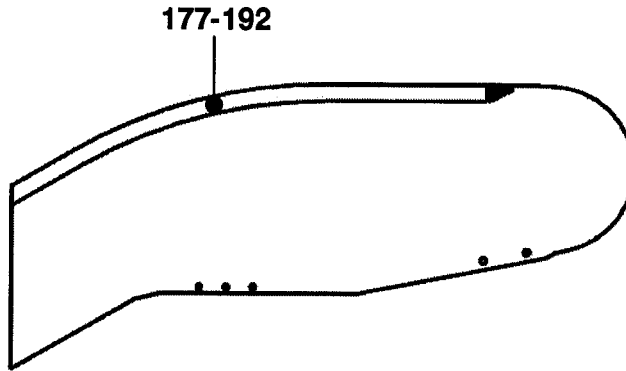

57-GAA26228AA

**NextStep™ Escalator Balustrade
Glasspanel with Illumination**

GAA26228AA

REF. No.	PART No.	DESCRIPTION	
177	GAA434HP1	Glasspanel	Left Side
178	GAA434HP2	Glasspanel	Right Side
179	GAA434HP3	Glasspanel	Left Side
180	GAA434HP4	Glasspanel	Right Side
181	GAA434HP5	Glasspanel	Left Side
182	GAA434HP6	Glasspanel	Right Side
183	GAA434HP7	Glasspanel	Left Side
184	GAA434HP8	Glasspanel	Right Side
185	GAA434HP17	Glasspanel	Left Side
186	GAA434HP18	Glasspanel	Right Side
187	GAA434HP19	Glasspanel	Left Side
188	GAA434HP20	Glasspanel	Right Side
189	GAA434HP21	Glasspanel	Left Side
190	GAA434HP22	Glasspanel	Right Side
191	GAA434HP23	Glasspanel	Left Side
192	GAA434HP24	Glasspanel	Right Side

Balustrade Height
1000 mm

Balustrade Height
930 mm