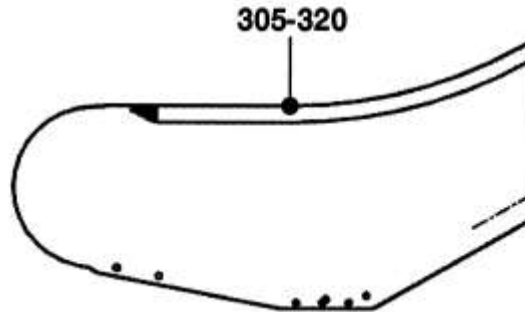

Balustrade Height
1000 mm

Balustrade Height
930 mm

NextStep™ Escalator Balustrade Glasspanel with Illumination

57-GAA26228AA

GAA26228AA			
REF. No.	PART No.	DESCRIPTION	
289	GAA434HM33	Glasspanel Left Side	Clear
290	GAA434HM34	Glasspanel Right Side	
291	GAA434HM35	Glasspanel Left Side	Smoked
292	GAA434HM36	Glasspanel Right Side	
293	GAA434HM37	Glasspanel Left Side	Green
294	GAA434HM38	Glasspanel Right Side	
295	GAA434HM39	Glasspanel Left Side	Bronze
296	GAA434HM40	Glasspanel Right Side	
297	GAA434HM49	Glasspanel Left Side	Clear
298	GAA434HM50	Glasspanel Right Side	
299	GAA434HM51	Glasspanel Left Side	Smoked
300	GAA434HM52	Glasspanel Right Side	
301	GAA434HM53	Glasspanel Left Side	Green
302	GAA434HM54	Glasspanel Right Side	
303	GAA434HM55	Glasspanel Left Side	Bronze
304	GAA434HM56	Glasspanel Right Side	

Balustrade Height
1000 mm

Balustrade Height
930 mm

57-GAA26228AA

**NextStep™ Escalator Balustrade
Glasspanel with Illumination**

GAA26228AA

REF. No.	PART No.	DESCRIPTION		
305	GAA434HM41	Glasspanel	Left Side	Clear
306	GAA434HM42	Glasspanel	Right Side	
307	GAA434HM43	Glasspanel	Left Side	Smoked
308	GAA434HM44	Glasspanel	Right Side	
309	GAA434HM45	Glasspanel	Left Side	Green
310	GAA434HM46	Glasspanel	Right Side	
311	GAA434HM47	Glasspanel	Left Side	Bronze
312	GAA434HM48	Glasspanel	Right Side	
313	GAA434HM57	Glasspanel	Left Side	Clear
314	GAA434HM58	Glasspanel	Right Side	
315	GAA434HM59	Glasspanel	Left Side	Smoked
316	GAA434HM60	Glasspanel	Right Side	
317	GAA434HM61	Glasspanel	Left Side	Green
318	GAA434HM62	Glasspanel	Right Side	
319	GAA434HM63	Glasspanel	Left Side	Bronze
320	GAA434HM64	Glasspanel	Right Side	