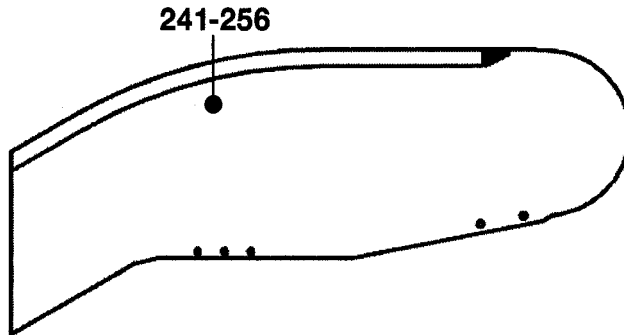

57-GAA26228AA

**NextStep™ Escalator Balustrade
Glasspanel with Illumination**

GAA26228AA

REF. No.	PART No.	DESCRIPTION	
241	GAA434HP65	Glasspanel Left Side	Clear
242	GAA434HP66	Glasspanel Right Side	
243	GAA434HP67	Glasspanel Left Side	Smoked
244	GAA434HP68	Glasspanel Right Side	
245	GAA434HP69	Glasspanel Left Side	Green
246	GAA434HP70	Glasspanel Right Side	
247	GAA434HP71	Glasspanel Left Side	Bronze
248	GAA434HP72	Glasspanel Right Side	
249	GAA434HP73	Glasspanel Left Side	Clear
250	GAA434HP74	Glasspanel Right Side	
251	GAA434HP75	Glasspanel Left Side	Smoked
252	GAA434HP76	Glasspanel Right Side	
253	GAA434HP77	Glasspanel Left Side	Green
254	GAA434HP78	Glasspanel Right Side	
255	GAA434HP79	Glasspanel Left Side	Bronze
256	GAA434HP80	Glasspanel Right Side	

Balustrade Height
930 mm