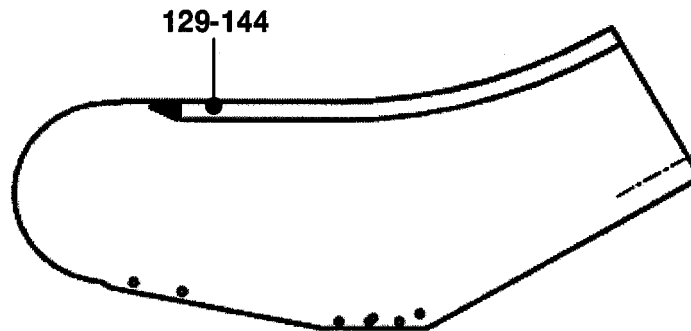

NextStep™ Escalator Balustrade Glasspanel with Illumination

57-GAA26228AA

GAA26228AA			
REF. No.	PART No.	DESCRIPTION	
129	GAA434HL41	Glasspanel Left Side	Clear
130	GAA434HL42	Glasspanel Right Side	
131	GAA434HL43	Glasspanel Left Side	Smoked
132	GAA434HL44	Glasspanel Right Side	
133	GAA434HL45	Glasspanel Left Side	Green
134	GAA434HL46	Glasspanel Right Side	
135	GAA434HL47	Glasspanel Left Side	Bronze
136	GAA434HL48	Glasspanel Right Side	
137	GAA434HL57	Glasspanel Left Side	Clear
138	GAA434HL58	Glasspanel Right Side	
139	GAA434HL59	Glasspanel Left Side	Smoked
140	GAA434HL60	Glasspanel Right Side	
141	GAA434HL61	Glasspanel Left Side	Green
142	GAA434HL62	Glasspanel Right Side	
143	GAA434HL63	Glasspanel Left Side	Bronze
144	GAA434HL64	Glasspanel Right Side	

Balustrade Height
1000 mm

Balustrade Height
930 mm