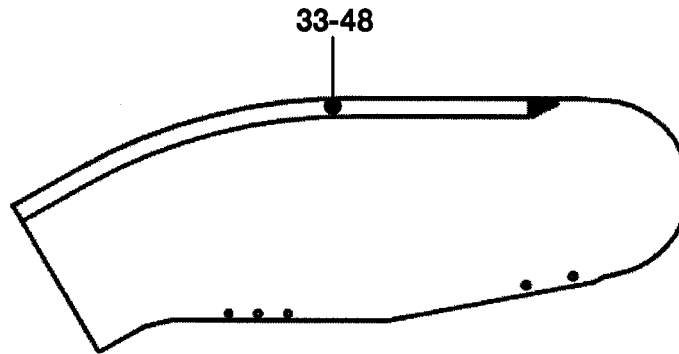

Balustrade
Height
1000 mm

Balustrade
Height
930 mm

57-GAA26228AA

**NextStep™ Escalator Balustrade
Glasspanel with Illumination**

GAA26228AA

REF. No.	PART No.	DESCRIPTION
17	GAA434HN9	Glasspanel Left Side Clear
18	GAA434HN10	Glasspanel Right Side Clear
19	GAA434HN11	Glasspanel Left Side Smoked
20	GAA434HN12	Glasspanel Right Side Smoked
21	GAA434HN13	Glasspanel Left Side Green
22	GAA434HN14	Glasspanel Right Side Green
23	GAA434HN15	Glasspanel Left Side Bronze
24	GAA434HN16	Glasspanel Right Side Bronze
25	GAA434HN25	Glasspanel Left Side Clear
26	GAA434HN26	Glasspanel Right Side Clear
27	GAA434HN27	Glasspanel Left Side Smoked
28	GAA434HN28	Glasspanel Right Side Smoked
29	GAA434HN29	Glasspanel Left Side Green
30	GAA434HN30	Glasspanel Right Side Green
31	GAA434HN31	Glasspanel Left Side Bronze
32	GAA434HN32	Glasspanel Right Side Bronze

Balustrade Height
1000 mm

Balustrade Height
930 mm

NextStep™ Escalator Balustrade Glasspanel with Illumination

57-GAA26228AA

GAA26228AA			
REF. No.	PART No.	DESCRIPTION	
33	GAA434HN33	Glasspanel	Left Side
34	GAA434HN34	Glasspanel	Right Side
35	GAA434HN35	Glasspanel	Left Side
36	GAA434HN36	Glasspanel	Right Side
37	GAA434HN37	Glasspanel	Left Side
38	GAA434HN38	Glasspanel	Right Side
39	GAA434HN39	Glasspanel	Left Side
40	GAA434HN40	Glasspanel	Right Side
41	GAA434HN49	Glasspanel	Left Side
42	GAA434HN50	Glasspanel	Right Side
43	GAA434HN51	Glasspanel	Left Side
44	GAA434HN52	Glasspanel	Right Side
45	GAA434HN53	Glasspanel	Left Side
46	GAA434HN54	Glasspanel	Right Side
47	GAA434HN55	Glasspanel	Left Side
48	GAA434HN56	Glasspanel	Right Side