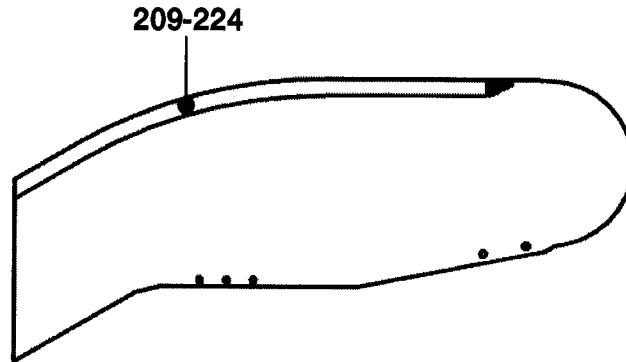

Balustrade Height
1000 mm

Balustrade Height
930 mm

NextStep™ Escalator Balustrade Glasspanel with Illumination

57-GAA26228AA

GAA26228AA

REF. No.	PART No.	DESCRIPTION		
193	GAA434HP9	Glasspanel	Left Side	Clear
194	GAA434HP10	Glasspanel	Right Side	
195	GAA434HP11	Glasspanel	Left Side	Smoked
196	GAA434HP12	Glasspanel	Right Side	
197	GAA434HP13	Glasspanel	Left Side	Green
198	GAA434HP14	Glasspanel	Right Side	
199	GAA434HP15	Glasspanel	Left Side	Bronze
200	GAA434HP16	Glasspanel	Right Side	
201	GAA434HP25	Glasspanel	Left Side	Clear
202	GAA434HP26	Glasspanel	Right Side	
203	GAA434HP27	Glasspanel	Left Side	Smoked
204	GAA434HP28	Glasspanel	Right Side	
205	GAA434HP29	Glasspanel	Left Side	Green
206	GAA434HP30	Glasspanel	Right Side	
207	GAA434HP31	Glasspanel	Left Side	Bronze
208	GAA434HP32	Glasspanel	Right Side	

Balustrade Height
1000 mm

Balustrade Height
930 mm

57-GAA26228AA

**NextStep™ Escalator Balustrade
Glasspanel with Illumination**

GAA26228AA

REF. No.	PART No.	DESCRIPTION		
209	GAA434HP33	Glasspanel	Left Side	Clear
210	GAA434HP34	Glasspanel	Right Side	
211	GAA434HP35	Glasspanel	Left Side	Smoked
212	GAA434HP36	Glasspanel	Right Side	
213	GAA434HP37	Glasspanel	Left Side	Green
214	GAA434HP38	Glasspanel	Right Side	
215	GAA434HP39	Glasspanel	Left Side	Bronze
216	GAA434HP40	Glasspanel	Right Side	
217	GAA434HP49	Glasspanel	Left Side	Clear
218	GAA434HP50	Glasspanel	Right Side	
219	GAA434HP51	Glasspanel	Left Side	Smoked
220	GAA434HP52	Glasspanel	Right Side	
221	GAA434HP53	Glasspanel	Left Side	Green
222	GAA434HP54	Glasspanel	Right Side	
223	GAA434HP55	Glasspanel	Left Side	Bronze
224	GAA434HP56	Glasspanel	Right Side	