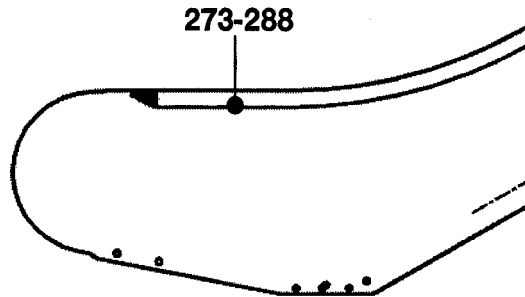

57-GAA26228AA

**NextStep™ Escalator Balustrade
Glasspanel with Illumination**

GAA26228AA

REF. No.	PART No.	DESCRIPTION		
273	GAA434HM9	Glasspanel	Left Side	Clear
274	GAA434HM10	Glasspanel	Right Side	
275	GAA434HM11	Glasspanel	Left Side	Smoked
276	GAA434HM12	Glasspanel	Right Side	
277	GAA434HM13	Glasspanel	Left Side	Green
278	GAA434HM14	Glasspanel	Right Side	
279	GAA434HM15	Glasspanel	Left Side	Bronze
280	GAA434HM16	Glasspanel	Right Side	
281	GAA434HM25	Glasspanel	Left Side	Clear
282	GAA434HM26	Glasspanel	Right Side	
283	GAA434HM27	Glasspanel	Left Side	Smoked
284	GAA434HM28	Glasspanel	Right Side	
285	GAA434HM29	Glasspanel	Left Side	Green
286	GAA434HM30	Glasspanel	Right Side	
287	GAA434HM31	Glasspanel	Left Side	Bronze
288	GAA434HM32	Glasspanel	Right Side	

Balustrade Height
1000 mm

Balustrade Height
930 mm