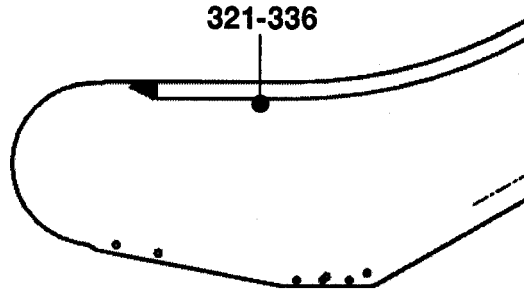

Balustrade Height
1000 mm

Balustrade Height
930 mm

57-GAA26228AA

**NextStep™ Escalator Balustrade
Glasspanel with Illumination**

GAA26228AA

REF. No.	PART No.	DESCRIPTION		
305	GAA434HM41	Glasspanel	Left Side	Clear
306	GAA434HM42	Glasspanel	Right Side	
307	GAA434HM43	Glasspanel	Left Side	Smoked
308	GAA434HM44	Glasspanel	Right Side	
309	GAA434HM45	Glasspanel	Left Side	Green
310	GAA434HM46	Glasspanel	Right Side	
311	GAA434HM47	Glasspanel	Left Side	Bronze
312	GAA434HM48	Glasspanel	Right Side	
313	GAA434HM57	Glasspanel	Left Side	Clear
314	GAA434HM58	Glasspanel	Right Side	
315	GAA434HM59	Glasspanel	Left Side	Smoked
316	GAA434HM60	Glasspanel	Right Side	
317	GAA434HM61	Glasspanel	Left Side	Green
318	GAA434HM62	Glasspanel	Right Side	
319	GAA434HM63	Glasspanel	Left Side	Bronze
320	GAA434HM64	Glasspanel	Right Side	

Balustrade Height
1000 mm

Balustrade Height
930 mm

NextStep™ Escalator Balustrade Glasspanel with Illumination

57-GAA26228AA

+

ASME A17.1 30°

GAA26228AA			
REF. No.	PART No.	DESCRIPTION	
321	GAA434HM65	Glasspanel Left Side	Clear
322	GAA434HM66	Glasspanel Right Side	
323	GAA434HM67	Glasspanel Left Side	Smoked
324	GAA434HM68	Glasspanel Right Side	
325	GAA434HM69	Glasspanel Left Side	Green
326	GAA434HM70	Glasspanel Right Side	
327	GAA434HM71	Glasspanel Left Side	Bronze
328	GAA434HM72	Glasspanel Right Side	
329	GAA434HM73	Glasspanel Left Side	Clear
330	GAA434HM74	Glasspanel Right Side	
331	GAA434HM75	Glasspanel Left Side	Smoked
332	GAA434HM76	Glasspanel Right Side	
333	GAA434HM77	Glasspanel Left Side	Green
334	GAA434HM78	Glasspanel Right Side	
335	GAA434HM79	Glasspanel Left Side	Bronze
336	GAA434HM80	Glasspanel Right Side	