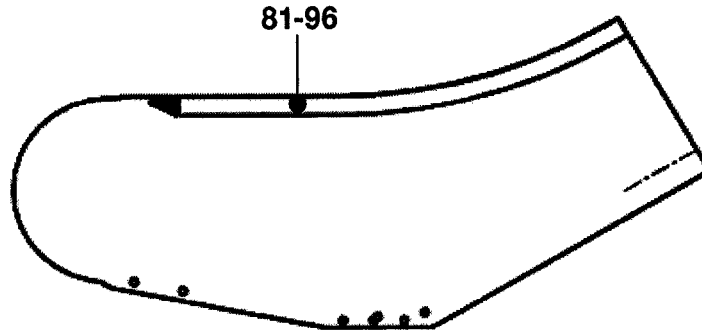

2 Flat Steps

3 Flat Steps

Balustrade
Height
930 mm

57-GAA26228AA

**NextStep™ Escalator Balustrade
Glasspanel with Illumination**

GAA26228AA

REF. No.	PART No.	DESCRIPTION		
81	GAA434HL1	Glasspanel	Left Side	Clear
82	GAA434HL2	Glasspanel	Right Side	
83	GAA434HL3	Glasspanel	Left Side	Smoked
84	GAA434HL4	Glasspanel	Right Side	
85	GAA434HL5	Glasspanel	Left Side	Green
86	GAA434HL6	Glasspanel	Right Side	
87	GAA434HL7	Glasspanel	Left Side	Bronze
88	GAA434HL8	Glasspanel	Right Side	
89	GAA434HL17	Glasspanel	Left Side	Clear
90	GAA434HL18	Glasspanel	Right Side	
91	GAA434HL19	Glasspanel	Left Side	Smoked
92	GAA434HL20	Glasspanel	Right Side	
93	GAA434HL21	Glasspanel	Left Side	Green
94	GAA434HL22	Glasspanel	Right Side	
95	GAA434HL23	Glasspanel	Left Side	Bronze
96	GAA434HL24	Glasspanel	Right Side	