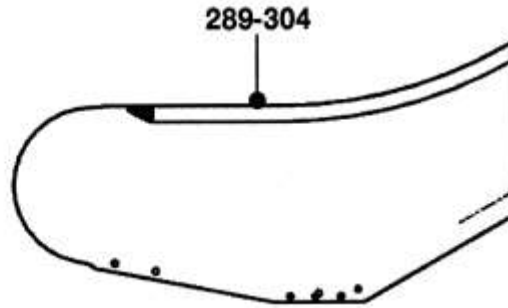

NextStep™ Escalator Balustrade Glasspanel with Illumination

57-GAA26228AA

GAA26228AA			
REF. No.	PART No.	DESCRIPTION	
289	GAA434HM33	Glasspanel Left Side	Clear
290	GAA434HM34	Glasspanel Right Side	
291	GAA434HM35	Glasspanel Left Side	Smoked
292	GAA434HM36	Glasspanel Right Side	
293	GAA434HM37	Glasspanel Left Side	Green
294	GAA434HM38	Glasspanel Right Side	
295	GAA434HM39	Glasspanel Left Side	Bronze
296	GAA434HM40	Glasspanel Right Side	
297	GAA434HM49	Glasspanel Left Side	Clear
298	GAA434HM50	Glasspanel Right Side	
299	GAA434HM51	Glasspanel Left Side	Smoked
300	GAA434HM52	Glasspanel Right Side	
301	GAA434HM53	Glasspanel Left Side	Green
302	GAA434HM54	Glasspanel Right Side	
303	GAA434HM55	Glasspanel Left Side	Bronze
304	GAA434HM56	Glasspanel Right Side	

Balustrade Height
1000 mm

Balustrade Height
930 mm