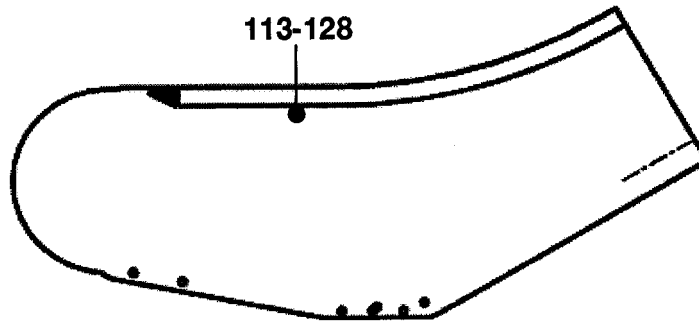

57-GAA26228AA

**NextStep™ Escalator Balustrade
Glasspanel with Illumination**

GAA26228AA

REF. No.	PART No.	DESCRIPTION		
113	GAA434HL33	Glasspanel	Left Side	Clear
114	GAA434HL34	Glasspanel	Right Side	
115	GAA434HL35	Glasspanel	Left Side	Smoked
116	GAA434HL36	Glasspanel	Right Side	
117	GAA434HL37	Glasspanel	Left Side	Green
118	GAA434HL38	Glasspanel	Right Side	
119	GAA434HL39	Glasspanel	Left Side	Bronze
120	GAA434HL40	Glasspanel	Right Side	
121	GAA434HL49	Glasspanel	Left Side	Clear
122	GAA434HL50	Glasspanel	Right Side	
123	GAA434HL51	Glasspanel	Left Side	Smoked
124	GAA434HL52	Glasspanel	Right Side	
125	GAA434HL53	Glasspanel	Left Side	Green
126	GAA434HL54	Glasspanel	Right Side	
127	GAA434HL55	Glasspanel	Left Side	Bronze
128	GAA434HL56	Glasspanel	Right Side	

Balustrade Height
1000 mm

Balustrade Height
930 mm