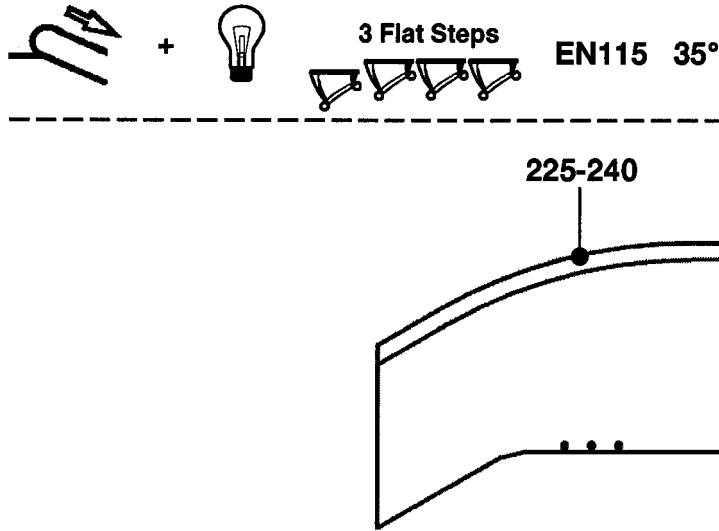

NextStep™ Escalator Balustrade Glasspanel with Illumination

57-GAA26228AA

GAA26228AA

REF. No.	PART No.	DESCRIPTION		
225	GAA434HP41	Glasspanel	Left Side	Clear
226	GAA434HP42	Glasspanel	Right Side	
227	GAA434HP43	Glasspanel	Left Side	Smoked
228	GAA434HP44	Glasspanel	Right Side	
229	GAA434HP45	Glasspanel	Left Side	Green
230	GAA434HP46	Glasspanel	Right Side	
231	GAA434HP47	Glasspanel	Left Side	Bronze
232	GAA434HP48	Glasspanel	Right Side	
233	GAA434HP57	Glasspanel	Left Side	Clear
234	GAA434HP58	Glasspanel	Right Side	
235	GAA434HP59	Glasspanel	Left Side	Smoked
236	GAA434HP60	Glasspanel	Right Side	
237	GAA434HP61	Glasspanel	Left Side	Green
238	GAA434HP62	Glasspanel	Right Side	
239	GAA434HP63	Glasspanel	Left Side	Bronze
240	GAA434HP64	Glasspanel	Right Side	

Balustrade Height
1000 mm

Balustrade Height
930 mm