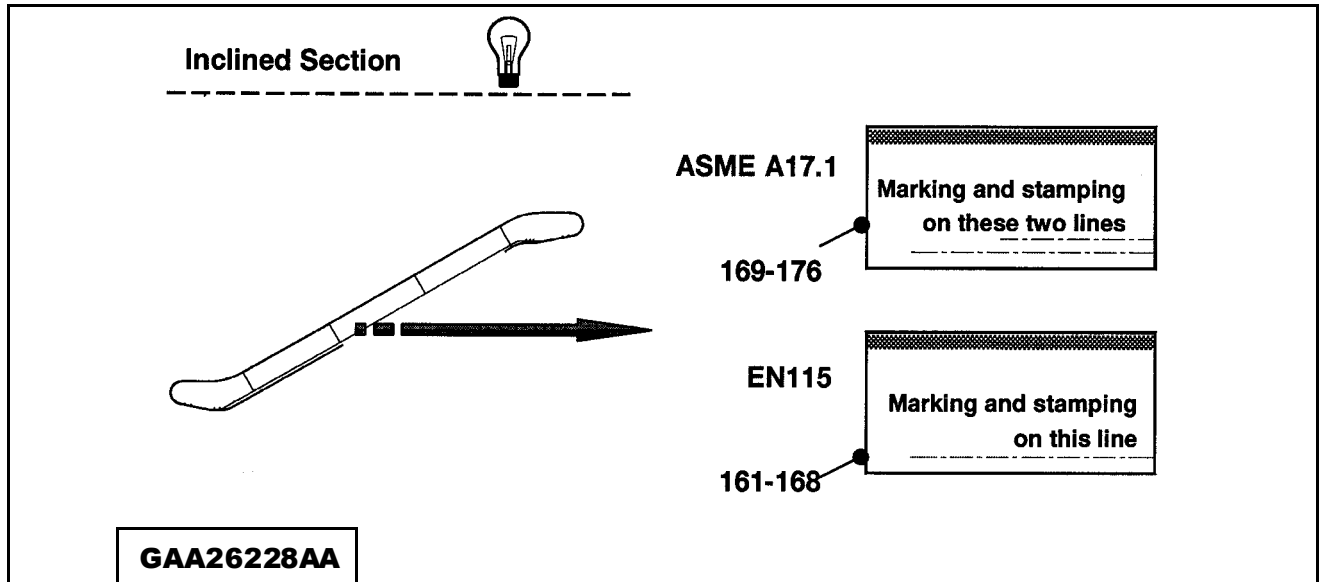

NextStep™ Escalator Balustrade Glasspanel with Illumination

57-GAA26228AA

GAA26228AA			
REF. No.	PART No.	DESCRIPTION	
161	GAA434HQ1	Glasspanel Clear	
162	GAA434HQ2	Glasspanel Smoked	Length = 2000 mm
163	GAA434HQ3	Glasspanel Green	
164	GAA434HQ4	Glasspanel Bronze	
165	GAA434HQ_V1	Glasspanel Clear	Balustrade Height 1000/930 mm
166	GAA434HQ_V2	Glasspanel Smoked	Length Per Spec. Max. = 3000 mm Min. = 600 mm
167	GAA434HQ_V3	Glasspanel Green	
168	GAA434HQ_V4	Glasspanel Bronze	
169	GAA434HQ5	Glasspanel Clear	
170	GAA434HQ6	Glasspanel Smoked	Length = 2000 mm
171	GAA434HQ7	Glasspanel Green	
172	GAA434HQ8	Glasspanel Bronze	
173	GAA434HQ_V5	Glasspanel Clear	Balustrade Height 930 mm
174	GAA434HQ_V6	Glasspanel Smoked	Length Per Spec. Max. = 3000 mm Min. = 600 mm
175	GAA434HQ_V7	Glasspanel Green	
176	GAA434HQ_V8	Glasspanel Bronze