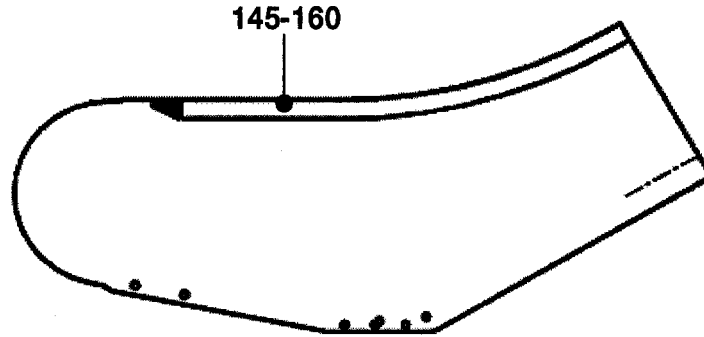

Balustrade Height
1000 mm

Balustrade Height
930 mm

NextStep™ Escalator Balustrade Glasspanel with Illumination

57-GAA26228AA

GAA26228AA			
REF. No.	PART No.	DESCRIPTION	
129	GAA434HL41	Glasspanel Left Side	Clear
130	GAA434HL42	Glasspanel Right Side	
131	GAA434HL43	Glasspanel Left Side	Smoked
132	GAA434HL44	Glasspanel Right Side	
133	GAA434HL45	Glasspanel Left Side	Green
134	GAA434HL46	Glasspanel Right Side	
135	GAA434HL47	Glasspanel Left Side	Bronze
136	GAA434HL48	Glasspanel Right Side	
137	GAA434HL57	Glasspanel Left Side	Clear
138	GAA434HL58	Glasspanel Right Side	
139	GAA434HL59	Glasspanel Left Side	Smoked
140	GAA434HL60	Glasspanel Right Side	
141	GAA434HL61	Glasspanel Left Side	Green
142	GAA434HL62	Glasspanel Right Side	
143	GAA434HL63	Glasspanel Left Side	Bronze
144	GAA434HL64	Glasspanel Right Side	

Balustrade Height
1000 mm

Balustrade Height
930 mm

57-GAA26228AA

**NextStep™ Escalator Balustrade
Glasspanel with Illumination**

GAA26228AA

REF. No.	PART No.	DESCRIPTION
145	GAA434HL65	Glasspanel Left Side Clear
146	GAA434HL66	Glasspanel Right Side Clear
147	GAA434HL67	Glasspanel Left Side Smoked
148	GAA434HL68	Glasspanel Right Side Smoked
149	GAA434HL69	Glasspanel Left Side Green
150	GAA434HL70	Glasspanel Right Side Green
151	GAA434HL71	Glasspanel Left Side Bronze
152	GAA434HL72	Glasspanel Right Side Bronze
153	GAA434HL73	Glasspanel Left Side Clear
154	GAA434HL74	Glasspanel Right Side Clear
155	GAA434HL75	Glasspanel Left Side Smoked
156	GAA434HL76	Glasspanel Right Side Smoked
157	GAA434HL77	Glasspanel Left Side Green
158	GAA434HL78	Glasspanel Right Side Green
159	GAA434HL79	Glasspanel Left Side Bronze
160	GAA434HL80	Glasspanel Right Side Bronze