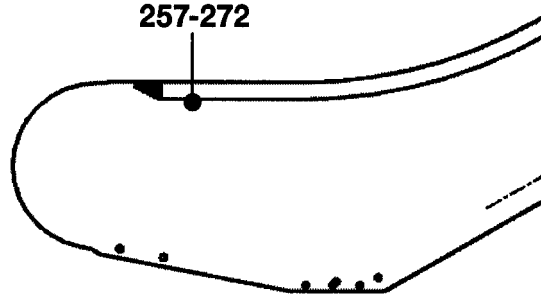

NextStep™ Escalator Balustrade Glasspanel with Illumination

57-GAA26228AA

GAA26228AA					
REF. No.	PART No.	DESCRIPTION			
257	GAA434HM1	Glasspanel	Left Side	Clear	
258	GAA434HM2	Glasspanel	Right Side		
259	GAA434HM3	Glasspanel	Left Side	Smoked	
260	GAA434HM4	Glasspanel	Right Side		
261	GAA434HM5	Glasspanel	Left Side	Green	Balustrade Height 1000 mm
262	GAA434HM6	Glasspanel	Right Side		
263	GAA434HM7	Glasspanel	Left Side	Bronze	
264	GAA434HM8	Glasspanel	Right Side		
265	GAA434HM17	Glasspanel	Left Side	Clear	
266	GAA434HM18	Glasspanel	Right Side		
267	GAA434HM19	Glasspanel	Left Side	Smoked	Balustrade Height 930 mm
268	GAA434HM20	Glasspanel	Right Side		
269	GAA434HM21	Glasspanel	Left Side	Green	
270	GAA434HM22	Glasspanel	Right Side		
271	GAA434HM23	Glasspanel	Left Side	Bronze	
272	GAA434HM24	Glasspanel	Right Side