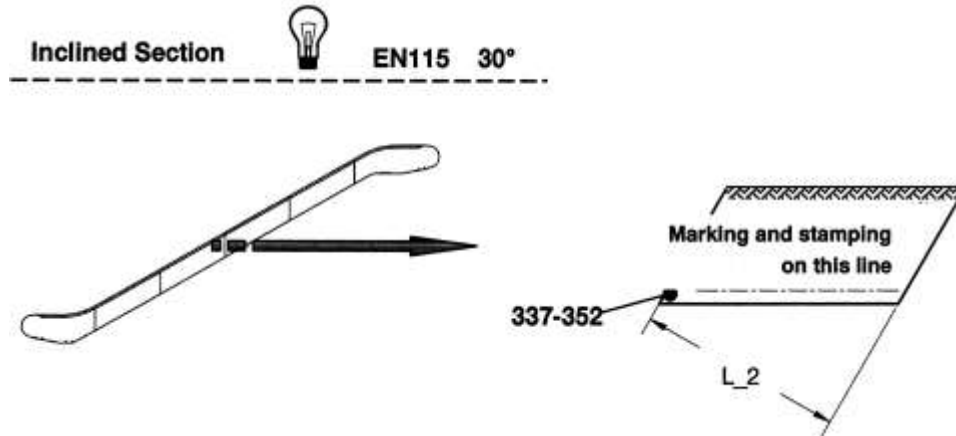

2 Flat Steps

Balustrade Height
930 mm

3 Flat Steps

57-GAA26228AA

**NextStep™ Escalator Balustrade
Glasspanel with Illumination**

GAA26228AA

REF. No.	PART No.	DESCRIPTION	
337	GAA434HR1	Glasspanel Left Side	Clear
338	GAA434HR2	Glasspanel Right Side	
339	GAA434HR3	Glasspanel Left Side	Smoked
340	GAA434HR4	Glasspanel Right Side	
341	GAA434HR5	Glasspanel Left Side	Green
342	GAA434HR6	Glasspanel Right Side	
343	GAA434HR7	Glasspanel Left Side	Bronze
344	GAA434HR8	Glasspanel Right Side	
345	GAA434HR_V1	Glasspanel Left Side	Clear
346	GAA434HR_V2	Glasspanel Right Side	
347	GAA434HR_V3	Glasspanel Left Side	Smoked
348	GAA434HR_V4	Glasspanel Right Side	
349	GAA434HR_V5	Glasspanel Left Side	Green
350	GAA434HR_V6	Glasspanel Right Side	
351	GAA434HR_V7	Glasspanel Left Side	Bronze
352	GAA434HR_V8	Glasspanel Right Side	