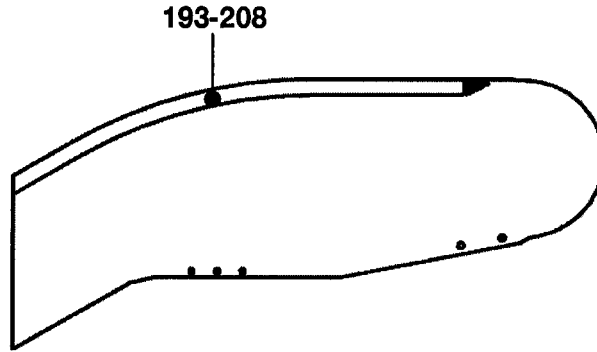

NextStep™ Escalator Balustrade Glasspanel with Illumination

57-GAA26228AA

GAA26228AA

REF. No.	PART No.	DESCRIPTION		
193	GAA434HP9	Glasspanel	Left Side	Clear
194	GAA434HP10	Glasspanel	Right Side	
195	GAA434HP11	Glasspanel	Left Side	Smoked
196	GAA434HP12	Glasspanel	Right Side	
197	GAA434HP13	Glasspanel	Left Side	Green
198	GAA434HP14	Glasspanel	Right Side	
199	GAA434HP15	Glasspanel	Left Side	Bronze
200	GAA434HP16	Glasspanel	Right Side	
201	GAA434HP25	Glasspanel	Left Side	Clear
202	GAA434HP26	Glasspanel	Right Side	
203	GAA434HP27	Glasspanel	Left Side	Smoked
204	GAA434HP28	Glasspanel	Right Side	
205	GAA434HP29	Glasspanel	Left Side	Green
206	GAA434HP30	Glasspanel	Right Side	
207	GAA434HP31	Glasspanel	Left Side	Bronze
208	GAA434HP32	Glasspanel	Right Side	

Balustrade Height
1000 mm

Balustrade Height
930 mm