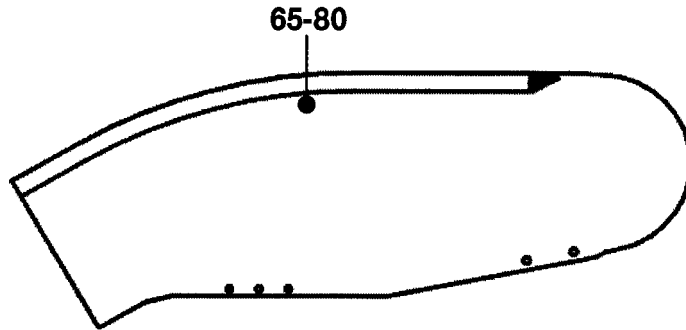

NextStep™ Escalator Balustrade Glasspanel with Illumination

57-GAA26228AA

ASME A17.1 30°

GAA26228AA

REF. No.	PART No.	DESCRIPTION	
65	GAA434HN65	Glasspanel	Left side
66	GAA434HN66	Glasspanel	Right side
67	GAA434HN67	Glasspanel	Left side
68	GAA434HN68	Glasspanel	Right side
69	GAA434HN69	Glasspanel	Left side
70	GAA434HN70	Glasspanel	Right side
71	GAA434HN71	Glasspanel	Left side
72	GAA434HN72	Glasspanel	Right side
73	GAA434HN73	Glasspanel	Left side
74	GAA434HN74	Glasspanel	Right side
75	GAA434HN75	Glasspanel	Left side
76	GAA434HN76	Glasspanel	Right side
77	GAA434HN77	Glasspanel	Left side
78	GAA434HN78	Glasspanel	Right side
79	GAA434HN79	Glasspanel	Left side
80	GAA434HN80	Glasspanel	Right side

Clear

Smoked

Green

Bronze

Clear

Smoked

Green

Bronze

2 Flat Steps

3 Flat Steps

Balustrade
Height
930 mm