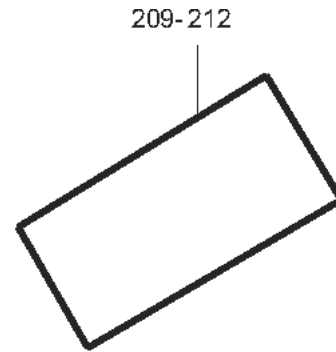

Escalator Balustrade Glass Panel

57-GAA26228D

GAA26228D					
REF NO.	PART OR M.L.	DESCRIPTION	X	GLASS PANEL	TYPE
205	GAA434DD-V1	Glass Panel Clear	930 mm		30° SAA
206	GAA434DD-V2	Glass Panel Smoked			
207	GAA434DD-V3	Glass Panel Green			
208	GAA434DD-V4	Glass Panel Bronze			
209	GAA434CT-V1	Glass Panel Clear			
210	GAA434CT-V2	Glass Panel Smoked			
211	GAA434CT-V3	Glass Panel Green			
212	GAA434CT-V4	Glass Panel Bronze			

Only for replacement. Starting 01.1998 Code EN115 applicable also for SAA.