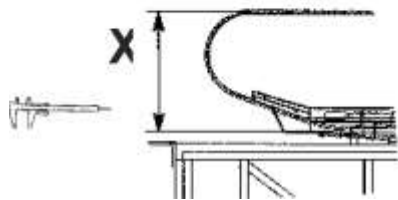

Escalator Balustrade Glass Panel

57-GAA26228D

GAA26228D					
REF NO.	PART OR M.L.	DESCRIPTION	X	GLASS PANEL	TYPE
89	GAA2215AW121	Glass Panel Clear	930 mm	(GAA434DP1-8) 	30° EN 115
90	GAA2215AW122	Glass Panel Smoked			
91	GAA2215AW123	Glass Panel Green			
92	GAA2215AW124	Glass Panel Bronze			
93	GAA2215AW125	Glass Panel Clear	1000 mm		
94	GAA2215AW126	Glass Panel Smoked			
95	GAA2215AW127	Glass Panel Green			
96	GAA2215AW128	Glass Panel Bronze