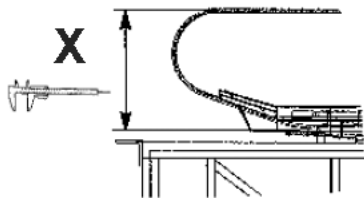

GAA26228D

REF NO.	PART OR M.L.	DESCRIPTION	X	GLASS PANEL	TYPE
193	GAA434DV1	Glass Panel Clear	930 mm		30° SAA
194	GAA434DV2	Glass Panel Smoked			
195	GAA434DV3	Glass Panel Green			
196	GAA434DV4	Glass Panel Bronze