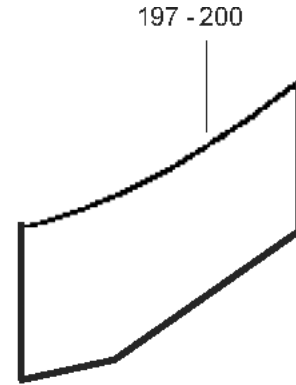

GAA26228D					
REF NO.	PART OR M.L.	DESCRIPTION	X	GLASS PANEL	TYPE
197	GAA434DW1	Glass Panel Clear	930 mm		30° SAA
198	GAA434DW2	Glass Panel Smoked			
199	GAA434DW3	Glass Panel Green			
200	GAA434DW4	Glass Panel Bronze			
201	GAA434DX1	Glass Panel Clear			
202	GAA434DX2	Glass Panel Smoked			
203	GAA434DX3	Glass Panel Green			
204	GAA434DX4	Glass Panel Bronze			

Only for replacement. Starting 01.1998 Code EN115 applicable also for SAA.