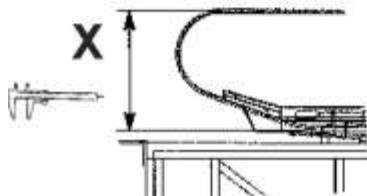

Escalator Balustrade Glass Panel

57-GAA26228D

GAA26228D

REF NO.	PART OR M.L.	DESCRIPTION	X	GLASS PANEL	TYPE
137	GAA2215AW153	Glass Panel Clear	930 mm	(GAA434DR9-16)	
138	GAA2215AW154	Glass Panel Smoked			
139	GAA2215AW155	Glass Panel Green			
140	GAA2215AW156	Glass Panel Bronze			
141	GAA2215AW157	Glass Panel Clear	1000 mm		
142	GAA2215AW158	Glass Panel Smoked			
143	GAA2215AW159	Glass Panel Green			
144	GAA2215AW160	Glass Panel Bronze