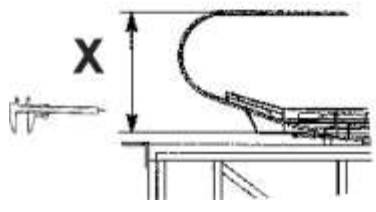

Escalator Balustrade Glass Panel

57-GAA26228D

GAA26228D

REF NO.	PART OR M.L.	DESCRIPTION	X	GLASS PANEL	TYPE
161	GAA2215AW201	Glass Panel Clear	930 mm	(GAA434DR21-28)	
162	GAA2215AW202	Glass Panel Smoked			
163	GAA2215AW203	Glass Panel Green			
164	GAA2215AW204	Glass Panel Bronze			
165	GAA2215AW205	Glass Panel Clear	1000 mm		
166	GAA2215AW206	Glass Panel Smoked			
167	GAA2215AW207	Glass Panel Green			
168	GAA2215AW208	Glass Panel Bronze