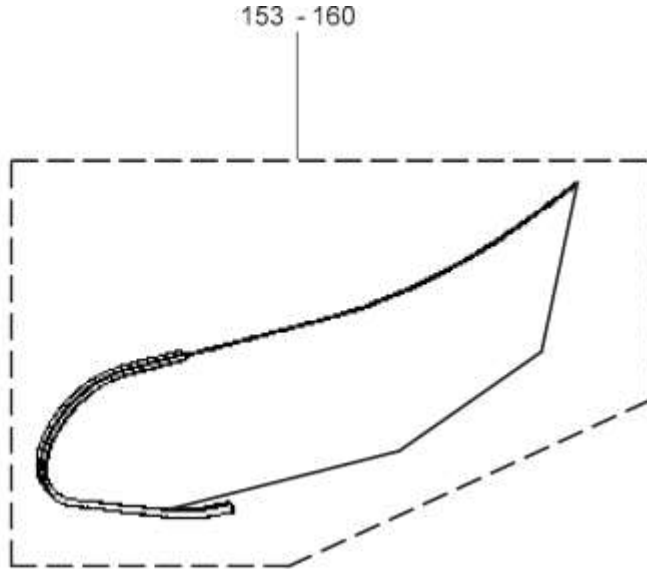

GAA26228D

REF NO.	PART OR M.L.	DESCRIPTION	X	GLASS PANEL	TYPE
153	GAA2215AW173	Glass Panel Clear	930 mm	(GAA434DP33-40) 	35° EN 115
154	GAA2215AW174	Glass Panel Smoked			
155	GAA2215AW175	Glass Panel Green			
156	GAA2215AW176	Glass Panel Bronze			
157	GAA2215AW177	Glass Panel Clear	1000 mm		
158	GAA2215AW178	Glass Panel Smoked			
159	GAA2215AW179	Glass Panel Green			
160	GAA2215AW180	Glass Panel Bronze