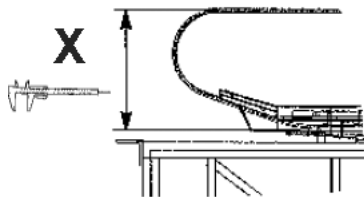

GAA26228D					
REF NO.	PART OR M.L.	DESCRIPTION	X	GLASS PANEL	TYPE
197	GAA434DW1	Glass Panel Clear	930 mm		30° SAA
198	GAA434DW2	Glass Panel Smoked			
199	GAA434DW3	Glass Panel Green			
200	GAA434DW4	Glass Panel Bronze			
201	GAA434DX1	Glass Panel Clear			
202	GAA434DX2	Glass Panel Smoked			
203	GAA434DX3	Glass Panel Green			
204	GAA434DX4	Glass Panel Bronze			

Only for replacement. Starting 01.1998 Code EN115 applicable also for SAA.