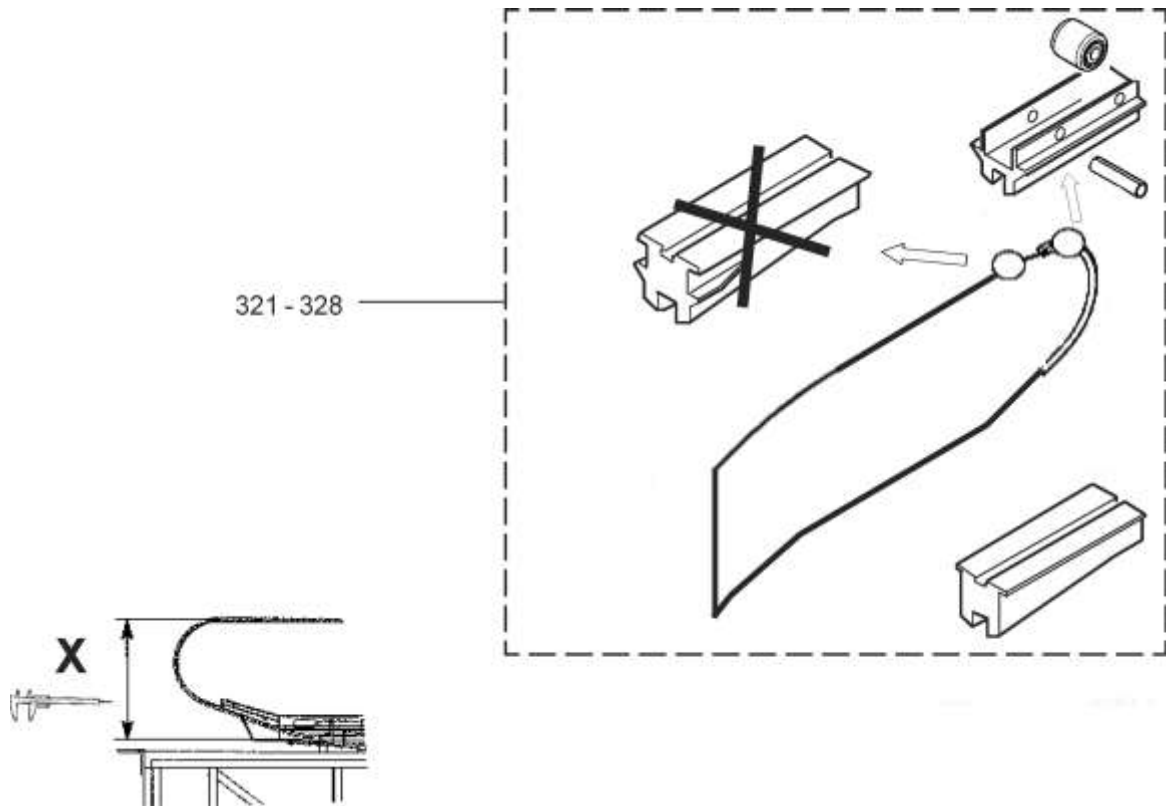

57-GAA26228D

Escalator Balustrade Glass Panel

GAA26228D					
REF NO.	PART OR M.L.	DESCRIPTION	X	GLASS PANEL	TYPE
321	~~GAA/GBA2215AW370~~ GCA2215AW370	Glass Panel Clear	930 mm	(GAA434ED1-8) 	
322	~~GAA/GBA2215AW374~~ GCA2215AW371	Glass Panel Smoked			
323	~~GAA/GBA2215AW372~~ GCA2215AW372	Glass Panel Green			
324	~~GAA/GBA2215AW373~~ GCA2215AW373	Glass Panel Bronze			
325	~~GAA/GBA2215AW374~~ GCA2215AW374	Glass Panel Clear	1000 mm		
326	~~GAA/GBA2215AW375~~ GCA2215AW375	Glass Panel Smoked			
327	~~GAA/GBA2215AW376~~ GCA2215AW376	Glass Panel Green			
328	~~GAA/GBA2215AW377~~ GCA2215AW377	Glass Panel Bronze