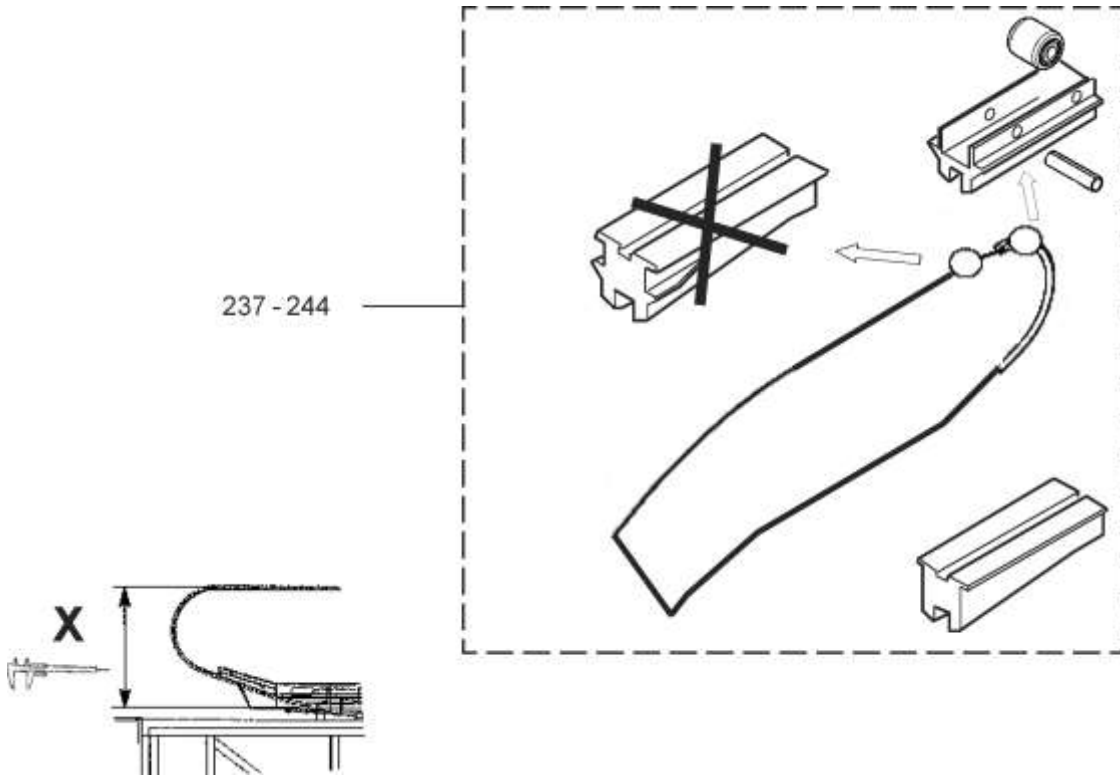

57-GAA26228D

Escalator Balustrade Glass Panel

GAA26228D					
REF NO.	PART OR M.L.	DESCRIPTION	X	GLASS PANEL	TYPE
237	~~GAA/GBA2215AW282~~ GCA2215AW282	Glass Panel Clear	930 mm	(GAA434DZ9-16 	
238	~~GAA/GBA2215AW283~~ GCA2215AW283	Glass Panel Smoked			
239	~~GAA/GBA2215AW284~~ GCA2215AW284	Glass Panel Green			
240	~~GAA/GBA2215AW285~~ GCA2215AW285	Glass Panel Bronze			
241	~~GAA/GBA2215AW286~~ GCA2215AW286	Glass Panel Clear	1000 mm		
242	~~GAA/GBA2215AW287~~ GCA2215AW287	Glass Panel Smoked			
243	~~GAA/GBA2215AW288~~ GCA2215AW288	Glass Panel Green			
244	~~GAA/GBA2215AW289~~ GCA2215AW289	Glass Panel Bronze