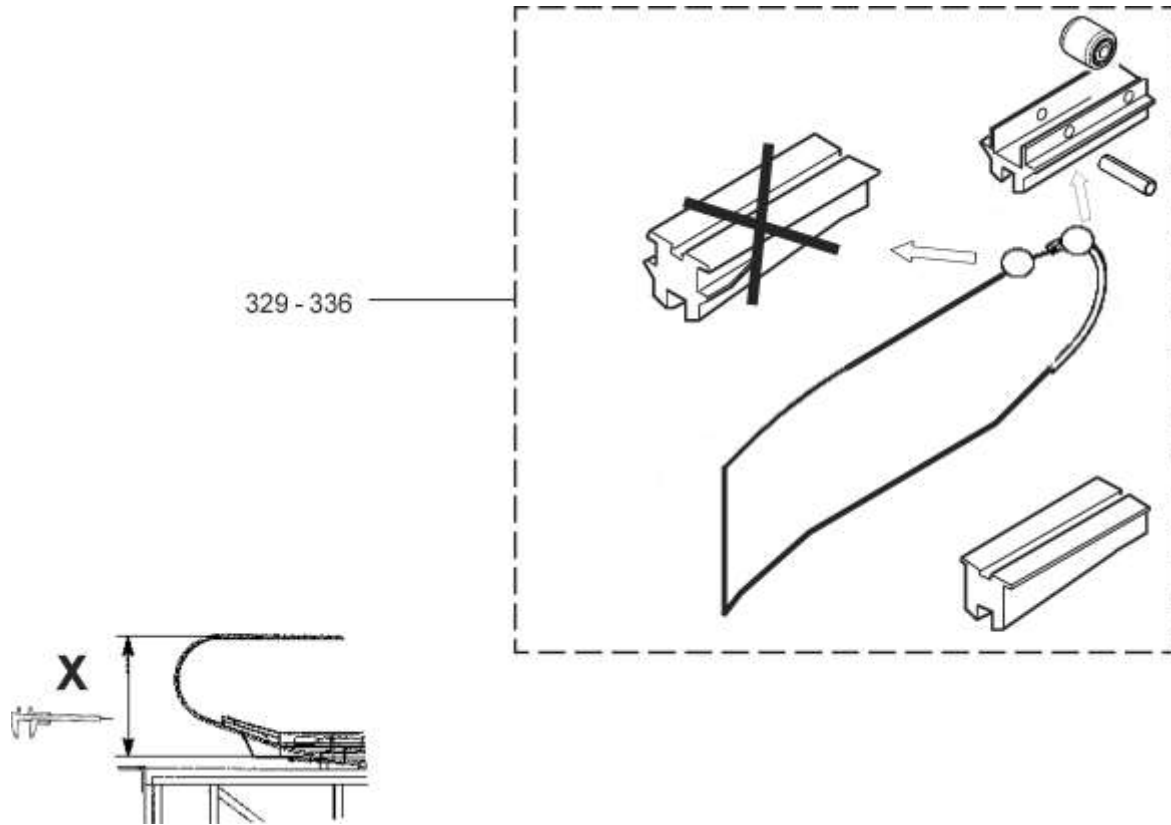

Escalator Balustrade Glass Panel

57-GAA26228D

GAA26228D					
REF NO.	PART OR M.L.	DESCRIPTION	X	GLASS PANEL	TYPE
329	~~GAA/GBA2215AW378~~ GCA2215AW378	Glass Panel Clear	930 mm	(GAA434ED9-16) 	
330	~~GAA/GBA2215AW379~~ GCA2215AW379	Glass Panel Smoked			
331	~~GAA/GBA2215AW380~~ GCA2215AW380	Glass Panel Green			
332	~~GAA/GBA2215AW384~~ GCA2215AW381	Glass Panel Bronze			
333	~~GAA/GBA2215AW382~~ GCA2215AW382	Glass Panel Clear	1000 mm		
334	~~GAA/GBA2215AW383~~ GCA2215AW383	Glass Panel Smoked			
335	~~GAA/GBA2215AW384~~ GCA2215AW384	Glass Panel Green			
336	~~GAA/GBA2215AW385~~ GCA2215AW385	Glass Panel Bronze