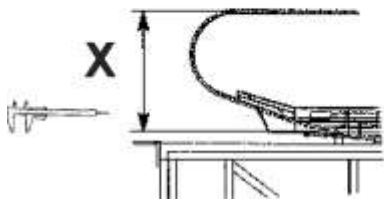

GAA26228D

REF NO.	PART OR M.L.	DESCRIPTION	X	GLASS PANEL	TYPE
57	GAA2215AW109	Glass Panel Clear	930 mm	(GAA434CW29-36) 	35° EN 115
58	GAA2215AW110	Glass Panel Smoked			
59	GAA2215AW111	Glass Panel Green			
60	GAA2215AW112	Glass Panel Bronze			
61	GAA2215AW113	Glass Panel Clear	1000 mm		
62	GAA2215AW114	Glass Panel Smoked			
63	GAA2215AW115	Glass Panel Green			
64	GAA2215AW116	Glass Panel Bronze