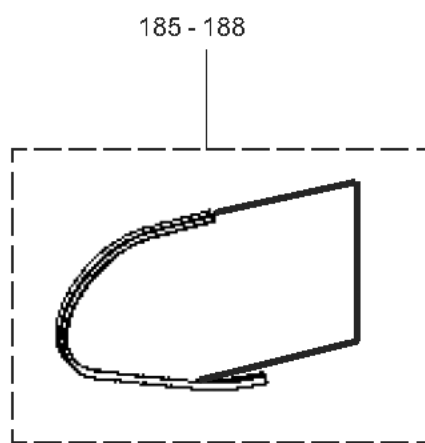

Escalator Balustrade Glass Panel

57-GAA26228D

GAA26228D					
REF NO.	PART OR M.L.	DESCRIPTION	X	GLASS PANEL	TYPE
185	GAA2215AW209	Glass Panel Clear	930 mm	(GAA434DS1-4)	30° SAA
186	GAA2215AW210	Glass Panel Smoked			
187	GAA2215AW211	Glass Panel Green		and	
188	GAA2215AW212	Glass Panel Bronze			
189	GAA434DT1	Glass Panel Clear			
190	GAA434DT2	Glass Panel Smoked			
191	GAA434DT3	Glass Panel Green			
192	GAA434DT4	Glass Panel Bronze			

Only for replacement. Starting 01.1998 Code EN115 applicable also for SAA.