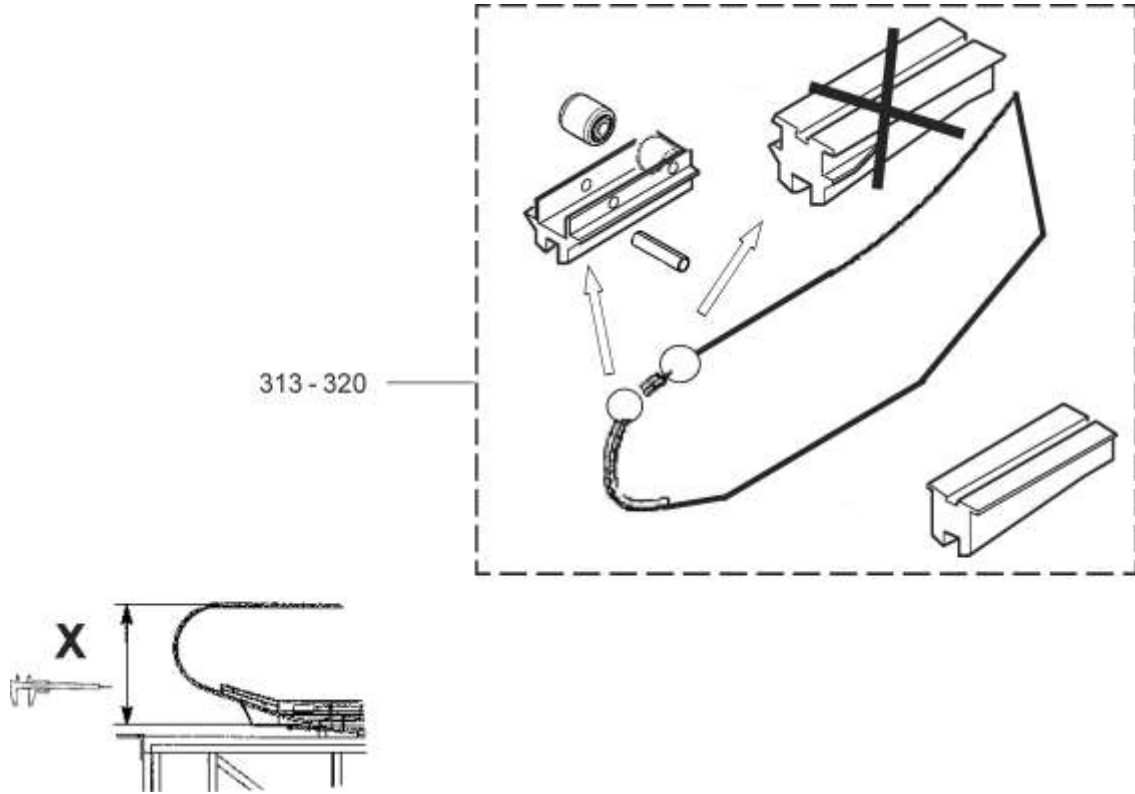

57-GAA26228D

Escalator Balustrade Glass Panel

GAA26228D					
REF NO.	PART OR M.L.	DESCRIPTION	X	GLASS PANEL	TYPE
313	~~GAA/GBA2215AW358~~ GCA2215AW358	Glass Panel Clear	930 mm	(GAA434EB9-16) 	
314	~~GAA/GBA2215AW359~~ GCA2215AW359	Glass Panel Smoked			
315	~~GAA/GBA2215AW360~~ GCA2215AW360	Glass Panel Green			
316	~~GAA/GBA2215AW361~~ GCA2215AW361	Glass Panel Bronze			
317	~~GAA/GBA2215AW362~~ GCA2215AW362	Glass Panel Clear	1000 mm		
318	~~GAA/GBA2215AW363~~ GCA2215AW363	Glass Panel Smoked			
319	~~GAA/GBA2215AW364~~ GCA2215AW364	Glass Panel Green			
320	~~GAA/GBA2215AW365~~ GCA2215AW365	Glass Panel Bronze