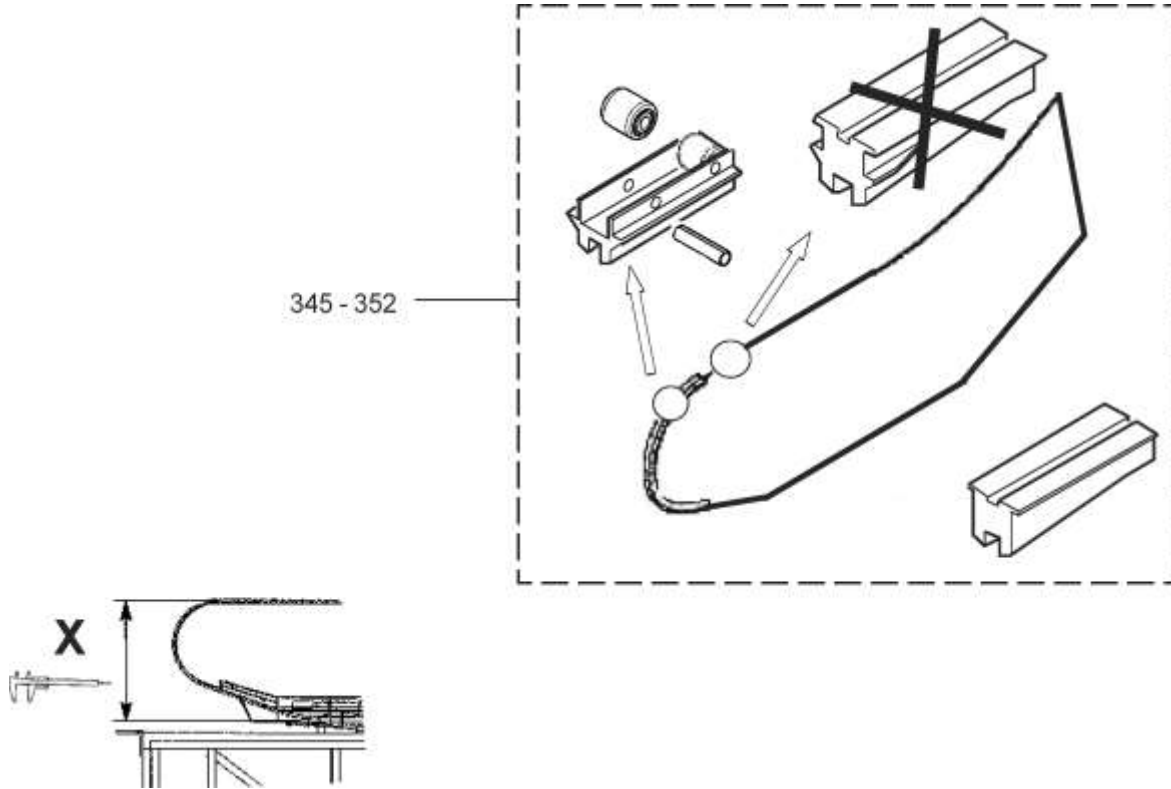

57-GAA26228D

Escalator Balustrade Glass Panel

GAA26228D					
REF NO.	PART OR M.L.	DESCRIPTION	X	GLASS PANEL	TYPE
345	~~GAA/GBA2215AW390~~ GCA2215AW390	Glass Panel Clear	930 mm	(GAA434EB25-32) 	30° EN115
346	GAA/GBA2215AW391 GCA2215AW391	Glass Panel Smoked			
347	~~GAA/GBA2215AW392~~ GCA2215AW392	Glass Panel Green			
348	~~GAA/GBA2215AW393~~ GCA2215AW393	Glass Panel Bronze			
349	~~GAA/GBA2215AW394~~ GCA2215AW394	Glass Panel Clear	1000 mm		
350	~~GAA/GBA2215AW395~~ GCA2215AW395	Glass Panel Smoked			
351	~~GAA/GBA2215AW396~~ GCA2215AW396	Glass Panel Green			
352	~~GAA/GBA2215AW397~~ GCA2215AW397	Glass Panel Bronze