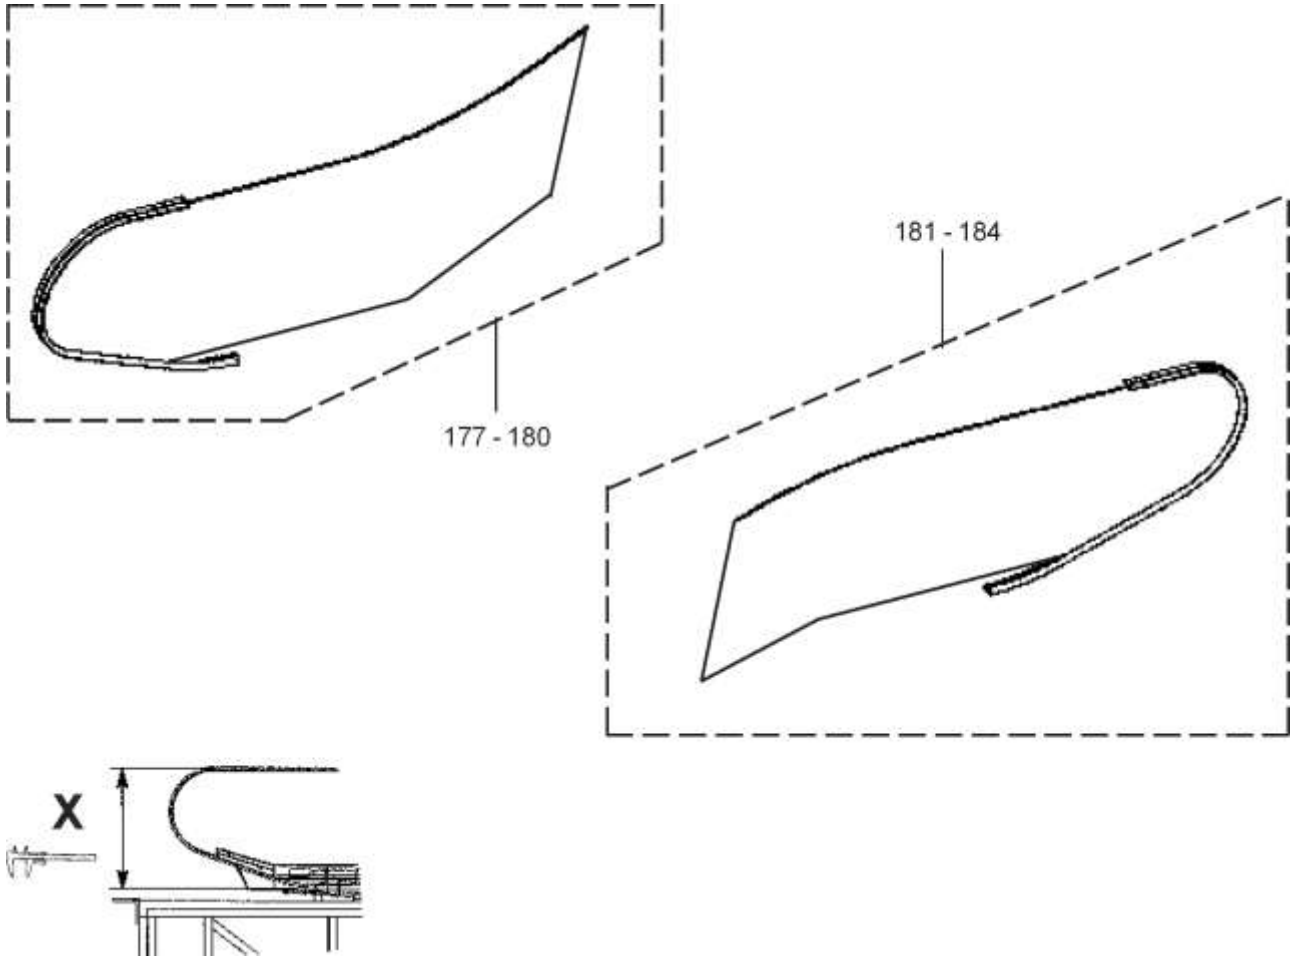

57-GAA26228D

Escalator Balustrade Glass Panel

GAA26228D

REF NO.	PART OR M.L.	DESCRIPTION	X	GLASS PANEL	TYPE
177	GAA2215AW197	Glass Panel Clear	1000 mm	(GAA434DP45-48)	30° ASMEI7.1
178	GAA2215AW198	Glass Panel Smoked			
179	GAA2215AW199	Glass Panel Green			
180	GAA2215AW200	Glass Panel Bronze			
181	GAA2215AW189	Glass Panel Clear		(GAA434DR37-40)	
182	GAA2215AW190	Glass Panel Smoked			
183	GAA2215AW191	Glass Panel Green			
184	GAA2215AW192	Glass Panel Bronze