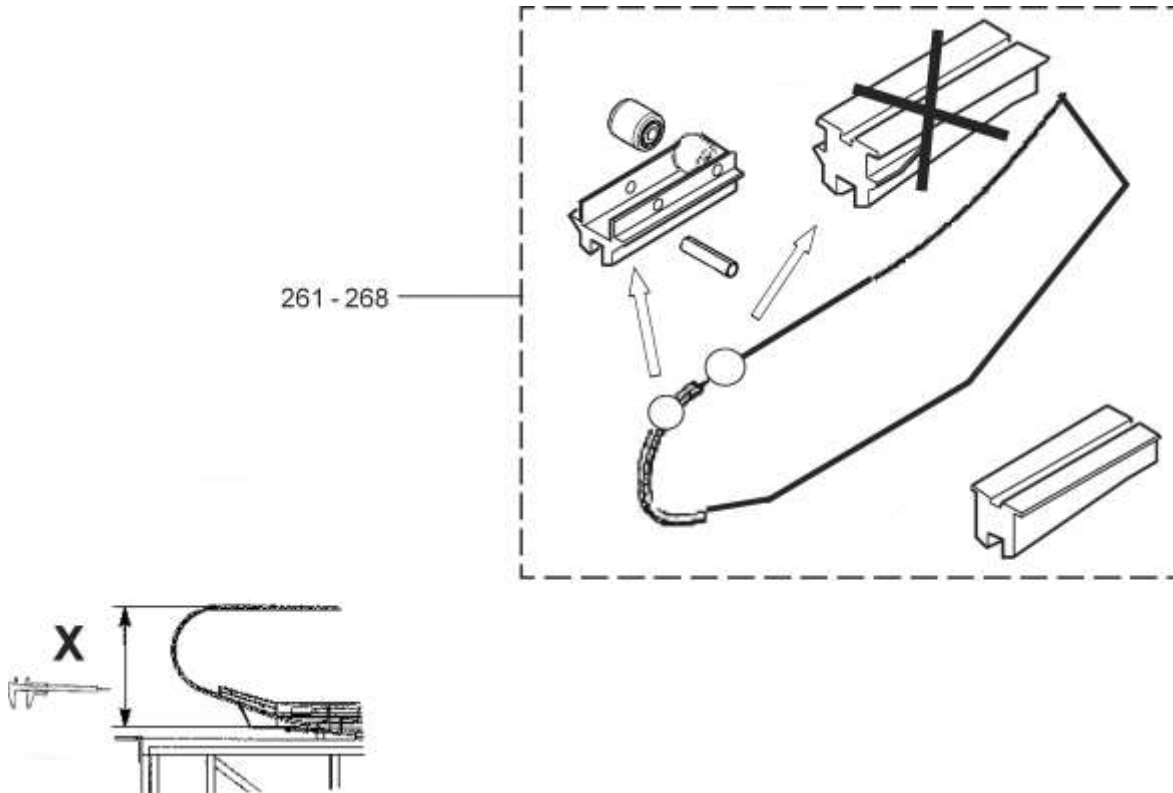

57-GAA26228D

Escalator Balustrade Glass Panel

GAA26228D					
REF NO.	PART OR M.L.	DESCRIPTION	X	GLASS PANEL	TYPE
261	~~GAA/GBA2215AW294~~ GCA2215AW294	Glass Panel Clear	930 mm	(GAA434DY25-32) 	30° EN115
262	~~GAA/GBA2215AW295~~ GCA2215AW295	Glass Panel Smoked			
263	~~GAA/GBA2215AW296~~ GCA2215AW296	Glass Panel Green			
264	~~GA/GBA2215AW297~~ GCA2215AW297	Glass Panel Bronze			
265	~~GAA/GBA2215AW298~~ GCA2215AW298	Glass Panel Clear	1000 mm		
266	~~GAA/GBA2215AW299~~ GCA2215AW299	Glass Panel Smoked			
267	~~GAA/GBA2215AW300~~ GCA2215AW300	Glass Panel Green			
268	~~GAA/GBA2215AW304~~ GCA2215AW301	Glass Panel Bronze