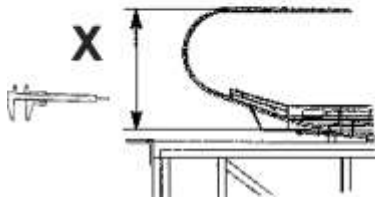

GAA26228D

REF NO.	PART OR M.L.	DESCRIPTION	X	GLASS PANEL	TYPE
129	GAA2215AW145	Glass Panel Clear	930 mm	(GAA434DR1-8)	30° EN 115
130	GAA2215AW146	Glass Panel Smoked			
131	GAA2215AW147	Glass Panel Green			
132	GAA2215AW148	Glass Panel Bronze			
133	GAA2215AW149	Glass Panel Clear	1000 mm		
134	GAA2215AW150	Glass Panel Smoked			
135	GAA2215AW151	Glass Panel Green			
136	GAA2215AW152	Glass Panel Bronze