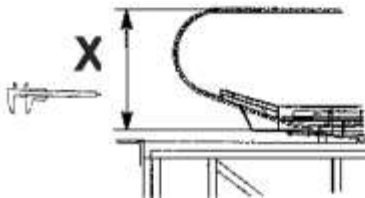

57-GAA26228D

Escalator Balustrade Glass Panel

GAA26228D					
REF NO.	PART OR M.L.	DESCRIPTION	X	GLASS PANEL	TYPE
33	GAA2215AW53	Glass Panel Clear	1000 mm	(GAA434CV21-24) 	30° ASME A17.1
34	GAA2215AW54	Glass Panel Smoked			
35	GAA2215AW55	Glass Panel Green			
36	GAA2215AW56	Glass Panel Bronze			
37	GAA2215AW73	Glass Panel Clear		(GAA434CW17-20) 	
38	GAA2215AW74	Glass Panel Smoked			
39	GAA2215AW75	Glass Panel Green			
40	GAA2215AW76	Glass Panel Bronze