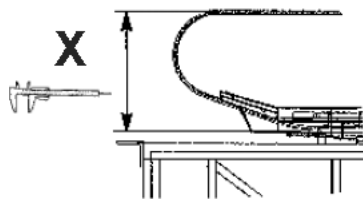

Escalator Balustrade Glass Panel

57-GAA26228D

GAA26228D					
REF NO.	PART OR M.L.	DESCRIPTION	X	GLASS PANEL	TYPE
185	GAA2215AW209	Glass Panel Clear	930 mm	(GAA434DS1-4)	30° SAA
186	GAA2215AW210	Glass Panel Smoked			
187	GAA2215AW211	Glass Panel Green		and	
188	GAA2215AW212	Glass Panel Bronze			
189	GAA434DT1	Glass Panel Clear			
190	GAA434DT2	Glass Panel Smoked			
191	GAA434DT3	Glass Panel Green			
192	GAA434DT4	Glass Panel Bronze			

Only for replacement. Starting 01.1998 Code EN115 applicable also for SAA.