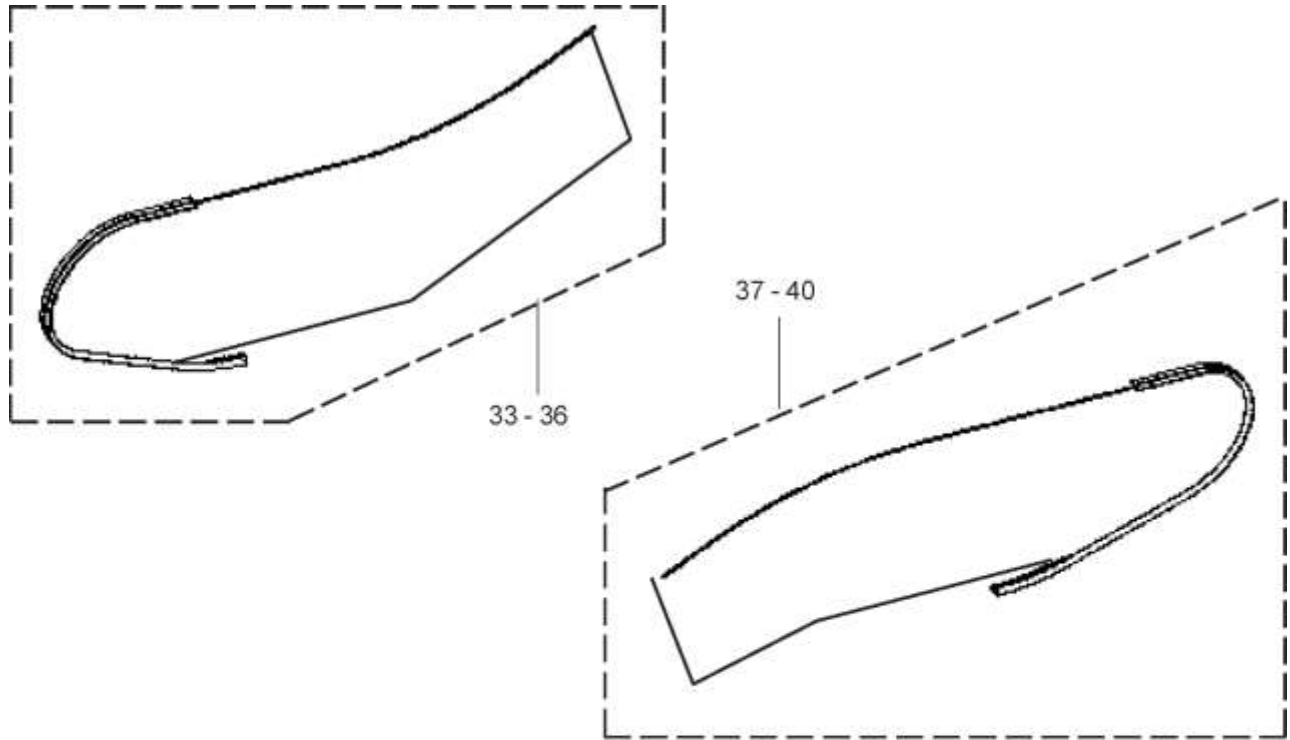

57-GAA26228D

Escalator Balustrade Glass Panel

GAA26228D					
REF NO.	PART OR M.L.	DESCRIPTION	X	GLASS PANEL	TYPE
33	GAA2215AW53	Glass Panel Clear	1000 mm	(GAA434CV21-24) 	30° ASME A17.1
34	GAA2215AW54	Glass Panel Smoked			
35	GAA2215AW55	Glass Panel Green			
36	GAA2215AW56	Glass Panel Bronze			
37	GAA2215AW73	Glass Panel Clear		(GAA434CW17-20) 	
38	GAA2215AW74	Glass Panel Smoked			
39	GAA2215AW75	Glass Panel Green			
40	GAA2215AW76	Glass Panel Bronze