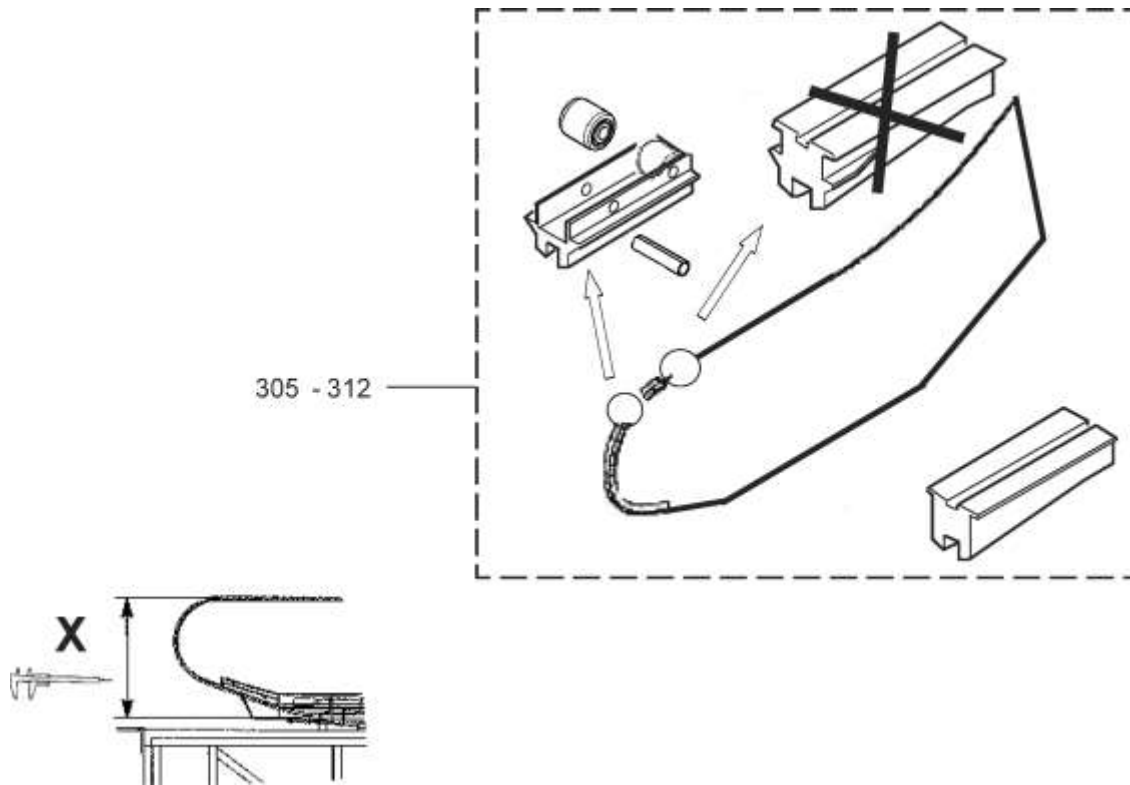

Escalator Balustrade Glass Panel

57-GAA26228D

GAA26228D					
REF NO.	PART OR M.L.	DESCRIPTION	X	GLASS PANEL	TYPE
305	~~GAA/GBA2215AW350~~ GCA2215AW350	Glass Panel Clear	930 mm	(GAA434EB1-8) 	
306	~~GAA/GBA2215AW354~~ GCA2215AW351	Glass Panel Smoked			
307	~~GAA/GBA2215AW352~~ GCA2215AW352	Glass Panel Green			
308	~~GAA/GBA2215AW353~~ GCA2215AW353	Glass Panel Bronze			
309	~~GAA/GBA2215AW354~~ GCA2215AW354	Glass Panel Clear	1000 mm		
310	~~GAA/GBA2215AW355~~ GCA2215AW355	Glass Panel Smoked			
311	~~GAA/GBA2215AW356~~ GCA2215AW356	Glass Panel Green			
312	~~GAA/GBA2215AW357~~ GCA2215AW357	Glass Panel Bronze