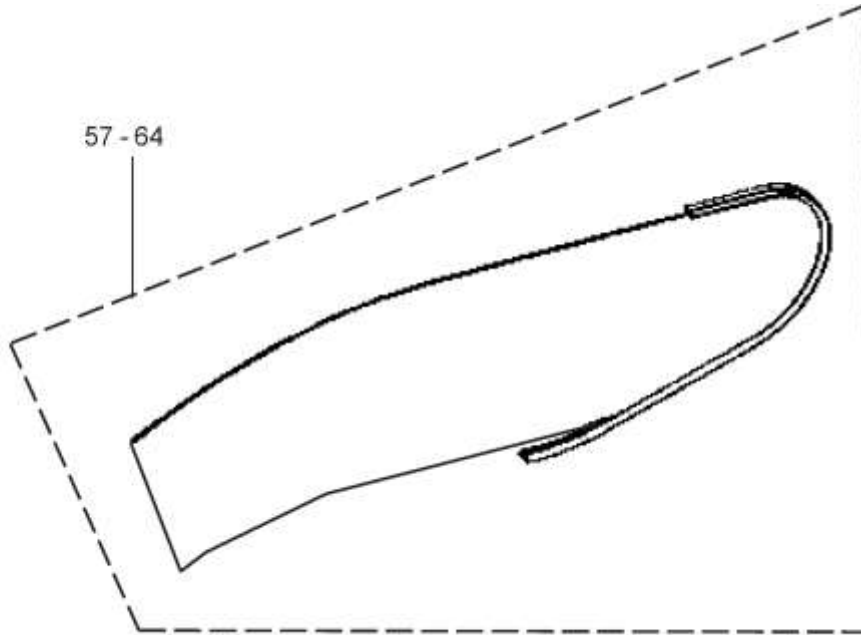

GAA26228D

REF NO.	PART OR M.L.	DESCRIPTION	X	GLASS PANEL	TYPE
57	GAA2215AW109	Glass Panel Clear	930 mm	(GAA434CW29-36) 	35° EN 115
58	GAA2215AW110	Glass Panel Smoked			
59	GAA2215AW111	Glass Panel Green			
60	GAA2215AW112	Glass Panel Bronze			
61	GAA2215AW113	Glass Panel Clear	1000 mm		
62	GAA2215AW114	Glass Panel Smoked			
63	GAA2215AW115	Glass Panel Green			
64	GAA2215AW116	Glass Panel Bronze