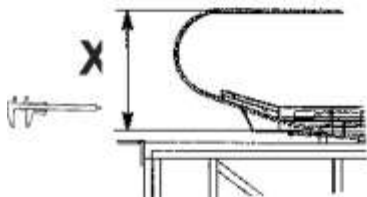

Escalator Balustrade Glass Panel

57-GAA26228D

GAA26228D

REF NO.	PART OR M.L.	DESCRIPTION	X	GLASS PANEL	TYPE
65	GAA2215AW101	Glass Panel Clear	930 mm	(GAA434CW21-28) 	30° EN 115
66	GAA2215AW102	Glass Panel Smoked			
67	GAA2215AW103	Glass Panel Green			
68	GAA2215AW104	Glass Panel Bronze			
69	GAA2215AW105	Glass Panel Clear	1000 mm		
70	GAA2215AW106	Glass Panel Smoked			
71	GAA2215AW107	Glass Panel Green			
72	GAA2215AW108	Glass Panel Bronze