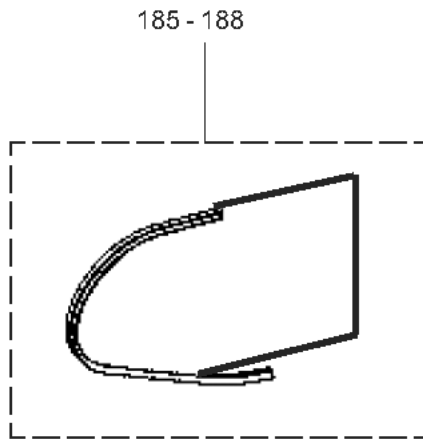

GAA26228D					
REF NO.	PART OR M.L.	DESCRIPTION	X	GLASS PANEL	TYPE
197	GAA434DW1	Glass Panel Clear	930 mm		30° SAA
198	GAA434DW2	Glass Panel Smoked			
199	GAA434DW3	Glass Panel Green			
200	GAA434DW4	Glass Panel Bronze			
201	GAA434DX1	Glass Panel Clear			
202	GAA434DX2	Glass Panel Smoked			
203	GAA434DX3	Glass Panel Green			
204	GAA434DX4	Glass Panel Bronze			

Only for replacement. Starting 01.1998 Code EN115 applicable also for SAA.