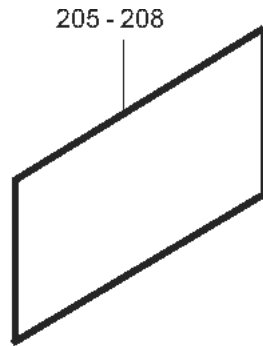

Escalator Balustrade Glass Panel

57-GAA26228D

GAA26228D					
REF NO.	PART OR M.L.	DESCRIPTION	X	GLASS PANEL	TYPE
205	GAA434DD-V1	Glass Panel Clear	930 mm		30° SAA
206	GAA434DD-V2	Glass Panel Smoked			
207	GAA434DD-V3	Glass Panel Green			
208	GAA434DD-V4	Glass Panel Bronze			
209	GAA434CT-V1	Glass Panel Clear			
210	GAA434CT-V2	Glass Panel Smoked			
211	GAA434CT-V3	Glass Panel Green			
212	GAA434CT-V4	Glass Panel Bronze			

Only for replacement. Starting 01.1998 Code EN115 applicable also for SAA.