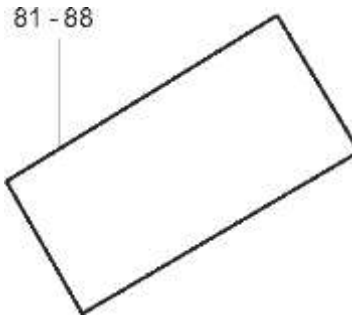

GAA26228D				
REF NO.	PART OR M.L.	DESCRIPTION	ORDER W/	TYPE
81	GAA434CT-V1	Glass Panel Clear	... mm 	30° EN 115 35° EN 115 30° ASMEA17.1
82	GAA434CT-V2	Glass Panel Smoked		
83	GAA434CT-V3	Glass Panel Green		
84	GAA434CT-V4	Glass Panel Bronze		
85	GAA434CT1	Glass Panel Clear	2000 mm 	
86	GAA434CT2	Glass Panel Smoked		
87	GAA434CT3	Glass Panel Green		
88	GAA434CT4	Glass Panel Bronze