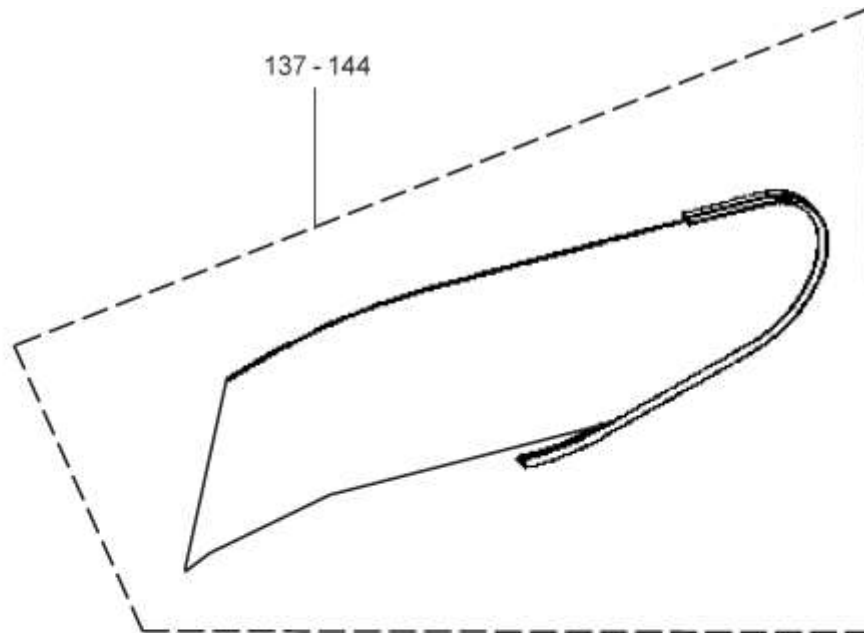

Escalator Balustrade Glass Panel

57-GAA26228D

GAA26228D

REF NO.	PART OR M.L.	DESCRIPTION	X	GLASS PANEL	TYPE
137	GAA2215AW153	Glass Panel Clear	930 mm	(GAA434DR9-16)	
138	GAA2215AW154	Glass Panel Smoked			
139	GAA2215AW155	Glass Panel Green			
140	GAA2215AW156	Glass Panel Bronze			
141	GAA2215AW157	Glass Panel Clear	1000 mm		
142	GAA2215AW158	Glass Panel Smoked			
143	GAA2215AW159	Glass Panel Green			
144	GAA2215AW160	Glass Panel Bronze