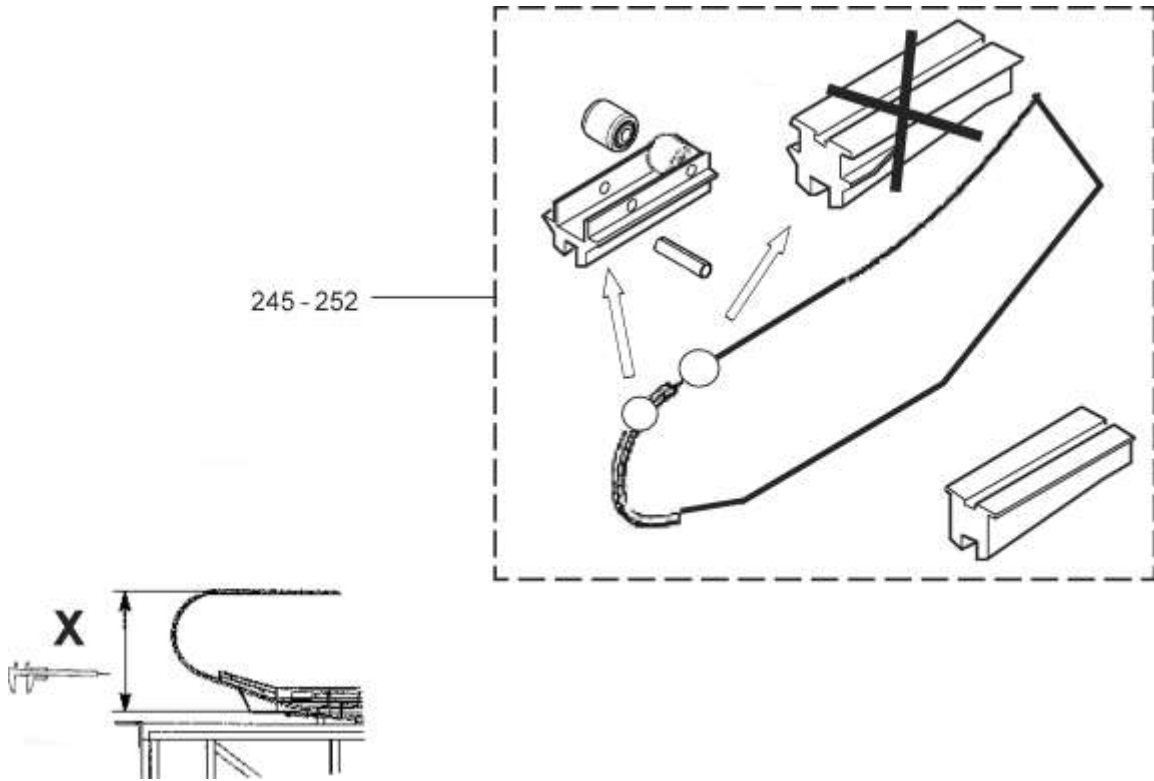

GAA26228D					
REF NO.	PART OR M.L.	DESCRIPTION	X	GLASS PANEL	TYPE
245	~~GAA/GBA2215AW270~~ GCA2215AW270	Glass Panel Clear	1000 mm	(GAA434DY21-24)	30°
245	~~GAA/GBA2215AW271~~ GCA2215AW271	Glass Panel Smoked			ASME A17.1
247	~~GAA/GBA2215AW272~~ GCA2215AW272	Glass Panel Green			
248	~~GAA/GBA2215AW273~~ GCA2215AW273	Glass Panel Bronze			
249	~~GAA/GBA2215AW314~~ GCA2215AW314	Glass Panel Clear		(GAA434DY41-44)	
250	~~GAA/GBA2215AW315~~ GCA2215AW315	Glass Panel Smoked			
251	~~GAA/GBA2215AW316~~ GCA2215AW316	Glass Panel Green			
252	~~GAA/GBA2215AW317~~ GCA2215AW317	Glass Panel Bronze