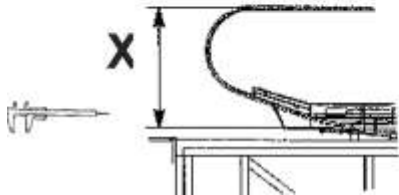

GAA26228D

REF NO.	PART OR M.L.	DESCRIPTION	X	GLASS PANEL	TYPE
145	GAA2215AW165	Glass Panel Clear	930 mm	(GAA434DP25-32) 	
146	GAA2215AW166	Glass Panel Smoked			
147	GAA2215AW167	Glass Panel Green			
148	GAA2215AW168	Glass Panel Bronze			
149	GAA2215AW169	Glass Panel Clear	1000 mm		
150	GAA2215AW170	Glass Panel Smoked			
151	GAA2215AW171	Glass Panel Green			
152	GAA2215AW172	Glass Panel Bronze