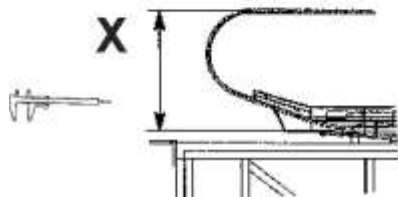

Escalator Balustrade Glass Panel

57-GAA26228D

GAA26228D					
REF NO.	PART OR M.L.	DESCRIPTION	X	GLASS PANEL	TYPE
41	GAA2215AW77	Glass Panel Clear	930 mm	(GAA434CV25-32) 	
42	GAA2215AW78	Glass Panel Smoked			
43	GAA2215AW79	Glass Panel Green			
44	GAA2215AW80	Glass Panel Bronze			
45	GAA2215AW81	Glass Panel Clear	1000 mm		
46	GAA2215AW82	Glass Panel Smoked			
47	GAA2215AW83	Glass Panel Green			
48	GAA2215AW84	Glass Panel Bronze