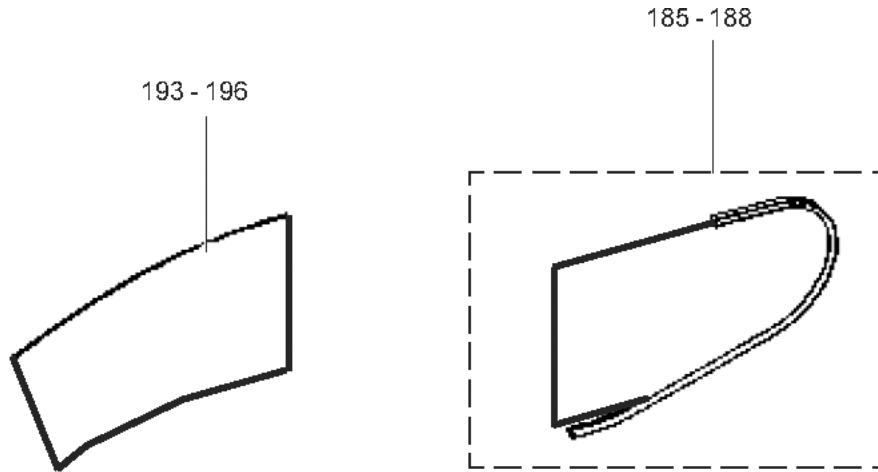

GAA26228D

REF NO.	PART OR M.L.	DESCRIPTION	X	GLASS PANEL	TYPE
193	GAA434DV1	Glass Panel Clear	930 mm		30° SAA
194	GAA434DV2	Glass Panel Smoked			
195	GAA434DV3	Glass Panel Green			
196	GAA434DV4	Glass Panel Bronze