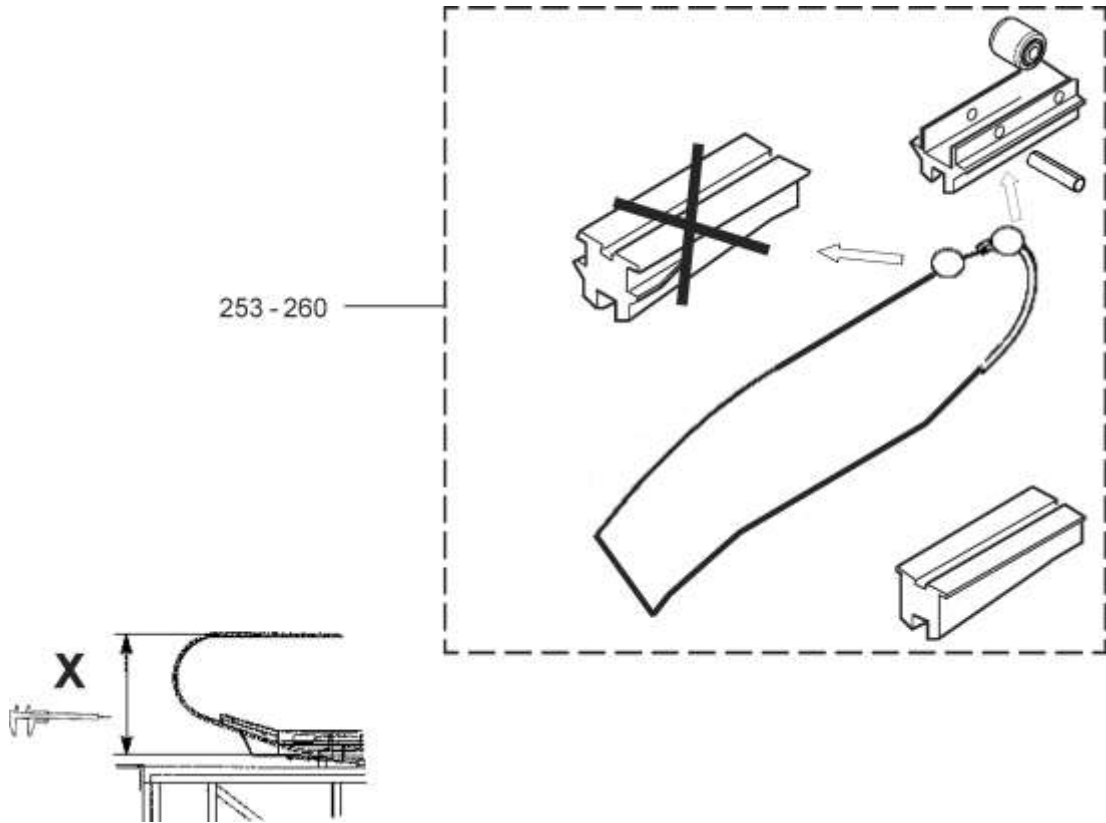

Escalator Balustrade Glass Panel

57-GAA26228D

GAA26228D					
REF NO.	PART OR M.L.	DESCRIPTION	X	GLASS PANEL	TYPE
253	~~GAA/GBA2215AW290~~ GCA2215AW290	Glass Panel Clear	1000 mm	(GAA434DZ17-20)	30°
254	~~GAA/GBA2215AW291~~ GCA2215AW291	Glass Panel Smoked			ASME A17.1
255	~~GAA/GBA2215AW292~~ GCA2215AW292	Glass Panel Green			
256	~~GAA/GBA2215AW293~~ GCA2215AW293	Glass Panel Bronze			
257	~~GAA/GBA2215AW334~~ GCA2215AW334	Glass Panel Clear		(GAA434DZ37-40)	
258	~~GAA/GBA2215AW335~~ GCA2215AW335	Glass Panel Smoked			
259	~~GAA/GBA2215AW336~~ GCA2215AW336	Glass Panel Green			
260	~~GAA/GBA2215AW337~~ GCA2215AW337	Glass Panel Bronze