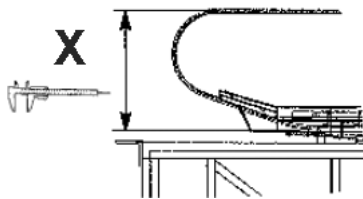

Escalator Balustrade Glass Panel

57-GAA26228D

GAA26228D					
REF NO.	PART OR M.L.	DESCRIPTION	X	GLASS PANEL	TYPE
205	GAA434DD-V1	Glass Panel Clear	930 mm		30° SAA
206	GAA434DD-V2	Glass Panel Smoked			
207	GAA434DD-V3	Glass Panel Green			
208	GAA434DD-V4	Glass Panel Bronze			
209	GAA434CT-V1	Glass Panel Clear			
210	GAA434CT-V2	Glass Panel Smoked			
211	GAA434CT-V3	Glass Panel Green			
212	GAA434CT-V4	Glass Panel Bronze			

Only for replacement. Starting 01.1998 Code EN115 applicable also for SAA.