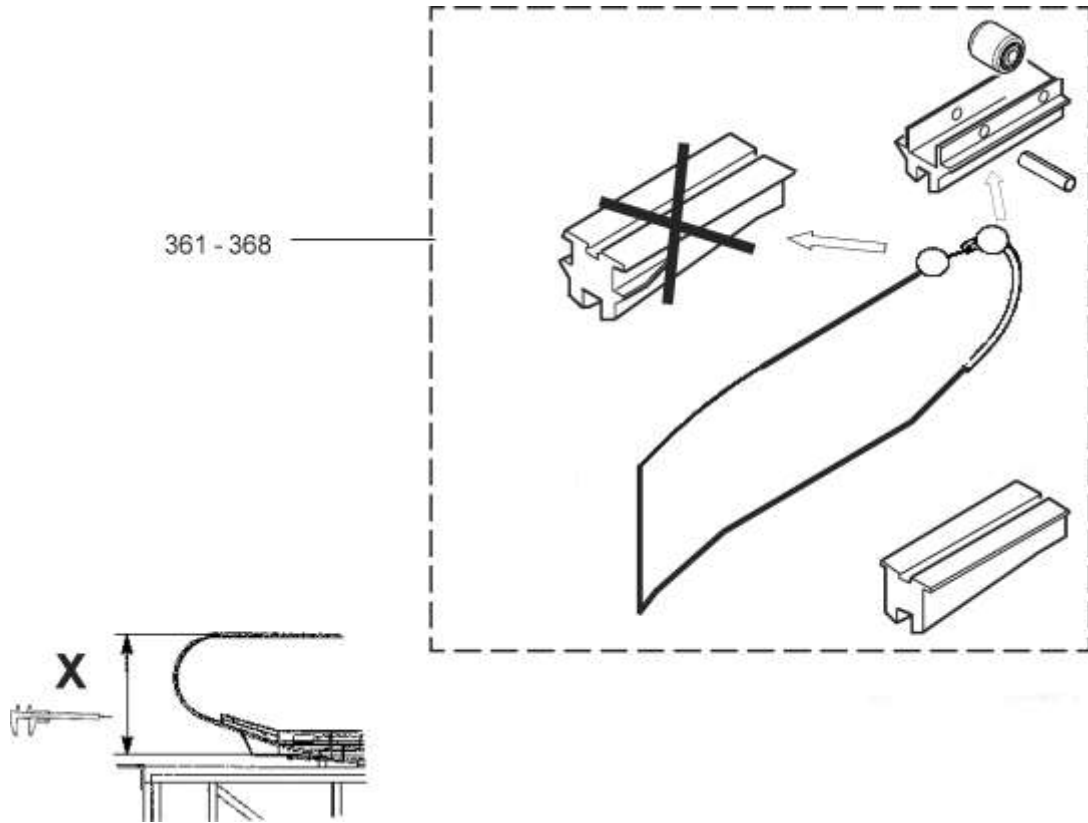

GAA26228D					
REF NO.	PART OR M.L.	DESCRIPTION	X	GLASS PANEL	TYPE
361	~~GAA/GBA2215AW410~~ GCA2215AW410	Glass Panel Clear	930 mm	(GAA434ED21-28) 	
362	~~GAA/GBA2215AW411~~ GCA2215AW411	Glass Panel Smoked			
363	~~GAA/GBA2215AW412~~ GCA2215AW412	Glass Panel Green			
364	~~GAA/GBA2215AW413~~ GCA2215AW413	Glass Panel Bronze			
365	~~GAA/GBA2215AW414~~ GCA2215AW414	Glass Panel Clear	1000 mm		
366	~~GAA/GBA2215AW415~~ GCA2215AW415	Glass Panel Smoked			
367	~~GAA/GBA2215AW416~~ GCA2215AW416	Glass Panel Green			
368	~~GAA/GBA2215AW417~~ GCA2215AW417	Glass Panel Bronze