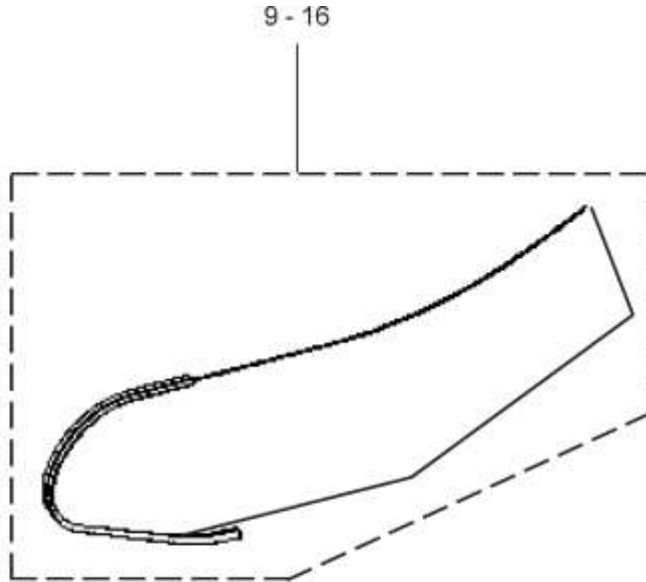

If you have any suggestions about this document, please contact the subject matter expert listed on this page.

Escalator Balustrade Glass Panel

57-GAA26228D

GAA26228D

REF NO.	PART OR M.L.	DESCRIPTION	X	GLASS PANEL	TYPE
1	GAA2215AW33	Glass Panel Clear	930 mm	(GAA434CV1-8) 	30° EN 115 
2	GAA2215AW34	Glass Panel Smoked			
3	GAA2215AW35	Glass Panel Green			
4	GAA2215AW36	Glass Panel Bronze			
5	GAA2215AW37	Glass Panel Clear	1000 mm		
6	GAA2215AW38	Glass Panel Smoked			
7	GAA2215AW39	Glass Panel Green			
8	GAA2215AW40	Glass Panel Bronze			