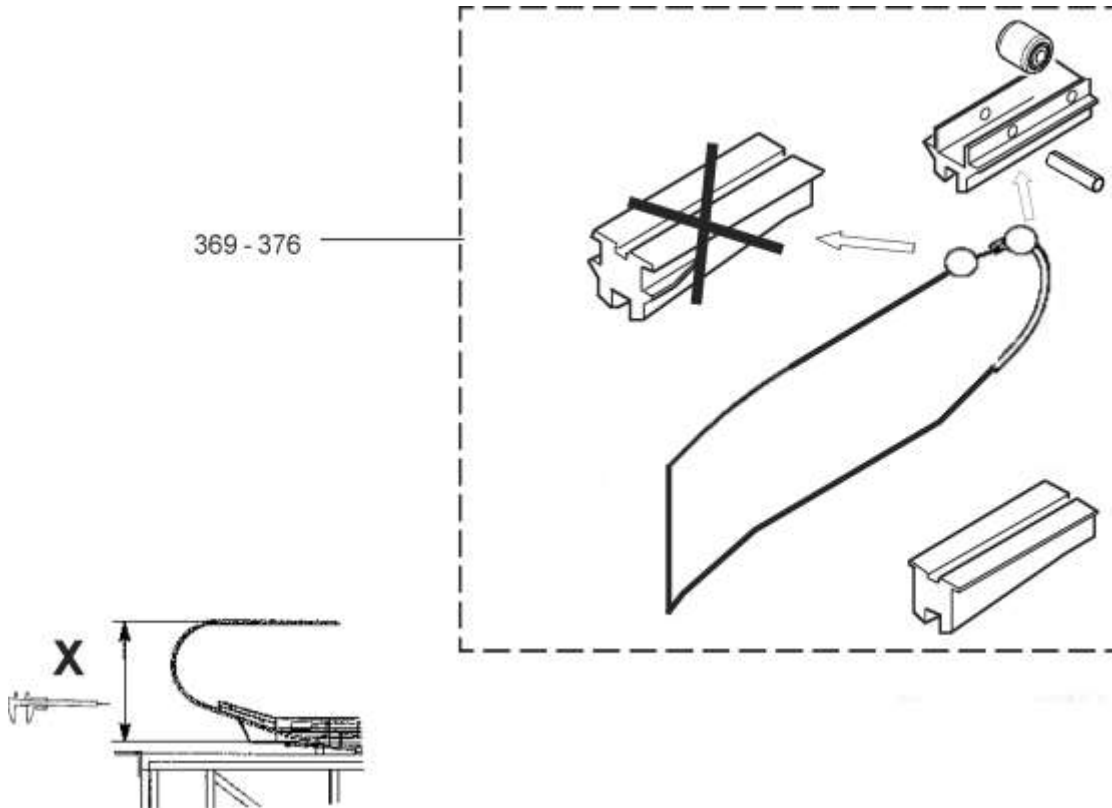

57-GAA26228D

Escalator Balustrade Glass Panel

GAA26228D					
REF NO.	PART OR M.L.	DESCRIPTION	X	GLASS PANEL	TYPE
369	~~GAA/GBA2215AW418~~ GCA2215AW418	Glass Panel Clear	930 mm	(GAA434ED29-36) 	
370	~~GAA/GBA2215AW419~~ GCA2215AW419	Glass Panel Smoked			
371	~~GAA/GBA2215AW420~~ GCA2215AW420	Glass Panel Green			
372	~~GAA/GBA2215AW421~~ GCA2215AW421	Glass Panel Bronze			
373	~~GAA/GBA2215AW422~~ GCA2215AW422	Glass Panel Clear	1000 mm		
374	~~GAA/GBA2215AW423~~ GCA2215AW423	Glass Panel Smoked			
375	~~GAA/GBA2215AW424~~ GCA2215AW424	Glass Panel Green			
376	~~GAA/GBA2215AW425~~ GCA2215AW425	Glass Panel Bronze