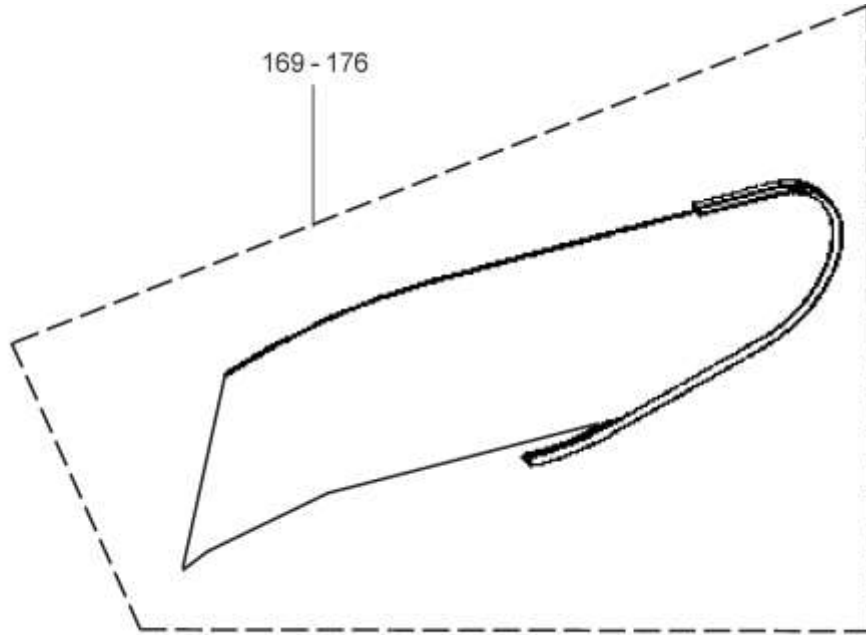

GAA26228D

REF NO.	PART OR M.L.	DESCRIPTION	X	GLASS PANEL	TYPE
169	GAA2215AW181	Glass Panel Clear	930 mm	(GAA434DR29-36) 	
170	GAA2215AW182	Glass Panel Smoked			
171	GAA2215AW183	Glass Panel Green			
172	GAA2215AW184	Glass Panel Bronze			
173	GAA2215AW185	Glass Panel Clear	1000 mm		
174	GAA2215AW186	Glass Panel Smoked			
175	GAA2215AW187	Glass Panel Green			
176	GAA2215AW188	Glass Panel Bronze