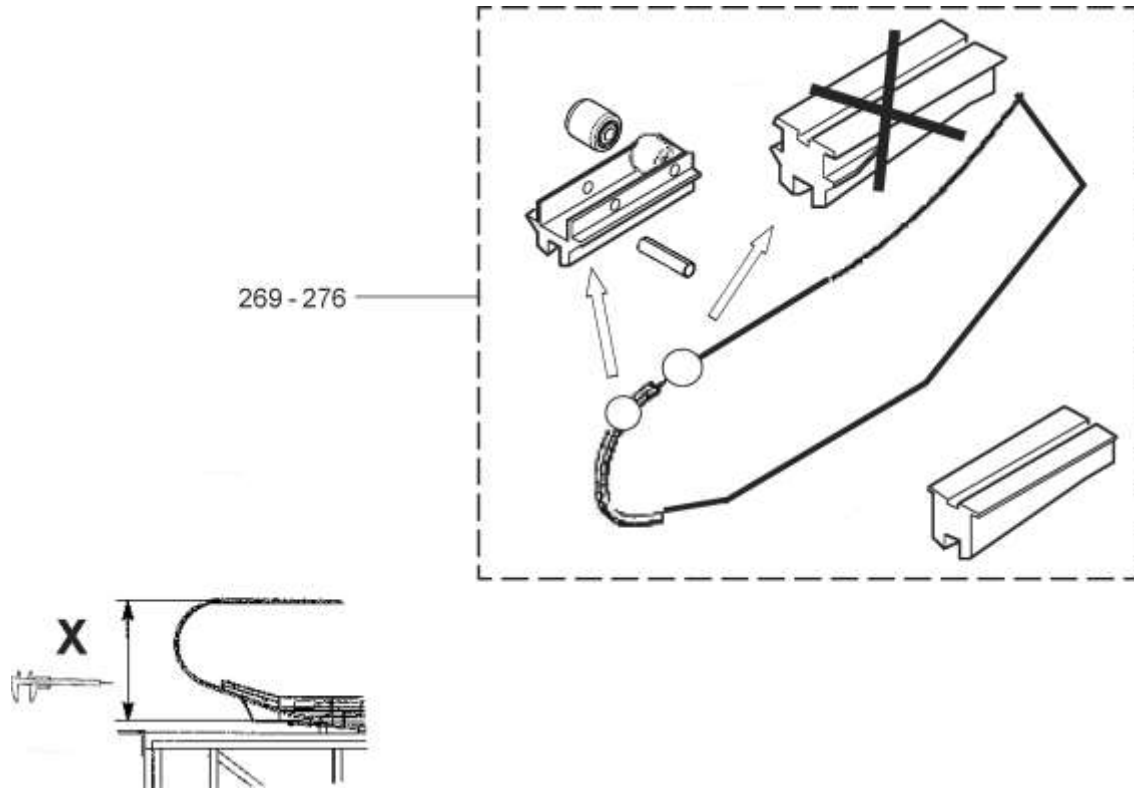

57-GAA26228D

Escalator Balustrade Glass Panel

GAA26228D					
REF NO.	PART OR M.L.	DESCRIPTION	X	GLASS PANEL	TYPE
269	~~GAA/GBA2215AW302~~ GCA2215AW302	Glass Panel Clear	930 mm	(GAA434DY33-40) 	35° EN115
270	~~GAA/GBA2215AW303~~ GCA2215AW303	Glass Panel Smoked			
271	~~GAA/GBA2215AW304~~ GCA2215AW304	Glass Panel Green			
272	~~GAA/GBA2215AW305~~ GCA2215AW305	Glass Panel Bronze			
273	~~GAA/GBA2215AW306~~ GCA2215AW306	Glass Panel Clear	1000 mm		
274	~~GAA/GBA2215AW307~~ GCA2215AW307	Glass Panel Smoked			
275	~~GAA/GBA2215AW308~~ GCA2215AW308	Glass Panel Green			
276	~~GAA/GBA2215AW309~~ GCA2215AW309	Glass Panel Bronze