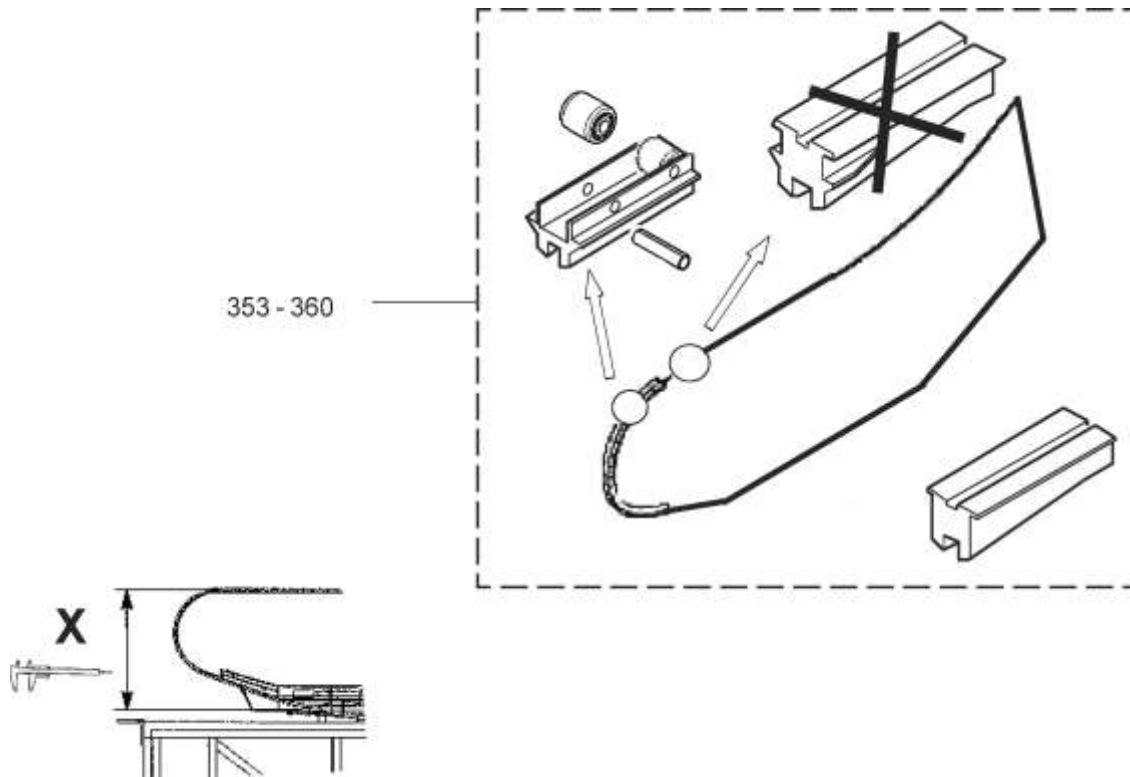

Escalator Balustrade Glass Panel

57-GAA26228D

GAA26228D					
REF NO.	PART OR M.L.	DESCRIPTION	X	GLASS PANEL	TYPE
353	~~GAA/GBA2215AW398~~ GCA2215AW398	Glass Panel Clear	930 mm	(GAA434EB33-40) 	
354	~~GAA/GBA2215AW399~~ GCA2215AW399	Glass Panel Smoked			
355	~~GAA/GBA2215AW400~~ GCA2215AW400	Glass Panel Green			
356	~~GAA/GBA2215AW401~~ GCA2215AW401	Glass Panel Bronze			
357	~~GAA/GBA2215AW402~~ GCA2215AW402	Glass Panel Clear	1000 mm		
358	~~GAA/GBA2215AW403~~ GCA2215AW403	Glass Panel Smoked			
359	~~GAA/GBA2215AW404~~ GCA2215AW404	Glass Panel Green			
360	~~GAA/GBA2215AW405~~ GCA2215AW405	Glass Panel Bronze