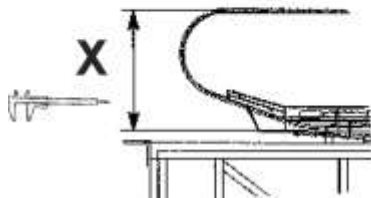

Escalator Balustrade Glass Panel

57-GAA26228D

GAA26228D					
REF NO.	PART OR M.L.	DESCRIPTION	X	GLASS PANEL	TYPE
17	GAA2215AW57	Glass Panel Clear	930 mm	(GAA434CW1-8) 	
18	GAA2215AW58	Glass Panel Smoked			
19	GAA2215AW59	Glass Panel Green			
20	GAA2215AW60	Glass Panel Bronze			
21	GAA2215AW61	Glass Panel Clear	1000 mm		
22	GAA2215AW62	Glass Panel Smoked			
23	GAA2215AW63	Glass Panel Green			
24	GAA2215AW64	Glass Panel Bronze