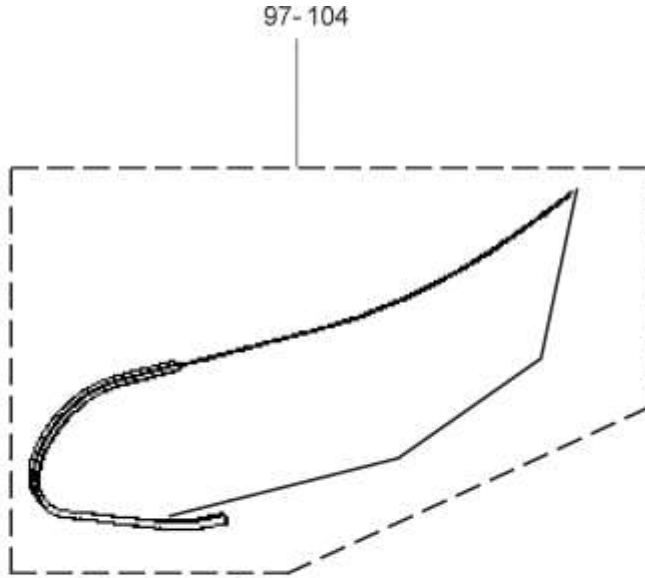

GAA26228D					
REF NO.	PART OR M.L.	DESCRIPTION	X	GLASS PANEL	TYPE
97	GAA2215AW129	Glass Panel Clear	930 mm	(GAA434DP9-16) 	35° EN 115
98	GAA2215AW130	Glass Panel Smoked			
99	GAA2215AW131	Glass Panel Green			
100	GAA2215AW132	Glass Panel Bronze			
101	GAA2215AW133	Glass Panel Clear	1000 mm		
102	GAA2215AW134	Glass Panel Smoked			
103	GAA2215AW135	Glass Panel Green			
104	GAA2215AW136	Glass Panel Bronze