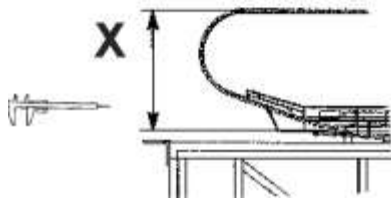

GAA26228D					
REF NO.	PART OR M.L.	DESCRIPTION	X	GLASS PANEL	TYPE
49	GAA2215AW85	Glass Panel Clear	930 mm	(GAA434CV33-40) 	35° EN 115
50	GAA2215AW86	Glass Panel Smoked			
51	GAA2215AW87	Glass Panel Green			
52	GAA2215AW88	Glass Panel Bronze			
53	GAA2215AW89	Glass Panel Clear	1000 mm		
54	GAA2215AW90	Glass Panel Smoked			
55	GAA2215AW91	Glass Panel Green			
56	GAA2215AW92	Glass Panel Bronze