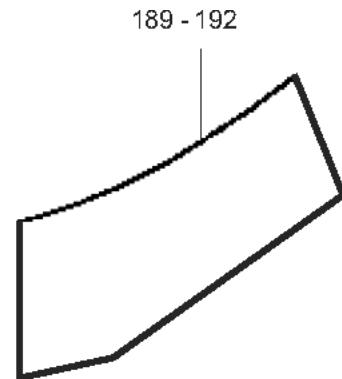

Escalator Balustrade Glass Panel

57-GAA26228D

GAA26228D					
REF NO.	PART OR M.L.	DESCRIPTION	X	GLASS PANEL	TYPE
185	GAA2215AW209	Glass Panel Clear	930 mm	(GAA434DS1-4)	30° SAA
186	GAA2215AW210	Glass Panel Smoked			
187	GAA2215AW211	Glass Panel Green		and	
188	GAA2215AW212	Glass Panel Bronze			
189	GAA434DT1	Glass Panel Clear			
190	GAA434DT2	Glass Panel Smoked			
191	GAA434DT3	Glass Panel Green			
192	GAA434DT4	Glass Panel Bronze			

Only for replacement. Starting 01.1998 Code EN115 applicable also for SAA.