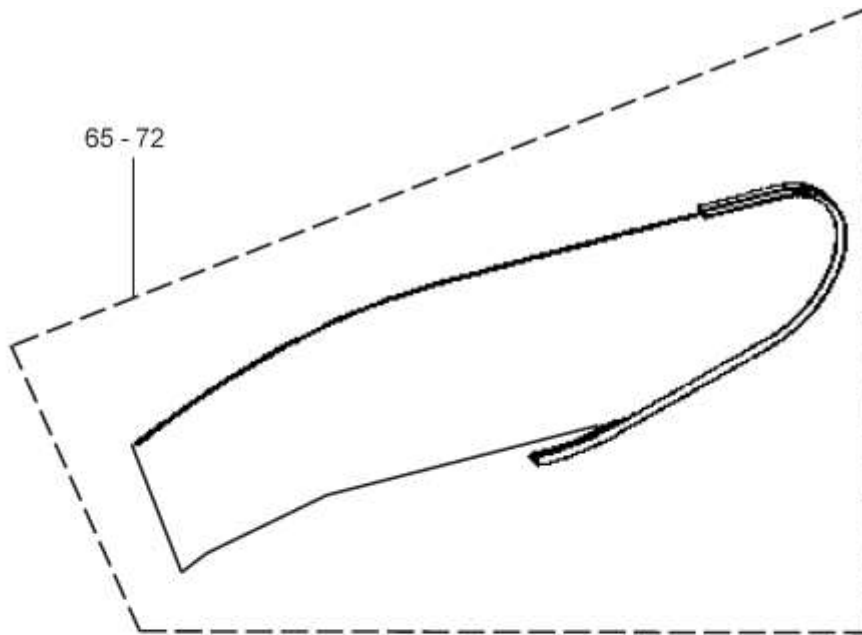

Escalator Balustrade Glass Panel

57-GAA26228D

GAA26228D

REF NO.	PART OR M.L.	DESCRIPTION	X	GLASS PANEL	TYPE
65	GAA2215AW101	Glass Panel Clear	930 mm	(GAA434CW21-28) 	30° EN 115
66	GAA2215AW102	Glass Panel Smoked			
67	GAA2215AW103	Glass Panel Green			
68	GAA2215AW104	Glass Panel Bronze			
69	GAA2215AW105	Glass Panel Clear	1000 mm		
70	GAA2215AW106	Glass Panel Smoked			
71	GAA2215AW107	Glass Panel Green			
72	GAA2215AW108	Glass Panel Bronze