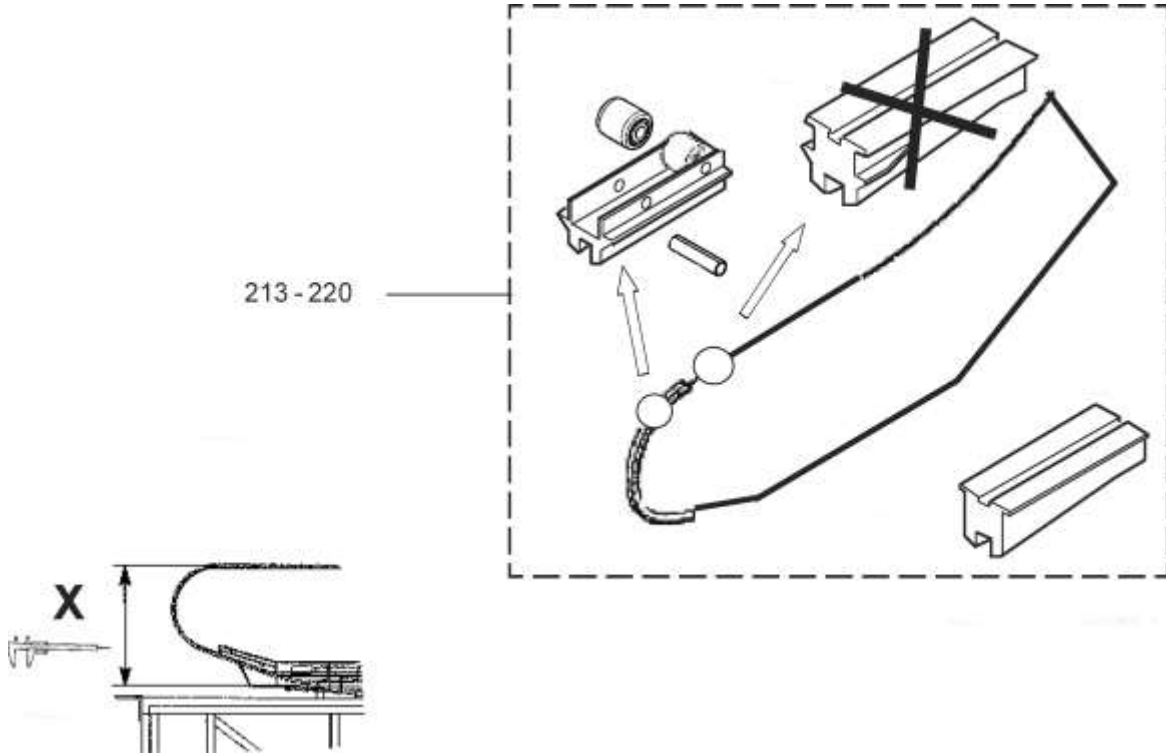

GAA26228D					
REF NO.	PART OR M.L.	DESCRIPTION	X	GLASS PANEL	TYPE
213	~~GAA/GBA2215AW250~~ GCA2215AW250	Glass Panel Clear	930 mm	(GAA434DY1-8)	
214	~~GAA/GBA2215AW254~~ GCA2215AW251	Glass Panel Smoked			
215	~~GAA/GBA2215AW252~~ GCA2215AW252	Glass Panel Green			
216	~~GAA/GBA2215AW253~~ GCA2215AW253	Glass Panel Bronze			
217	~~GAA/GBA2215AW254~~ GCA2215AW254	Glass Panel Clear	1000 mm		
218	~~GAA/GBA2215AW255~~ GCA2215AW255	Glass Panel Smoked			
219	~~GAA/GBA2215AW256~~ GCA2215AW256	Glass Panel Green			
220	~~GAA/GBA2215AW257~~ GCA2215AW257	Glass Panel Bronze