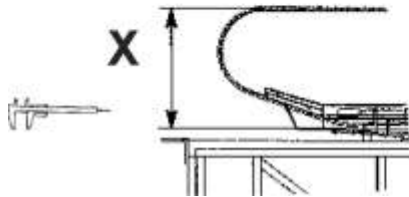

GAA26228D

REF NO.	PART OR M.L.	DESCRIPTION	X	GLASS PANEL	TYPE
153	GAA2215AW173	Glass Panel Clear	930 mm	(GAA434DP33-40) 	35° EN 115
154	GAA2215AW174	Glass Panel Smoked			
155	GAA2215AW175	Glass Panel Green			
156	GAA2215AW176	Glass Panel Bronze			
157	GAA2215AW177	Glass Panel Clear	1000 mm		
158	GAA2215AW178	Glass Panel Smoked			
159	GAA2215AW179	Glass Panel Green			
160	GAA2215AW180	Glass Panel Bronze