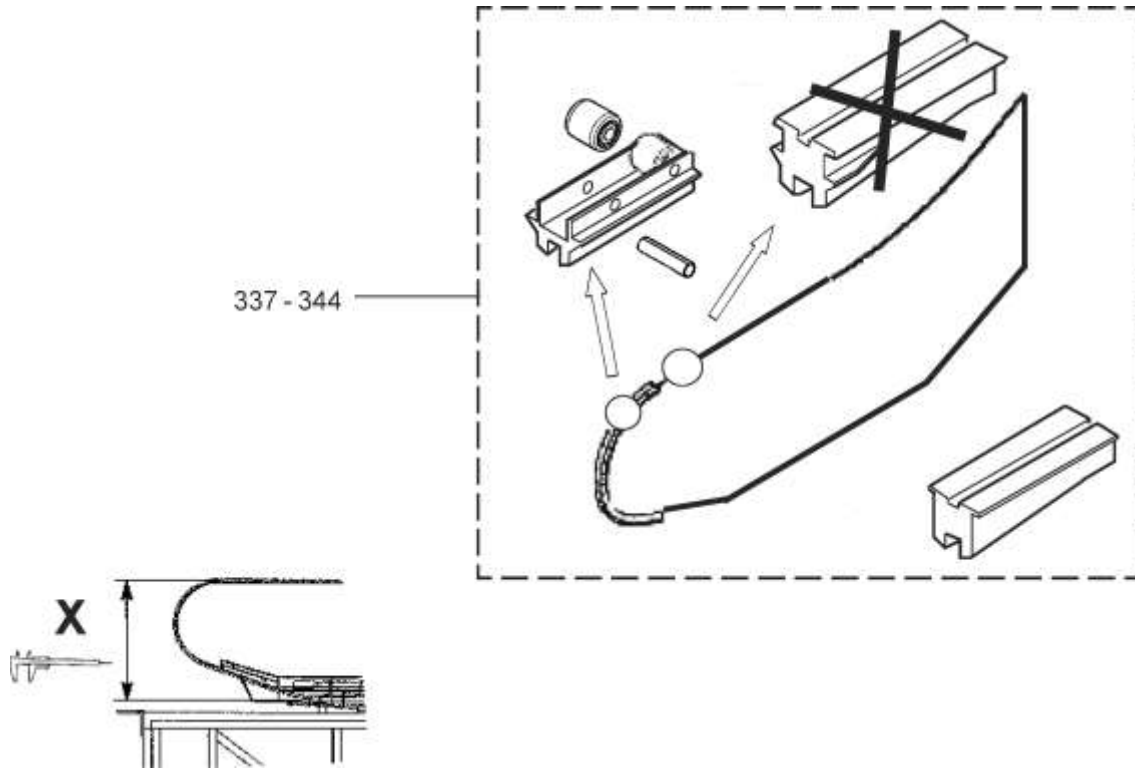

57-GAA26228D

Escalator Balustrade Glass Panel

GAA26228D					
REF NO.	PART OR M.L.	DESCRIPTION	X	GLASS PANEL	TYPE
337	~~GAA/GBA2215AW366~~ GCA2215AW366	Glass Panel Clear	1000 mm	(GAA434EB21-24) 	30° ASME A17.1
338	~~GAA/GBA2215AW367~~ GCA2215AW367	Glass Panel Smoked			
339	~~GAA/GBA2215AW368~~ GCA2215AW368	Glass Panel Green			
340	~~GAA/GBA2215AW369~~ GCA2215AW369	Glass Panel Bronze			
341	~~GAA/GBA2215AW406~~ GCA2215AW406	Glass Panel Clear		(GAA434EB41-44) 	
342	~~GAA/GBA2215AW407~~ GCA2215AW407	Glass Panel Smoked			
343	~~GAA/GBA2215AW408~~ GCA2215AW408	Glass Panel Green			
344	~~GAA/GBA2215AW409~~ GCA2215AW409	Glass Panel Bronze