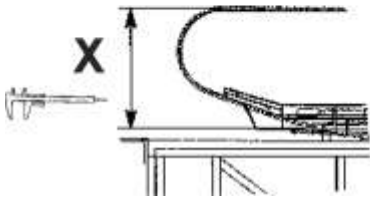

If you have any suggestions about this document, please contact the subject matter expert listed on this page.

Escalator Balustrade Glass Panel

57-GAA26228D

GAA26228D

REF NO.	PART OR M.L.	DESCRIPTION	X	GLASS PANEL	TYPE
1	GAA2215AW33	Glass Panel Clear	930 mm	(GAA434CV1-8) 	30° EN 115 
2	GAA2215AW34	Glass Panel Smoked			
3	GAA2215AW35	Glass Panel Green			
4	GAA2215AW36	Glass Panel Bronze			
5	GAA2215AW37	Glass Panel Clear	1000 mm		
6	GAA2215AW38	Glass Panel Smoked			
7	GAA2215AW39	Glass Panel Green			
8	GAA2215AW40	Glass Panel Bronze			