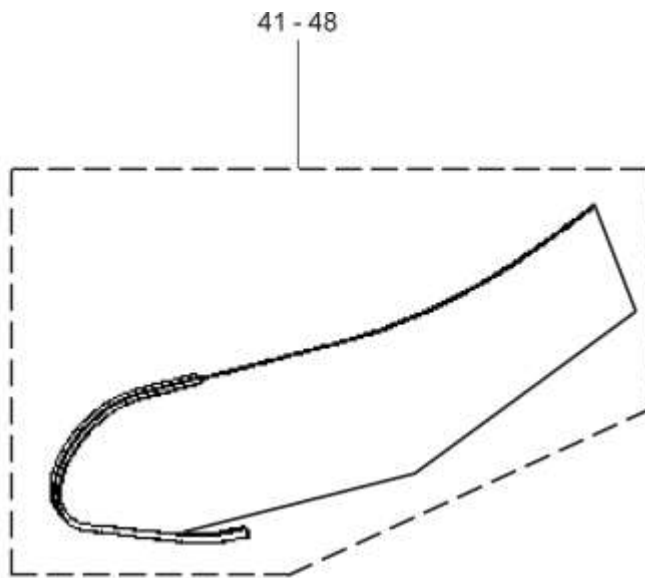

Escalator Balustrade Glass Panel

57-GAA26228D

GAA26228D					
REF NO.	PART OR M.L.	DESCRIPTION	X	GLASS PANEL	TYPE
41	GAA2215AW77	Glass Panel Clear	930 mm	(GAA434CV25-32) 	
42	GAA2215AW78	Glass Panel Smoked			
43	GAA2215AW79	Glass Panel Green			
44	GAA2215AW80	Glass Panel Bronze			
45	GAA2215AW81	Glass Panel Clear	1000 mm		
46	GAA2215AW82	Glass Panel Smoked			
47	GAA2215AW83	Glass Panel Green			
48	GAA2215AW84	Glass Panel Bronze