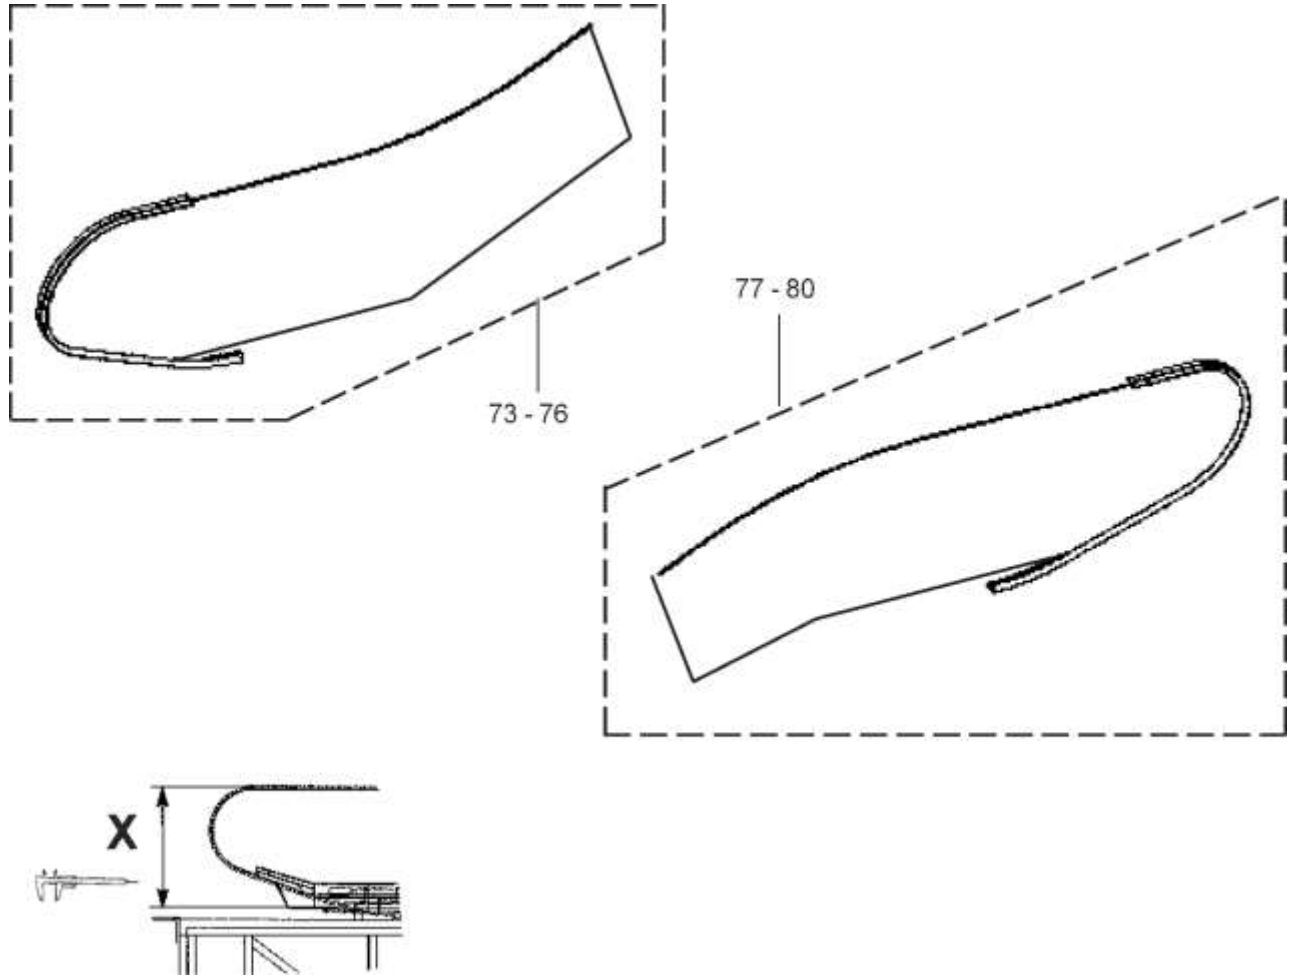

GAA26228D					
REF NO.	PART OR M.L.	DESCRIPTION	X	GLASS PANEL	TYPE
73	GAA2215AW97	Glass Panel Clear	1000 mm	(GAA434CV45-48) 	30° ASME A17.1
74	GAA2215AW98	Glass Panel Smoked			
75	GAA2215AW99	Glass Panel Green			
76	GAA2215AW100	Glass Panel Bronze			
77	GAA2215AW117	Glass Panel Clear		(GAA434CW37-40) 	
78	GAA2215AW118	Glass Panel Smoked			
79	GAA2215AW119	Glass Panel Green			
80	GAA2215AW120	Glass Panel Bronze