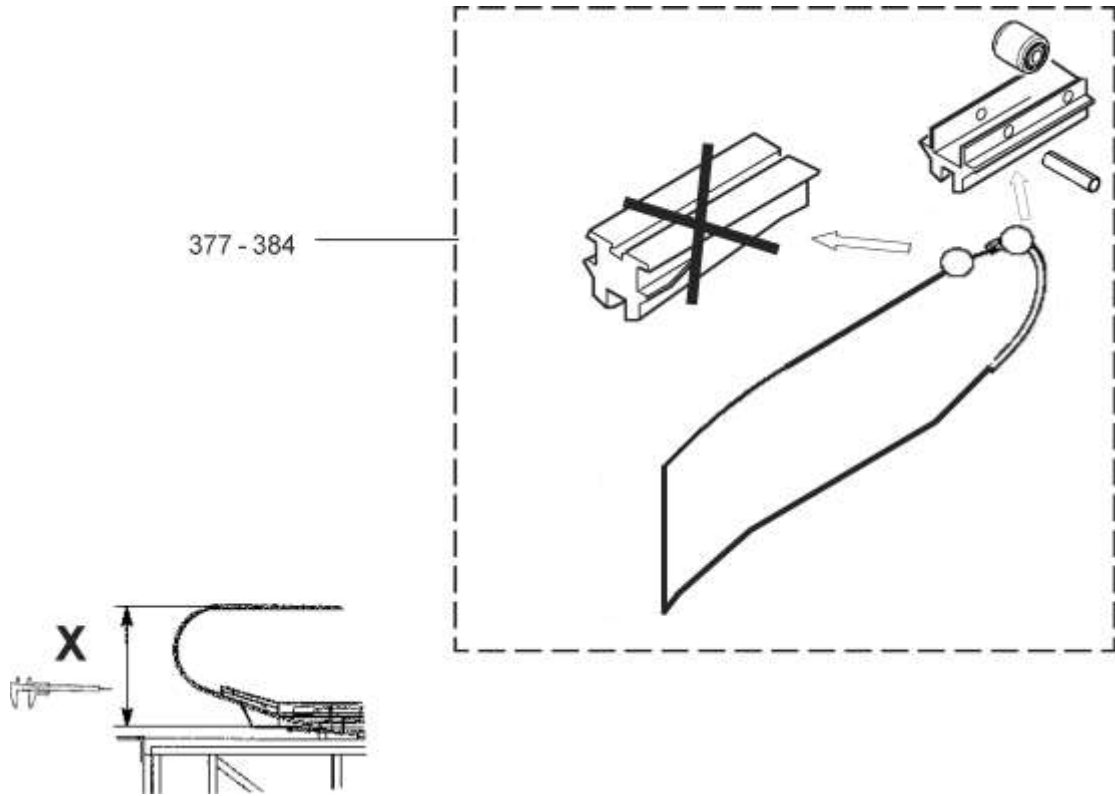

Escalator Balustrade Glass Panel

57-GAA26228D

GAA26228D					
REF NO.	PART OR M.L.	DESCRIPTION	X	GLASS PANEL	TYPE
377	~~GAA/GBA2215AW386~~ GCA2215AW386	Glass Panel Clear	1000 mm	(GAA434ED17-20) 	30° ASME A17.1
378	~~GAA/GBA2215AW387~~ GCA2215AW387	Glass Panel Smoked			
379	~~GAA/GBA2215AW388~~ GCA2215AW388	Glass Panel Green			
380	~~GAA/GBA2215AW389~~ GCA2215AW389	Glass Panel Bronze			
381	~~GAA/GBA2215AW426~~ GCA2215AW426	Glass Panel Bronze		(GAA434ED37-40) 	
382	~~GAA/GBA2215AW427~~ GCA2215AW427	Glass Panel Clear			
383	~~GAA/GBA2215AW428~~ GCA2215AW428	Glass Panel Green			
384	~~GAA/GBA2215AW429~~ GCA2215AW429	Glass Panel Bronze