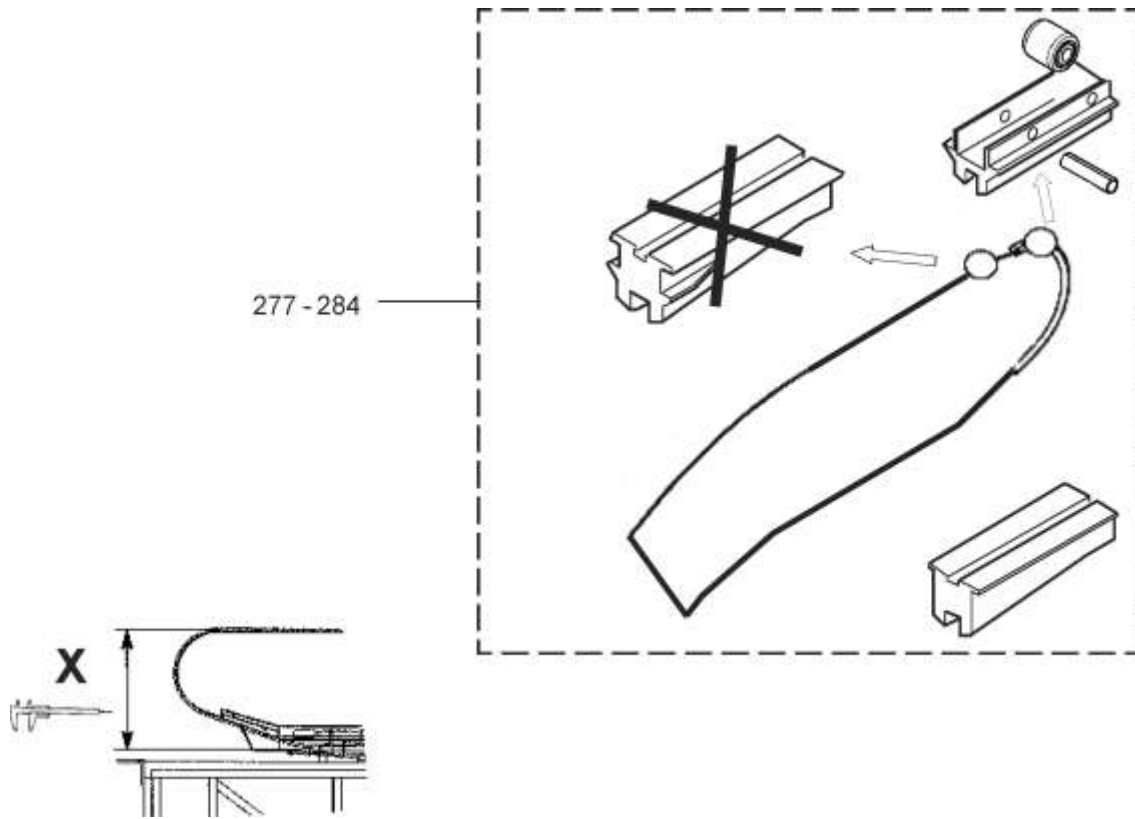

Escalator Balustrade Glass Panel

57-GAA26228D

GAA26228D					
REF NO.	PART OR M.L.	DESCRIPTION	X	GLASS PANEL	TYPE
277	~~GAA/GBA2215AW318~~ GCA2215AW318	Glass Panel Clear	930 mm	(GAA434DZ21-28) 	
278	~~GAA/GBA2215AW319~~ GCA2215AW319	Glass Panel Smoked			
279	~~GAA/GBA2215AW320~~ GCA2215AW320	Glass Panel Green			
280	~~GAA/GBA2215AW321~~ GCA2215AW321	Glass Panel Bronze			
281	~~GAA/GBA2215AW322~~ GCA2215AW322	Glass Panel Clear	1000 mm		
282	~~GAA/GBA2215AW323~~ GCA2215AW323	Glass Panel Smoked			
283	~~GAA/GBA2215AW324~~ GCA2215AW324	Glass Panel Green			
284	~~GAA/GBA2215AW325~~ GCA2215AW325	Glass Panel Bronze