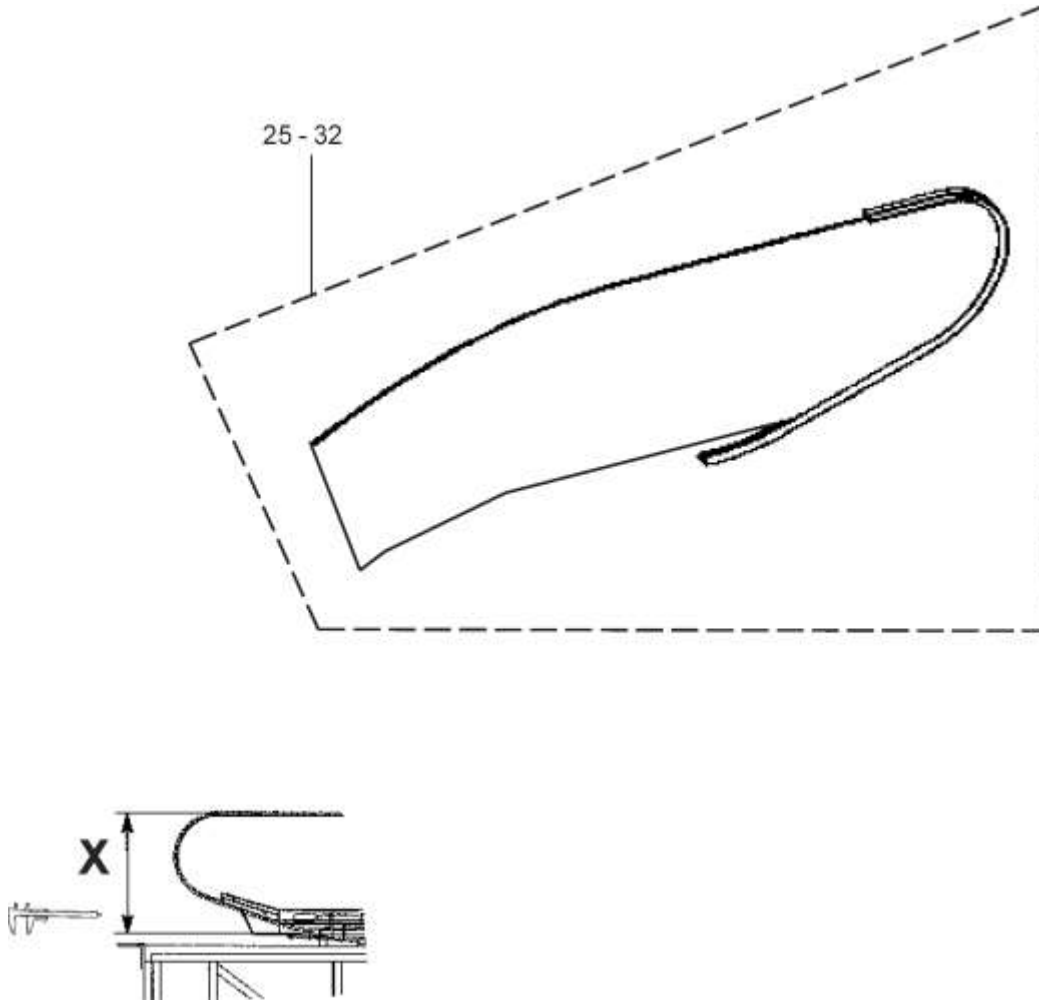

GAA26228D					
REF NO.	PART OR M.L.	DESCRIPTION	X	GLASS PANEL	TYPE
25	GAA2215AW65	Glass Panel Clear	930 mm	(GAA434CW9-16) 	
26	GAA2215AW66	Glass Panel Smoked			
27	GAA2215AW67	Glass Panel Green			
28	GAA2215AW68	Glass Panel Bronze			
29	GAA2215AW69	Glass Panel Clear	1000 mm		
30	GAA2215AW70	Glass Panel Smoked			
31	GAA2215AW71	Glass Panel Green			
32	GAA2215AW72	Glass Panel Bronze