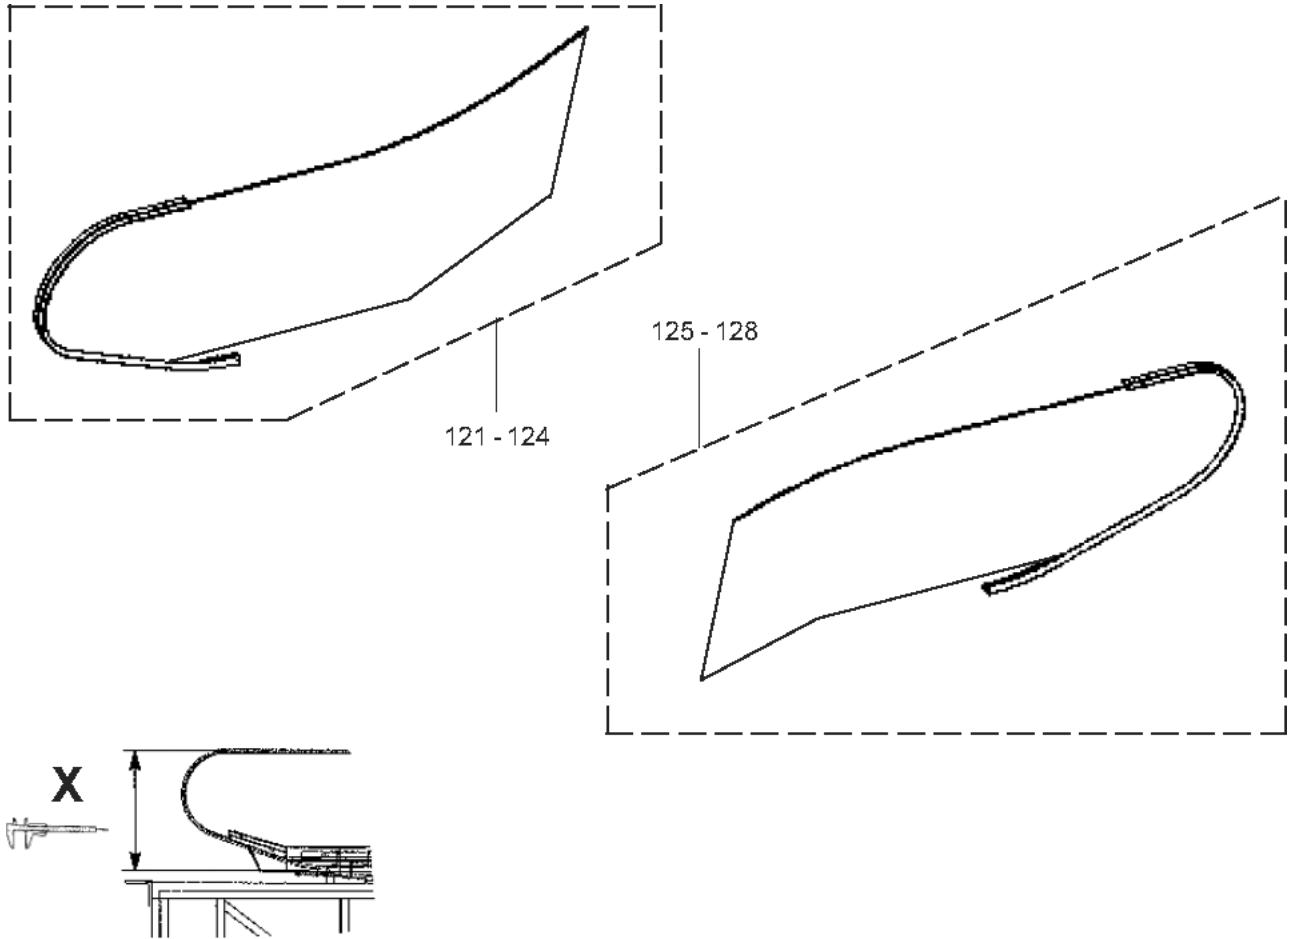

GAA26228D					
REF NO.	PART OR M.L.	DESCRIPTION	X	GLASS PANEL	TYPE
121	GAA2215AW141	Glass Panel Clear	1000 mm	(GAA434DP21-24) 	30° ASME A17.1
122	GAA2215AW142	Glass Panel Smoked			
123	GAA2215AW143	Glass Panel Green			
124	GAA2215AW144	Glass Panel Bronze			
125	GAA2215AW161	Glass Panel Clear		(GAA434DR17-20) 	
126	GAA2215AW162	Glass Panel Smoked			
127	GAA2215AW163	Glass Panel Green			
128	GAA2215AW164	Glass Panel Bronze