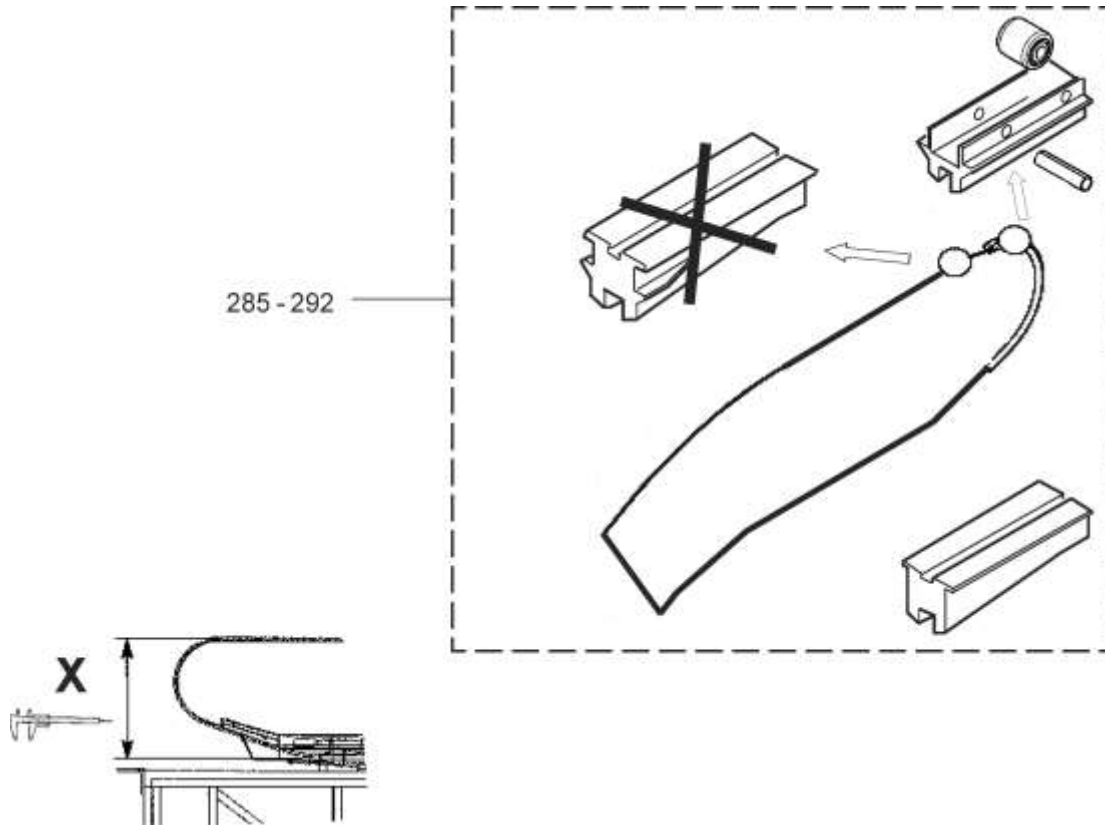

57-GAA26228D

Escalator Balustrade Glass Panel

GAA26228D					
REF NO.	PART OR M.L.	DESCRIPTION	X	GLASS PANEL	TYPE
285	~~GAA/GBA2215AW326~~ GCA2215AW326	Glass Panel Clear	930 mm	(GAA434DZ29-36) 	
286	~~GAA/GBA2215AW327~~ GCA2215AW327	Glass Panel Smoked			
287	~~GAA/GBA2215AW328~~ GCA2215AW328	Glass Panel Green			
2888	~~GAA/GBA2215AW329~~ GCA2215AW329	Glass Panel Bronze			
289	~~GAA/GBA2215AW330~~ GCA2215AW330	Glass Panel Clear	1000 mm		
290	~~GAA/GBA2215AW331~~ GCA2215AW331	Glass Panel Smoked			
291	~~GAA/GBA2215AW332~~ GCA2215AW332	Glass Panel Green			
292	~~GAA/GBA2215AW333~~ GCA2215AW333	Glass Panel Bronze