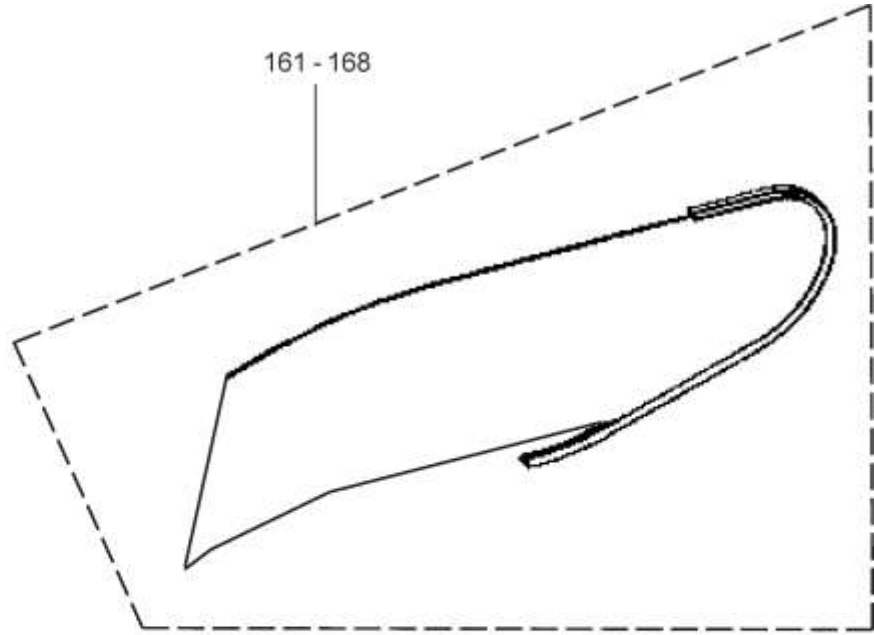

Escalator Balustrade Glass Panel

57-GAA26228D

GAA26228D

REF NO.	PART OR M.L.	DESCRIPTION	X	GLASS PANEL	TYPE
161	GAA2215AW201	Glass Panel Clear	930 mm	(GAA434DR21-28)	
162	GAA2215AW202	Glass Panel Smoked			
163	GAA2215AW203	Glass Panel Green			
164	GAA2215AW204	Glass Panel Bronze			
165	GAA2215AW205	Glass Panel Clear	1000 mm		
166	GAA2215AW206	Glass Panel Smoked			
167	GAA2215AW207	Glass Panel Green			
168	GAA2215AW208	Glass Panel Bronze