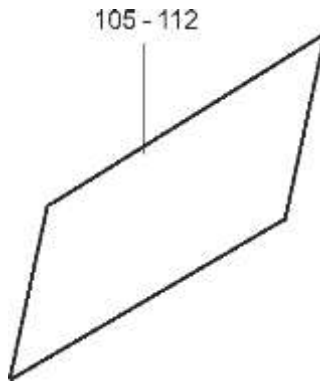

GAA26228D				
REF NO.	PART OR M.L.	DESCRIPTION	TYPE	ORDER W/
105	GAA434DD-V1	Glass Panel Clear	35° EN 115	... mm
106	GAA434DD-V2	Glass Panel Smoked		
107	GAA434DD-V3	Glass Panel Green		
108	GAA434DD-V4	Glass Panel Bronze		
109	GAA434DD-V5	Glass Panel Clear	30° EN 115	
110	GAA434DD-V6	Glass Panel Smoked		
111	GAA434DD-V7	Glass Panel Green		
112	GAA434DD-V8	Glass Panel Bronze