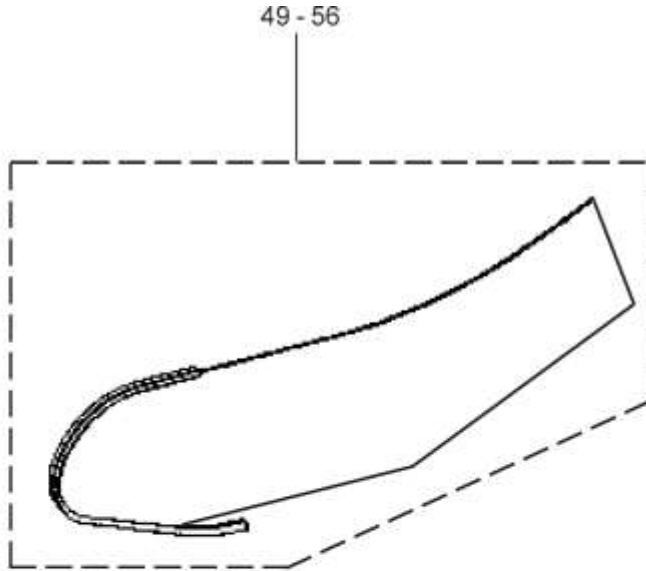

GAA26228D					
REF NO.	PART OR M.L.	DESCRIPTION	X	GLASS PANEL	TYPE
49	GAA2215AW85	Glass Panel Clear	930 mm	(GAA434CV33-40) 	35° EN 115
50	GAA2215AW86	Glass Panel Smoked			
51	GAA2215AW87	Glass Panel Green			
52	GAA2215AW88	Glass Panel Bronze			
53	GAA2215AW89	Glass Panel Clear	1000 mm		
54	GAA2215AW90	Glass Panel Smoked			
55	GAA2215AW91	Glass Panel Green			
56	GAA2215AW92	Glass Panel Bronze