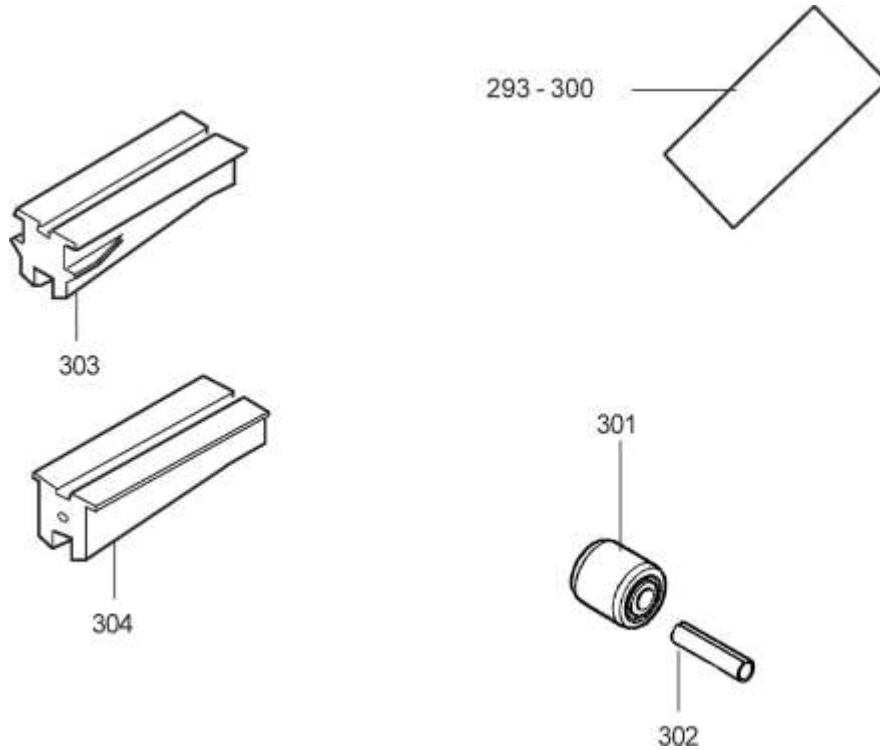

GAA26228D				
REF NO.	PART OR M.L.	DESCRIPTION	TYPE	ORDER W/
293	GAA434CT-V1	Glass Panel clear	30°/35° EN 115	
294	GAA434CT-V2	Glass Panel smoked		
295	GAA434CT-V3	Glass Panel green		
296	GAA434CT-V4	Glass Panel bronze		
297	GAA434CT-V5	Glass Panel clear	30° ASME A17.1	
298	GAA434CT-V6	Glass Panel smoked		
299	GAA434CT-V7	Glass Panel green		
300	GAA434CT-V8	Glass Panel bronze		
301	GO456AY1	Roller		
302	GO465BA1	Pin		
303	GBA402BPB1	as single spare part for the GBA...version		
304	GCA402BPB1	as single spare part for the GCA...version