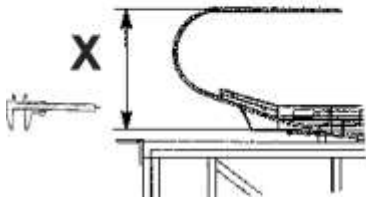

GAA26228D

REF NO.	PART OR M.L.	DESCRIPTION	X	GLASS PANEL	TYPE
169	GAA2215AW181	Glass Panel Clear	930 mm	(GAA434DR29-36) 	
170	GAA2215AW182	Glass Panel Smoked			
171	GAA2215AW183	Glass Panel Green			
172	GAA2215AW184	Glass Panel Bronze			
173	GAA2215AW185	Glass Panel Clear	1000 mm		
174	GAA2215AW186	Glass Panel Smoked			
175	GAA2215AW187	Glass Panel Green			
176	GAA2215AW188	Glass Panel Bronze