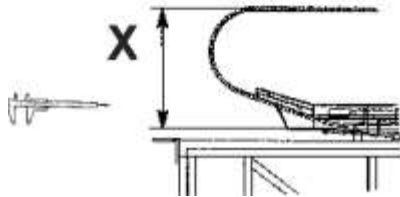

GAA26228D					
REF NO.	PART OR M.L.	DESCRIPTION	X	GLASS PANEL	TYPE
97	GAA2215AW129	Glass Panel Clear	930 mm	(GAA434DP9-16) 	35° EN 115
98	GAA2215AW130	Glass Panel Smoked			
99	GAA2215AW131	Glass Panel Green			
100	GAA2215AW132	Glass Panel Bronze			
101	GAA2215AW133	Glass Panel Clear	1000 mm		
102	GAA2215AW134	Glass Panel Smoked			
103	GAA2215AW135	Glass Panel Green			
104	GAA2215AW136	Glass Panel Bronze