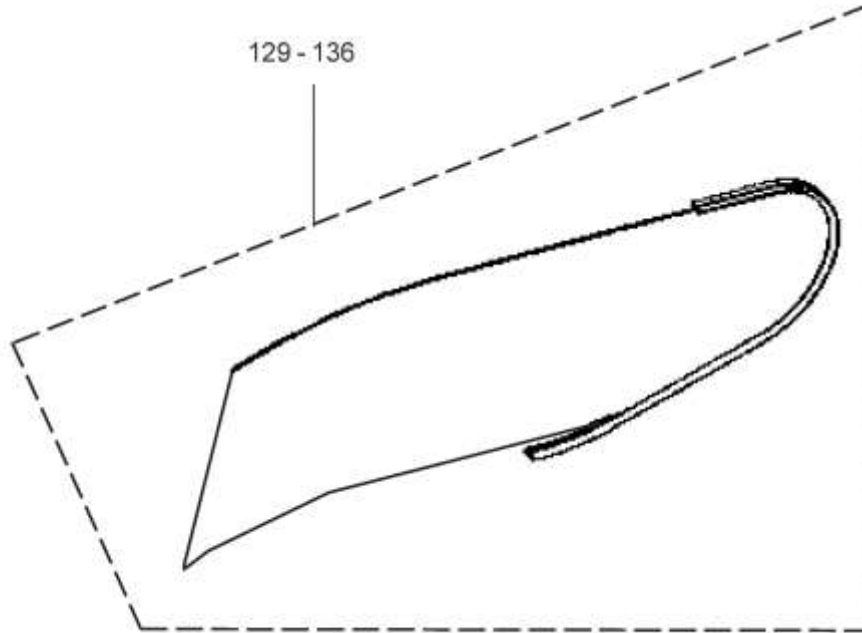

GAA26228D

REF NO.	PART OR M.L.	DESCRIPTION	X	GLASS PANEL	TYPE
129	GAA2215AW145	Glass Panel Clear	930 mm	(GAA434DR1-8)	30° EN 115
130	GAA2215AW146	Glass Panel Smoked			
131	GAA2215AW147	Glass Panel Green			
132	GAA2215AW148	Glass Panel Bronze			
133	GAA2215AW149	Glass Panel Clear	1000 mm		
134	GAA2215AW150	Glass Panel Smoked			
135	GAA2215AW151	Glass Panel Green			
136	GAA2215AW152	Glass Panel Bronze