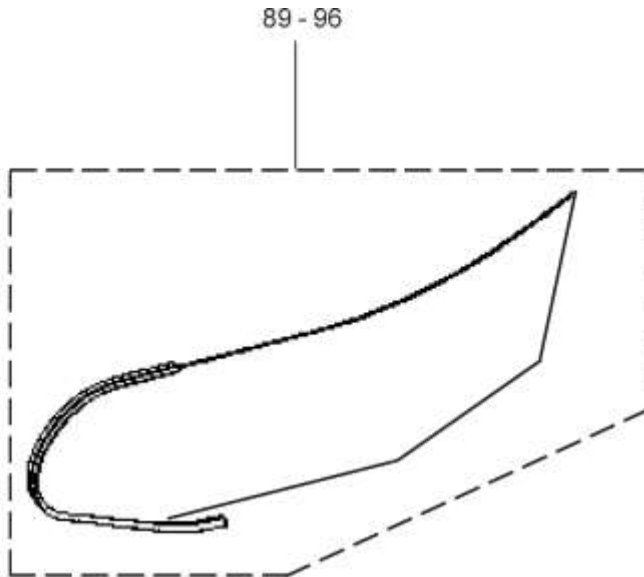

Escalator Balustrade Glass Panel

57-GAA26228D

GAA26228D					
REF NO.	PART OR M.L.	DESCRIPTION	X	GLASS PANEL	TYPE
89	GAA2215AW121	Glass Panel Clear	930 mm	(GAA434DP1-8) 	30° EN 115
90	GAA2215AW122	Glass Panel Smoked			
91	GAA2215AW123	Glass Panel Green			
92	GAA2215AW124	Glass Panel Bronze			
93	GAA2215AW125	Glass Panel Clear	1000 mm		
94	GAA2215AW126	Glass Panel Smoked			
95	GAA2215AW127	Glass Panel Green			
96	GAA2215AW128	Glass Panel Bronze