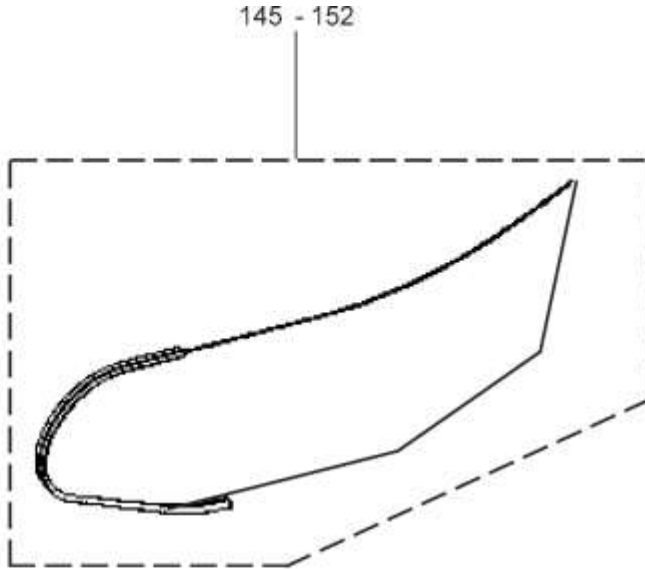

GAA26228D

REF NO.	PART OR M.L.	DESCRIPTION	X	GLASS PANEL	TYPE
145	GAA2215AW165	Glass Panel Clear	930 mm	(GAA434DP25-32) 	
146	GAA2215AW166	Glass Panel Smoked			
147	GAA2215AW167	Glass Panel Green			
148	GAA2215AW168	Glass Panel Bronze			
149	GAA2215AW169	Glass Panel Clear	1000 mm		
150	GAA2215AW170	Glass Panel Smoked			
151	GAA2215AW171	Glass Panel Green			
152	GAA2215AW172	Glass Panel Bronze