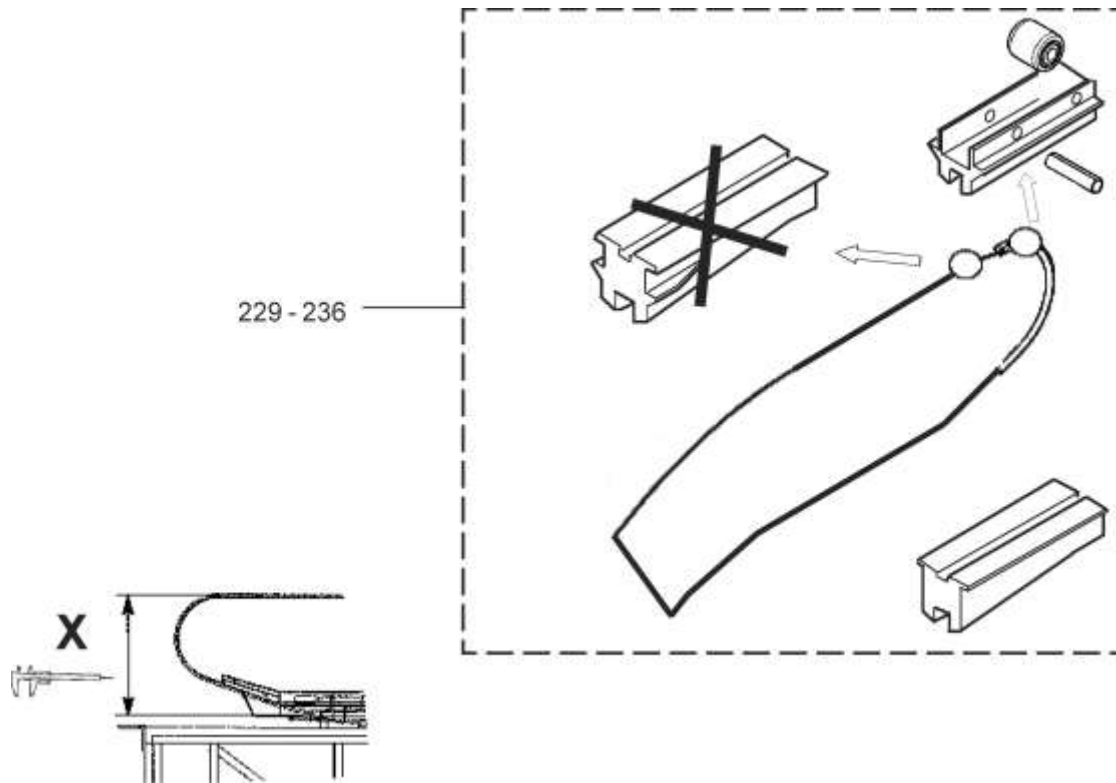

Escalator Balustrade Glass Panel

57-GAA26228D

GAA26228D					
REF NO.	PART OR M.L.	DESCRIPTION	X	GLASS PANEL	TYPE
229	~~GAA/GBA2215AW274~~ GCA2215AW274	Glass Panel Clear	930 mm	(GAA434DZ1-8)	30° EN115
230	~~GAA/GBA2215AW275~~ GCA2215AW275	Glass Panel Smoked			
231	~~GAA/GBA2215AW276~~ GCA2215AW276	Glass Panel Green			
232	~~GAA/GBA2215AW277~~ GCA2215AW277	Glass Panel Bronze			
233	~~GAA/GBA2215AW278~~ GCA2215AW278	Glass Panel Clear	1000 mm		
234	~~GAA/GBA2215AW279~~ GCA2215AW279	Glass Panel Smoked			
235	~~GAA/GBA2215AW280~~ GCA2215AW280	Glass Panel Green			
236	~~GAA/GBA2215AW281~~ GCA2215AW281	Glass Panel Bronze