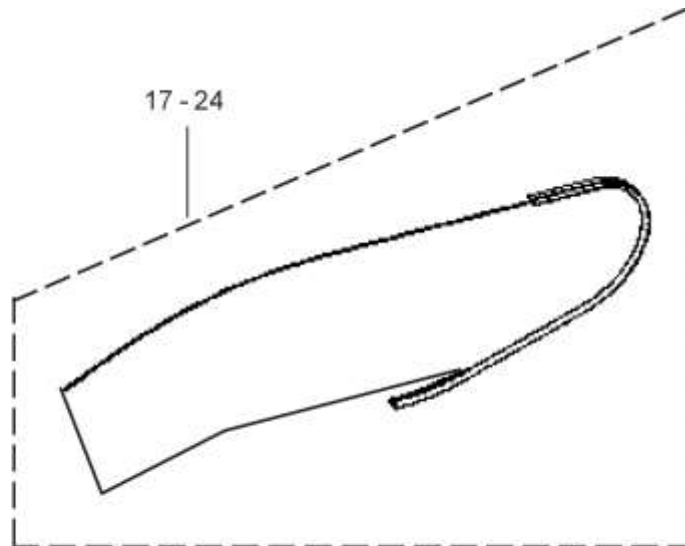

Escalator Balustrade Glass Panel

57-GAA26228D

GAA26228D					
REF NO.	PART OR M.L.	DESCRIPTION	X	GLASS PANEL	TYPE
17	GAA2215AW57	Glass Panel Clear	930 mm	(GAA434CW1-8) 	
18	GAA2215AW58	Glass Panel Smoked			
19	GAA2215AW59	Glass Panel Green			
20	GAA2215AW60	Glass Panel Bronze			
21	GAA2215AW61	Glass Panel Clear	1000 mm		
22	GAA2215AW62	Glass Panel Smoked			
23	GAA2215AW63	Glass Panel Green			
24	GAA2215AW64	Glass Panel Bronze