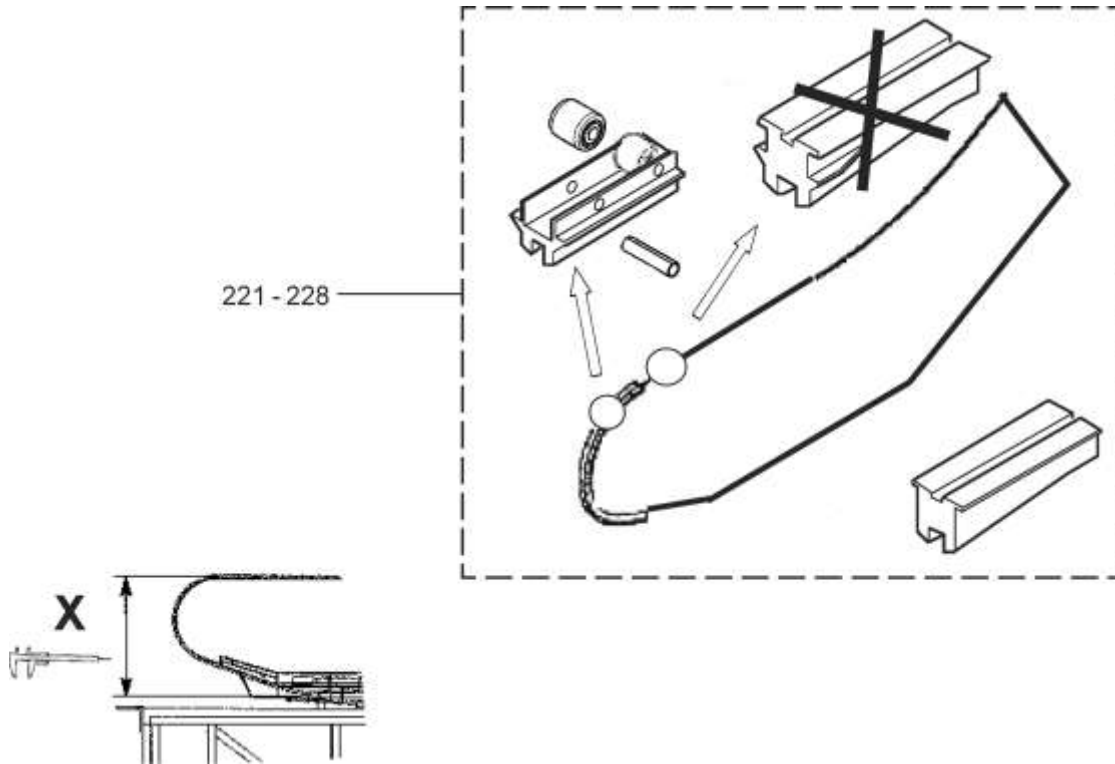

57-GAA26228D

Escalator Balustrade Glass Panel

GAA26228D					
REF NO.	PART OR M.L.	DESCRIPTION	X	GLASS PANEL	TYPE
221	~~GAA/GBA2215AW258~~ GCA2215AW258	Glass Panel Clear	930 mm	(GAA434DY9-16)	35° EN115
222	~~GAA/GBA2215AW259~~ GCA2215AW259	Glass Panel Smoked			
223	~~GAA/GBA2215AW260~~ GCA2215AW260	Glass Panel Green			
224	~~GAA/GBA2215AW264~~ GCA2215AW261	Glass Panel Bronze			
225	~~GAA/GBA2215AW262~~ GCA2215AW262	Glass Panel Clear	1000 mm		
226	~~GAA/GBA2215AW263~~ GCA2215AW263	Glass Panel Smoked			
227	~~GAA/GBA2215AW264~~ GCA2215AW264	Glass Panel Green			
228	~~GAA/GBA2215AW265~~ GCA2215AW265	Glass Panel Bronze