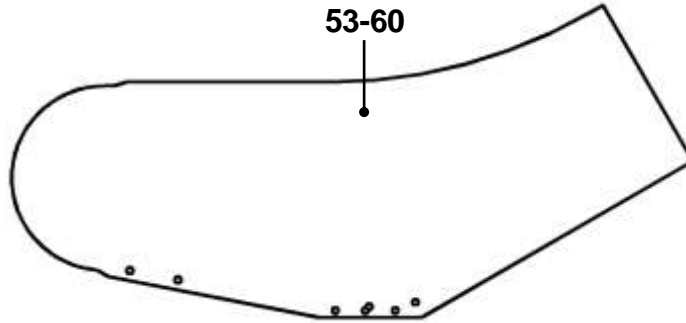

NextStep™ Escalator

Balustrade Glass Panel w/o
Illumination

Spare Parts Leaflet

57-GAA26228J

GAA26228J			
REF. No.	PART No.	DESCRIPTION	
53	GAA434FV17	Glass Panel	Clear
54	GAA434FV18	Glass Panel	Smoked
55	GAA434FV19	Glass Panel	Green
56	GAA434FV20	Glass Panel	Bronze
57	GAA434FV25	Glass Panel	Clear
58	GAA434FV26	Glass Panel	Smoked
59	GAA434FV27	Glass Panel	Green
60	GAA434FV28	Glass Panel	Bronze

Balustrade Height
1000mm
EN115
Balustrade Height
930mm