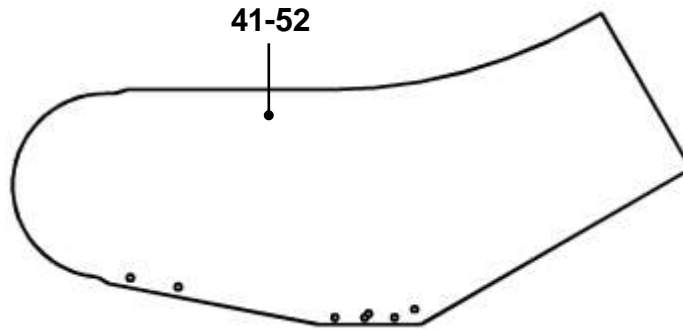

Balustrade Height
1000mm

Balustrade Height
930mm

NextStep™ Escalator

Balustrade Glass Panel w/o
Illumination

Spare Parts Leaflet

57-GAA26228J

GAA26228J				
REF. No.	PART No.	DESCRIPTION		
41	GAA434FV1	Glass Panel	Clear	
42	GAA434FV2	Glass Panel	Smoked	Balustrade Height
43	GAA434FV3	Glass Panel	Green	1000mm
44	GAA434FV4	Glass Panel	Bronze	
45	GAA434FV9	Glass Panel	Clear	EN115
46	GAA434FV10	Glass Panel	Smoked	Balustrade Height
47	GAA434FV11	Glass Panel	Green	930mm
48	GAA434FV12	Glass Panel	Bronze	
49	GAA434FV33	Glass Panel	Clear	
50	GAA434FV34	Glass Panel	Smoked	Balustrade Height
51	GAA434FV35	Glass Panel	Green	930mm
52	GAA434FV36	Glass Panel	Bronze	ASME A17.1