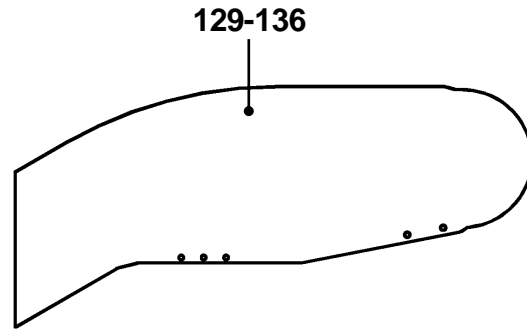

NextStep™ Escalator

Balustrade Glass Panel w/o Illumination

Spare Parts Leaflet

57-GAA26228J

GAA26228J				
REF. No.	PART No.	DESCRIPTION		
129	GBA434GD21	Glass Panel	Clear	
130	GBA434GD22	Glass Panel	Smoked	Balustrade Height 1000mm
131	GBA434GD23	Glass Panel	Green	
132	GBA434GD24	Glass Panel	Bronze	
133	GBA434GD29	Glass Panel	Clear	EN115 Balustrade Height 930mm
134	GBA434GD30	Glass Panel	Smoked	
135	GBA434GD31	Glass Panel	Green	
136	GBA434GD32	Glass Panel	Bronze