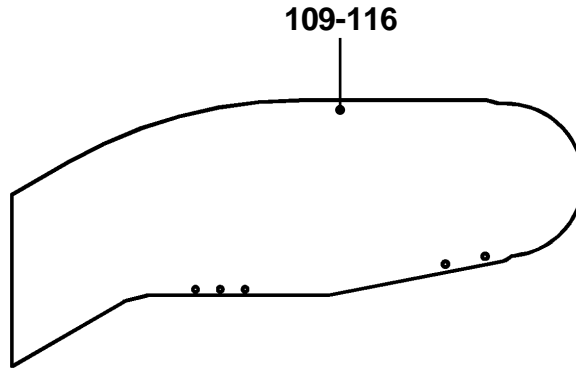

NextStep™ Escalator

Balustrade Glass Panel w/o
Illumination

Spare Parts Leaflet

57-GAA26228J

GAA26228J			
REF. No.	PART No.	DESCRIPTION	
109	GBA434GD17	Glass Panel	Clear
110	GBA434GD18	Glass Panel	Smoked
111	GBA434GD19	Glass Panel	Green
112	GBA434GD20	Glass Panel	Bronze
113	GBA434GD25	Glass Panel	Clear
114	GBA434GD26	Glass Panel	Smoked
115	GBA434GD27	Glass Panel	Green
116	GBA434GD28	Glass Panel	Bronze