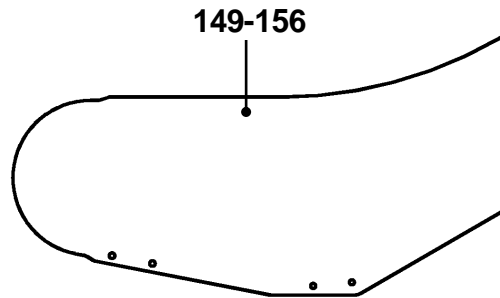

Spare Parts Leaflet

57-GAA26228J

W

2 Flat Steps

35°

GAA26228J

REF. No.	PART No.	DESCRIPTION
149	GAA434GC17	Glass Panel Clear
150	GAA434GC18	Glass Panel Smoked
151	GAA434GC19	Glass Panel Green
152	GAA434GC20	Glass Panel Bronze
153	GAA434GC25	Glass Panel Clear
154	GAA434GC26	Glass Panel Smoked
155	GAA434GC27	Glass Panel Green
156	GAA434GC28	Glass Panel Bronze