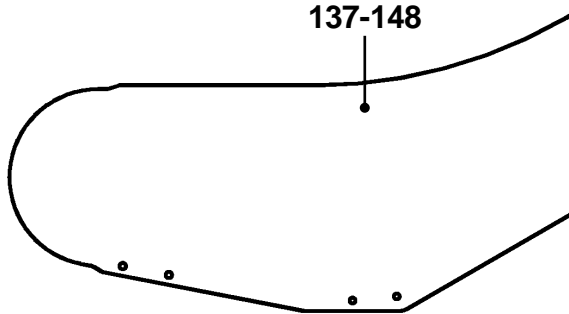

NextStep™ Escalator

Balustrade Glass Panel w/o
Illumination

Spare Parts Leaflet

57-GAA26228J

W

2 Flat Steps

30°

137-148