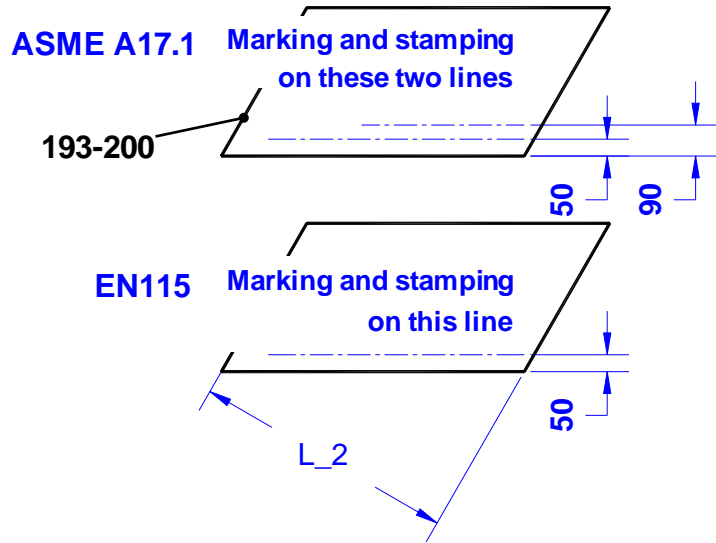

NextStep™ Escalator

Balustrade Glass Panel w/o Illumination

Spare Parts Leaflet

57-GAA26228J

Inclined Section ASME A17.1

GAA26228J

REF. No.	PART No.	DESCRIPTION				
193	GAA434GE9	Glass Panel	Clear	L₂=1834mm		
194	GAA434GE10	Glass Panel	Smoked	L₂=1834mm		
195	GAA434GE11	Glass Panel	Green	L₂=1834mm		
196	GAA434GE12	Glass Panel	Bronze	L₂=1834mm		
197	GAA434GE_V9	Glass Panel	Clear	Per Spec.	30°	Balustrade Height
198	GAA434GE_V10	Glass Panel	Smoked	Per Spec.		930mm
199	GAA434GE_V11	Glass Panel	Green	Per Spec.		
200	GAA434GE_V12	Glass Panel	Bronze	Per Spec.