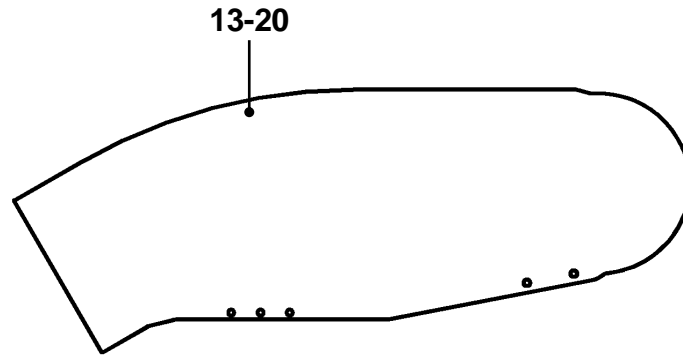

NextStep™ Escalator

Balustrade Glass Panel w/o
Illumination

Spare Parts Leaflet

57-GAA26228J

EN115 35°

GAA26228J

REF. No.	PART No.	DESCRIPTION		
13	GBA434FW17	Glass Panel	Clear	Balustrade Height 1000mm
14	GBA434FW18	Glass Panel	Smoked	
15	GBA434FW19	Glass Panel	Green	
16	GBA434FW20	Glass Panel	Bronze	
17	GBA434FW25	Glass Panel	Clear	Balustrade Height 930mm
18	GBA434FW26	Glass Panel	Smoked	
19	GBA434FW27	Glass Panel	Green	
20	GBA434FW28	Glass Panel	Bronze