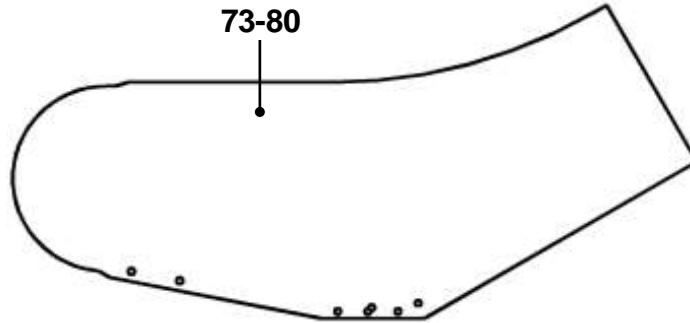

Balustrade Height
1000mm

EN115

Balustrade Height
930mm

ASME A17.1

NextStep™ Escalator

Balustrade Glass Panel w/o
Illumination

Spare Parts Leaflet

57-GAA26228J