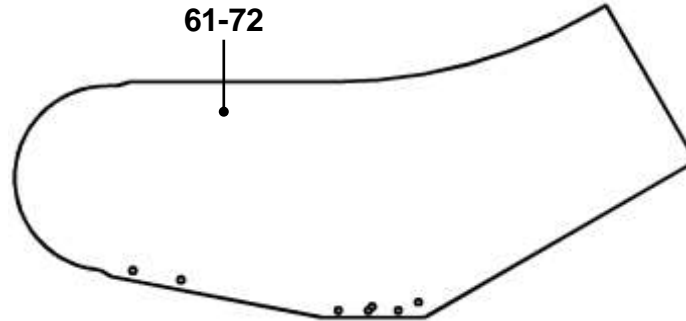

NextStep™ Escalator

Balustrade Glass Panel w/o
Illumination

Spare Parts Leaflet

57-GAA26228J

GAA26228J			
REF. No.	PART No.	DESCRIPTION	
61	GAA434FV5	Glass Panel	Clear
62	GAA434FV6	Glass Panel	Smoked
63	GAA434FV7	Glass Panel	Green
64	GAA434FV8	Glass Panel	Bronze
65	GAA434FV13	Glass Panel	Clear
66	GAA434FV14	Glass Panel	Smoked
67	GAA434FV15	Glass Panel	Green
68	GAA434FV16	Glass Panel	Bronze
69	GAA434FV37	Glass Panel	Clear
70	GAA434FV38	Glass Panel	Smoked
71	GAA434FV39	Glass Panel	Green
72	GAA434FV40	Glass Panel	Bronze

Balustrade Height
1000mm

EN115

Balustrade Height
930mm

ASME A17.1