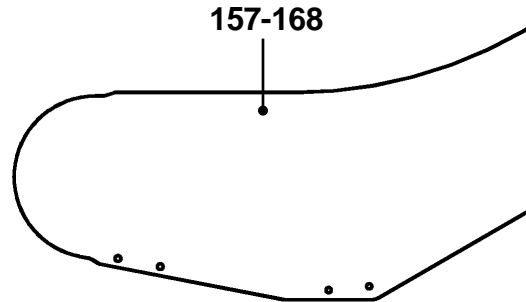

Spare Parts Leaflet

57-GAA26228J

W

2 Flat Steps

35°

GAA26228J

REF. No.	PART No.	DESCRIPTION
149	GAA434GC17	Glass Panel Clear
150	GAA434GC18	Glass Panel Smoked
151	GAA434GC19	Glass Panel Green
152	GAA434GC20	Glass Panel Bronze
153	GAA434GC25	Glass Panel Clear
154	GAA434GC26	Glass Panel Smoked
155	GAA434GC27	Glass Panel Green
156	GAA434GC28	Glass Panel Bronze

Balustrade Height
1000mm

Balustrade Height
930mm

EN115

NextStep™ Escalator

Balustrade Glass Panel w/o
Illumination

Spare Parts Leaflet

57-GAA26228J

GAA26228J			
REF. No.	PART No.	DESCRIPTION	
157	GAA434GC5	Glass Panel	Clear
158	GAA434GC6	Glass Panel	Smoked
159	GAA434GC7	Glass Panel	Green
160	GAA434GC8	Glass Panel	Bronze
161	GAA434GC13	Glass Panel	Clear
162	GAA434GC14	Glass Panel	Smoked
163	GAA434GC15	Glass Panel	Green
164	GAA434GC16	Glass Panel	Bronze
165	GAA434GC37	Glass Panel	Clear
166	GAA434GC38	Glass Panel	Smoked
167	GAA434GC39	Glass Panel	Green
168	GAA434GC40	Glass Panel	Bronze