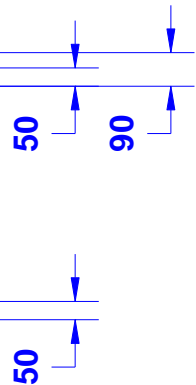

GAA26228J				
REF. No.	PART No.	DESCRIPTION		
73	GAA434FV21	Glass Panel	Clear	
74	GAA434FV22	Glass Panel	Smoked	Balustrade Height 1000mm
75	GAA434FV23	Glass Panel	Green	
76	GAA434FV24	Glass Panel	Bronze	Balustrade Height 930mm
77	GAA434FV29	Glass Panel	Clear	
78	GAA434FV30	Glass Panel	Smoked	Balustrade Height 930mm
79	GAA434FV31	Glass Panel	Green	
80	GAA434FV32	Glass Panel	Bronze	

NextStep™ Escalator

Balustrade Glass Panel w/o Illumination

Spare Parts Leaflet

57-GAA26228J

Inclined Section

ASME A17.1

Marking and stamping on these two lines

81-88

EN115

Marking and stamping on this line

89-96

GAA26228J

REF. No.	PART No.	DESCRIPTION					
81	GAA434FX1	Glass Panel	Clear	Length=2000mm			
82	GAA434FX2	Glass Panel	Smoked	Length=2000mm			
83	GAA434FX3	Glass Panel	Green	Length=2000mm			
84	GAA434FX4	Glass Panel	Bronze	Length=2000mm	Balustrade Height 1000/930mm	EN115	
85	GAA434FX_V1	Glass Panel	Clear	Per Spec.			
86	GAA434FX_V2	Glass Panel	Smoked	Per Spec.			
87	GAA434FX_V3	Glass Panel	Green	Per Spec.			
88	GAA434FX_V4	Glass Panel	Bronze	Per Spec.			
89	GAA434FX5	Glass Panel	Clear	Length=2000mm			
90	GAA434FX6	Glass Panel	Smoked	Length=2000mm			
91	GAA434FX7	Glass Panel	Green	Length=2000mm			
92	GAA434FX8	Glass Panel	Bronze	Length=2000mm	Balustrade Height 930mm	ASME A17.1	
93	GAA434FX_V5	Glass Panel	Clear	Per Spec.			
94	GAA434FX_V6	Glass Panel	Smoked	Per Spec.			
95	GAA434FX_V7	Glass Panel	Green	Per Spec.			
96	GAA434FX_V8	Glass Panel	Bronze	Per Spec.			