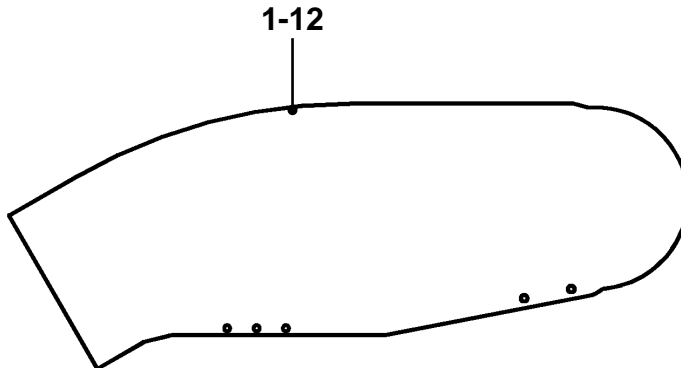

NextStep™ Escalator

Balustrade Glass Panel w/o
Illumination

Spare Parts Leaflet

57-GAA26228J

GAA26228J			
REF. No.	PART No.	DESCRIPTION	
1	GBA434FW1	Glass Panel	Clear
2	GBA434FW2	Glass Panel	Smoked
3	GBA434FW3	Glass Panel	Green
4	GBA434FW4	Glass Panel	Bronze
5	GBA434FW9	Glass Panel	Clear
6	GBA434FW10	Glass Panel	Smoked
7	GBA434FW11	Glass Panel	Green
8	GBA434FW12	Glass Panel	Bronze
9	GBA434FW33	Glass Panel	Clear
10	GBA434FW34	Glass Panel	Smoked
11	GBA434FW35	Glass Panel	Green
12	GBA434FW36	Glass Panel	Bronze

Balustrade Height
1000mm

EN115

Balustrade Height
930mm

ASME A17.1