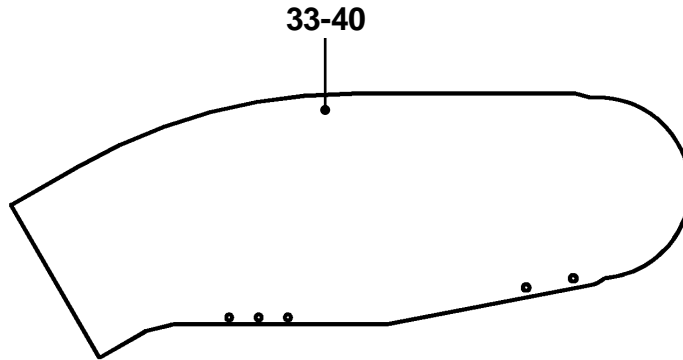

NextStep™ Escalator

Balustrade Glass Panel w/o
Illumination

Spare Parts Leaflet

57-GAA26228J

GAA26228J			
REF. No.	PART No.	DESCRIPTION	
33	GBA434FW21	Glass Panel	Clear
34	GBA434FW22	Glass Panel	Smoked
35	GBA434FW23	Glass Panel	Green
36	GBA434FW24	Glass Panel	Bronze
37	GBA434FW29	Glass Panel	Clear
38	GBA434FW30	Glass Panel	Smoked
39	GBA434FW31	Glass Panel	Green
40	GBA434FW32	Glass Panel	Bronze

Balustrade Height
1000mm

Balustrade Height
930mm