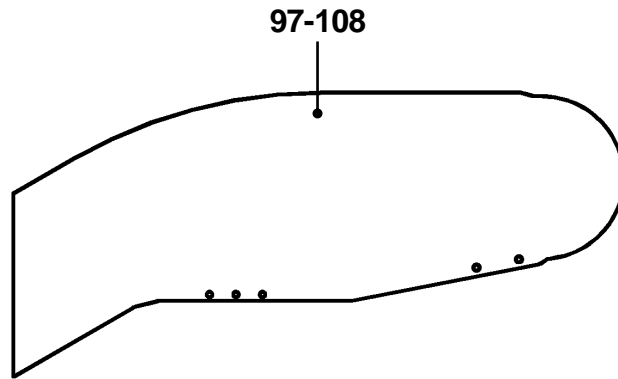

NextStep™ Escalator

Balustrade Glass Panel w/o
Illumination

Spare Parts Leaflet

57-GAA26228J

GAA26228J				
REF. No.	PART No.	DESCRIPTION		
97	GBA434GD1	Glass Panel	Clear	
98	GBA434GD2	Glass Panel	Smoked	Balustrade Height
99	GBA434GD3	Glass Panel	Green	1000mm
100	GBA434GD4	Glass Panel	Bronze	
101	GBA434GD9	Glass Panel	Clear	EN115
102	GBA434GD10	Glass Panel	Smoked	Balustrade Height
103	GBA434GD11	Glass Panel	Green	930mm
104	GBA434GD12	Glass Panel	Bronze	
105	GBA434GD33	Glass Panel	Clear	
106	GBA434GD34	Glass Panel	Smoked	Balustrade Height
107	GBA434GD35	Glass Panel	Green	930mm
108	GBA434GD36	Glass Panel	Bronze	ASME A17.1