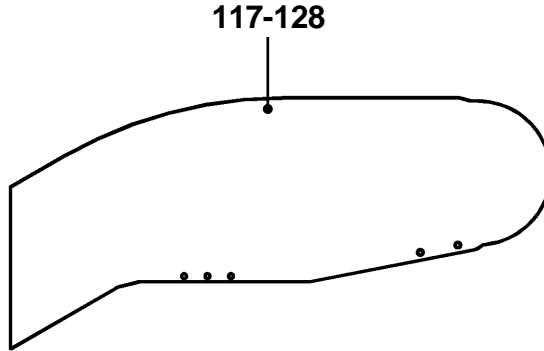

NextStep™ Escalator

Balustrade Glass Panel w/o
Illumination

Spare Parts Leaflet

57-GAA26228J

GAA26228J					
REF. No.	PART No.	DESCRIPTION			
117	GBA434GD5	Glass Panel	Clear		
118	GBA434GD6	Glass Panel	Smoked	Balustrade Height	
119	GBA434GD7	Glass Panel	Green	1000mm	
120	GBA434GD8	Glass Panel	Bronze		
121	GBA434GD13	Glass Panel	Clear		EN115
122	GBA434GD14	Glass Panel	Smoked	Balustrade Height	
123	GBA434GD15	Glass Panel	Green	930mm	
124	GBA434GD16	Glass Panel	Bronze		
125	GBA434GD37	Glass Panel	Clear		
126	GBA434GD38	Glass Panel	Smoked	Balustrade Height	
127	GBA434GD39	Glass Panel	Green	930mm	ASME A17.1
128	GBA434GD40	Glass Panel	Bronze