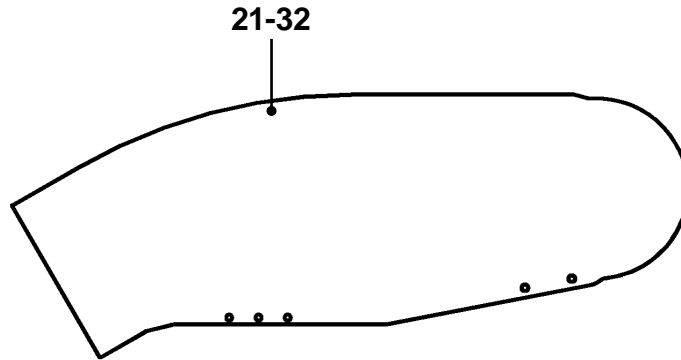

NextStep™ Escalator

Balustrade Glass Panel w/o
Illumination

Spare Parts Leaflet

57-GAA26228J

GAA26228J					
REF. No.	PART No.	DESCRIPTION			
21	GBA434FW5	Glass Panel	Clear		
22	GBA434FW6	Glass Panel	Smoked	Balustrade Height 1000mm	EN115
23	GBA434FW7	Glass Panel	Green		
24	GBA434FW8	Glass Panel	Bronze		
25	GBA434FW13	Glass Panel	Clear		
26	GBA434FW14	Glass Panel	Smoked	Balustrade Height 930mm	ASME A17.1
27	GBA434FW15	Glass Panel	Green		
28	GBA434FW16	Glass Panel	Bronze		
29	GBA434FW37	Glass Panel	Clear		
30	GBA434FW38	Glass Panel	Smoked	Balustrade Height 930mm	ASME A17.1
31	GBA434FW39	Glass Panel	Green		
32	GBA434FW40	Glass Panel	Bronze