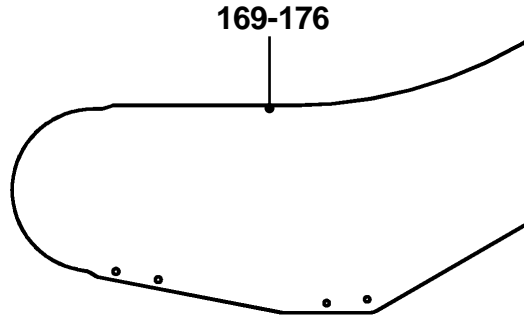

NextStep™ Escalator

Balustrade Glass Panel w/o
Illumination

Spare Parts Leaflet

57-GAA26228J

W

3 Flat Steps

EN1115

35°

GAA26228J

REF. No.	PART No.	DESCRIPTION		
169	GAA434GC21	Glass Panel	Clear	
170	GAA434GC22	Glass Panel	Smoked	Balustrade Height 1000mm
171	GAA434GC23	Glass Panel	Green	
172	GAA434GC24	Glass Panel	Bronze	
173	GAA434GC29	Glass Panel	Clear	
174	GAA434GC30	Glass Panel	Smoked	Balustrade Height 930mm
175	GAA434GC31	Glass Panel	Green	
176	GAA434GC32	Glass Panel	Bronze