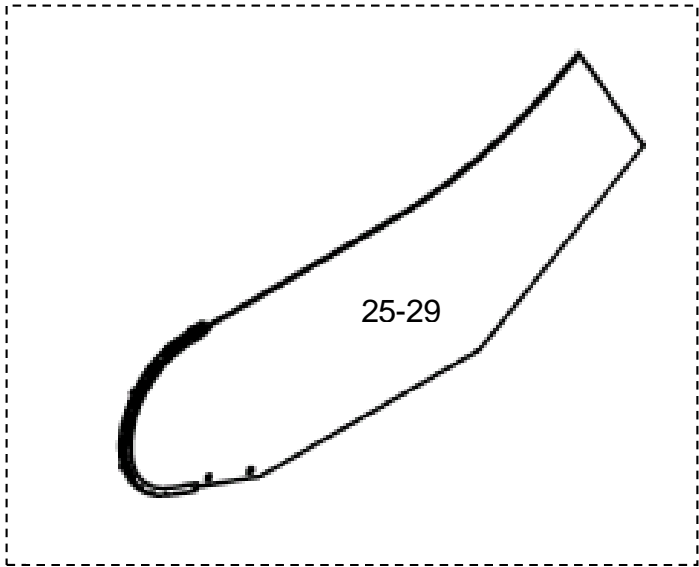

GAA26228V					
REF. No.	PART No.	DESCRIPTION	X	GLASS PANEL	TYPE
25	GBA27078E9	Glass panel clear	1000 mm	GBA 434 EE 9-12 	30° EN 115
26	GBA27078E10	Glass panel smoked			
27	GBA27078E11	Glass panel green			
28	GBA27078E12	Glass panel bronze			
29	GBA27078E49	Glass panel clear		GBA 434 EV 9-12 	
30	GBA27078E50	Glass panel smoked			
31	GBA27078E51	Glass panel green			
32	GBA27078E52	Glass panel bronze