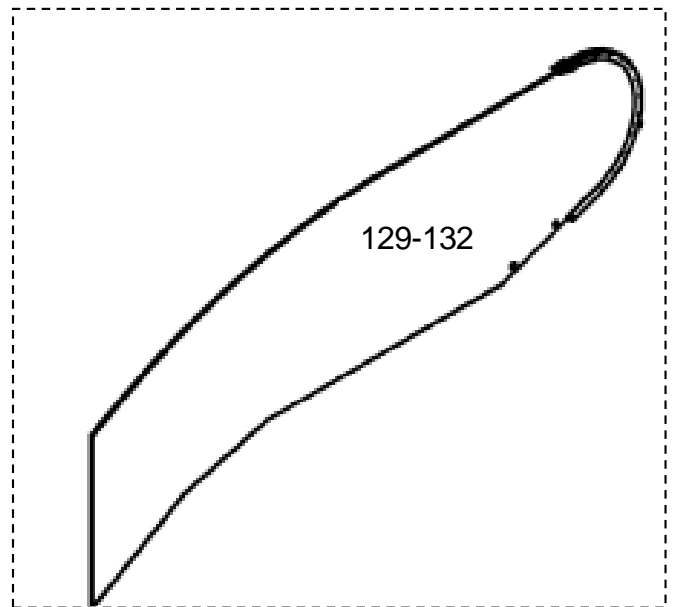

GAA26228V					
REF. No.	PART No.	DESCRIPTION	X	GLASS PANEL	TYPE
125	GBA27076 E 116	Glass panel clear	1000 mm	GBA 434 EH 9-12 	30° EN 115
126	GBA27076 E 117	Glass panel smoked			
127	GBA27076 E 118	Glass panel green			
128	GBA27076 E 119	Glass panel bronze			
129	GBA27076 E 156	Glass panel clear		GBA 434 EG 9-12 	
130	GBA27076 E 157	Glass panel smoked			
131	GBA27076 E 158	Glass panel green			
132	GBA27076 E 159	Glass panel bronze