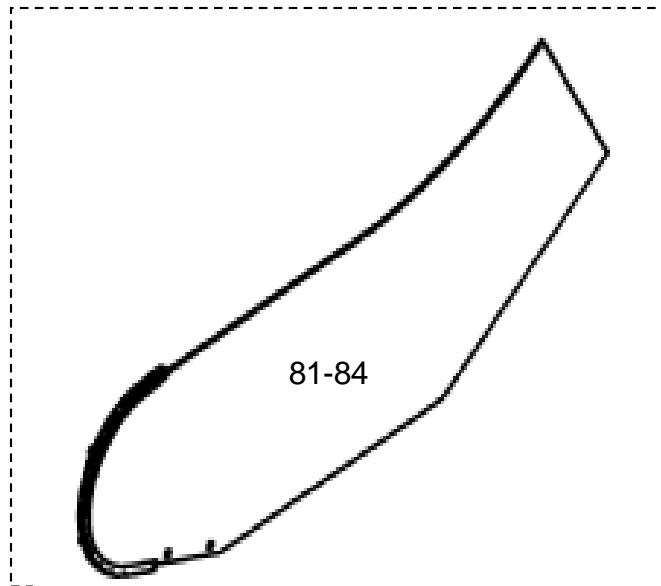

GAA26228V					
REF. No.	PART No.	DESCRIPTION	X	GLASS PANEL	TYPE
81	GBA27078 E 37	Glass panel clear	1000 mm	GBA 434 EE 37-40 	35° EN 115
82	GBA27078 E 38	Glass panel smoked			
83	GBA27078 E 39	Glass panel green			
84	GBA27078 E 40	Glass panel bronze			
85	GBA27078 E 104	Glass panel clear		GBA 434 EV 37-40 	
86	GBA27078 E 105	Glass panel smoked			
87	GBA27078 E 106	Glass panel green			
88	GBA27078 E 107	Glass panel bronze