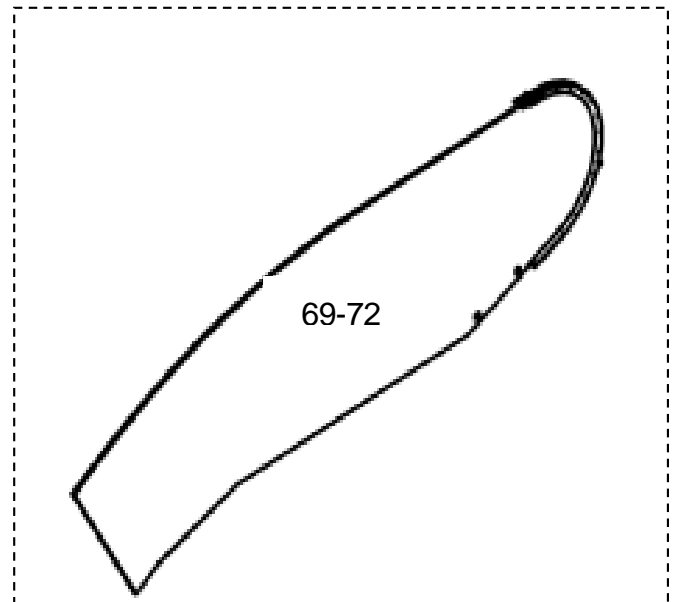

GAA26228V					
REF. No.	PART No.	DESCRIPTION	X	GLASS PANEL	TYPE
65	GBA27078 E 29	Glass panel clear	1000mm	GBA 434 EE 29-32 	24,5° EN 115
66	GBA27078 E 30	Glass panel smoked			
67	GBA27078 E 31	Glass panel green			
68	GBA27078 E 32	Glass panel bronze			
69	GBA27078 E 69	Glass panel clear		GBA 434 EV 29-32 	
70	GBA27078 E 70	Glass panel smoked			
71	GBA27078 E 71	Glass panel green			
72	GBA27078 E 72	Glass panel bronze