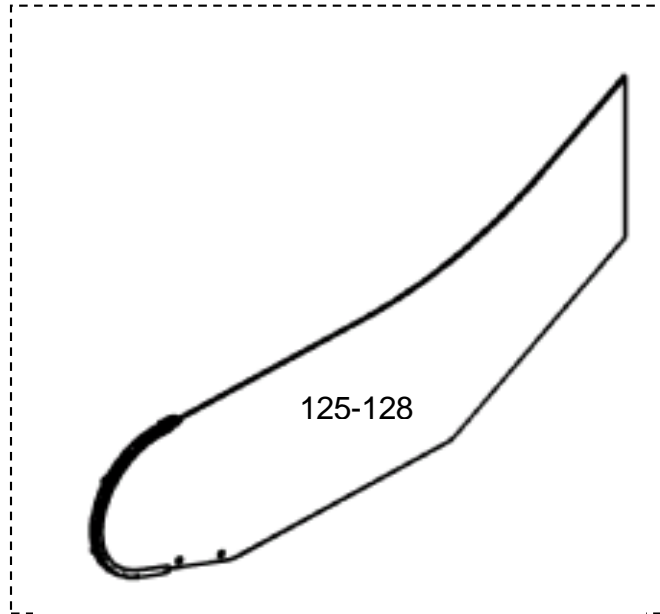

GAA26228V					
REF. No.	PART No.	DESCRIPTION	X	GLASS PANEL	TYPE
125	GBA27076 E 116	Glass panel clear	1000 mm	GBA 434 EH 9-12 	30° EN 115
126	GBA27076 E 117	Glass panel smoked			
127	GBA27076 E 118	Glass panel green			
128	GBA27076 E 119	Glass panel bronze			
129	GBA27076 E 156	Glass panel clear		GBA 434 EG 9-12 	
130	GBA27076 E 157	Glass panel smoked			
131	GBA27076 E 158	Glass panel green			
132	GBA27076 E 159	Glass panel bronze