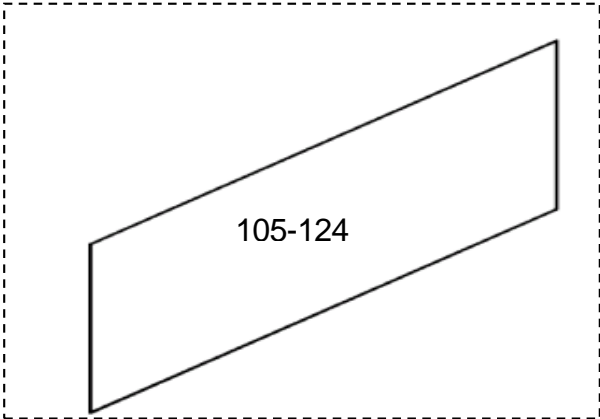

GAA26228V

REF. No.	PART No.	DESCRIPTION	TYPE	ORDER W/
105	GAA434DD-V1	Glass panel clear	35° EN 115	... mm
106	GAA434DD-V2	Glass panel smoked		
107	GAA434DD-V3	Glass panel green		
108	GAA434D-V4	Glass panel bronze		
109	GAA434DD-V5	Glass panel clear	30° EN 115	
110	GAA434DD-V6	Glass panel smoked		
111	GAA434DD-V7	Glass panel green		
112	GAA434DD-V8	Glass panel bronze		
113	GAA434DD-V9	Glass panel clear	30° ASME A 17.1	
114	GAA434DD-V10	Glass panel smoked		
115	GAA434DD-V11	Glass panel green		
116	GAA434DD-V12	Glass panel bronze		
117	GAA434DD-V13	Glass panel clear	24,5° EN 115	
118	GAA434DD-V14	Glass panel smoked		
119	GAA434DD-V15	Glass panel green		
120	GAA434DD-V16	Glass panel bronze		
121	GAA434DD-V17	Glass panel clear	27,3° EN 115	
122	GAA434DD-V18	Glass panel smoked		
123	GAA434DD-V19	Glass panel green		
124	GAA434DD-V20	Glass panel bronze