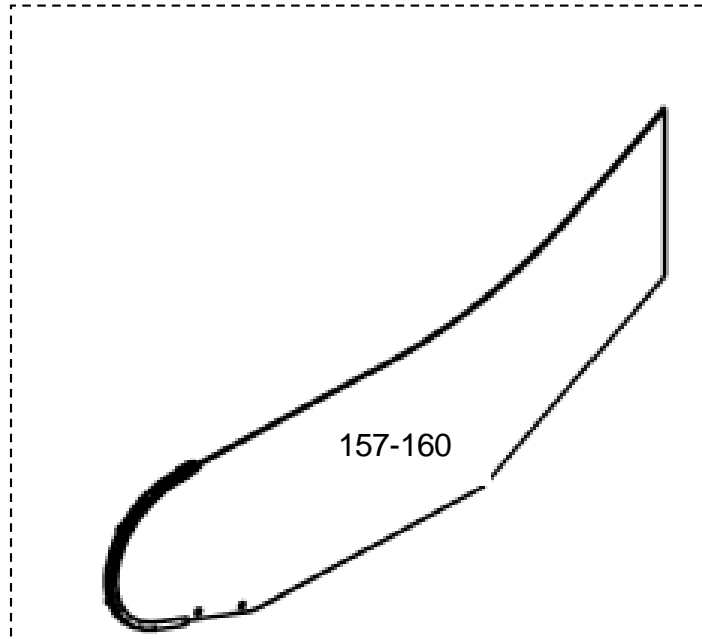

GAA26228V					
REF. No.	PART No.	DESCRIPTION	X	GLASS PANEL	TYPE
157	GBA27076E 132	Glass panel clear	1000 mm	GBA 434 EH 25-28 	24,5° EN 115
158	GBA27076 E 133	Glass panel smoked			
159	GBA27076 E 134	Glass panel green			
160	GBA27076 E 135	Glass panel bronze			
161	GBA27076 E 172	Glass panel clear		GBA 434 EG 25-28 	
162	GBA27076 E 173	Glass panel smoked			
163	GBA27076 E 174	Glass panel green			
164	GBA27076 E 175	Glass panel bronze