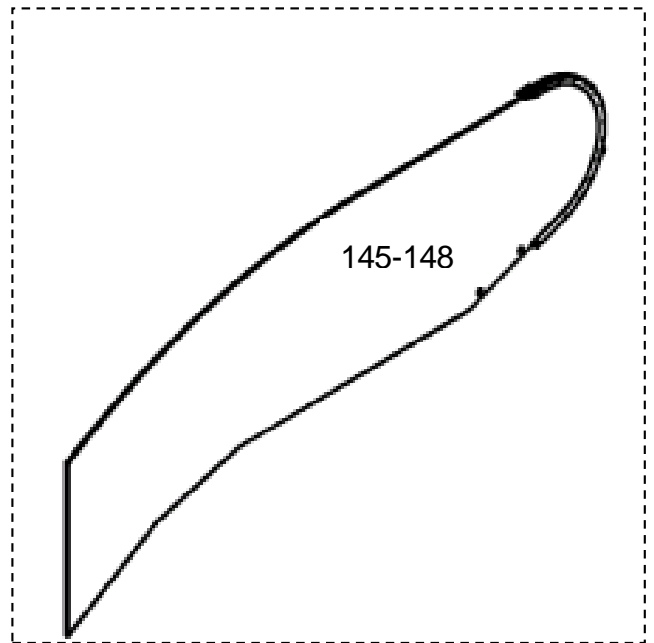

GAA26228V					
REF. No.	PART No.	DESCRIPTION	X	GLASS PANEL	TYPE
141	GBA27076E 124	Glass panel clear	930 mm	GBA 434 EH 17-20 	30° ASME A 17.1
142	GBA27076 E 125	Glass panel smoked			
143	GBA27076 E 126	Glass panel green			
144	GBA27076 E 127	Glass panel bronze			
145	GBA27076 E 164	Glass panel clear		GBA 434 EG 17-20 	
146	GBA27076 E 165	Glass panel smoked			
147	GBA27076 E 166	Glass panel green			
148	GBA27076 E 167	Glass panel bronze