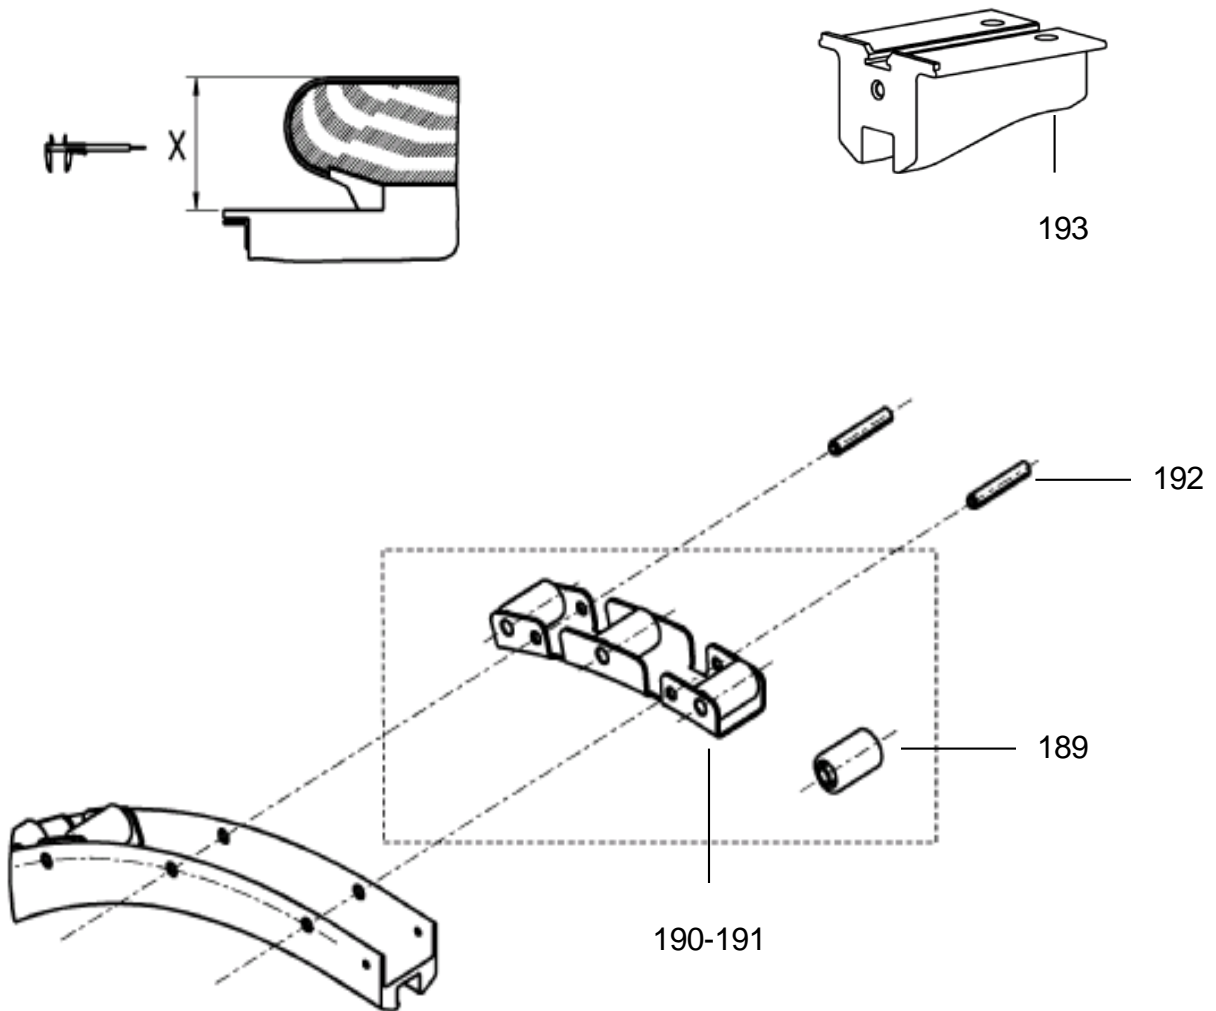

GAA26228V		
REF. No.	PART No.	DESCRIPTION
189	GAA456DZ1	Newel Roller
190	GAA402CGV1	Newel segment, for balustrade x=1000 mm EN 115
191	GAA402CGV2	Newel segment, for balustrade x=930 mm ASME A 17.1
192	GAA465DG1	Spring pin
193	GAA402CGH1	Transition peace (as single spare part)