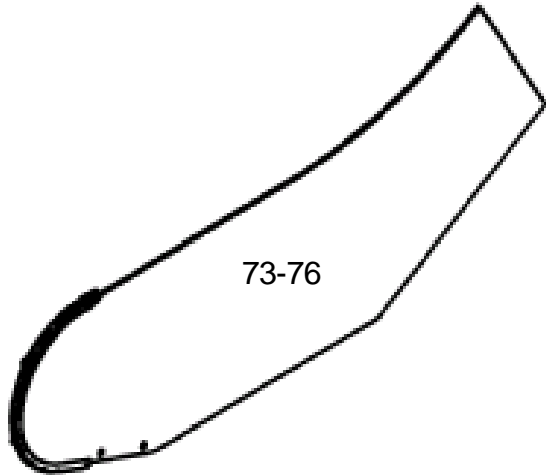

GAA26228V					
REF. No.	PART No.	DESCRIPTION	X	GLASS PANEL	TYPE
73	GBA27078 E 33	Glass panel clear	1000 mm	GBA 434 EE 33-36 	35° EN 115
74	GBA27078 E 34	Glass panel smoked			
75	GAA27078 E 35	Glass panel green			
76	GBA27078 E 36	Glass panel bronze			
77	GBA27078 E 73	Glass panel clear		GBA 434 EV 33-36 	
78	GBA27078 E 74	Glass panel smoked			
79	GBA27078 E 102	Glass panel green			
80	GBA27078 E 103	Glass panel bronze