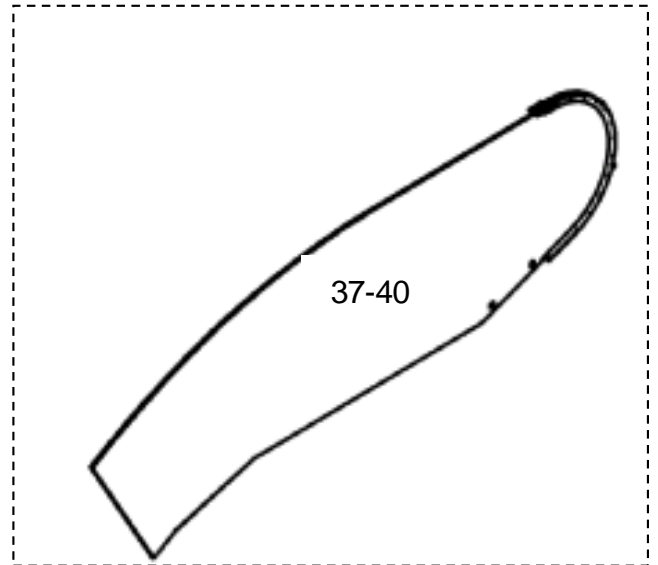

GAA26228V					
REF. No.	PART No.	DESCRIPTION	X	GLASS PANEL	TYPE
33	GBA 27078 E13	Glass panel clear	1000 mm	GBA 434 EE 13-16 	30° EN 115
34	GBA 27078 E14	Glass panel smoked			
35	GBA 27078 E15	Glass panel green			
36	GBA 27078 E16	Glass panel bronze			
37	GBA 27078 E53	Glass panel clear		GBA 434 EV 13-16 	
38	GBA 27078 E54	Glass panel smoked			
39	GBA 27078 E55	Glass panel green			
40	GBA 27078 E56	Glass panel bronze