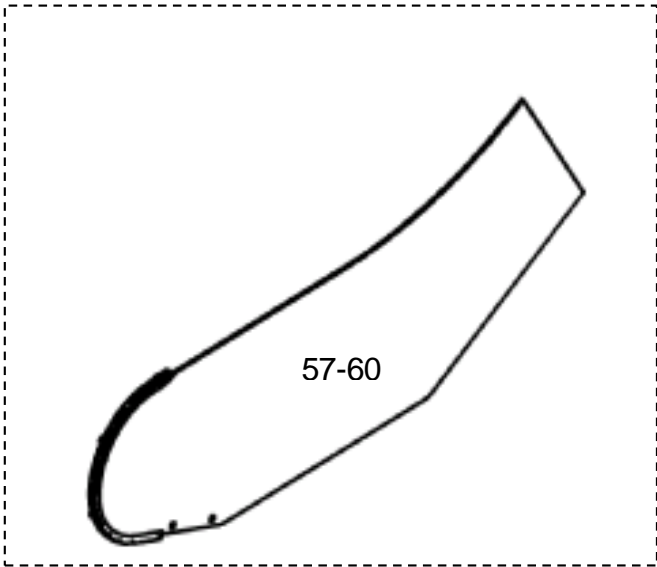

GAA26228V					
REF. No.	PART No.	DESCRIPTION	X	GLASS PANEL	TYPE
57	GBA27078 E 25	Glass panel clear	1000 mm	GBA 434 EE 25-28 	
58	GBA27078 E 26	Glass panel smoked			
59	GBA27078 E 27	Glass panel green			
60	GBA27078 E 28	Glass panel bronze			
61	GBA27078 E 65	Glass panel clear		GBA 434 EV 25-28 	
62	GBA27078 E 66	Glass panel smoked			
63	GBA27078 E 67	Glass panel green			
64	GBA27078 E 68	Glass panel bronze