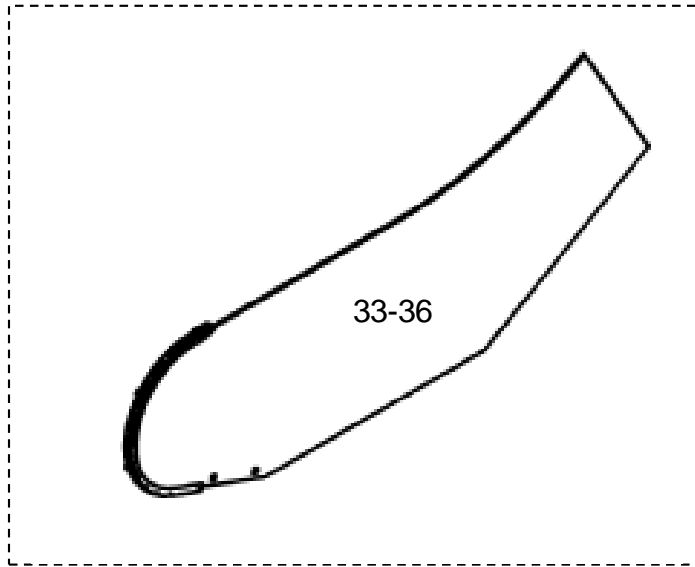

GAA26228V					
REF. No.	PART No.	DESCRIPTION	X	GLASS PANEL	TYPE
33	GBA 27078 E13	Glass panel clear	1000 mm	GBA 434 EE 13-16 	30° EN 115
34	GBA 27078 E14	Glass panel smoked			
35	GBA 27078 E15	Glass panel green			
36	GBA 27078 E16	Glass panel bronze			
37	GBA 27078 E53	Glass panel clear		GBA 434 EV 13-16 	
38	GBA 27078 E54	Glass panel smoked			
39	GBA 27078 E55	Glass panel green			
40	GBA 27078 E56	Glass panel bronze