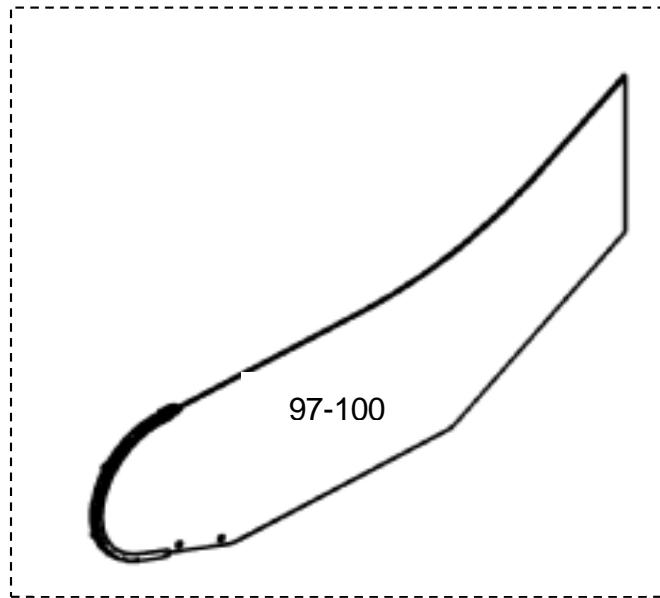

GAA26228V					
REF. No.	PART No.	DESCRIPTION	X	GLASS PANEL	TYPE
97	GBA27076 E 112	Glass panel clear	1000 mm	GBA 434 EH 5-8 	
98	GBA27076 E 113	Glass panel smoked			
99	GBA27076 E 114	Glass panel green			
100	GBA27076 E 115	Glass panel bronze			
101	GBA27076 E 152	Glass panel clear		GBA 434 EG 5-8 	
102	GBA27076 E 153	Glass panel smoked			
103	GBA27076 E 154	Glass panel green			
104	GBA27076 E 155	Glass panel bronze