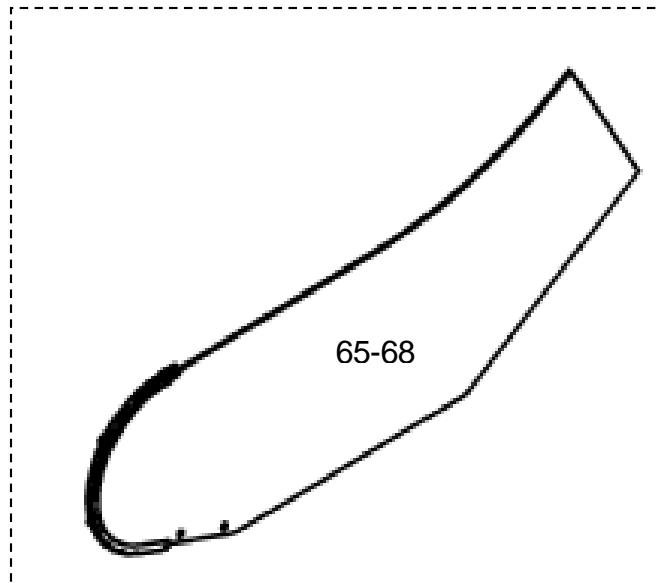

GAA26228V					
REF. No.	PART No.	DESCRIPTION	X	GLASS PANEL	TYPE
65	GBA27078 E 29	Glass panel clear	1000mm	GBA 434 EE 29-32 	24,5° EN 115
66	GBA27078 E 30	Glass panel smoked			
67	GBA27078 E 31	Glass panel green			
68	GBA27078 E 32	Glass panel bronze			
69	GBA27078 E 69	Glass panel clear		GBA 434 EV 29-32 	
70	GBA27078 E 70	Glass panel smoked			
71	GBA27078 E 71	Glass panel green			
72	GBA27078 E 72	Glass panel bronze