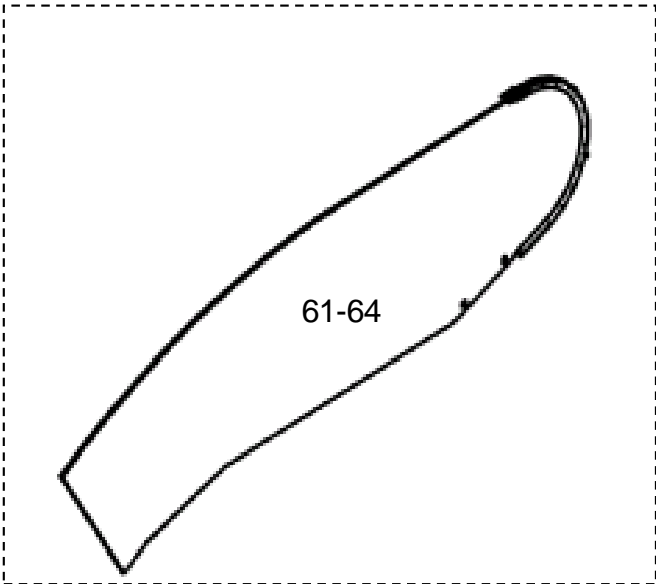

GAA26228V					
REF. No.	PART No.	DESCRIPTION	X	GLASS PANEL	TYPE
57	GBA27078 E 25	Glass panel clear	1000 mm	GBA 434 EE 25-28 	
58	GBA27078 E 26	Glass panel smoked			
59	GBA27078 E 27	Glass panel green			
60	GBA27078 E 28	Glass panel bronze			
61	GBA27078 E 65	Glass panel clear		GBA 434 EV 25-28 	
62	GBA27078 E 66	Glass panel smoked			
63	GBA27078 E 67	Glass panel green			
64	GBA27078 E 68	Glass panel bronze