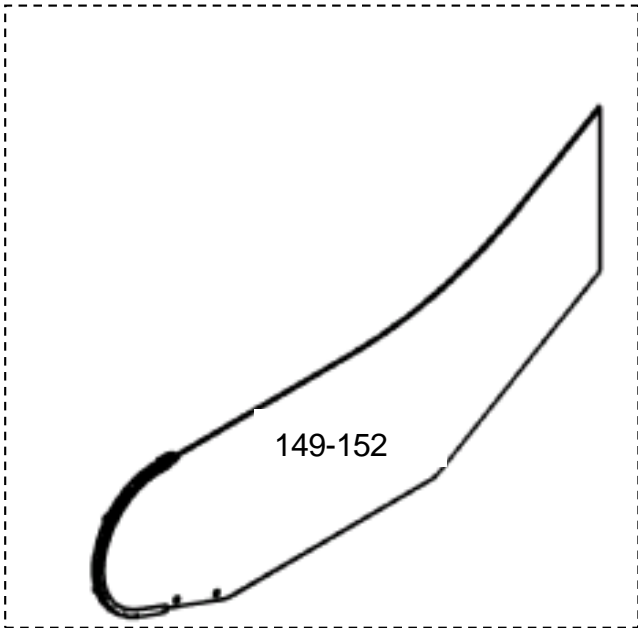

GAA26228V					
REF. No.	PART No.	DESCRIPTION	X	GLASS PANEL	TYPE
149	GBA27076E 128	Glass panel clear	930 mm	GBA 434 EH 21-24 	30° ASME A 17.1
150	GBA27076 E 129	Glass panel smoked			
151	GBA27076 E 130	Glass panel green			
152	GBA27076 E 131	Glass panel bronze			
153	GBA27076 E 168	Glass panel clear		GBA 434 EG 21-24 	
154	GBA27076 E 169	Glass panel smoked			
155	GBA27076 E 170	Glass panel green			
156	GBA27076 E 171	Glass panel bronze