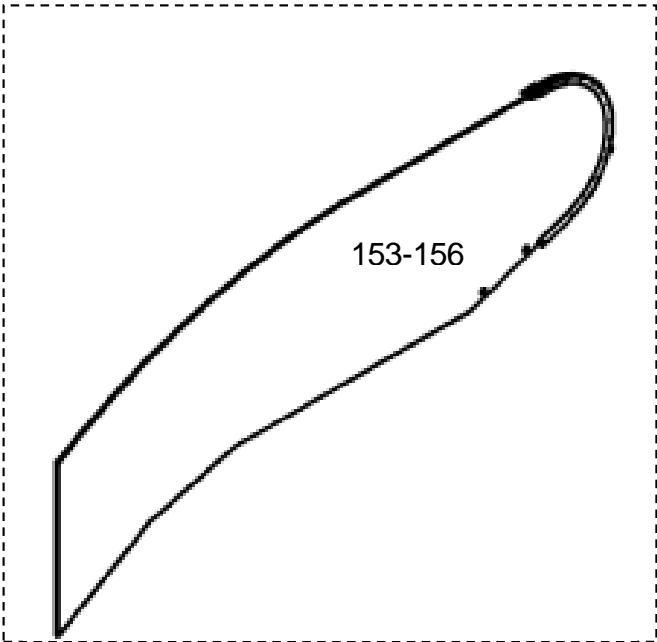

GAA26228V					
REF. No.	PART No.	DESCRIPTION	X	GLASS PANEL	TYPE
149	GBA27076E 128	Glass panel clear	930 mm	GBA 434 EH 21-24 	30° ASME A 17.1
150	GBA27076 E 129	Glass panel smoked			
151	GBA27076 E 130	Glass panel green			
152	GBA27076 E 131	Glass panel bronze			
153	GBA27076 E 168	Glass panel clear		GBA 434 EG 21-24 	
154	GBA27076 E 169	Glass panel smoked			
155	GBA27076 E 170	Glass panel green			
156	GBA27076 E 171	Glass panel bronze