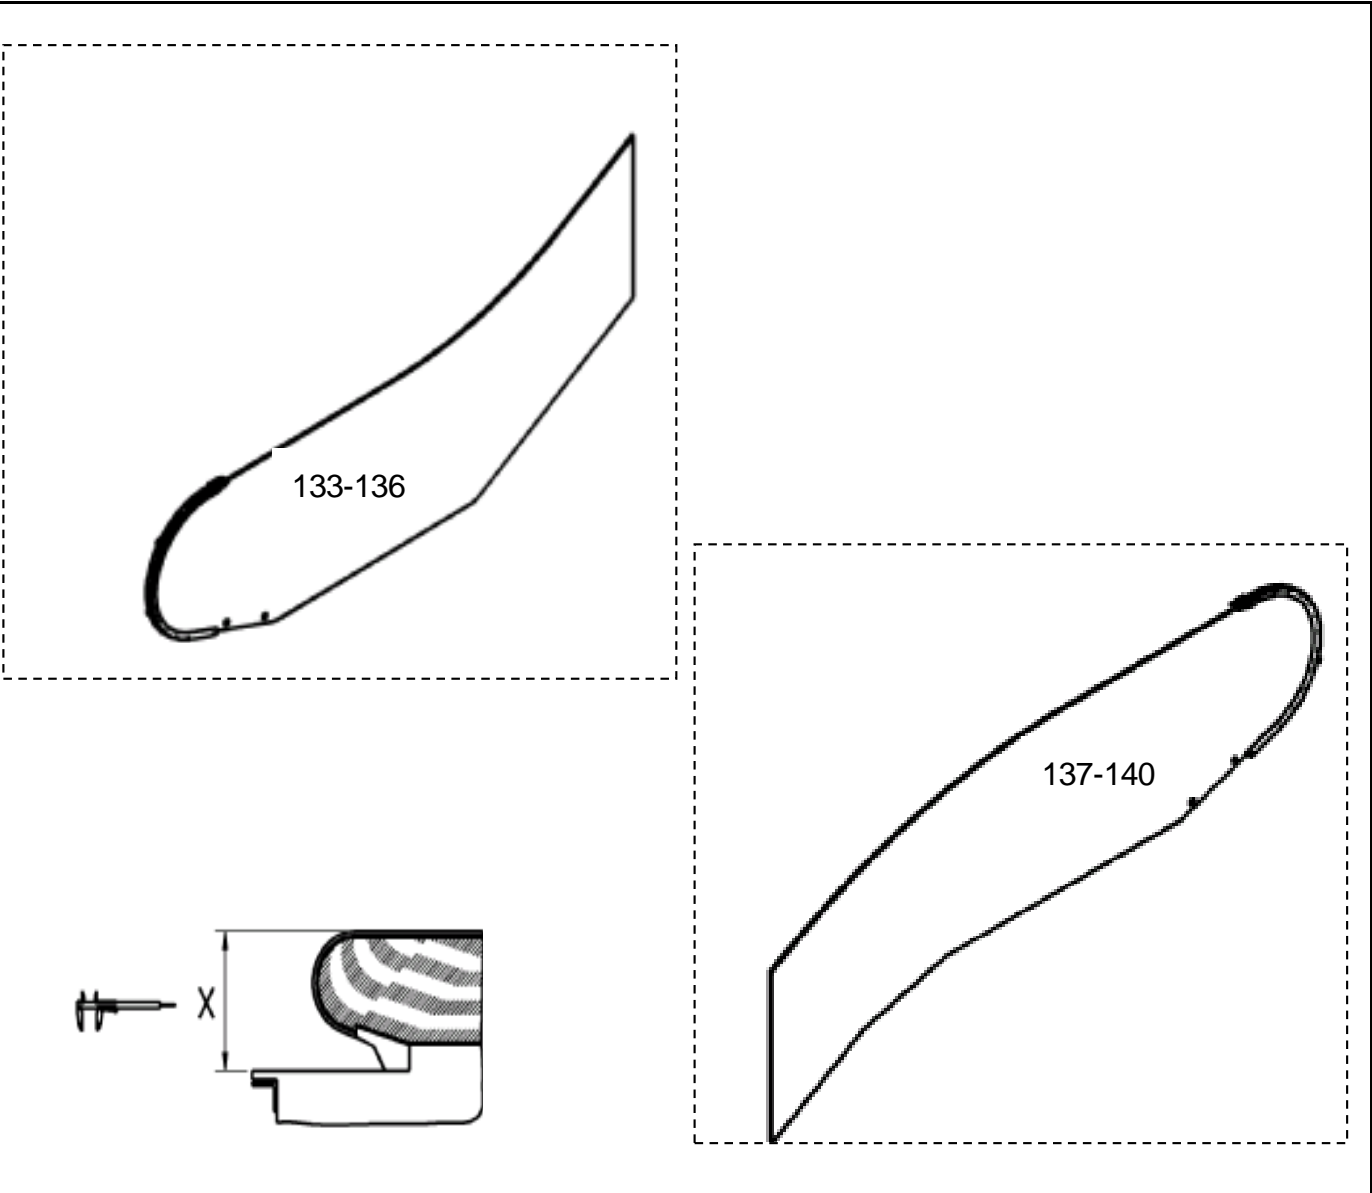

GAA26228V

REF. No.	PART No.	DESCRIPTION	X	GLASS PANEL	TYPE
133	GBA27076 E 120	Glass panel clear	1000 mm	 GBA 434 EH 13-16	 30° EN 115
134	GBA27076E 121	Glass panel smoked			
135	GBA27076 E 122	Glass panel green			
136	GBA27076 E 123	Glass panel bronze			
137	GBA27076 E 160	Glass panel clear	1000 mm	 GBA 434 EG 13-16	
138	GBA27076 E 161	Glass panel smoked			
139	GBA27076 E 162	Glass panel green			
140	GBA27076 E 163	Glass panel bronze