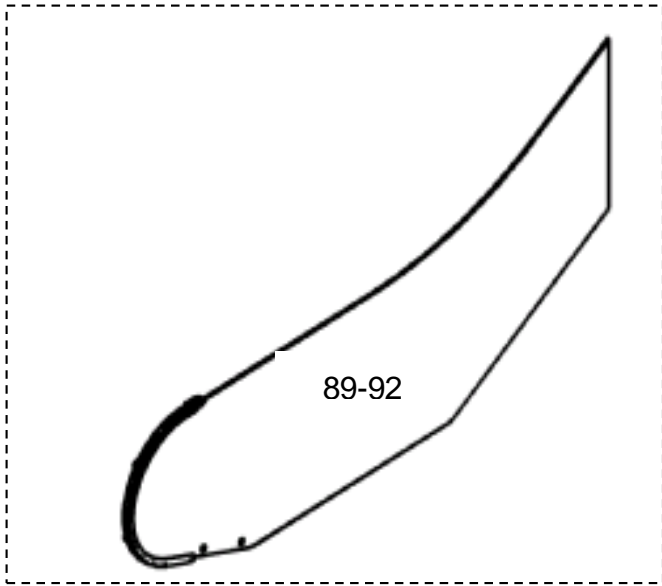

GAA26228V					
REF. No.	PART No.	DESCRIPTION	X	GLASS PANEL	TYPE
89	GBA27076 E 108	Glass panel clear	1000 mm	GBA 434 EH 1-4 	27,3° EN 115
90	GBA27076 E 109	Glass panel smoked			
91	GBA27076 E 110	Glass panel green			
92	GBA27076 E 111	Glass panel bronze			
93	GBA27076 E 148	Glass panel clear		GBA 434 EG 1-4 	
94	GBA27076 E 149	Glass panel smoked			
95	GBA27076 E 150	Glass panel green			
96	GBA27076 E 151	Glass panel bronze