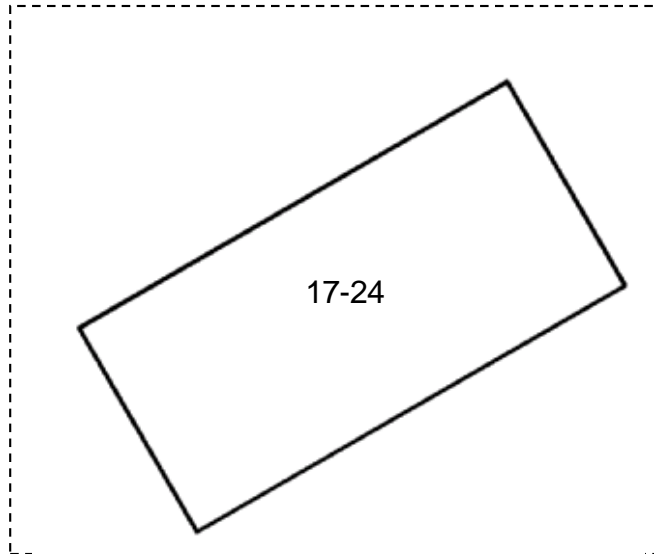

GAA26228V				
REF. No.	PART No.	DESCRIPTION	TYPE	ORDER W/
17	GAA434CT-V1	Glass panel clear	EN 115	...mm
18	GAA434CT-V2	Glass panel smoked		
19	GAA434CT-V3	Glass panel green		
20	GAA434CT-V4	Glass panel bronze		
21	GAA434CT-V5	Glass panel clear	ASME A17.1	
22	GAA434CT-V6	Glass panel smoked		
23	GAA434CT-V7	Glass panel green		
24	GAA434CT-V8	Glass panel bronze