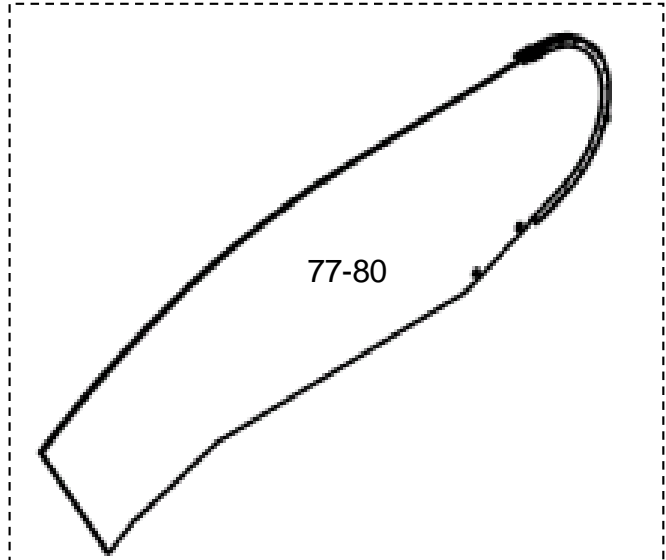

GAA26228V					
REF. No.	PART No.	DESCRIPTION	X	GLASS PANEL	TYPE
73	GBA27078 E 33	Glass panel clear	1000 mm	GBA 434 EE 33-36 	35° EN 115
74	GBA27078 E 34	Glass panel smoked			
75	GAA27078 E 35	Glass panel green			
76	GBA27078 E 36	Glass panel bronze			
77	GBA27078 E 73	Glass panel clear		GBA 434 EV 33-36 	
78	GBA27078 E 74	Glass panel smoked			
79	GBA27078 E 102	Glass panel green			
80	GBA27078 E 103	Glass panel bronze