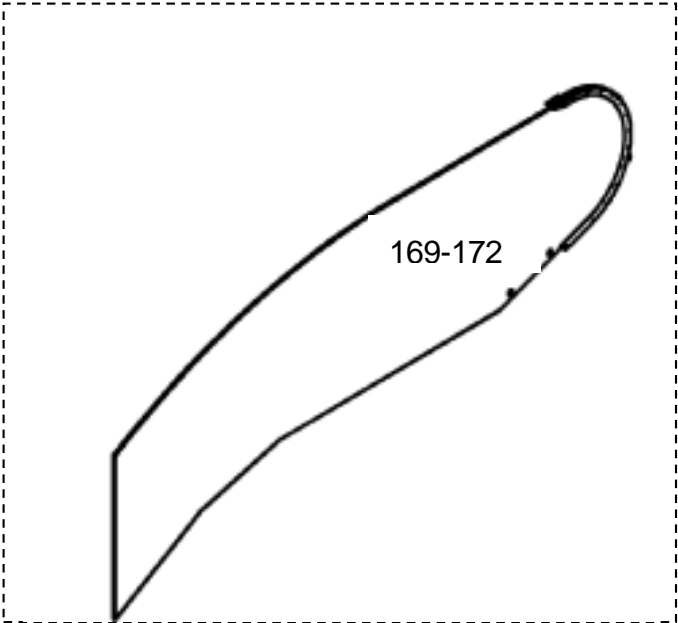

GAA26228V					
REF. No.	PART No.	DESCRIPTION	X	GLASS PANEL	TYPE
165	GBA27076E 136	Glass panel clear	1000 mm	GBA 434 EH 29-32 	24,5° EN 115
166	GBA27076 E 137	Glass panel smoked			
167	GBA27076 E 138	Glass panel green			
168	GBA27076 E 139	Glass panel bronze			
169	GBA27076 E 176	Glass panel clear		GBA 434 EG 29-32 	
170	GBA27076 E 177	Glass panel smoked			
171	GBA27076 E 178	Glass panel green			
172	GBA27076 E 179	Glass panel bronze