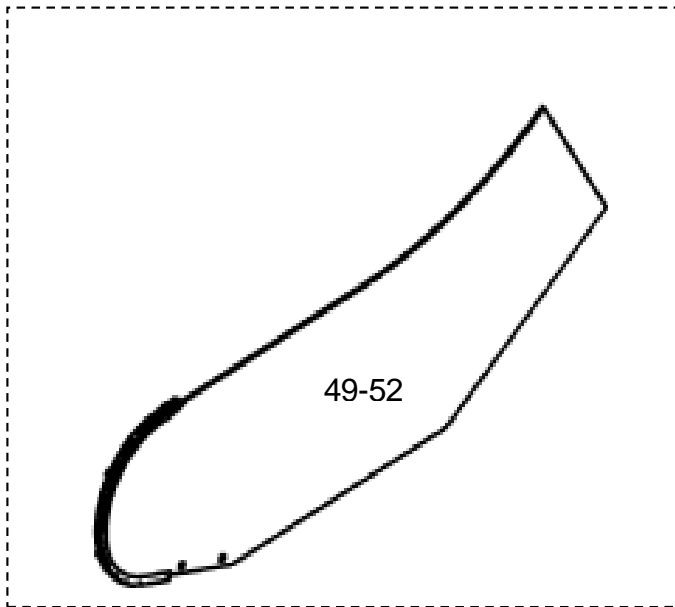

GAA26228V					
REF. No.	PART No.	DESCRIPTION	X	GLASS PANEL	TYPE
49	GBA 27078 E 21	Glass panel clear	930 mm	GBA 434 EE 21-24 	30° ASME A 17.1
50	GBA 27078 E 22	Glass panel smoked			
51	GBA 27078 E 23	Glass panel green			
52	GBA 27078 E 24	Glass panel bronze			
53	GBA 27078 E 61	Glass panel clear		GBA 434 EV 21-24 	
54	GBA 27078 E 62	Glass panel smoked			
55	GBA 27078 E 63	Glass panel green			
56	GBA 27078 E 64	Glass panel bronze