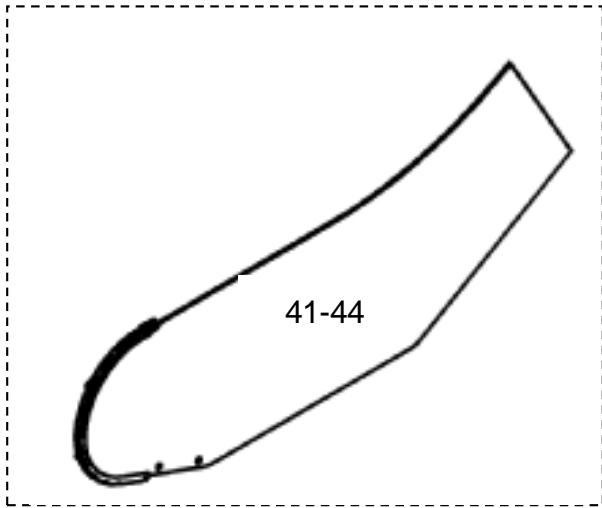

GAA26228V					
REF. No.	PART No.	DESCRIPTION	X	GLASS PANEL	TYPE
41	GBA 27078 E 17	Glass panel clear	930 mm	GBA 434 EE 17-20 	30° ASME A 17.1
42	GBA 27078 E 18	Glass panel smoked			
43	GBA 27078 E 19	Glass panel green			
44	GBA 27078 E 20	Glass panel bronze			
45	GBA 27078 E 57	Glass panel clear		GBA 434 EV 17-20 	
46	GBA 27078 E 58	Glass panel smoked			
47	GBA 27078 E 59	Glass panel green			
48	GBA 27078 E 60	Glass panel bronze