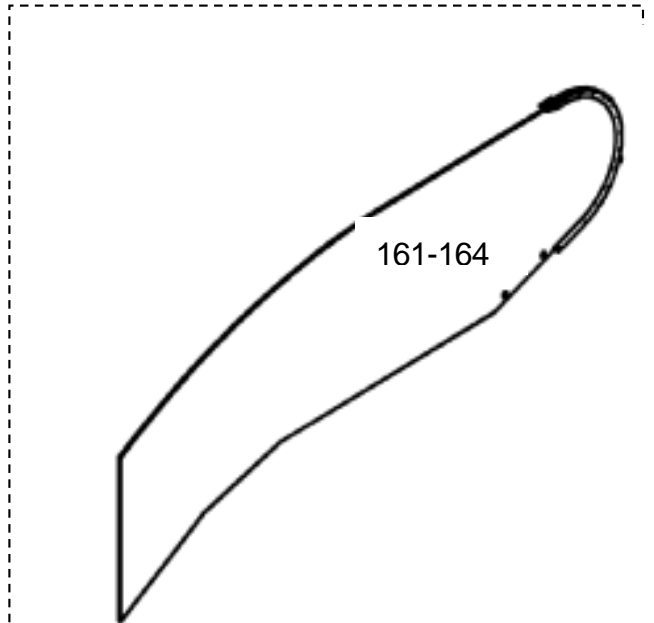

GAA26228V					
REF. No.	PART No.	DESCRIPTION	X	GLASS PANEL	TYPE
157	GBA27076E 132	Glass panel clear	1000 mm	GBA 434 EH 25-28 	24,5° EN 115
158	GBA27076 E 133	Glass panel smoked			
159	GBA27076 E 134	Glass panel green			
160	GBA27076 E 135	Glass panel bronze			
161	GBA27076 E 172	Glass panel clear		GBA 434 EG 25-28 	
162	GBA27076 E 173	Glass panel smoked			
163	GBA27076 E 174	Glass panel green			
164	GBA27076 E 175	Glass panel bronze