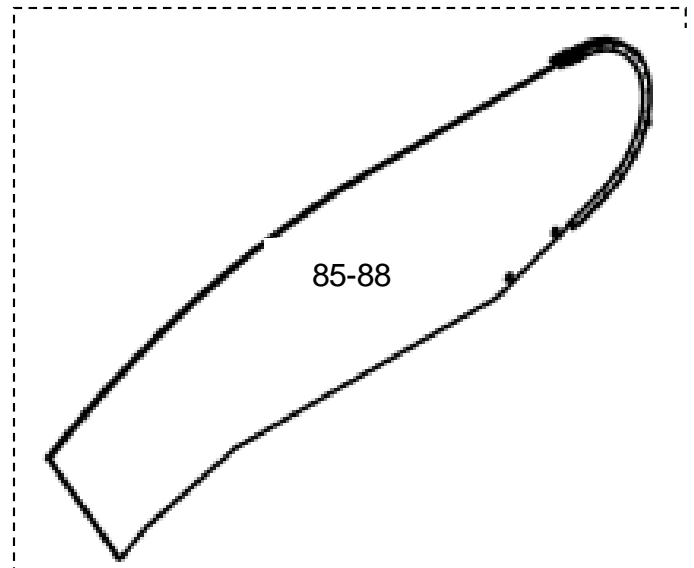

GAA26228V					
REF. No.	PART No.	DESCRIPTION	X	GLASS PANEL	TYPE
81	GBA27078 E 37	Glass panel clear	1000 mm	GBA 434 EE 37-40 	35° EN 115
82	GBA27078 E 38	Glass panel smoked			
83	GBA27078 E 39	Glass panel green			
84	GBA27078 E 40	Glass panel bronze			
85	GBA27078 E 104	Glass panel clear		GBA 434 EV 37-40 	
86	GBA27078 E 105	Glass panel smoked			
87	GBA27078 E 106	Glass panel green			
88	GBA27078 E 107	Glass panel bronze