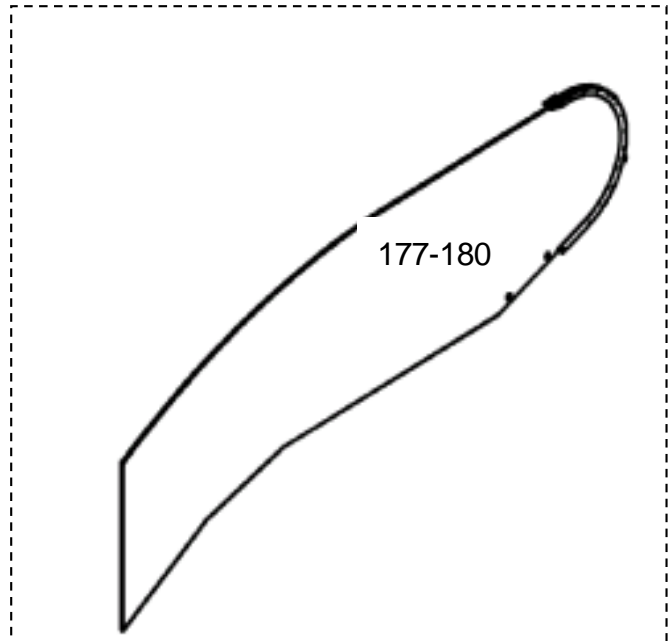

GAA26228V					
REF. No.	PART No.	DESCRIPTION	X	GLASS PANEL	TYPE
173	GBA27076E 140	Glass panel clear	1000 mm	GBA 434 EH 33-36 	
174	GBA27076 E 141	Glass panel smoked			
175	GBA27076 E 142	Glass panel green			
176	GBA27076 E 143	Glass panel bronze			
177	GBA27076 E 180	Glass panel clear		GBA 434 EG 33-36 	
178	GBA27076 E 181	Glass panel smoked			
179	GBA27076 E 182	Glass panel green			
180	GBA27076 E 183	Glass panel bronze