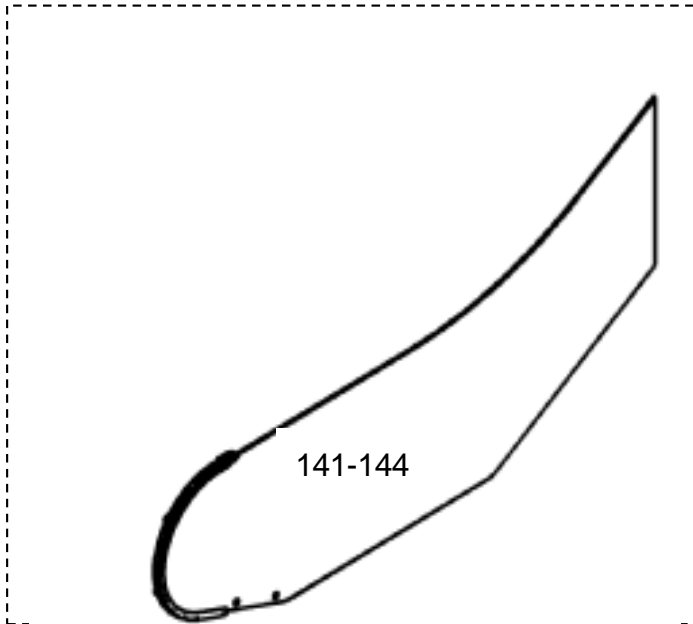

GAA26228V					
REF. No.	PART No.	DESCRIPTION	X	GLASS PANEL	TYPE
141	GBA27076E 124	Glass panel clear	930 mm	GBA 434 EH 17-20 	30° ASME A 17.1
142	GBA27076 E 125	Glass panel smoked			
143	GBA27076 E 126	Glass panel green			
144	GBA27076 E 127	Glass panel bronze			
145	GBA27076 E 164	Glass panel clear		GBA 434 EG 17-20 	
146	GBA27076 E 165	Glass panel smoked			
147	GBA27076 E 166	Glass panel green			
148	GBA27076 E 167	Glass panel bronze