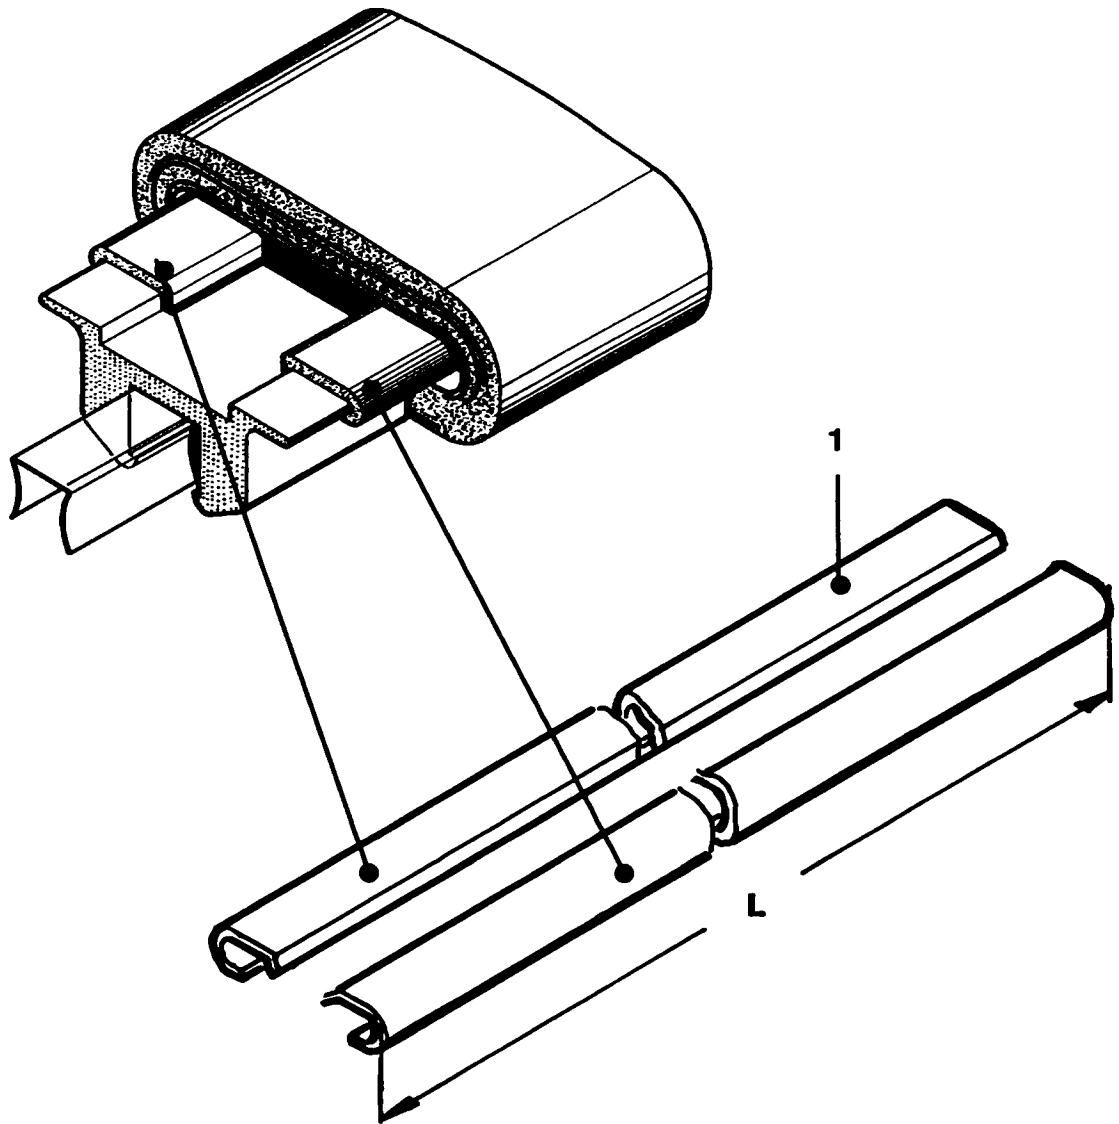

ESCALATOR 506 NCE / 506 SLR BALUSTRADE HANDRAIL GUIDE

57 - G.. 402 BKF
* 57 - G.. 402 BKE

OTIS

GAA 402 BKE

REF.NO.	PART OR M.L.	DESCRIPTION
1	GAA 50 AHA 1	Handrail guide shape L = 6000 mm  on job site