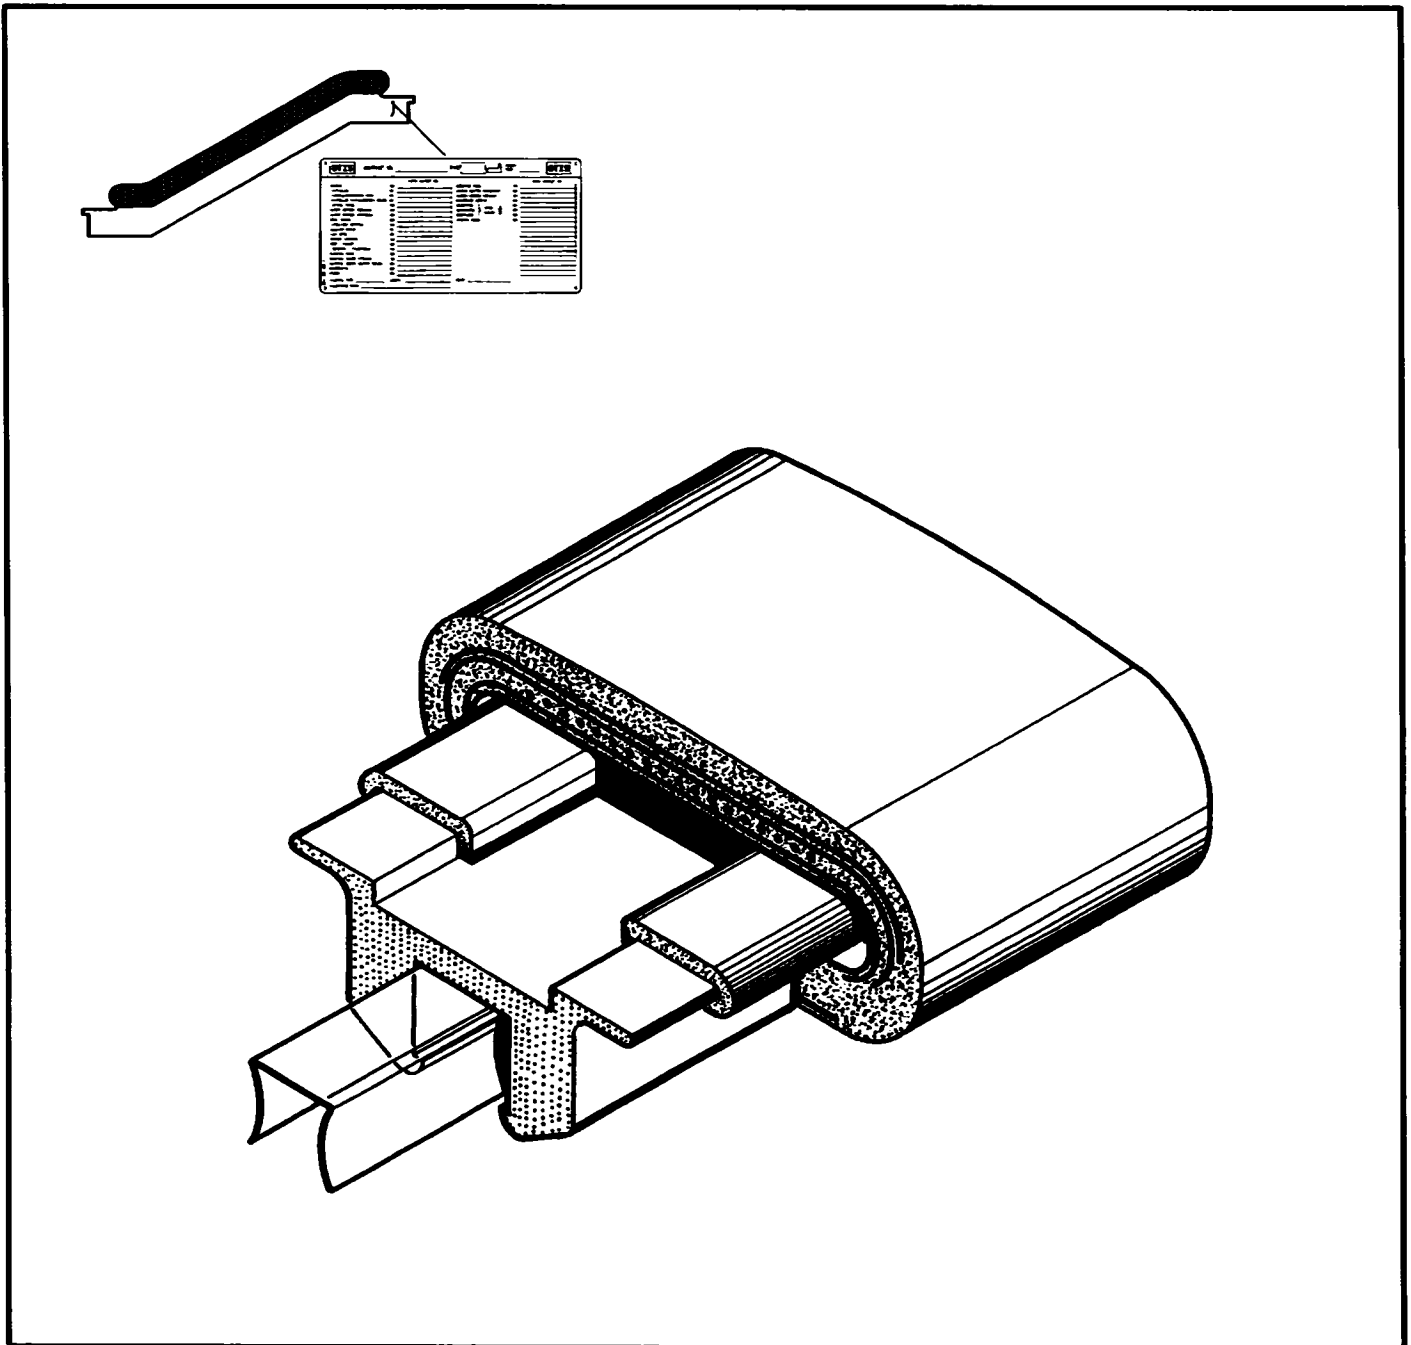

ESCALATOR 506 NCE / 506 SLR BALUSTRADE HANDRAIL GUIDE

57 - G.. 402 BKF
* 57 - G.. 402 BKE

OTIS

GAA 402 BKE

REF.NO.	PART OR M.L.	DESCRIPTION
1	GAA 50 AHA 1	Handrail guide shape L = 6000 mm  on job site