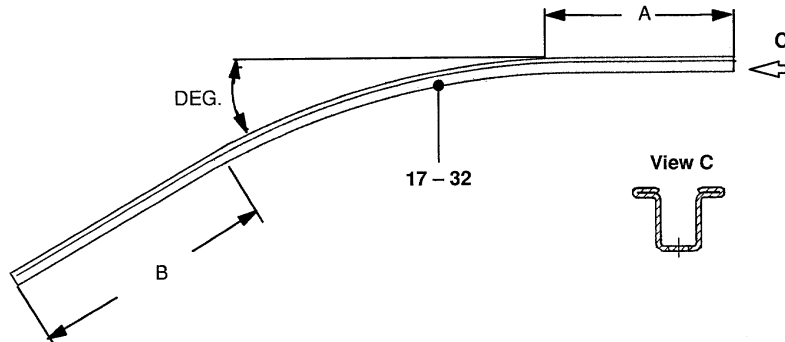

SPL 57-GAA402BRK - Escalator 513 NPE-L/S Balustrade Handrail Guide

Page 3 - Escalator 513 NPE-L/S Balustrade Handrail Guide

513 NPE - S

Page 3 - Escalator 513 NPE-L/S Balustrade Handrail Guide

GAA402BRK					
REF. NO.	PART OR M.L.	DESCRIPTION	DEG.	DIM. A (mm)	DIM. B (mm)
17	GAA402BRK17	Handrail Guide, 2 Flat Steps	35 degrees	205.7	1332
18	GAA402BRK18	Handrail Guide, 3 Flat Steps		605.7	
19	GAA402BRK19	Handrail Guide, 4 Flat Steps		1005.7	
20	GAA402BRK20	Handrail Guide, 5 Flat Steps		1405.7	
21	GAA402BRK21	Handrail Guide, 2 Flat Steps	30 degrees	217.6	1484
22	GAA402BRK22	Handrail Guide, 3 Flat Steps		617.6	
23	GAA402BRK23	Handrail Guide, 4 Flat Steps		1017.6	
24	GAA402BRK24	Handrail Guide, 5 Flat Steps		1417.6	
25	GAA402BRK25	Handrail Guide, 2 Flat Steps	27.3 degrees	198.9	1571.8
26	GAA402BRK26	Handrail Guide, 3 Flat Steps		598.9	
27	GAA402BRK27	Handrail Guide, 4 Flat Steps		998.9	
28	GAA402BRK28	Handrail Guide, 5 Flat Steps		1398.9	
29	GAA402BRK29	Handrail Guide, 2 Flat Steps	24.5 degrees	198.7	1669
30	GAA402BRK30	Handrail Guide, 3 Flat Steps		598.7	
31	GAA402BRK31	Handrail Guide, 4 Flat Steps		998.7	
32	GAA402BRK32	Handrail Guide, 5 Flat Steps		1398.7