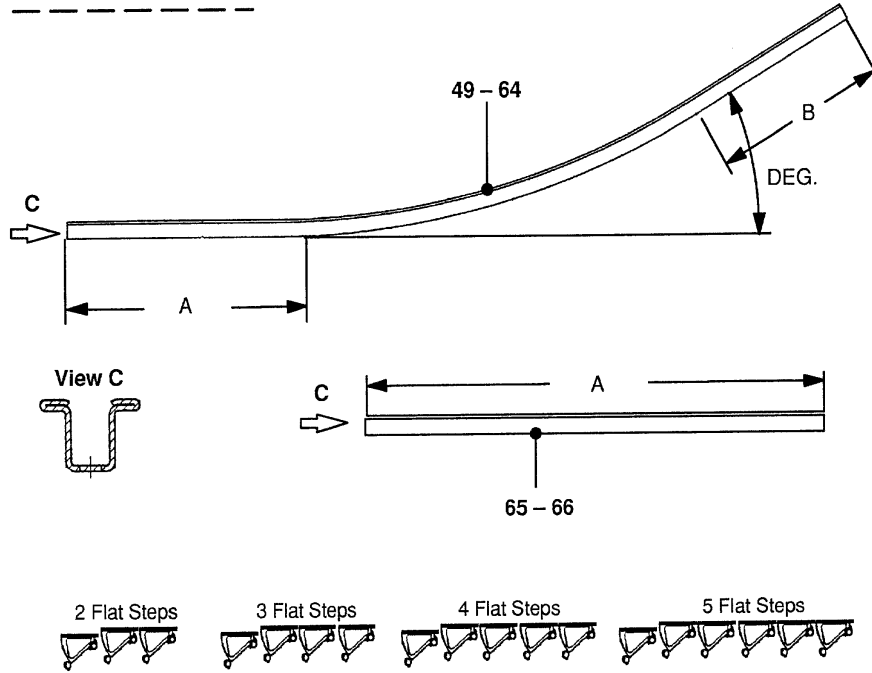

513 NPE - S

SPL 57-GAA402BRK - Escalator 513 NPE-L/S Balustrade Handrail Guide

GAA402BRK					
REF. NO.	PART OR M.L.	DESCRIPTION	DEG.	DIM. A (mm)	DIM. B (mm)
49	GAA402BRP17	Handrail Guide, 2 Flat Steps	35 degrees	210.9	328.5
50	GAA402BRP18	Handrail Guide, 3 Flat Steps		610.9	
51	GAA402BRP19	Handrail Guide, 4 Flat Steps		1010.9	
52	GAA402BRP20	Handrail Guide, 5 Flat Steps		1410.9	
53	GAA402BRP21	Handrail Guide, 2 Flat Steps	30 degrees	318.6	422.5
54	GAA402BRP22	Handrail Guide, 3 Flat Steps		718.6	
55	GAA402BRP23	Handrail Guide, 4 Flat Steps		1118.6	
56	GAA402BRP24	Handrail Guide, 5 Flat Steps		1518.6	
57	GAA402BRP25	Handrail Guide, 2 Flat Steps	27.3 degrees	400.8	465.3
58	GAA402BRP26	Handrail Guide, 3 Flat Steps		800.8	
59	GAA402BRP27	Handrail Guide, 4 Flat Steps		1200.8	
60	GAA402BRP28	Handrail Guide, 5 Flat Steps		1600.8	
61	GAA402BRP29	Handrail Guide, 2 Flat Steps	24.5 degrees	466.2	502.0
62	GAA402BRP30	Handrail Guide, 3 Flat Steps		866.2	
63	GAA402BRP31	Handrail Guide, 4 Flat Steps		1266.2	
64	GAA402BRP32	Handrail Guide, 5 Flat Steps		1666.2	
65	GAA402BSH1	Handrail Guide	---	---	---
66	GAA402BSH-V1	Handrail Guide	---	---	---