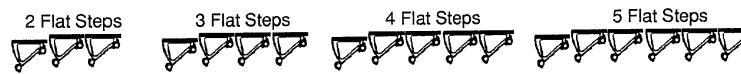

SPL 57-GAA402BRK - Escalator 513 NPE-L/S Balustrade Handrail Guide

Page 3 - Escalator 513 NPE-L/S Balustrade Handrail Guide

513 NPE - S

Page 3 - Escalator 513 NPE-L/S Balustrade Handrail Guide

GAA402BRK					
REF. NO.	PART OR M.L.	DESCRIPTION	DEG.	DIM. A (mm)	DIM. B (mm)
17	GAA402BRK17	Handrail Guide, 2 Flat Steps	35 degrees	205.7	1332
18	GAA402BRK18	Handrail Guide, 3 Flat Steps		605.7	
19	GAA402BRK19	Handrail Guide, 4 Flat Steps		1005.7	
20	GAA402BRK20	Handrail Guide, 5 Flat Steps		1405.7	
21	GAA402BRK21	Handrail Guide, 2 Flat Steps	30 degrees	217.6	1484
22	GAA402BRK22	Handrail Guide, 3 Flat Steps		617.6	
23	GAA402BRK23	Handrail Guide, 4 Flat Steps		1017.6	
24	GAA402BRK24	Handrail Guide, 5 Flat Steps		1417.6	
25	GAA402BRK25	Handrail Guide, 2 Flat Steps	27.3 degrees	198.9	1571.8
26	GAA402BRK26	Handrail Guide, 3 Flat Steps		598.9	
27	GAA402BRK27	Handrail Guide, 4 Flat Steps		998.9	
28	GAA402BRK28	Handrail Guide, 5 Flat Steps		1398.9	
29	GAA402BRK29	Handrail Guide, 2 Flat Steps	24.5 degrees	198.7	1669
30	GAA402BRK30	Handrail Guide, 3 Flat Steps		598.7	
31	GAA402BRK31	Handrail Guide, 4 Flat Steps		998.7	
32	GAA402BRK32	Handrail Guide, 5 Flat Steps		1398.7