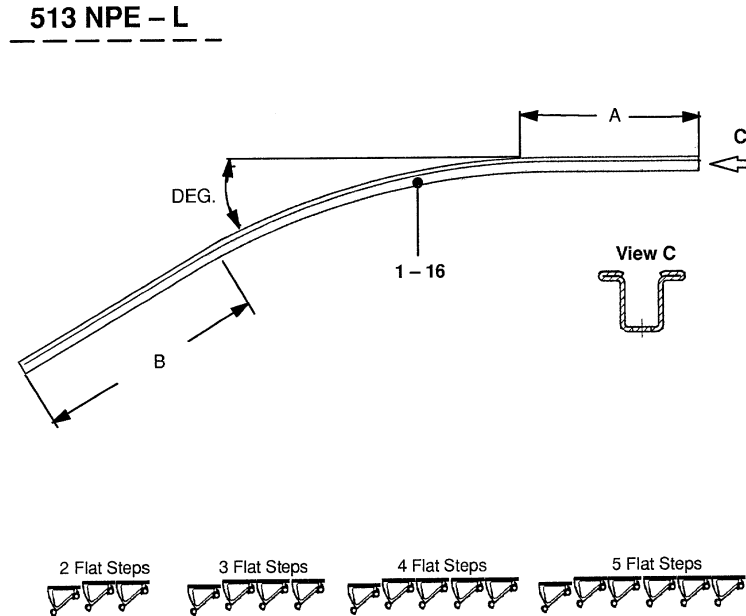

SPL 57-GAA402BRK - Escalator 513 NPE-L/S Balustrade Handrail Guide

Unpublished Work - © Otis Elevator Company. Any unauthorized reproduction, disclosure, or distribution of copies or content by any person of any portion of this work may be a violation of Copyright Law of the United States of America. All rights reserved.

July 1997

Page 1

SPL 57-GAA402BRK - Escalator 513 NPE-L/S Balustrade Handrail Guide

Page 2 - Escalator 513 NPE-L/S Balustrade Handrail Guide

Page 2 - Escalator 513 NPE-L/S Balustrade Handrail Guide

GAA402BRK					
REF. NO.	PART OR M.L.	DESCRIPTION	DEG.	DIM. A (mm)	DIM. B (mm)
1	GAA402BRK1	Handrail Guide, 2 Flat Steps	30 degrees	478.5	1484
2	GAA402BRK2	Handrail Guide, 3 Flat Steps		878.5	
3	GAA402BRK3	Handrail Guide, 4 Flat Steps		1278.5	
4	GAA402BRK4	Handrail Guide, 5 Flat Steps		1678.5	
5	GAA402BRK5	Handrail Guide, 2 Flat Steps	27.3 degrees	433.3	1571.8
6	GAA402BRK6	Handrail Guide, 3 Flat Steps		833.3	
7	GAA402BRK7	Handrail Guide, 4 Flat Steps		1233.3	
8	GAA402BRK8	Handrail Guide, 5 Flat Steps		1633.3	
9	GAA402BRK9	Handrail Guide, 2 Flat Steps	24.5 degrees	405.7	1669
10	GAA402BRK10	Handrail Guide, 3 Flat Steps		805.7	
11	GAA402BRK11	Handrail Guide, 4 Flat Steps		1205.7	
12	GAA402BRK12	Handrail Guide, 5 Flat Steps		1605.7	
13	GAA402BRK13	Handrail Guide, 2 Flat Steps	35 degrees	517.0	1332
14	GAA402BRK14	Handrail Guide, 3 Flat Steps		917.0	
15	GAA402BRK15	Handrail Guide, 4 Flat Steps		1317.0	
16	GAA402BRK16	Handrail Guide, 5 Flat Steps		1717.0	