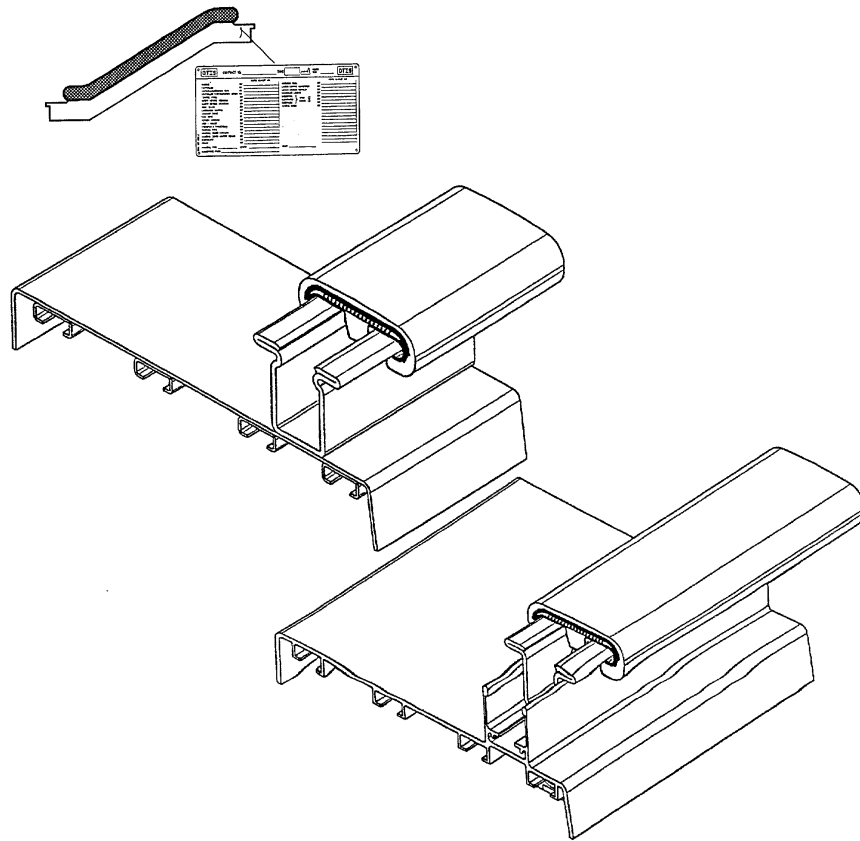

SPL 57-GAA402BRK - Escalator 513 NPE-L/S Balustrade Handrail Guide

Unpublished Work - © Otis Elevator Company. Any unauthorized reproduction, disclosure, or distribution of copies or content by any person of any portion of this work may be a violation of Copyright Law of the United States of America. All rights reserved.

July 1997

Page 1

SPL 57-GAA402BRK - Escalator 513 NPE-L/S Balustrade Handrail Guide

Page 2 - Escalator 513 NPE-L/S Balustrade Handrail Guide

Page 2 - Escalator 513 NPE-L/S Balustrade Handrail Guide

GAA402BRK					
REF. NO.	PART OR M.L.	DESCRIPTION	DEG.	DIM. A (mm)	DIM. B (mm)
1	GAA402BRK1	Handrail Guide, 2 Flat Steps	30 degrees	478.5	1484
2	GAA402BRK2	Handrail Guide, 3 Flat Steps		878.5	
3	GAA402BRK3	Handrail Guide, 4 Flat Steps		1278.5	
4	GAA402BRK4	Handrail Guide, 5 Flat Steps		1678.5	
5	GAA402BRK5	Handrail Guide, 2 Flat Steps	27.3 degrees	433.3	1571.8
6	GAA402BRK6	Handrail Guide, 3 Flat Steps		833.3	
7	GAA402BRK7	Handrail Guide, 4 Flat Steps		1233.3	
8	GAA402BRK8	Handrail Guide, 5 Flat Steps		1633.3	
9	GAA402BRK9	Handrail Guide, 2 Flat Steps	24.5 degrees	405.7	1669
10	GAA402BRK10	Handrail Guide, 3 Flat Steps		805.7	
11	GAA402BRK11	Handrail Guide, 4 Flat Steps		1205.7	
12	GAA402BRK12	Handrail Guide, 5 Flat Steps		1605.7	
13	GAA402BRK13	Handrail Guide, 2 Flat Steps	35 degrees	517.0	1332
14	GAA402BRK14	Handrail Guide, 3 Flat Steps		917.0	
15	GAA402BRK15	Handrail Guide, 4 Flat Steps		1317.0	
16	GAA402BRK16	Handrail Guide, 5 Flat Steps		1717.0	