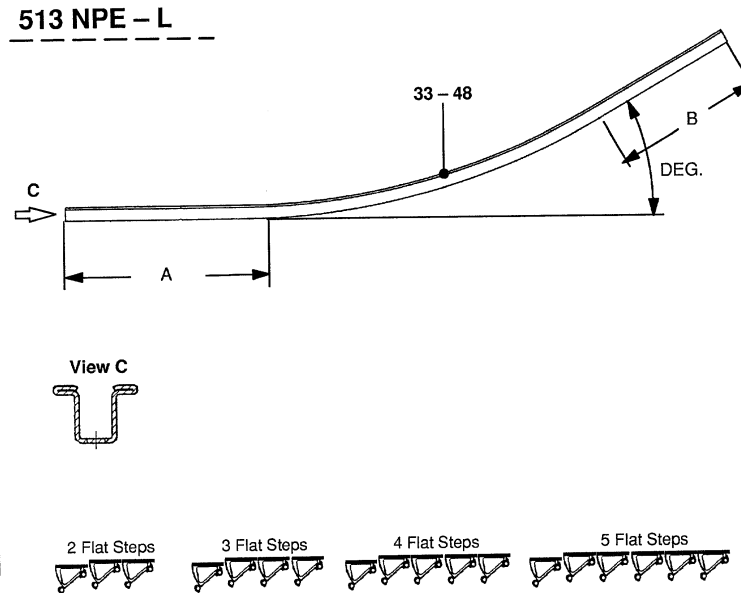

SPL 57-GAA402BRK - Escalator 513 NPE-L/S Balustrade Handrail Guide

Page 4 - Escalator 513 NPE-L/S Balustrade Handrail Guide

Page 4 - Escalator 513 NPE-L/S Balustrade Handrail Guide

GAA402BRK					
REF. NO.	PART OR M.L.	DESCRIPTION	DEG.	DIM. A (mm)	DIM. B (mm)
33	GAA402BRP1	Handrail Guide, 2 Flat Steps	30 degrees	529.0	422.5
34	GAA402BRP2	Handrail Guide, 3 Flat Steps		929.0	
35	GAA402BRP3	Handrail Guide, 4 Flat Steps		1329.0	
36	GAA402BRP4	Handrail Guide, 5 Flat Steps		1729.0	
37	GAA402BRP5	Handrail Guide, 2 Flat Steps	27.3 degrees	589.4	465.3
38	GAA402BRP6	Handrail Guide, 3 Flat Steps		989.4	
39	GAA402BRP7	Handrail Guide, 4 Flat Steps		1389.4	
40	GAA402BRP8	Handrail Guide, 5 Flat Steps		1789.4	
41	GAA402BRP9	Handrail Guide, 2 Flat Steps	24.5 degrees	632.5	502.0
42	GAA402BRP10	Handrail Guide, 3 Flat Steps		1032.5	
43	GAA402BRP11	Handrail Guide, 4 Flat Steps		1432.5	
44	GAA402BRP12	Handrail Guide, 5 Flat Steps		1832.5	
45	GAA402BRP13	Handrail Guide, 2 Flat Steps	35 degrees	462.4	328.5
46	GAA402BRP14	Handrail Guide, 3 Flat Steps		862.4	
47	GAA402BRP15	Handrail Guide, 4 Flat Steps		1262.4	
48	GAA402BRP16	Handrail Guide, 5 Flat Steps		1662.4