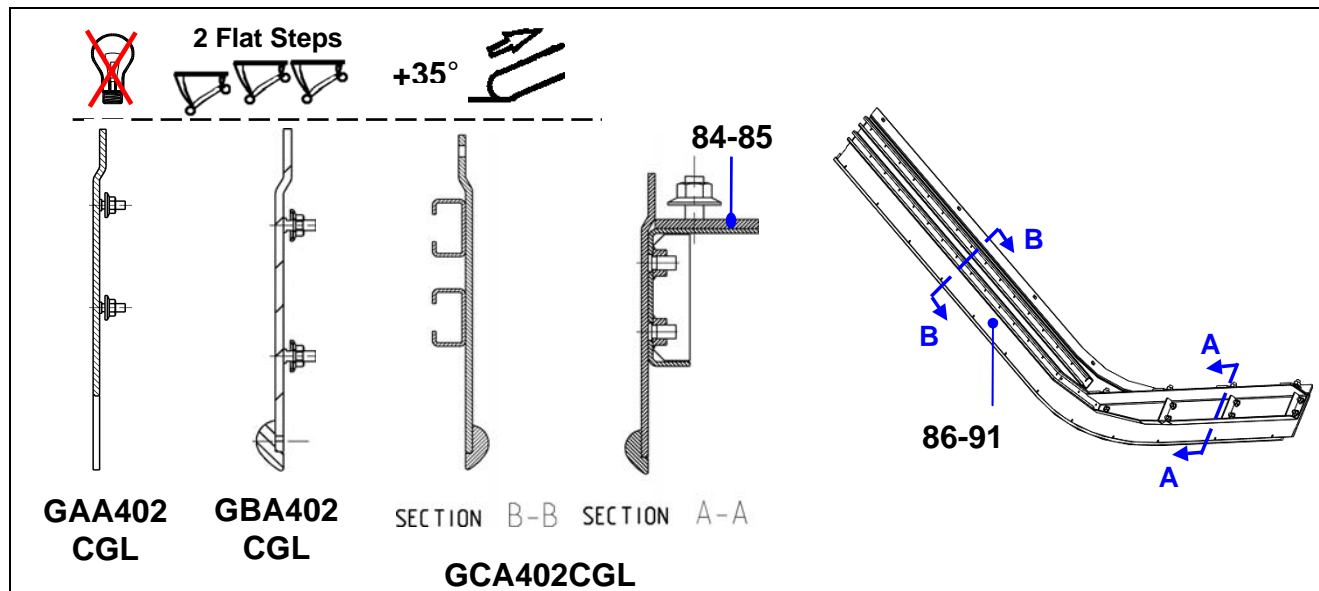

NextStep™ Escalator Balustrade Step Flange Cover

57-GCA26228Q

GCA26228Q		
REF. No.	PART No.	DESCRIPTION
84	GAA180CMK5	Step Flange Cover Holder Left Side Powder Coated
85	GAA180CMK6	Step Flange Cover Holder Right Side Color: Blue 5019
86	~~GAA402CGL9~~	Step Flange Cover
	~~GBA402CGL9~~	Step Flange Cover Left Side
	GCA402CGL9	Step Flange Cover X5CrNi1810 Finish: G2
87	~~GAA402CGL10~~	Step Flange Cover
	~~GBA402CGL10~~	Step Flange Cover Right Side
	GCA402CGL10	Step Flange Cover
88	~~GAA402CGL13~~	Step Flange Cover
	~~GBA402CGL13~~	Step Flange Cover Left Side
	GCA402CGL13	Step Flange Cover S235JRG2C Powder Coated Std. Color: Silver Grey
89	~~GAA402CGL14~~	Step Flange Cover
	~~GBA402CGL14~~	Step Flange Cover Right Side
	GCA402CGL14	Step Flange Cover
90	~~GAA402CGL21~~	Step Flange Cover
	~~GBA402CGL21~~	Step Flange Cover Left Side
	GCA402CGL21	Step Flange Cover X5CrNi1810 Finish: G10
91	~~GAA402CGL22~~	Step Flange Cover
	~~GBA402CGL22~~	Step Flange Cover Right Side
	GCA402CGL22	Step Flange Cover