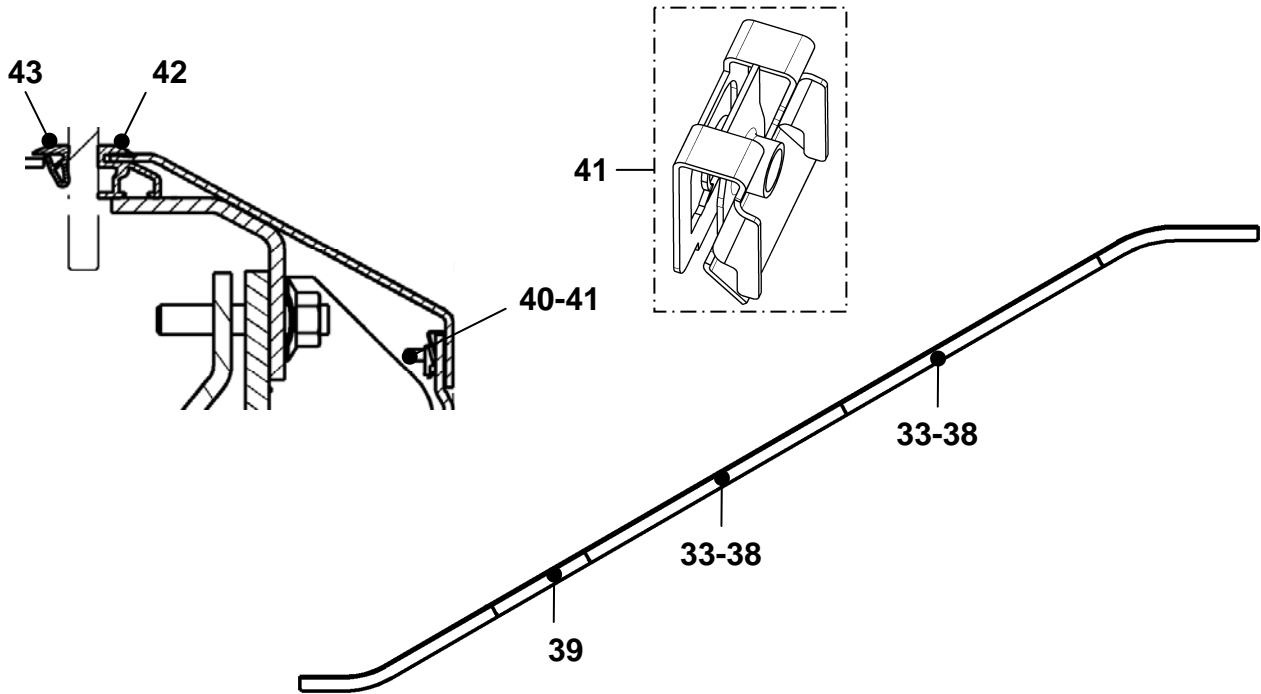

44

44

57-GCA26228Q

NextStep™ Escalator Balustrade Inner Decking

- ST. ST. Straight

3 Flat Steps

GCA26228Q

REF. No.	PART No.	DESCRIPTION			
17	GAA402CEZ3	Inner decking	Left side	Finish: G2	30°
18	GAA402CEZ4	Inner decking	Right side		
19	GAA402CEZ11	Inner decking	Left side	Finish: G10	
20	GAA402CEZ12	Inner decking	Right side		
21	GAA402CEZ7	Inner decking	Left side	Finish: G2	35°
22	GAA402CEZ8	Inner decking	Right side		
23	GAA402CEZ15	Inner decking	Left side	Finish: G10	
24	GAA402CEZ16	Inner decking	Right side		
25	GAA402CFA3	Inner decking	Left side	Finish: G2	30°
26	GAA402CFA4	Inner decking	Right side		
27	GAA402CFA11	Inner decking	Left side	Finish: G10	
28	GAA402CFA12	Inner decking	Right side		
29	GAA402CFA7	Inner decking	Left side	Finish: G2	35°
30	GAA402CFA8	Inner decking	Right side		
31	GAA402CFA15	Inner decking	Left side	Finish: G10	
32	GAA402CFA16	Inner decking	Right side		

NextStep™ Escalator Balustrade Inner Decking

57-GCA26228Q

-INCLINE  **ST. ST. Straight**

GCA26228Q

REF. No.	PART No.	DESCRIPTION		
33	GAA402CFB1	Inner decking	Length=1960mm	
34	GAA402CFB2	Inner decking	Length=2320mm	Finish: G2
35	GAA402CFB3	Inner decking	Length=2960mm	
36	GAA402CFB4	Inner decking	Length=1960mm	
37	GAA402CFB5	Inner decking	Length=2320mm	Finish: G10
38	GAA402CFB6	Inner decking	Length=2960mm	
39	GAA402CFB-V1	Inner decking	Per Spec. Length	Per Spec. finish
40	DIN7991M4X16_10.9Z	Countersunk Head Screw		
41	GAA72BT1	Spring clip		
42	GAA50APT1	Plastic profile inner decking, Length 6m		
43	GBA50AQJ1	Plastic profile outer decking, Roll 100m		