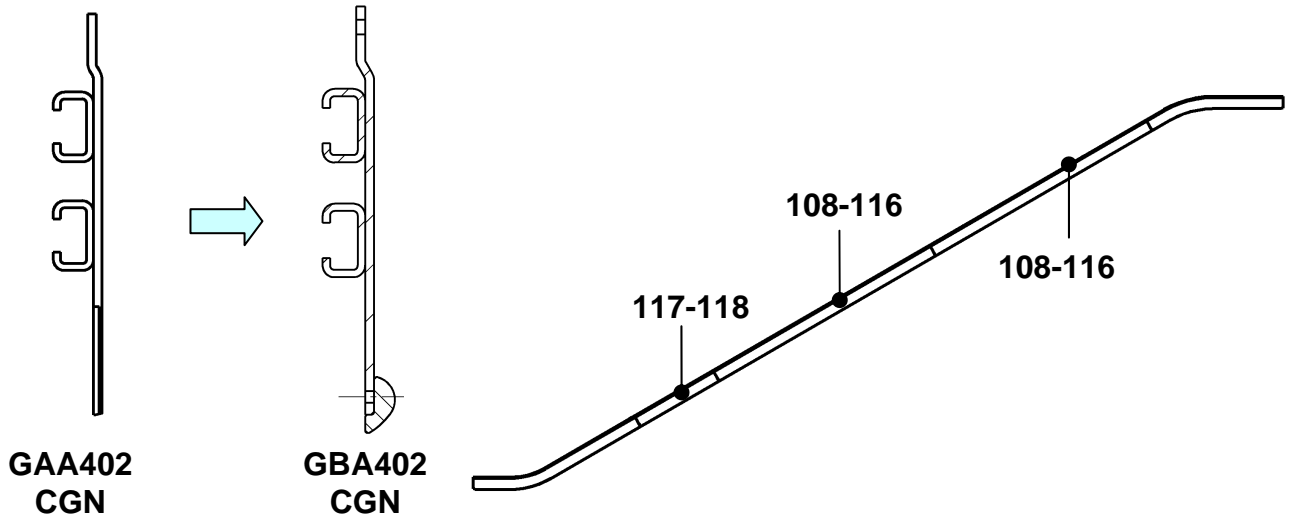

57-GCA26228Q

NextStep™ Escalator Balustrade Step Flange Cover

-INCLINE

GCA26228Q			
REF. No.	PART No.	DESCRIPTION	
108	GAA402CGN1	Step Flange Cover	Length=1960mm
	GBA402CGN1		
109	GAA402CGN2	Step Flange Cover	X5CrNi1810 Finish: G2
	GBA402CGN2		
110	GAA402CGN3	Step Flange Cover	Length=2960mm
	GBA402CGN3		
111	GAA402CGN4	Step Flange Cover	Length=1960mm
	GBA402CGN4		
112	GAA402CGN5	Step Flange Cover	S235JRG2C Powder Coated Std. Color: Silver Grey
	GBA402CGN5		
113	GAA402CGN6	Step Flange Cover	Length=2960mm
	GBA402CGN6