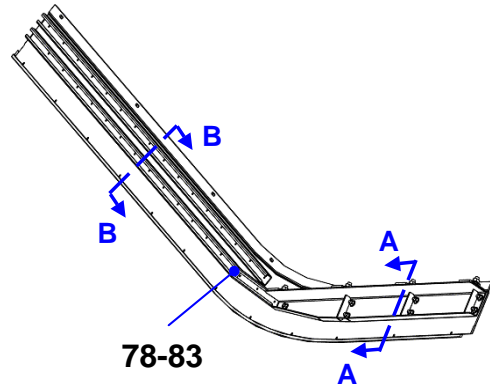

57-GCA26228Q

NextStep™ Escalator Balustrade Step Flange Cover

**GAA402
CGL**

**GBA402
CGL**

SECTION B-B SECTION A-A
GCA402CGL

GCA26228Q				
REF. No.	PART No.	DESCRIPTION		
76	GAA180CMK1	Step Flange Cover Holder	Left Side	Powder Coated
77	GAA180CMK2	Step Flange Cover Holder	Right Side	Color: Blue 5019
78	GAA402CGL1	Step Flange Cover	Left Side	X5CrNi1810 Finish: G2
	GBA402CGL1	Step Flange Cover		
	GCA402CGL1	Step Flange Cover		
79	GAA402CGL2	Step Flange Cover	Right Side	X5CrNi1810 Finish: G2
	GBA402CGL2	Step Flange Cover		
	GCA402CGL2	Step Flange Cover		
80	GAA402CGL5	Step Flange Cover	Left Side	S235JRG2C Powder Coated
	GBA402CGL5	Step Flange Cover		
	GCA402CGL5	Step Flange Cover		
81	GAA402CGL6	Step Flange Cover	Right Side	Std. Color: Silver Grey
	GBA402CGL6	Step Flange Cover		
	GCA402CGL6	Step Flange Cover		
82	GAA402CGL17	Step Flange Cover	Left Side	X5CrNi1810 Finish: G10
	GBA402CGL17	Step Flange Cover		
	GCA402CGL17	Step Flange Cover		
83	GAA402CGL18	Step Flange Cover	Right Side	X5CrNi1810 Finish: G10
	GBA402CGL18	Step Flange Cover		
	GCA402CGL18	Step Flange Cover		