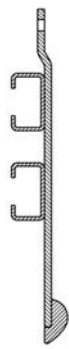

57-GCA26228Q

NextStep™ Escalator Balustrade Step Flange Cover

**GAA402
CGL**

**GBA402
CGL**

SECTION B-B SECTION A-A
GCA402CGL

GCA26228Q				
REF. No.	PART No.	DESCRIPTION		
76	GAA180CMK1	Step Flange Cover Holder	Left Side	Powder Coated
77	GAA180CMK2	Step Flange Cover Holder	Right Side	Color: Blue 5019
78	GAA402CGL1	Step Flange Cover	Left Side	X5CrNi1810 Finish: G2
	GBA402CGL1	Step Flange Cover		
	GCA402CGL1	Step Flange Cover		
79	GAA402CGL2	Step Flange Cover	Right Side	X5CrNi1810 Finish: G2
	GBA402CGL2	Step Flange Cover		
	GCA402CGL2	Step Flange Cover		
80	GAA402CGL5	Step Flange Cover	Left Side	S235JRG2C Powder Coated
	GBA402CGL5	Step Flange Cover		
	GCA402CGL5	Step Flange Cover		
81	GAA402CGL6	Step Flange Cover	Right Side	Std. Color: Silver Grey
	GBA402CGL6	Step Flange Cover		
	GCA402CGL6	Step Flange Cover		
82	GAA402CGL17	Step Flange Cover	Left Side	X5CrNi1810 Finish: G10
	GBA402CGL17	Step Flange Cover		
	GCA402CGL17	Step Flange Cover		
83	GAA402CGL18	Step Flange Cover	Right Side	X5CrNi1810 Finish: G10
	GBA402CGL18	Step Flange Cover		
	GCA402CGL18	Step Flange Cover		