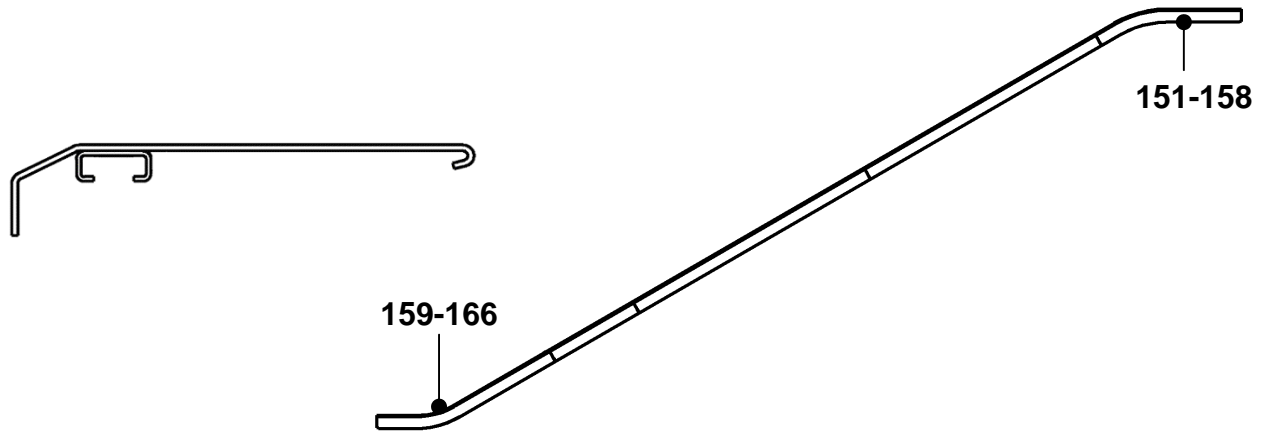

57-GCA26228Q

NextStep™ Escalator Balustrade Outer Decking

- ASNI ST. ST. Straight

GCA26228Q		DESCRIPTION		
REF. No.	PART No.			
151	GAA402CEW17	Outer Decking	Left side	Finish: G2
152	GAA402CEW18	Outer Decking	Right side	
153	GAA402CEW25	Outer Decking	Left side	Finish: G10
154	GAA402CEW26	Outer Decking	Right side	
155	GAA402CEW21	Outer Decking	Left side	Finish: G2
156	GAA402CEW22	Outer Decking	Right side	
157	GAA402CEW29	Outer Decking	Left side	Finish: G10
158	GAA402CEW30	Outer Decking	Right side	
159	GAA402CEX17	Outer Decking	Left side	Finish: G2
160	GAA402CEX18	Outer Decking	Right side	
161	GAA402CEX25	Outer Decking	Left side	Finish: G10
162	GAA402CEX26	Outer Decking	Right side	
163	GAA402CEX21	Outer Decking	Left side	Finish: G2
164	GAA402CEX22	Outer Decking	Right side	
165	GAA402CEX29	Outer Decking	Left side	Finish: G10
166	GAA402CEX30	Outer Decking	Right side	

Handwritten mark

Handwritten mark