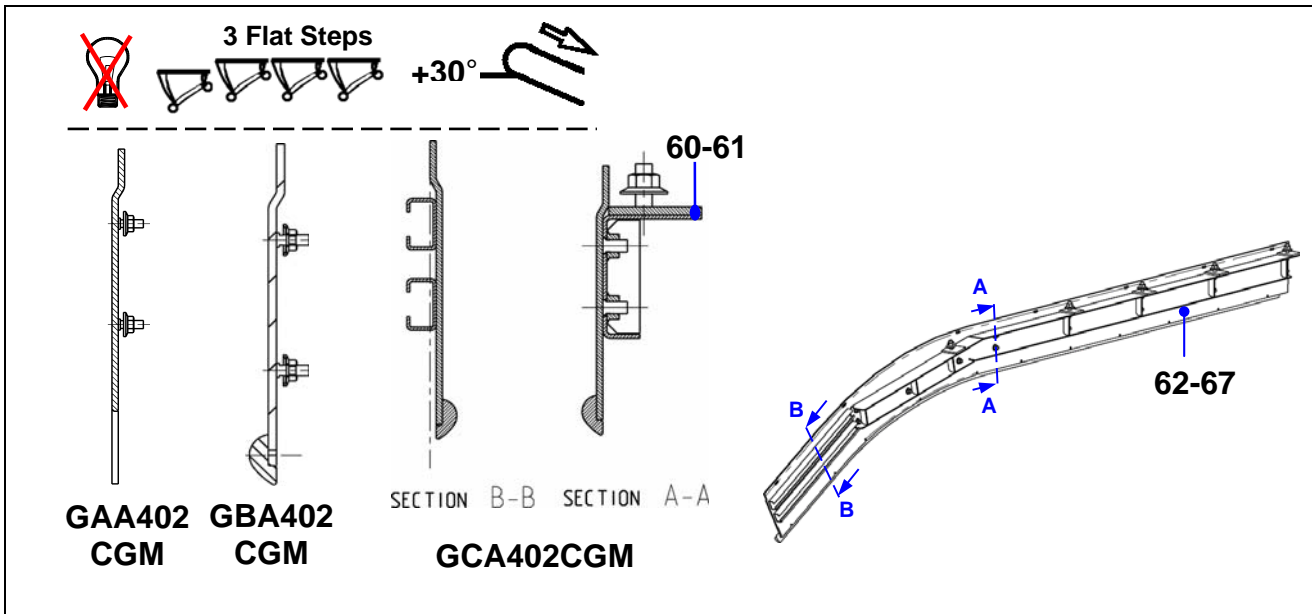

57-GCA26228Q

NextStep™ Escalator Balustrade Step Flange Cover

GCA26228Q				
REF. No.	PART No.	DESCRIPTION		
60	GAA180CML3	Step flange cover holder	Left side	Powder Coated
61	GAA180CML4	Step flange cover holder	Right side	Color: Blue 5019
62	GAA402CGM3	Step flange cover	Left side	X5CrNi1810 Finish: G2
	GBA402CGM3	Step flange cover		
	GCA402CGM3	Step flange cover		
63	GAA402CGM4	Step flange cover	Right side	X5CrNi1810 Finish: G2
	GBA402CGM4	Step flange cover		
	GCA402CGM4	Step flange cover		
64	GAA402CGM7	Step flange cover	Left side	S235JRG2C Powder Coated
	GBA402CGM7	Step flange cover		
	GCA402CGM7	Step flange cover		
65	GAA402CGM8	Step flange cover	Right side	Std. Color: Silver Grey
	GBA402CGM8	Step flange cover		
	GCA402CGM8	Step flange cover		
66	GAA402CGM19	Step flange cover	Left side	X5CrNi1810 Finish: G10
	GBA402CGM19	Step flange cover		
	GCA402CGM19	Step flange cover		
67	GAA402CGM20	Step flange cover	Right side	X5CrNi1810 Finish: G10
	GBA402CGM20	Step flange cover		
	GCA402CGM20	Step flange cover