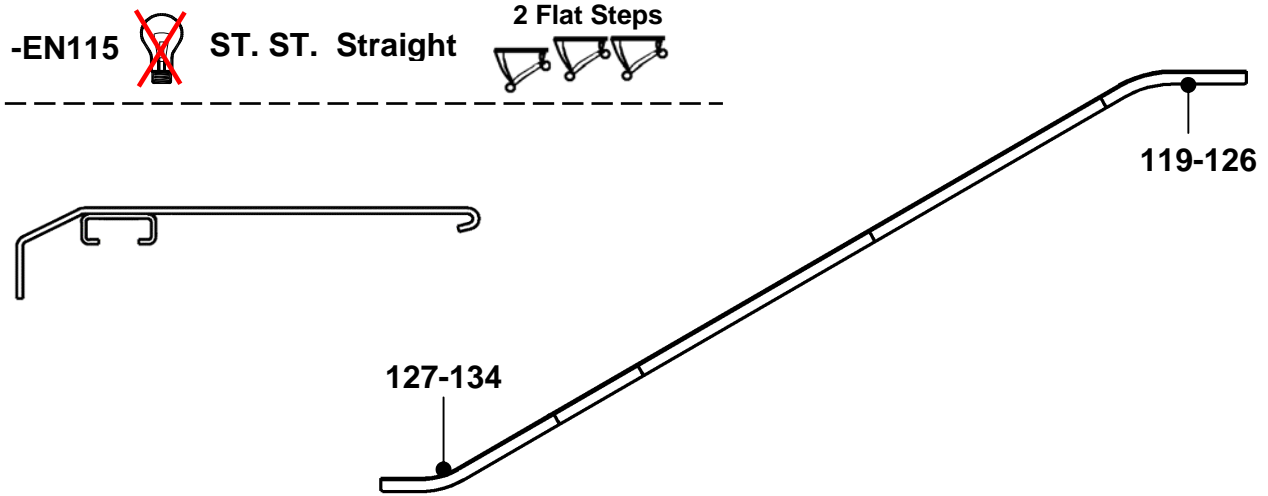

57-GCA26228Q

NextStep™ Escalator Balustrade Outer Decking

GCA26228Q		DESCRIPTION		
REF. No.	PART No.			
119	GAA402CEW1	Outer Decking	Left side	Finish: G2
120	GAA402CEW2	Outer Decking	Right side	
121	GAA402CEW9	Outer Decking	Left side	Finish: G10
122	GAA402CEW10	Outer Decking	Right side	
123	GAA402CEW5	Outer Decking	Left side	Finish: G2
124	GAA402CEW6	Outer Decking	Right side	
125	GAA402CEW13	Outer Decking	Left side	Finish: G10
126	GAA402CEW14	Outer Decking	Right side	
127	GAA402CEX1	Outer Decking	Left side	Finish: G2
128	GAA402CEX2	Outer Decking	Right side	
129	GAA402CEX9	Outer Decking	Left side	Finish: G10
130	GAA402CEX10	Outer Decking	Right side	
131	GAA402CEX5	Outer Decking	Left side	Finish: G2
132	GAA402CEX6	Outer Decking	Right side	
133	GAA402CEX13	Outer Decking	Left side	Finish: G10
134	GAA402CEX14	Outer Decking	Right side