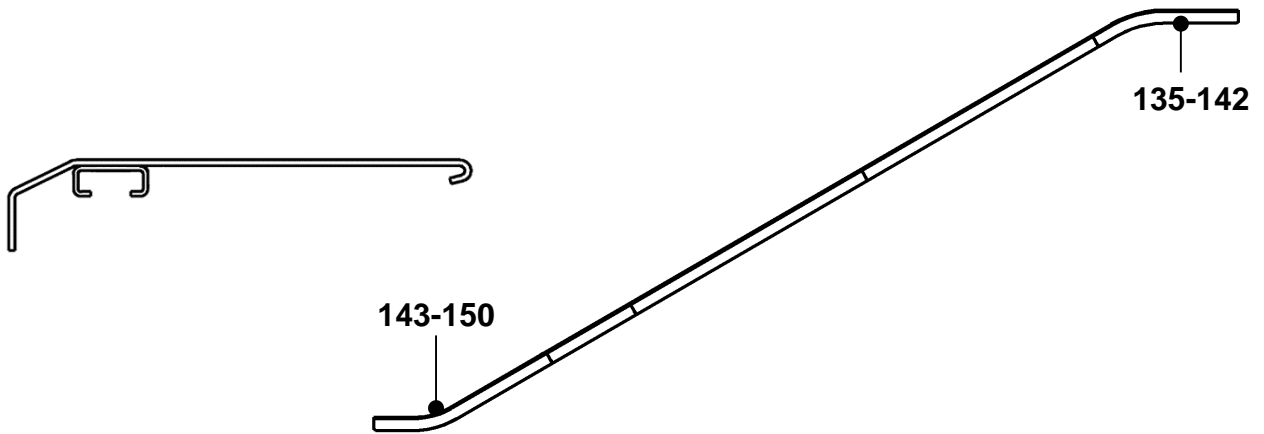

NextStep™ Escalator Balustrade Outer Decking

57-GCA26228Q

-EN115 ST. ST. Straight

GCA26228Q		DESCRIPTION		
REF. No.	PART No.			
135	GAA402CEW3	Outer Decking	Left side	Finish: G2
136	GAA402CEW4	Outer Decking	Right side	
137	GAA402CEW11	Outer Decking	Left side	Finish: G10
138	GAA402CEW12	Outer Decking	Right side	
139	GAA402CEW7	Outer Decking	Left side	Finish: G2
140	GAA402CEW8	Outer Decking	Right side	
141	GAA402CEW15	Outer Decking	Left side	Finish: G10
142	GAA402CEW16	Outer Decking	Right side	
143	GAA402CEX3	Outer Decking	Left side	Finish: G2
144	GAA402CEX4	Outer Decking	Right side	
145	GAA402CEX11	Outer Decking	Left side	Finish: G10
146	GAA402CEX12	Outer Decking	Right side	
147	GAA402CEX7	Outer Decking	Left side	Finish: G2
148	GAA402CEX8	Outer Decking	Right side	
149	GAA402CEX15	Outer Decking	Left side	Finish: G10
150	GAA402CEX16	Outer Decking	Right side