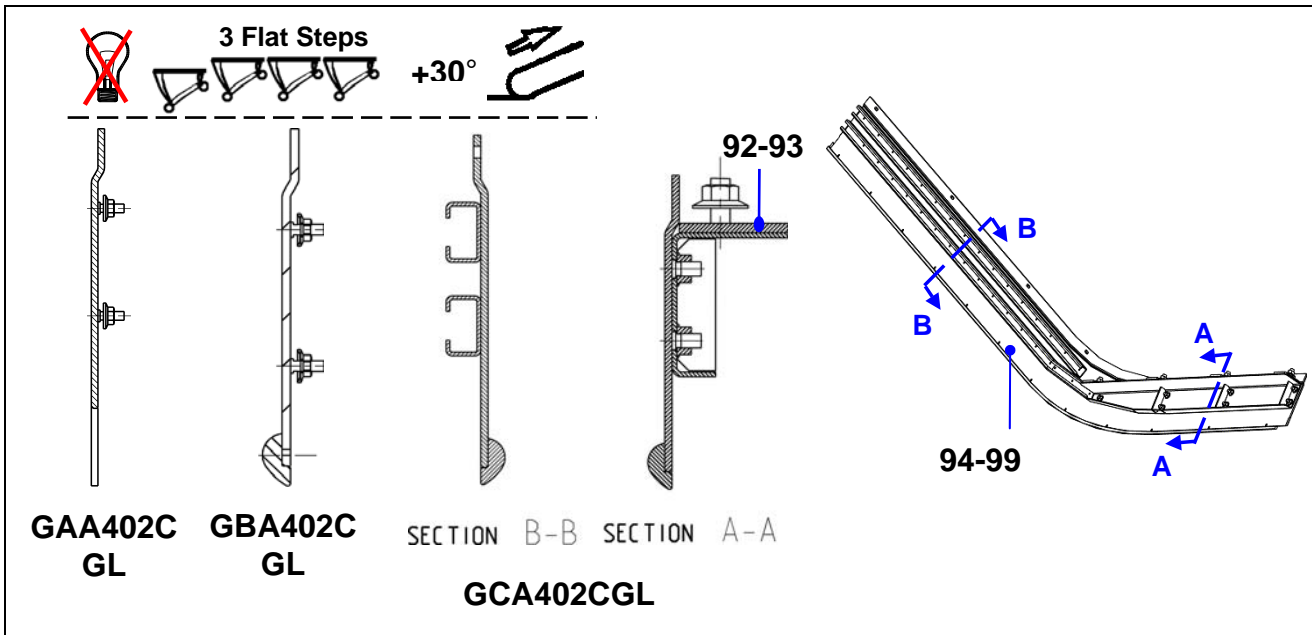

57-GCA26228Q

NextStep™ Escalator Balustrade Step Flange Cover

GCA26228Q				
REF. No.	PART No.	DESCRIPTION		
92	GAA180CMK3	Step Flange Cover Holder	Left Side	Powder Coated
93	GAA180CMK4	Step Flange Cover Holder	Right Side	Color: Blue 5019
94	GAA402CGL3	Step Flange Cover	Left Side	X5CrNi1810 Finish: G2
	GBA402CGL3	Step Flange Cover		
	GCA402CGL3	Step Flange Cover		
95	GAA402CGL4	Step Flange Cover	Right Side	
	GBA402CGL4	Step Flange Cover		
	GCA402CGL4	Step Flange Cover		
96	GAA402CGL7	Step Flange Cover	Left Side	S235JRG2C Powder Coated
	GBA402CGL7	Step Flange Cover		
	GCA402CGL7	Step Flange Cover		
97	GAA402CGL8	Step Flange Cover	Right Side	Std. Color: Silver Grey
	GBA402CGL8	Step Flange Cover		
	GCA402CGL8	Step Flange Cover		
98	GAA402CGL19	Step Flange Cover	Left Side	X5CrNi1810 Finish: G10
	GBA402CGL19	Step Flange Cover		
	GCA402CGL19	Step Flange Cover		
99	GAA402CGL20	Step Flange Cover	Right Side	
	GBA402CGL20	Step Flange Cover		
	GCA402CGL20	Step Flange Cover