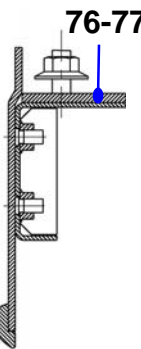

57-GCA26228Q

NextStep™ Escalator Balustrade Step Flange Cover

**GAA402
CGL**

**GBA402
CGL**

SECTION B-B SECTION A-A
GCA402CGL

GCA26228Q				
REF. No.	PART No.	DESCRIPTION		
76	GAA180CMK1	Step Flange Cover Holder	Left Side	Powder Coated
77	GAA180CMK2	Step Flange Cover Holder	Right Side	Color: Blue 5019
78	GAA402CGL1	Step Flange Cover	Left Side	X5CrNi1810 Finish: G2
	GBA402CGL1	Step Flange Cover		
	GCA402CGL1	Step Flange Cover		
79	GAA402CGL2	Step Flange Cover	Right Side	X5CrNi1810 Finish: G2
	GBA402CGL2	Step Flange Cover		
	GCA402CGL2	Step Flange Cover		
80	GAA402CGL5	Step Flange Cover	Left Side	S235JRG2C Powder Coated
	GBA402CGL5	Step Flange Cover		
	GCA402CGL5	Step Flange Cover		
81	GAA402CGL6	Step Flange Cover	Right Side	Std. Color: Silver Grey
	GBA402CGL6	Step Flange Cover		
	GCA402CGL6	Step Flange Cover		
82	GAA402CGL17	Step Flange Cover	Left Side	X5CrNi1810 Finish: G10
	GBA402CGL17	Step Flange Cover		
	GCA402CGL17	Step Flange Cover		
83	GAA402CGL18	Step Flange Cover	Right Side	X5CrNi1810 Finish: G10
	GBA402CGL18	Step Flange Cover		
	GCA402CGL18	Step Flange Cover		