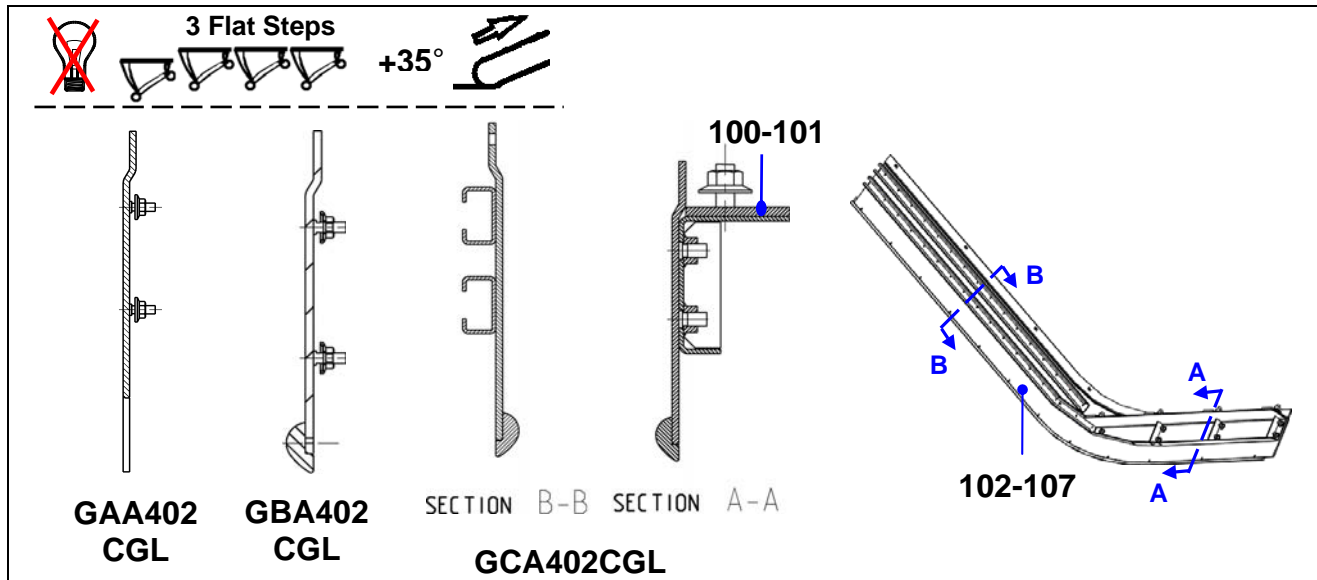

NextStep™ Escalator Balustrade Step Flange Cover

57-GCA26228Q

GCA26228Q		
REF. No.	PART No.	DESCRIPTION
100	GAA180CMK7	Step Flange Cover Holder Left Side Powder Coated
101	GAA180CMK8	Step Flange Cover Holder Right Side Color: Blue 5019
102	~~GAA402CGL11~~	Step Flange Cover
	~~GBA402CGL11~~	Step Flange Cover Left Side
	GCA402CGL11	Step Flange Cover X5CrNi1810
103	~~GAA402CGL12~~	Step Flange Cover
	~~GBA402CGL12~~	Step Flange Cover Right Side
	GCA402CGL12	Step Flange Cover Finish: G2
104	~~GAA402CGL15~~	Step Flange Cover
	~~GBA402CGL15~~	Step Flange Cover Left Side
	GCA402CGL15	Step Flange Cover S235JRG2C
105	~~GAA402CGL16~~	Step Flange Cover
	~~GBA402CGL16~~	Step Flange Cover Right Side
	GCA402CGL16	Step Flange Cover Powder Coated
106	~~GAA402CGL23~~	Step Flange Cover
	~~GBA402CGL23~~	Step Flange Cover Left Side
	GCA402CGL23	Step Flange Cover Std. Color: Silver Grey
107	~~GAA402CGL24~~	Step Flange Cover
	~~GBA402CGL24~~	Step Flange Cover Right Side
	GCA402CGL24	Step Flange Cover X5CrNi1810
		Finish: G10