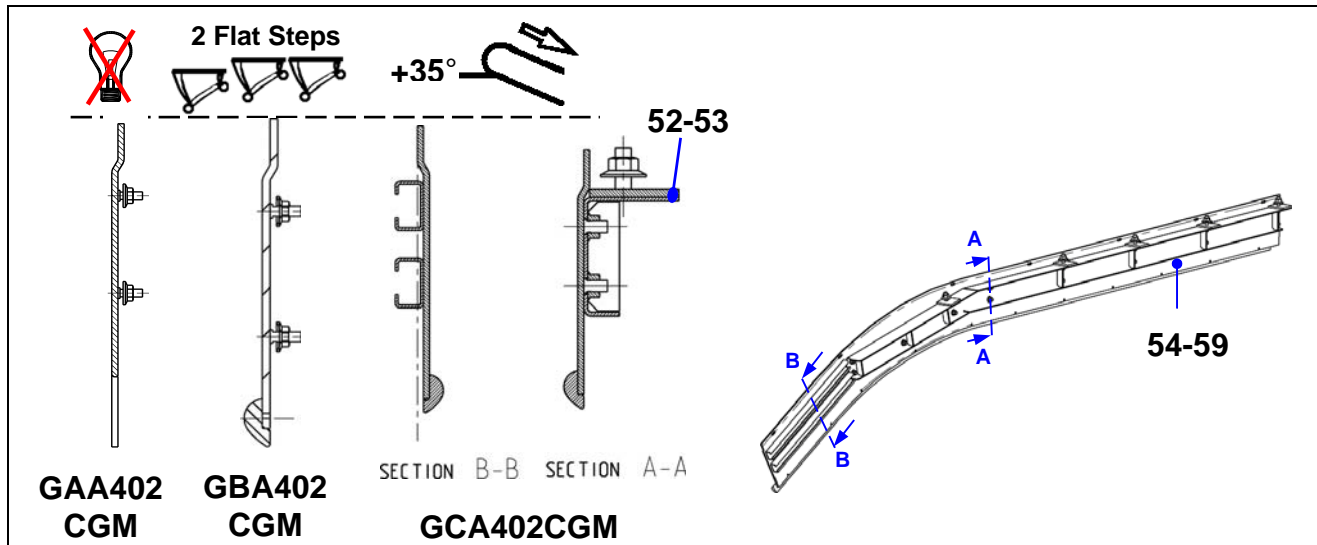

NextStep™ Escalator Balustrade Step Flange Cover

57-GCA26228Q

GCA26228Q		
REF. No.	PART No.	DESCRIPTION
52	GAA180CML5	Step flange cover holder Left side Powder Coated
53	GAA180CML6	Step flange cover holder Right side Color: Blue 5019
54	GAA402CGM9	Step flange cover
	GBA402CGM9	Step flange cover Left side
	GCA402CGM9	Step flange cover X5CrNi1810
55	GAA402CGM10	Step flange cover
	GBA402CGM10	Step flange cover Right side
	GCA402CGM10	Step flange cover Finish: G2
56	GAA402CGM13	Step flange cover
	GBA402CGM13	Step flange cover Left side
	GCA402CGM13	Step flange cover S235JRG2C
57	GAA402CGM14	Step flange cover
	GBA402CGM14	Step flange cover Right side
	GCA402CGM14	Step flange cover Powder Coated
58	GAA402CGM24	Step flange cover
	GBA402CGM24	Step flange cover Left side
	GCA402CGM21	Step flange cover
59	GAA402CGM22	Step flange cover
	GBA402CGM22	Step flange cover Right side
	GCA402CGM22	Step flange cover X5CrNi1810
		Finish: G10