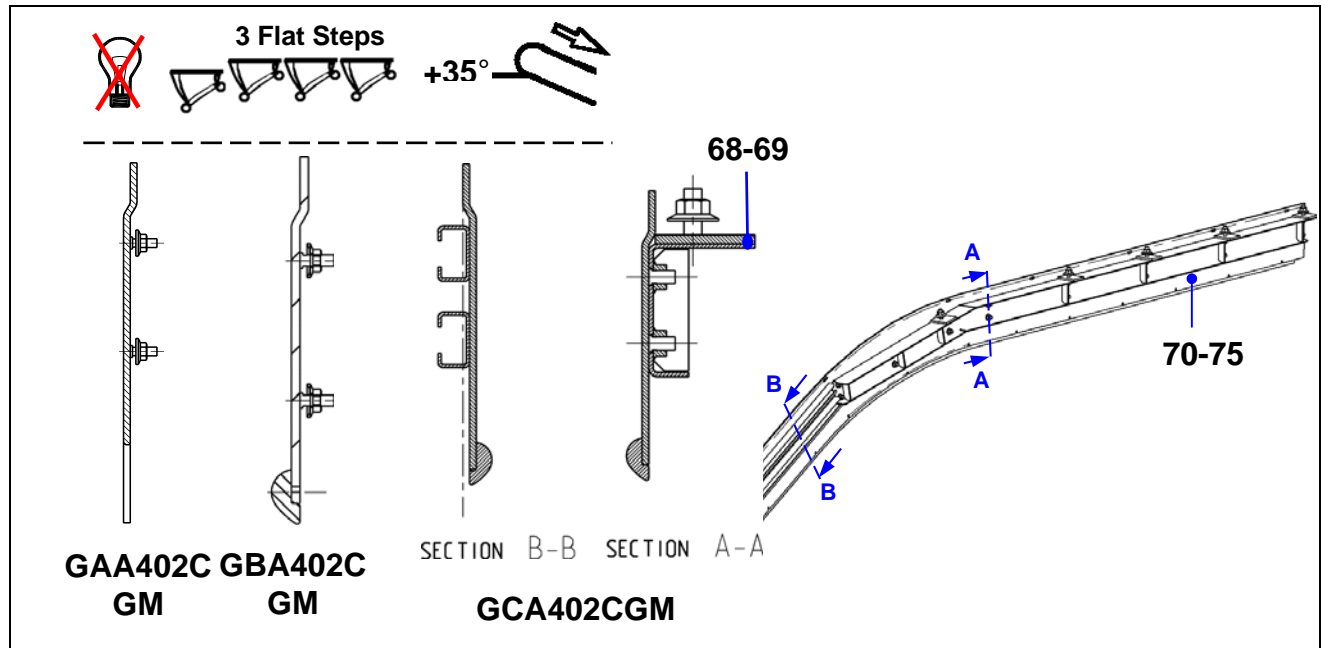

NextStep™ Escalator Balustrade Step Flange Cover

57-GCA26228Q

GCA26228Q				
REF. No.	PART No.	DESCRIPTION		
68	GAA180CML7	Step flange cover holder	Left side	Powder Coated
69	GAA180CML8	Step flange cover holder	Right side	Color: Blue 5019
70	GAA402CGM11	Step flange cover	Left side	X5CrNi1810 Finish: G2
	GBA402CGM11	Step flange cover		
	GCA402CGM11	Step flange cover		
71	GAA402CGM12	Step flange cover	Right side	X5CrNi1810 Finish: G2
	GBA402CGM12	Step flange cover		
	GCA402CGM12	Step flange cover		
72	GAA402CGM15	Step flange cover	Left side	S235JRG2C Powder Coated
	GBA402CGM15	Step flange cover		
	GCA402CGM15	Step flange cover		
73	GAA402CGM16	Step flange cover	Right side	Std. Color: Silver Grey
	GBA402CGM16	Step flange cover		
	GCA402CGM16	Step flange cover		
74	GAA402CGM23	Step flange cover	Left side	X5CrNi1810 Finish: G10
	GBA402CGM23	Step flange cover		
	GCA402CGM23	Step flange cover		
75	GAA402CGM24	Step flange cover	Right side	X5CrNi1810 Finish: G10
	GBA402CGM24	Step flange cover		
	GCA402CGM24	Step flange cover