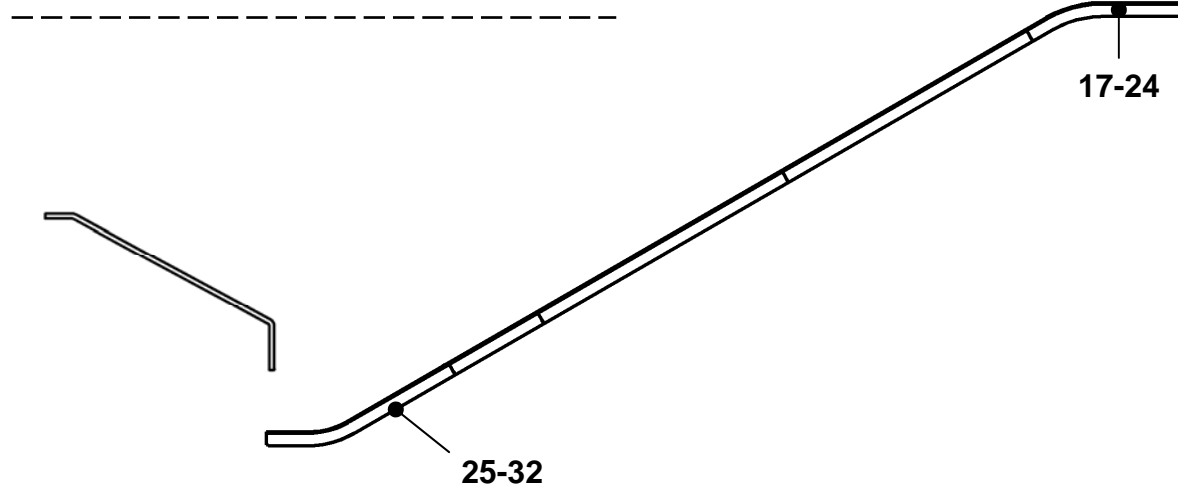

44

44

57-GCA26228Q

NextStep™ Escalator Balustrade Inner Decking

- ST. ST. Straight

3 Flat Steps

GCA26228Q

REF. No.	PART No.	DESCRIPTION			
17	GAA402CEZ3	Inner decking	Left side	Finish: G2	30°
18	GAA402CEZ4	Inner decking	Right side		
19	GAA402CEZ11	Inner decking	Left side	Finish: G10	
20	GAA402CEZ12	Inner decking	Right side		
21	GAA402CEZ7	Inner decking	Left side	Finish: G2	35°
22	GAA402CEZ8	Inner decking	Right side		
23	GAA402CEZ15	Inner decking	Left side	Finish: G10	
24	GAA402CEZ16	Inner decking	Right side		
25	GAA402CFA3	Inner decking	Left side	Finish: G2	30°
26	GAA402CFA4	Inner decking	Right side		
27	GAA402CFA11	Inner decking	Left side	Finish: G10	
28	GAA402CFA12	Inner decking	Right side		
29	GAA402CFA7	Inner decking	Left side	Finish: G2	35°
30	GAA402CFA8	Inner decking	Right side		
31	GAA402CFA15	Inner decking	Left side	Finish: G10	
32	GAA402CFA16	Inner decking	Right side		

NextStep™ Escalator Balustrade Inner Decking

57-GCA26228Q

-INCLINE  **ST. ST. Straight**

GCA26228Q

REF. No.	PART No.	DESCRIPTION		
33	GAA402CFB1	Inner decking	Length=1960mm	
34	GAA402CFB2	Inner decking	Length=2320mm	Finish: G2
35	GAA402CFB3	Inner decking	Length=2960mm	
36	GAA402CFB4	Inner decking	Length=1960mm	
37	GAA402CFB5	Inner decking	Length=2320mm	Finish: G10
38	GAA402CFB6	Inner decking	Length=2960mm	
39	GAA402CFB-V1	Inner decking	Per Spec. Length	Per Spec. finish
40	DIN7991M4X16_10.9Z	Countersunk Head Screw		
41	GAA72BT1	Spring clip		
42	GAA50APT1	Plastic profile inner decking, Length 6m		
43	GBA50AQJ1	Plastic profile outer decking, Roll 100m		