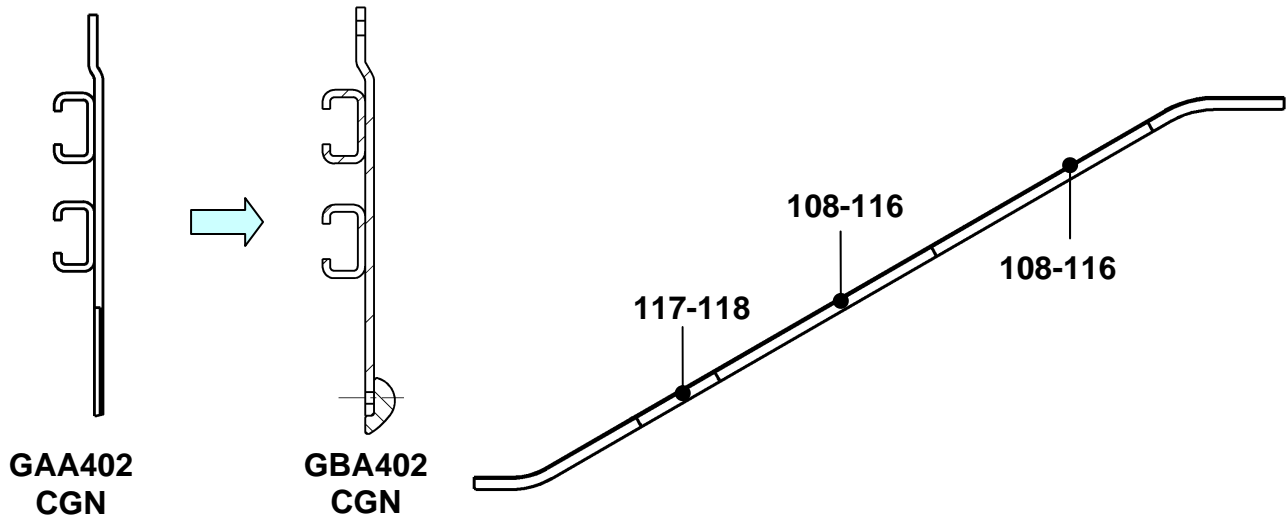

NextStep™ Escalator Balustrade Step Flange Cover

57-GCA26228Q

-INCLINE

GCA26228Q				
REF. No.	PART No.	DESCRIPTION		
114	GBA402CGN7	Step Flange Cover	Length=1960mm	
115	GBA402CGN8	Step Flange Cover	Length=2320mm	X5CrNi1810 Finish: G10
116	GBA402CGN9	Step Flange Cover	Length=2960mm	
117	~~GAA402CGN-V1~~	Step Flange Cover	Per Spec. Length	X5CrNi1810 Finish: G2
	GBA402CGN-V1	Step Flange Cover	Per Spec. Length	X5CrNi1810 Per Spec. Finish
118	~~GAA402CGN-V2~~	Step Flange Cover	Per Spec. Length	S235JRG2C Powder Coated Std. Color: Silver Grey
	GBA402CGN-V2	Step flange cover	Per Spec. Length	S235JRG2C Powder Coated Std. Color: Silver Grey