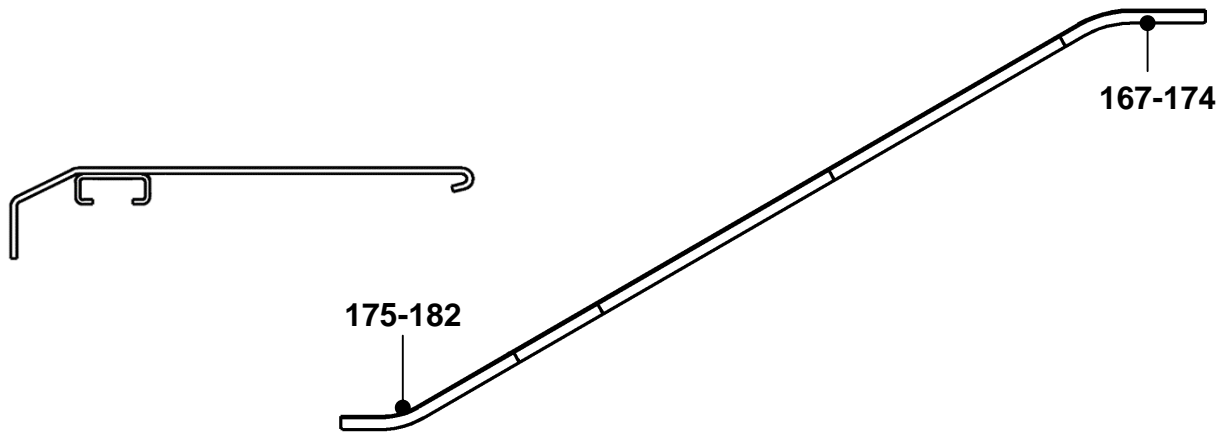

NextStep™ Escalator Balustrade Outer Decking

57-GCA26228Q

-ASNI **ST. ST. Straight** 3 Flat Steps

GCA26228Q		DESCRIPTION	
REF. No.	PART No.		
167	GAA402CEW19	Outer Decking	Left side
168	GAA402CEW20	Outer Decking	Right side
169	GAA402CEW27	Outer Decking	Left side
170	GAA402CEW28	Outer Decking	Right side
171	GAA402CEW23	Outer Decking	Left side
172	GAA402CEW24	Outer Decking	Right side
173	GAA402CEW31	Outer Decking	Left side
174	GAA402CEW32	Outer Decking	Right side
175	GAA402CEX19	Outer Decking	Left side
176	GAA402CEX20	Outer Decking	Right side
177	GAA402CEX27	Outer Decking	Left side
178	GAA402CEX28	Outer Decking	Right side
179	GAA402CEX23	Outer Decking	Left side
180	GAA402CEX24	Outer Decking	Right side
181	GAA402CEX31	Outer Decking	Left side
182	GAA402CEX32	Outer Decking	Right side