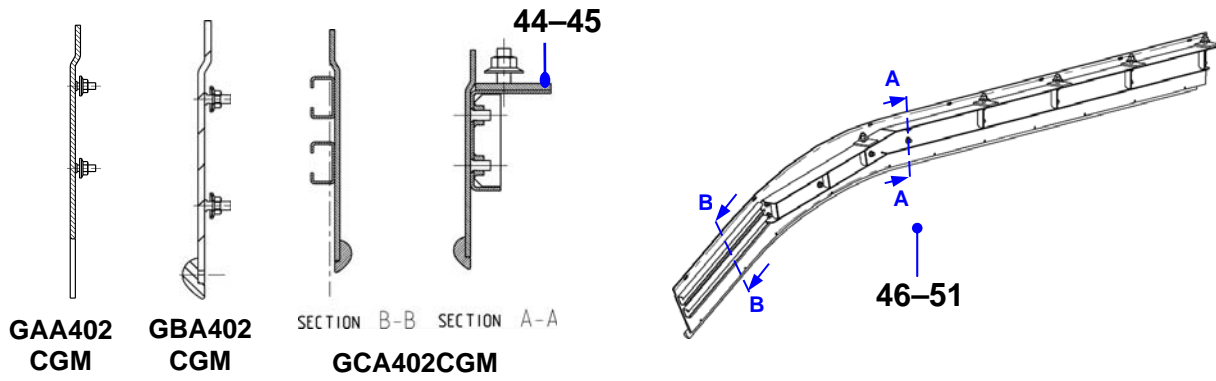

57-GCA26228Q

NextStep™ Escalator Balustrade Step Flange Cover

GCA26228Q				
REF. No.	PART No.	DESCRIPTION		
44	GAA180CML1	Step flange cover holder	Left side	Powder Coated
45	GAA180CML2	Step flange cover holder	Right side	Color: Blue 5019
46	GAA402CGM1	Step flange cover	Left side	X5CrNi1810 Finish: G2
	GBA402CGM1	Step flange cover		
	GCA402CGM1	Step flange cover		
47	GAA402CGM2	Step flange cover	Right side	X5CrNi1810 Finish: G2
	GBA402CGM2	Step flange cover		
	GCA402CGM2	Step flange cover		
48	GAA402CGM5	Step flange cover	Left side	S235JRG2C Powder Coated
	GBA402CGM5	Step flange cover		
	GCA402CGM5	Step flange cover		
49	GAA402CGM6	Step flange cover	Right side	Std. color: Silver grey
	GBA402CGM6	Step flange cover		
	GCA402CGM6	Step flange cover		
50	GAA402CGM17	Step flange cover	Left side	X5CrNi1810 Finish: G10
	GBA402CGM17	Step flange cover		
	GCA402CGM17	Step flange cover		
51	GAA402CGM18	Step flange cover	Right side	X5CrNi1810 Finish: G10
	GBA402CGM18	Step flange cover		
	GCA402CGM18	Step flange cover